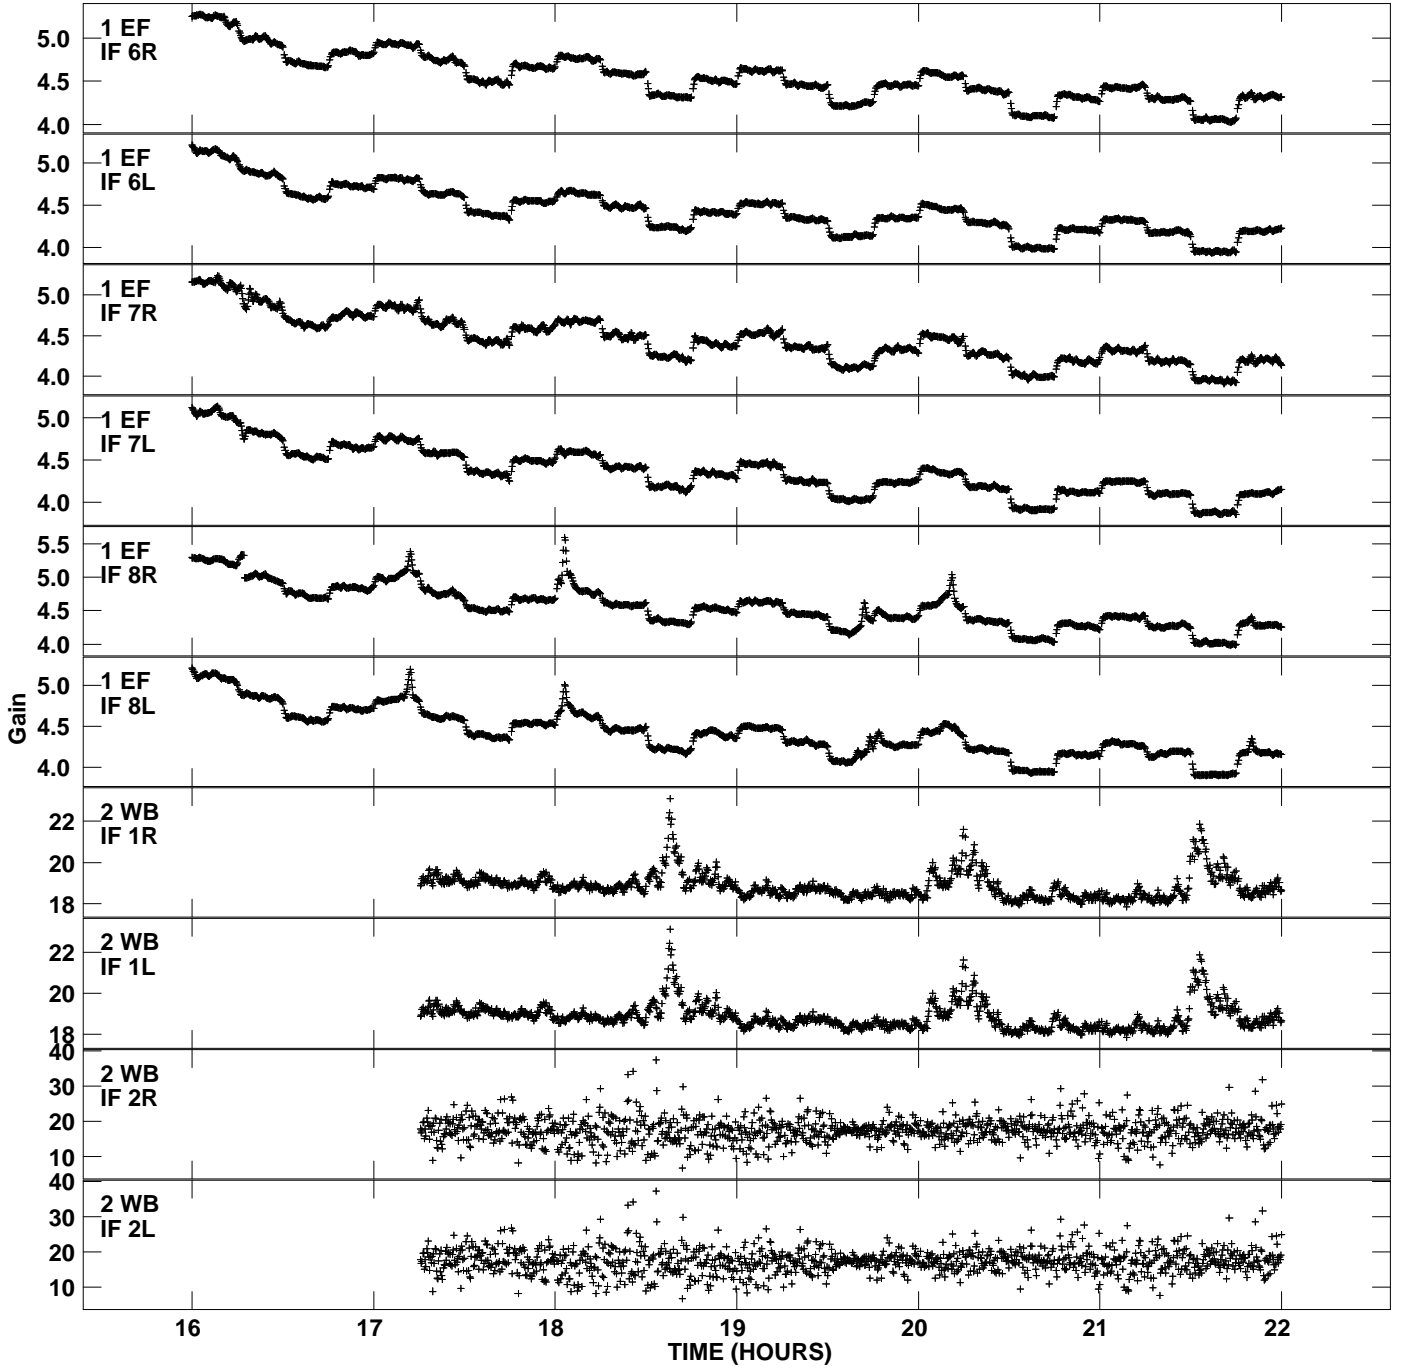

Plot file version 1 created 26-NOV-2012 11:06:47  
Gain amp vs UTC time for EP077\_2.UVDATA.1  
CL 2 Rpol & Lpol IF 1 - 8

Plot file version 2 created 26-NOV-2012 11:06:47  
Gain amp vs UTC time for EP077\_2.UVDATA.1  
CL 2 Rpol & Lpol IF 1 - 8

Plot file version 3 created 26-NOV-2012 11:06:47  
Gain amp vs UTC time for EP077\_2.UVDATA.1  
CL 2 Rpol & Lpol IF 1 - 8

Plot file version 4 created 26-NOV-2012 11:06:47  
Gain amp vs UTC time for EP077\_2.UVDATA.1  
CL 2 Rpol & Lpol IF 1 - 8

Plot file version 5 created 26-NOV-2012 11:06:47  
Gain amp vs UTC time for EP077\_2.UVDATA.1  
CL 2 Rpol & Lpol IF 1 - 8

Plot file version 6 created 26-NOV-2012 11:06:47  
Gain amp vs UTC time for EP077\_2.UVDATA.1  
CL 2 Rpol & Lpol IF 1 - 8

Plot file version 7 created 26-NOV-2012 11:06:47  
Gain amp vs UTC time for EP077\_2.UVDATA.1  
CL 2 Rpol & Lpol IF 1 - 8

Plot file version 8 created 26-NOV-2012 11:06:47  
Gain amp vs UTC time for EP077\_2.UVDATA.1  
CL 2 Rpol & Lpol IF 1 - 8