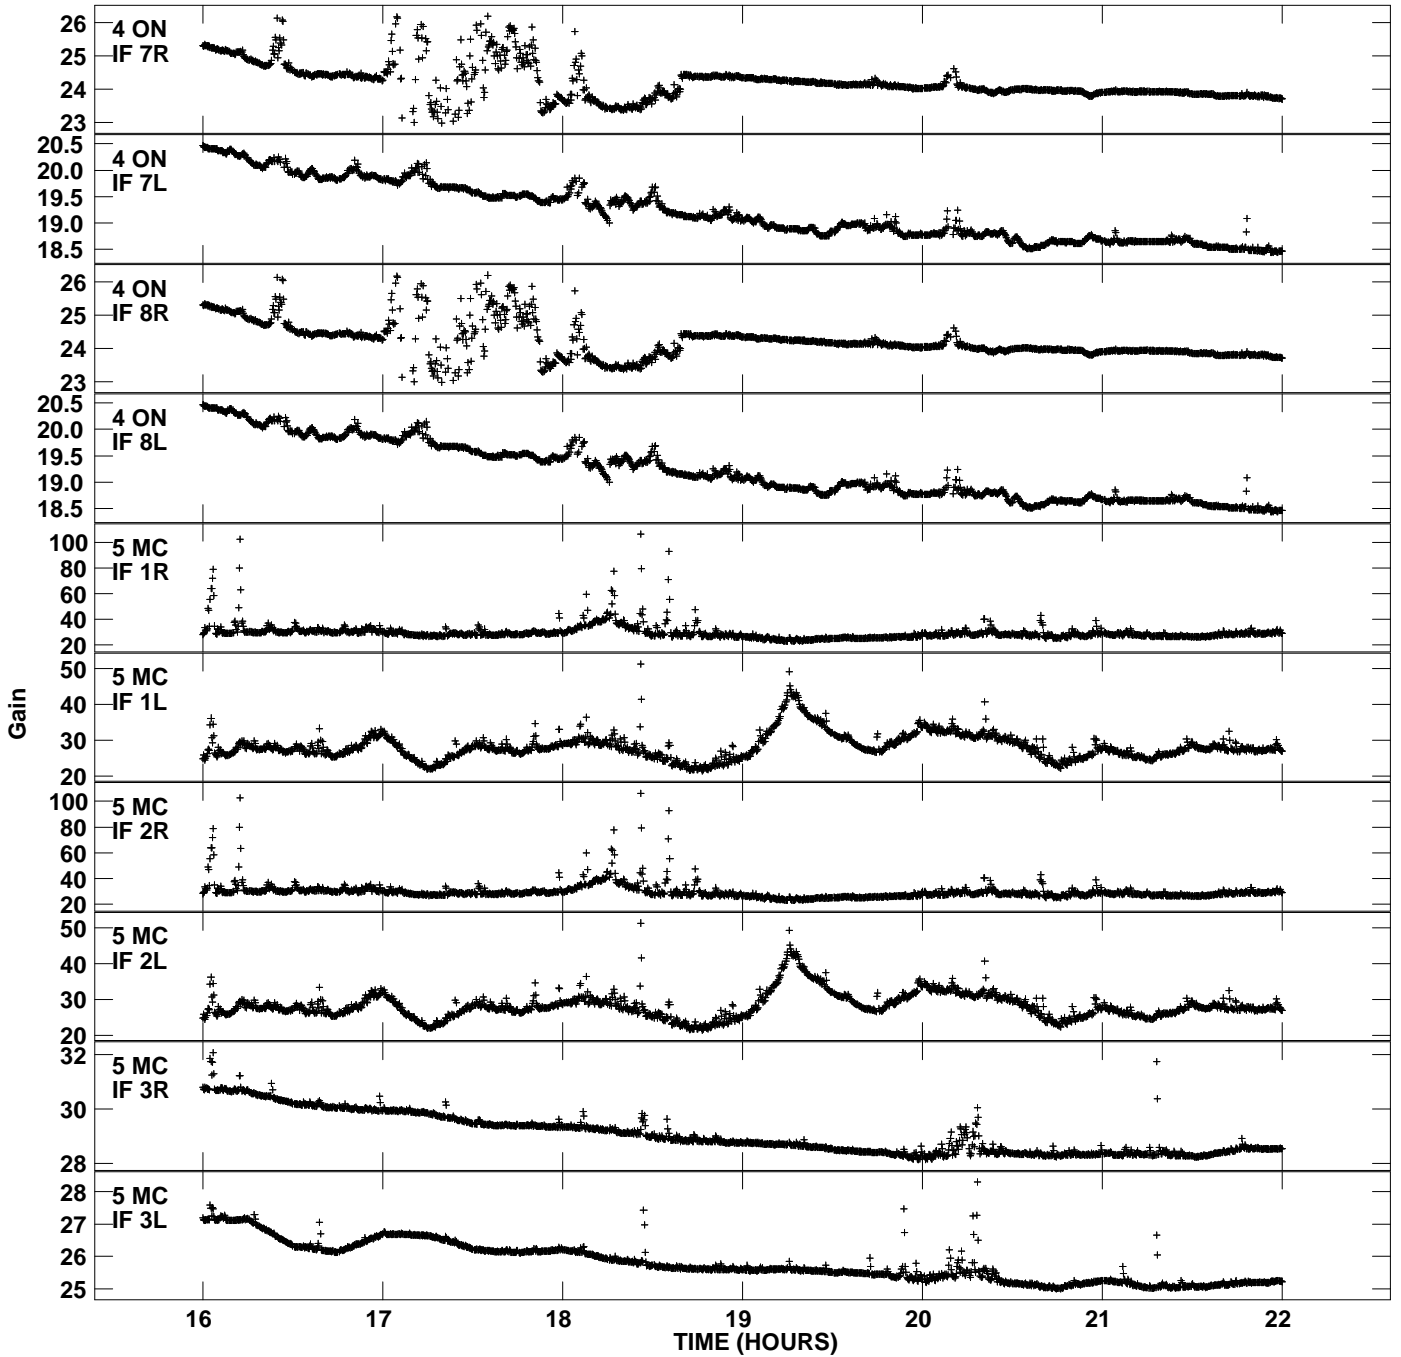

Plot file version 3 created 26-NOV-2012 11:06:47  
Gain amp vs UTC time for EP077\_2.UVDATA.1  
CL 2 Rpol & Lpol IF 1 - 8

Plot file version 4 created 26-NOV-2012 11:06:47  
Gain amp vs UTC time for EP077\_2.UVDATA.1  
CL 2 Rpol & Lpol IF 1 - 8

Plot file version 5 created 26-NOV-2012 11:06:47  
Gain amp vs UTC time for EP077\_2.UVDATA.1  
CL 2 Rpol & Lpol IF 1 - 8

Plot file version 6 created 26-NOV-2012 11:06:47  
Gain amp vs UTC time for EP077\_2.UVDATA.1  
CL 2 Rpol & Lpol IF 1 - 8

Plot file version 7 created 26-NOV-2012 11:06:47  
Gain amp vs UTC time for EP077\_2.UVDATA.1  
CL 2 Rpol & Lpol IF 1 - 8

Plot file version 8 created 26-NOV-2012 11:06:47  
Gain amp vs UTC time for EP077\_2.UVDATA.1  
CL 2 Rpol & Lpol IF 1 - 8