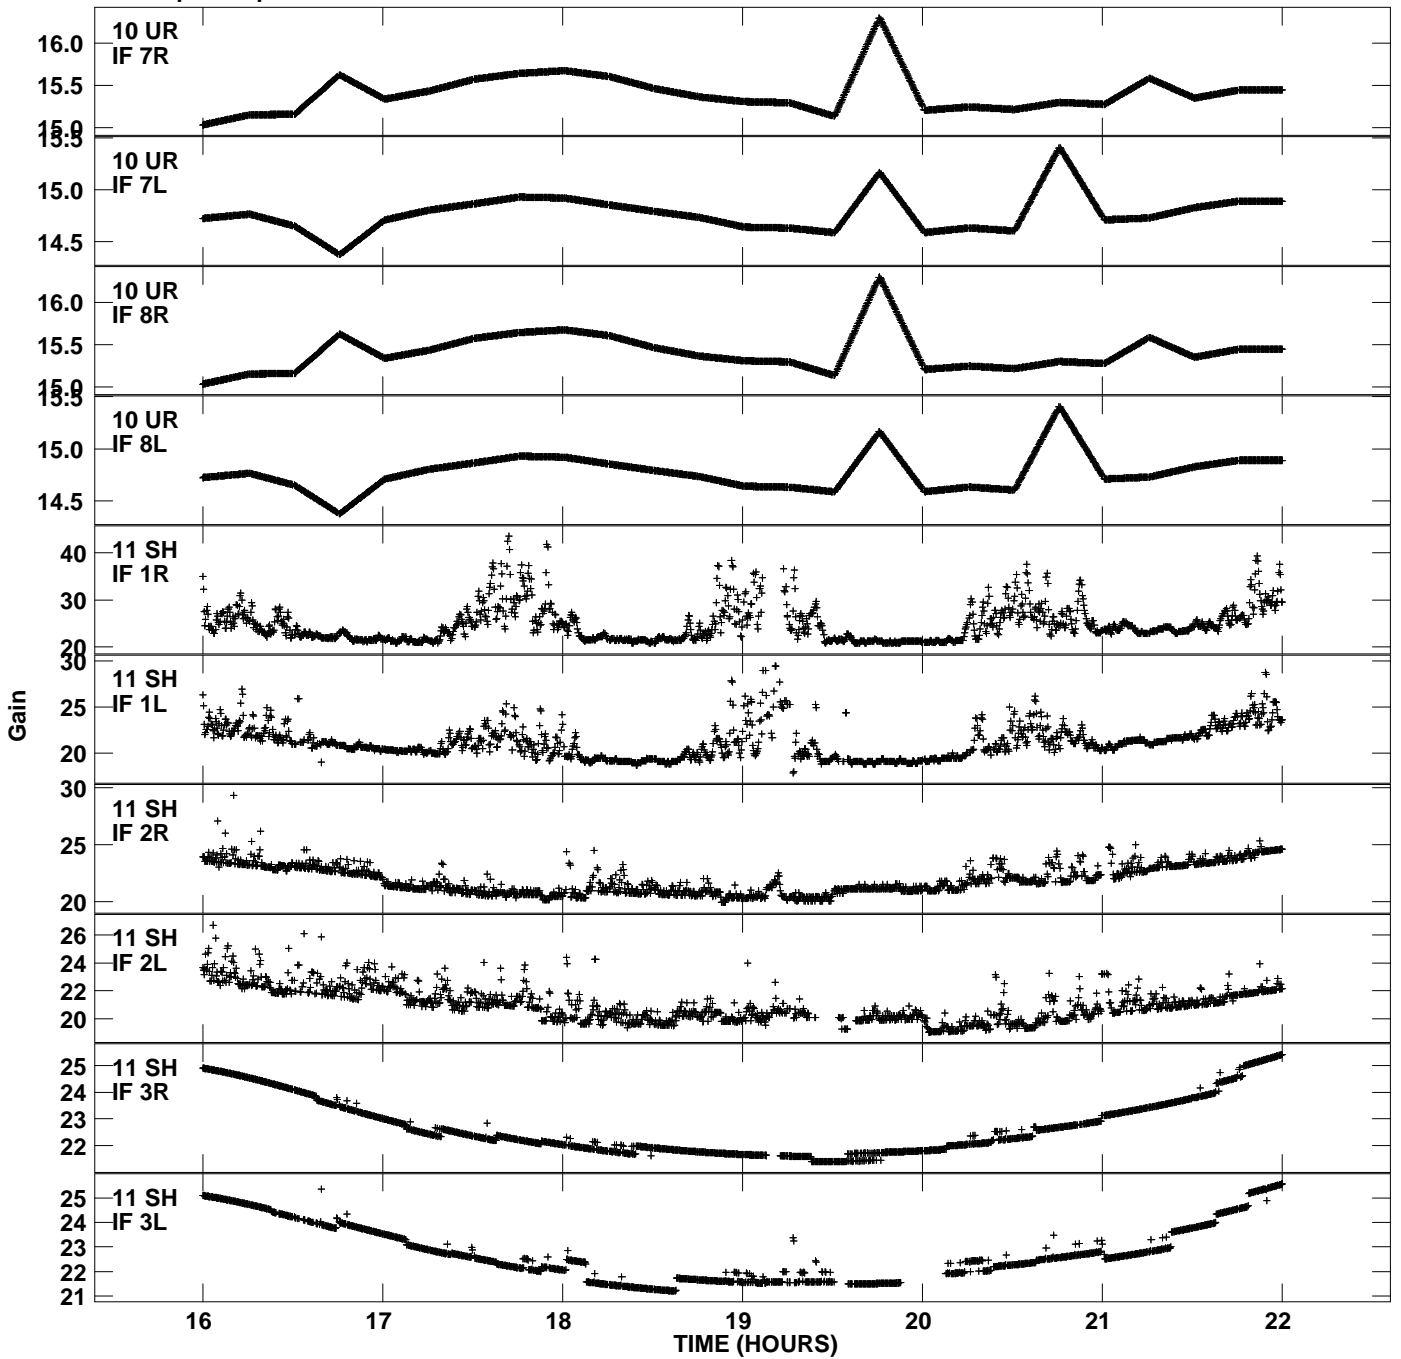

Plot file version 15 created 26-NOV-2012 11:06:47
Gain amp vs UTC time for EP077_2.UVDATA.1
CL 2 Rpol & Lpol IF 1 - 8