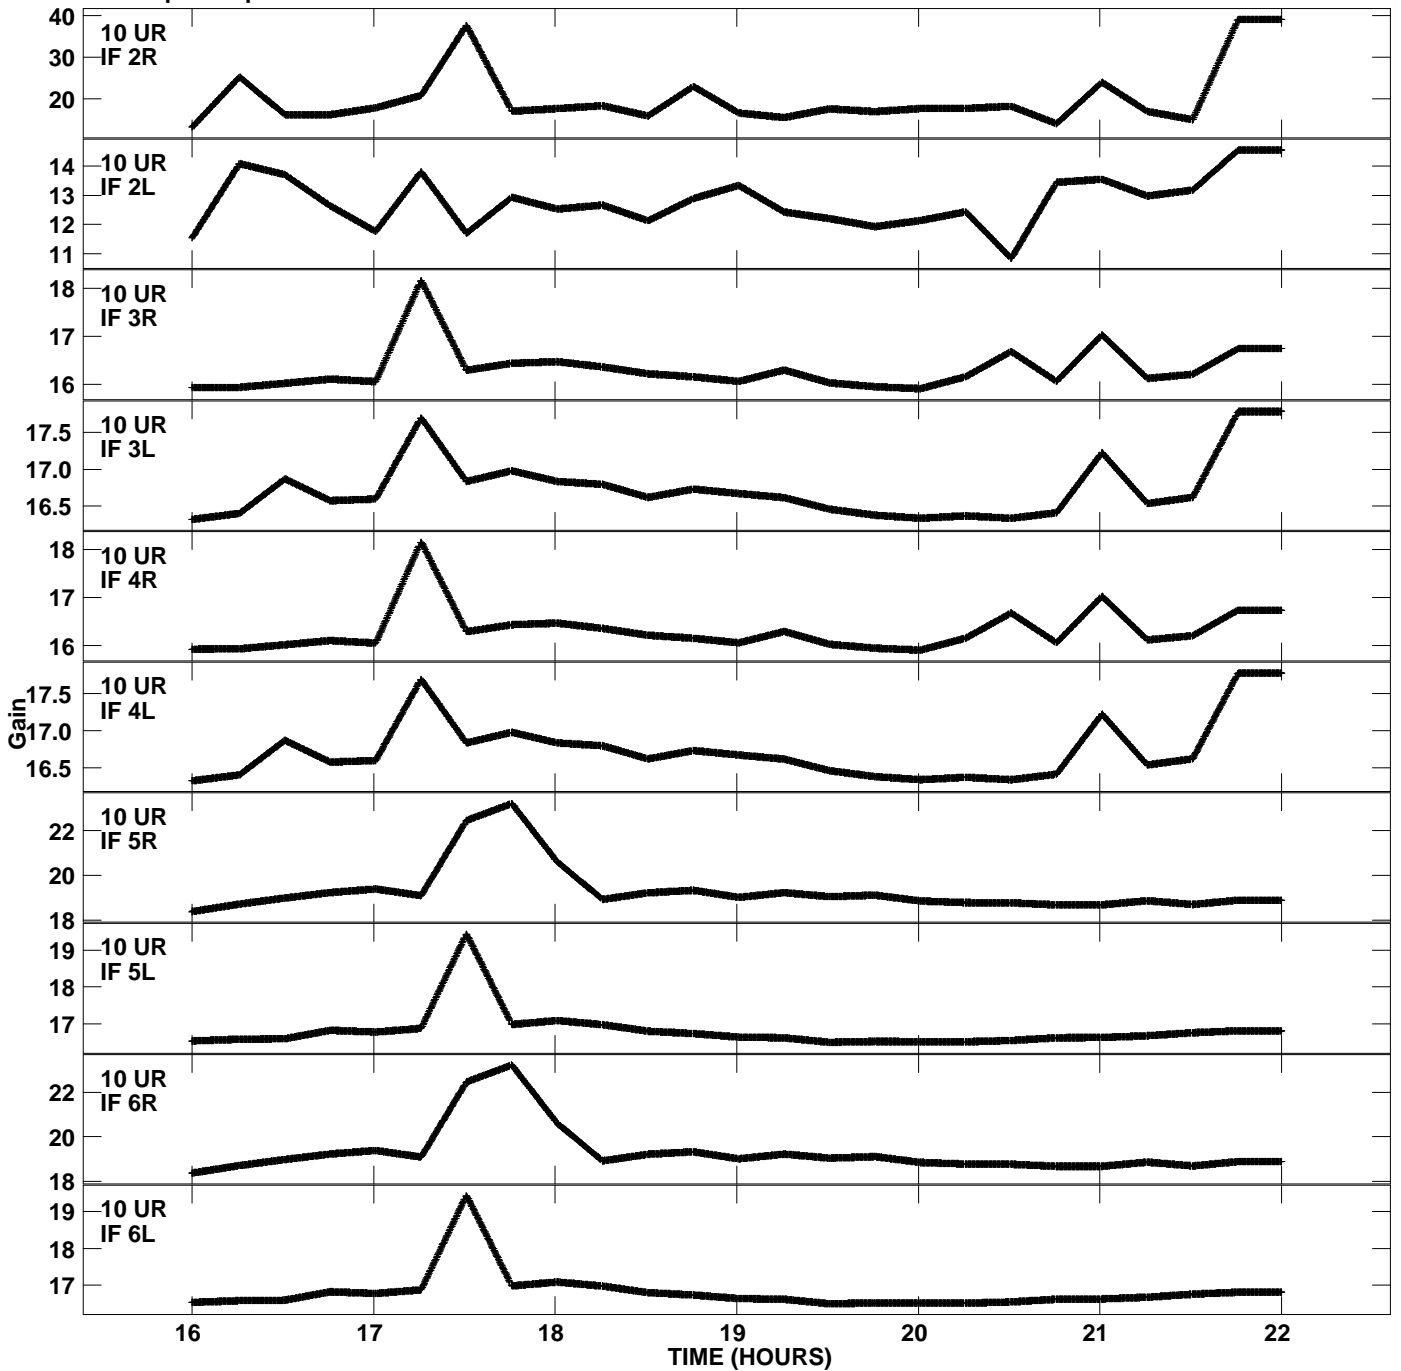

Plot file version 11 created 26-NOV-2012 11:06:47  
Gain amp vs UTC time for EP077\_2.UVDATA.1  
CL 2 Rpol & Lpol IF 1 - 8

Plot file version 12 created 26-NOV-2012 11:06:47  
Gain amp vs UTC time for EP077\_2.UVDATA.1  
CL 2 Rpol & Lpol IF 1 - 8

Plot file version 13 created 26-NOV-2012 11:06:47  
Gain amp vs UTC time for EP077\_2.UVDATA.1  
CL 2 Rpol & Lpol IF 1 - 8

Plot file version 14 created 26-NOV-2012 11:06:47  
Gain amp vs UTC time for EP077\_2.UVDATA.1  
CL 2 Rpol & Lpol IF 1 - 8