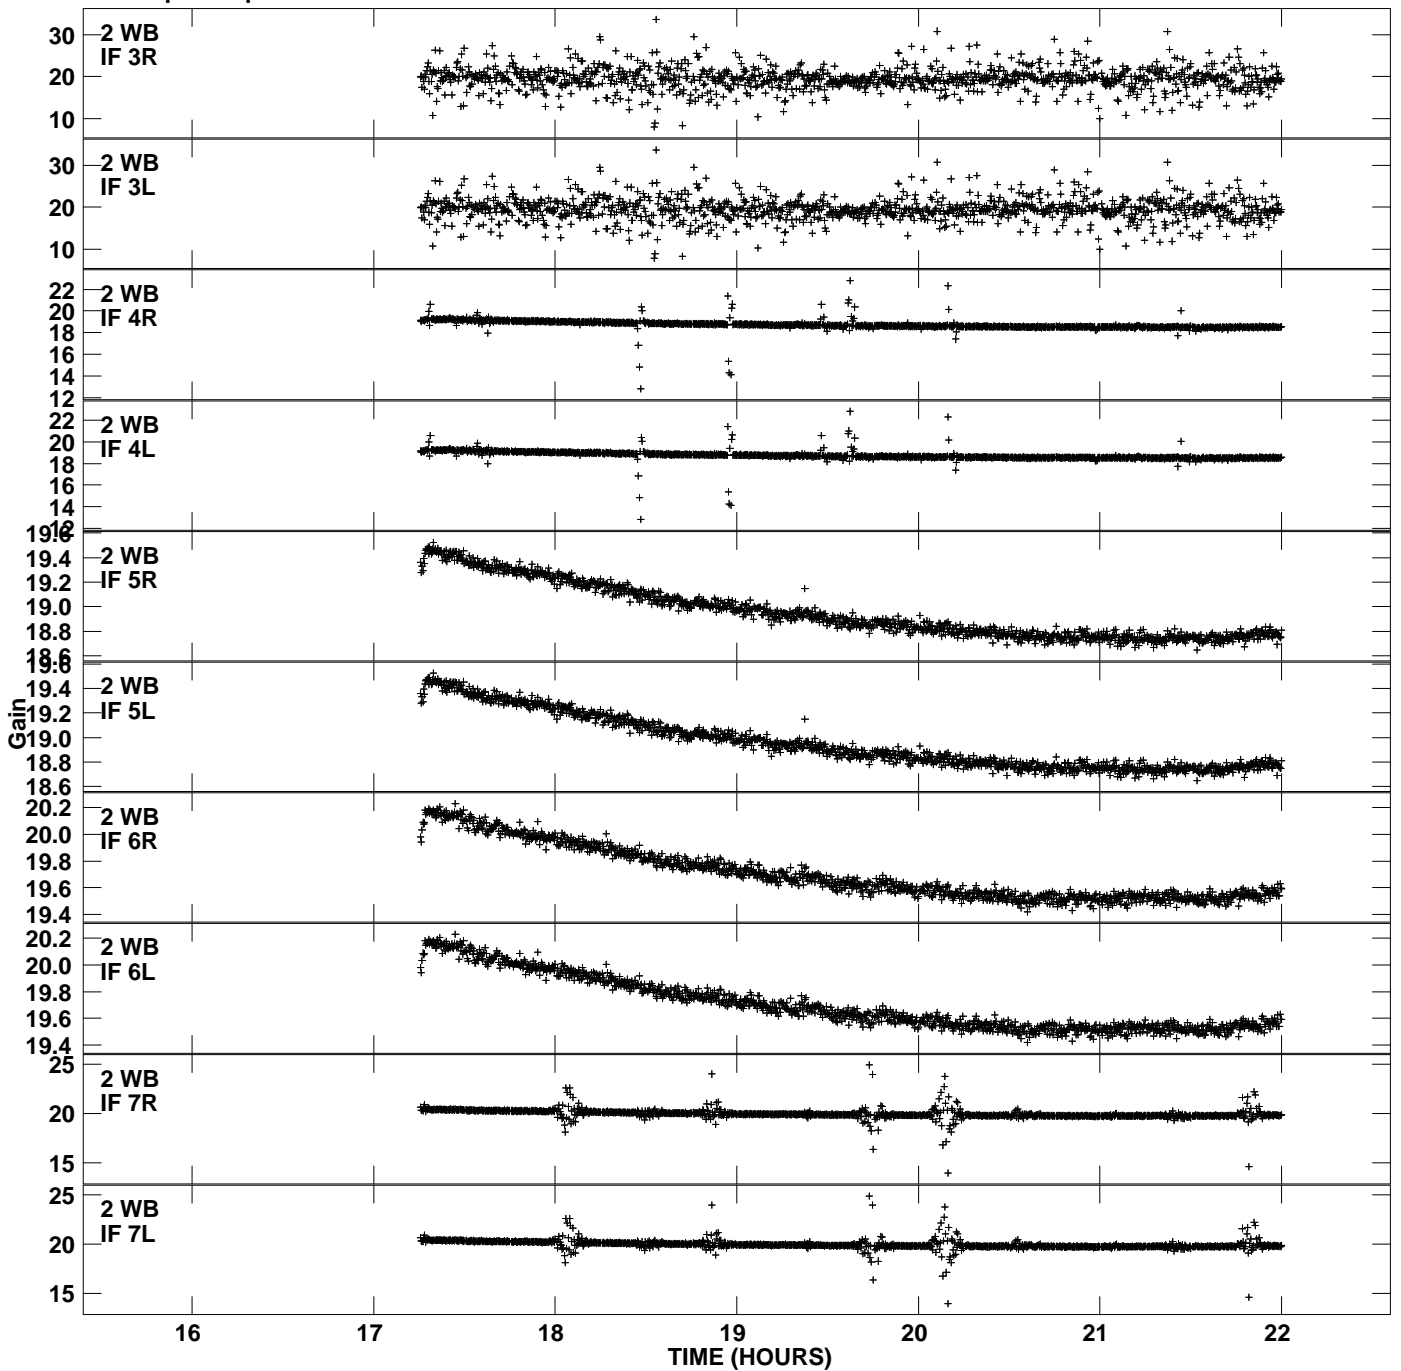

Plot file version 1 created 26-NOV-2012 11:06:47  
Gain amp vs UTC time for EP077\_2.UVDATA.1  
CL 2 Rpol & Lpol IF 1 - 8

Plot file version 2 created 26-NOV-2012 11:06:47  
Gain amp vs UTC time for EP077\_2.UVDATA.1  
CL 2 Rpol & Lpol IF 1 - 8

Plot file version 3 created 26-NOV-2012 11:06:47  
Gain amp vs UTC time for EP077\_2.UVDATA.1  
CL 2 Rpol & Lpol IF 1 - 8

Plot file version 4 created 26-NOV-2012 11:06:47  
Gain amp vs UTC time for EP077\_2.UVDATA.1  
CL 2 Rpol & Lpol IF 1 - 8

Plot file version 5 created 26-NOV-2012 11:06:47  
Gain amp vs UTC time for EP077\_2.UVDATA.1  
CL 2 Rpol & Lpol IF 1 - 8

Plot file version 6 created 26-NOV-2012 11:06:47  
Gain amp vs UTC time for EP077\_2.UVDATA.1  
CL 2 Rpol & Lpol IF 1 - 8

Plot file version 7 created 26-NOV-2012 11:06:47  
Gain amp vs UTC time for EP077\_2.UVDATA.1  
CL 2 Rpol & Lpol IF 1 - 8

Plot file version 8 created 26-NOV-2012 11:06:47  
Gain amp vs UTC time for EP077\_2.UVDATA.1  
CL 2 Rpol & Lpol IF 1 - 8