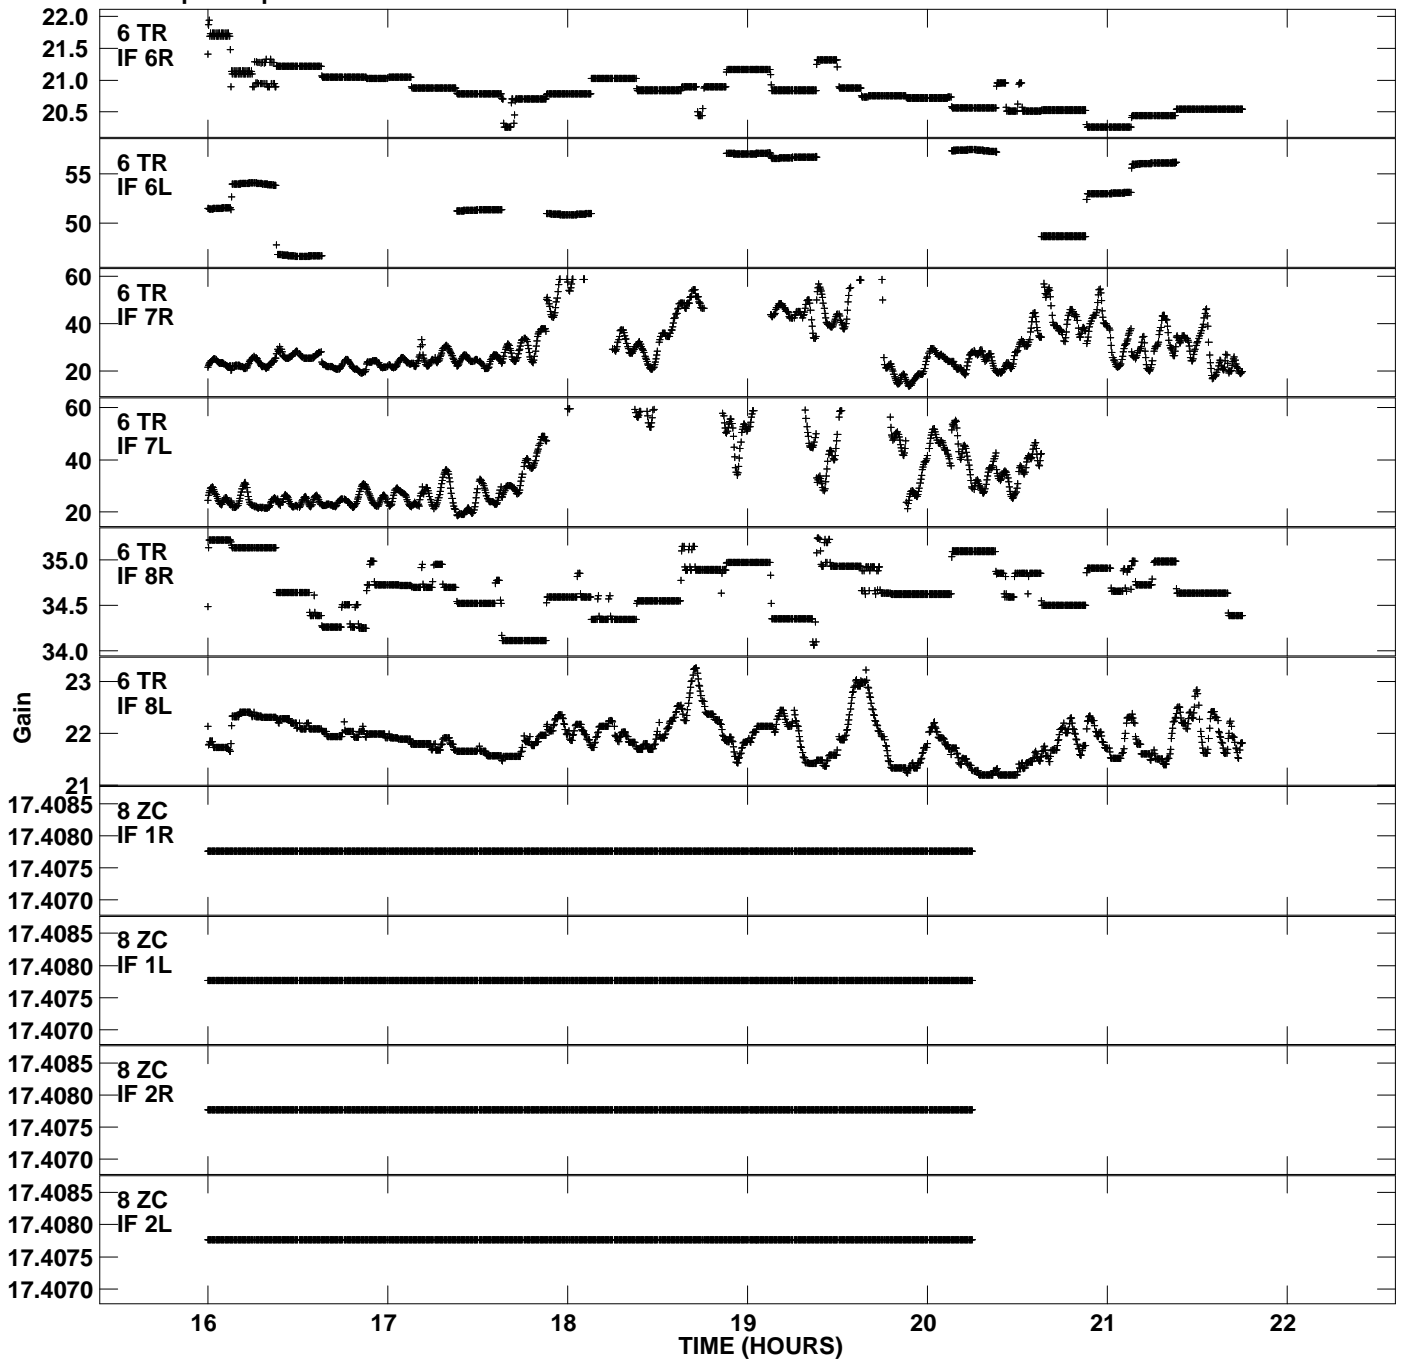

Plot file version 3 created 26-NOV-2012 11:06:47  
Gain amp vs UTC time for EP077\_2.UVDATA.1  
CL 2 Rpol & Lpol IF 1 - 8

Plot file version 4 created 26-NOV-2012 11:06:47  
Gain amp vs UTC time for EP077\_2.UVDATA.1  
CL 2 Rpol & Lpol IF 1 - 8

Plot file version 5 created 26-NOV-2012 11:06:47  
Gain amp vs UTC time for EP077\_2.UVDATA.1  
CL 2 Rpol & Lpol IF 1 - 8

Plot file version 6 created 26-NOV-2012 11:06:47  
Gain amp vs UTC time for EP077\_2.UVDATA.1  
CL 2 Rpol & Lpol IF 1 - 8

Plot file version 7 created 26-NOV-2012 11:06:47  
Gain amp vs UTC time for EP077\_2.UVDATA.1  
CL 2 Rpol & Lpol IF 1 - 8

Plot file version 8 created 26-NOV-2012 11:06:47  
Gain amp vs UTC time for EP077\_2.UVDATA.1  
CL 2 Rpol & Lpol IF 1 - 8

Plot file version 9 created 26-NOV-2012 11:06:47  
Gain amp vs UTC time for EP077\_2.UVDATA.1  
CL 2 Rpol & Lpol IF 1 - 8

Plot file version 10 created 26-NOV-2012 11:06:47  
Gain amp vs UTC time for EP077\_2.UVDATA.1  
CL 2 Rpol & Lpol IF 1 - 8