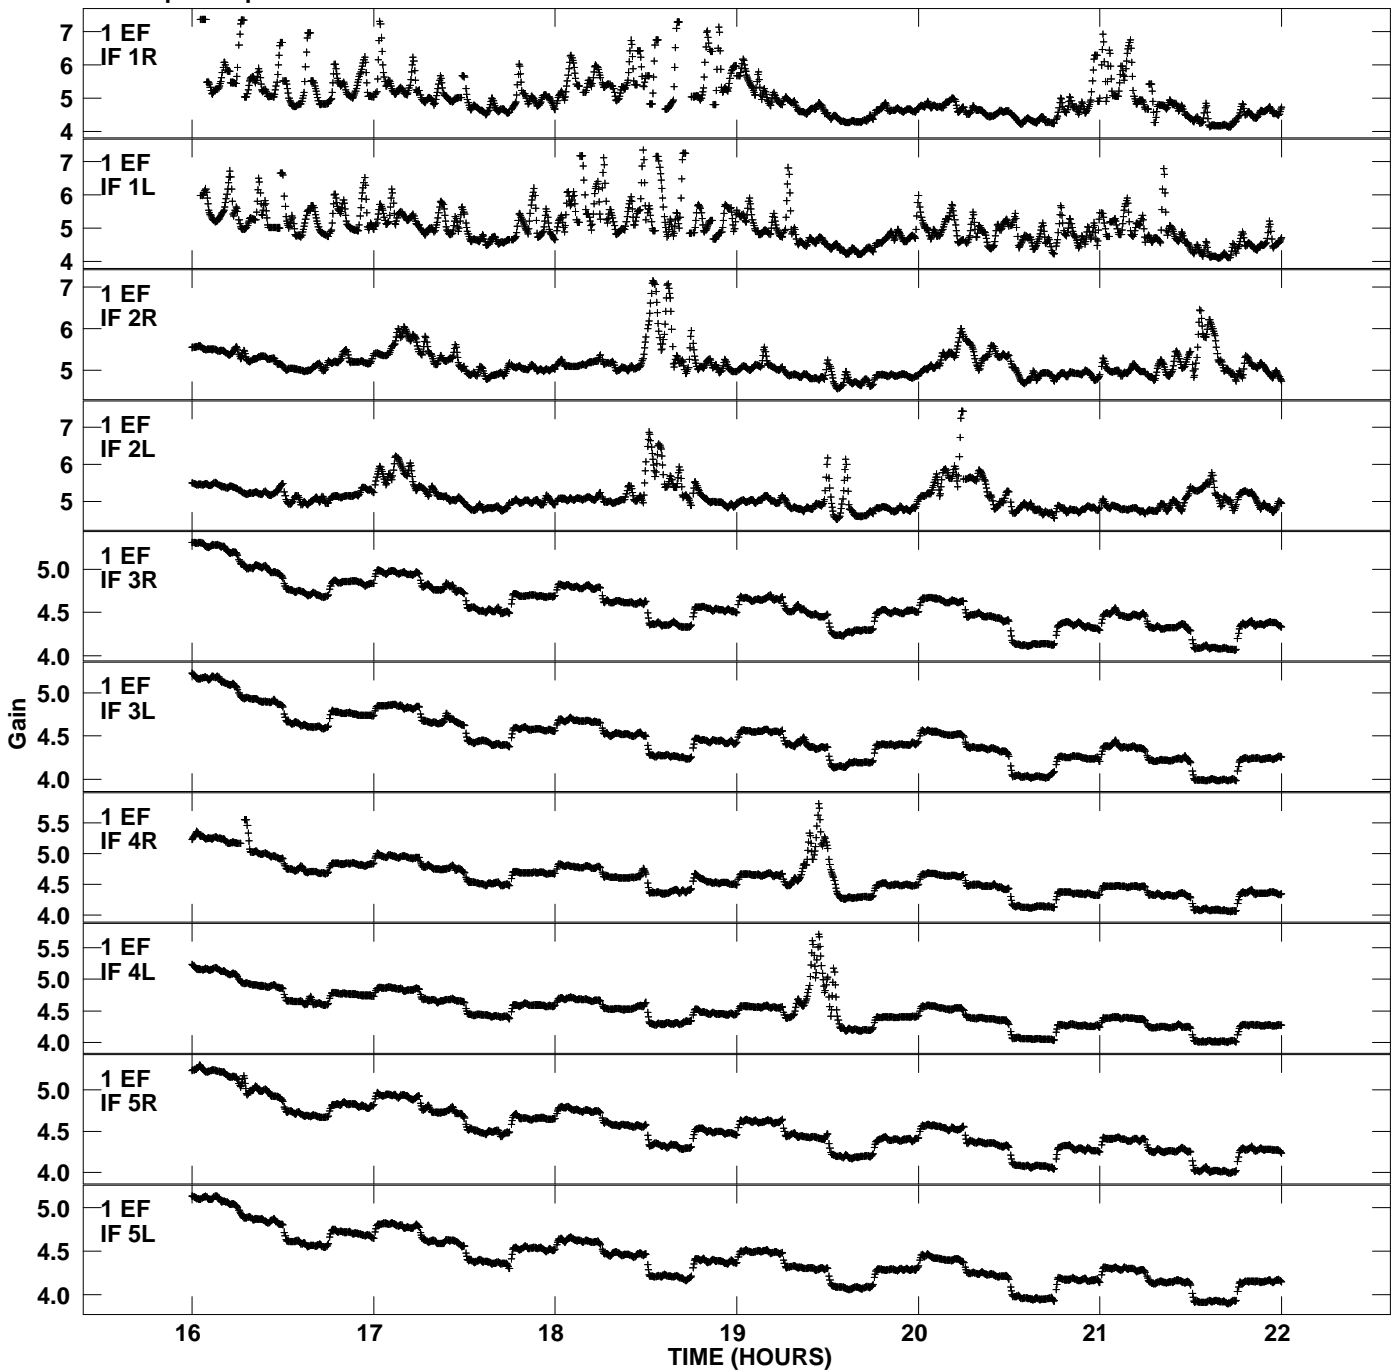

Plot file version 1 created 26-NOV-2012 11:06:47  
Gain amp vs UTC time for EP077\_2.UVDATA.1  
CL 2 Rpol & Lpol IF 1 - 8

Plot file version 2 created 26-NOV-2012 11:06:47  
Gain amp vs UTC time for EP077\_2.UVDATA.1  
CL 2 Rpol & Lpol IF 1 - 8

Plot file version 3 created 26-NOV-2012 11:06:47  
Gain amp vs UTC time for EP077\_2.UVDATA.1  
CL 2 Rpol & Lpol IF 1 - 8

Plot file version 4 created 26-NOV-2012 11:06:47  
Gain amp vs UTC time for EP077\_2.UVDATA.1  
CL 2 Rpol & Lpol IF 1 - 8

Plot file version 5 created 26-NOV-2012 11:06:47  
Gain amp vs UTC time for EP077\_2.UVDATA.1  
CL 2 Rpol & Lpol IF 1 - 8

Plot file version 6 created 26-NOV-2012 11:06:47  
Gain amp vs UTC time for EP077\_2.UVDATA.1  
CL 2 Rpol & Lpol IF 1 - 8

Plot file version 7 created 26-NOV-2012 11:06:47  
Gain amp vs UTC time for EP077\_2.UVDATA.1  
CL 2 Rpol & Lpol IF 1 - 8

Plot file version 8 created 26-NOV-2012 11:06:47  
Gain amp vs UTC time for EP077\_2.UVDATA.1  
CL 2 Rpol & Lpol IF 1 - 8