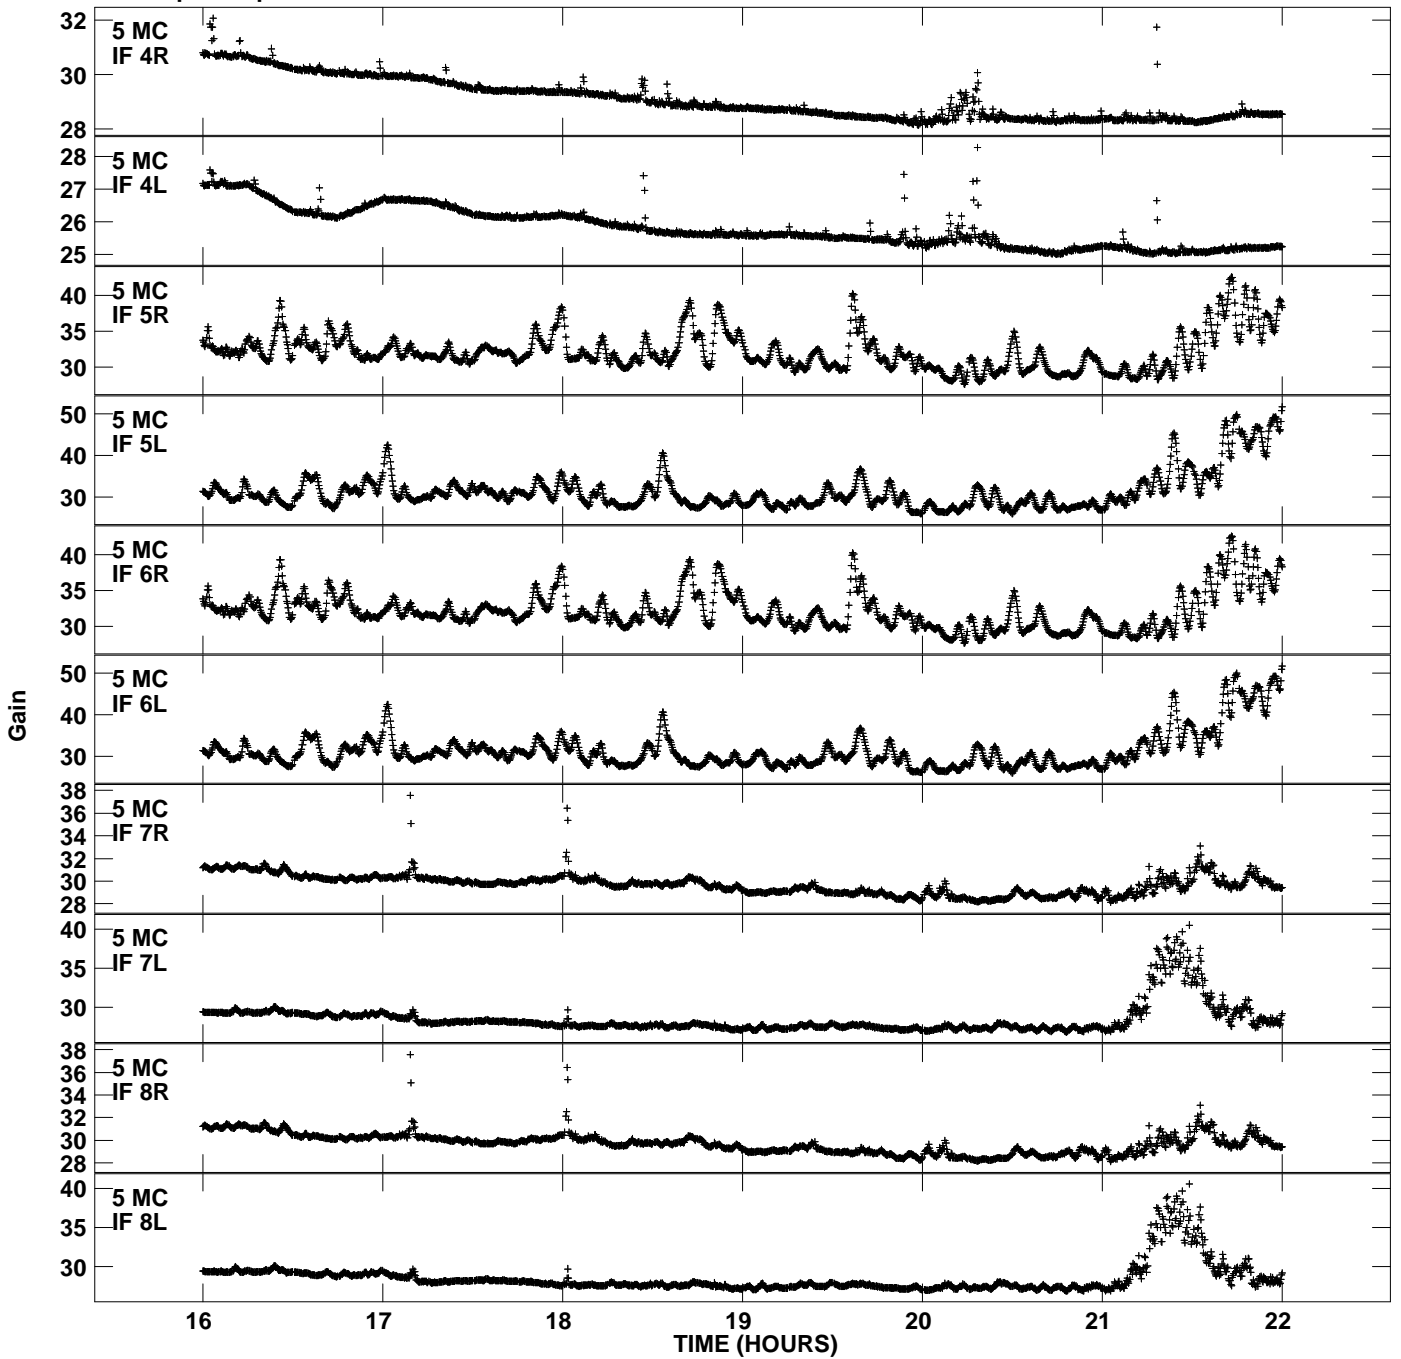

Plot file version 5 created 26-NOV-2012 11:06:47  
Gain amp vs UTC time for EP077\_2.UVDATA.1  
CL 2 Rpol & Lpol IF 1 - 8

Plot file version 6 created 26-NOV-2012 11:06:47  
Gain amp vs UTC time for EP077\_2.UVDATA.1  
CL 2 Rpol & Lpol IF 1 - 8

Plot file version 7 created 26-NOV-2012 11:06:47  
Gain amp vs UTC time for EP077\_2.UVDATA.1  
CL 2 Rpol & Lpol IF 1 - 8

Plot file version 8 created 26-NOV-2012 11:06:47  
Gain amp vs UTC time for EP077\_2.UVDATA.1  
CL 2 Rpol & Lpol IF 1 - 8