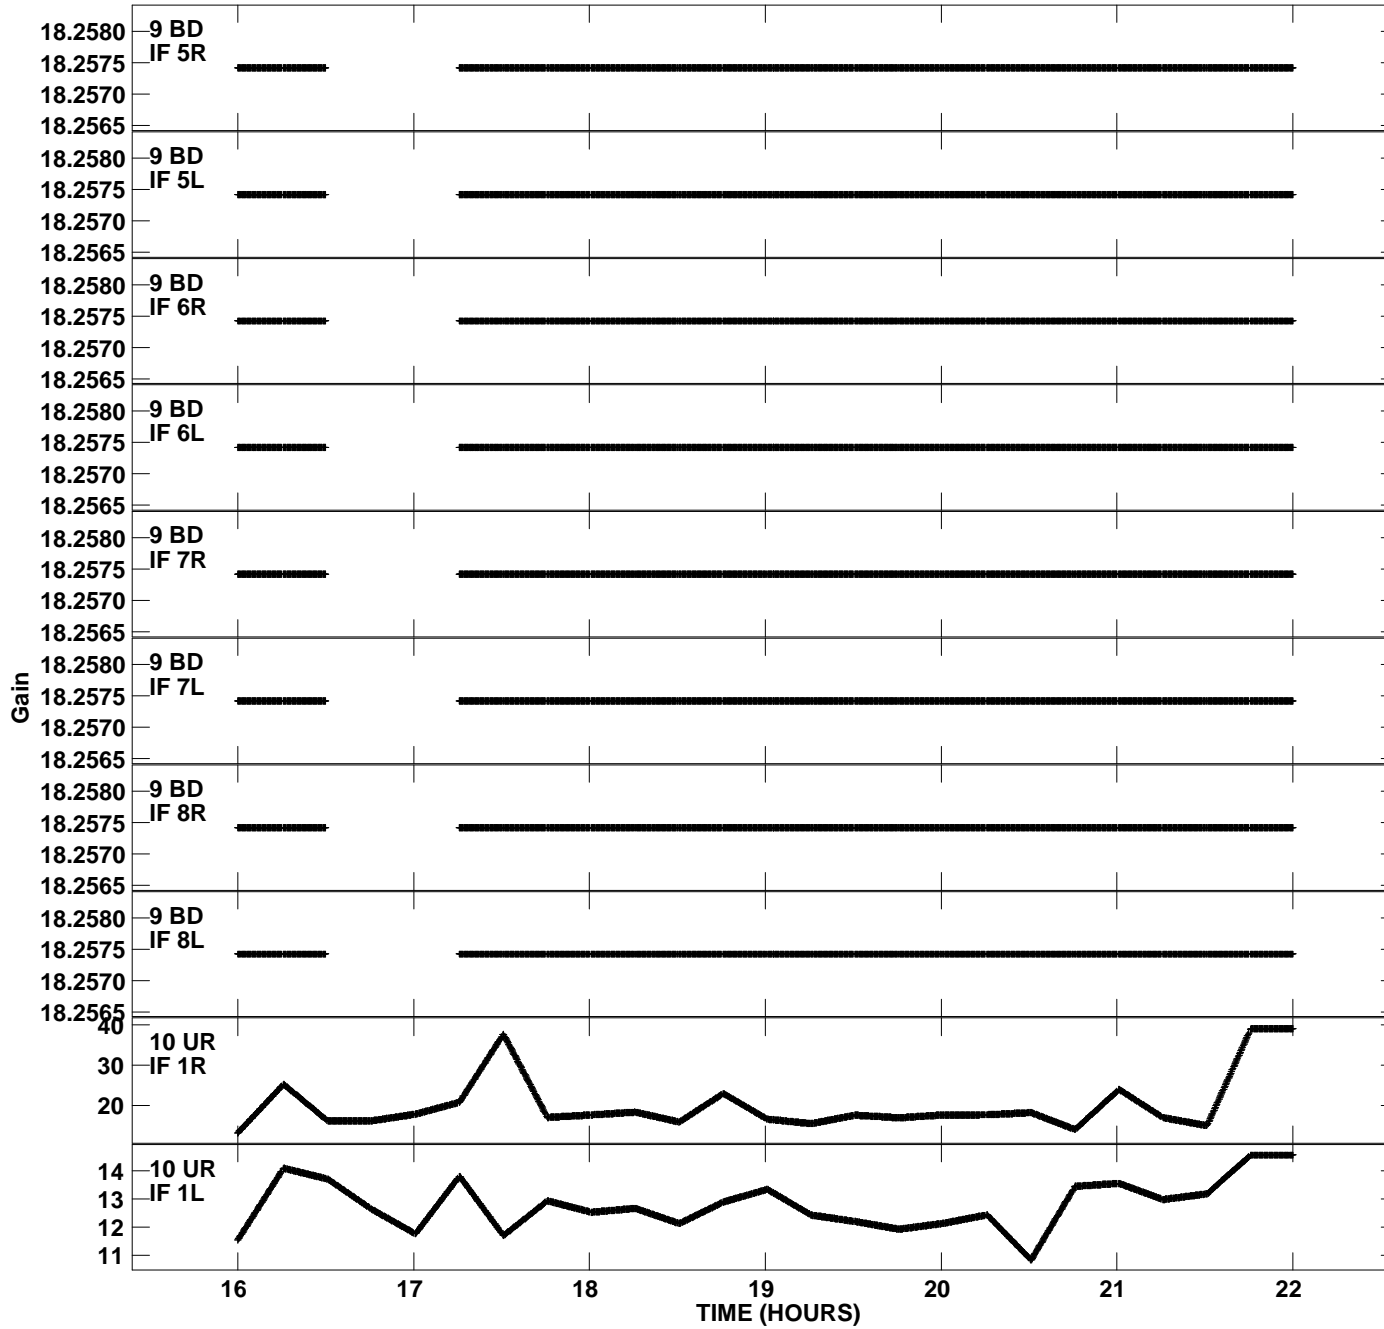

Plot file version 13 created 26-NOV-2012 11:06:47
Gain amp vs UTC time for EP077_2.UVDATA.1
CL 2 Rpol & Lpol IF 1 - 8