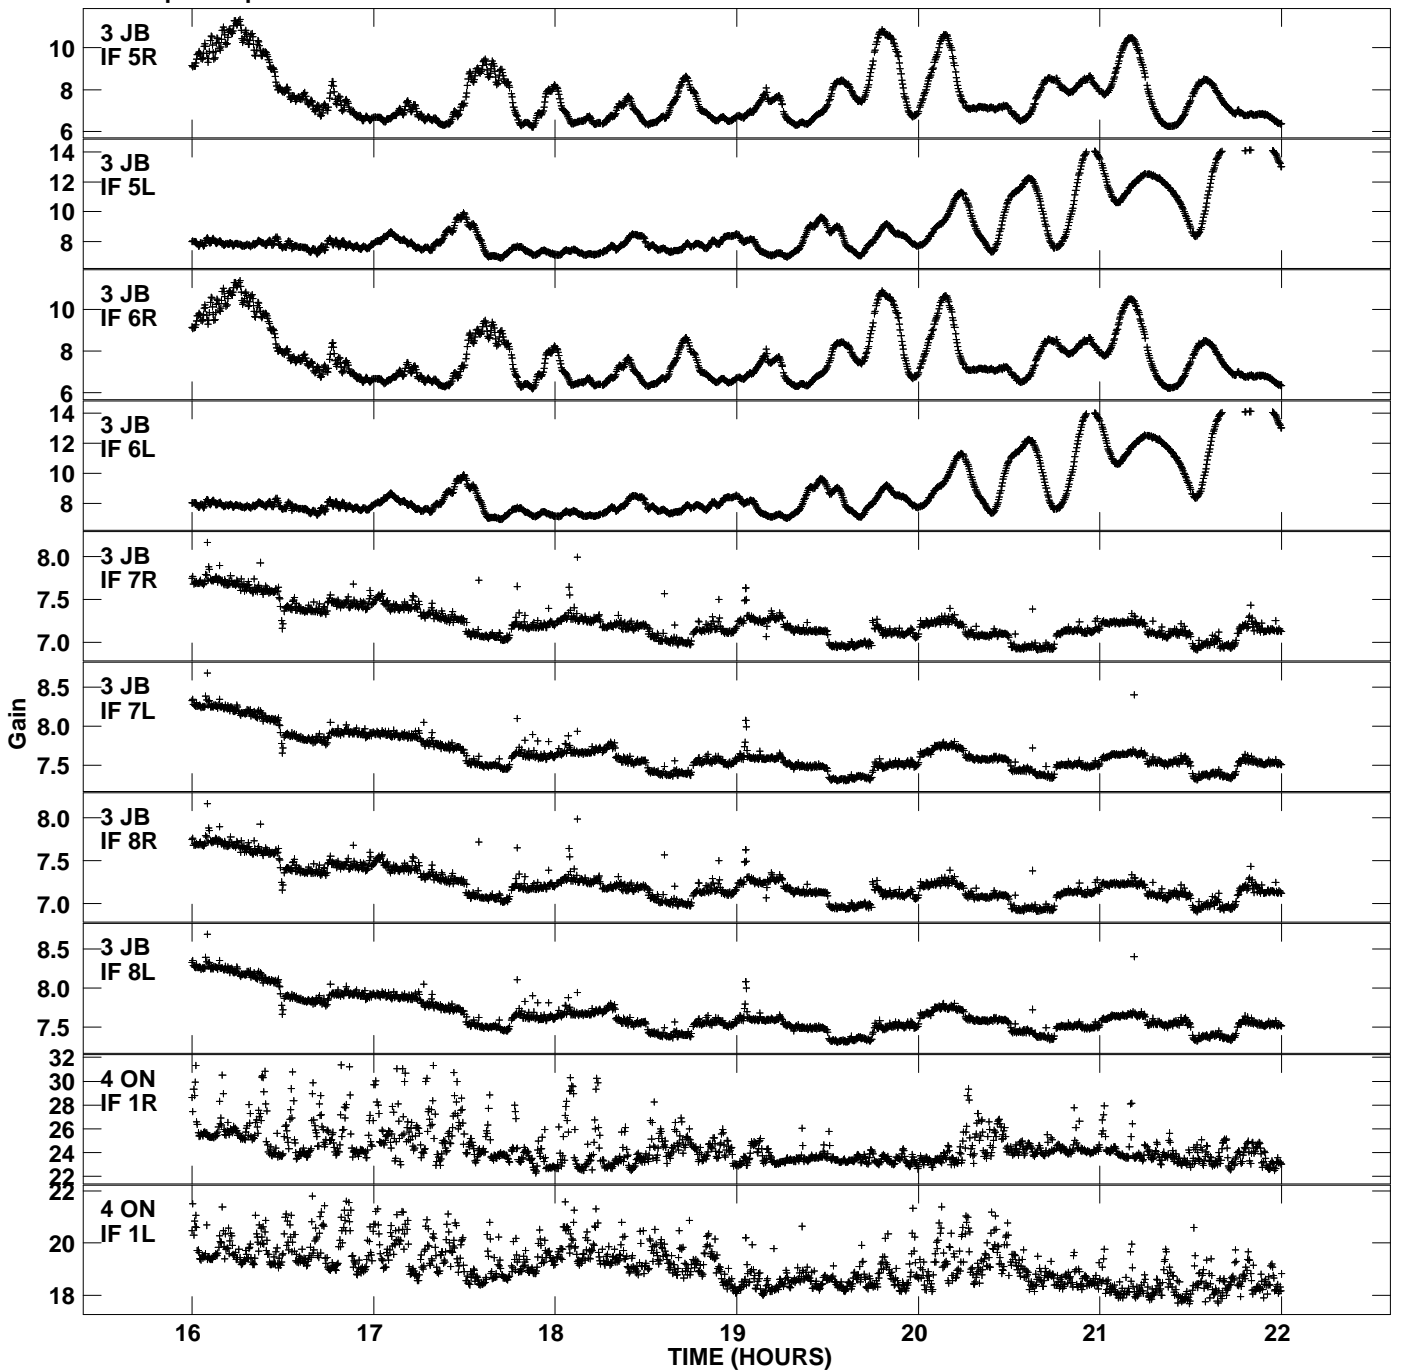

Plot file version 1 created 26-NOV-2012 11:06:47  
Gain amp vs UTC time for EP077\_2.UVDATA.1  
CL 2 Rpol & Lpol IF 1 - 8

Plot file version 2 created 26-NOV-2012 11:06:47  
Gain amp vs UTC time for EP077\_2.UVDATA.1  
CL 2 Rpol & Lpol IF 1 - 8

Plot file version 3 created 26-NOV-2012 11:06:47  
Gain amp vs UTC time for EP077\_2.UVDATA.1  
CL 2 Rpol & Lpol IF 1 - 8

Plot file version 4 created 26-NOV-2012 11:06:47  
Gain amp vs UTC time for EP077\_2.UVDATA.1  
CL 2 Rpol & Lpol IF 1 - 8

Plot file version 5 created 26-NOV-2012 11:06:47  
Gain amp vs UTC time for EP077\_2.UVDATA.1  
CL 2 Rpol & Lpol IF 1 - 8

Plot file version 6 created 26-NOV-2012 11:06:47  
Gain amp vs UTC time for EP077\_2.UVDATA.1  
CL 2 Rpol & Lpol IF 1 - 8

Plot file version 7 created 26-NOV-2012 11:06:47  
Gain amp vs UTC time for EP077\_2.UVDATA.1  
CL 2 Rpol & Lpol IF 1 - 8

Plot file version 8 created 26-NOV-2012 11:06:47  
Gain amp vs UTC time for EP077\_2.UVDATA.1  
CL 2 Rpol & Lpol IF 1 - 8