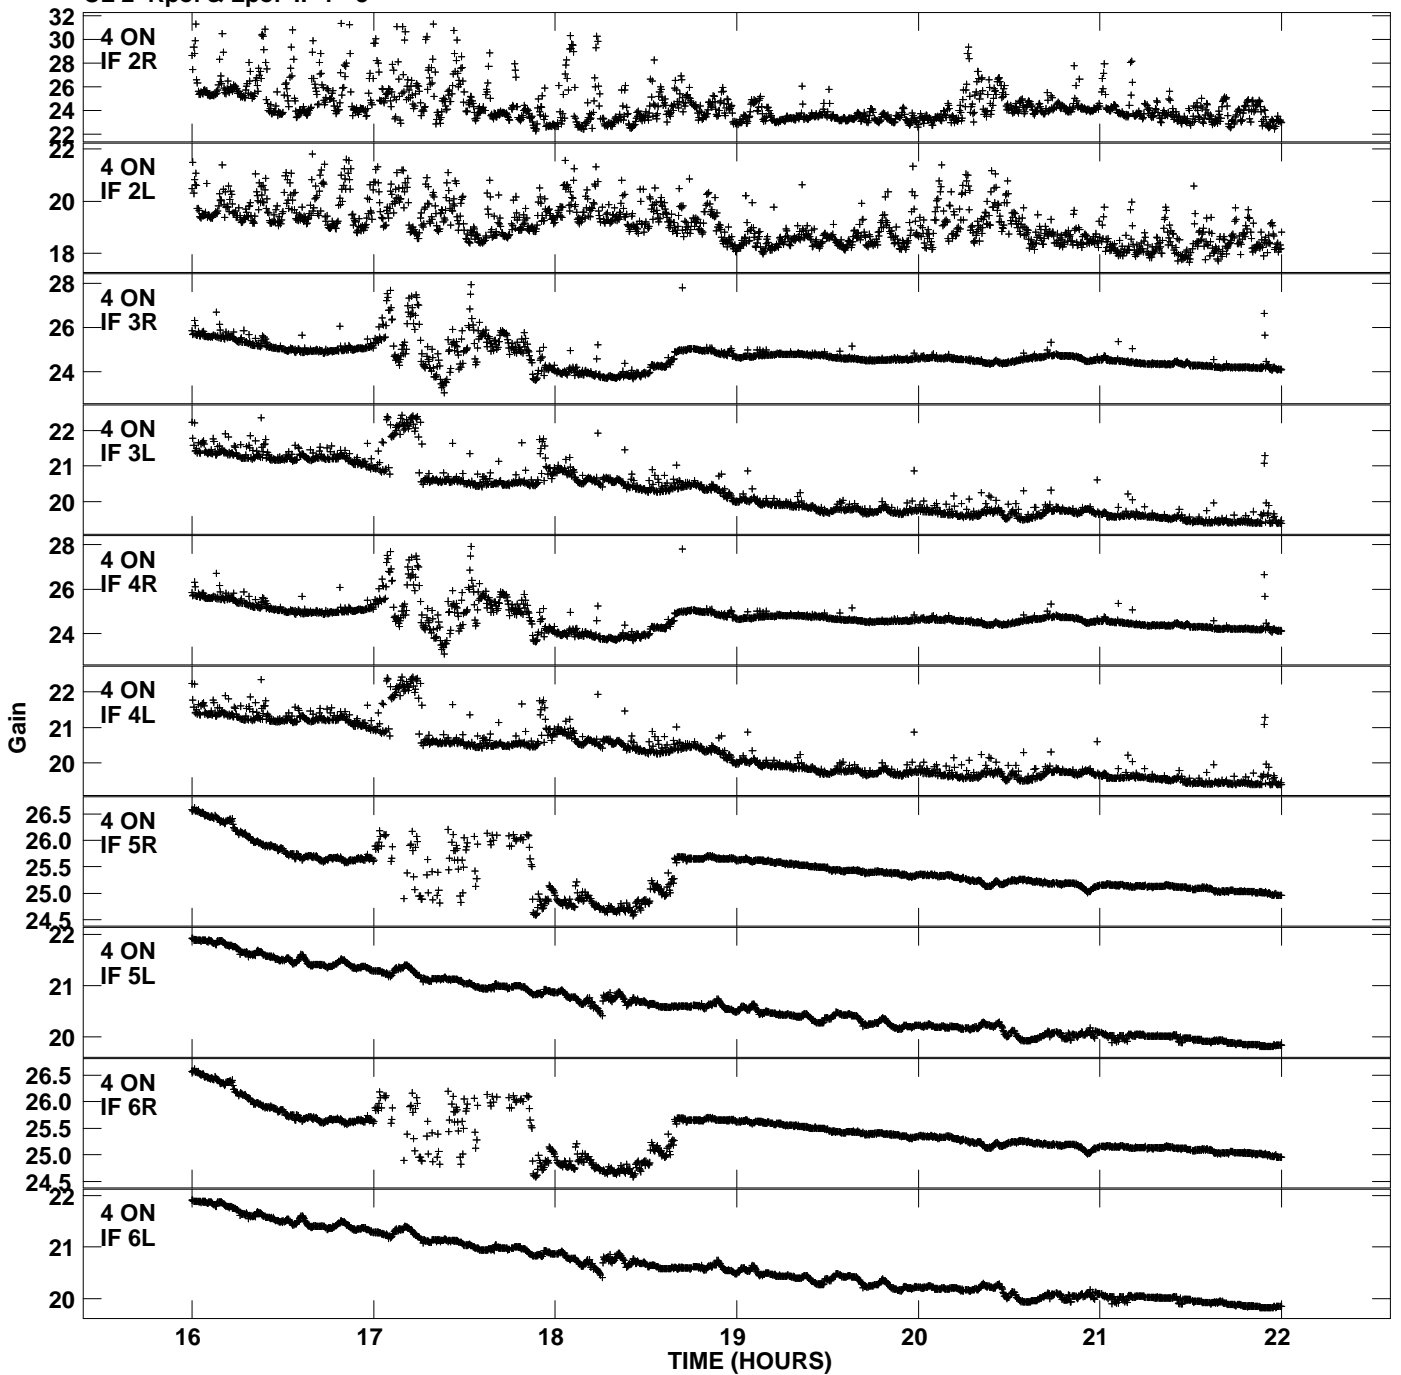

Plot file version 1 created 26-NOV-2012 11:06:47  
Gain amp vs UTC time for EP077\_2.UVDATA.1  
CL 2 Rpol & Lpol IF 1 - 8

Plot file version 2 created 26-NOV-2012 11:06:47  
Gain amp vs UTC time for EP077\_2.UVDATA.1  
CL 2 Rpol & Lpol IF 1 - 8

Plot file version 3 created 26-NOV-2012 11:06:47  
Gain amp vs UTC time for EP077\_2.UVDATA.1  
CL 2 Rpol & Lpol IF 1 - 8

Plot file version 4 created 26-NOV-2012 11:06:47  
Gain amp vs UTC time for EP077\_2.UVDATA.1  
CL 2 Rpol & Lpol IF 1 - 8

Plot file version 5 created 26-NOV-2012 11:06:47  
Gain amp vs UTC time for EP077\_2.UVDATA.1  
CL 2 Rpol & Lpol IF 1 - 8

Plot file version 6 created 26-NOV-2012 11:06:47  
Gain amp vs UTC time for EP077\_2.UVDATA.1  
CL 2 Rpol & Lpol IF 1 - 8

Plot file version 7 created 26-NOV-2012 11:06:47  
Gain amp vs UTC time for EP077\_2.UVDATA.1  
CL 2 Rpol & Lpol IF 1 - 8

Plot file version 8 created 26-NOV-2012 11:06:47  
Gain amp vs UTC time for EP077\_2.UVDATA.1  
CL 2 Rpol & Lpol IF 1 - 8