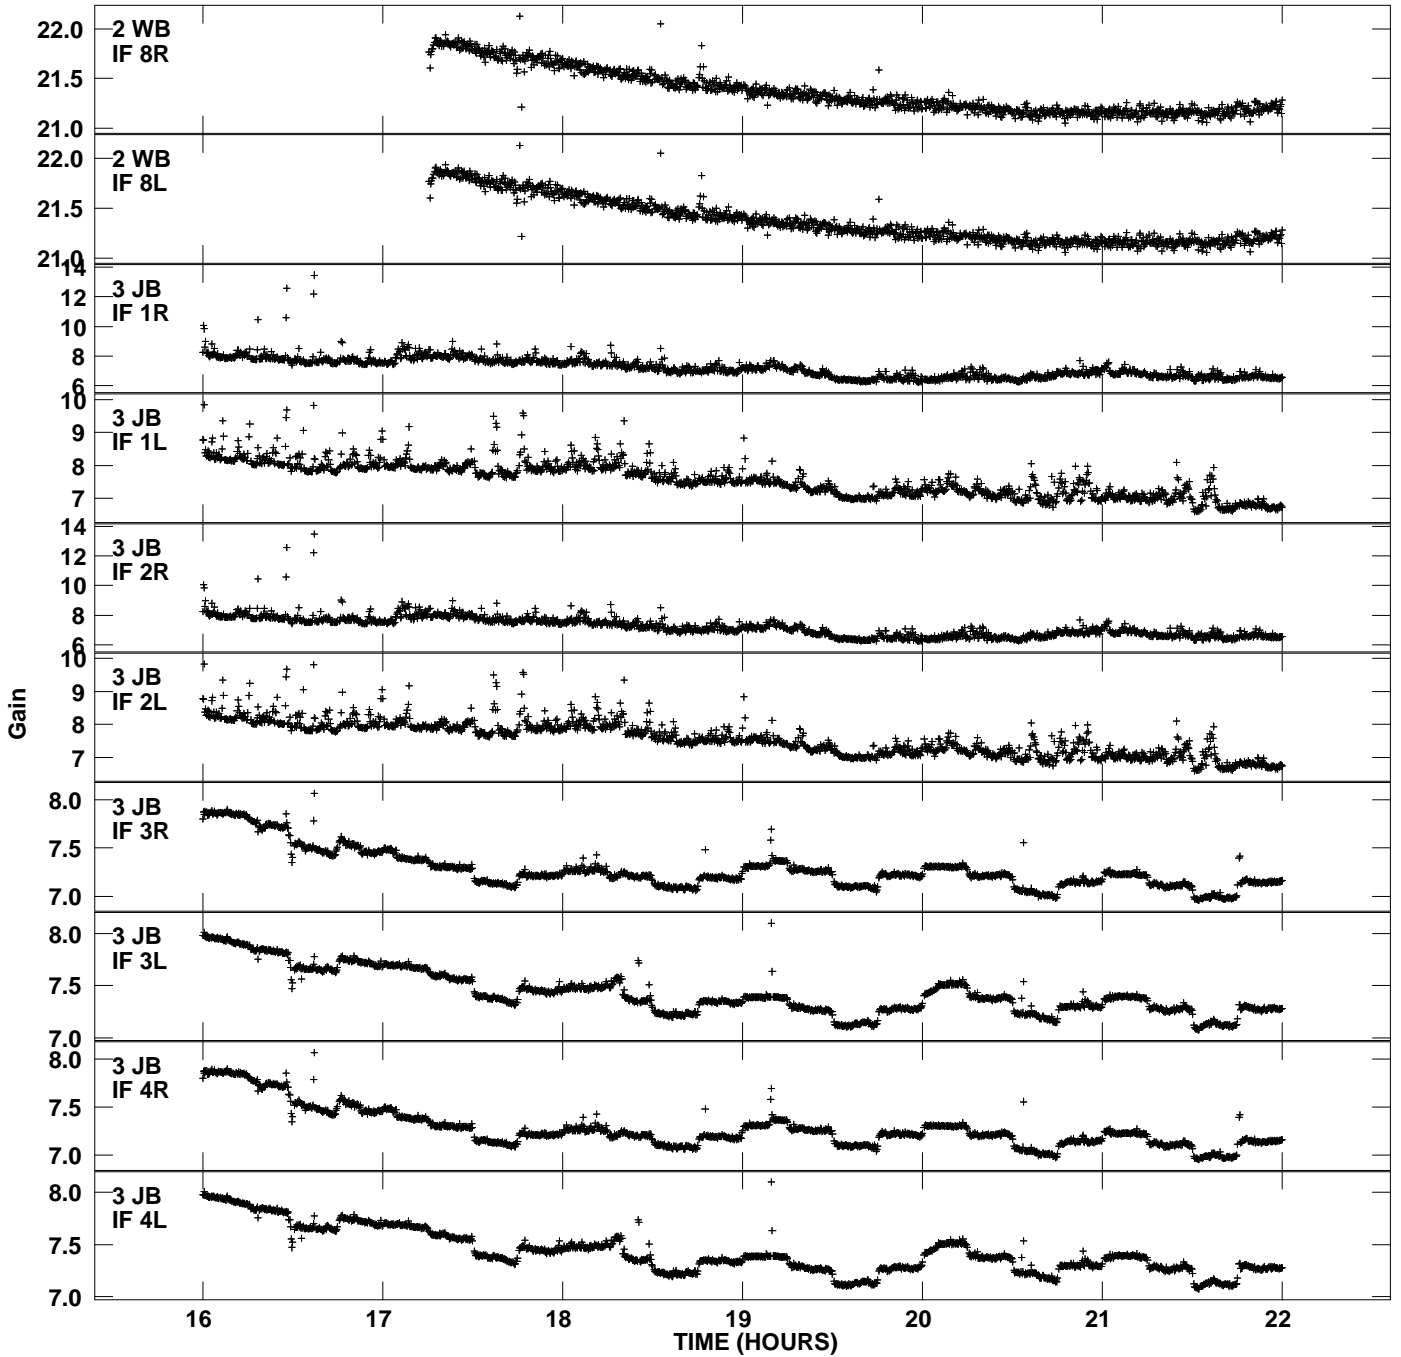

Plot file version 1 created 26-NOV-2012 11:06:47  
Gain amp vs UTC time for EP077\_2.UVDATA.1  
CL 2 Rpol & Lpol IF 1 - 8

Plot file version 2 created 26-NOV-2012 11:06:47  
Gain amp vs UTC time for EP077\_2.UVDATA.1  
CL 2 Rpol & Lpol IF 1 - 8

Plot file version 3 created 26-NOV-2012 11:06:47  
Gain amp vs UTC time for EP077\_2.UVDATA.1  
CL 2 Rpol & Lpol IF 1 - 8

Plot file version 4 created 26-NOV-2012 11:06:47  
Gain amp vs UTC time for EP077\_2.UVDATA.1  
CL 2 Rpol & Lpol IF 1 - 8

Plot file version 5 created 26-NOV-2012 11:06:47  
Gain amp vs UTC time for EP077\_2.UVDATA.1  
CL 2 Rpol & Lpol IF 1 - 8

Plot file version 6 created 26-NOV-2012 11:06:47  
Gain amp vs UTC time for EP077\_2.UVDATA.1  
CL 2 Rpol & Lpol IF 1 - 8

Plot file version 7 created 26-NOV-2012 11:06:47  
Gain amp vs UTC time for EP077\_2.UVDATA.1  
CL 2 Rpol & Lpol IF 1 - 8

Plot file version 8 created 26-NOV-2012 11:06:47  
Gain amp vs UTC time for EP077\_2.UVDATA.1  
CL 2 Rpol & Lpol IF 1 - 8