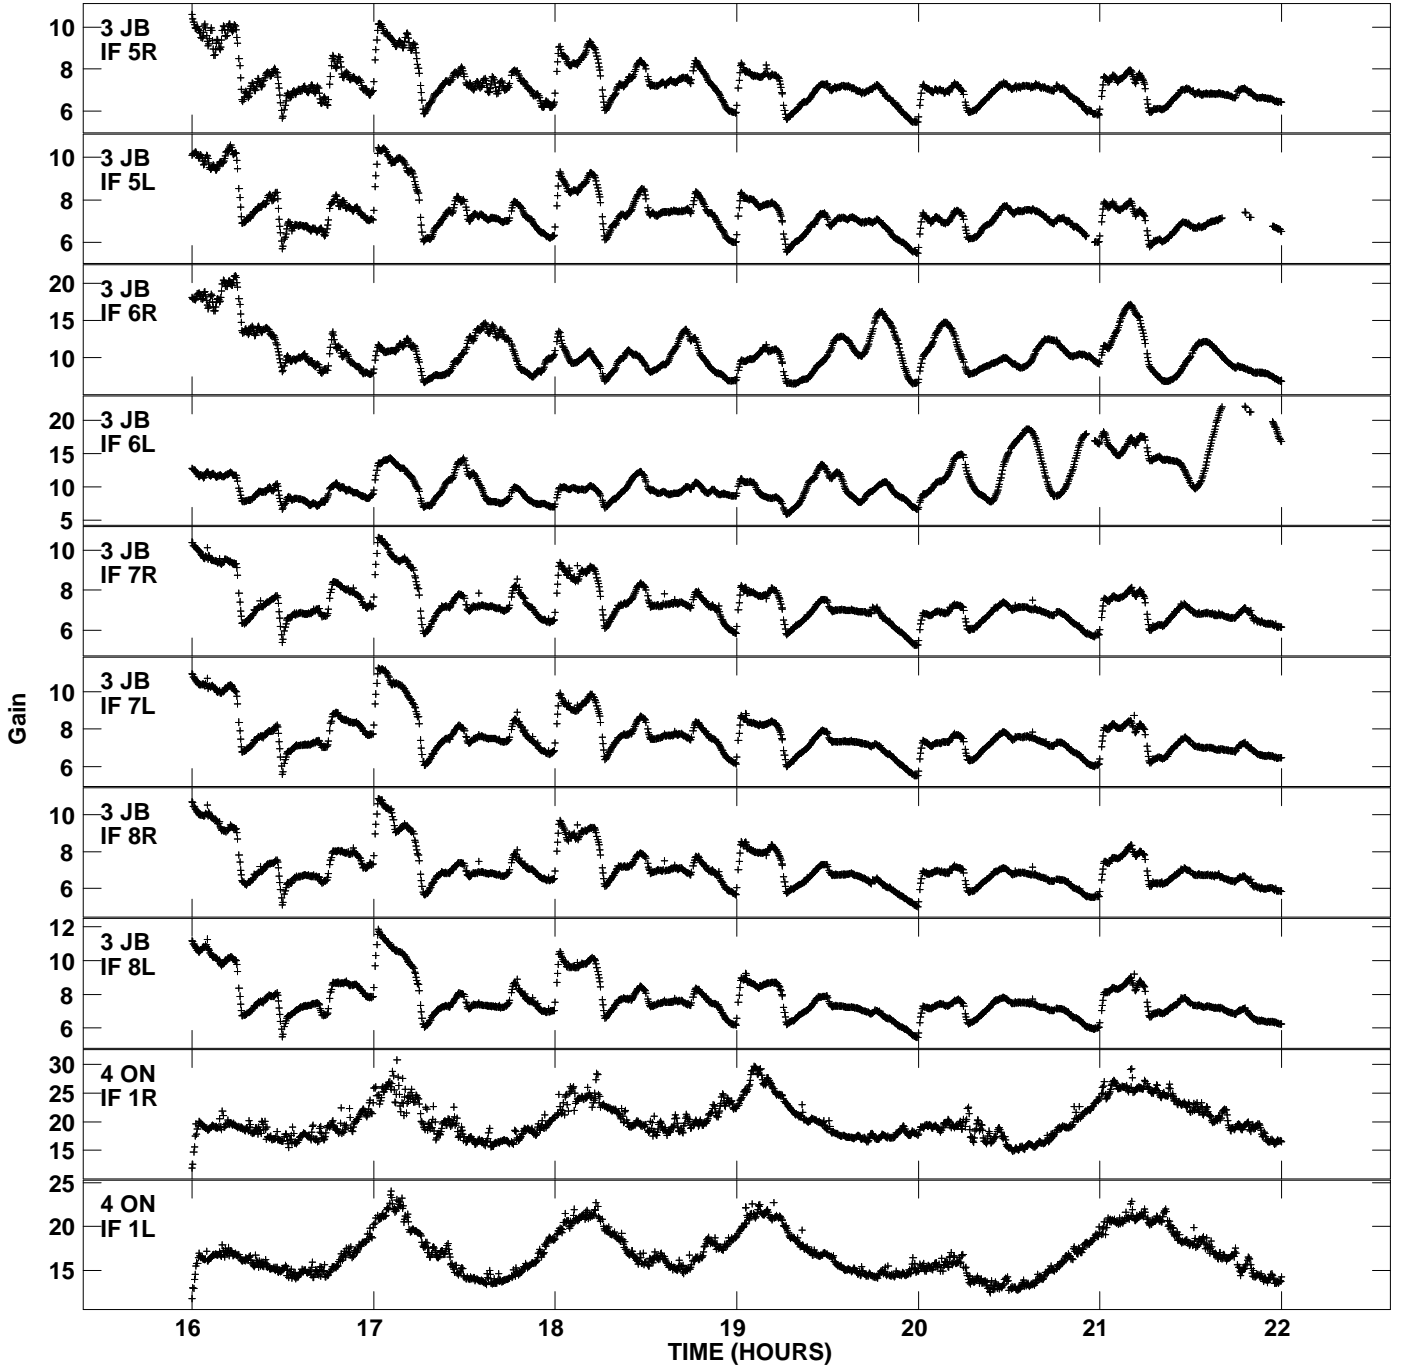

Plot file version 1 created 26-NOV-2012 11:42:37  
Gain amp vs UTC time for EP077\_2.TMP.1  
CL 4 Rpol & Lpol IF 1 - 8

Plot file version 2 created 26-NOV-2012 11:42:37  
Gain amp vs UTC time for EP077\_2.TMP.1  
CL 4 Rpol & Lpol IF 1 - 8

Plot file version 3 created 26-NOV-2012 11:42:37  
Gain amp vs UTC time for EP077\_2.TMP.1  
CL 4 Rpol & Lpol IF 1 - 8

Plot file version 4 created 26-NOV-2012 11:42:37  
Gain amp vs UTC time for EP077\_2.TMP.1  
CL 4 Rpol & Lpol IF 1 - 8

Plot file version 5 created 26-NOV-2012 11:42:37  
Gain amp vs UTC time for EP077\_2.TMP.1  
CL 4 Rpol & Lpol IF 1 - 8

Plot file version 6 created 26-NOV-2012 11:42:37  
Gain amp vs UTC time for EP077\_2.TMP.1  
CL 4 Rpol & Lpol IF 1 - 8

Plot file version 7 created 26-NOV-2012 11:42:37  
Gain amp vs UTC time for EP077\_2.TMP.1  
CL 4 Rpol & Lpol IF 1 - 8

Plot file version 8 created 26-NOV-2012 11:42:37  
Gain amp vs UTC time for EP077\_2.TMP.1  
CL 4 Rpol & Lpol IF 1 - 8