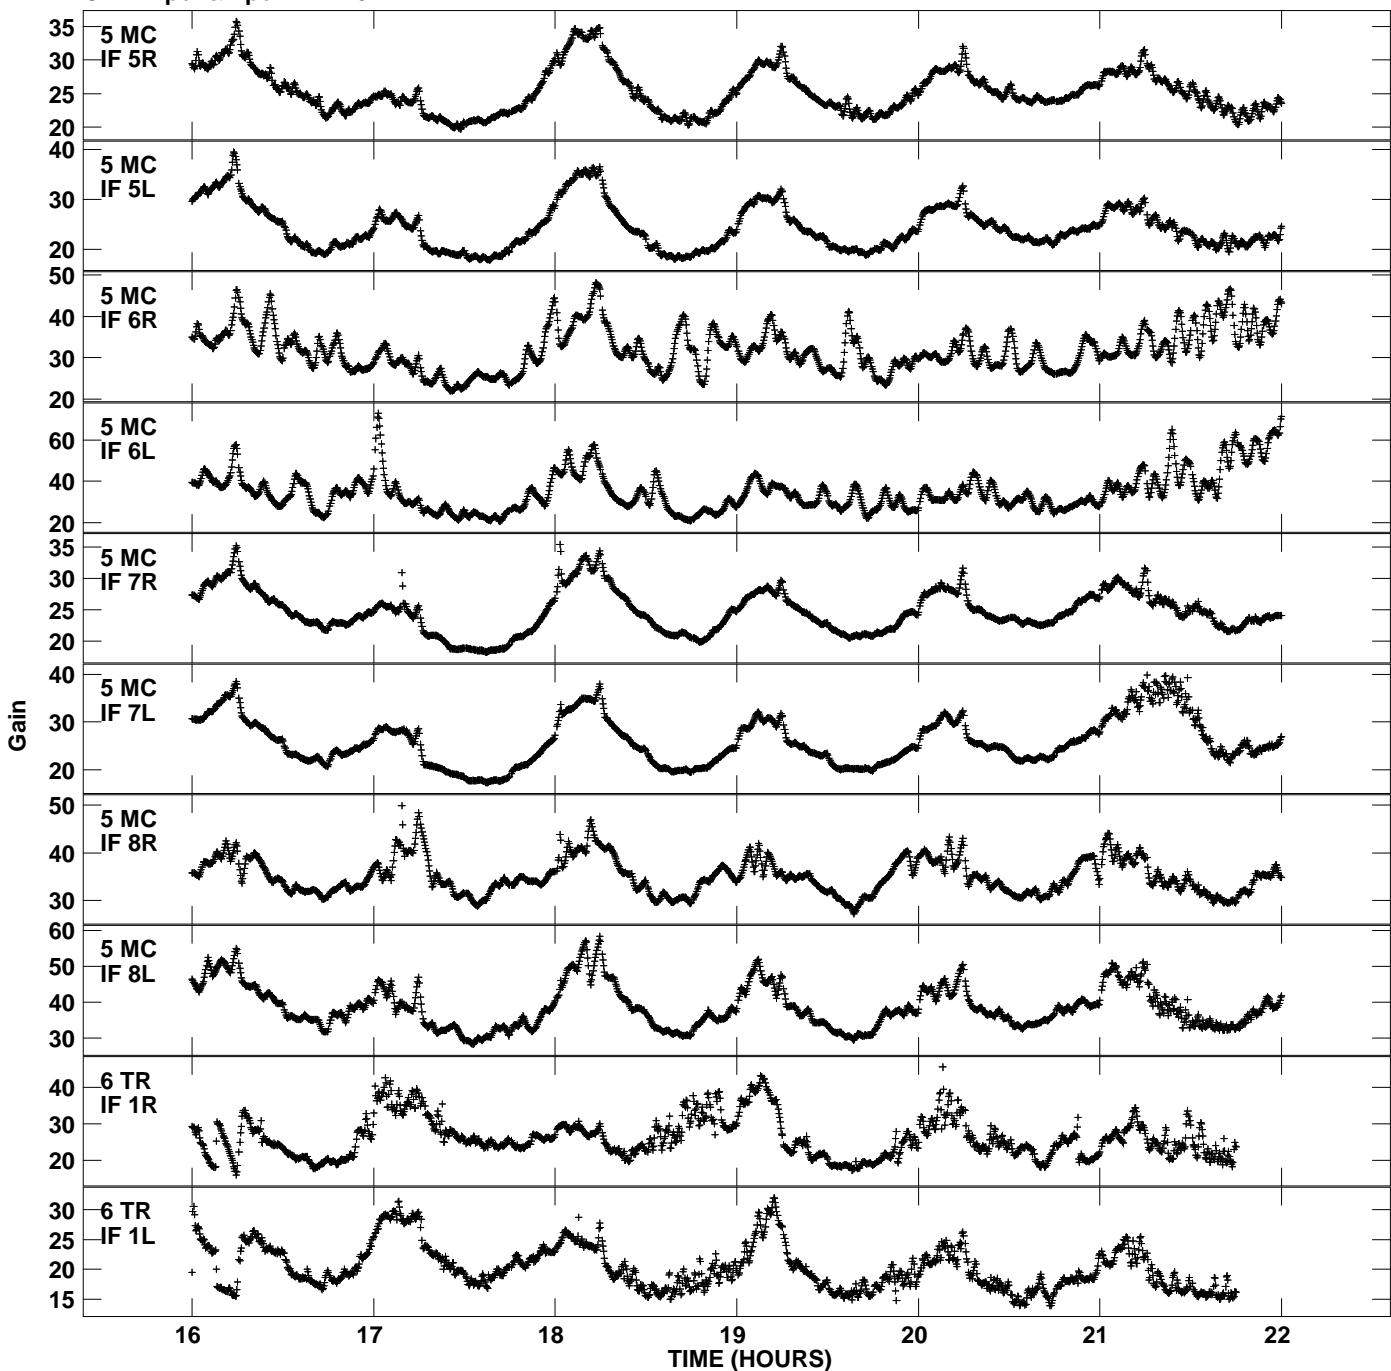

Plot file version 5 created 26-NOV-2012 11:42:37  
Gain amp vs UTC time for EP077\_2.TMP.1  
CL 4 Rpol & Lpol IF 1 - 8

Plot file version 6 created 26-NOV-2012 11:42:37  
Gain amp vs UTC time for EP077\_2.TMP.1  
CL 4 Rpol & Lpol IF 1 - 8

Plot file version 7 created 26-NOV-2012 11:42:37  
Gain amp vs UTC time for EP077\_2.TMP.1  
CL 4 Rpol & Lpol IF 1 - 8

Plot file version 8 created 26-NOV-2012 11:42:37  
Gain amp vs UTC time for EP077\_2.TMP.1  
CL 4 Rpol & Lpol IF 1 - 8