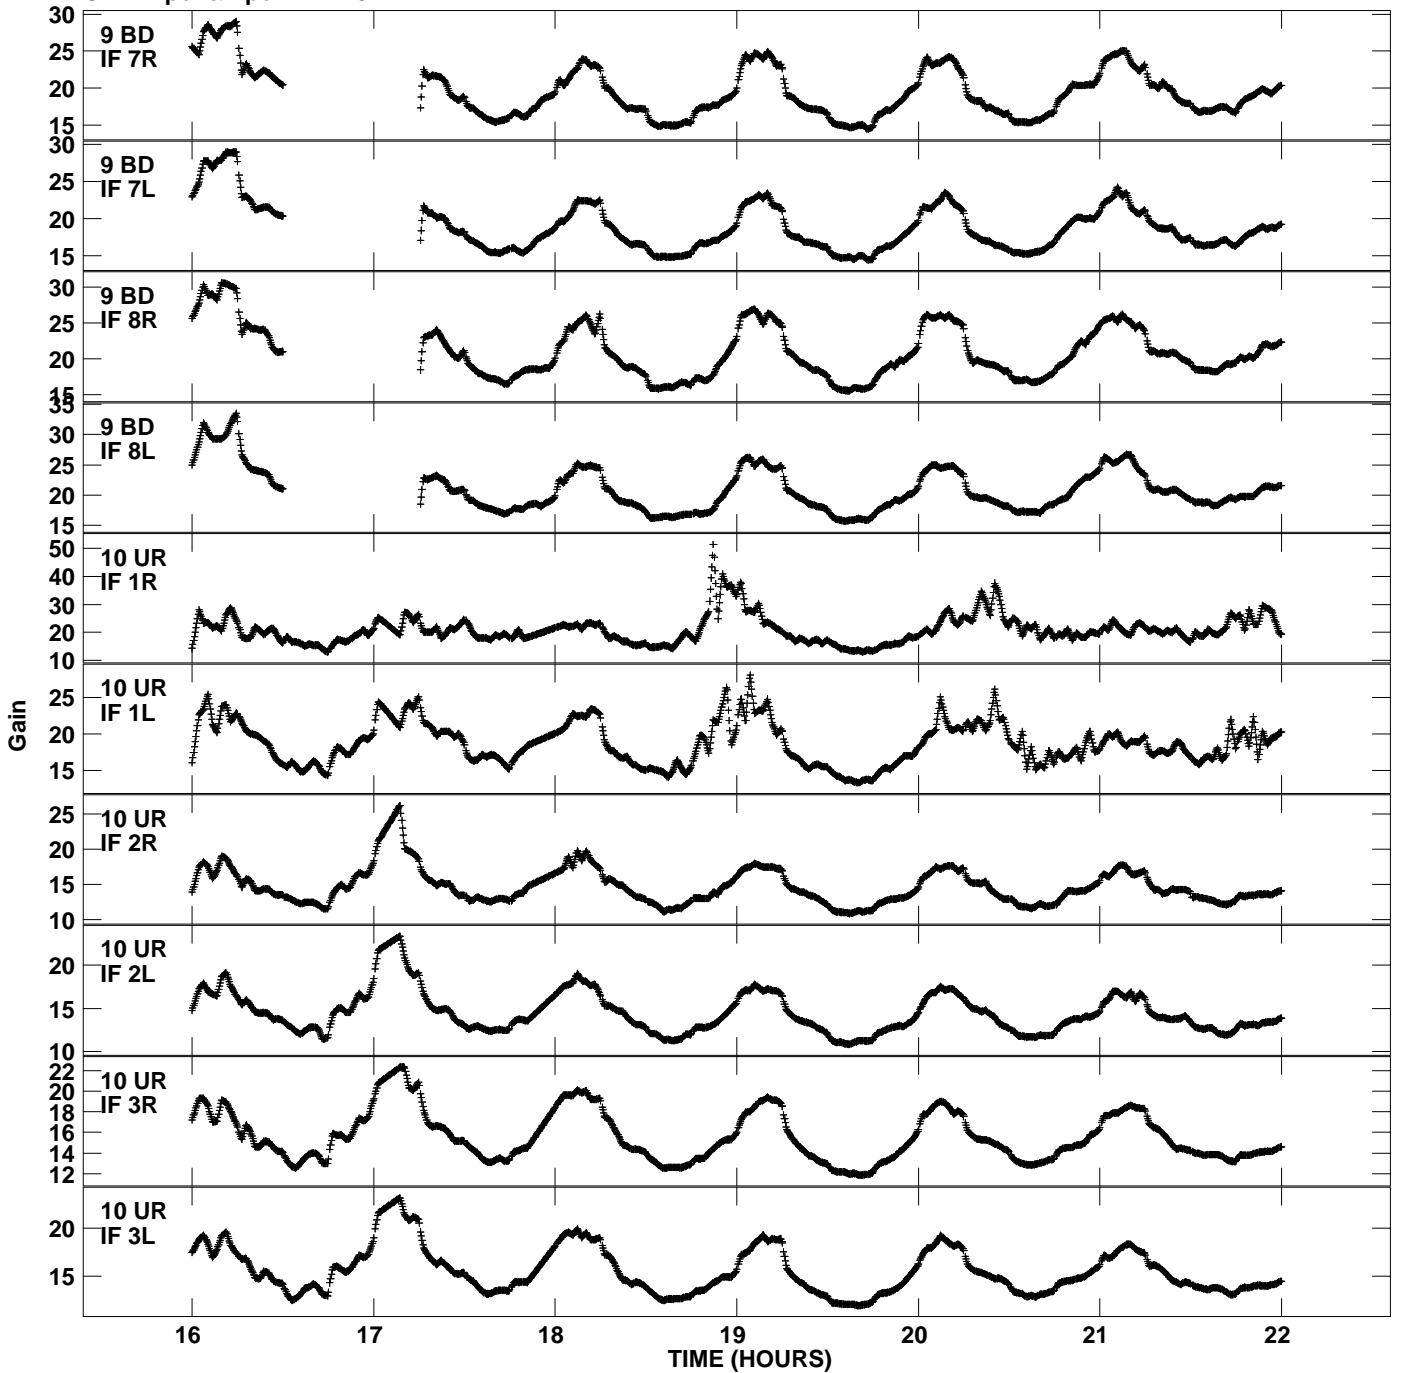

Plot file version 13 created 26-NOV-2012 11:42:37
Gain amp vs UTC time for EP077_2.TMP.1
CL 4 Rpol & Lpol IF 1 - 8