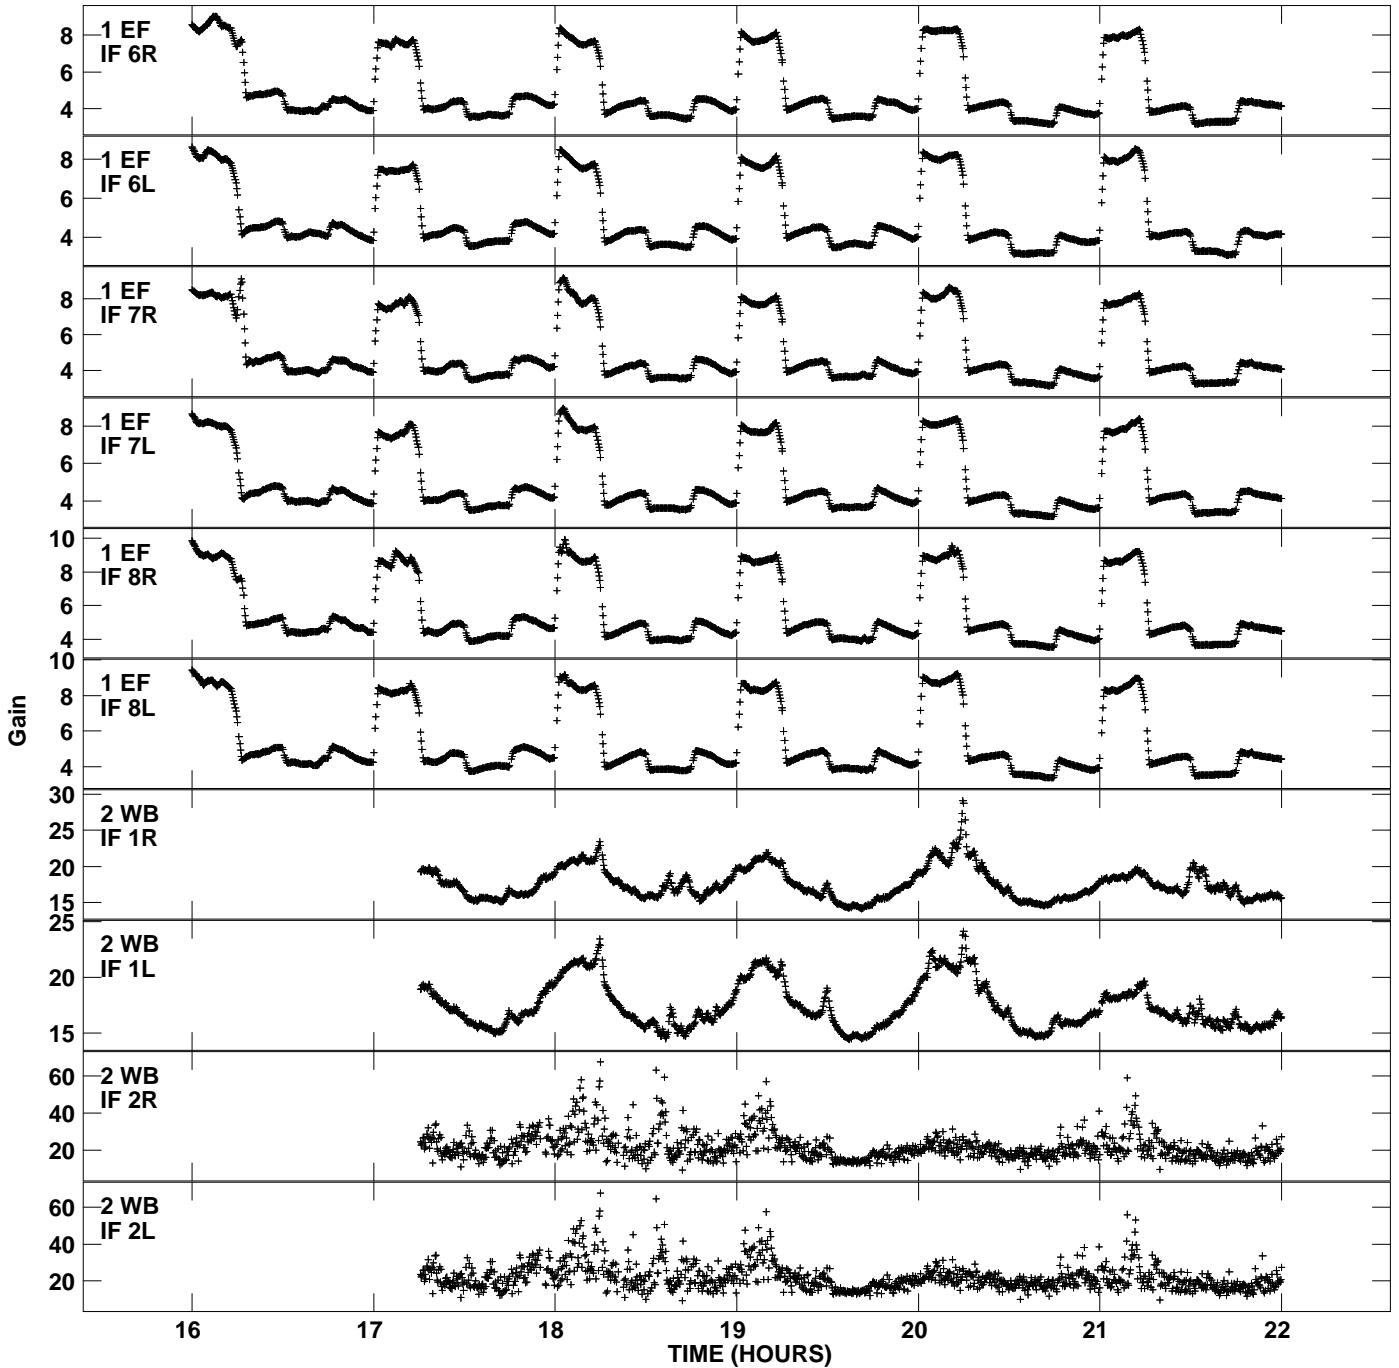

Plot file version 1 created 26-NOV-2012 11:42:37  
Gain amp vs UTC time for EP077\_2.TMP.1  
CL 4 Rpol & Lpol IF 1 - 8

Plot file version 2 created 26-NOV-2012 11:42:37  
Gain amp vs UTC time for EP077\_2.TMP.1  
CL 4 Rpol & Lpol IF 1 - 8

Plot file version 3 created 26-NOV-2012 11:42:37  
Gain amp vs UTC time for EP077\_2.TMP.1  
CL 4 Rpol & Lpol IF 1 - 8

Plot file version 4 created 26-NOV-2012 11:42:37  
Gain amp vs UTC time for EP077\_2.TMP.1  
CL 4 Rpol & Lpol IF 1 - 8

Plot file version 5 created 26-NOV-2012 11:42:37  
Gain amp vs UTC time for EP077\_2.TMP.1  
CL 4 Rpol & Lpol IF 1 - 8

Plot file version 6 created 26-NOV-2012 11:42:37  
Gain amp vs UTC time for EP077\_2.TMP.1  
CL 4 Rpol & Lpol IF 1 - 8

Plot file version 7 created 26-NOV-2012 11:42:37  
Gain amp vs UTC time for EP077\_2.TMP.1  
CL 4 Rpol & Lpol IF 1 - 8

Plot file version 8 created 26-NOV-2012 11:42:37  
Gain amp vs UTC time for EP077\_2.TMP.1  
CL 4 Rpol & Lpol IF 1 - 8