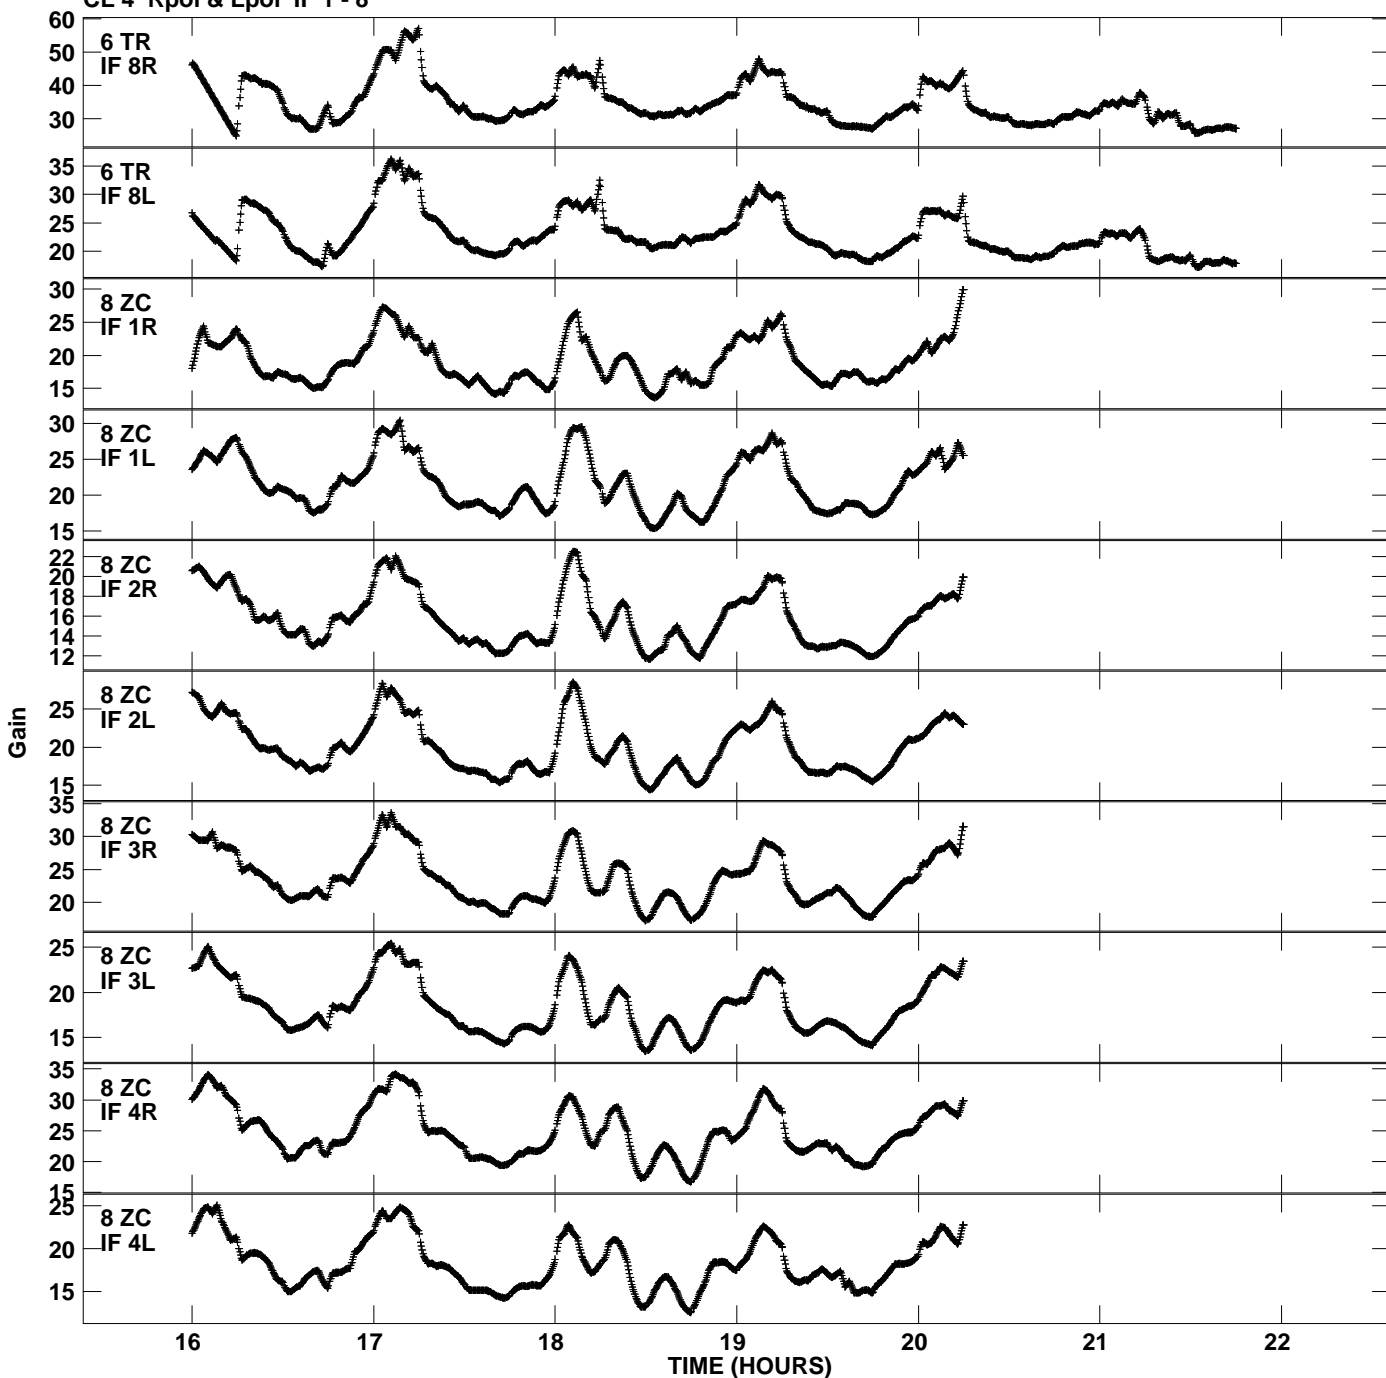

Plot file version 7 created 26-NOV-2012 11:42:37  
Gain amp vs UTC time for EP077\_2.TMP.1  
CL 4 Rpol & Lpol IF 1 - 8

Plot file version 8 created 26-NOV-2012 11:42:37  
Gain amp vs UTC time for EP077\_2.TMP.1  
CL 4 Rpol & Lpol IF 1 - 8

Plot file version 9 created 26-NOV-2012 11:42:37  
Gain amp vs UTC time for EP077\_2.TMP.1  
CL 4 Rpol & Lpol IF 1 - 8

Plot file version 10 created 26-NOV-2012 11:42:37  
Gain amp vs UTC time for EP077\_2.TMP.1  
CL 4 Rpol & Lpol IF 1 - 8