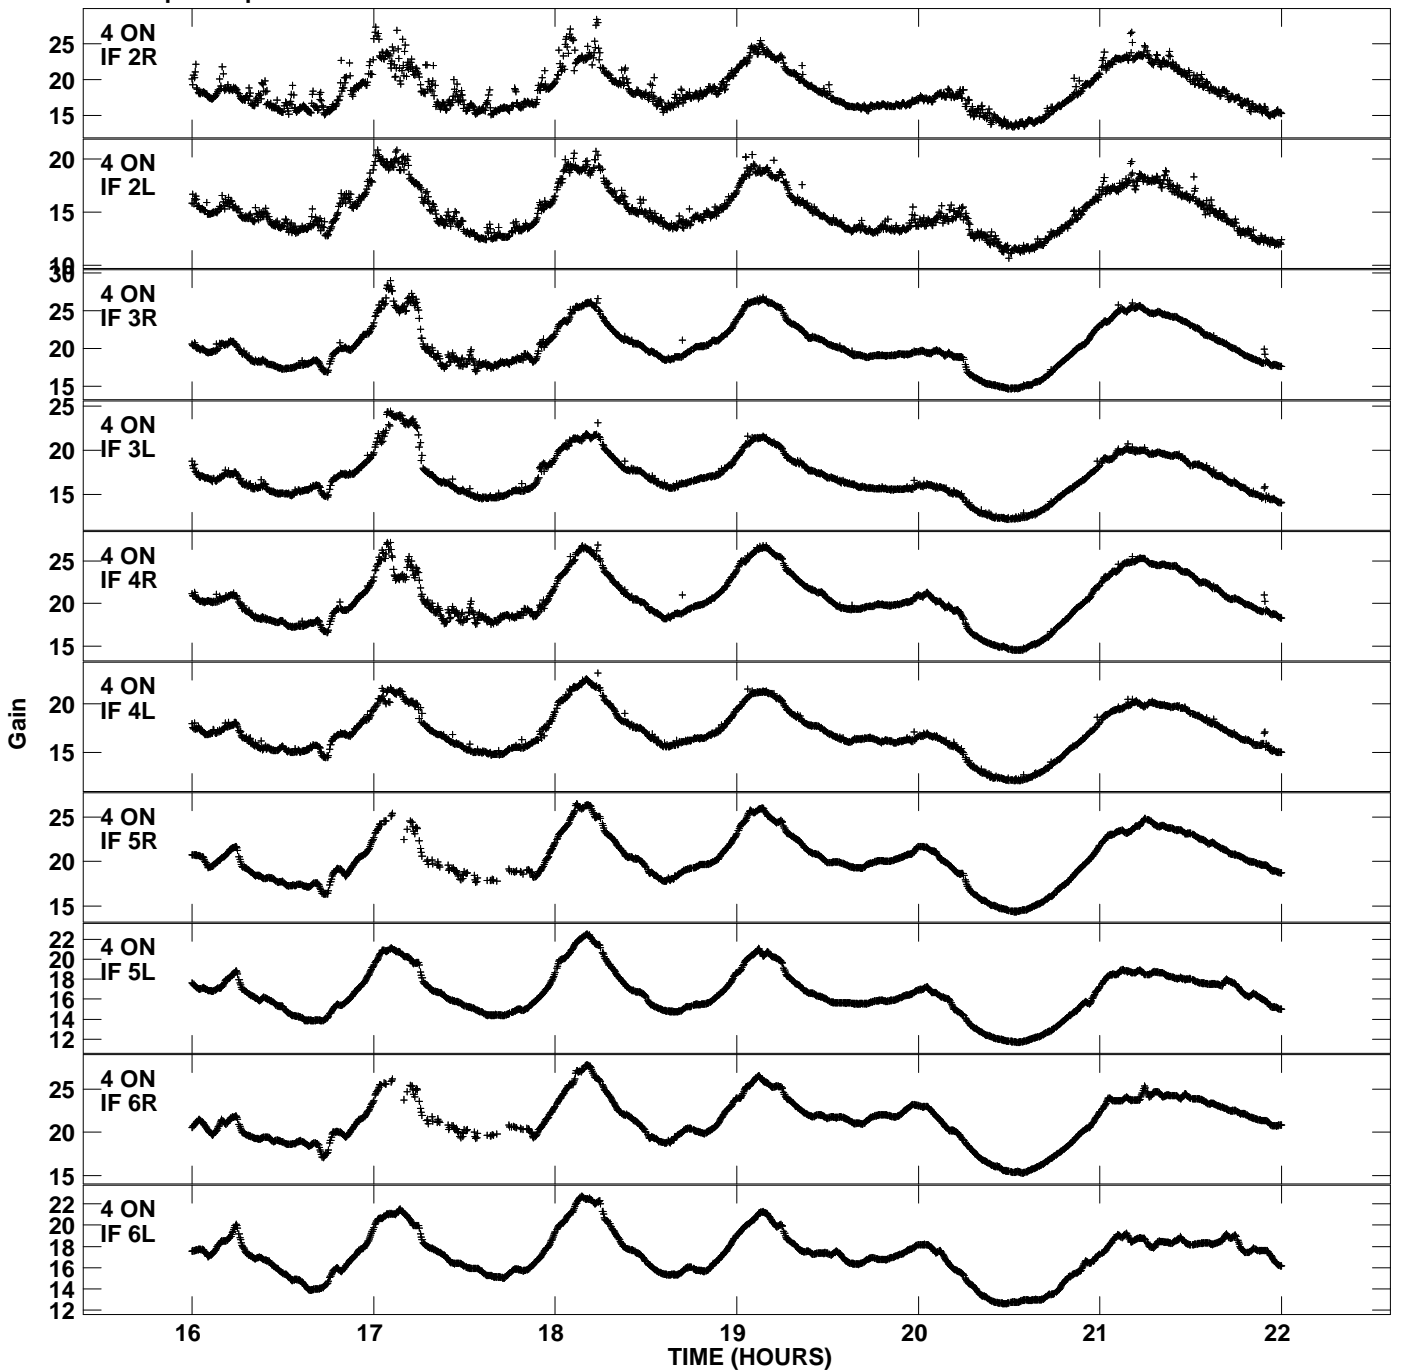

Plot file version 1 created 26-NOV-2012 11:42:37  
Gain amp vs UTC time for EP077\_2.TMP.1  
CL 4 Rpol & Lpol IF 1 - 8

Plot file version 2 created 26-NOV-2012 11:42:37  
Gain amp vs UTC time for EP077\_2.TMP.1  
CL 4 Rpol & Lpol IF 1 - 8

Plot file version 3 created 26-NOV-2012 11:42:37  
Gain amp vs UTC time for EP077\_2.TMP.1  
CL 4 Rpol & Lpol IF 1 - 8

Plot file version 4 created 26-NOV-2012 11:42:37  
Gain amp vs UTC time for EP077\_2.TMP.1  
CL 4 Rpol & Lpol IF 1 - 8

Plot file version 5 created 26-NOV-2012 11:42:37  
Gain amp vs UTC time for EP077\_2.TMP.1  
CL 4 Rpol & Lpol IF 1 - 8

Plot file version 6 created 26-NOV-2012 11:42:37  
Gain amp vs UTC time for EP077\_2.TMP.1  
CL 4 Rpol & Lpol IF 1 - 8

Plot file version 7 created 26-NOV-2012 11:42:37  
Gain amp vs UTC time for EP077\_2.TMP.1  
CL 4 Rpol & Lpol IF 1 - 8

Plot file version 8 created 26-NOV-2012 11:42:37  
Gain amp vs UTC time for EP077\_2.TMP.1  
CL 4 Rpol & Lpol IF 1 - 8