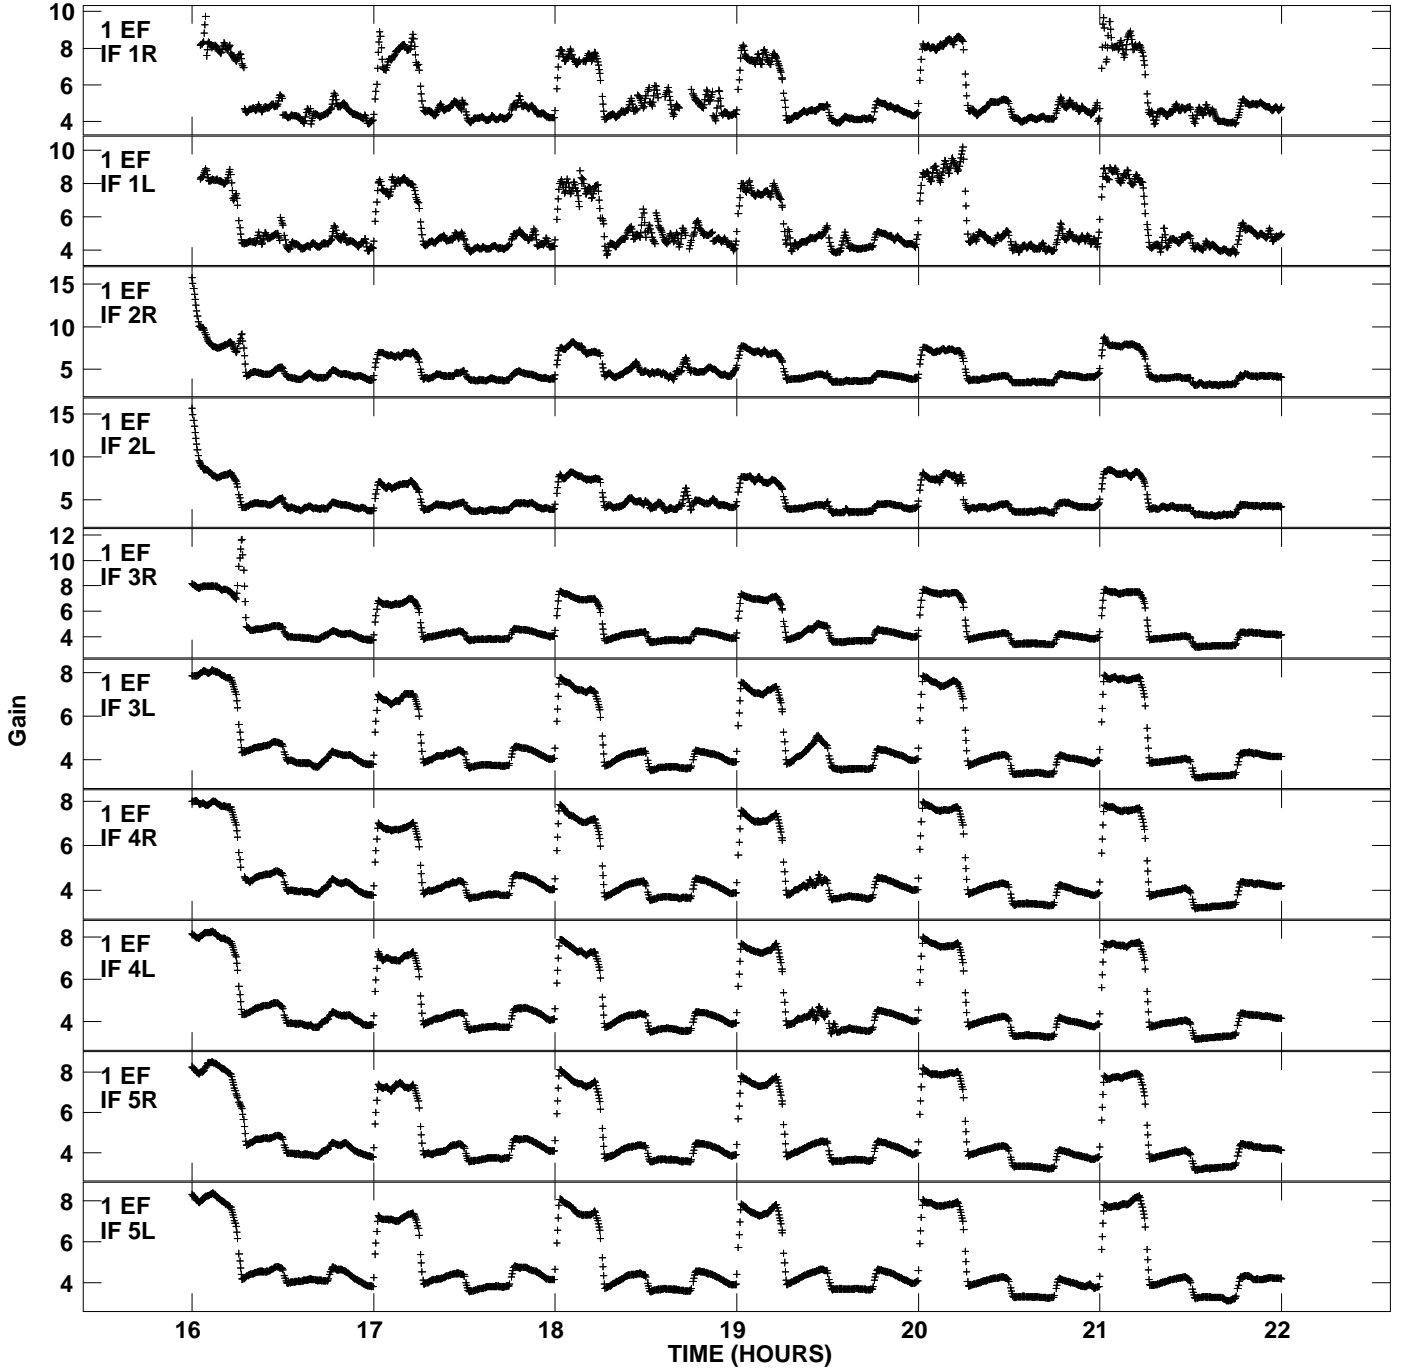

Plot file version 1 created 26-NOV-2012 11:42:37  
Gain amp vs UTC time for EP077\_2.TMP.1  
CL 4 Rpol & Lpol IF 1 - 8

Plot file version 2 created 26-NOV-2012 11:42:37  
Gain amp vs UTC time for EP077\_2.TMP.1  
CL 4 Rpol & Lpol IF 1 - 8

Plot file version 3 created 26-NOV-2012 11:42:37  
Gain amp vs UTC time for EP077\_2.TMP.1  
CL 4 Rpol & Lpol IF 1 - 8

Plot file version 4 created 26-NOV-2012 11:42:37  
Gain amp vs UTC time for EP077\_2.TMP.1  
CL 4 Rpol & Lpol IF 1 - 8

Plot file version 5 created 26-NOV-2012 11:42:37  
Gain amp vs UTC time for EP077\_2.TMP.1  
CL 4 Rpol & Lpol IF 1 - 8

Plot file version 6 created 26-NOV-2012 11:42:37  
Gain amp vs UTC time for EP077\_2.TMP.1  
CL 4 Rpol & Lpol IF 1 - 8

Plot file version 7 created 26-NOV-2012 11:42:37  
Gain amp vs UTC time for EP077\_2.TMP.1  
CL 4 Rpol & Lpol IF 1 - 8

Plot file version 8 created 26-NOV-2012 11:42:37  
Gain amp vs UTC time for EP077\_2.TMP.1  
CL 4 Rpol & Lpol IF 1 - 8