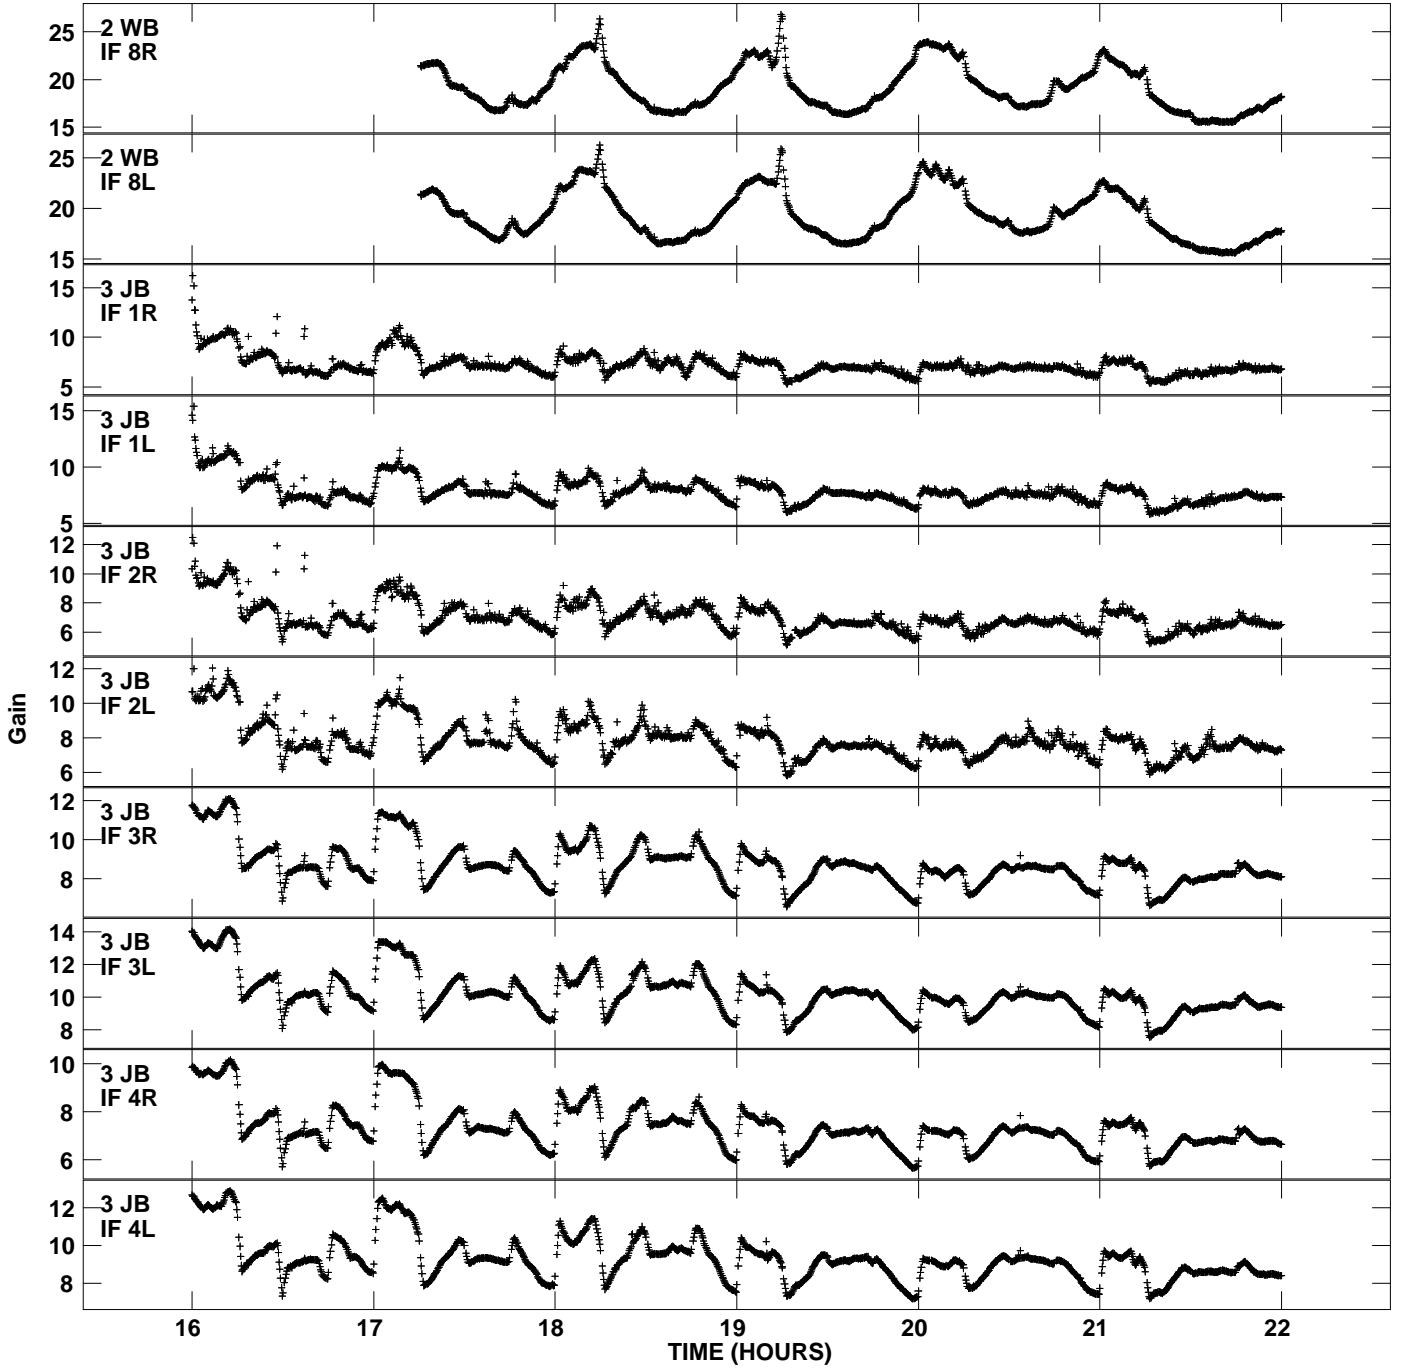

Plot file version 1 created 26-NOV-2012 11:42:37  
Gain amp vs UTC time for EP077\_2.TMP.1  
CL 4 Rpol & Lpol IF 1 - 8

Plot file version 2 created 26-NOV-2012 11:42:37  
Gain amp vs UTC time for EP077\_2.TMP.1  
CL 4 Rpol & Lpol IF 1 - 8

Plot file version 3 created 26-NOV-2012 11:42:37  
Gain amp vs UTC time for EP077\_2.TMP.1  
CL 4 Rpol & Lpol IF 1 - 8

Plot file version 4 created 26-NOV-2012 11:42:37  
Gain amp vs UTC time for EP077\_2.TMP.1  
CL 4 Rpol & Lpol IF 1 - 8

Plot file version 5 created 26-NOV-2012 11:42:37  
Gain amp vs UTC time for EP077\_2.TMP.1  
CL 4 Rpol & Lpol IF 1 - 8

Plot file version 6 created 26-NOV-2012 11:42:37  
Gain amp vs UTC time for EP077\_2.TMP.1  
CL 4 Rpol & Lpol IF 1 - 8

Plot file version 7 created 26-NOV-2012 11:42:37  
Gain amp vs UTC time for EP077\_2.TMP.1  
CL 4 Rpol & Lpol IF 1 - 8

Plot file version 8 created 26-NOV-2012 11:42:37  
Gain amp vs UTC time for EP077\_2.TMP.1  
CL 4 Rpol & Lpol IF 1 - 8