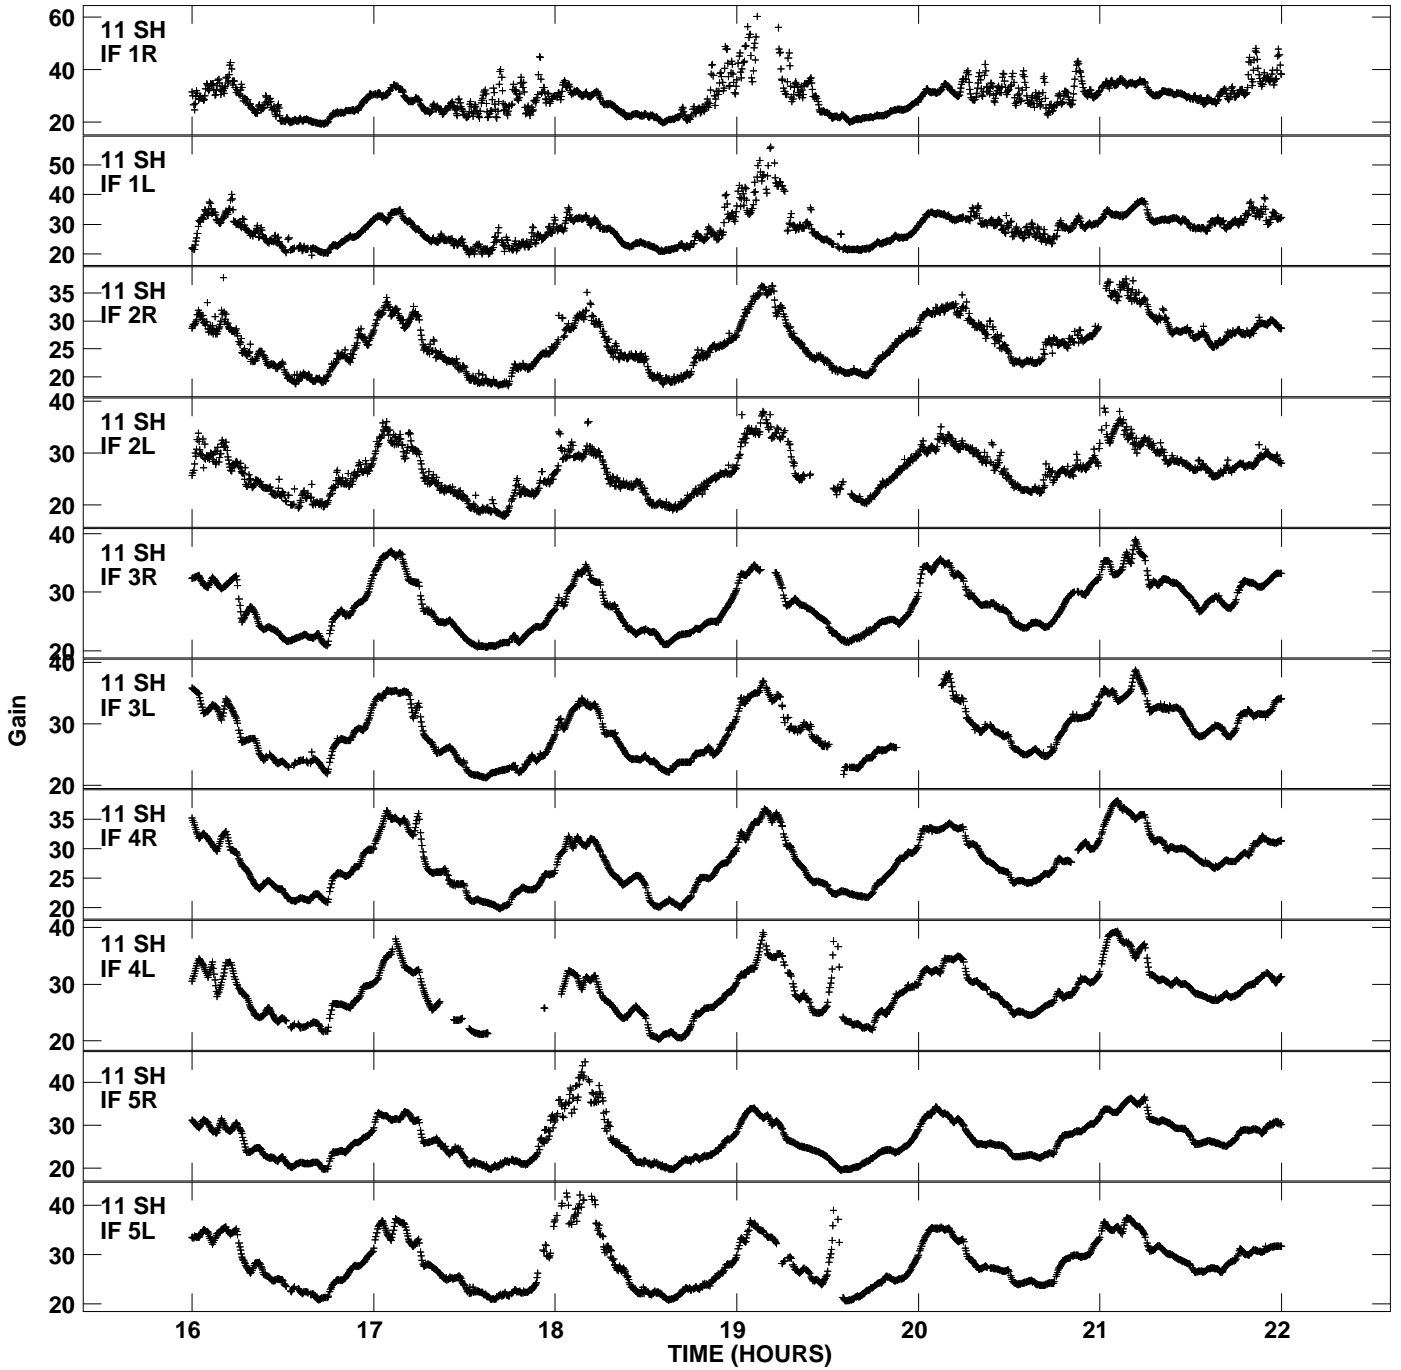

Plot file version 15 created 26-NOV-2012 11:42:37
Gain amp vs UTC time for EP077_2.TMP.1
CL 4 Rpol & Lpol IF 1 - 8