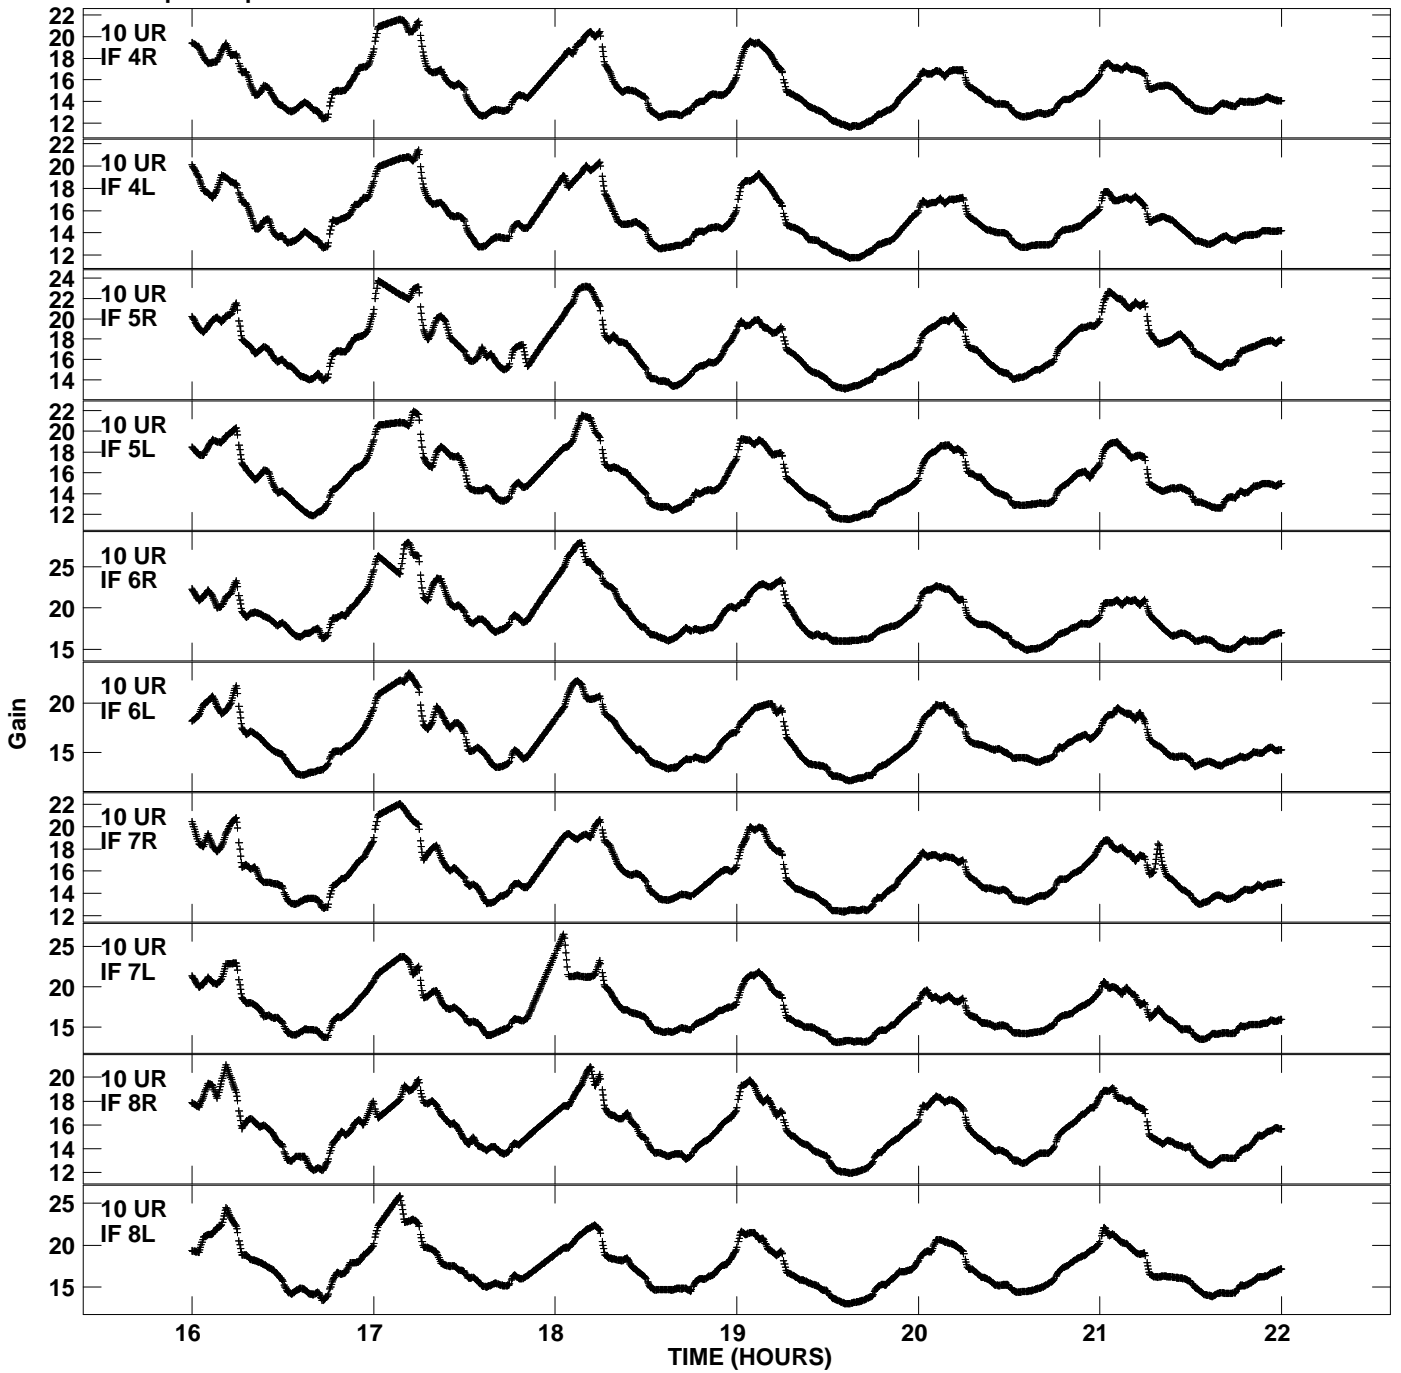

Plot file version 11 created 26-NOV-2012 11:42:37  
Gain amp vs UTC time for EP077\_2.TMP.1  
CL 4 Rpol & Lpol IF 1 - 8

Plot file version 12 created 26-NOV-2012 11:42:37  
Gain amp vs UTC time for EP077\_2.TMP.1  
CL 4 Rpol & Lpol IF 1 - 8

Plot file version 13 created 26-NOV-2012 11:42:37  
Gain amp vs UTC time for EP077\_2.TMP.1  
CL 4 Rpol & Lpol IF 1 - 8

Plot file version 14 created 26-NOV-2012 11:42:37  
Gain amp vs UTC time for EP077\_2.TMP.1  
CL 4 Rpol & Lpol IF 1 - 8