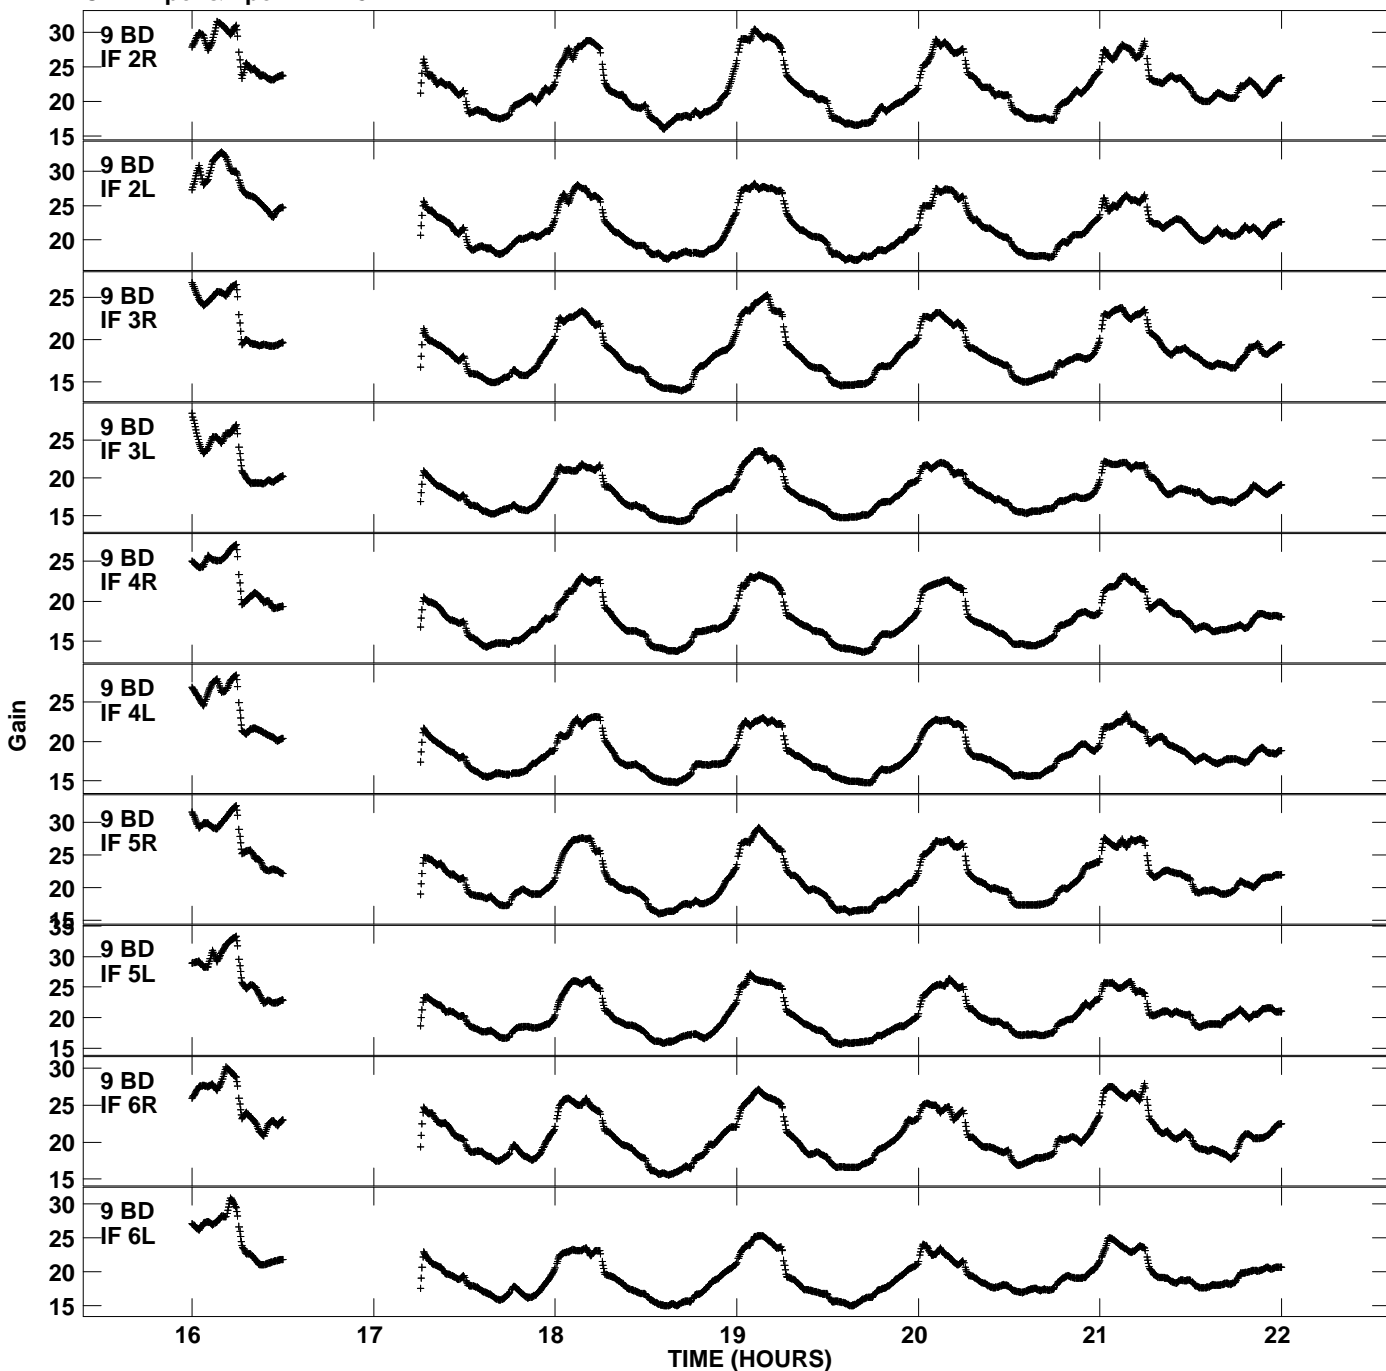

Plot file version 12 created 26-NOV-2012 11:42:37
Gain amp vs UTC time for EP077_2.TMP.1
CL 4 Rpol & Lpol IF 1 - 8