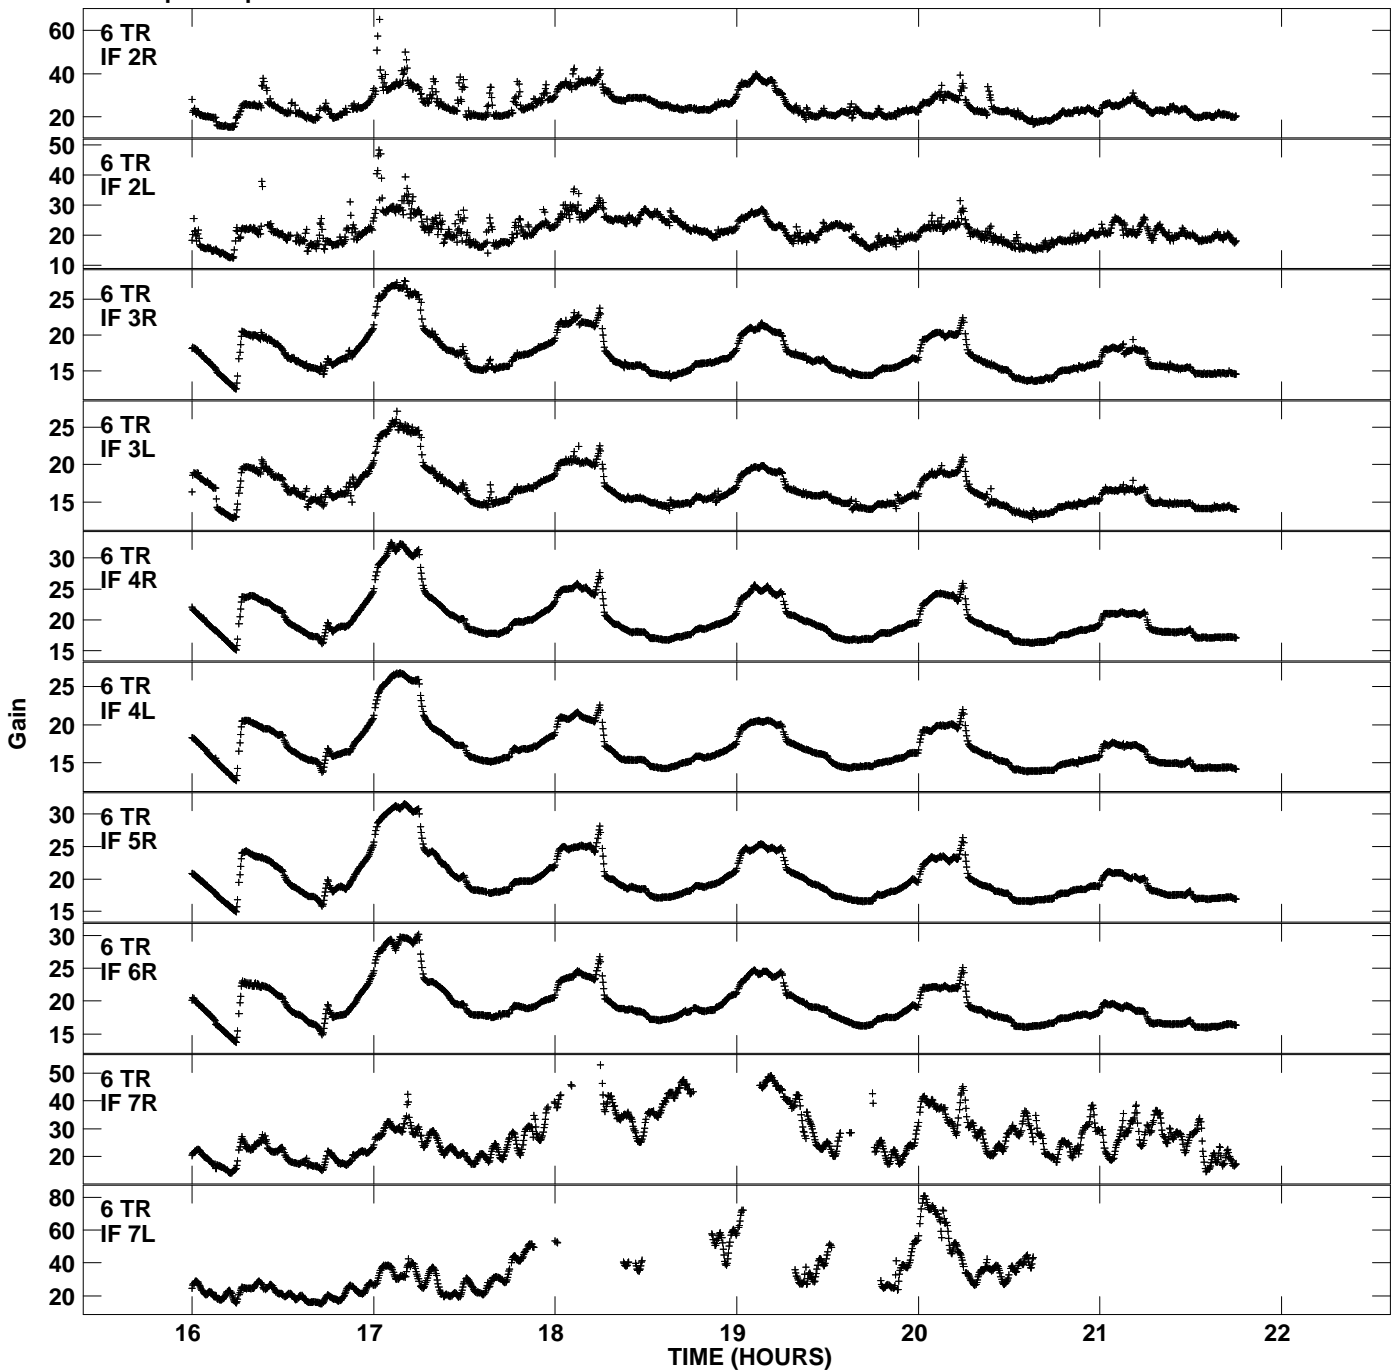

Plot file version 9 created 26-NOV-2012 11:42:37
Gain amp vs UTC time for EP077_2.TMP.1
CL 4 Rpol & Lpol IF 1 - 8