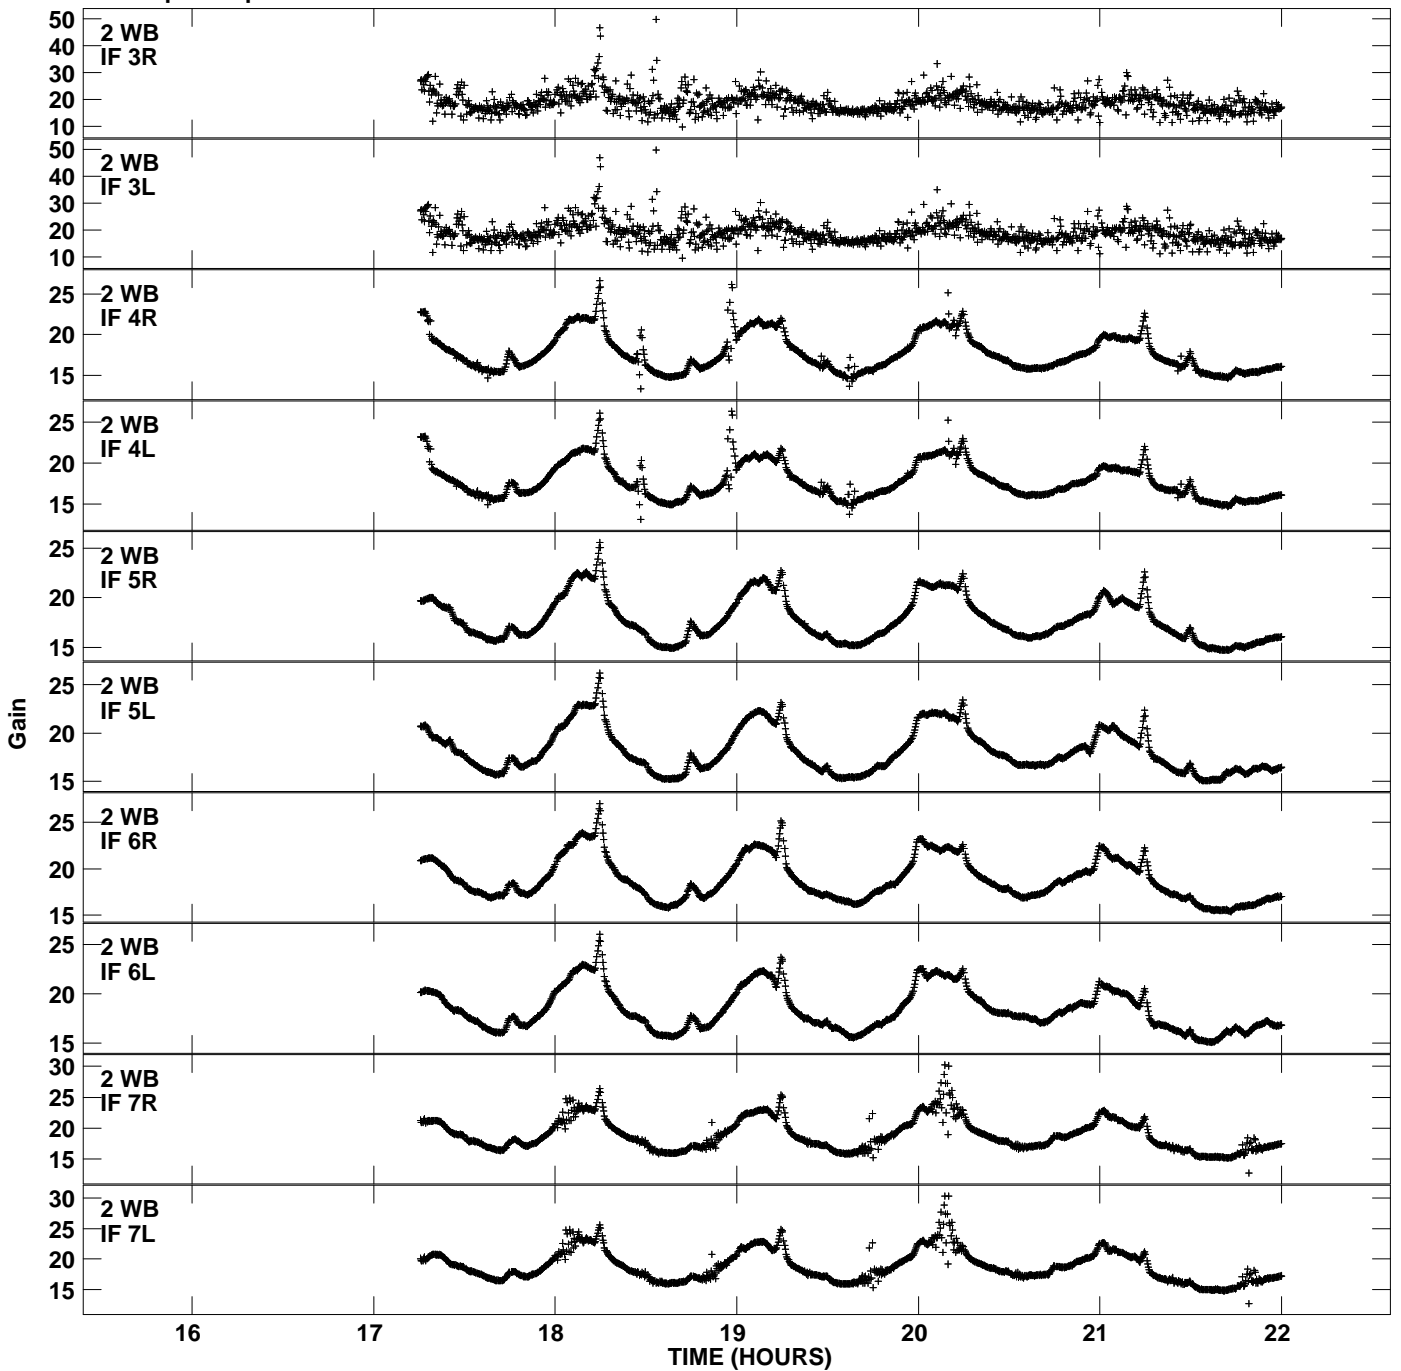

Plot file version 1 created 26-NOV-2012 11:42:37  
Gain amp vs UTC time for EP077\_2.TMP.1  
CL 4 Rpol & Lpol IF 1 - 8

Plot file version 2 created 26-NOV-2012 11:42:37  
Gain amp vs UTC time for EP077\_2.TMP.1  
CL 4 Rpol & Lpol IF 1 - 8

Plot file version 3 created 26-NOV-2012 11:42:37  
Gain amp vs UTC time for EP077\_2.TMP.1  
CL 4 Rpol & Lpol IF 1 - 8

Plot file version 4 created 26-NOV-2012 11:42:37  
Gain amp vs UTC time for EP077\_2.TMP.1  
CL 4 Rpol & Lpol IF 1 - 8

Plot file version 5 created 26-NOV-2012 11:42:37  
Gain amp vs UTC time for EP077\_2.TMP.1  
CL 4 Rpol & Lpol IF 1 - 8

Plot file version 6 created 26-NOV-2012 11:42:37  
Gain amp vs UTC time for EP077\_2.TMP.1  
CL 4 Rpol & Lpol IF 1 - 8

Plot file version 7 created 26-NOV-2012 11:42:37  
Gain amp vs UTC time for EP077\_2.TMP.1  
CL 4 Rpol & Lpol IF 1 - 8

Plot file version 8 created 26-NOV-2012 11:42:37  
Gain amp vs UTC time for EP077\_2.TMP.1  
CL 4 Rpol & Lpol IF 1 - 8