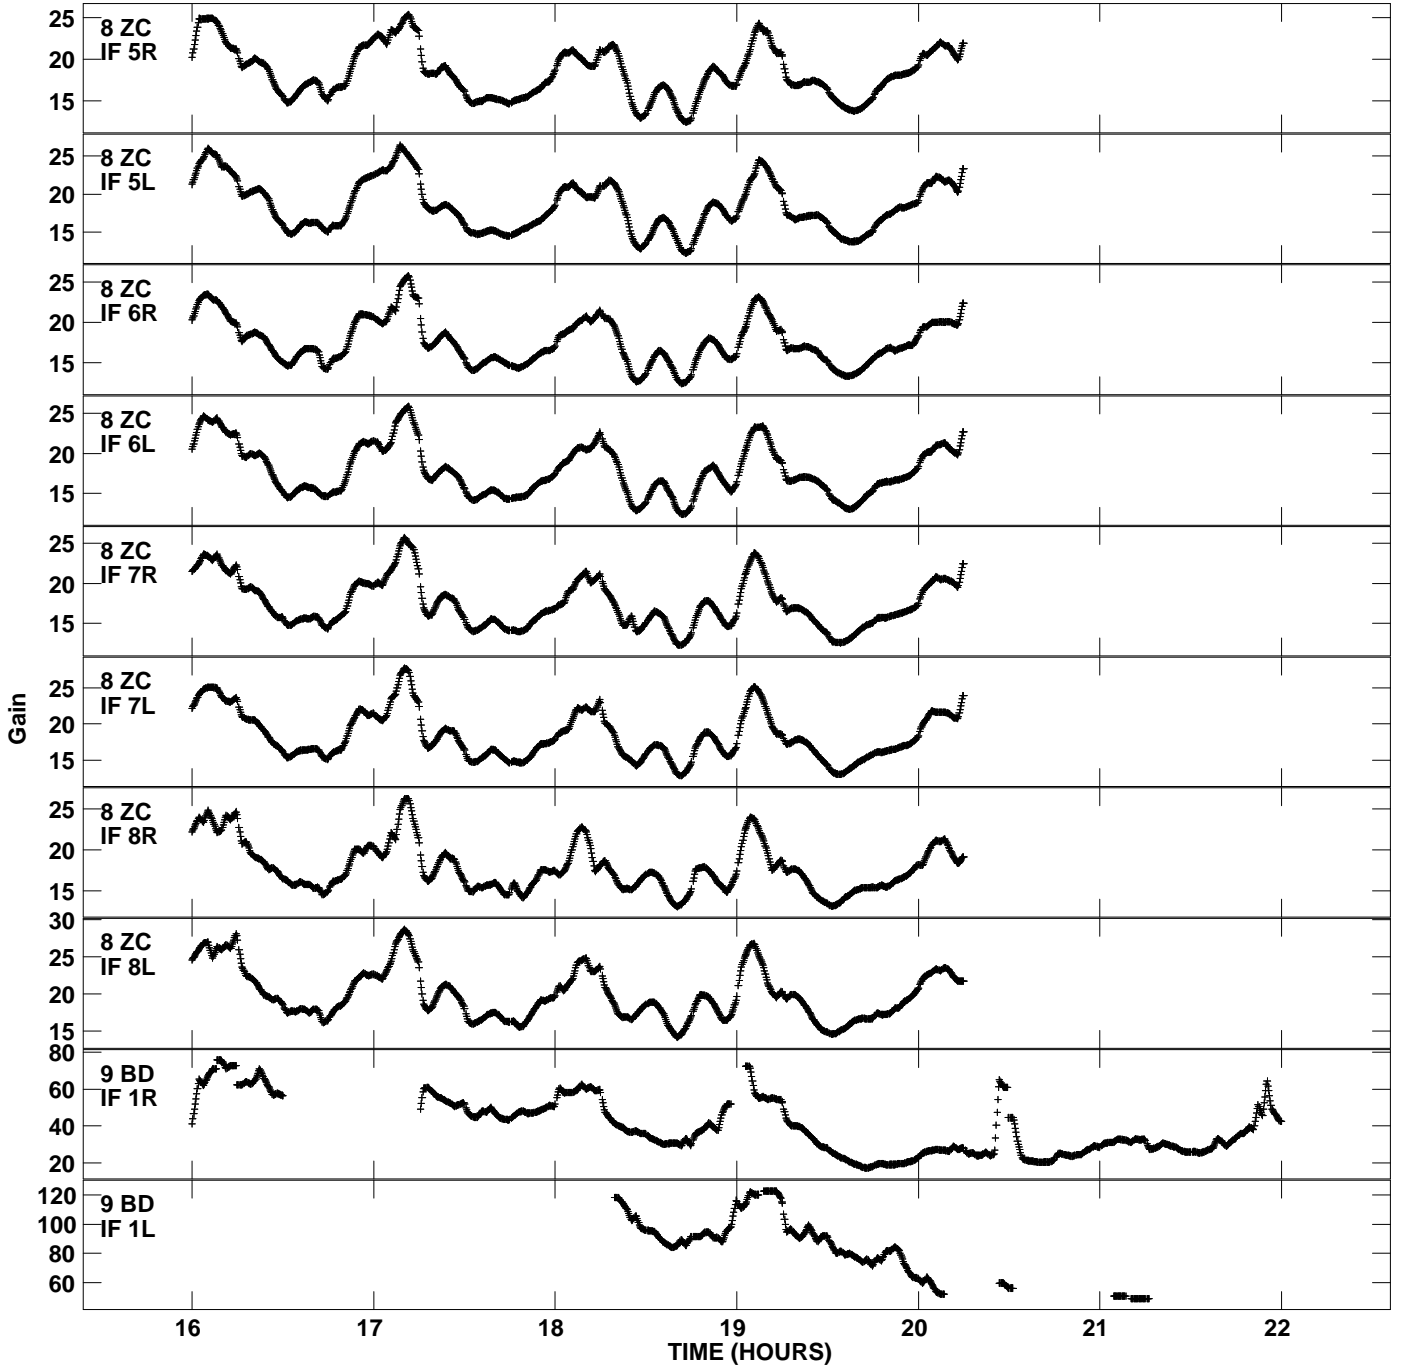

Plot file version 11 created 26-NOV-2012 11:42:37
Gain amp vs UTC time for EP077_2.TMP.1
CL 4 Rpol & Lpol IF 1 - 8