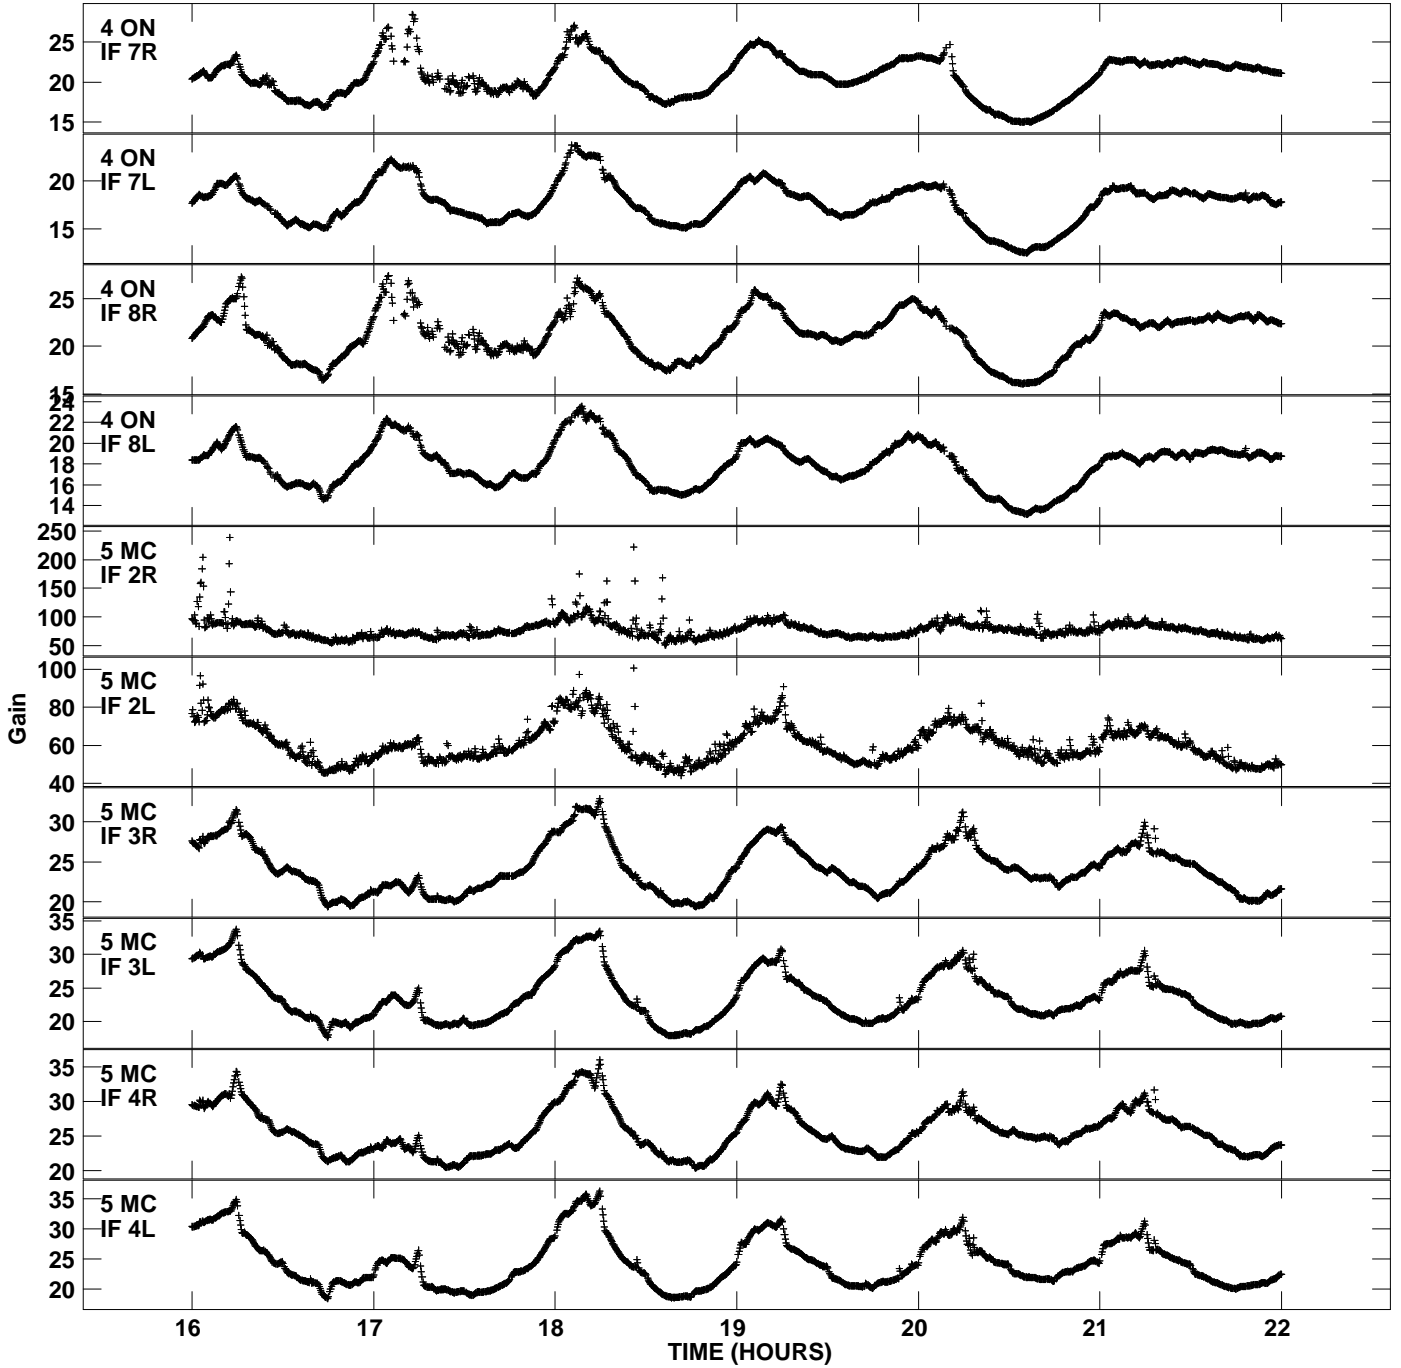

Plot file version 7 created 26-NOV-2012 11:42:37
Gain amp vs UTC time for EP077_2.TMP.1
CL 4 Rpol & Lpol IF 1 - 8