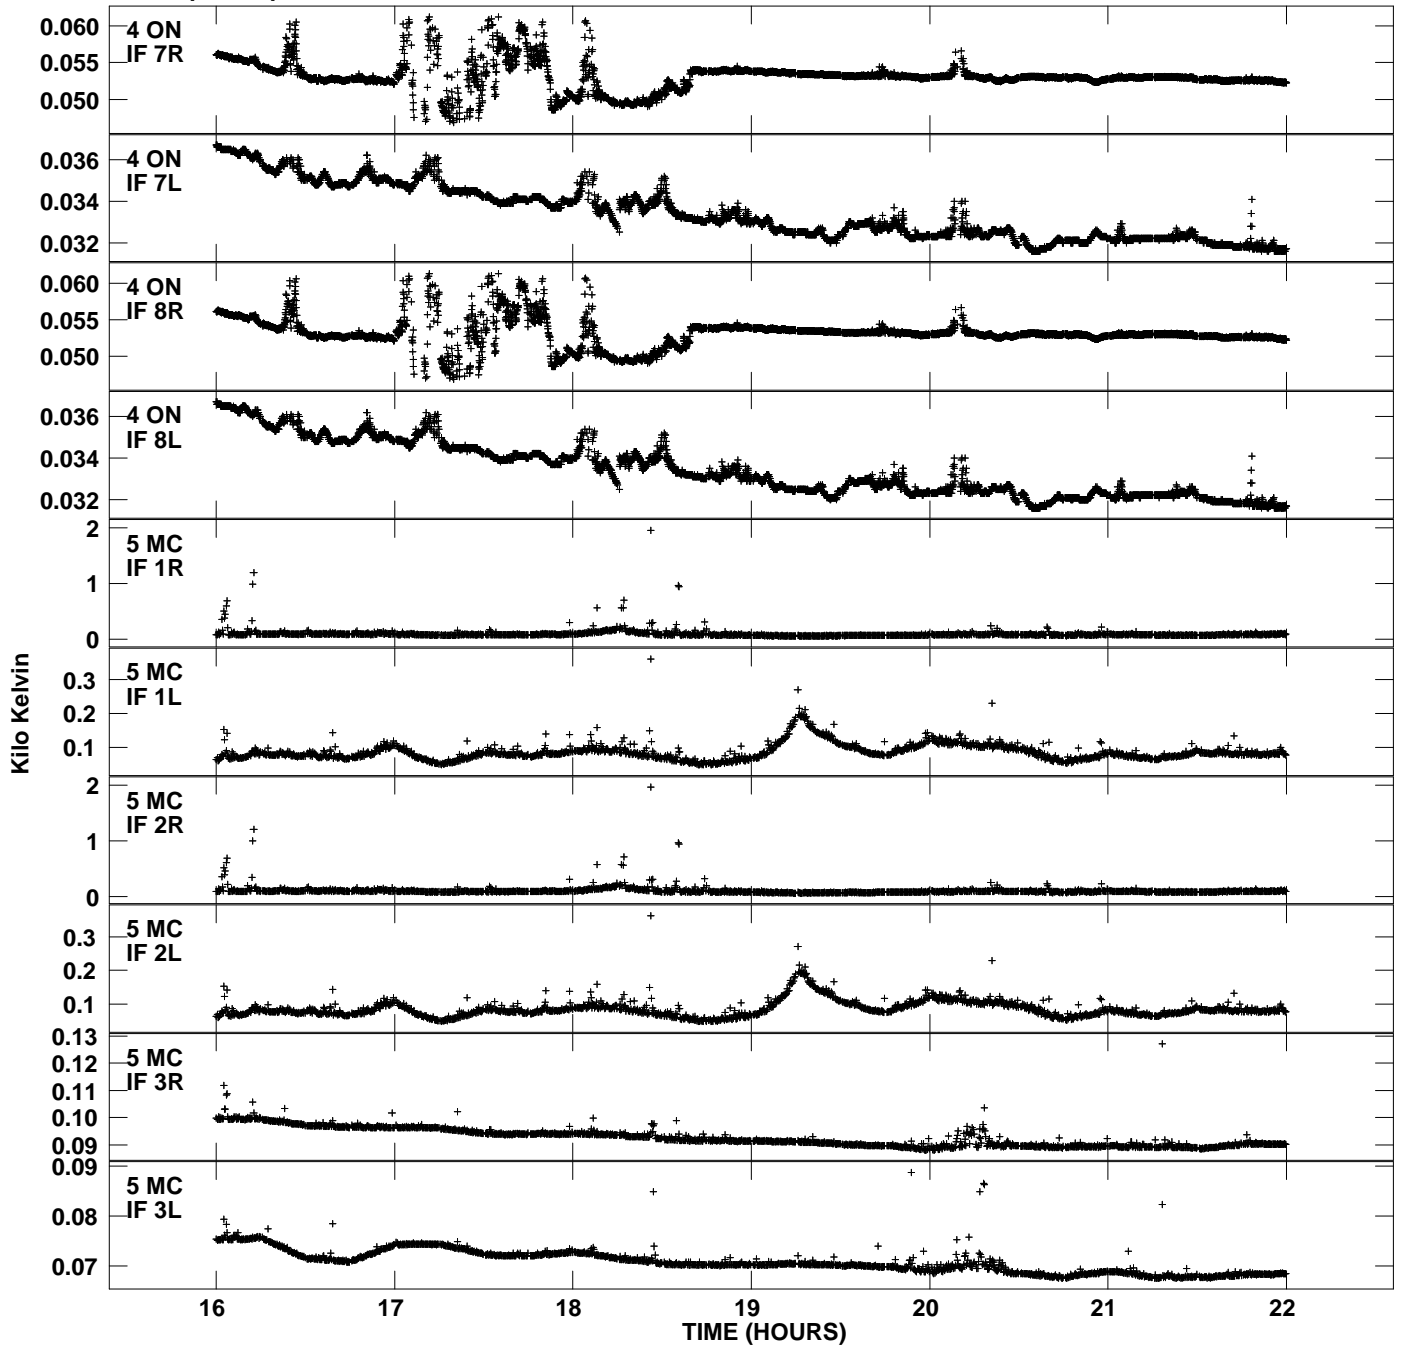

Plot file version 3 created 26-NOV-2012 11:06:42
Tsyst vs UTC time for EP077_2.UVDATA.1
TY 1 Rpol & Lpol IF 1 - 8

Plot file version 4 created 26-NOV-2012 11:06:42
Tsyst vs UTC time for EP077_2.UVDATA.1
TY 1 Rpol & Lpol IF 1 - 8

Plot file version 5 created 26-NOV-2012 11:06:42
Tsyst vs UTC time for EP077_2.UVDATA.1
TY 1 Rpol & Lpol IF 1 - 8

Plot file version 6 created 26-NOV-2012 11:06:42
Tsys vs UTC time for EP077_2.UVDATA.1
TY 1 Rpol & Lpol IF 1 - 8

Plot file version 7 created 26-NOV-2012 11:06:42
Tsyst vs UTC time for EP077_2.UVDATA.1
TY 1 Rpol & Lpol IF 1 - 8

Plot file version 8 created 26-NOV-2012 11:06:42
Tsys vs UTC time for EP077_2.UVDATA.1
TY 1 Rpol & Lpol IF 1 - 8