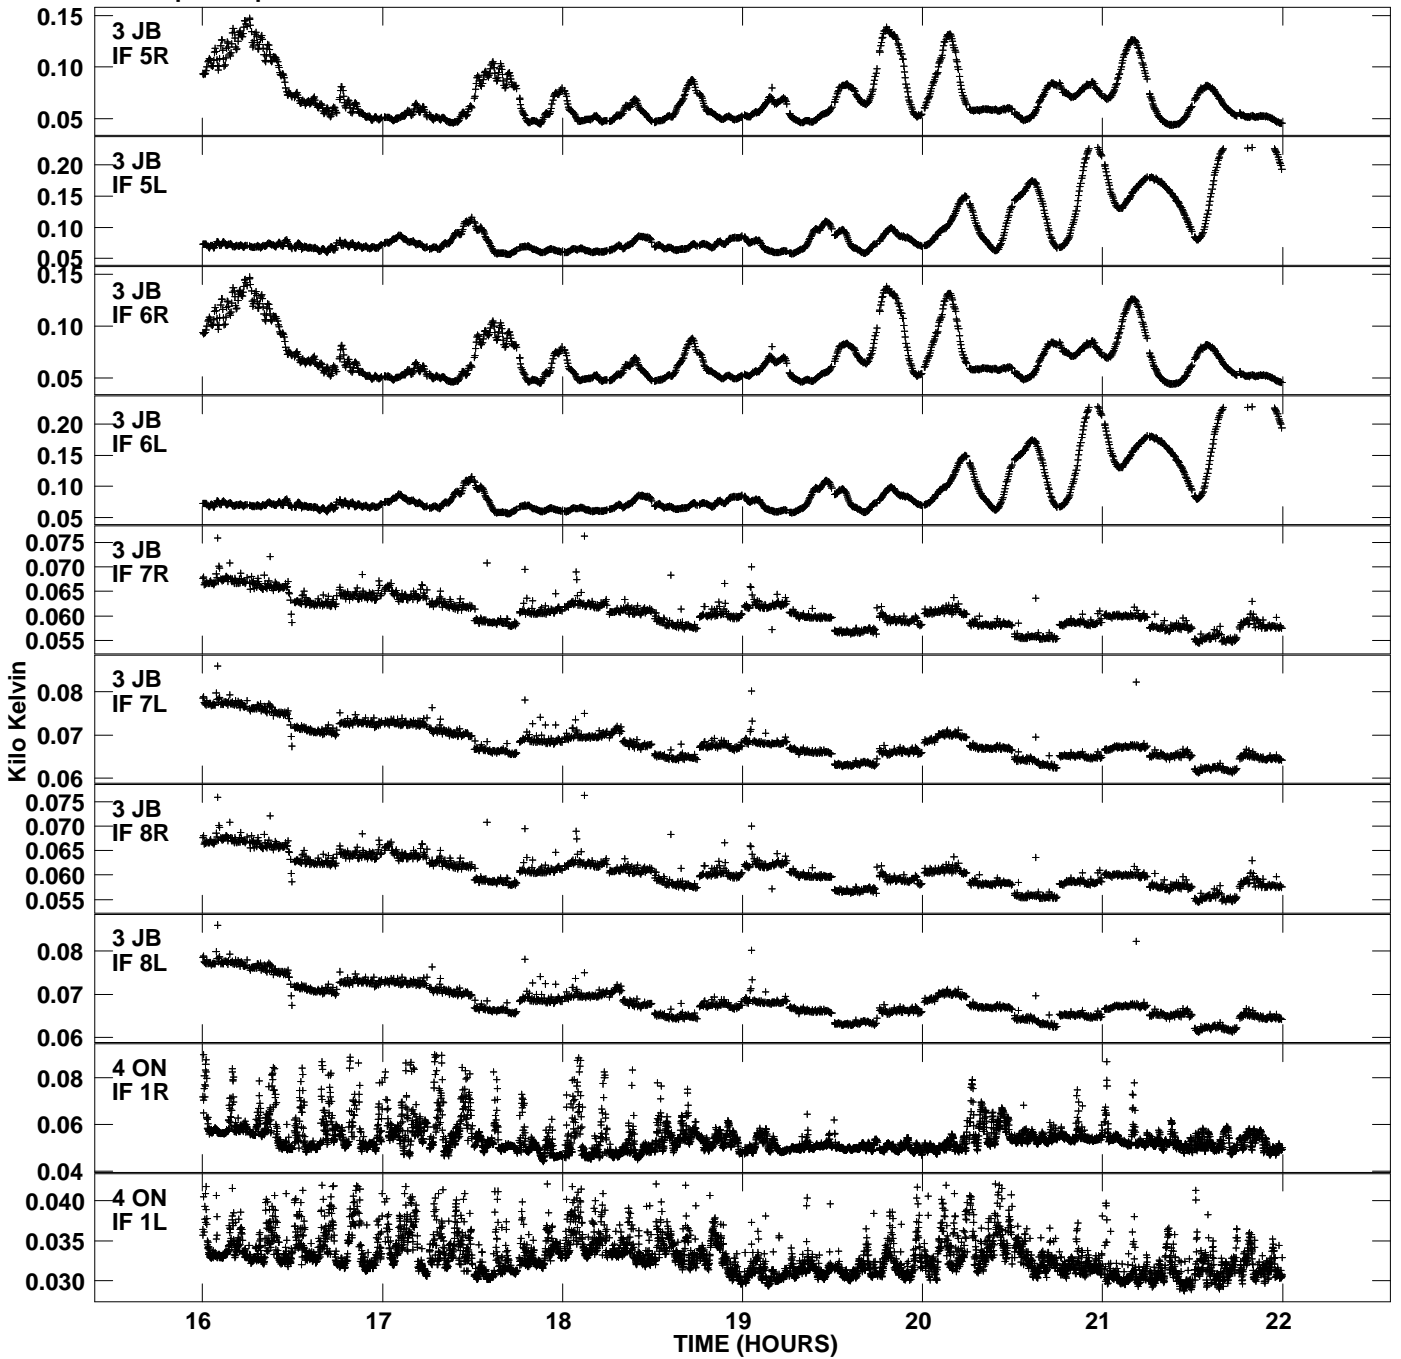

Plot file version 5 created 26-NOV-2012 11:06:42
Tsyst vs UTC time for EP077_2.UVDATA.1
TY 1 Rpol & Lpol IF 1 - 8