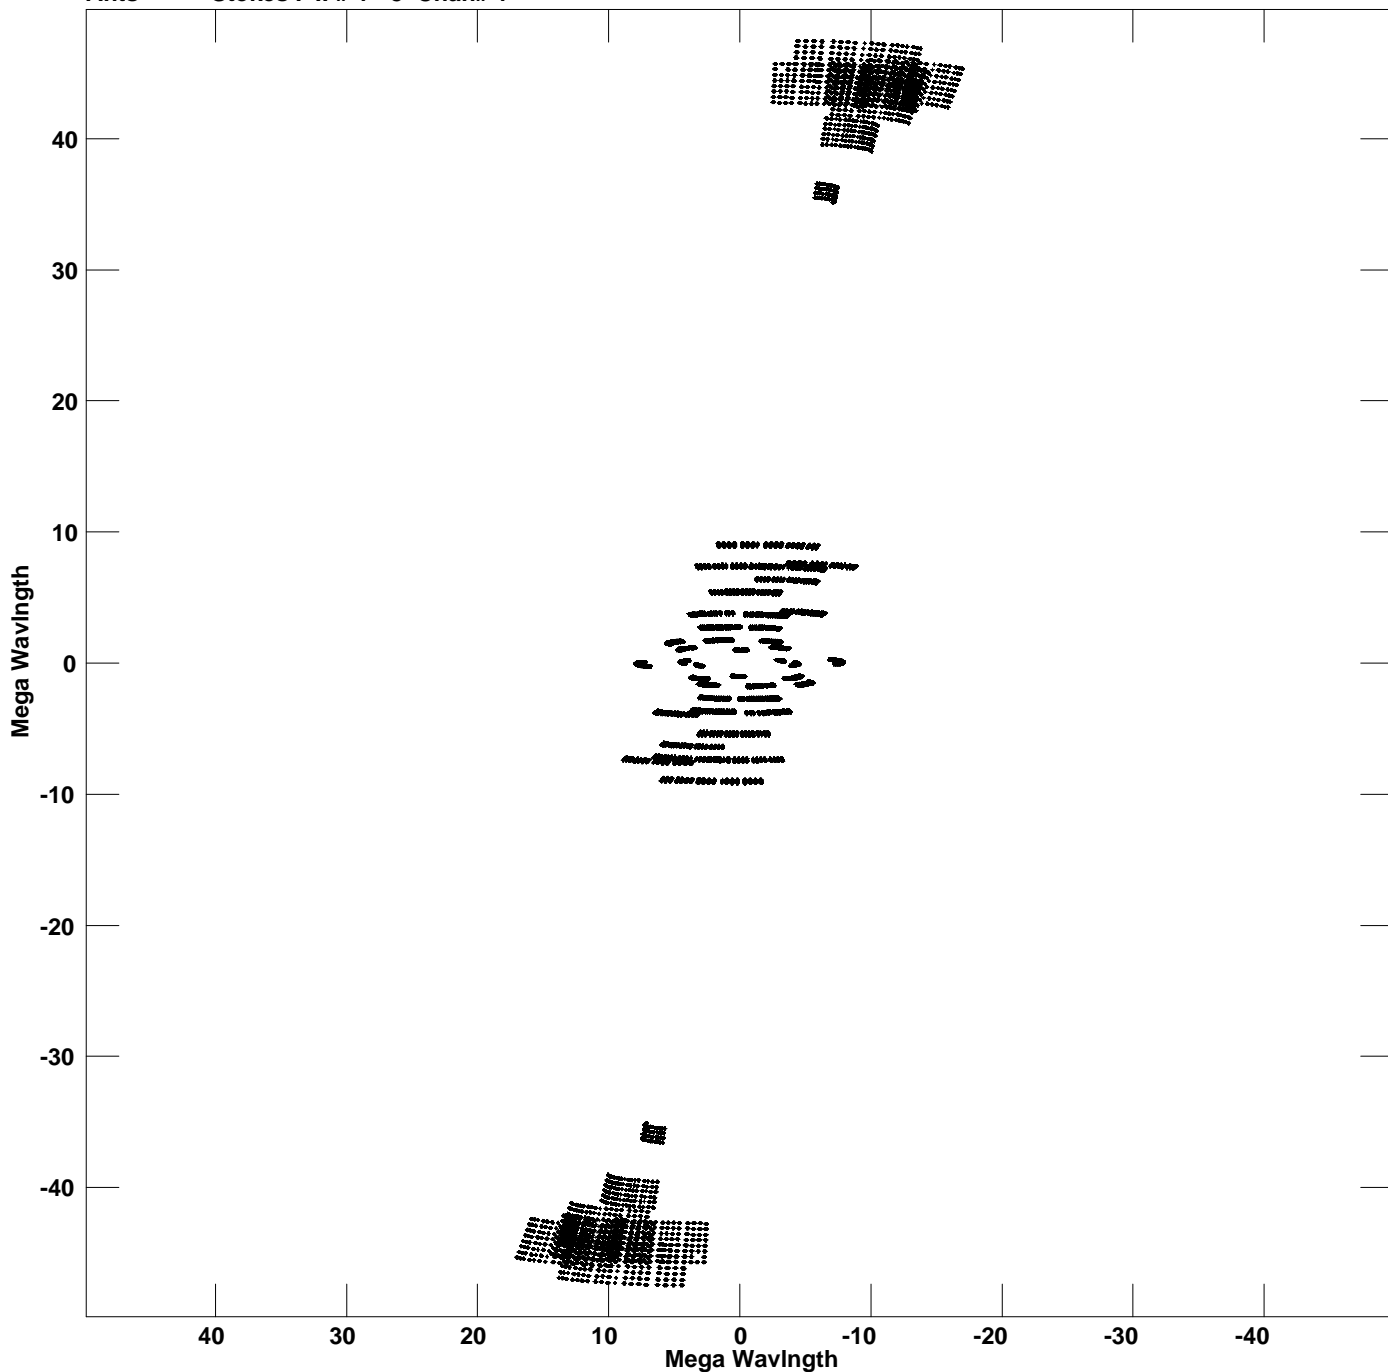

Plot file version 1 created 13-JUN-2012 14:54:56  
V vs U for 1349+040.MULTI.1 Source:1349+040  
Ants \* - \* Stokes I IF# 1 - 8 Chan# 1

Freq = 1.6087 GHz, Bw = 16.000 MHz