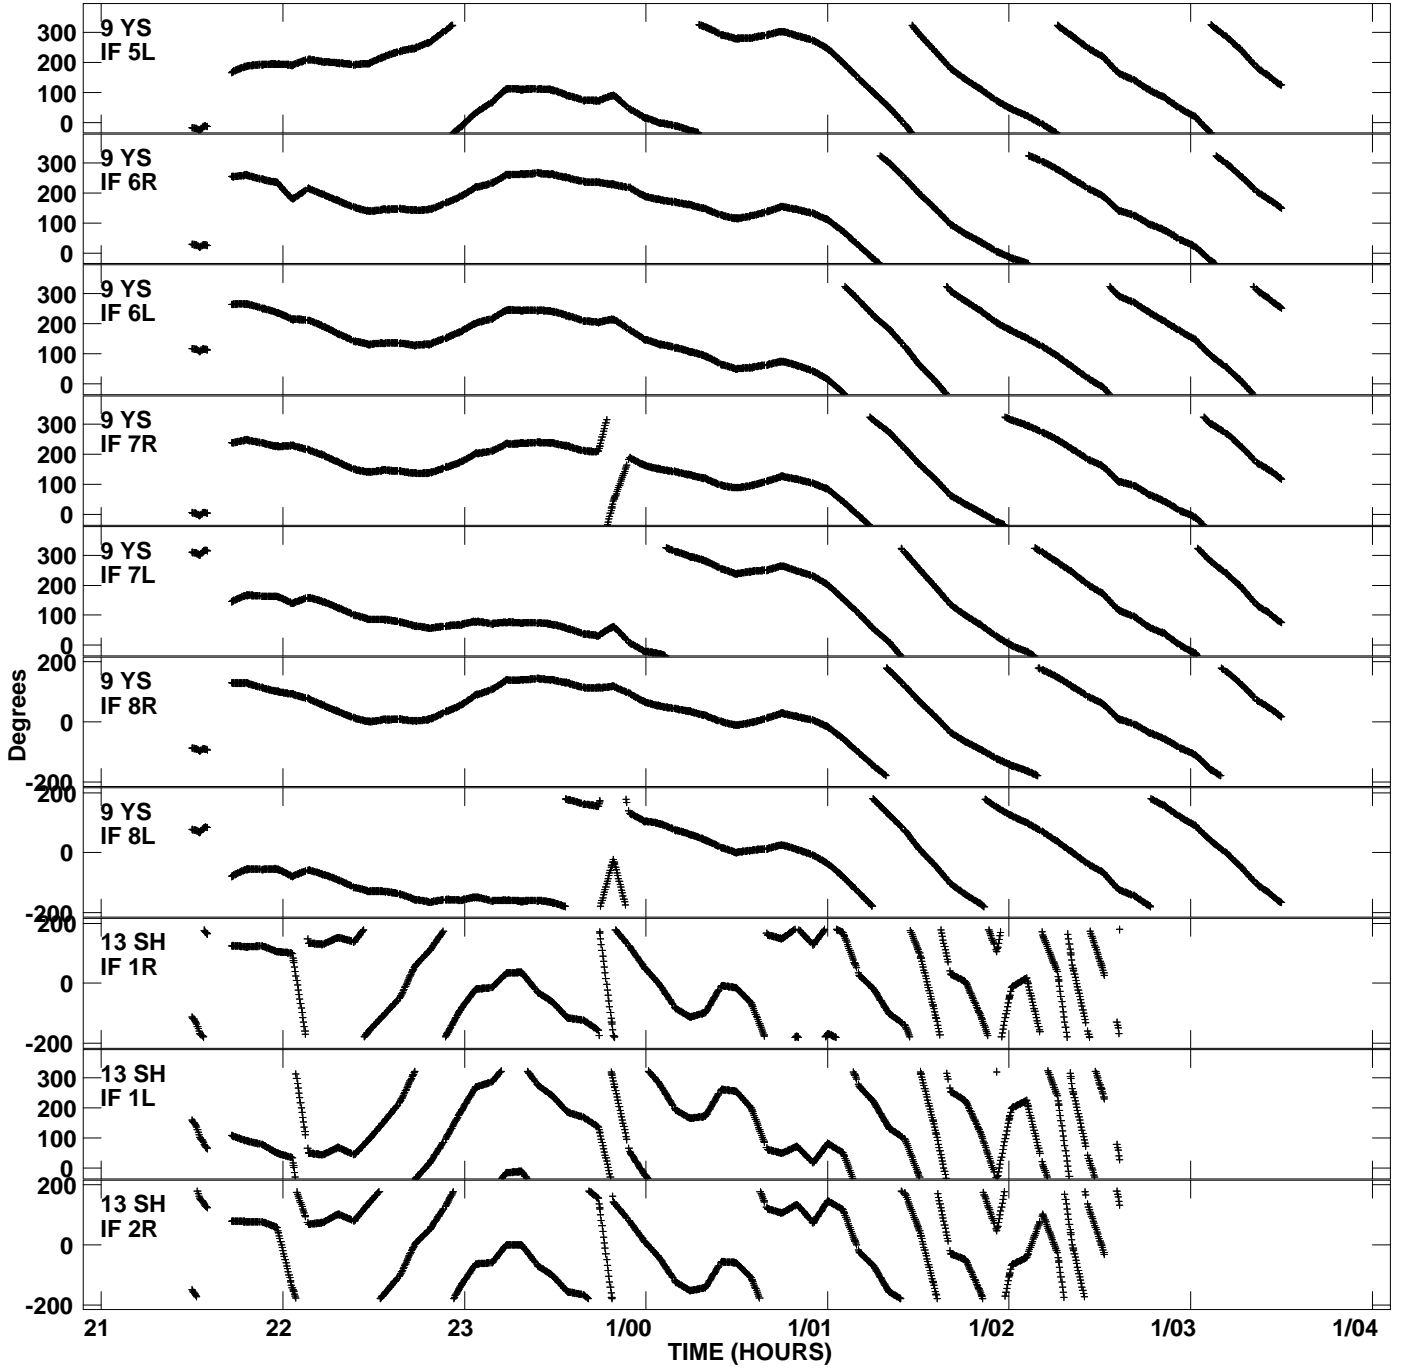

Plot file version 14 created 19-JUL-2013 19:50:22
Gain phs vs UTC time for EP087A_4.UVDATA.1
CL 3 Rpol & Lpol IF 1 - 8