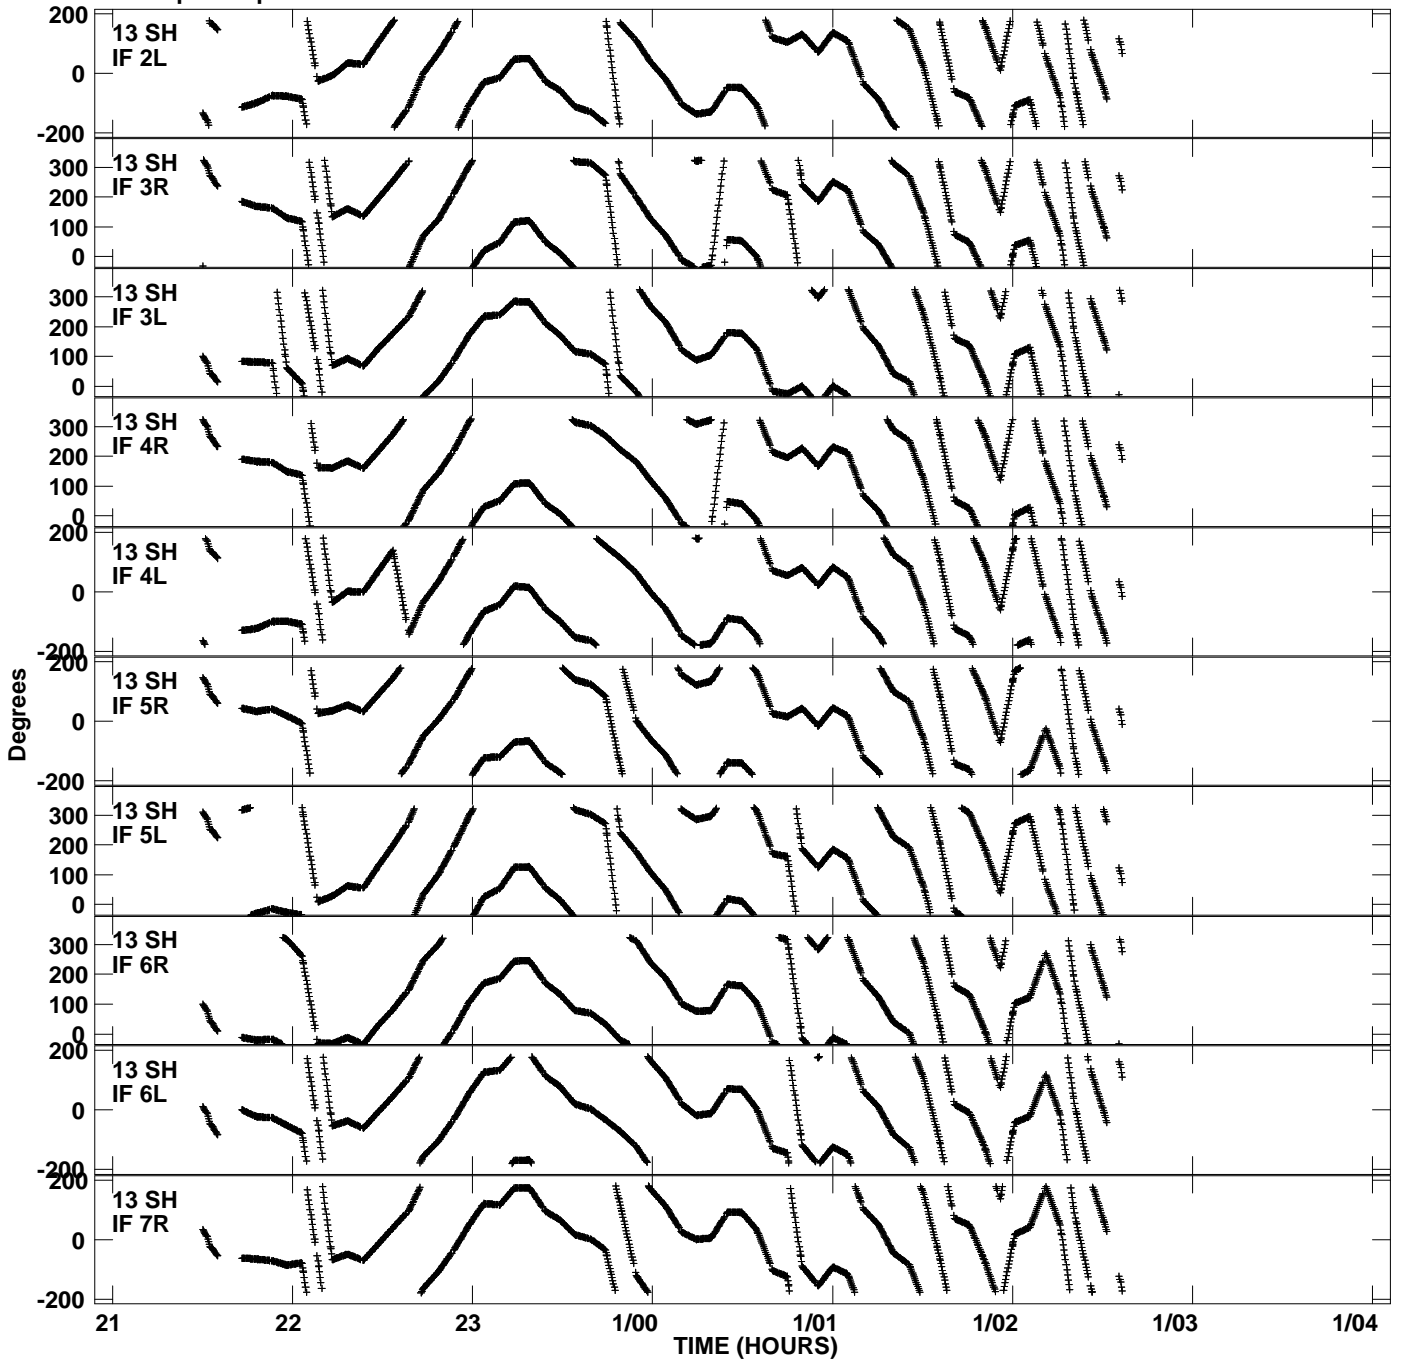

Plot file version 15 created 19-JUL-2013 19:50:22
Gain phs vs UTC time for EP087A_4.UVDATA.1
CL 3 Rpol & Lpol IF 1 - 8