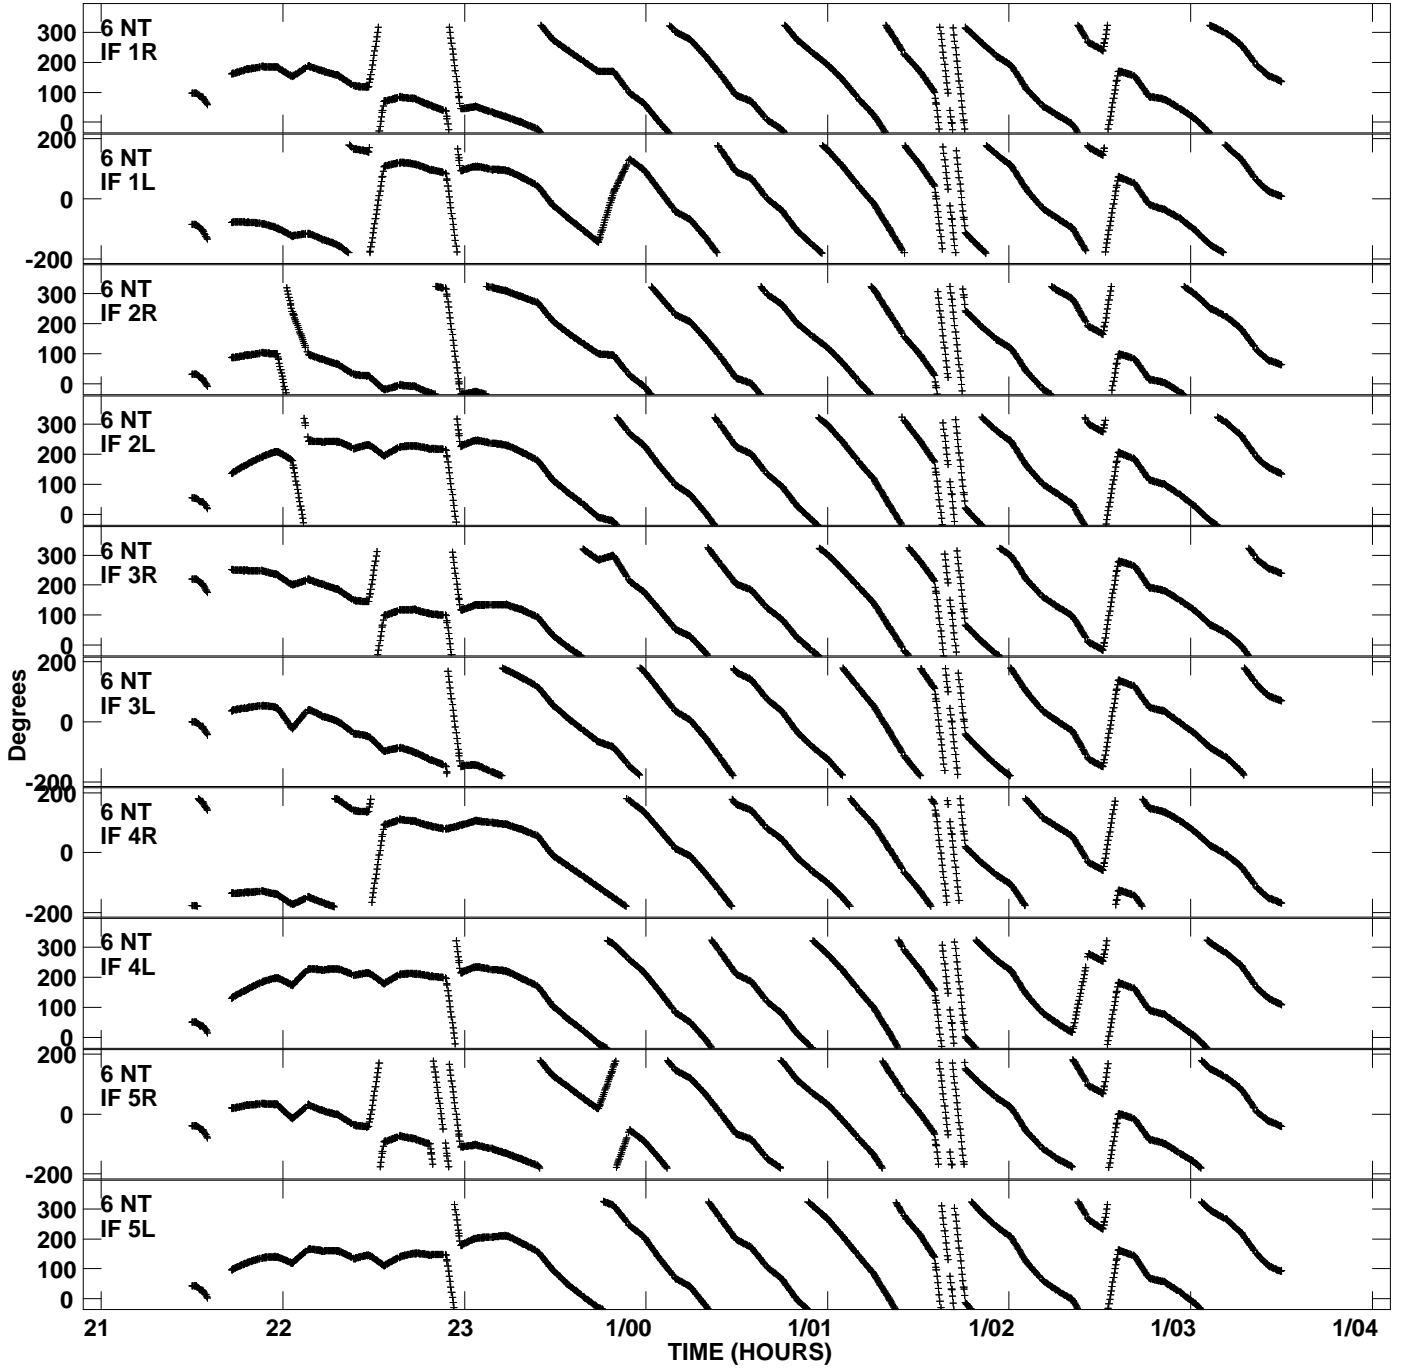

Plot file version 9 created 19-JUL-2013 19:50:22
Gain phs vs UTC time for EP087A_4.UVDATA.1
CL 3 Rpol & Lpol IF 1 - 8