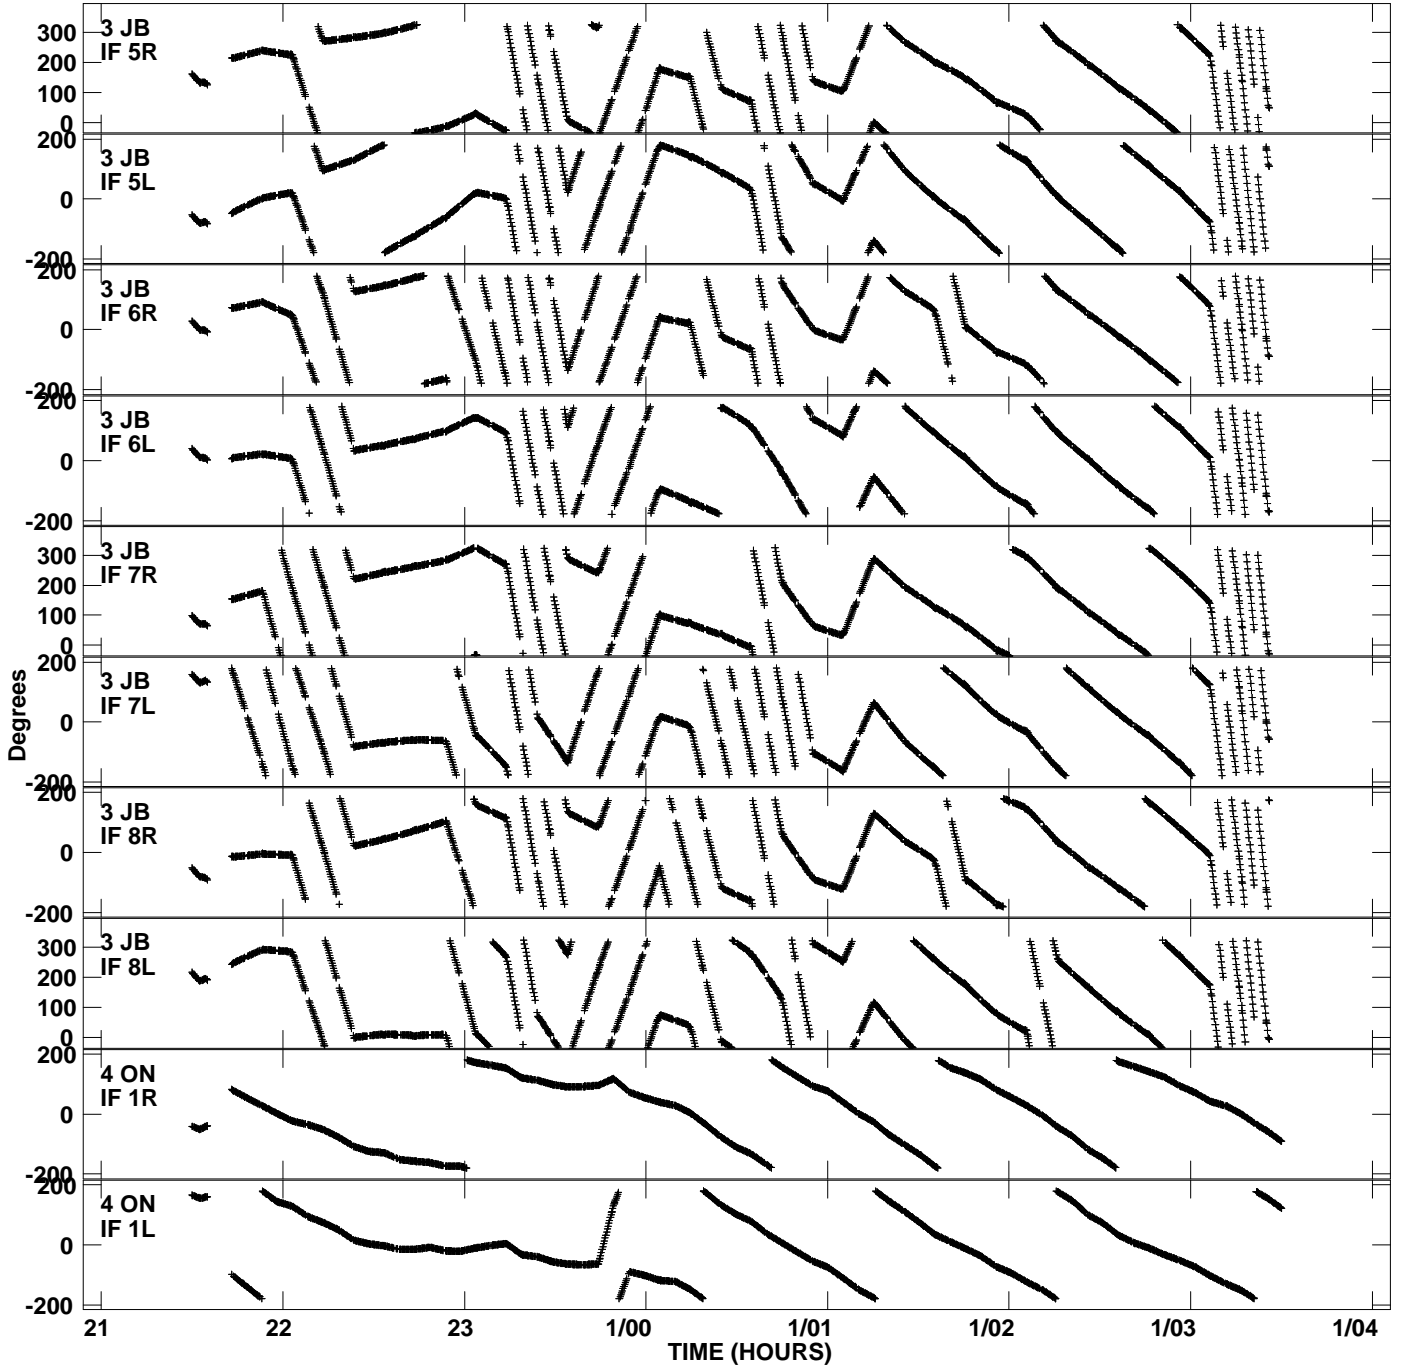

Plot file version 1 created 19-JUL-2013 19:50:22  
Gain phs vs UTC time for EP087A\_4.UVDATA.1  
CL 3 Rpol & Lpol IF 1 - 8

Plot file version 2 created 19-JUL-2013 19:50:22  
Gain phs vs UTC time for EP087A\_4.UVDATA.1  
CL 3 Rpol & Lpol IF 1 - 8

Plot file version 3 created 19-JUL-2013 19:50:22  
Gain phs vs UTC time for EP087A\_4.UVDATA.1  
CL 3 Rpol & Lpol IF 1 - 8

Plot file version 4 created 19-JUL-2013 19:50:22  
Gain phs vs UTC time for EP087A\_4.UVDATA.1  
CL 3 Rpol & Lpol IF 1 - 8

Plot file version 5 created 19-JUL-2013 19:50:22  
Gain phs vs UTC time for EP087A\_4.UVDATA.1  
CL 3 Rpol & Lpol IF 1 - 8

Plot file version 6 created 19-JUL-2013 19:50:22  
Gain phs vs UTC time for EP087A\_4.UVDATA.1  
CL 3 Rpol & Lpol IF 1 - 8

Plot file version 7 created 19-JUL-2013 19:50:22  
Gain phs vs UTC time for EP087A\_4.UVDATA.1  
CL 3 Rpol & Lpol IF 1 - 8

Plot file version 8 created 19-JUL-2013 19:50:22  
Gain phs vs UTC time for EP087A\_4.UVDATA.1  
CL 3 Rpol & Lpol IF 1 - 8