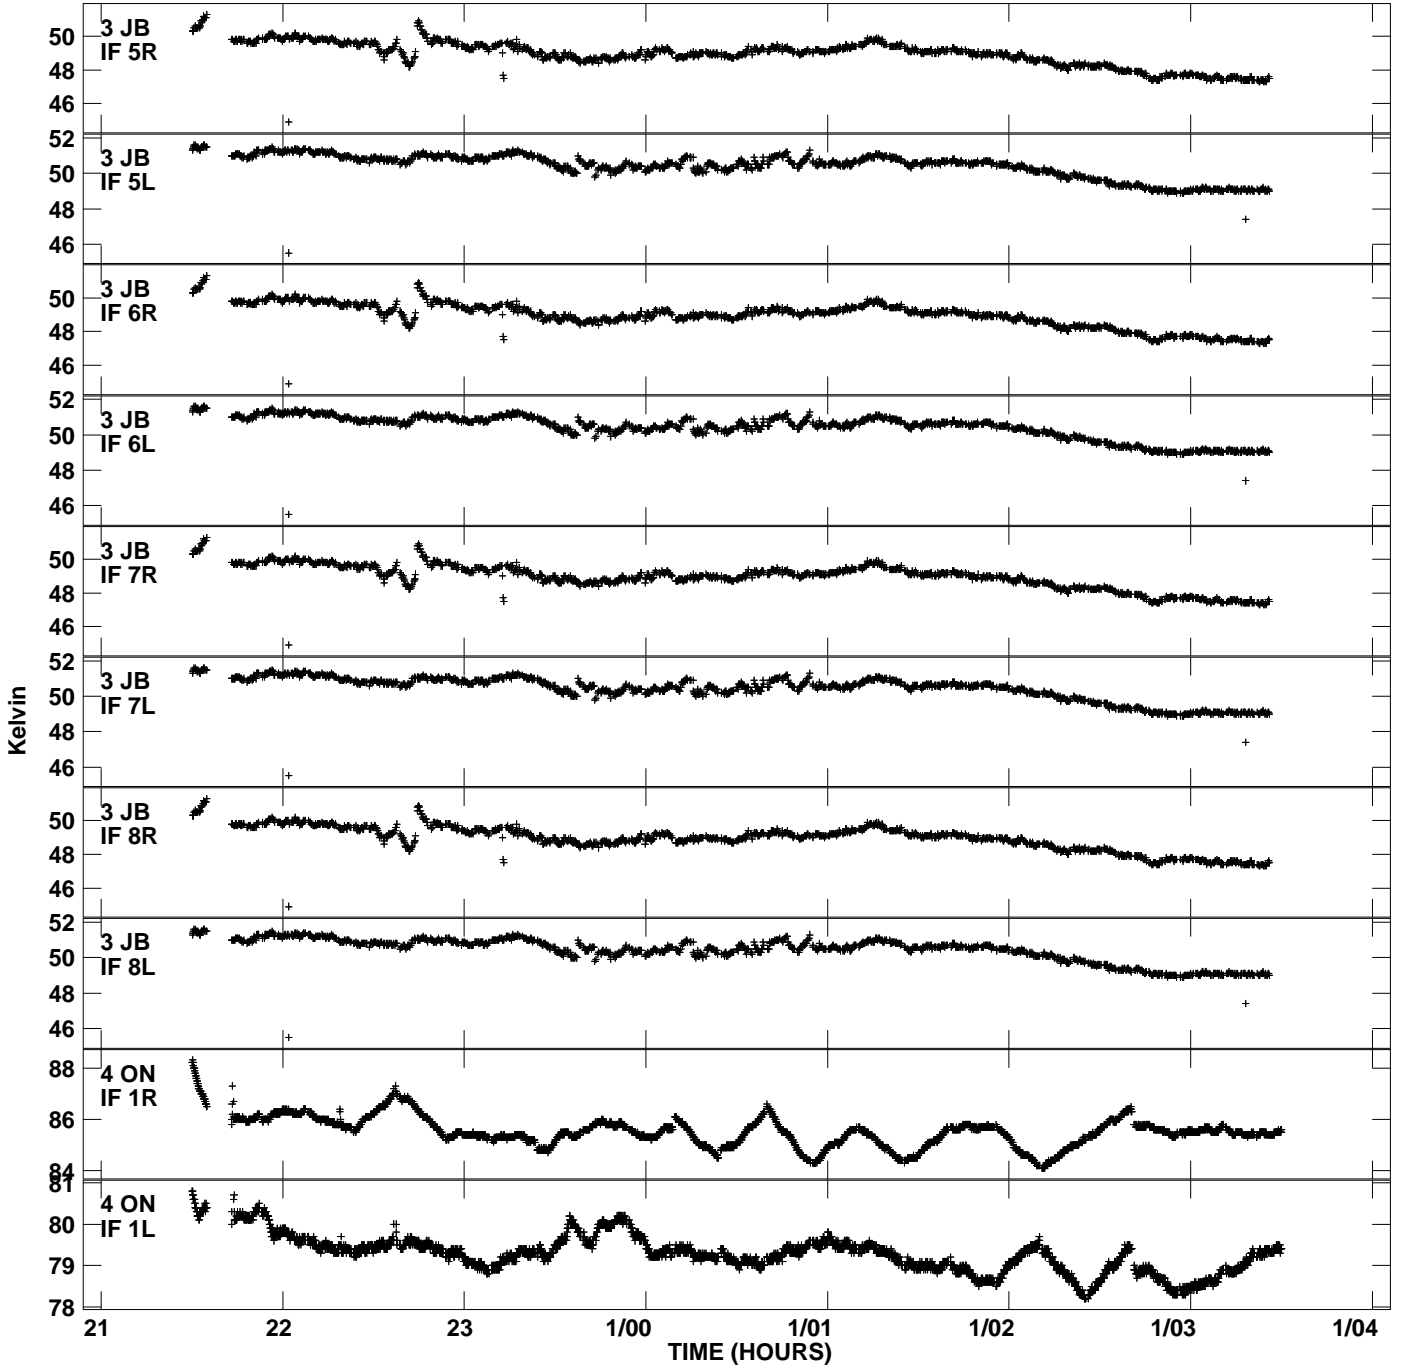

Plot file version 5 created 19-JUL-2013 19:47:01
Tsys vs UTC time for EP087A_4.UVDATA.1
TY 1 Rpol & Lpol IF 1 - 8