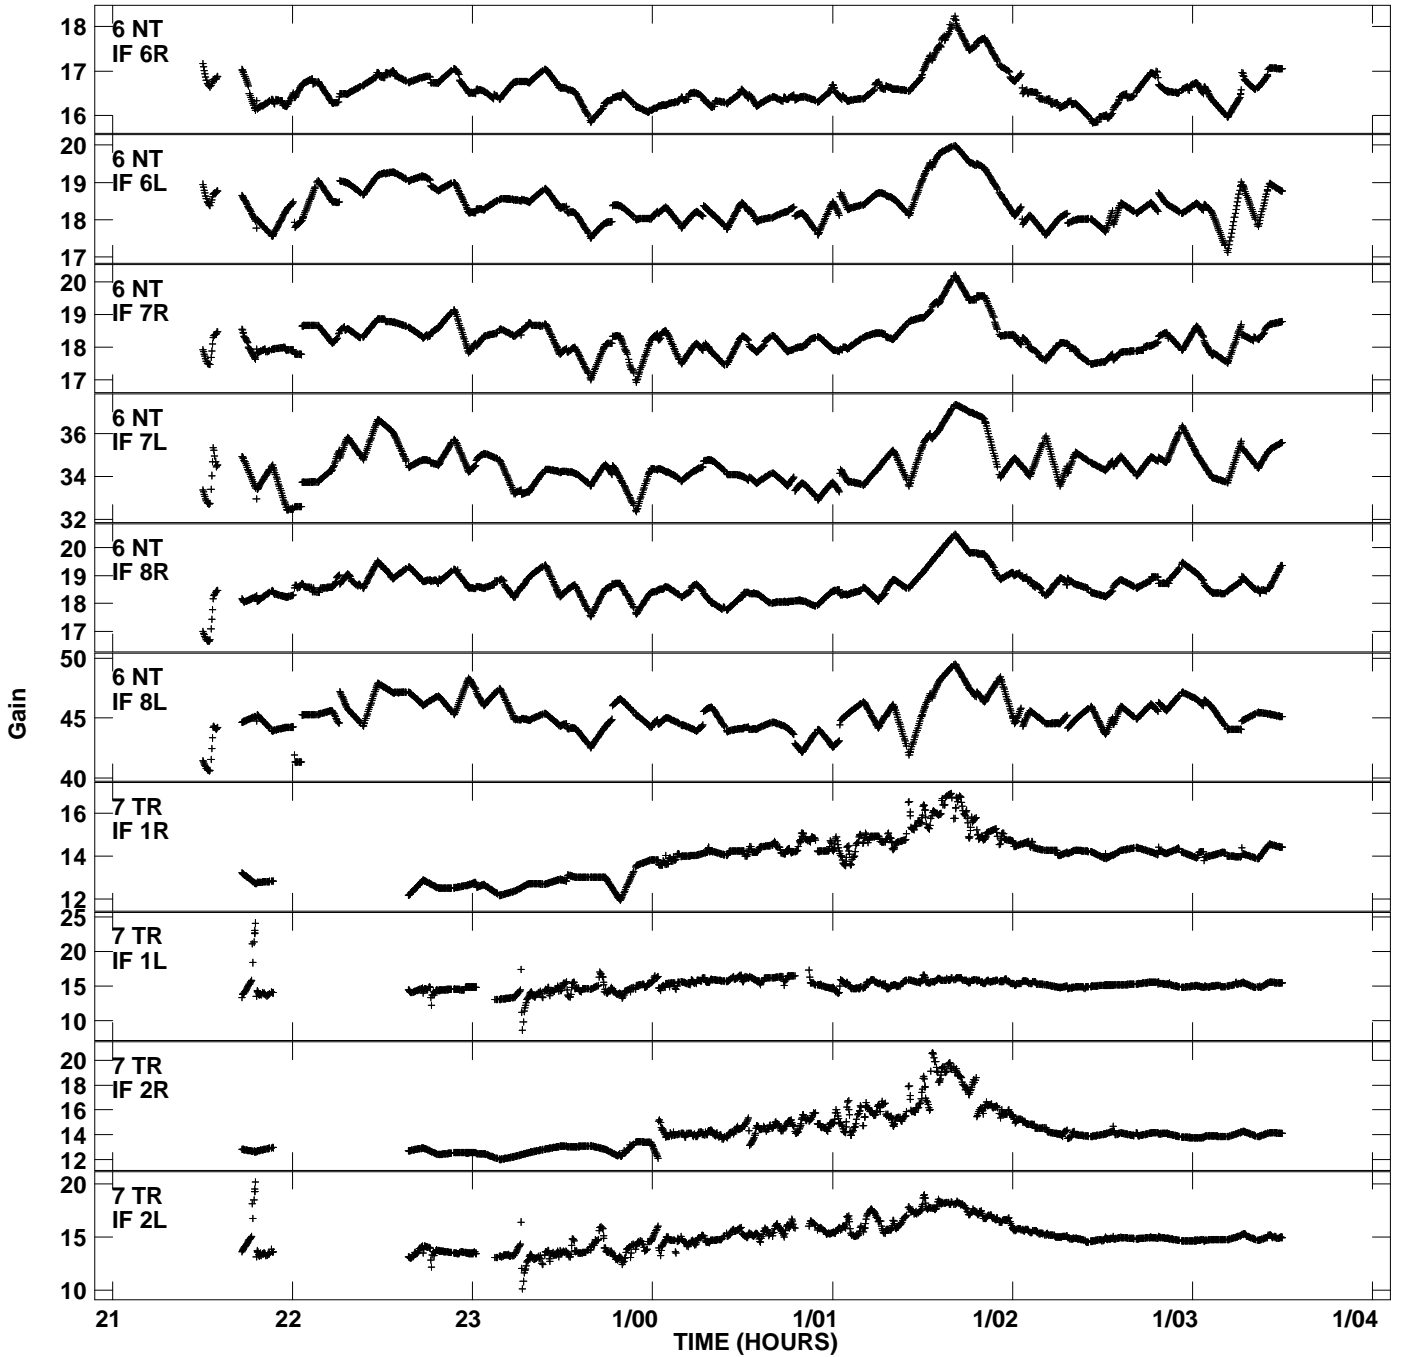

Plot file version 10 created 19-JUL-2013 21:27:53
Gain amp vs UTC time for EP087A_5.TMP.1
CL 4 Rpol & Lpol IF 1 - 8