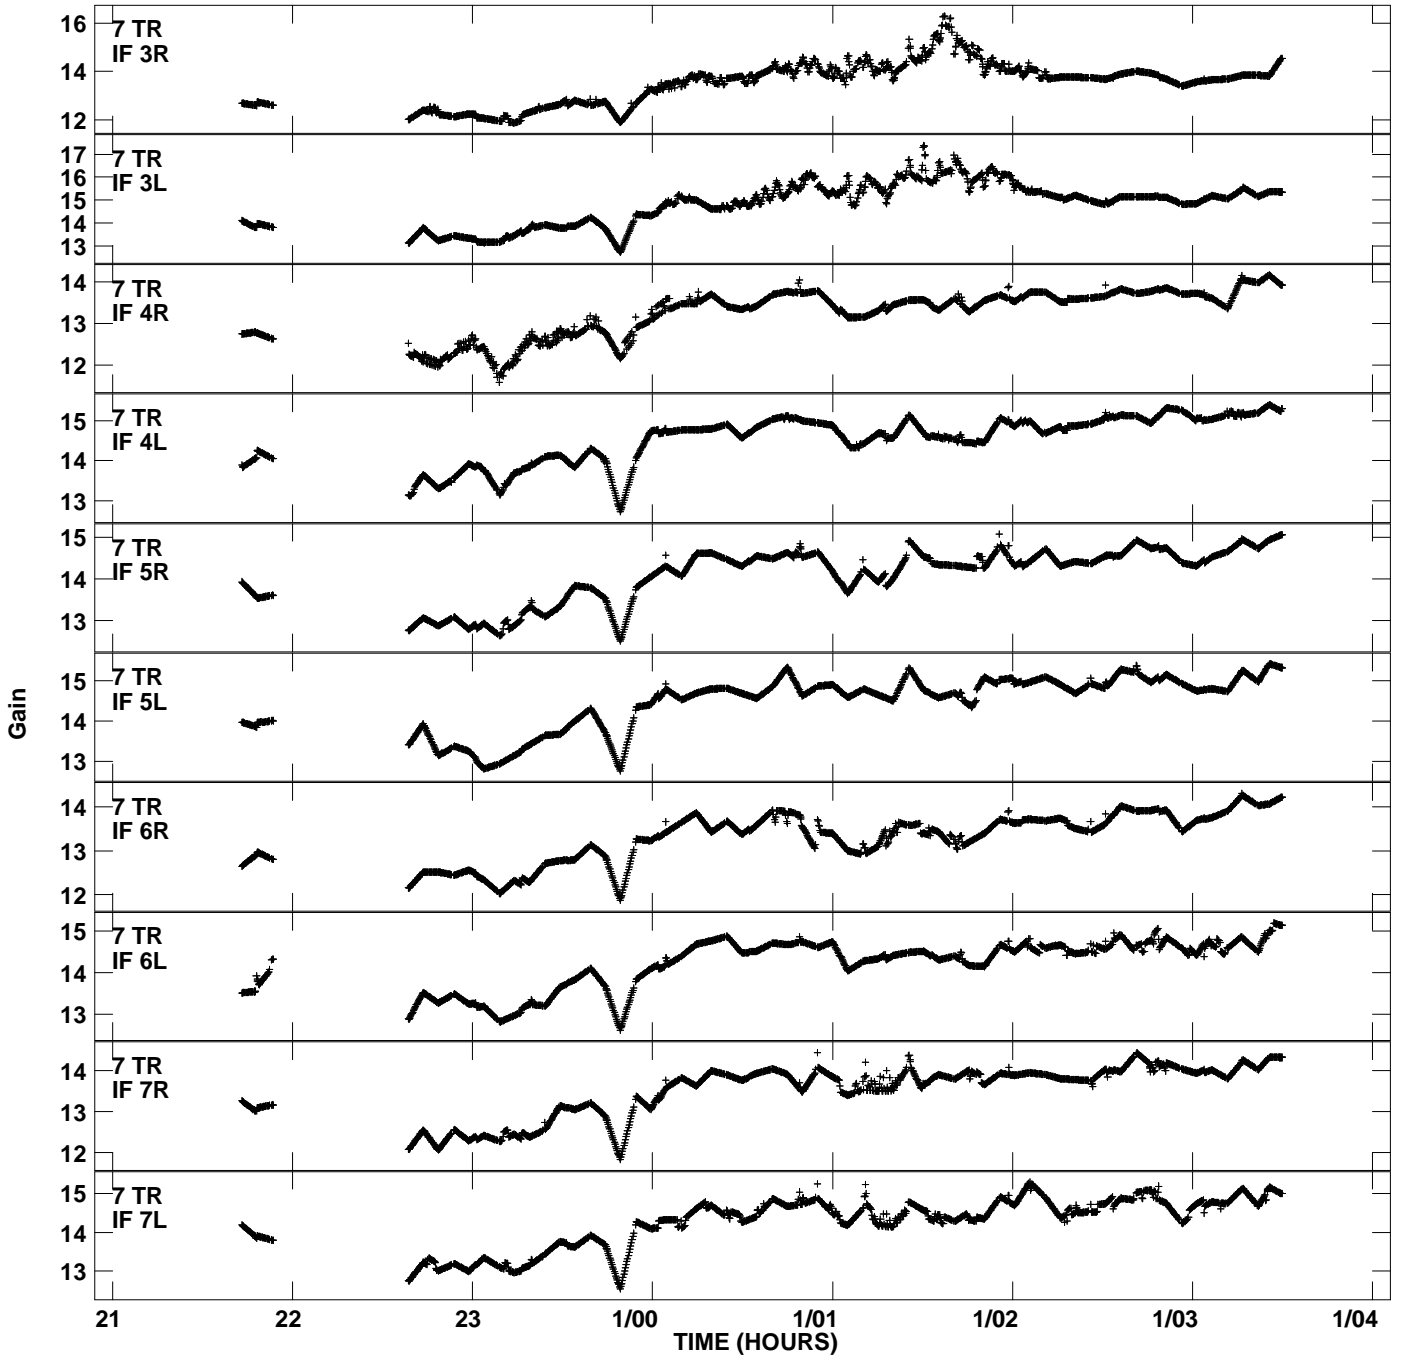

Plot file version 11 created 19-JUL-2013 21:27:53
Gain amp vs UTC time for EP087A_5.TMP.1
CL 4 Rpol & Lpol IF 1 - 8