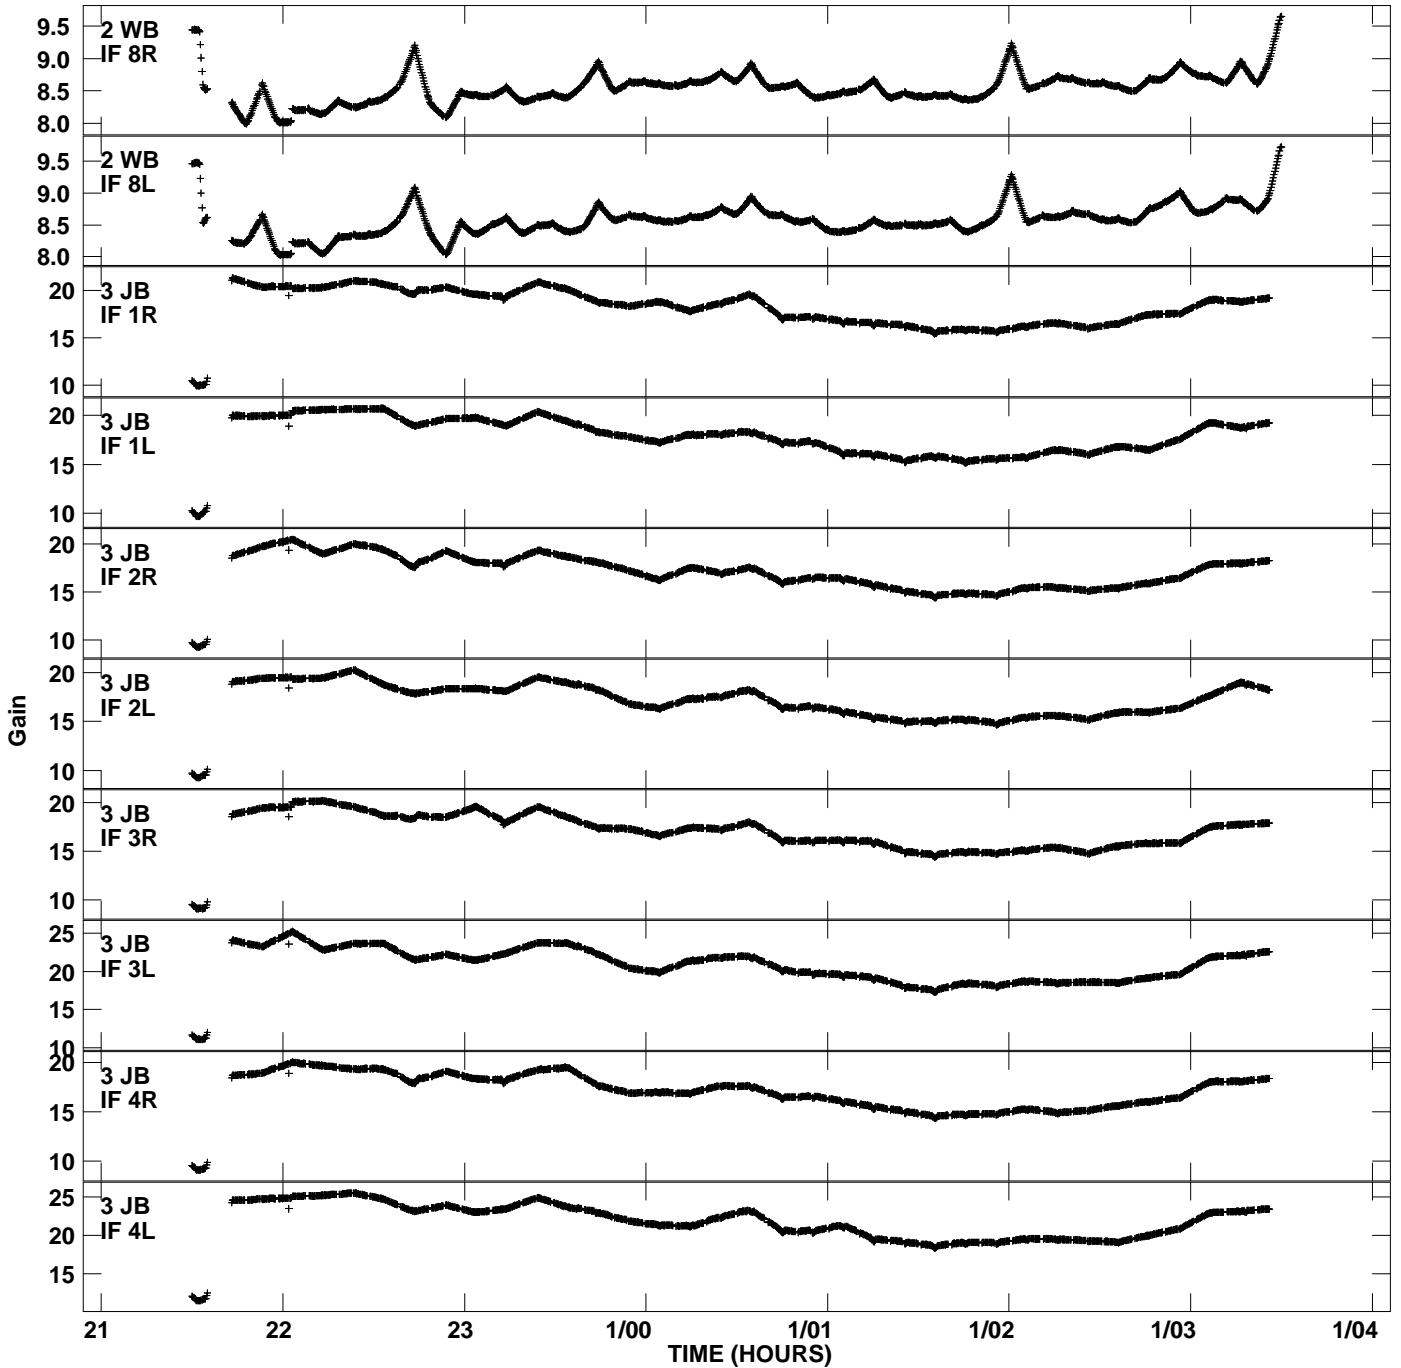

Plot file version 1 created 19-JUL-2013 21:27:53
Gain amp vs UTC time for EP087A_5.TMP.1
CL 4 Rpol & Lpol IF 1 - 8

Plot file version 2 created 19-JUL-2013 21:27:53
Gain amp vs UTC time for EP087A_5.TMP.1
CL 4 Rpol & Lpol IF 1 - 8

Plot file version 3 created 19-JUL-2013 21:27:53
Gain amp vs UTC time for EP087A_5.TMP.1
CL 4 Rpol & Lpol IF 1 - 8

Plot file version 4 created 19-JUL-2013 21:27:53
 Gain amp vs UTC time for EP087A_5.TMP.1
 CL 4 Rpol & Lpol IF 1 - 8

Plot file version 5 created 19-JUL-2013 21:27:53
Gain amp vs UTC time for EP087A_5.TMP.1
CL 4 Rpol & Lpol IF 1 - 8

Plot file version 6 created 19-JUL-2013 21:27:53
Gain amp vs UTC time for EP087A_5.TMP.1
CL 4 Rpol & Lpol IF 1 - 8