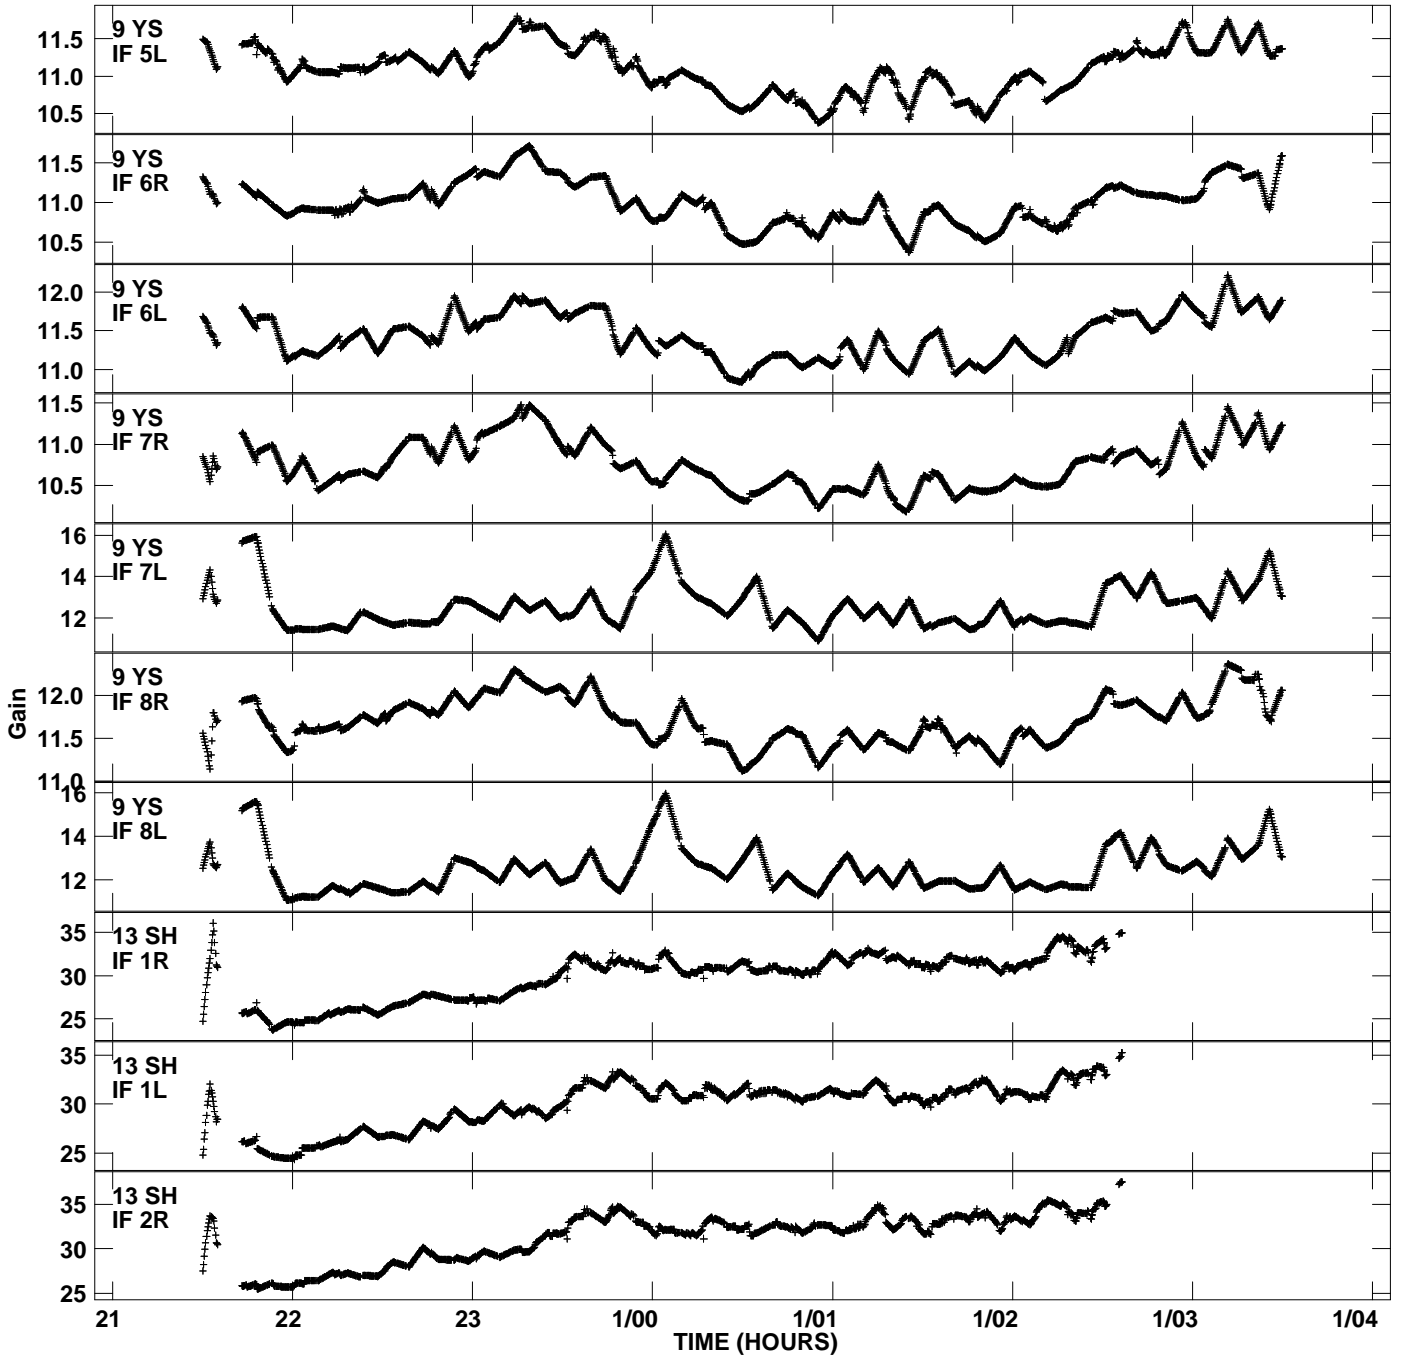

Plot file version 14 created 19-JUL-2013 21:27:53
Gain amp vs UTC time for EP087A_5.TMP.1
CL 4 Rpol & Lpol IF 1 - 8