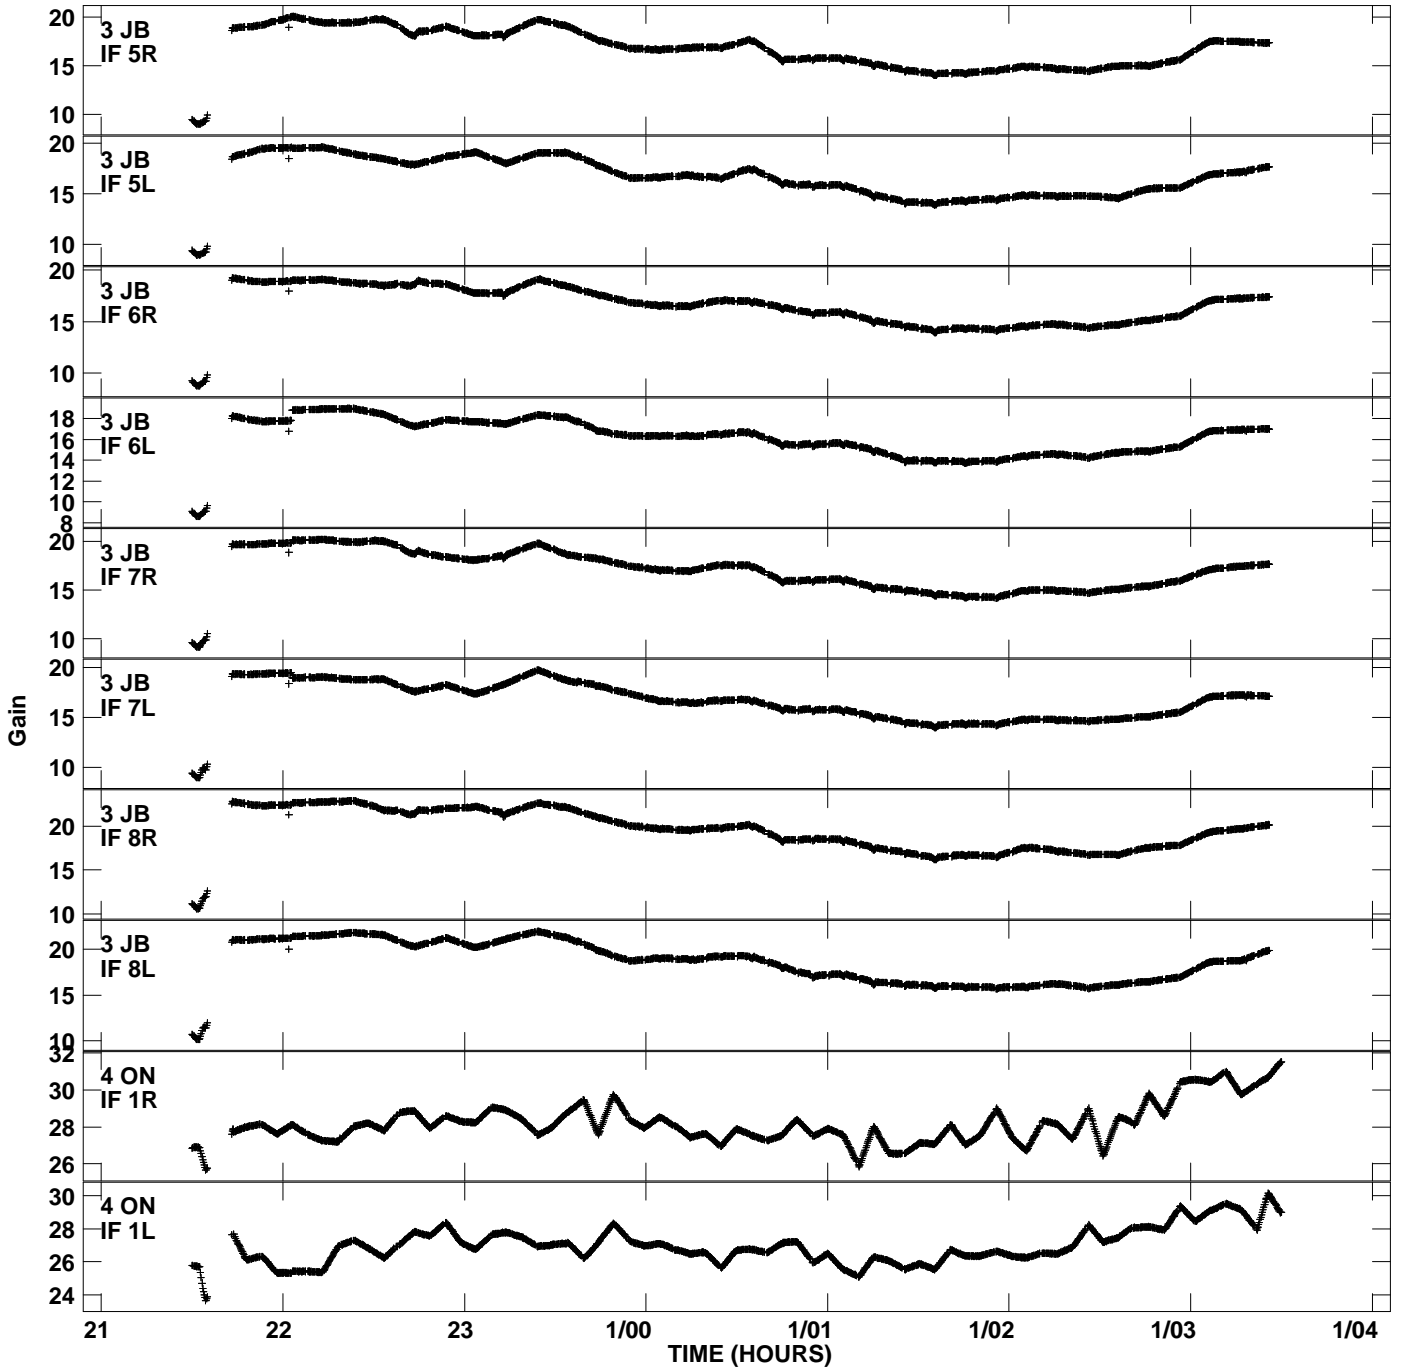

Plot file version 1 created 19-JUL-2013 21:27:53
Gain amp vs UTC time for EP087A_5.TMP.1
CL 4 Rpol & Lpol IF 1 - 8

Plot file version 2 created 19-JUL-2013 21:27:53
Gain amp vs UTC time for EP087A_5.TMP.1
CL 4 Rpol & Lpol IF 1 - 8

Plot file version 3 created 19-JUL-2013 21:27:53
Gain amp vs UTC time for EP087A_5.TMP.1
CL 4 Rpol & Lpol IF 1 - 8

Plot file version 4 created 19-JUL-2013 21:27:53
 Gain amp vs UTC time for EP087A_5.TMP.1
 CL 4 Rpol & Lpol IF 1 - 8

Plot file version 5 created 19-JUL-2013 21:27:53
Gain amp vs UTC time for EP087A_5.TMP.1
CL 4 Rpol & Lpol IF 1 - 8

Plot file version 6 created 19-JUL-2013 21:27:53
Gain amp vs UTC time for EP087A_5.TMP.1
CL 4 Rpol & Lpol IF 1 - 8

Plot file version 7 created 19-JUL-2013 21:27:53
Gain amp vs UTC time for EP087A_5.TMP.1
CL 4 Rpol & Lpol IF 1 - 8

Plot file version 8 created 19-JUL-2013 21:27:53
Gain amp vs UTC time for EP087A_5.TMP.1
CL 4 Rpol & Lpol IF 1 - 8