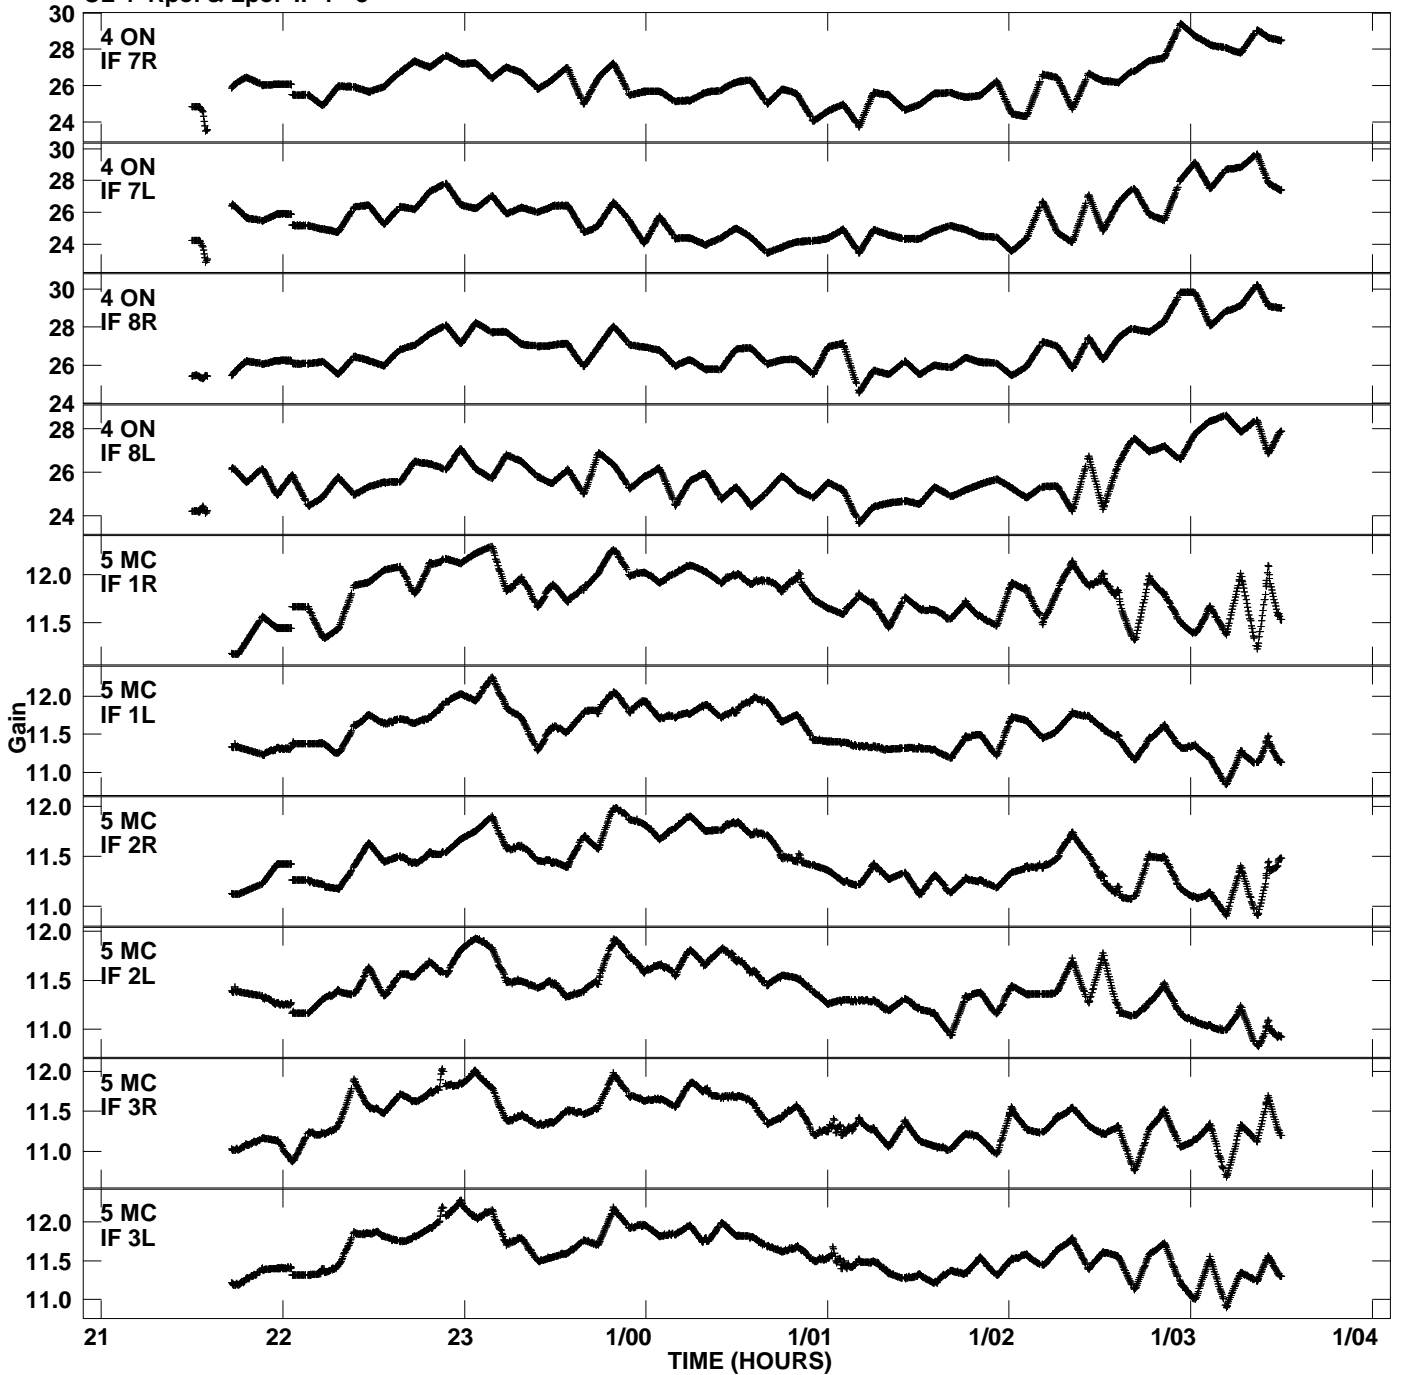

Plot file version 7 created 19-JUL-2013 21:27:53
Gain amp vs UTC time for EP087A_5.TMP.1
CL 4 Rpol & Lpol IF 1 - 8