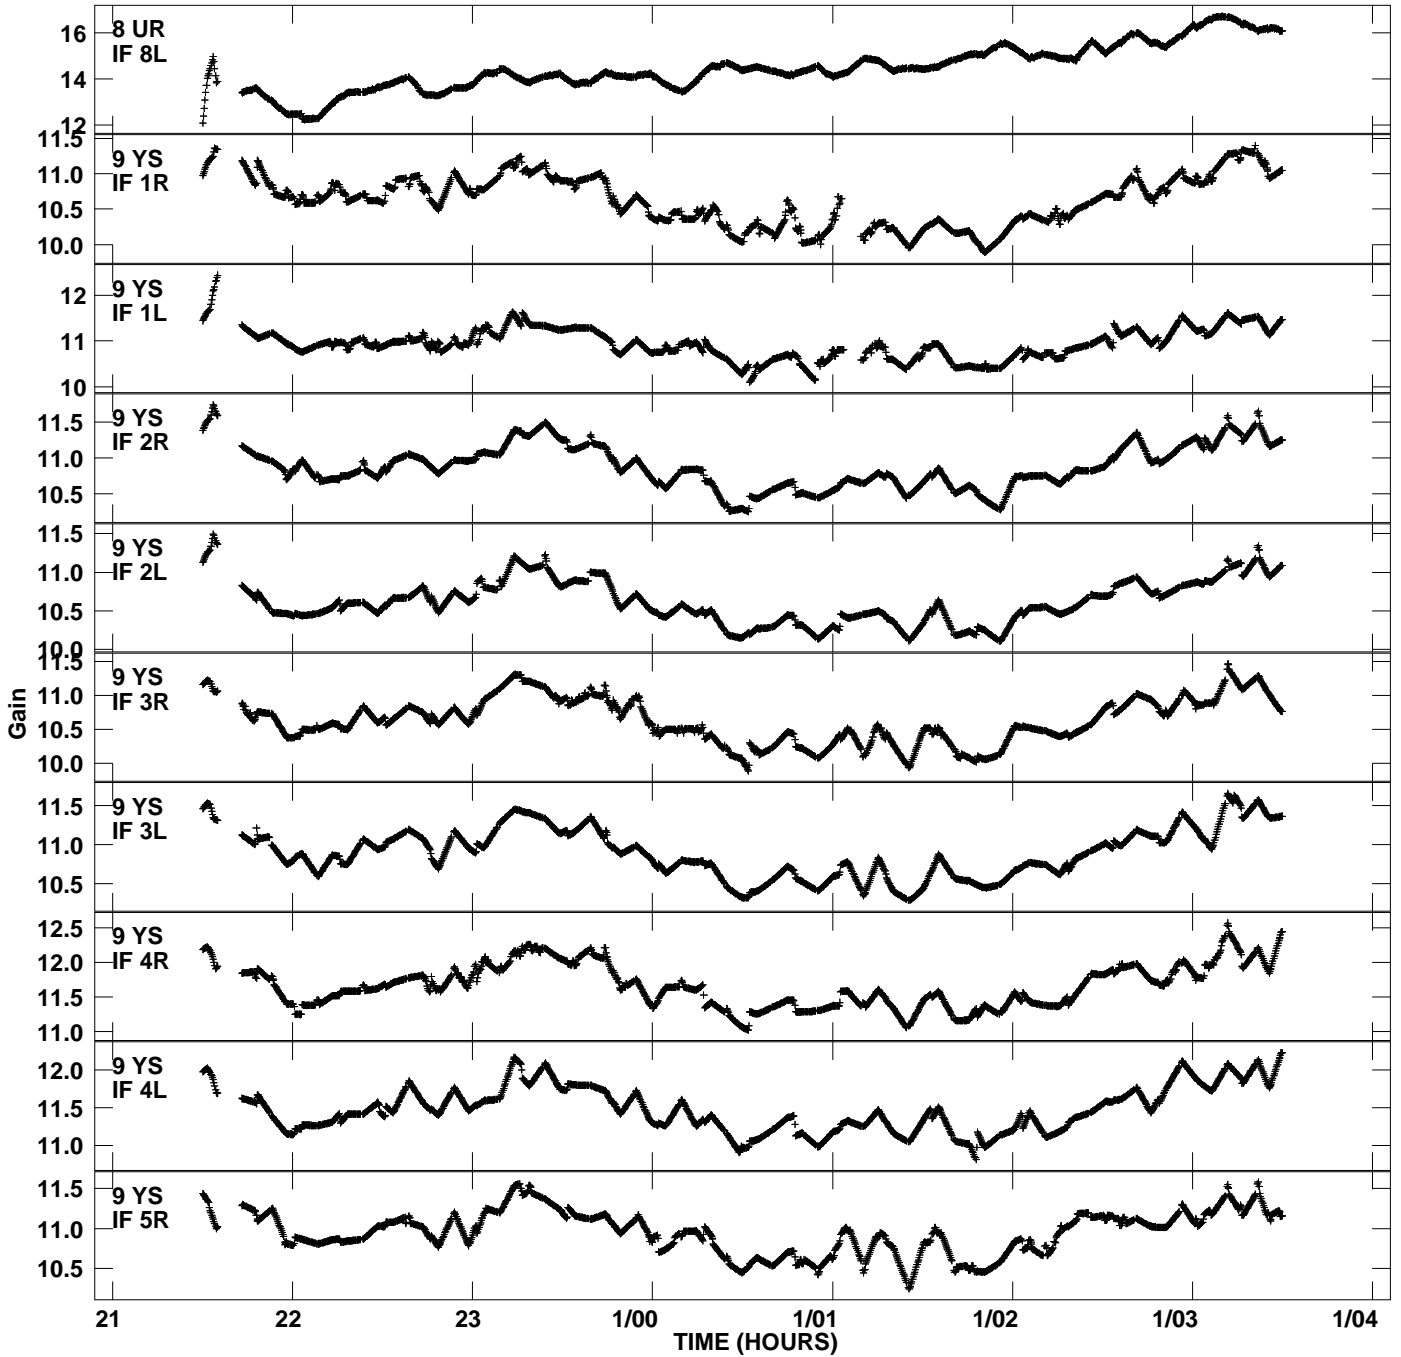

Plot file version 13 created 19-JUL-2013 21:27:53
Gain amp vs UTC time for EP087A_5.TMP.1
CL 4 Rpol & Lpol IF 1 - 8