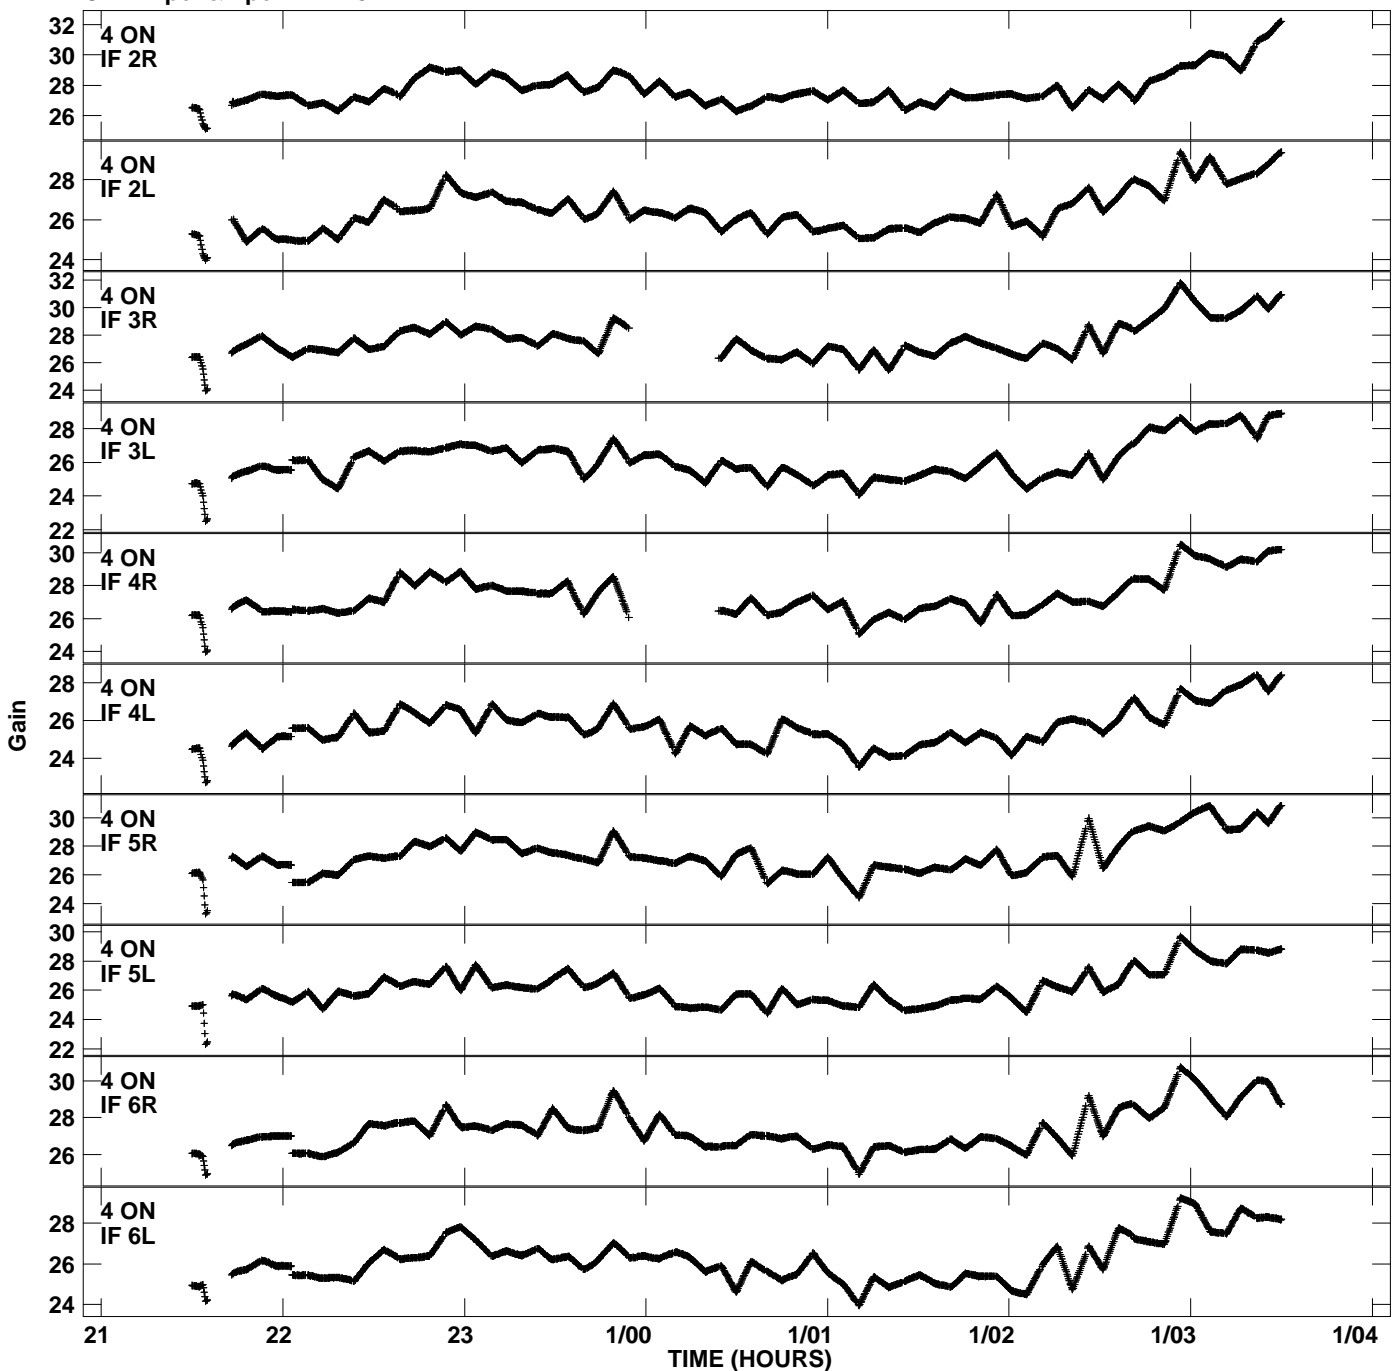

Plot file version 3 created 19-JUL-2013 21:27:53
Gain amp vs UTC time for EP087A_5.TMP.1
CL 4 Rpol & Lpol IF 1 - 8

Plot file version 4 created 19-JUL-2013 21:27:53
 Gain amp vs UTC time for EP087A_5.TMP.1
 CL 4 Rpol & Lpol IF 1 - 8

Plot file version 5 created 19-JUL-2013 21:27:53
Gain amp vs UTC time for EP087A_5.TMP.1
CL 4 Rpol & Lpol IF 1 - 8

Plot file version 6 created 19-JUL-2013 21:27:53
Gain amp vs UTC time for EP087A_5.TMP.1
CL 4 Rpol & Lpol IF 1 - 8