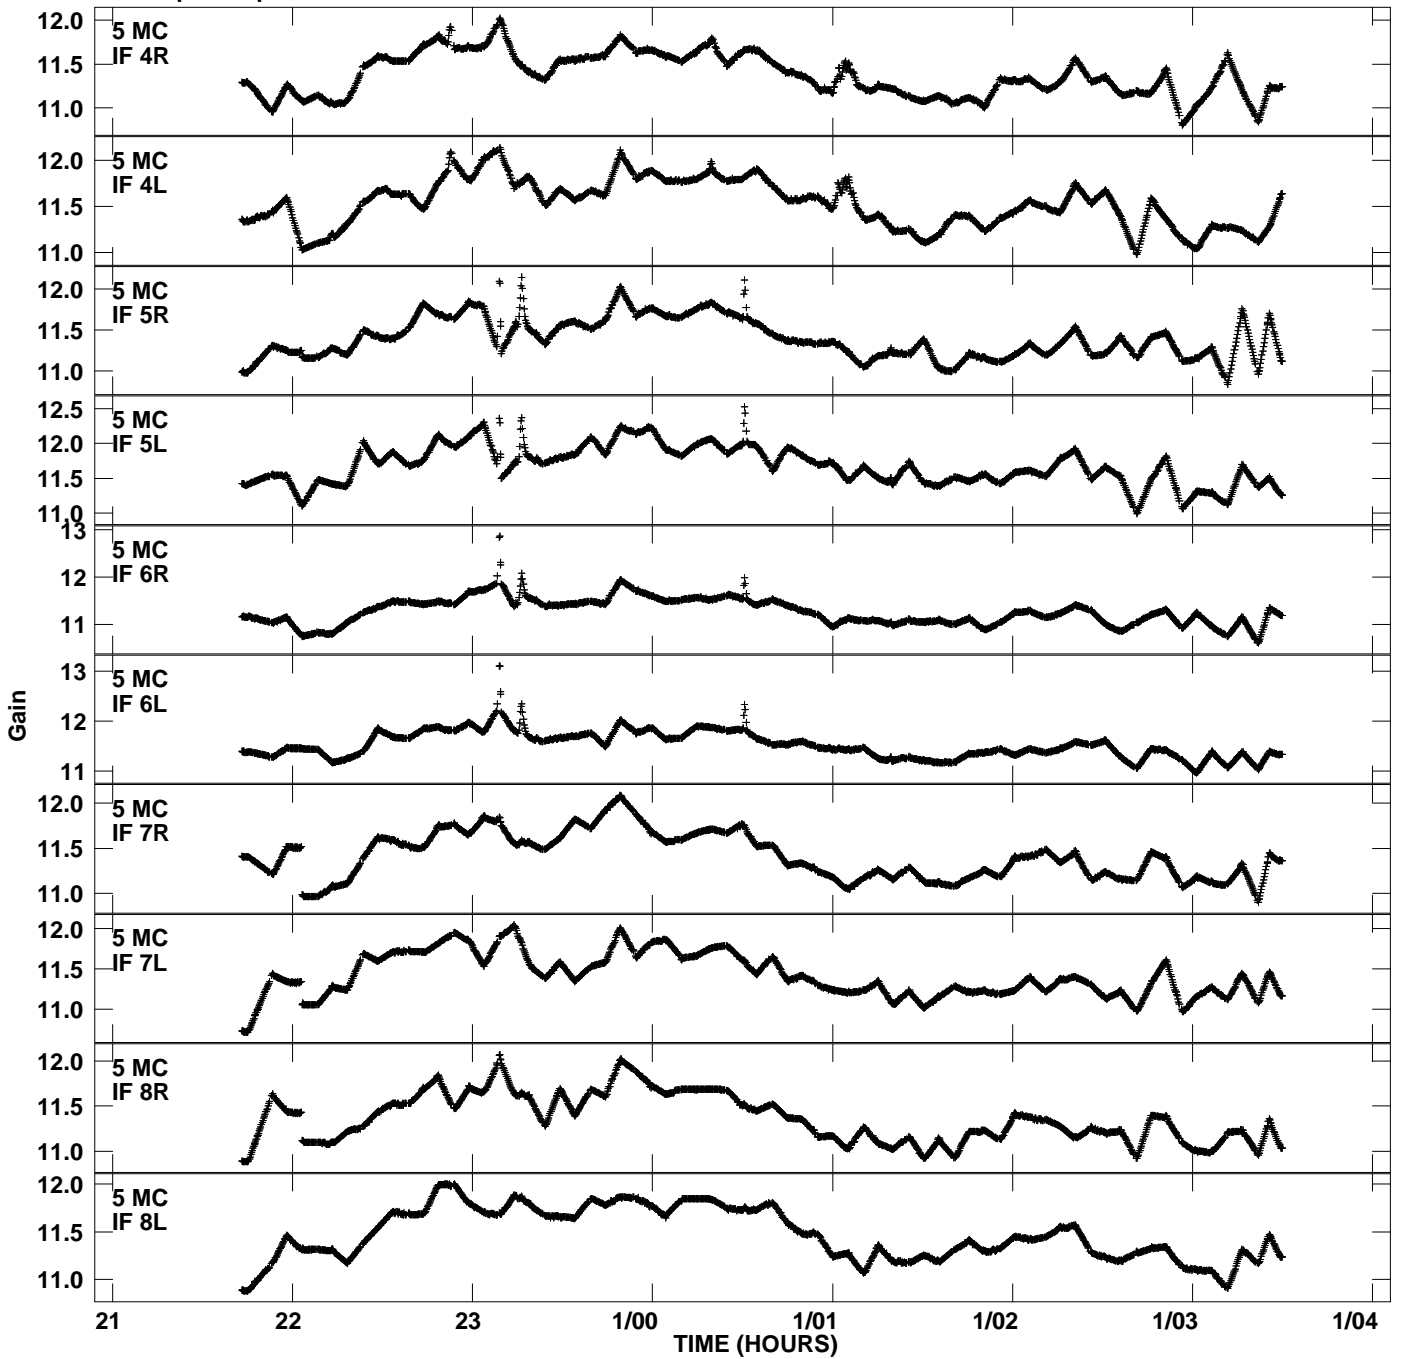

Plot file version 8 created 19-JUL-2013 21:27:53
Gain amp vs UTC time for EP087A_5.TMP.1
CL 4 Rpol & Lpol IF 1 - 8