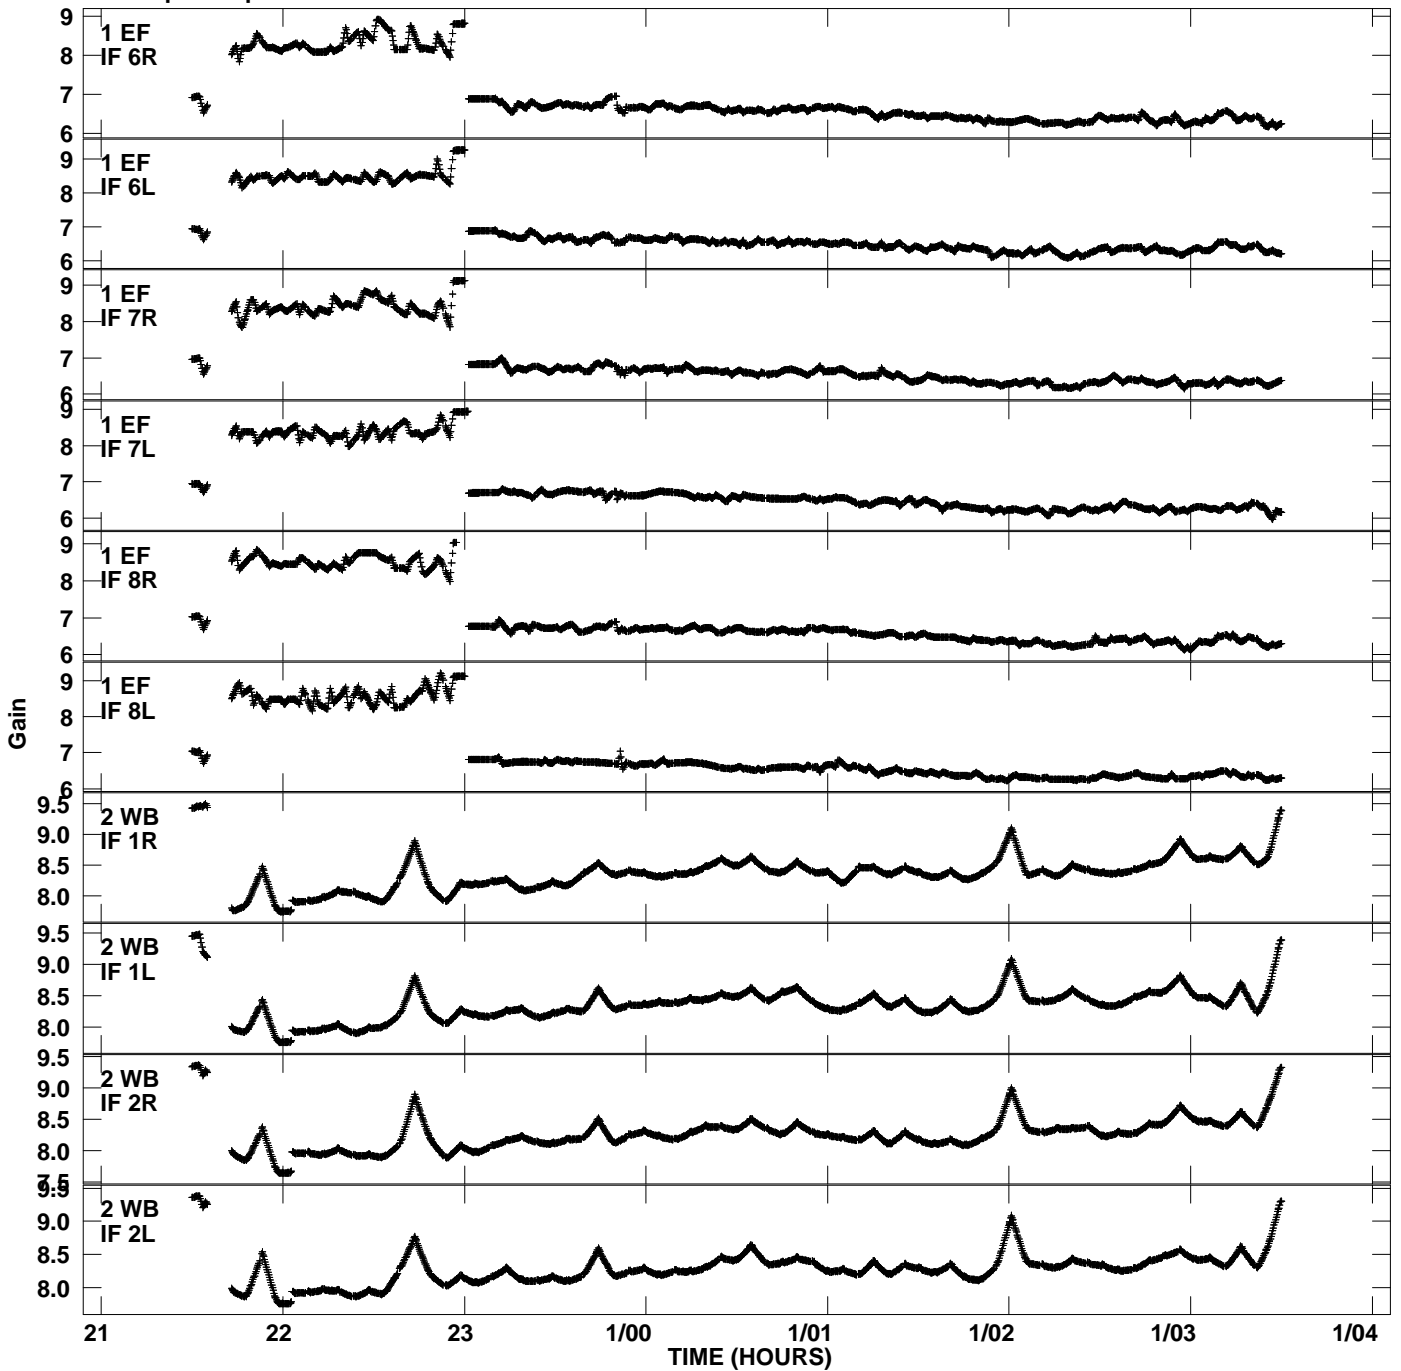

Plot file version 1 created 19-JUL-2013 21:27:53
Gain amp vs UTC time for EP087A_5.TMP.1
CL 4 Rpol & Lpol IF 1 - 8

Plot file version 2 created 19-JUL-2013 21:27:53
Gain amp vs UTC time for EP087A_5.TMP.1
CL 4 Rpol & Lpol IF 1 - 8

Plot file version 3 created 19-JUL-2013 21:27:53
Gain amp vs UTC time for EP087A_5.TMP.1
CL 4 Rpol & Lpol IF 1 - 8

Plot file version 4 created 19-JUL-2013 21:27:53
 Gain amp vs UTC time for EP087A_5.TMP.1
 CL 4 Rpol & Lpol IF 1 - 8

Plot file version 5 created 19-JUL-2013 21:27:53
Gain amp vs UTC time for EP087A_5.TMP.1
CL 4 Rpol & Lpol IF 1 - 8

Plot file version 6 created 19-JUL-2013 21:27:53
Gain amp vs UTC time for EP087A_5.TMP.1
CL 4 Rpol & Lpol IF 1 - 8

Plot file version 7 created 19-JUL-2013 21:27:53
Gain amp vs UTC time for EP087A_5.TMP.1
CL 4 Rpol & Lpol IF 1 - 8

Plot file version 8 created 19-JUL-2013 21:27:53
Gain amp vs UTC time for EP087A_5.TMP.1
CL 4 Rpol & Lpol IF 1 - 8