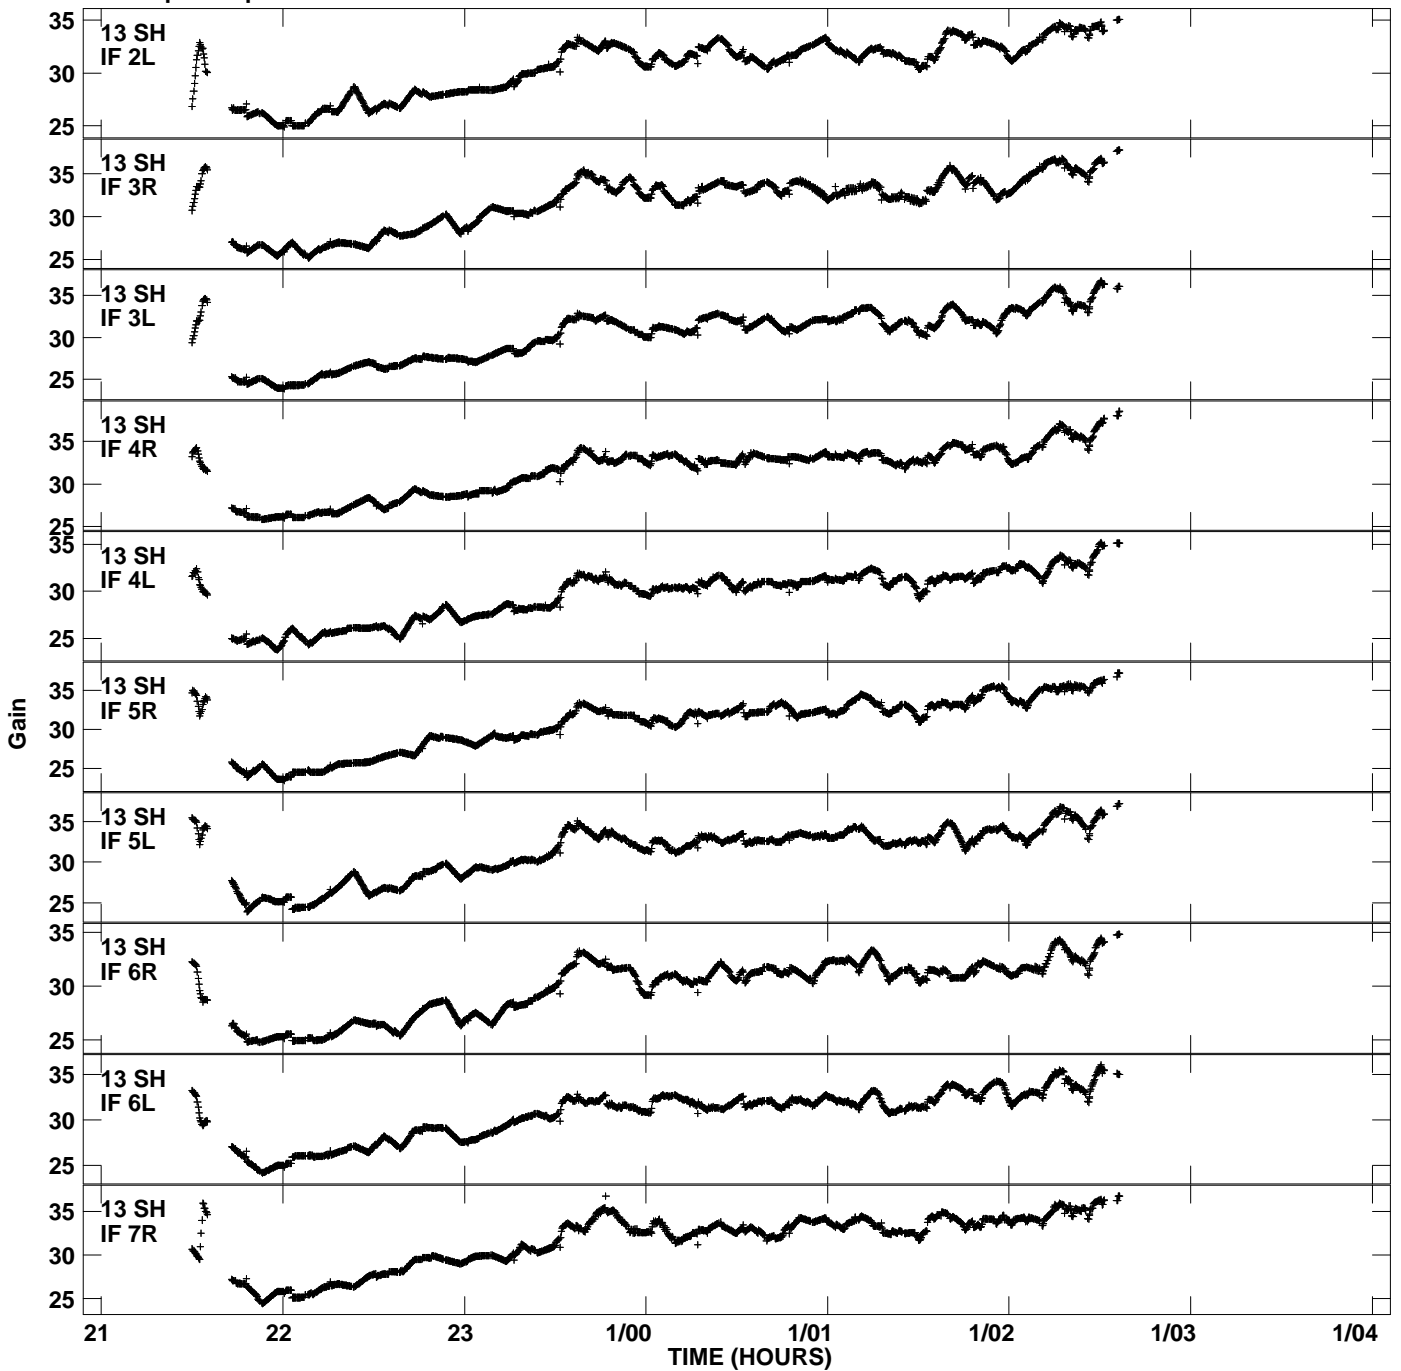

Plot file version 15 created 19-JUL-2013 21:27:53
Gain amp vs UTC time for EP087A_5.TMP.1
CL 4 Rpol & Lpol IF 1 - 8