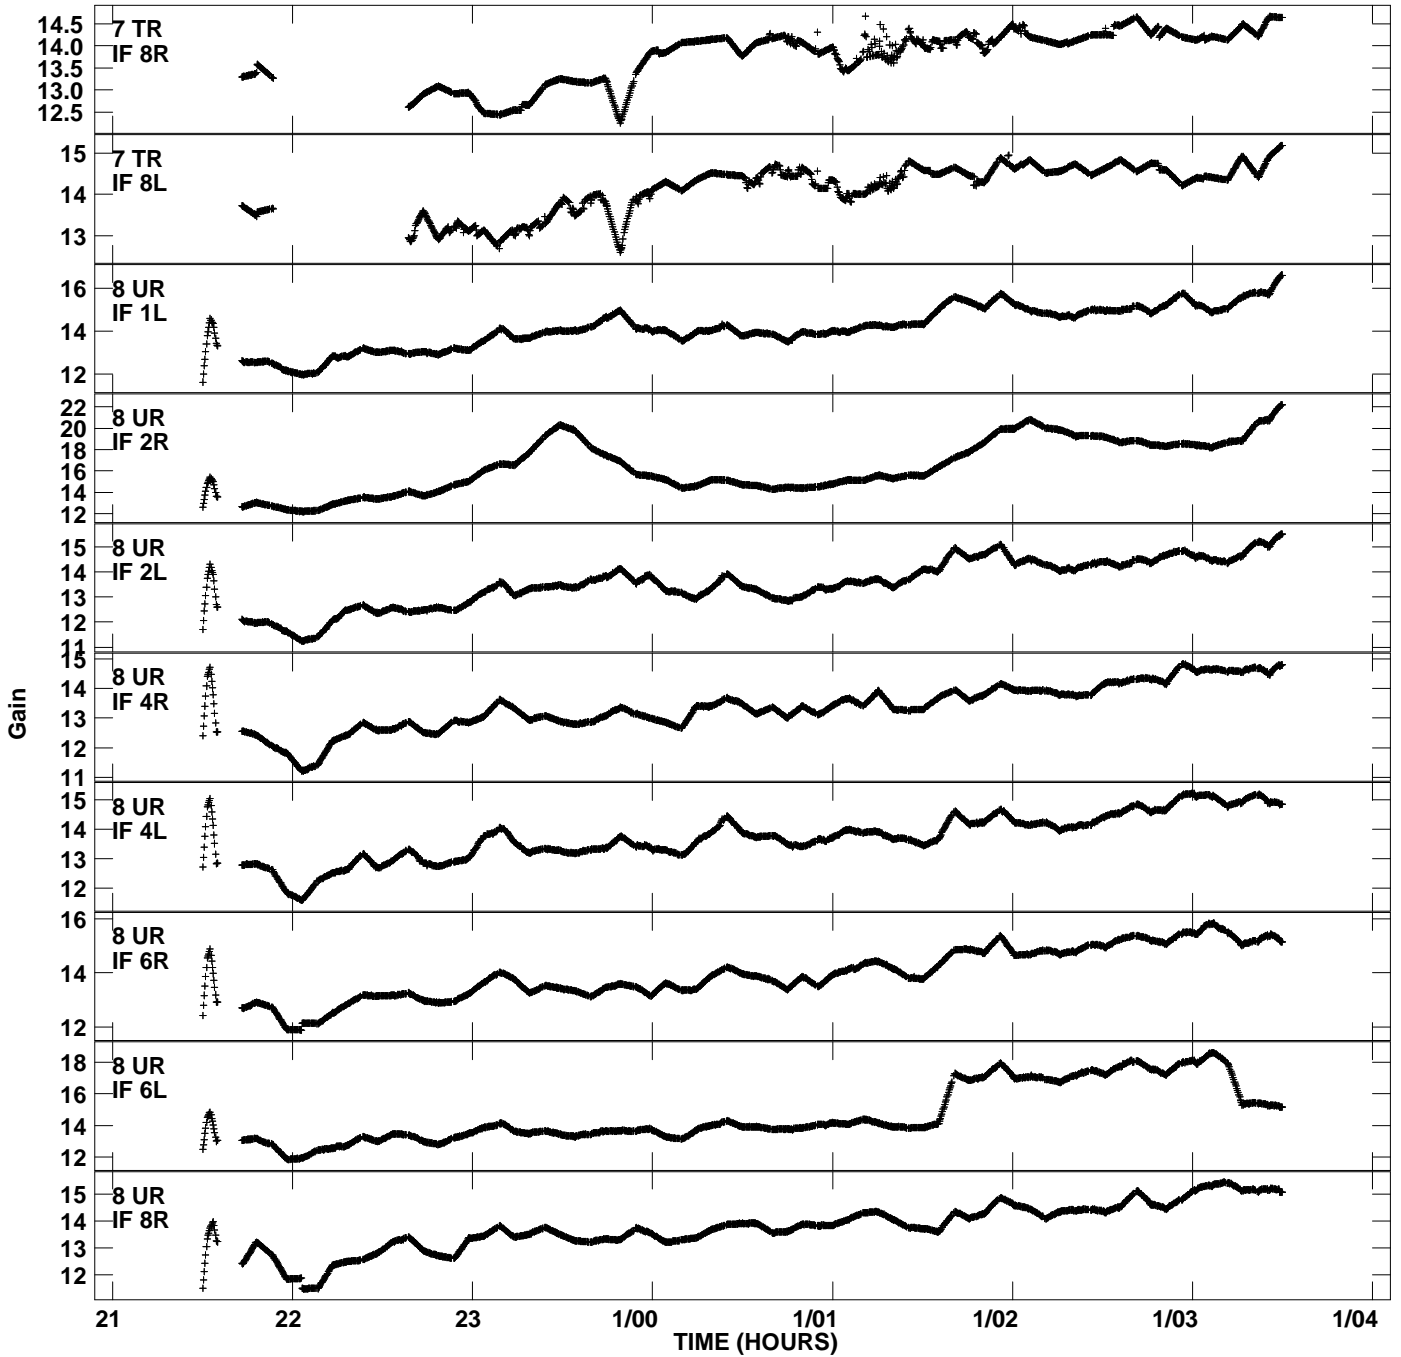

Plot file version 12 created 19-JUL-2013 21:27:53
Gain amp vs UTC time for EP087A_5.TMP.1
CL 4 Rpol & Lpol IF 1 - 8