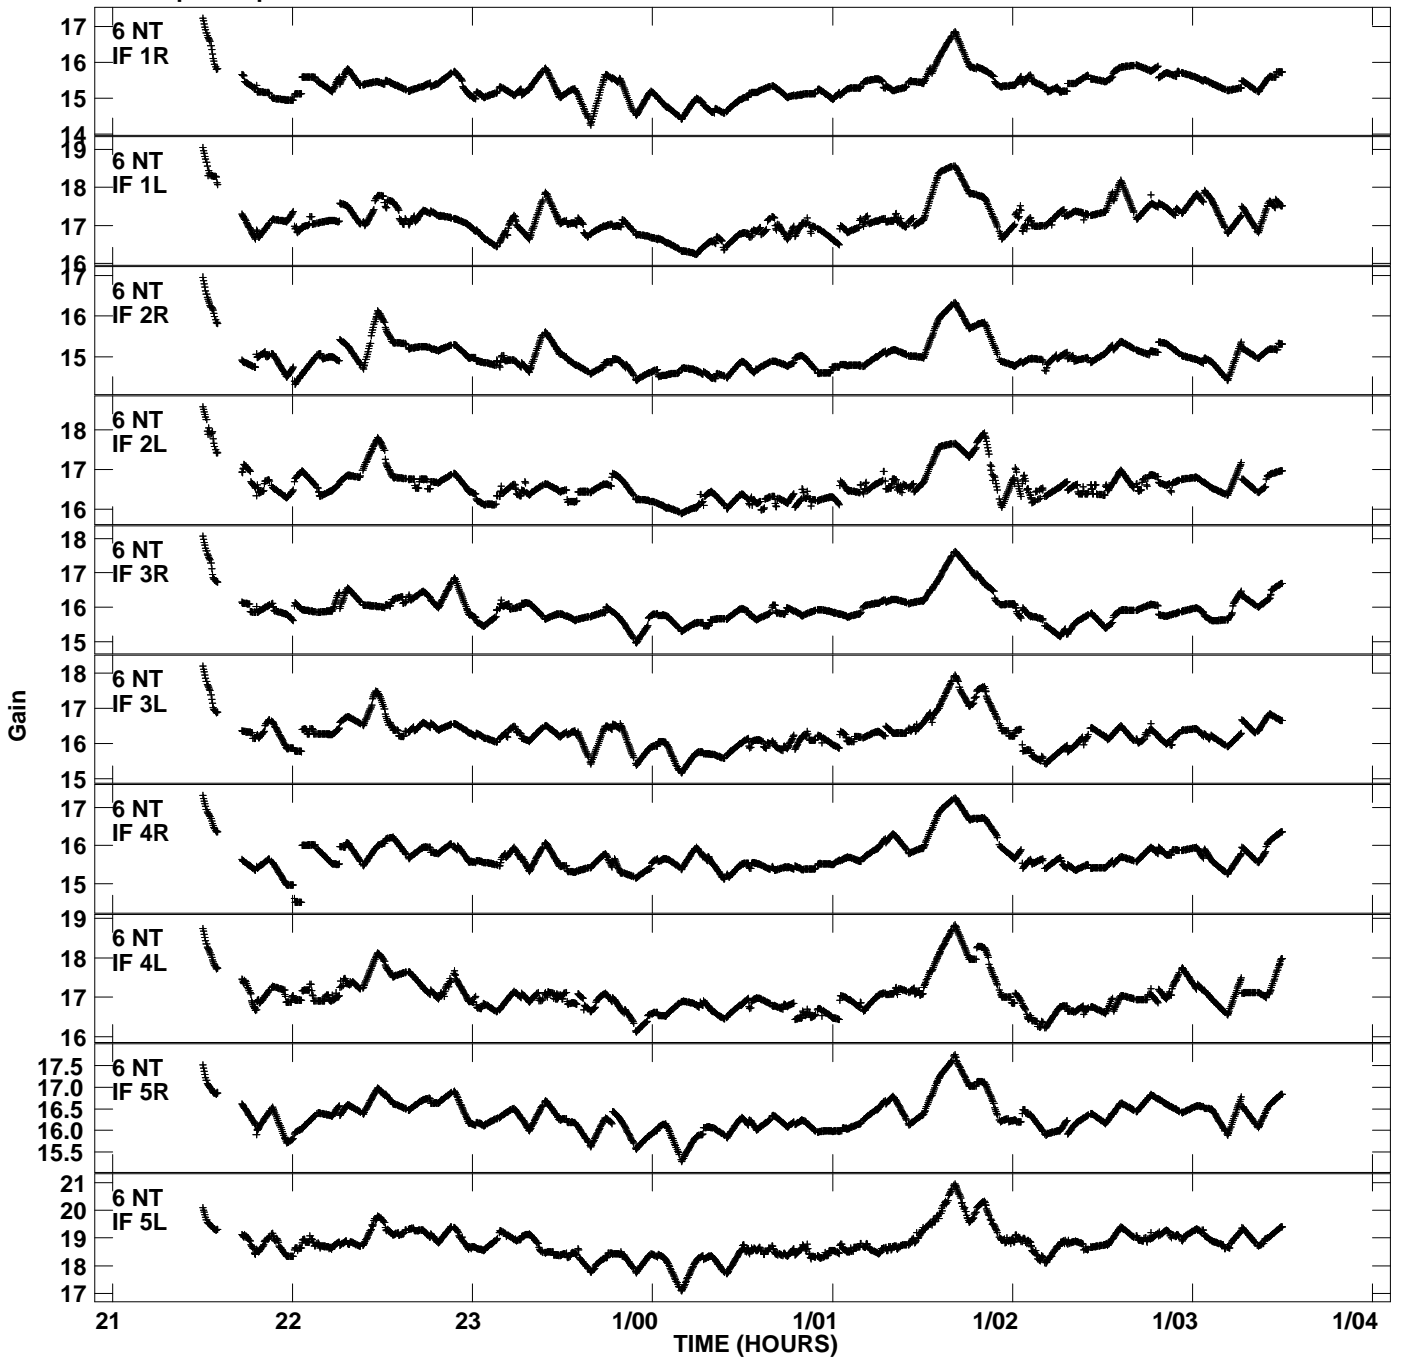

Plot file version 9 created 19-JUL-2013 21:27:53
Gain amp vs UTC time for EP087A_5.TMP.1
CL 4 Rpol & Lpol IF 1 - 8