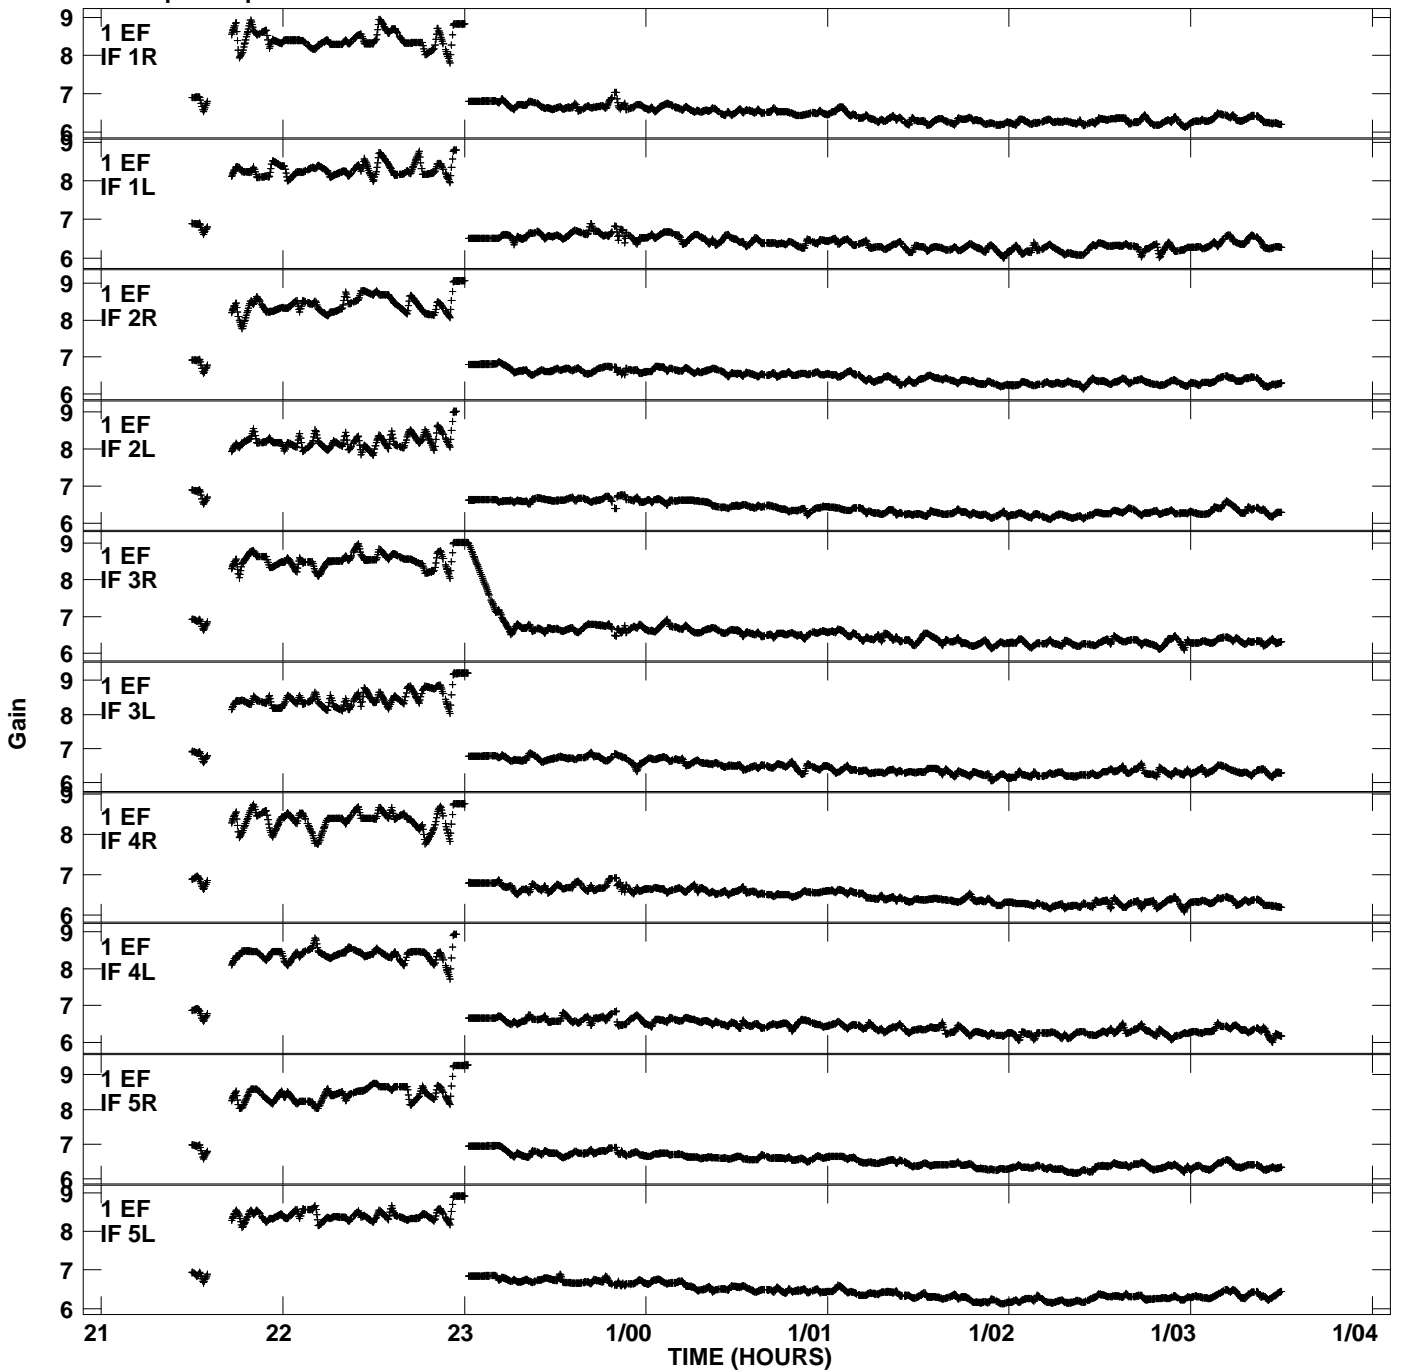

Plot file version 1 created 19-JUL-2013 21:27:53
Gain amp vs UTC time for EP087A_5.TMP.1
CL 4 Rpol & Lpol IF 1 - 8

Plot file version 2 created 19-JUL-2013 21:27:53
Gain amp vs UTC time for EP087A_5.TMP.1
CL 4 Rpol & Lpol IF 1 - 8

Plot file version 3 created 19-JUL-2013 21:27:53
Gain amp vs UTC time for EP087A_5.TMP.1
CL 4 Rpol & Lpol IF 1 - 8

Plot file version 4 created 19-JUL-2013 21:27:53
 Gain amp vs UTC time for EP087A_5.TMP.1
 CL 4 Rpol & Lpol IF 1 - 8

Plot file version 5 created 19-JUL-2013 21:27:53
Gain amp vs UTC time for EP087A_5.TMP.1
CL 4 Rpol & Lpol IF 1 - 8

Plot file version 6 created 19-JUL-2013 21:27:53
Gain amp vs UTC time for EP087A_5.TMP.1
CL 4 Rpol & Lpol IF 1 - 8

Plot file version 7 created 19-JUL-2013 21:27:53
Gain amp vs UTC time for EP087A_5.TMP.1
CL 4 Rpol & Lpol IF 1 - 8

Plot file version 8 created 19-JUL-2013 21:27:53
Gain amp vs UTC time for EP087A_5.TMP.1
CL 4 Rpol & Lpol IF 1 - 8