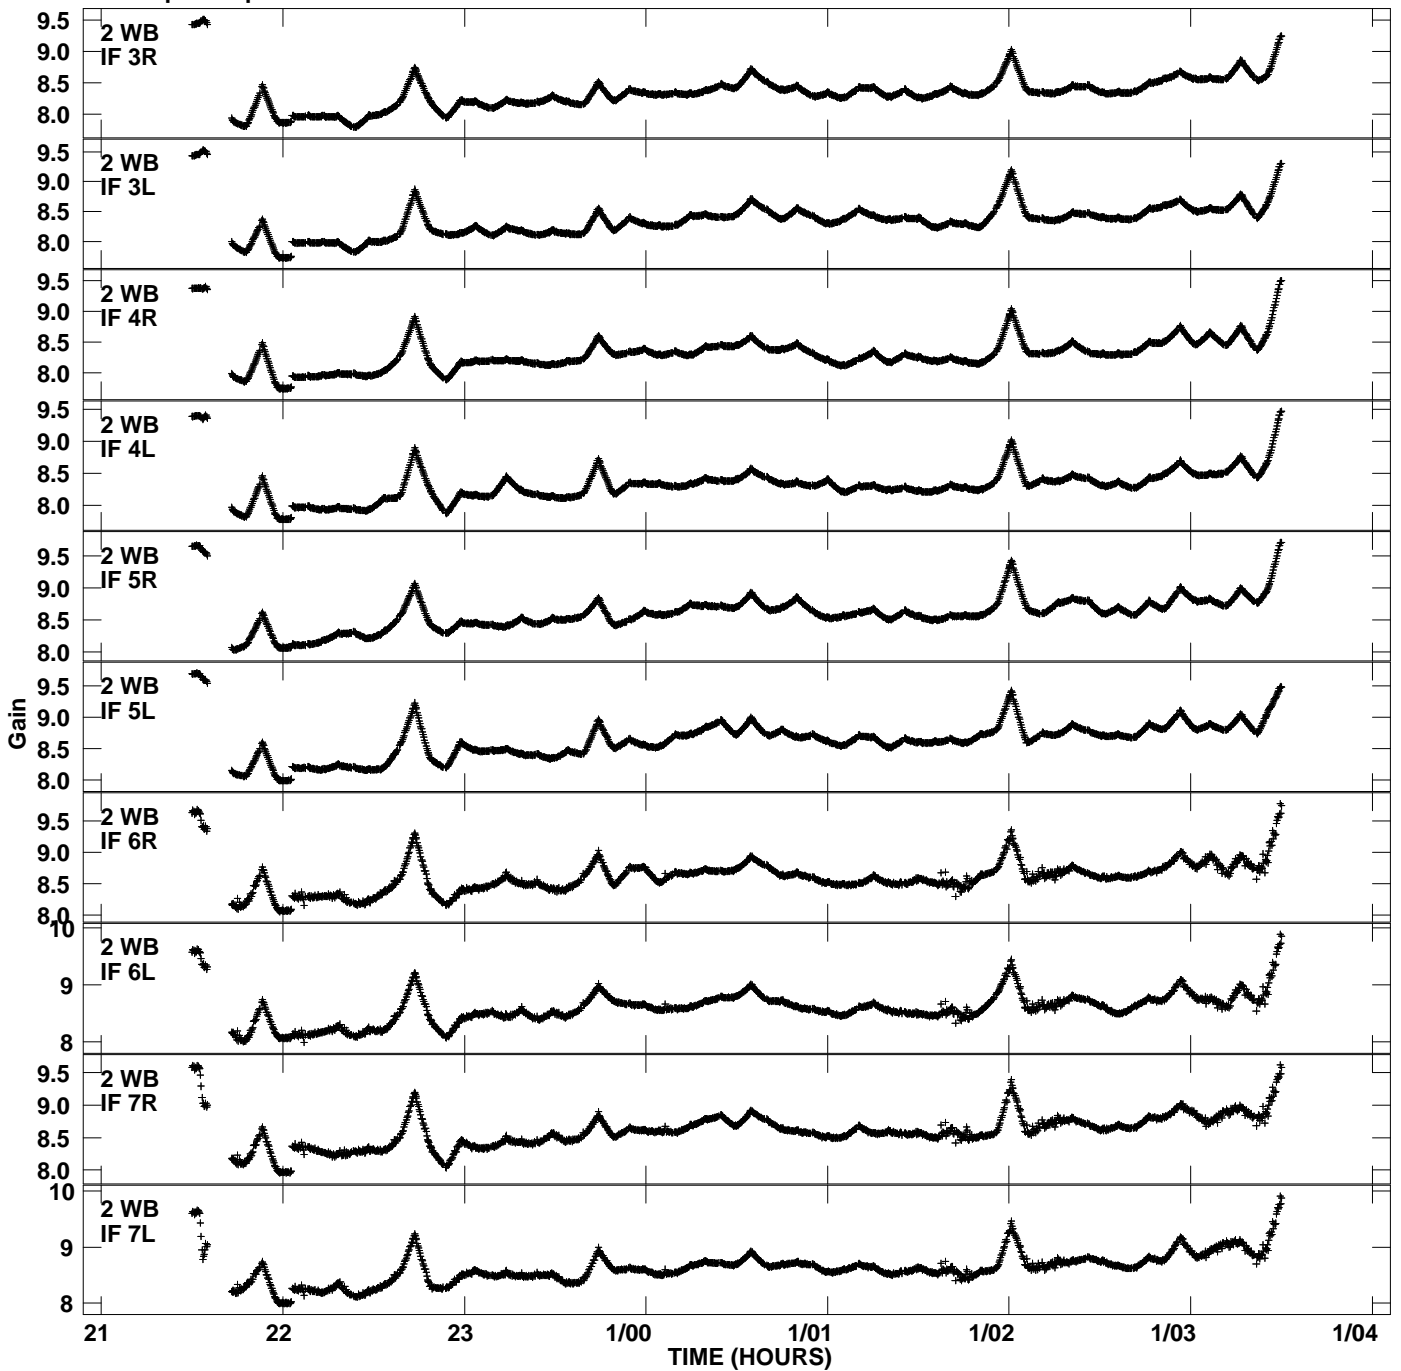

Plot file version 1 created 19-JUL-2013 21:27:53
Gain amp vs UTC time for EP087A_5.TMP.1
CL 4 Rpol & Lpol IF 1 - 8

Plot file version 2 created 19-JUL-2013 21:27:53
Gain amp vs UTC time for EP087A_5.TMP.1
CL 4 Rpol & Lpol IF 1 - 8

Plot file version 3 created 19-JUL-2013 21:27:53
Gain amp vs UTC time for EP087A_5.TMP.1
CL 4 Rpol & Lpol IF 1 - 8

Plot file version 4 created 19-JUL-2013 21:27:53
 Gain amp vs UTC time for EP087A_5.TMP.1
 CL 4 Rpol & Lpol IF 1 - 8