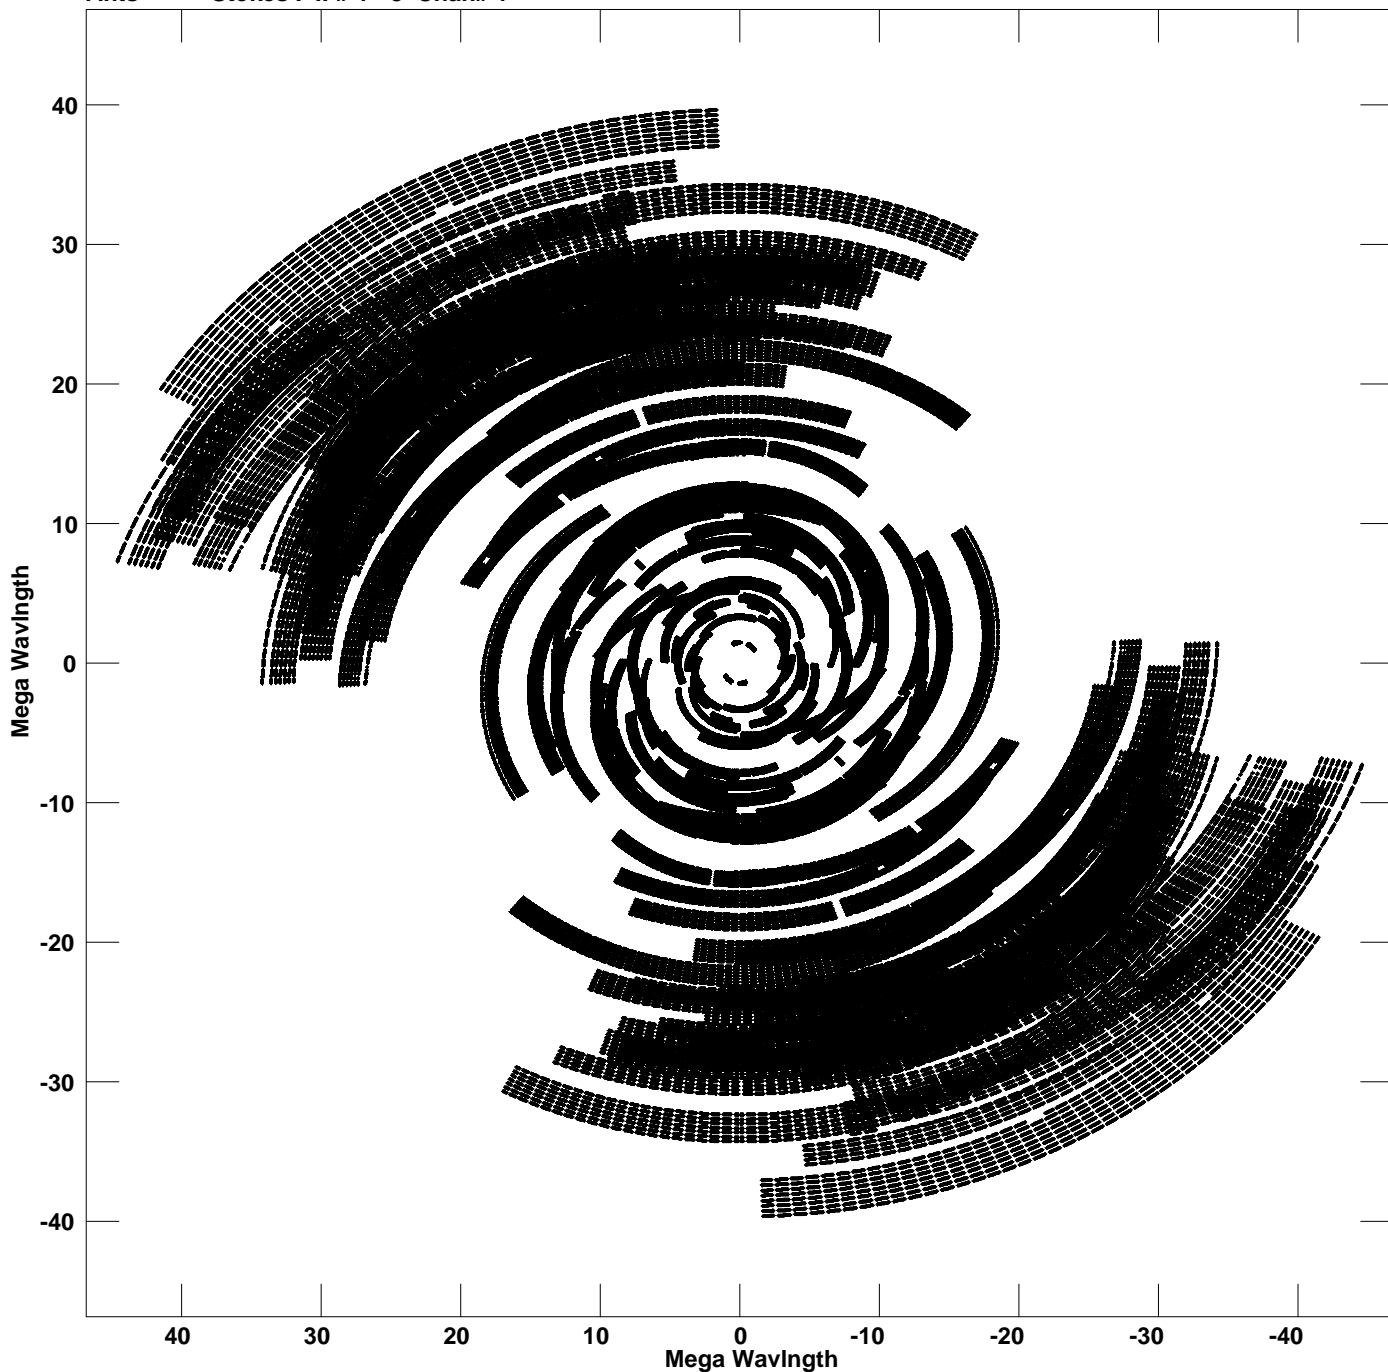

Plot file version 1 created 05-AUG-2013 13:45:00  
V vs U for ARP299C.MULTI.1 Source:ARP299C  
Ants \* - \* Stokes I IF# 1 - 8 Chan# 1

Freq = 1.6027 GHz, Bw = 16.000 MHz