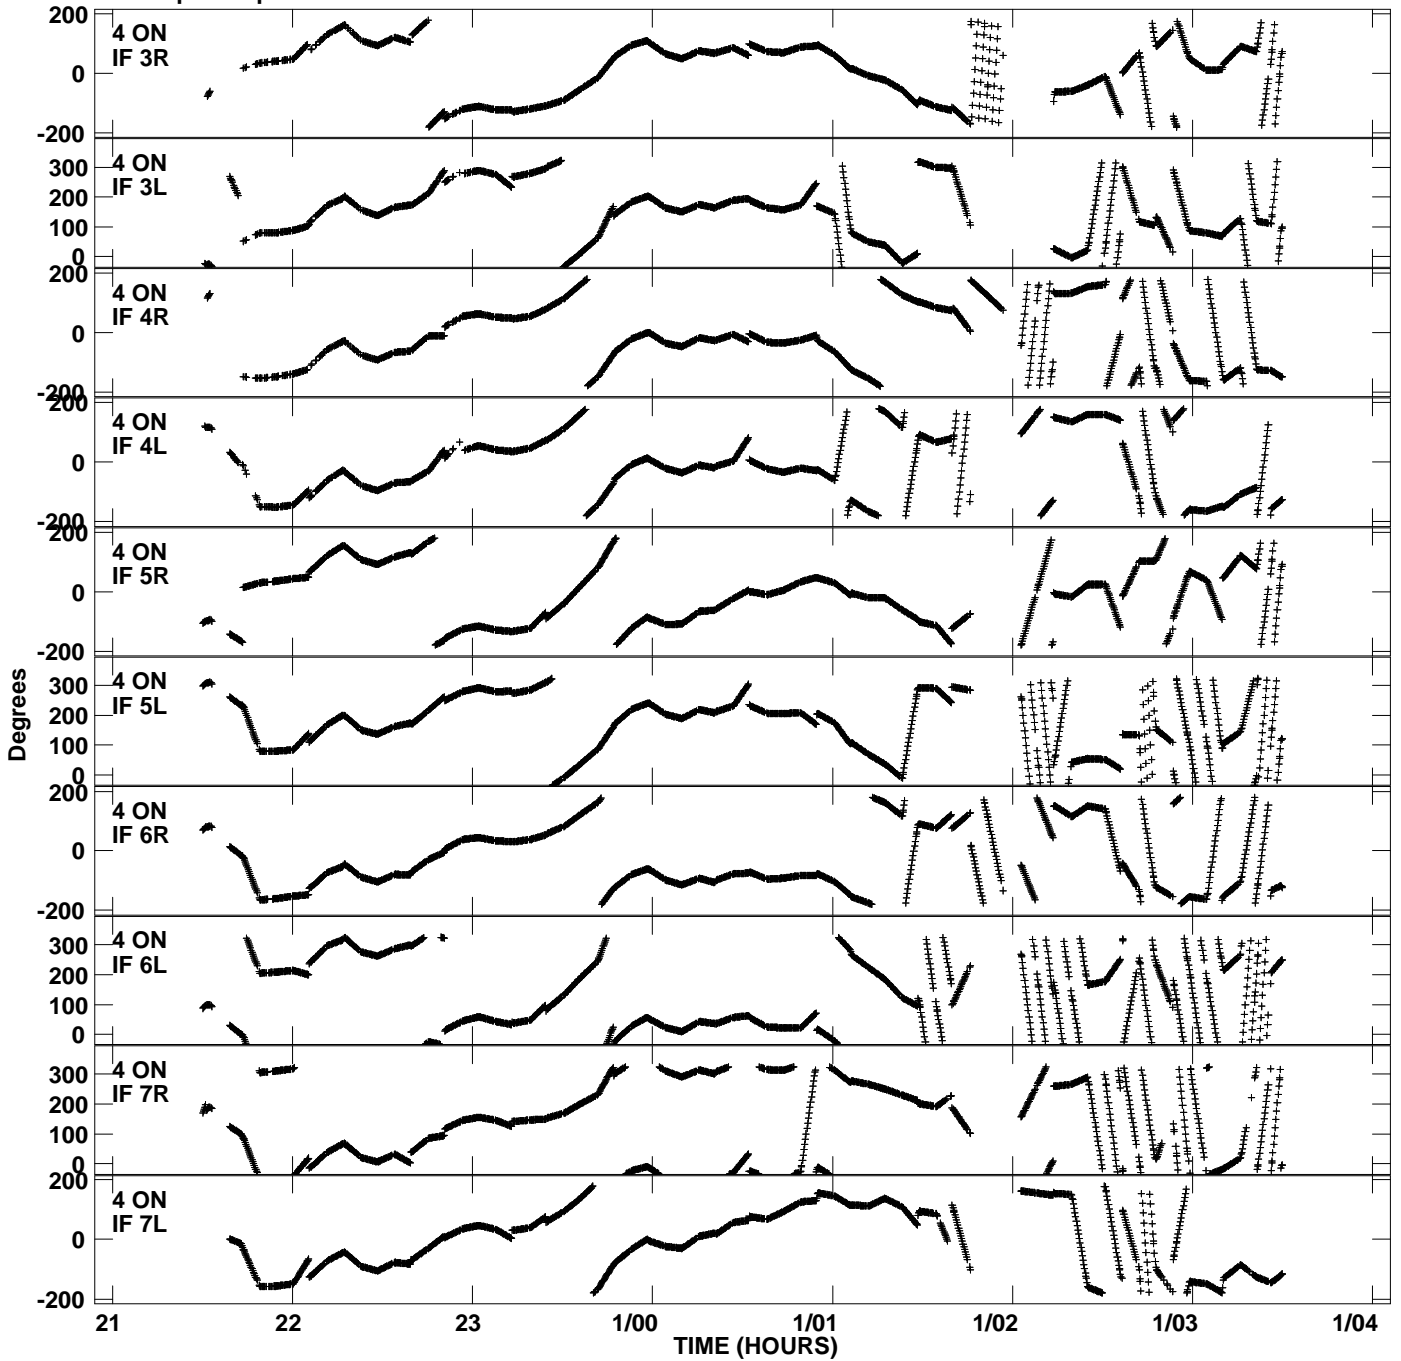

Plot file version 1 created 05-AUG-2013 13:26:53
Gain phs vs UTC time for EP087C_3.UVDATA.1
CL 3 Rpol & Lpol IF 1 - 8

Plot file version 2 created 05-AUG-2013 13:26:53
Gain phs vs UTC time for EP087C_3.UVDATA.1
CL 3 Rpol & Lpol IF 1 - 8

Plot file version 3 created 05-AUG-2013 13:26:53
Gain phs vs UTC time for EP087C_3.UVDATA.1
CL 3 Rpol & Lpol IF 1 - 8

Plot file version 4 created 05-AUG-2013 13:26:53
Gain phs vs UTC time for EP087C_3.UVDATA.1
CL 3 Rpol & Lpol IF 1 - 8

Plot file version 5 created 05-AUG-2013 13:26:53
Gain phs vs UTC time for EP087C_3.UVDATA.1
CL 3 Rpol & Lpol IF 1 - 8

Plot file version 6 created 05-AUG-2013 13:26:53
Gain phs vs UTC time for EP087C_3.UVDATA.1
CL 3 Rpol & Lpol IF 1 - 8

Plot file version 7 created 05-AUG-2013 13:26:53
Gain phs vs UTC time for EP087C_3.UVDATA.1
CL 3 Rpol & Lpol IF 1 - 8

Plot file version 8 created 05-AUG-2013 13:26:53
Gain phs vs UTC time for EP087C_3.UVDATA.1
CL 3 Rpol & Lpol IF 1 - 8