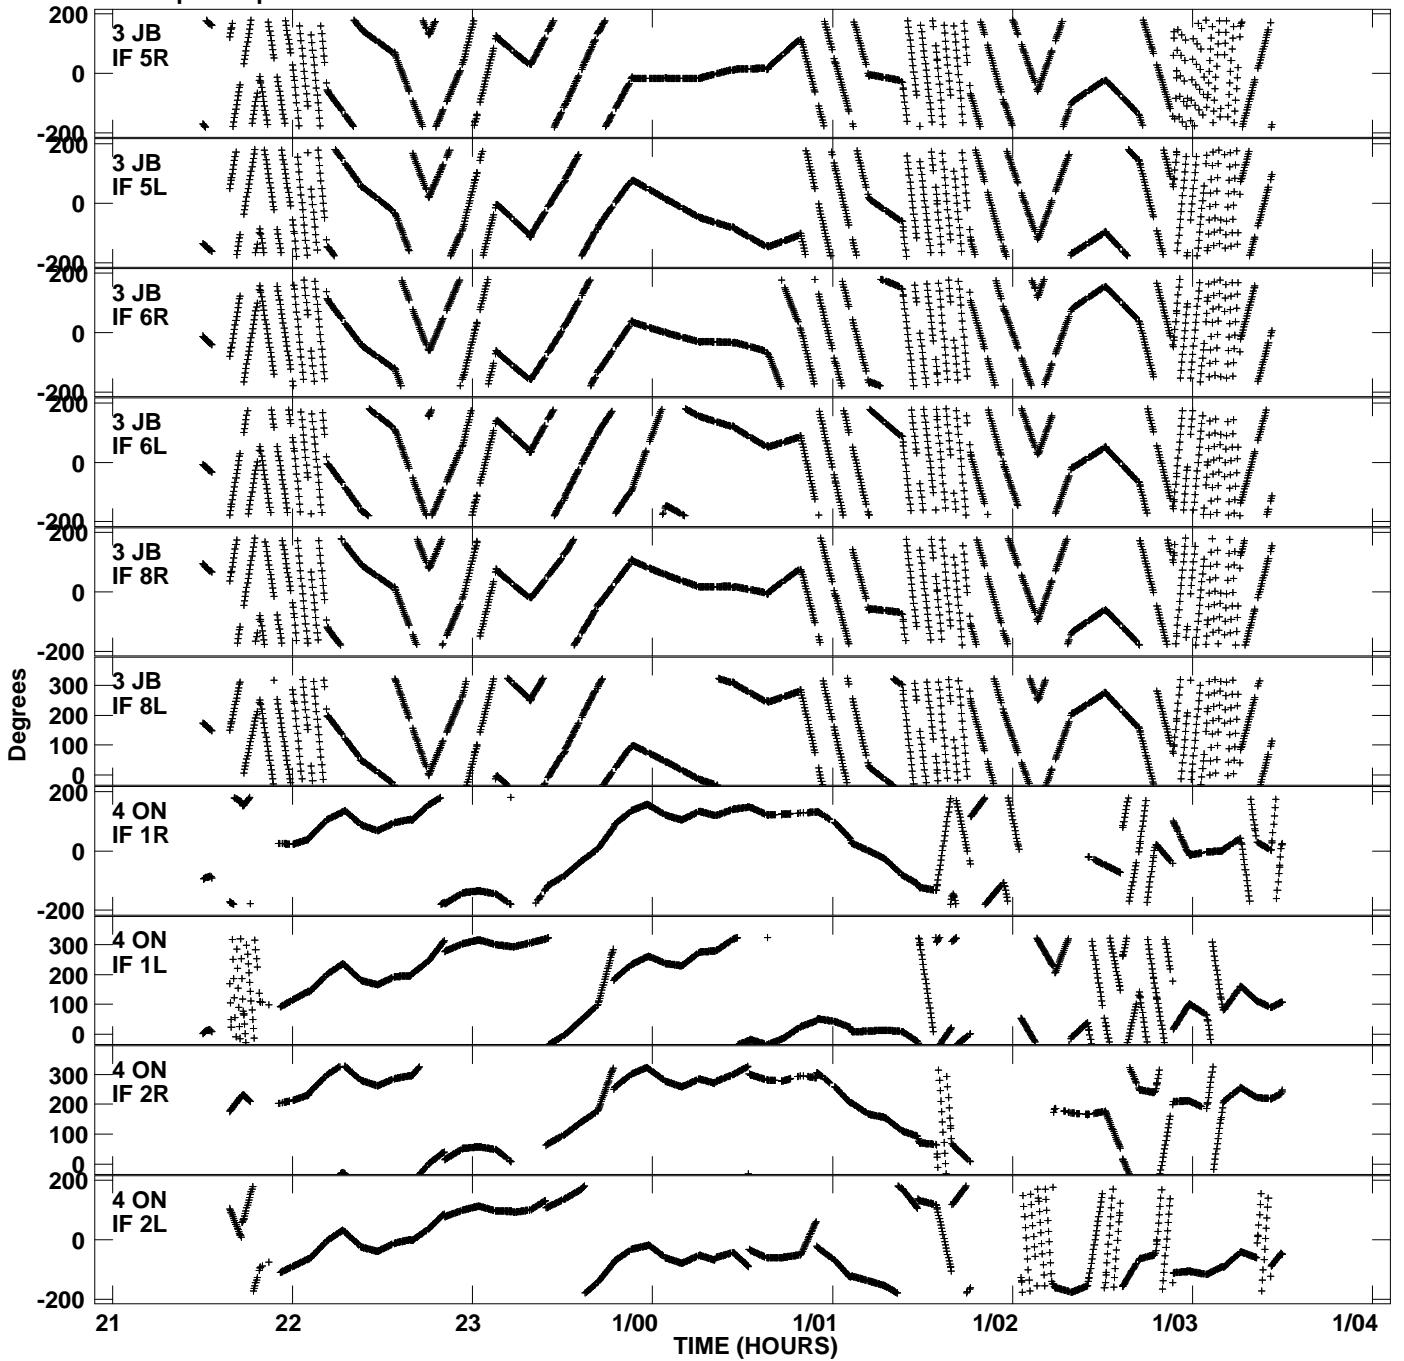

Plot file version 1 created 05-AUG-2013 13:26:53
Gain phs vs UTC time for EP087C_3.UVDATA.1
CL 3 Rpol & Lpol IF 1 - 8

Plot file version 2 created 05-AUG-2013 13:26:53
Gain phs vs UTC time for EP087C_3.UVDATA.1
CL 3 Rpol & Lpol IF 1 - 8

Plot file version 3 created 05-AUG-2013 13:26:53
Gain phs vs UTC time for EP087C_3.UVDATA.1
CL 3 Rpol & Lpol IF 1 - 8

Plot file version 4 created 05-AUG-2013 13:26:53
Gain phs vs UTC time for EP087C_3.UVDATA.1
CL 3 Rpol & Lpol IF 1 - 8

Plot file version 5 created 05-AUG-2013 13:26:53
Gain phs vs UTC time for EP087C_3.UVDATA.1
CL 3 Rpol & Lpol IF 1 - 8

Plot file version 6 created 05-AUG-2013 13:26:53
Gain phs vs UTC time for EP087C_3.UVDATA.1
CL 3 Rpol & Lpol IF 1 - 8

Plot file version 7 created 05-AUG-2013 13:26:53
Gain phs vs UTC time for EP087C_3.UVDATA.1
CL 3 Rpol & Lpol IF 1 - 8

Plot file version 8 created 05-AUG-2013 13:26:53
Gain phs vs UTC time for EP087C_3.UVDATA.1
CL 3 Rpol & Lpol IF 1 - 8