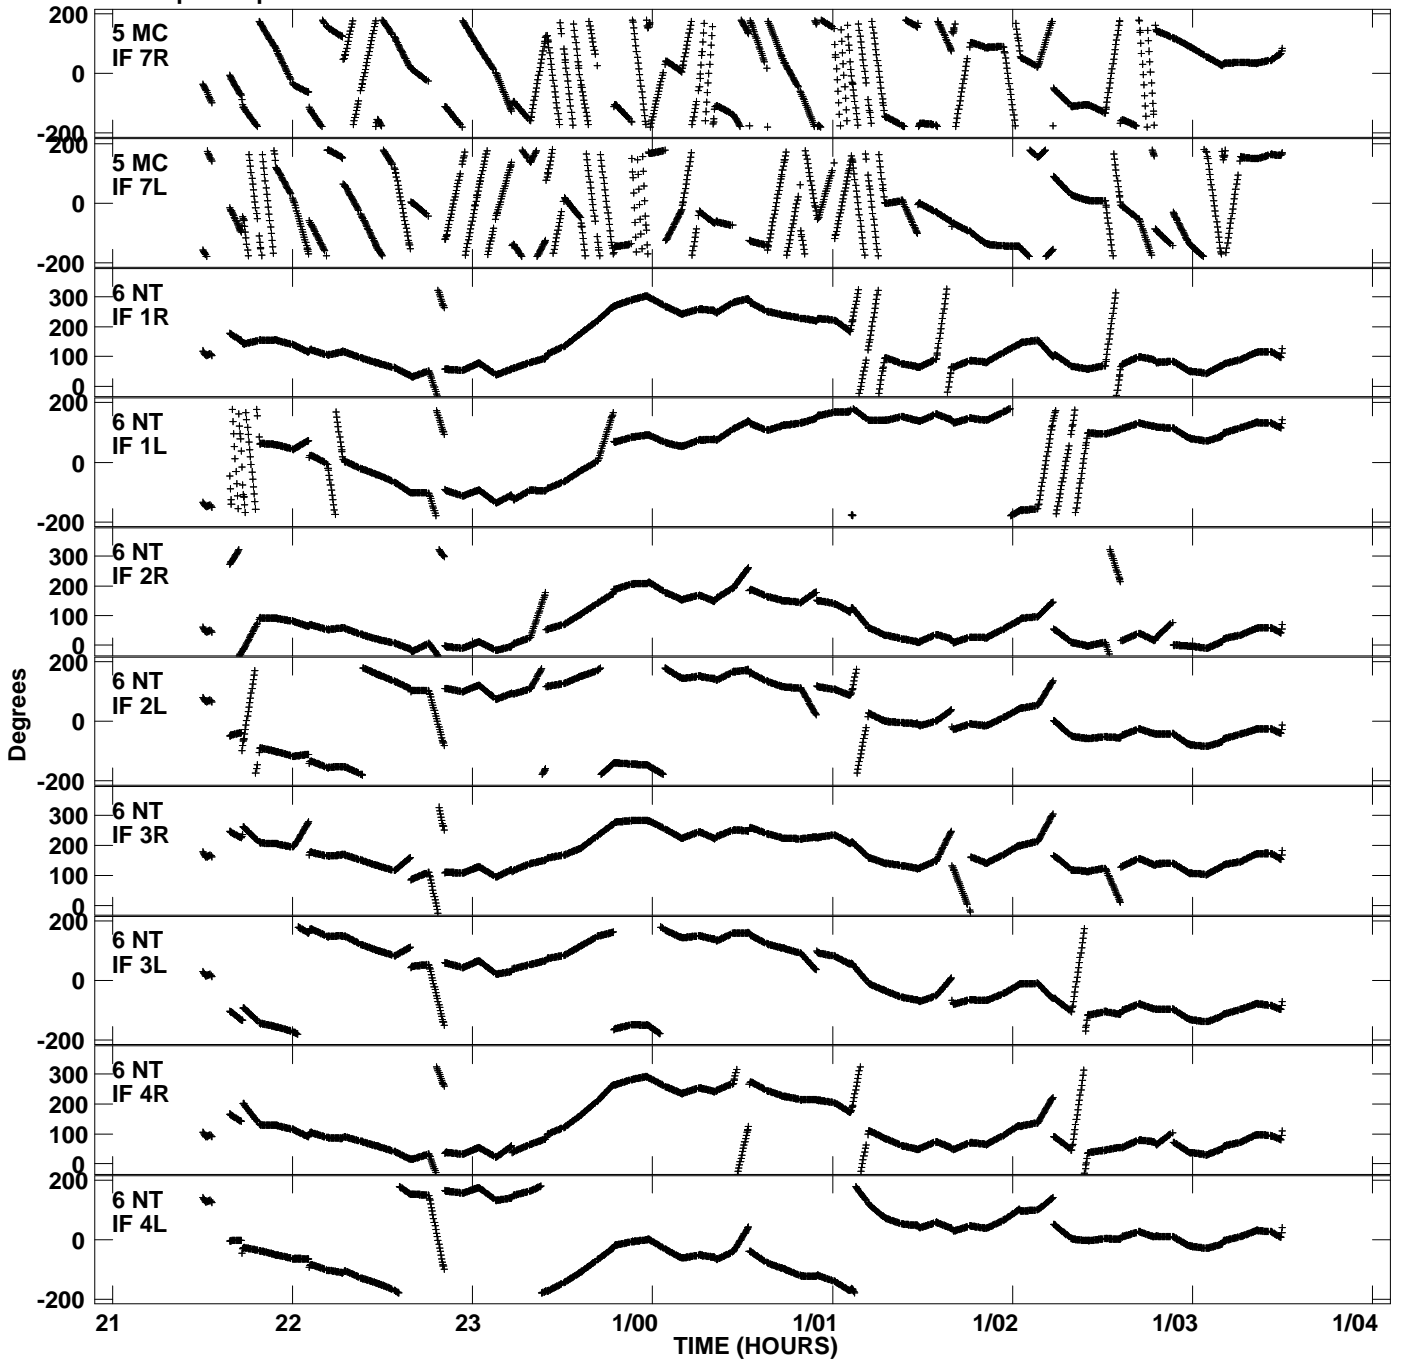

Plot file version 8 created 05-AUG-2013 13:26:53
Gain phs vs UTC time for EP087C_3.UVDATA.1
CL 3 Rpol & Lpol IF 1 - 8