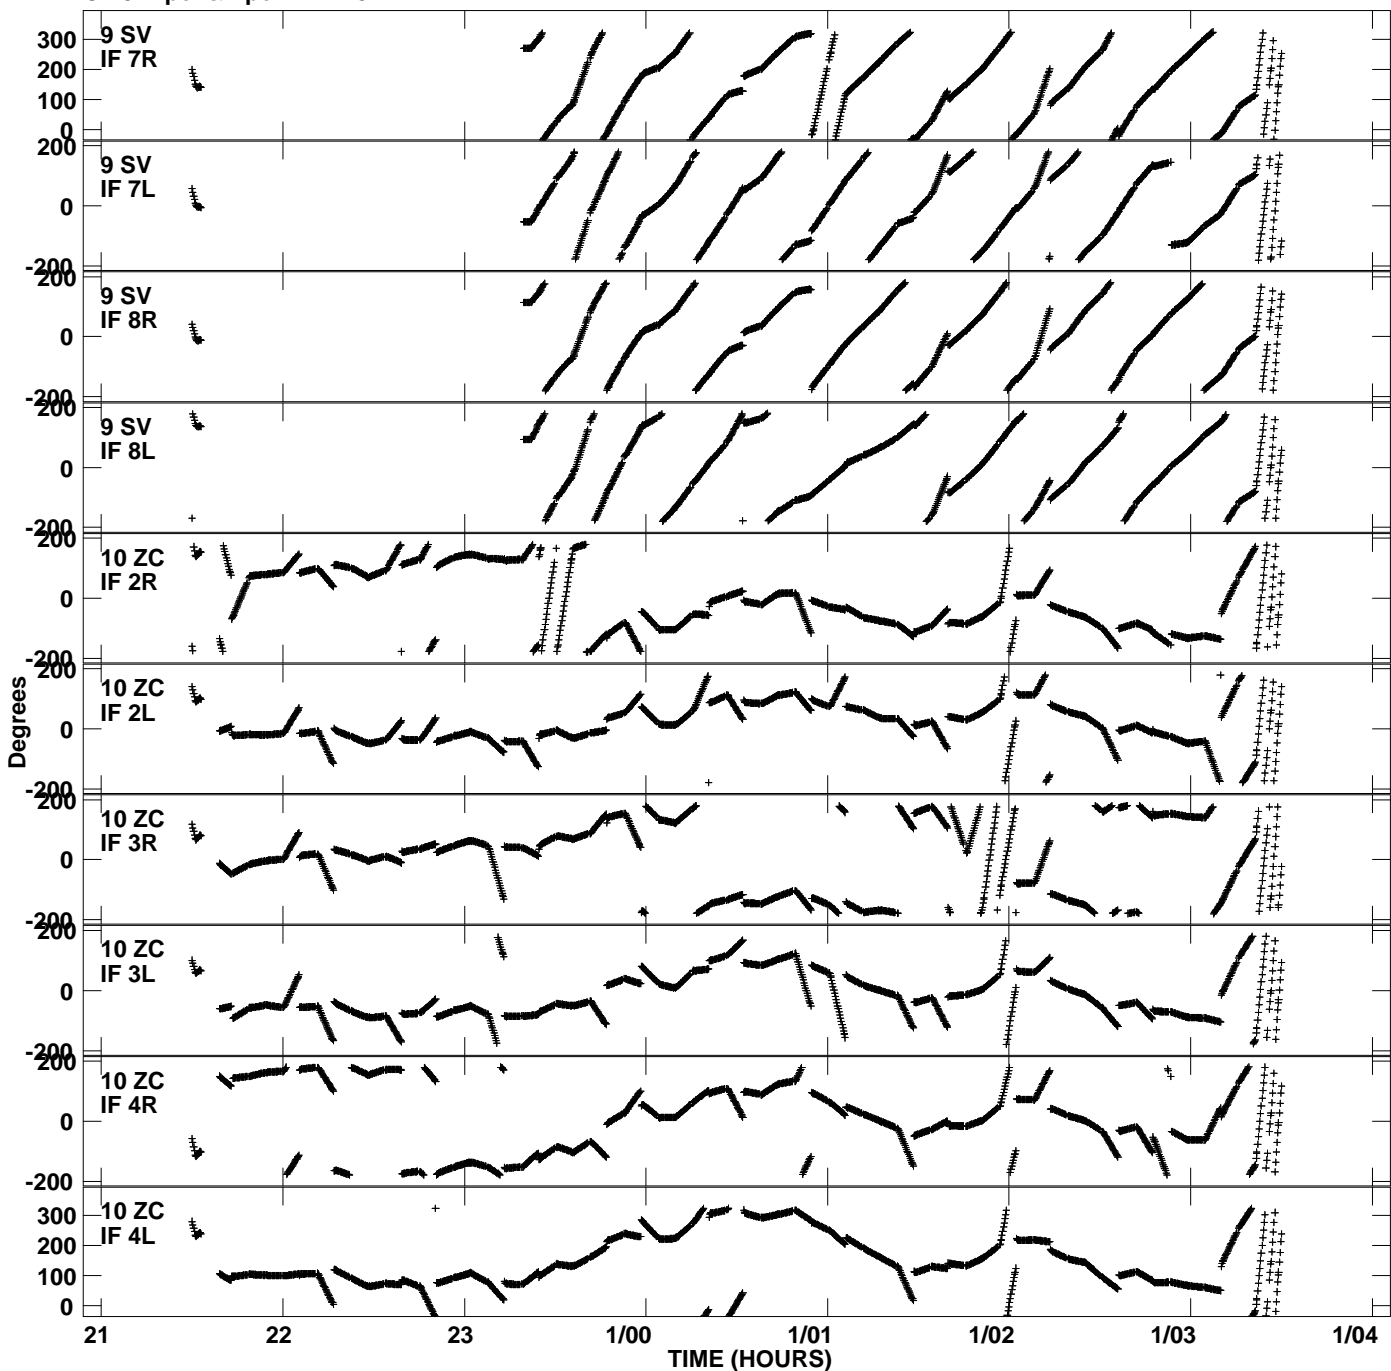

Plot file version 14 created 05-AUG-2013 13:26:53
Gain phs vs UTC time for EP087C_3.UVDATA.1
CL 3 Rpol & Lpol IF 1 - 8