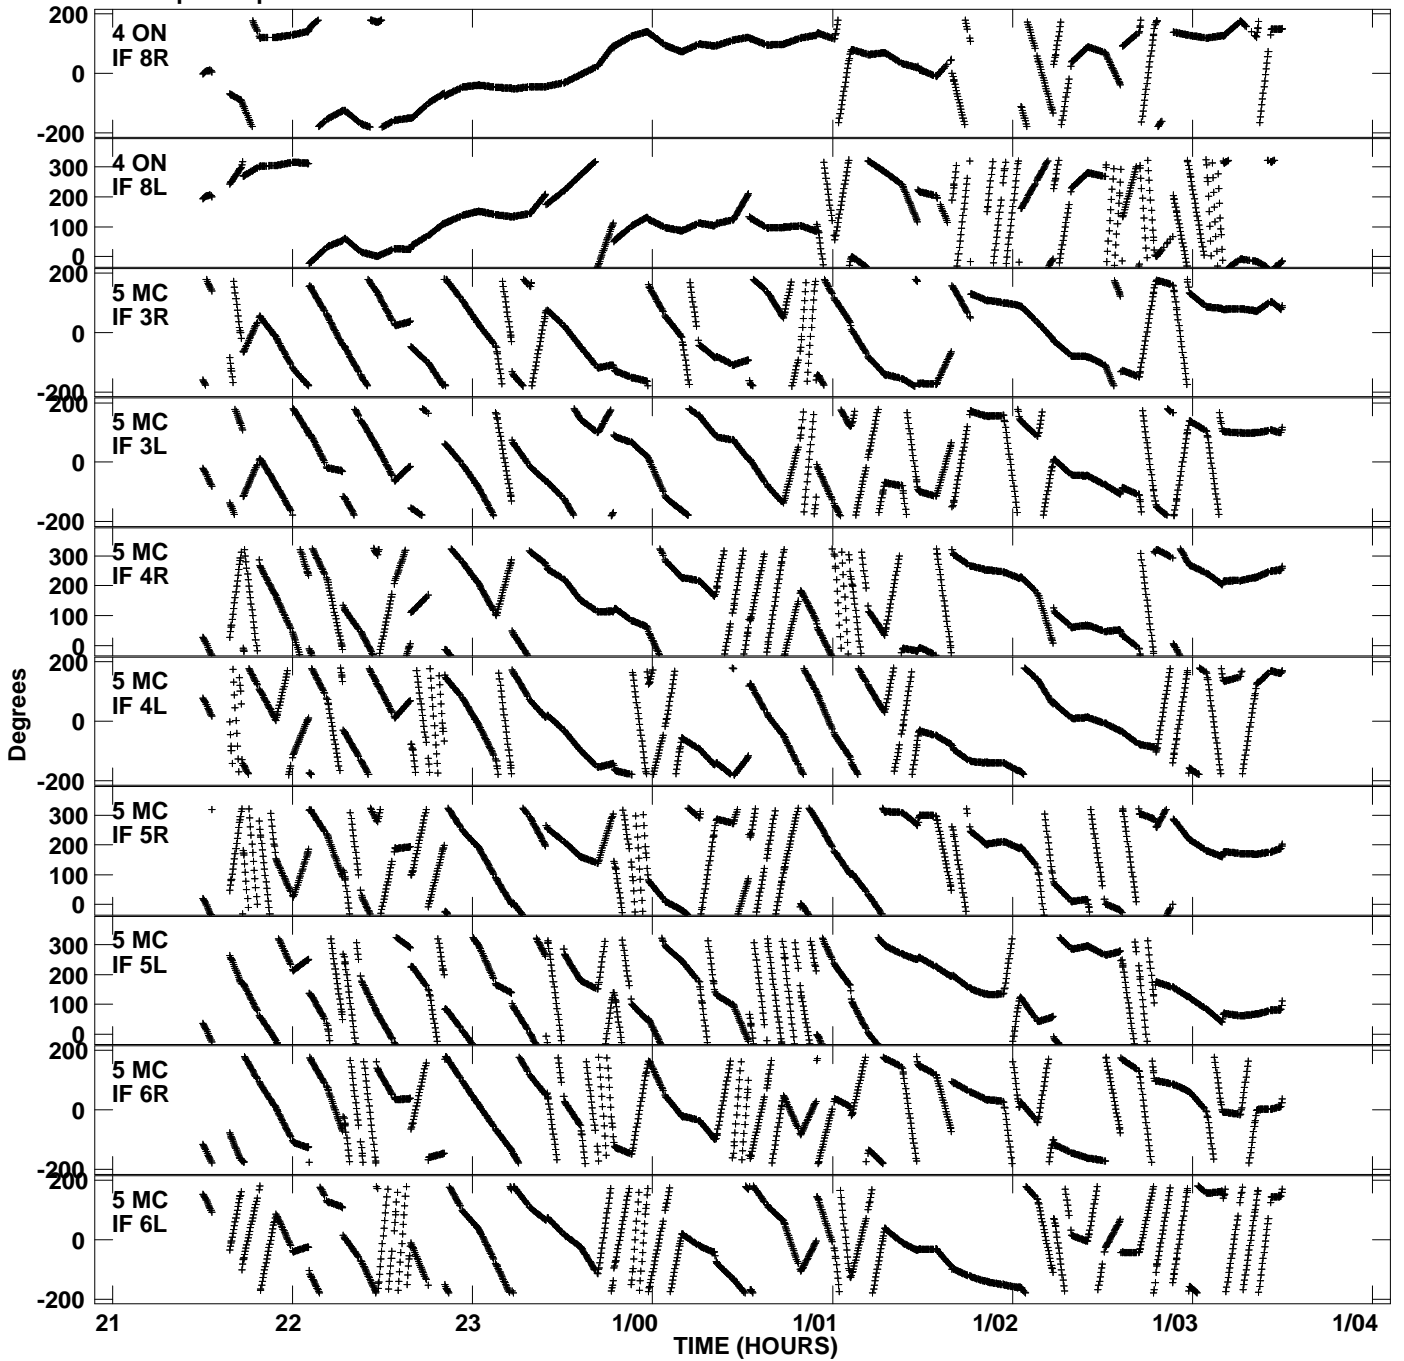

Plot file version 1 created 05-AUG-2013 13:26:53
Gain phs vs UTC time for EP087C_3.UVDATA.1
CL 3 Rpol & Lpol IF 1 - 8

Plot file version 2 created 05-AUG-2013 13:26:53
Gain phs vs UTC time for EP087C_3.UVDATA.1
CL 3 Rpol & Lpol IF 1 - 8

Plot file version 3 created 05-AUG-2013 13:26:53
Gain phs vs UTC time for EP087C_3.UVDATA.1
CL 3 Rpol & Lpol IF 1 - 8

Plot file version 4 created 05-AUG-2013 13:26:53
Gain phs vs UTC time for EP087C_3.UVDATA.1
CL 3 Rpol & Lpol IF 1 - 8

Plot file version 5 created 05-AUG-2013 13:26:53
Gain phs vs UTC time for EP087C_3.UVDATA.1
CL 3 Rpol & Lpol IF 1 - 8

Plot file version 6 created 05-AUG-2013 13:26:53
Gain phs vs UTC time for EP087C_3.UVDATA.1
CL 3 Rpol & Lpol IF 1 - 8

Plot file version 7 created 05-AUG-2013 13:26:53
Gain phs vs UTC time for EP087C_3.UVDATA.1
CL 3 Rpol & Lpol IF 1 - 8

Plot file version 8 created 05-AUG-2013 13:26:53
Gain phs vs UTC time for EP087C_3.UVDATA.1
CL 3 Rpol & Lpol IF 1 - 8