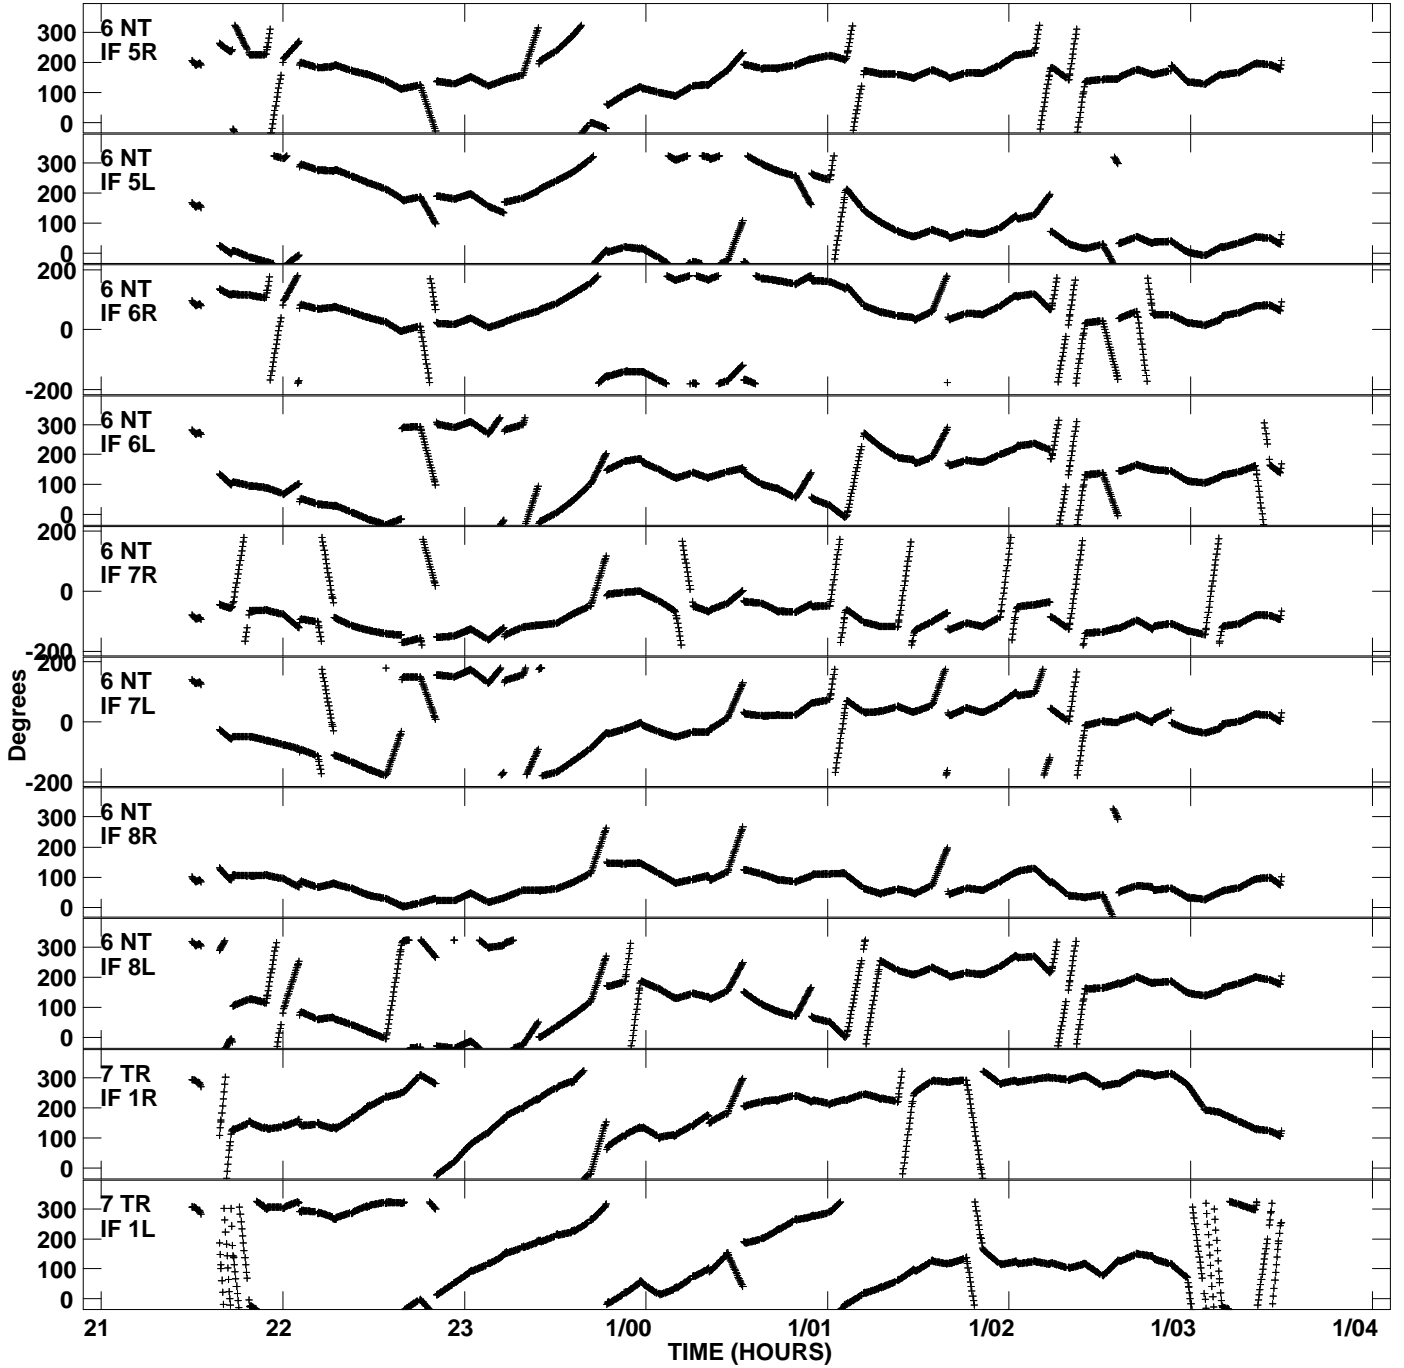

Plot file version 9 created 05-AUG-2013 13:26:53
Gain phs vs UTC time for EP087C_3.UVDATA.1
CL 3 Rpol & Lpol IF 1 - 8