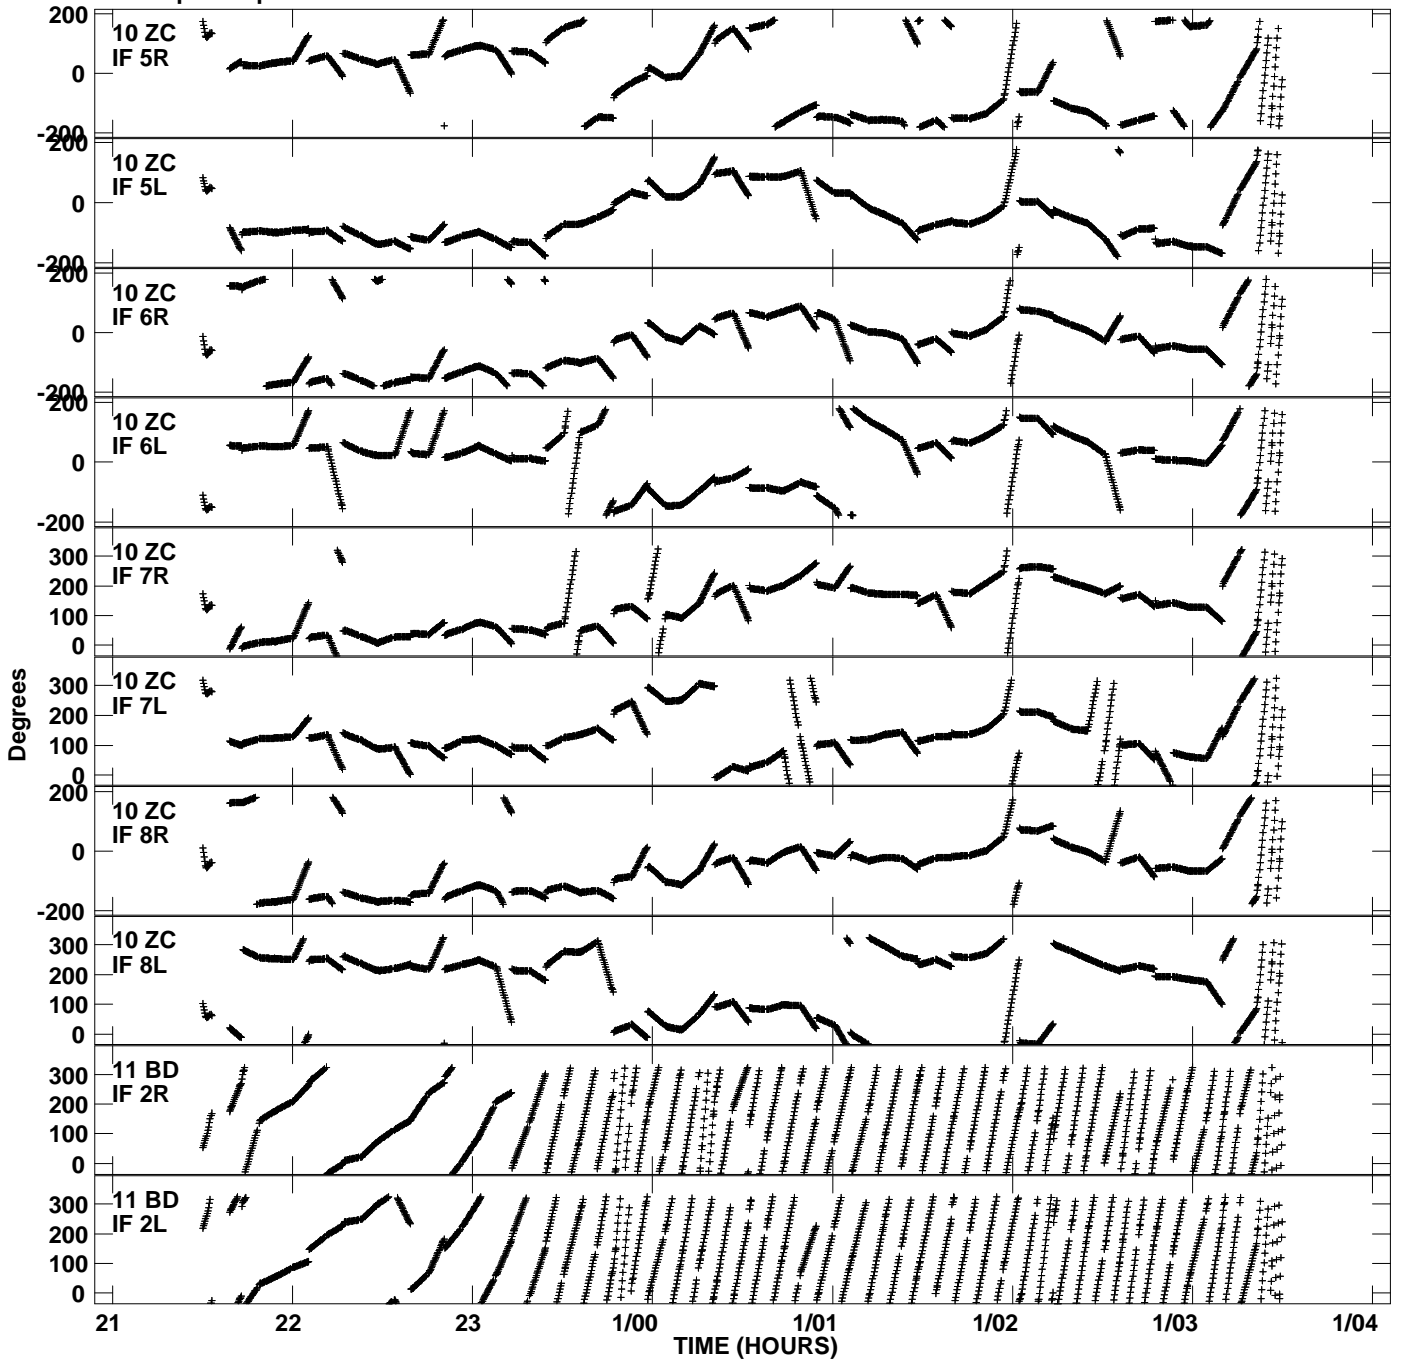

Plot file version 15 created 05-AUG-2013 13:26:53
Gain phs vs UTC time for EP087C_3.UVDATA.1
CL 3 Rpol & Lpol IF 1 - 8