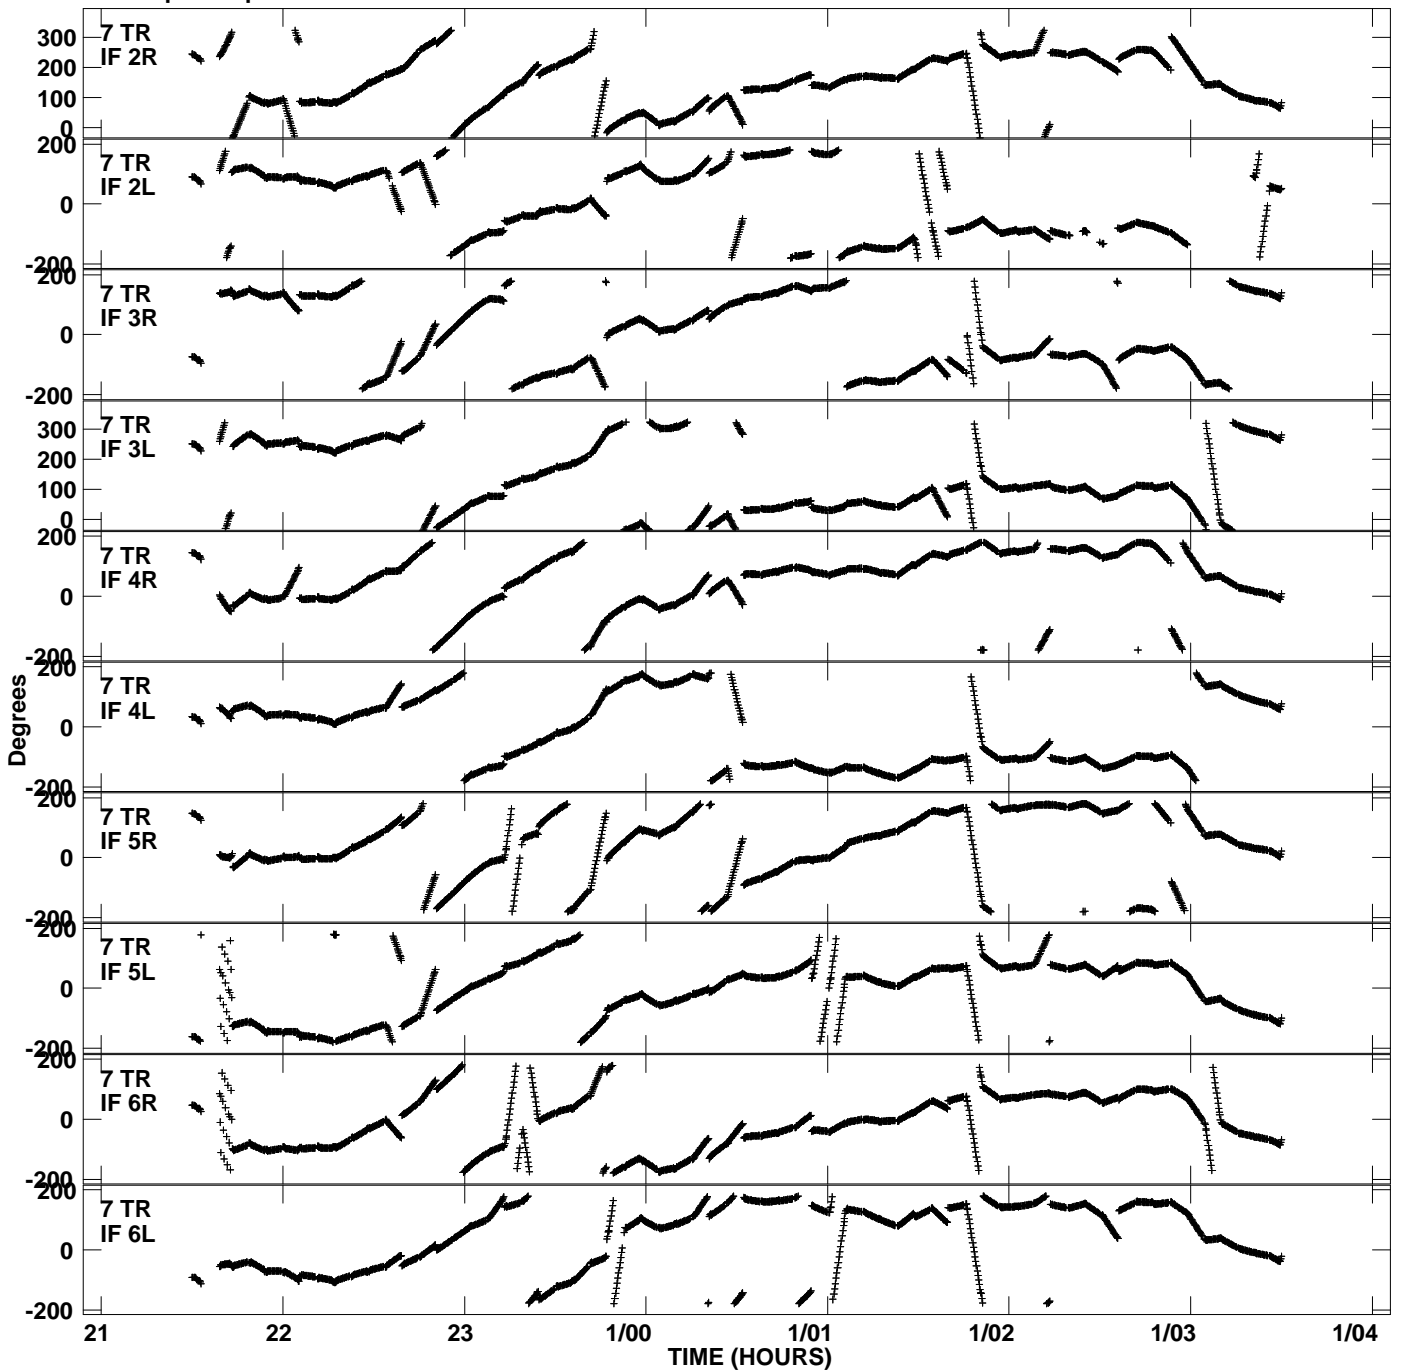

Plot file version 10 created 05-AUG-2013 13:26:53
Gain phs vs UTC time for EP087C_3.UVDATA.1
CL 3 Rpol & Lpol IF 1 - 8