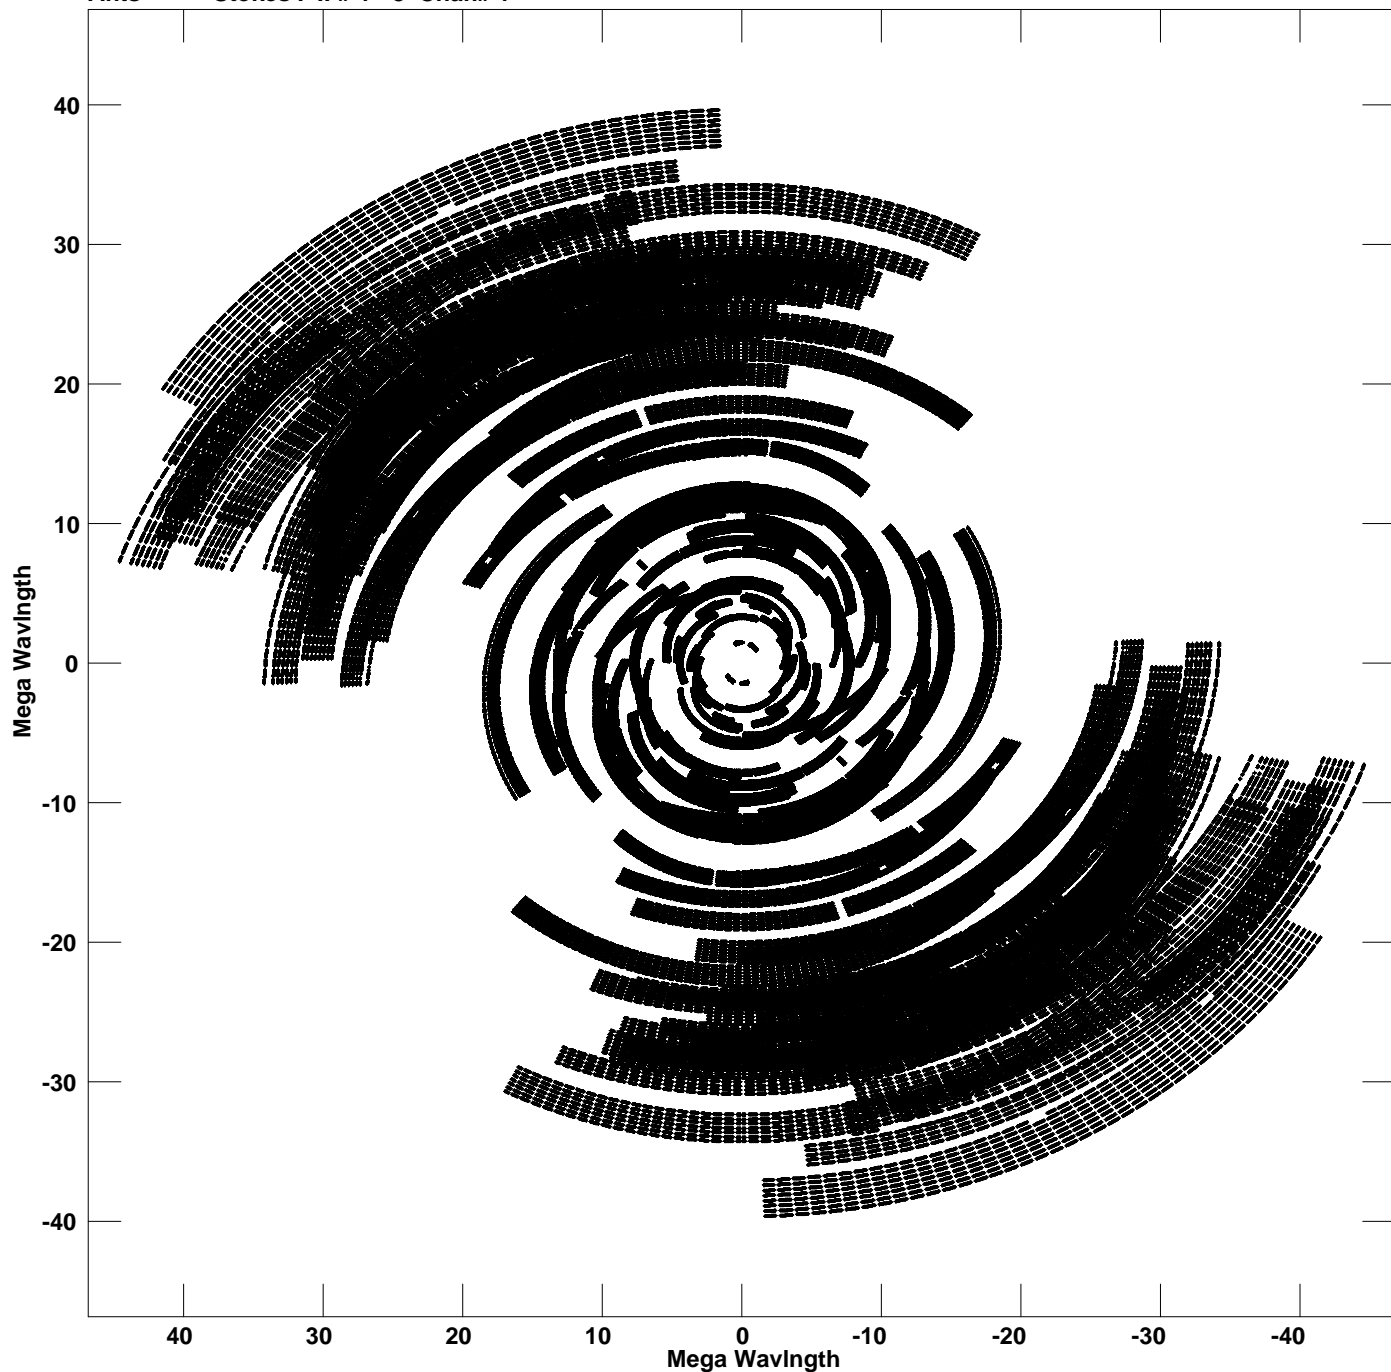

Plot file version 1 created 05-AUG-2013 14:33:06  
V vs U for ARP299C2S.MULTI.1 Source:ARP299C2S  
Ants \* - \* Stokes I IF# 1 - 8 Chan# 1

Freq = 1.6027 GHz, Bw = 16.000 MHz