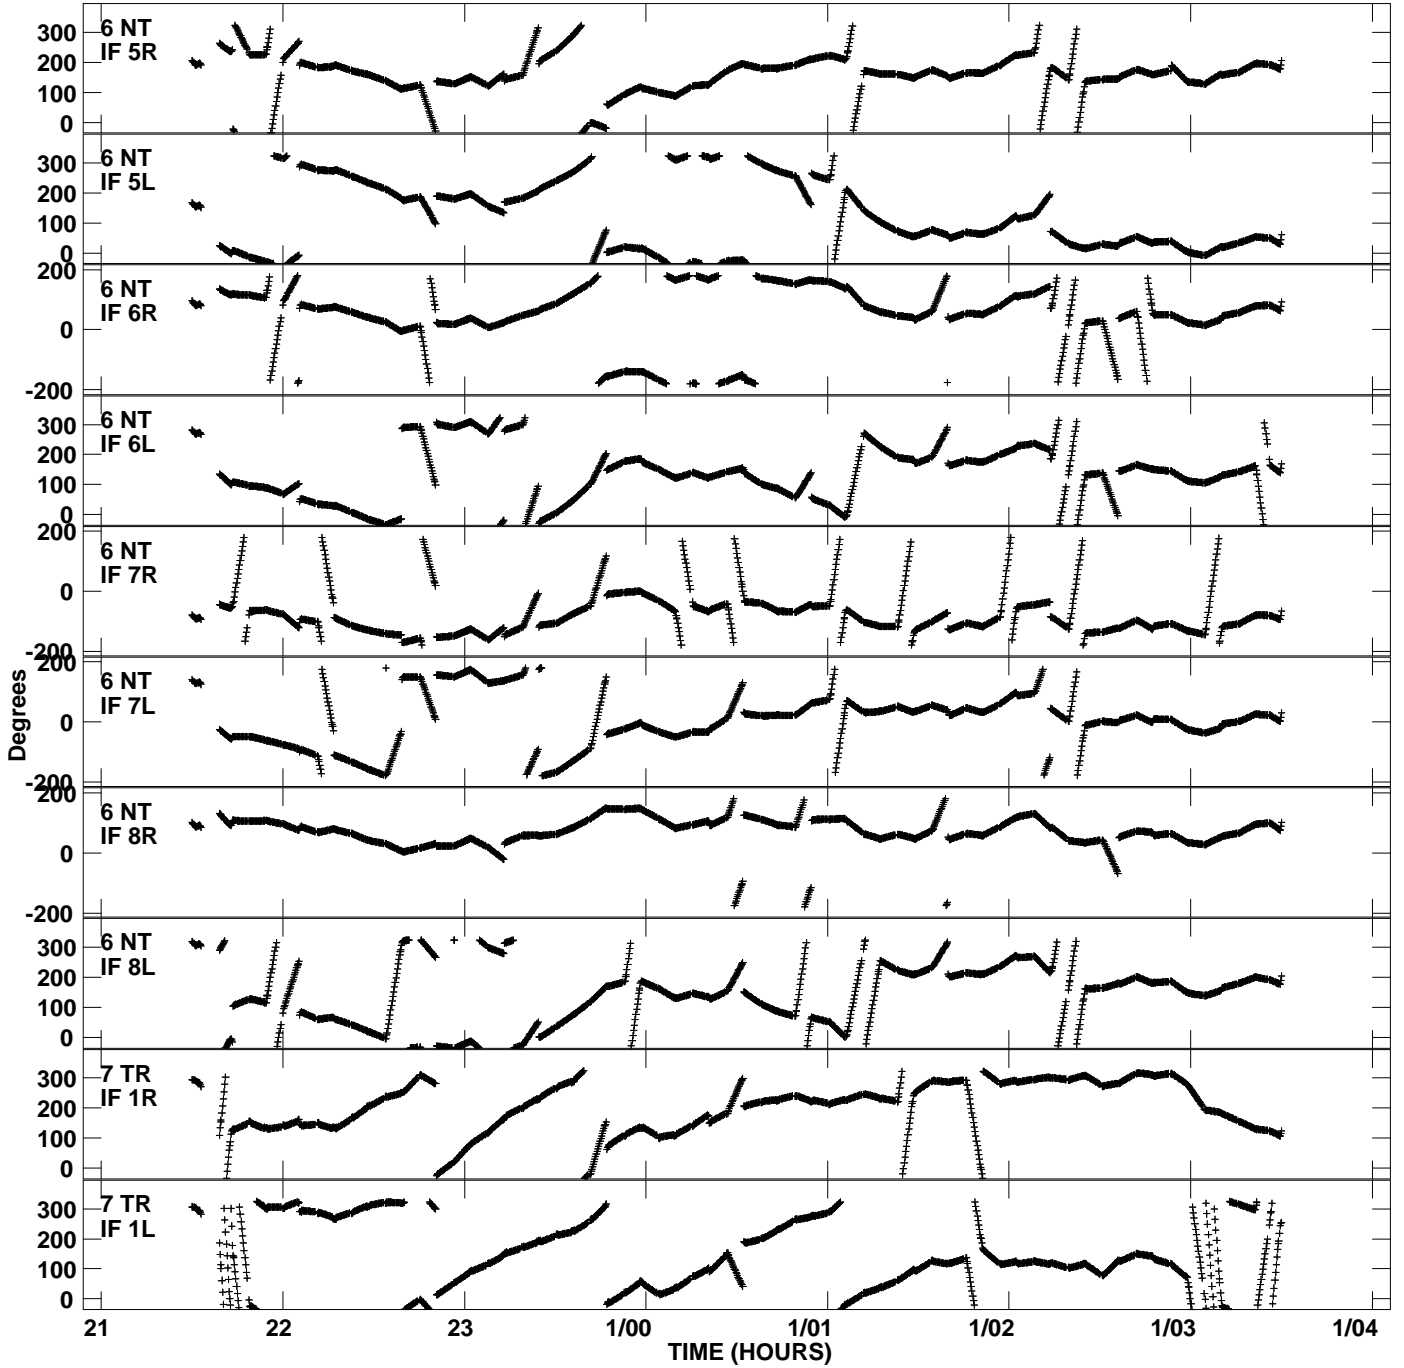

Plot file version 9 created 05-AUG-2013 14:14:17
Gain phs vs UTC time for EP087C_4.UVDATA.1
CL 3 Rpol & Lpol IF 1 - 8