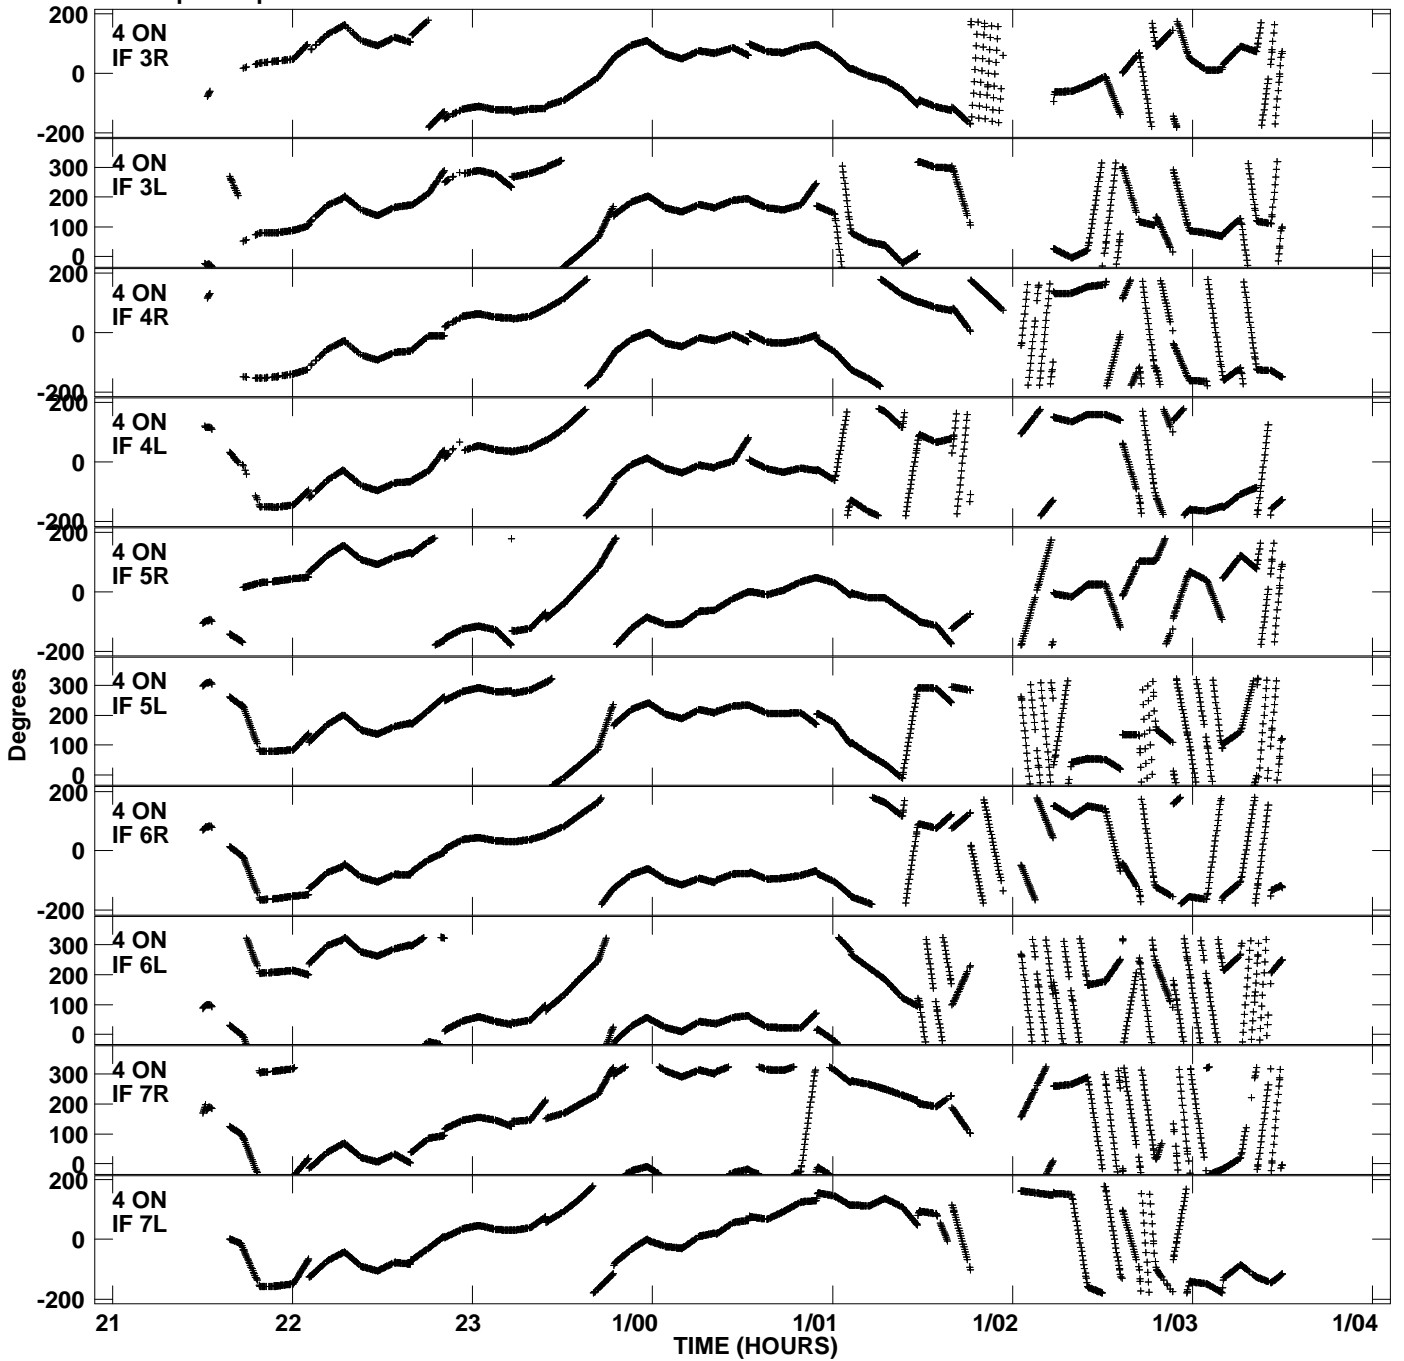

Plot file version 1 created 05-AUG-2013 14:14:17
Gain phs vs UTC time for EP087C_4.UVDATA.1
CL 3 Rpol & Lpol IF 1 - 8

Plot file version 2 created 05-AUG-2013 14:14:17
Gain phs vs UTC time for EP087C_4.UVDATA.1
CL 3 Rpol & Lpol IF 1 - 8

Plot file version 3 created 05-AUG-2013 14:14:17
Gain phs vs UTC time for EP087C_4.UVDATA.1
CL 3 Rpol & Lpol IF 1 - 8

Plot file version 4 created 05-AUG-2013 14:14:17
Gain phs vs UTC time for EP087C_4.UVDATA.1
CL 3 Rpol & Lpol IF 1 - 8

Plot file version 5 created 05-AUG-2013 14:14:17
Gain phs vs UTC time for EP087C_4.UVDATA.1
CL 3 Rpol & Lpol IF 1 - 8

Plot file version 6 created 05-AUG-2013 14:14:17
Gain phs vs UTC time for EP087C_4.UVDATA.1
CL 3 Rpol & Lpol IF 1 - 8

Plot file version 7 created 05-AUG-2013 14:14:17
Gain phs vs UTC time for EP087C_4.UVDATA.1
CL 3 Rpol & Lpol IF 1 - 8

Plot file version 8 created 05-AUG-2013 14:14:17
Gain phs vs UTC time for EP087C_4.UVDATA.1
CL 3 Rpol & Lpol IF 1 - 8