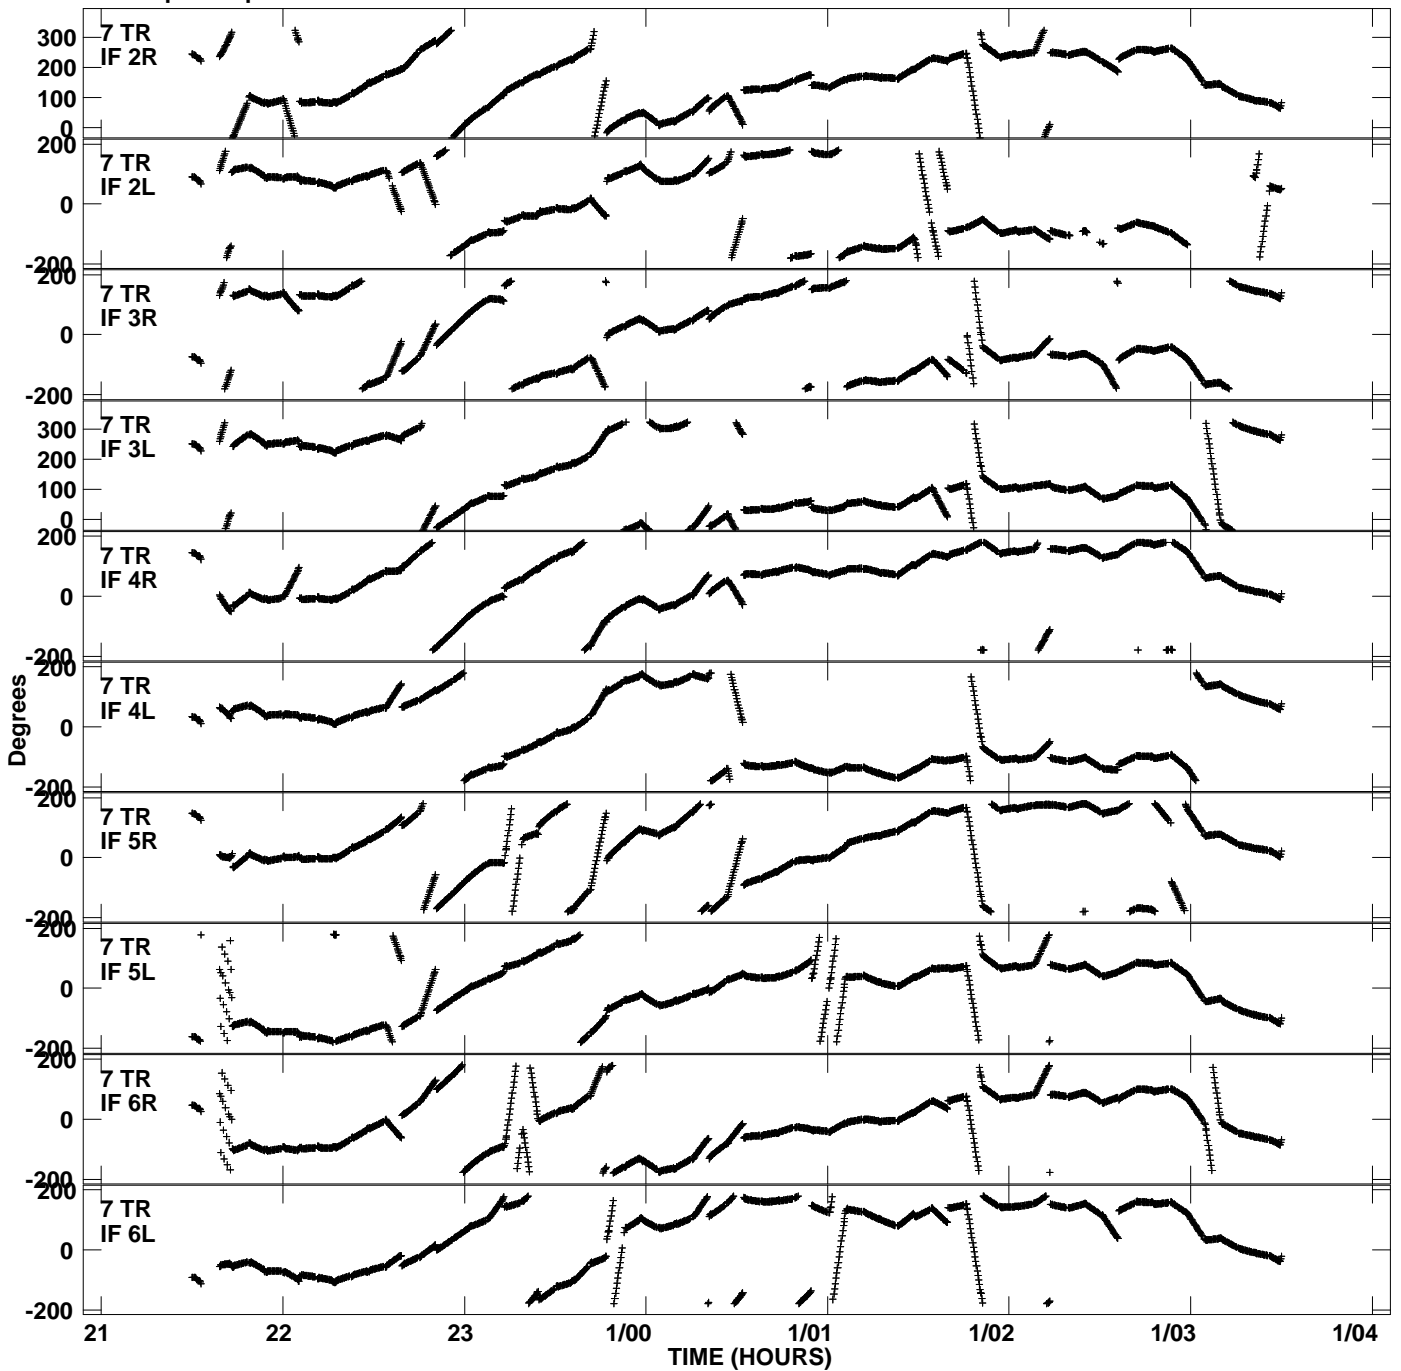

Plot file version 10 created 05-AUG-2013 14:14:17
Gain phs vs UTC time for EP087C_4.UVDATA.1
CL 3 Rpol & Lpol IF 1 - 8