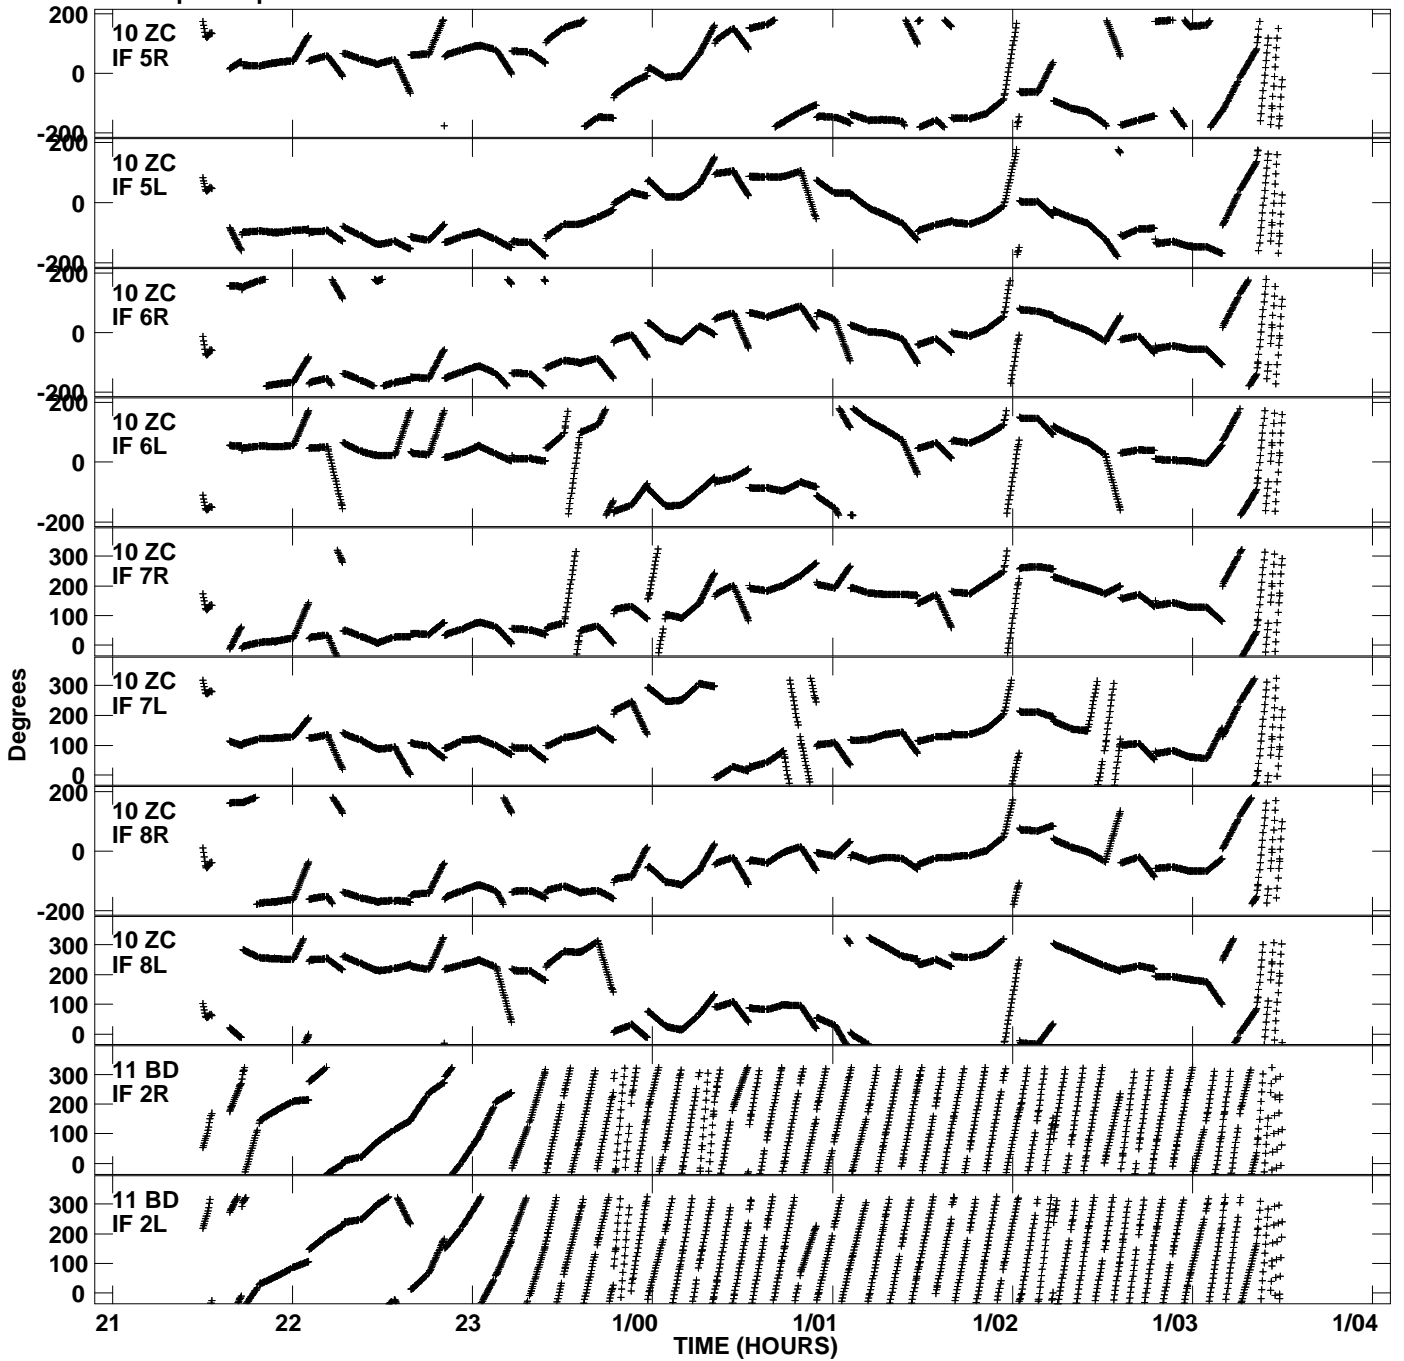

Plot file version 15 created 05-AUG-2013 14:14:17
Gain phs vs UTC time for EP087C_4.UVDATA.1
CL 3 Rpol & Lpol IF 1 - 8