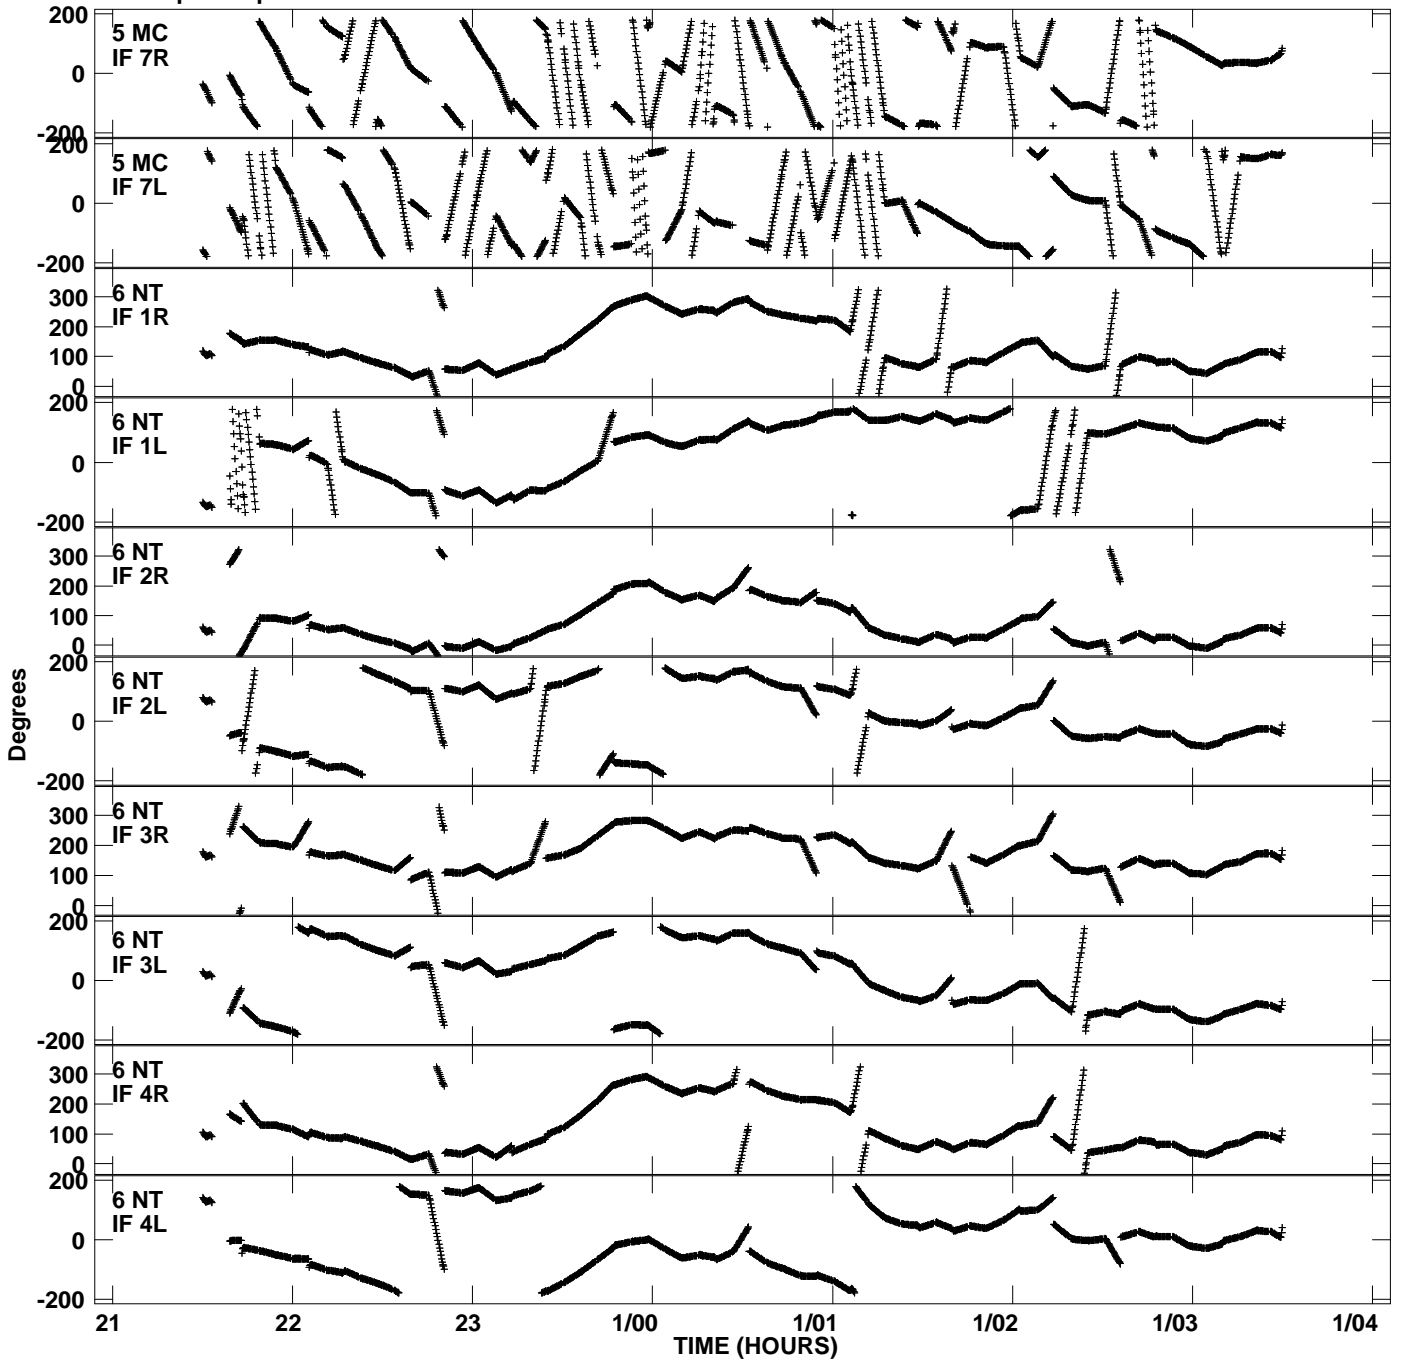

Plot file version 5 created 05-AUG-2013 14:14:17
Gain phs vs UTC time for EP087C_4.UVDATA.1
CL 3 Rpol & Lpol IF 1 - 8

Plot file version 6 created 05-AUG-2013 14:14:17
Gain phs vs UTC time for EP087C_4.UVDATA.1
CL 3 Rpol & Lpol IF 1 - 8

Plot file version 7 created 05-AUG-2013 14:14:17
Gain phs vs UTC time for EP087C_4.UVDATA.1
CL 3 Rpol & Lpol IF 1 - 8

Plot file version 8 created 05-AUG-2013 14:14:17
Gain phs vs UTC time for EP087C_4.UVDATA.1
CL 3 Rpol & Lpol IF 1 - 8