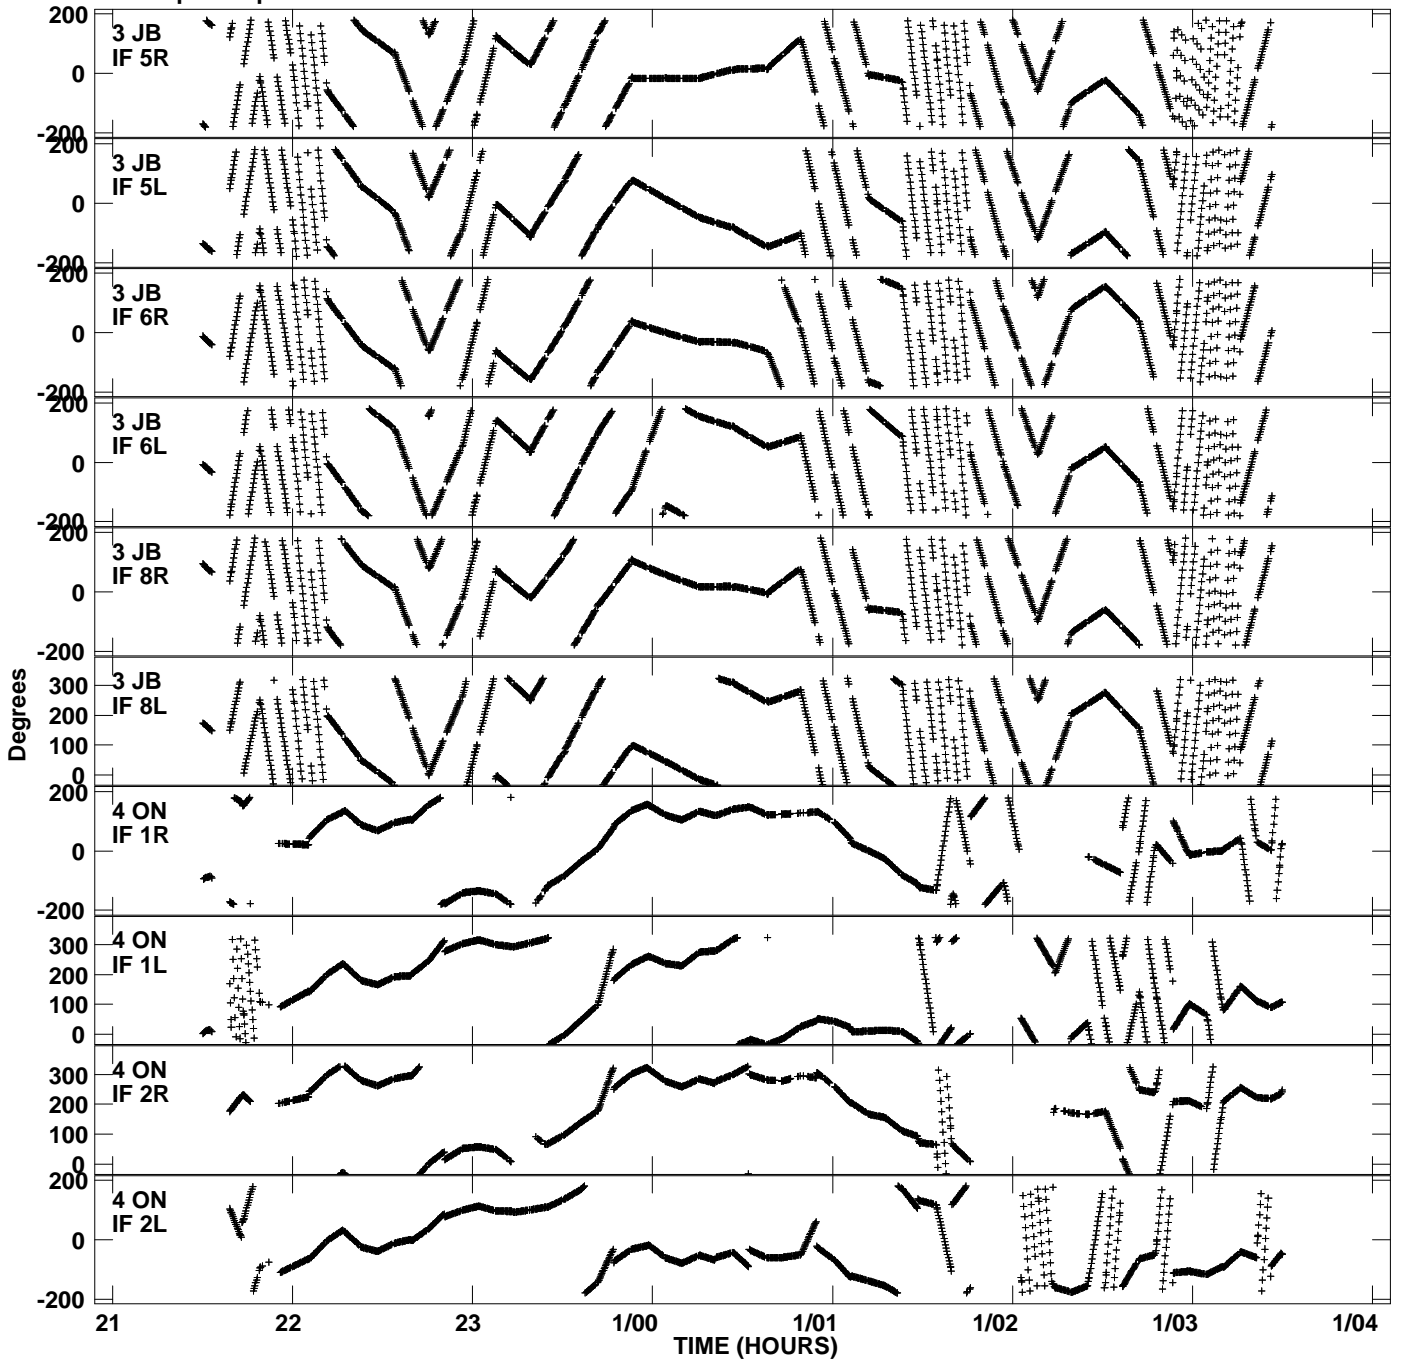

Plot file version 1 created 05-AUG-2013 14:14:17
Gain phs vs UTC time for EP087C_4.UVDATA.1
CL 3 Rpol & Lpol IF 1 - 8

Plot file version 2 created 05-AUG-2013 14:14:17
Gain phs vs UTC time for EP087C_4.UVDATA.1
CL 3 Rpol & Lpol IF 1 - 8

Plot file version 3 created 05-AUG-2013 14:14:17
Gain phs vs UTC time for EP087C_4.UVDATA.1
CL 3 Rpol & Lpol IF 1 - 8

Plot file version 4 created 05-AUG-2013 14:14:17
Gain phs vs UTC time for EP087C_4.UVDATA.1
CL 3 Rpol & Lpol IF 1 - 8

Plot file version 5 created 05-AUG-2013 14:14:17
Gain phs vs UTC time for EP087C_4.UVDATA.1
CL 3 Rpol & Lpol IF 1 - 8

Plot file version 6 created 05-AUG-2013 14:14:17
Gain phs vs UTC time for EP087C_4.UVDATA.1
CL 3 Rpol & Lpol IF 1 - 8

Plot file version 7 created 05-AUG-2013 14:14:17
Gain phs vs UTC time for EP087C_4.UVDATA.1
CL 3 Rpol & Lpol IF 1 - 8

Plot file version 8 created 05-AUG-2013 14:14:17
Gain phs vs UTC time for EP087C_4.UVDATA.1
CL 3 Rpol & Lpol IF 1 - 8