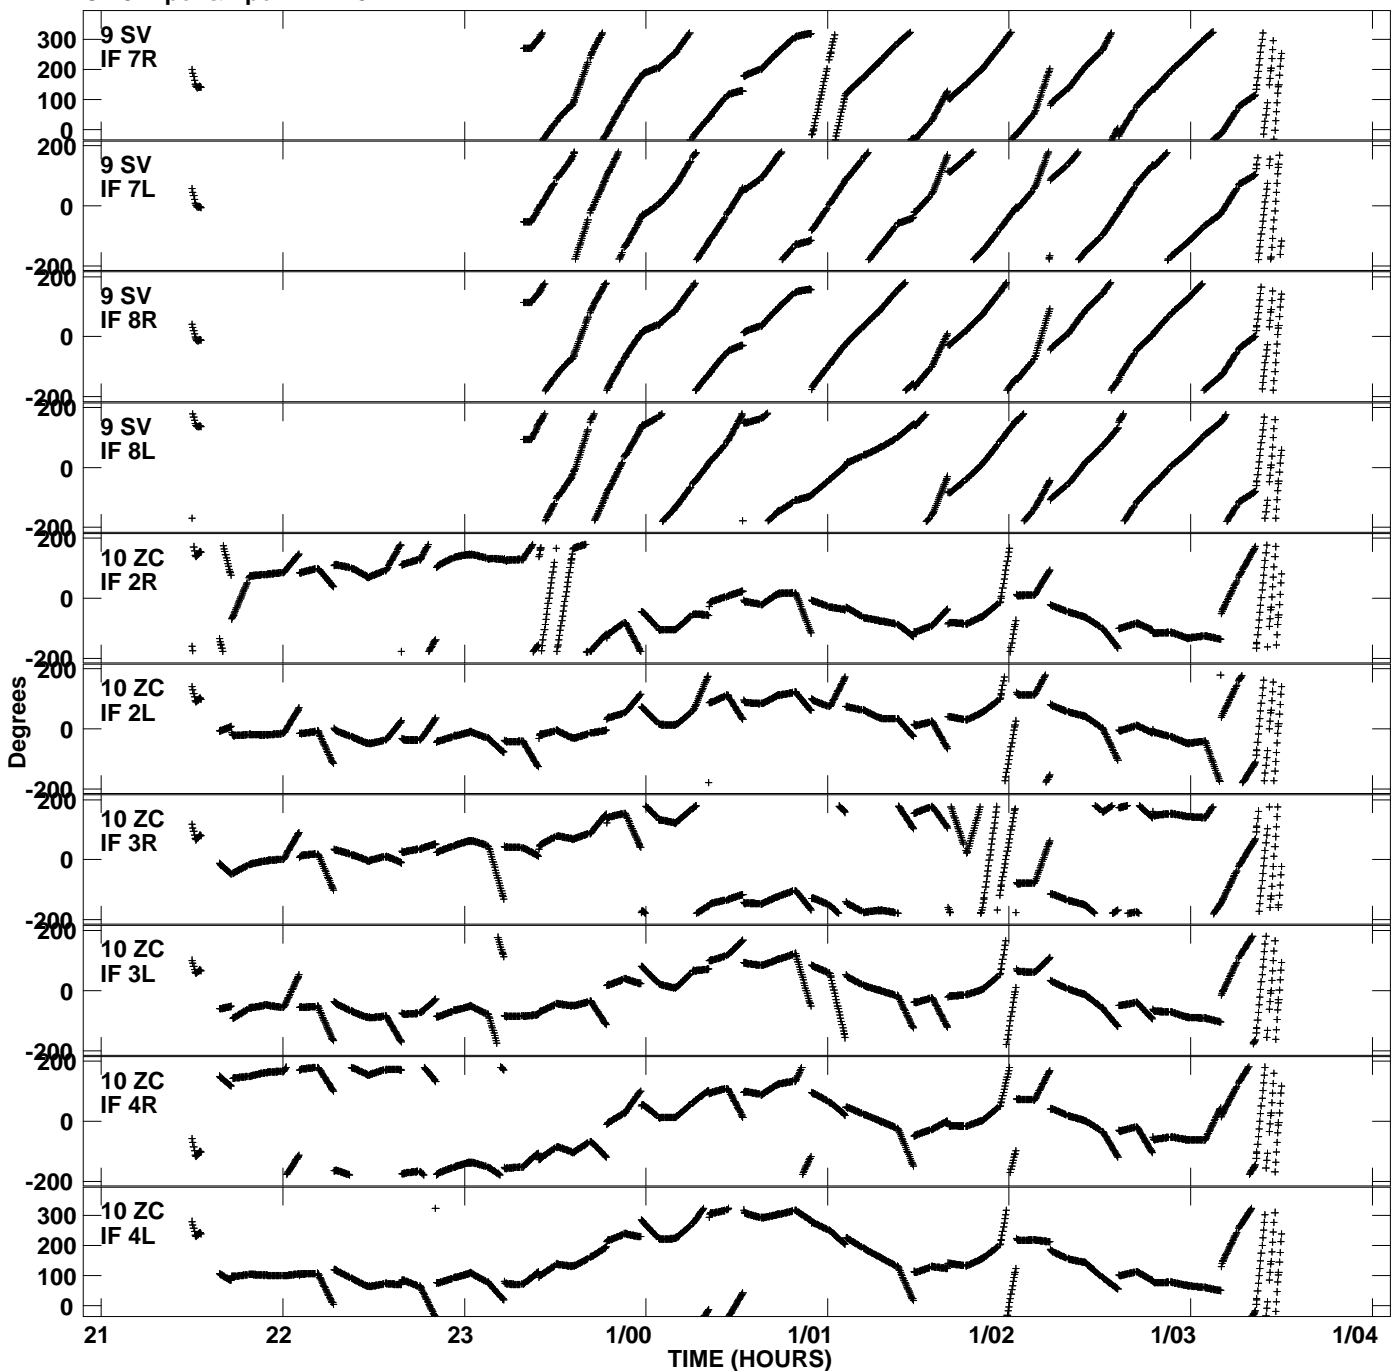

Plot file version 14 created 05-AUG-2013 14:14:17
Gain phs vs UTC time for EP087C_4.UVDATA.1
CL 3 Rpol & Lpol IF 1 - 8