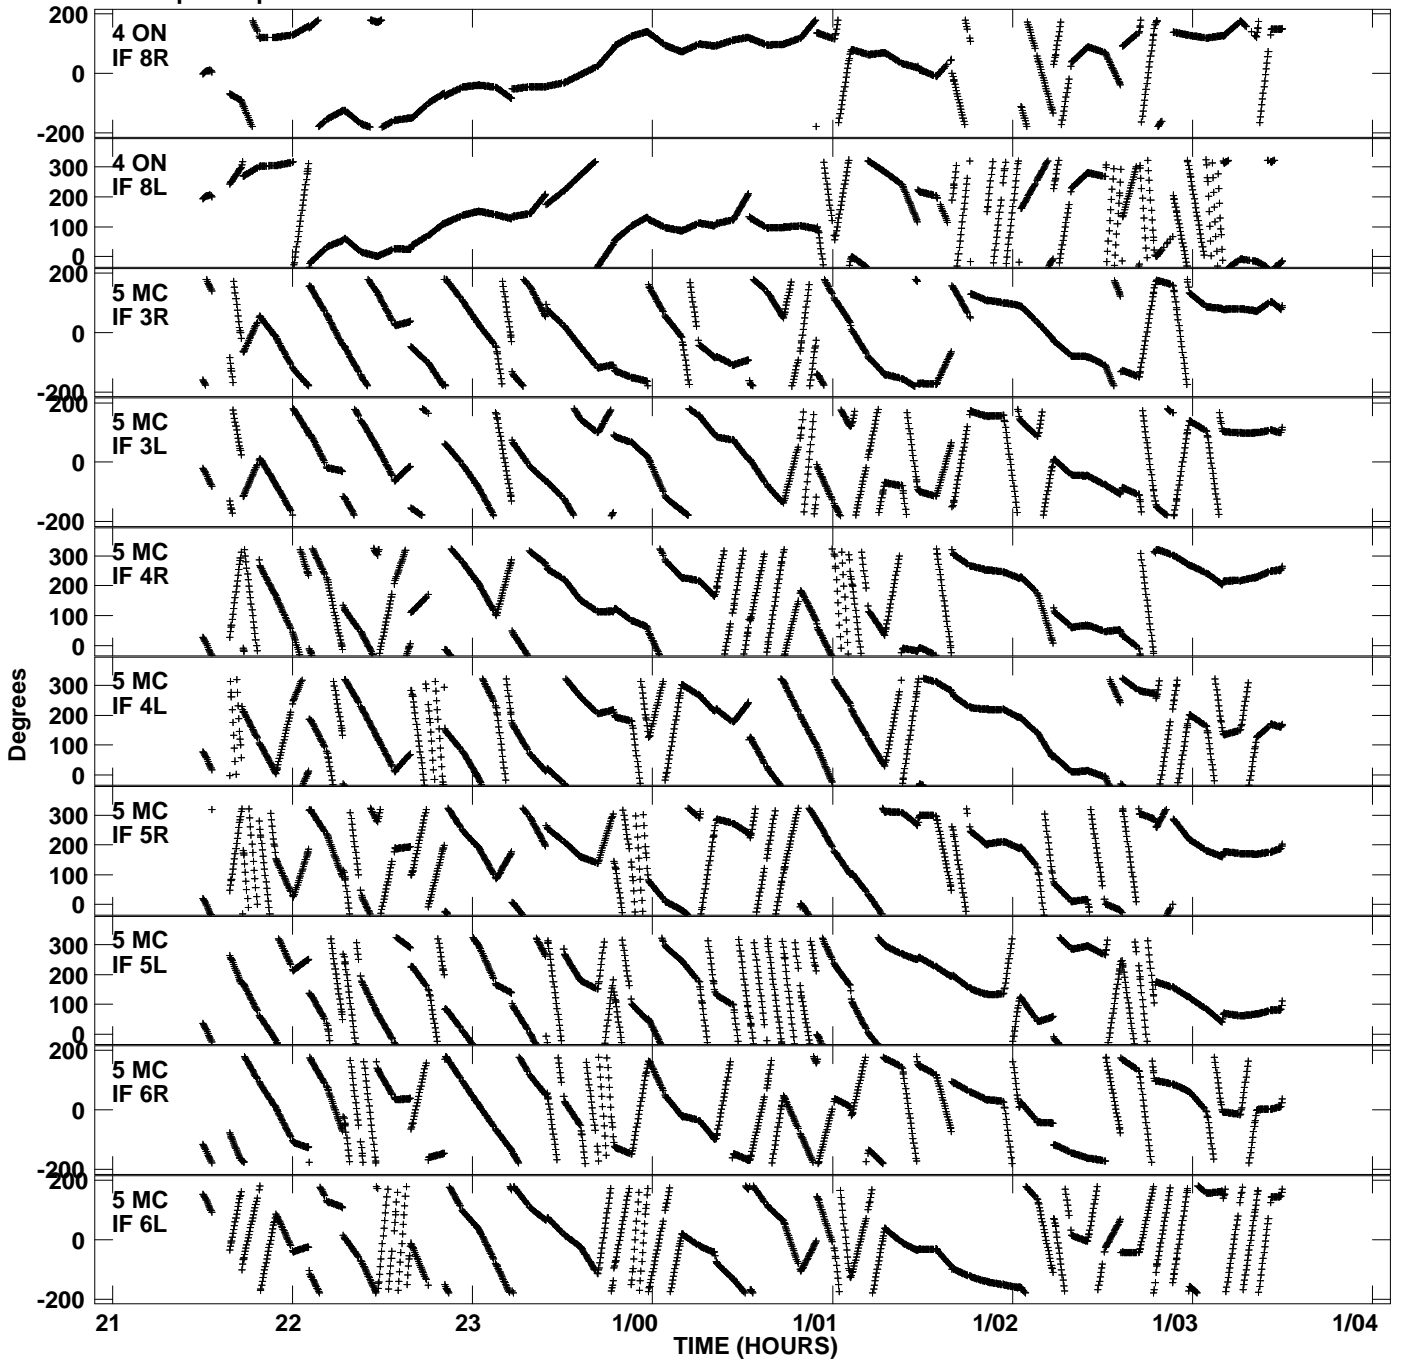

Plot file version 1 created 05-AUG-2013 14:14:17
Gain phs vs UTC time for EP087C_4.UVDATA.1
CL 3 Rpol & Lpol IF 1 - 8

Plot file version 2 created 05-AUG-2013 14:14:17
Gain phs vs UTC time for EP087C_4.UVDATA.1
CL 3 Rpol & Lpol IF 1 - 8

Plot file version 3 created 05-AUG-2013 14:14:17
Gain phs vs UTC time for EP087C_4.UVDATA.1
CL 3 Rpol & Lpol IF 1 - 8

Plot file version 4 created 05-AUG-2013 14:14:17
Gain phs vs UTC time for EP087C_4.UVDATA.1
CL 3 Rpol & Lpol IF 1 - 8

Plot file version 5 created 05-AUG-2013 14:14:17
Gain phs vs UTC time for EP087C_4.UVDATA.1
CL 3 Rpol & Lpol IF 1 - 8

Plot file version 6 created 05-AUG-2013 14:14:17
Gain phs vs UTC time for EP087C_4.UVDATA.1
CL 3 Rpol & Lpol IF 1 - 8

Plot file version 7 created 05-AUG-2013 14:14:17
Gain phs vs UTC time for EP087C_4.UVDATA.1
CL 3 Rpol & Lpol IF 1 - 8

Plot file version 8 created 05-AUG-2013 14:14:17
Gain phs vs UTC time for EP087C_4.UVDATA.1
CL 3 Rpol & Lpol IF 1 - 8