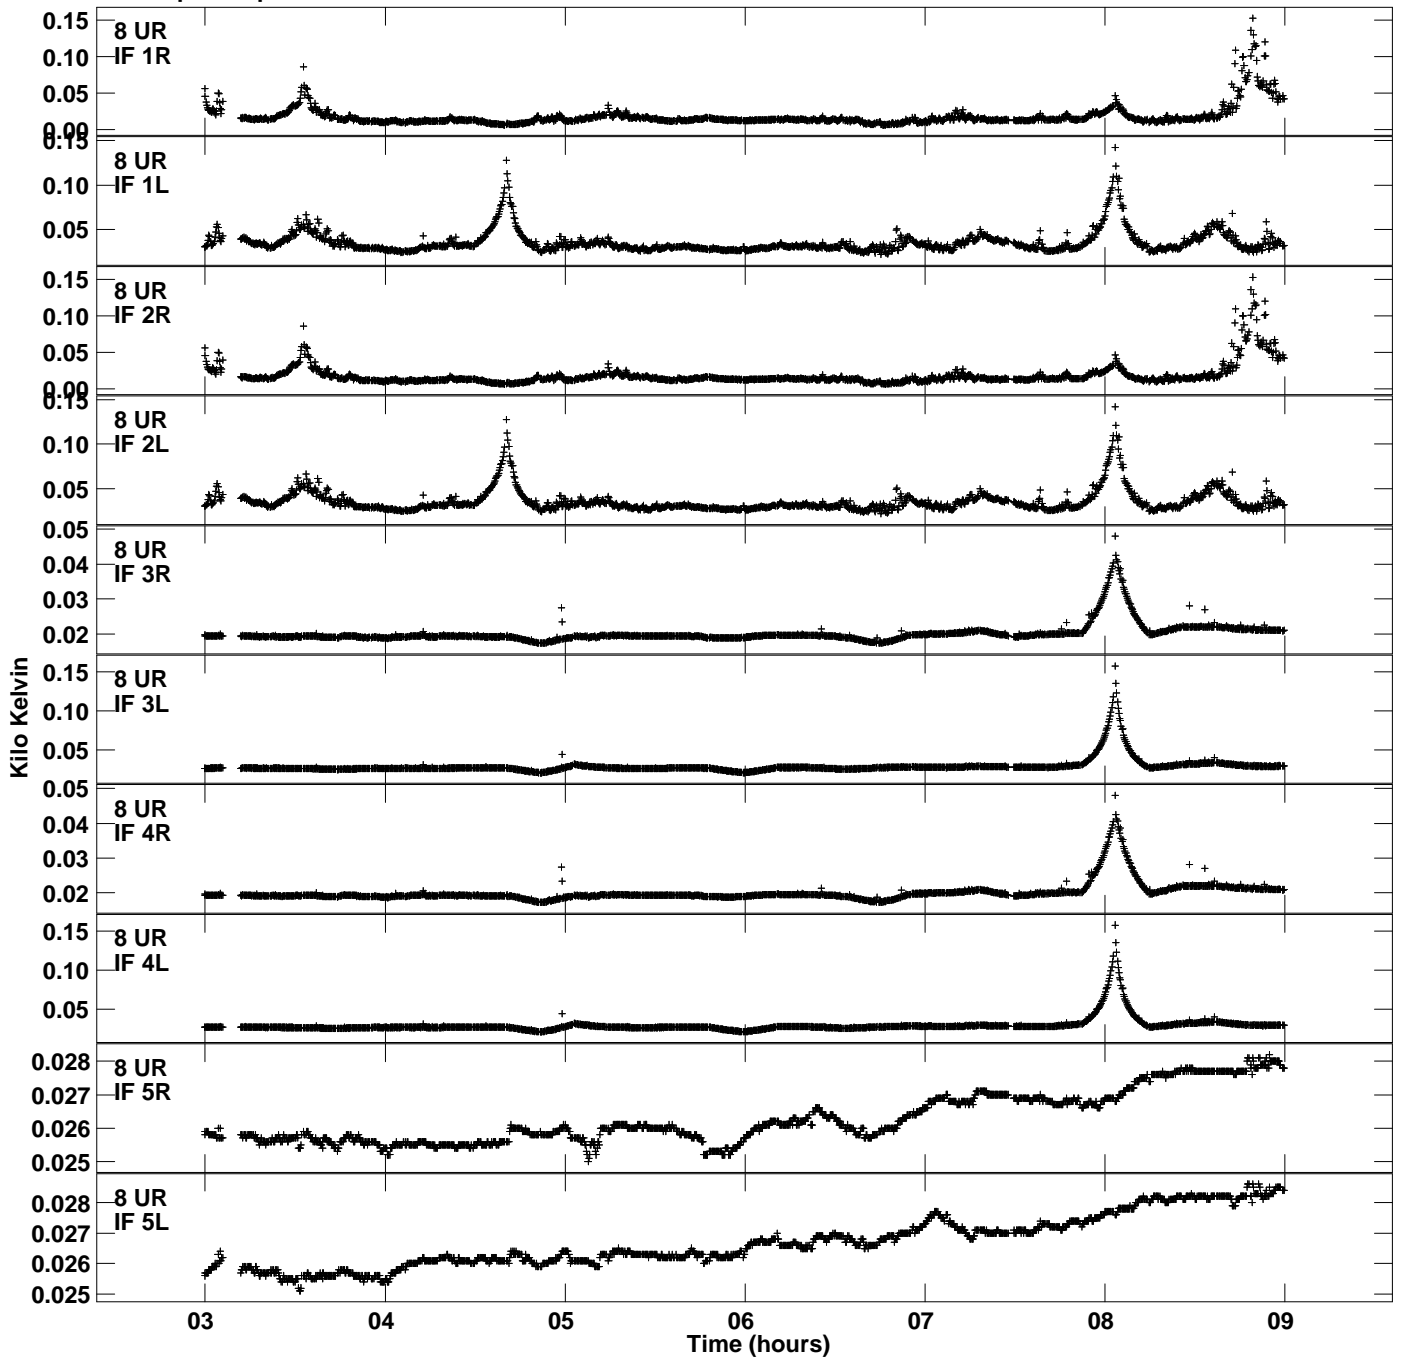

Plot file version 9 created 25-MAR-2014 17:49:01
Tsyst vs UTC time for EP087E_1.UVDATA.1
TY 1 Rpol & Lpol IF 1 - 8