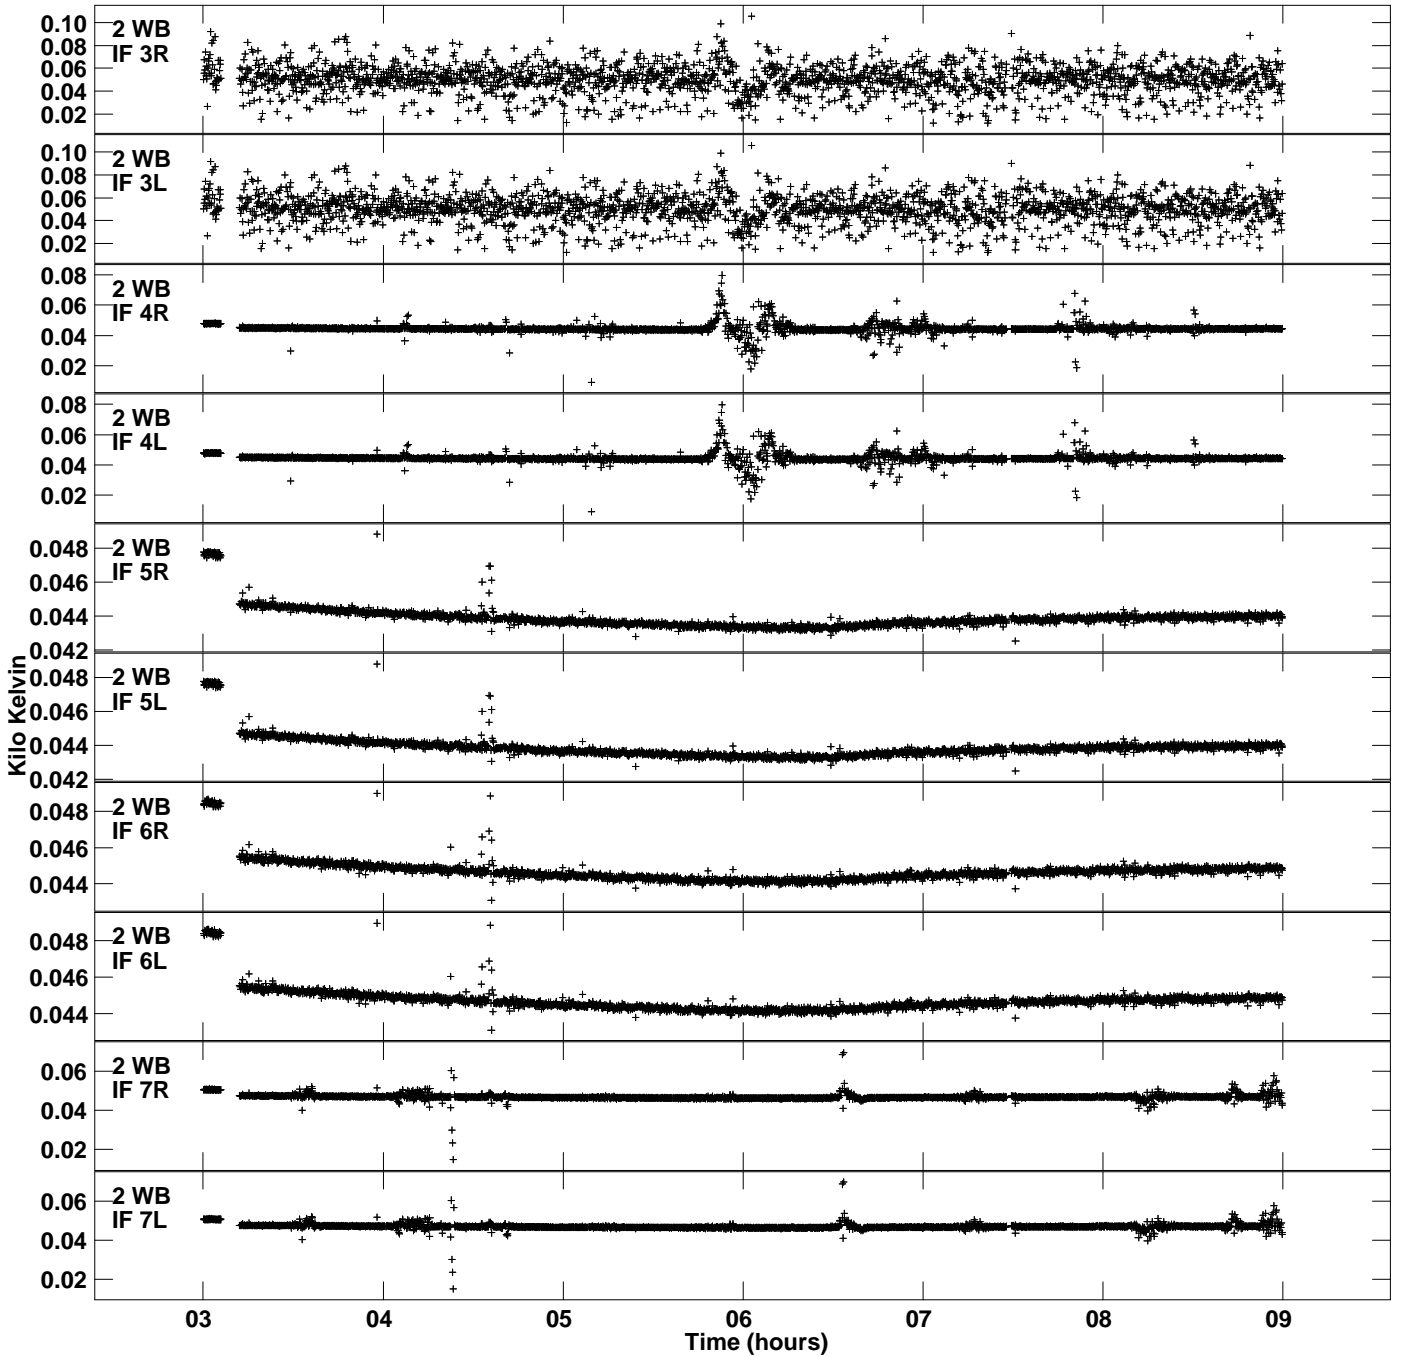

Plot file version 1 created 25-MAR-2014 17:49:01
Tsyst vs UTC time for EP087E_1.UVDATA.1
TY 1 Rpol & Lpol IF 1 - 8

Plot file version 2 created 25-MAR-2014 17:49:01
Tsyst vs UTC time for EP087E_1.UVDATA.1
TY 1 Rpol & Lpol IF 1 - 8

Plot file version 3 created 25-MAR-2014 17:49:01
Tsyst vs UTC time for EP087E_1.UVDATA.1
TY 1 Rpol & Lpol IF 1 - 8

Plot file version 4 created 25-MAR-2014 17:49:01
Tsyst vs UTC time for EP087E_1.UVDATA.1
TY 1 Rpol & Lpol IF 1 - 8

Plot file version 5 created 25-MAR-2014 17:49:01
Tsyst vs UTC time for EP087E_1.UVDATA.1
TY 1 Rpol & Lpol IF 1 - 8

Plot file version 6 created 25-MAR-2014 17:49:01
Tsyst vs UTC time for EP087E_1.UVDATA.1
TY 1 Rpol & Lpol IF 1 - 8

Plot file version 7 created 25-MAR-2014 17:49:01
Tsyst vs UTC time for EP087E_1.UVDATA.1
TY 1 Rpol & Lpol IF 1 - 8

Plot file version 8 created 25-MAR-2014 17:49:01
Tsyst vs UTC time for EP087E_1.UVDATA.1
TY 1 Rpol & Lpol IF 1 - 8