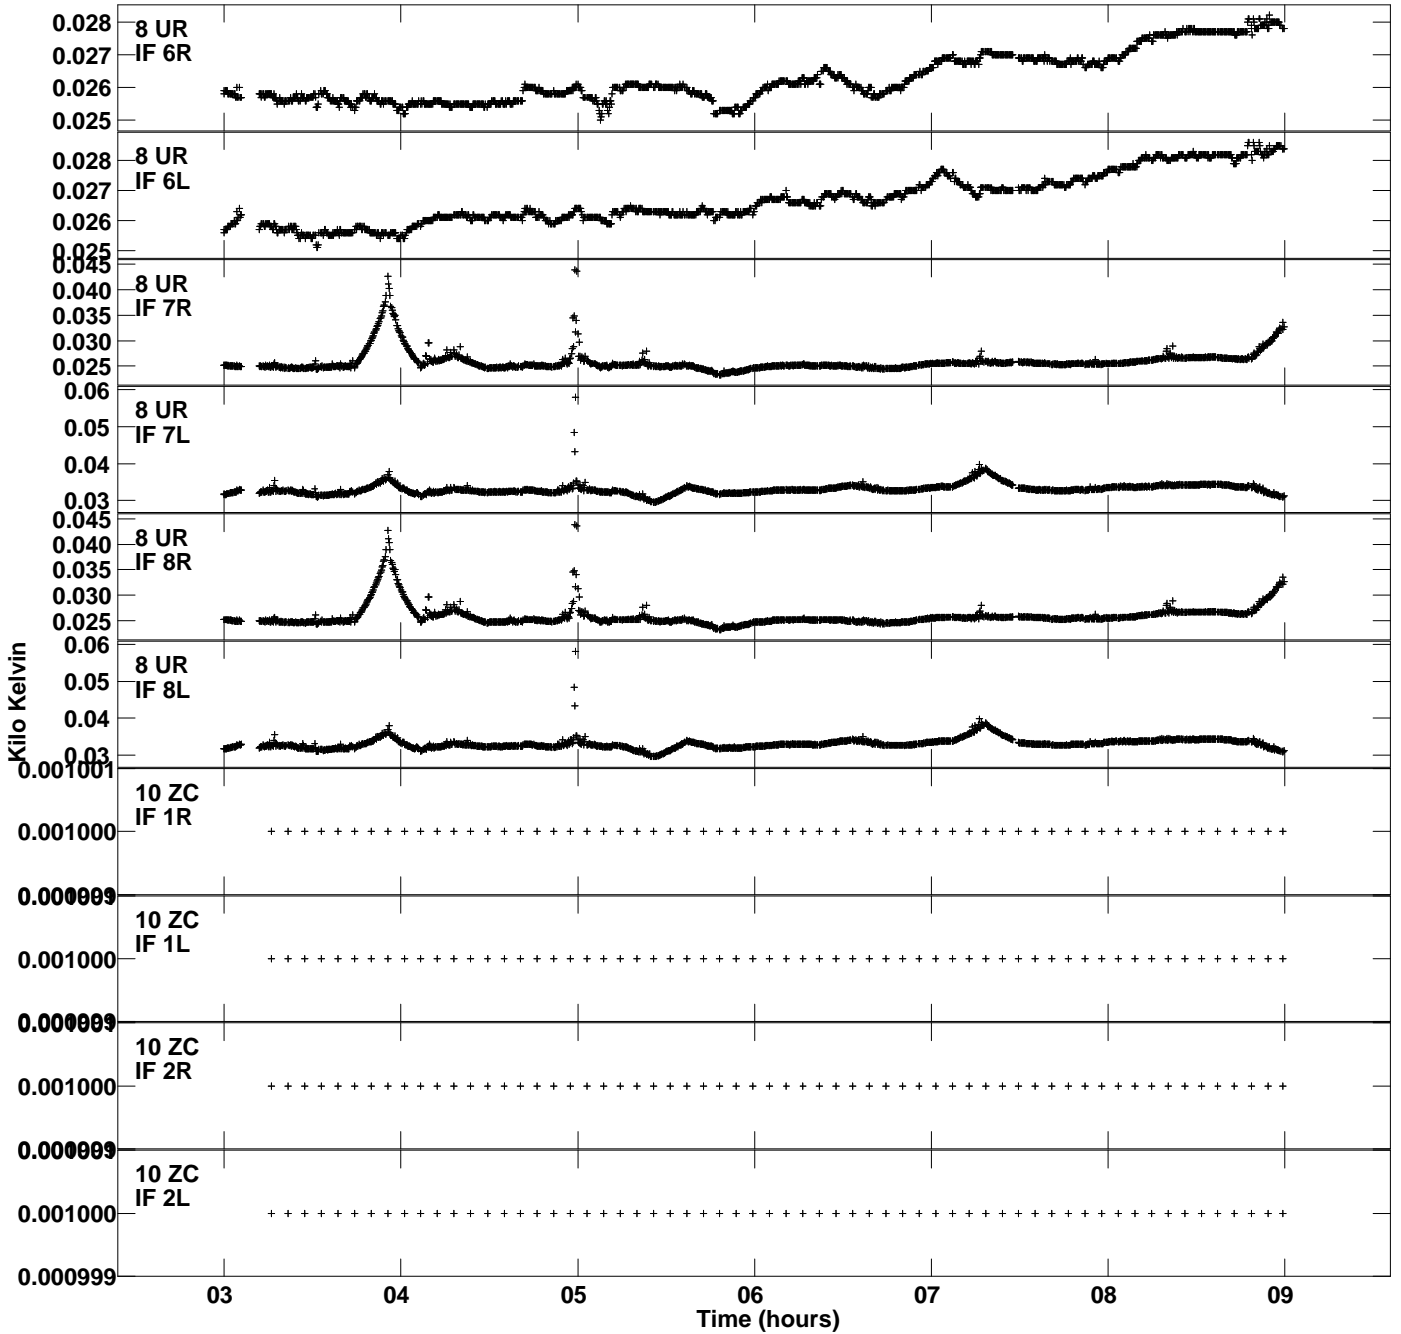

Plot file version 7 created 25-MAR-2014 18:58:33
Tsyst vs UTC time for EP087E_5.UVDATA.1
TY 1 Rpol & Lpol IF 1 - 8

Plot file version 8 created 25-MAR-2014 18:58:33
Tsyst vs UTC time for EP087E_5.UVDATA.1
TY 1 Rpol & Lpol IF 1 - 8

Plot file version 9 created 25-MAR-2014 18:58:33
Tsyst vs UTC time for EP087E_5.UVDATA.1
TY 1 Rpol & Lpol IF 1 - 8

Plot file version 10 created 25-MAR-2014 18:58:33
Ts_{sys} vs UTC time for EP087E_5.UVDATA.1
TY 1 Rpol & Lpol IF 1 - 8