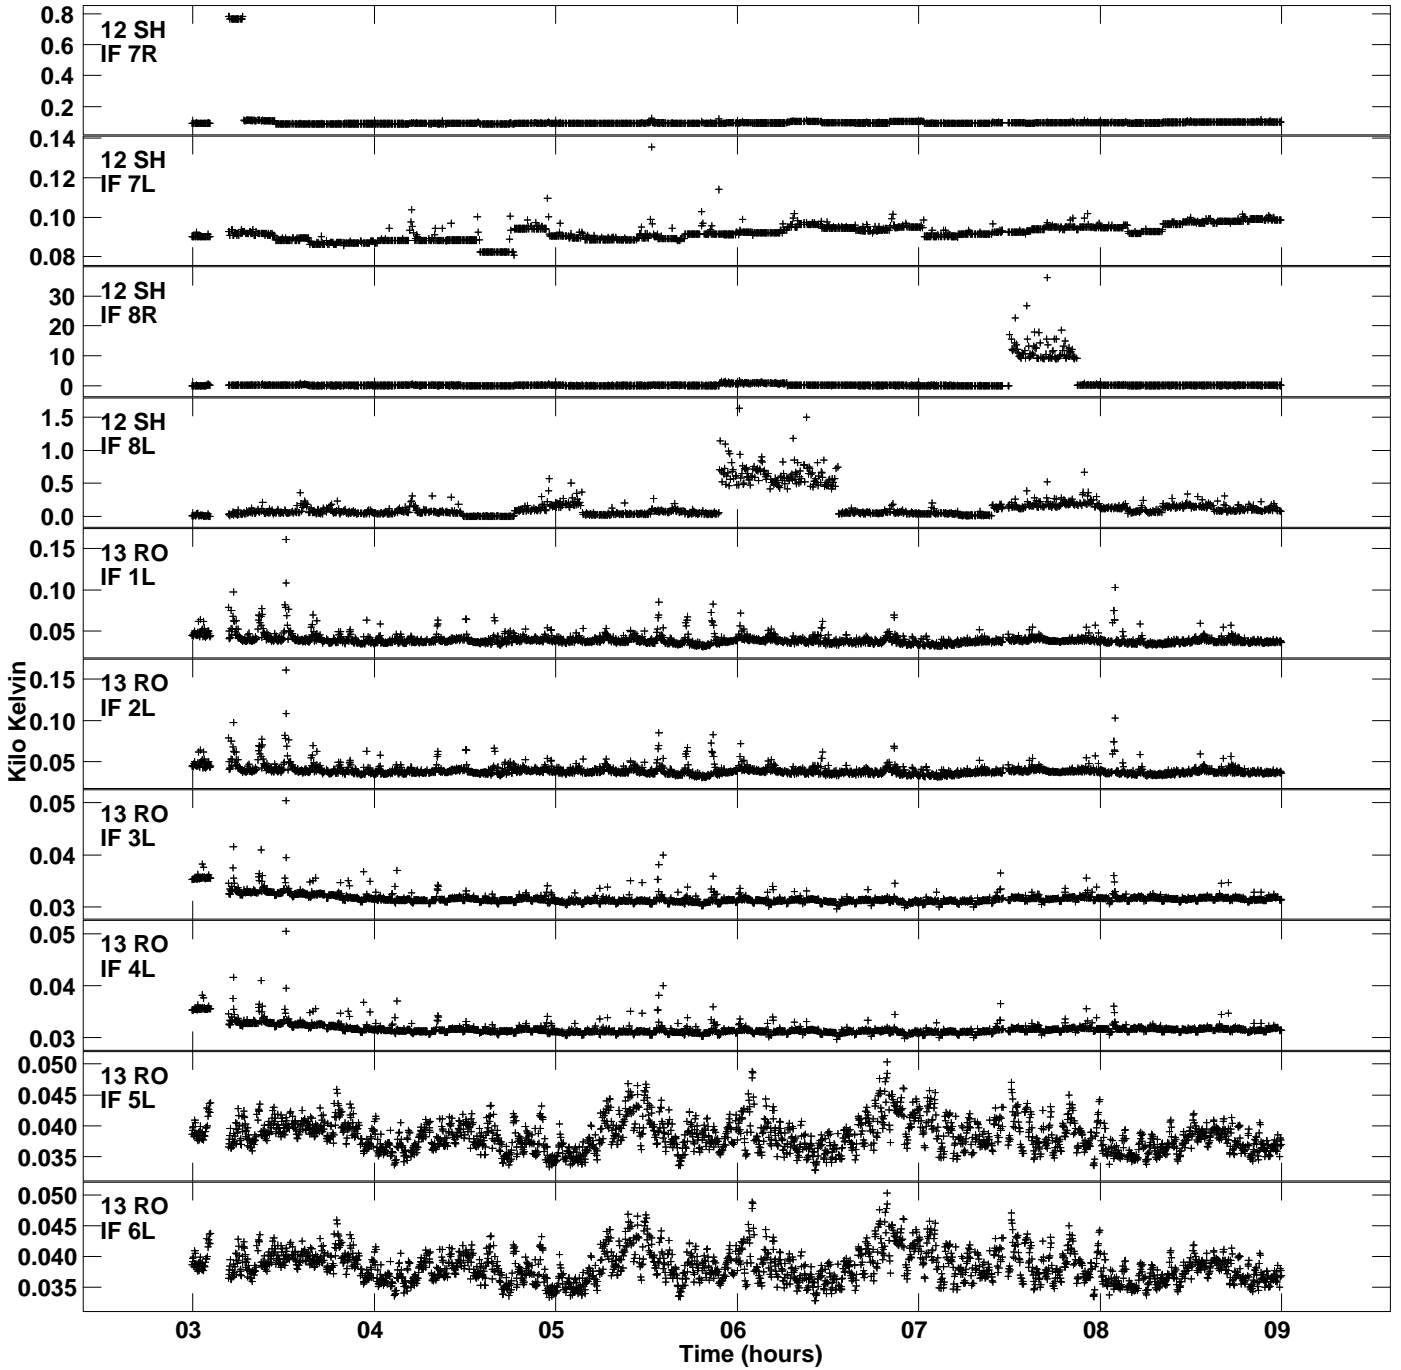

Plot file version 15 created 25-MAR-2014 18:58:33
Tsys vs UTC time for EP087E_5.UVDATA.1
TY 1 Rpol & Lpol IF 1 - 8