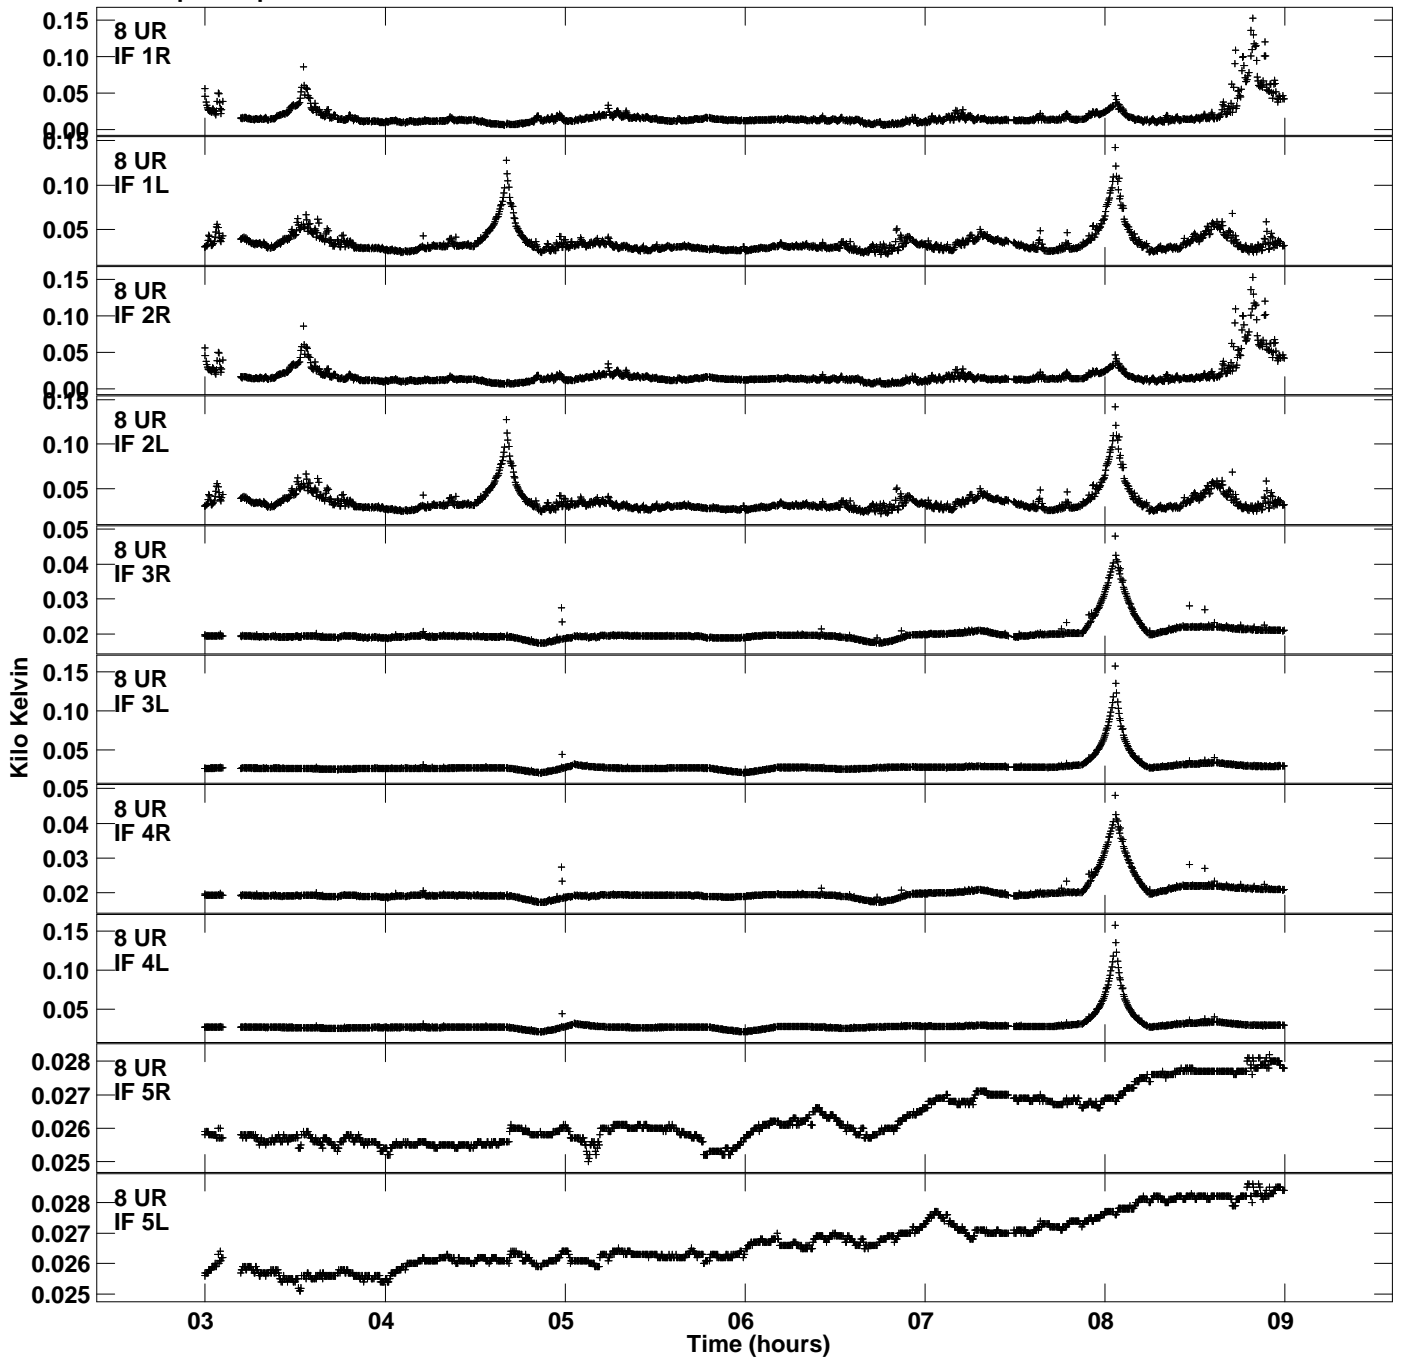

Plot file version 9 created 25-MAR-2014 18:58:33
Tsyst vs UTC time for EP087E_5.UVDATA.1
TY 1 Rpol & Lpol IF 1 - 8