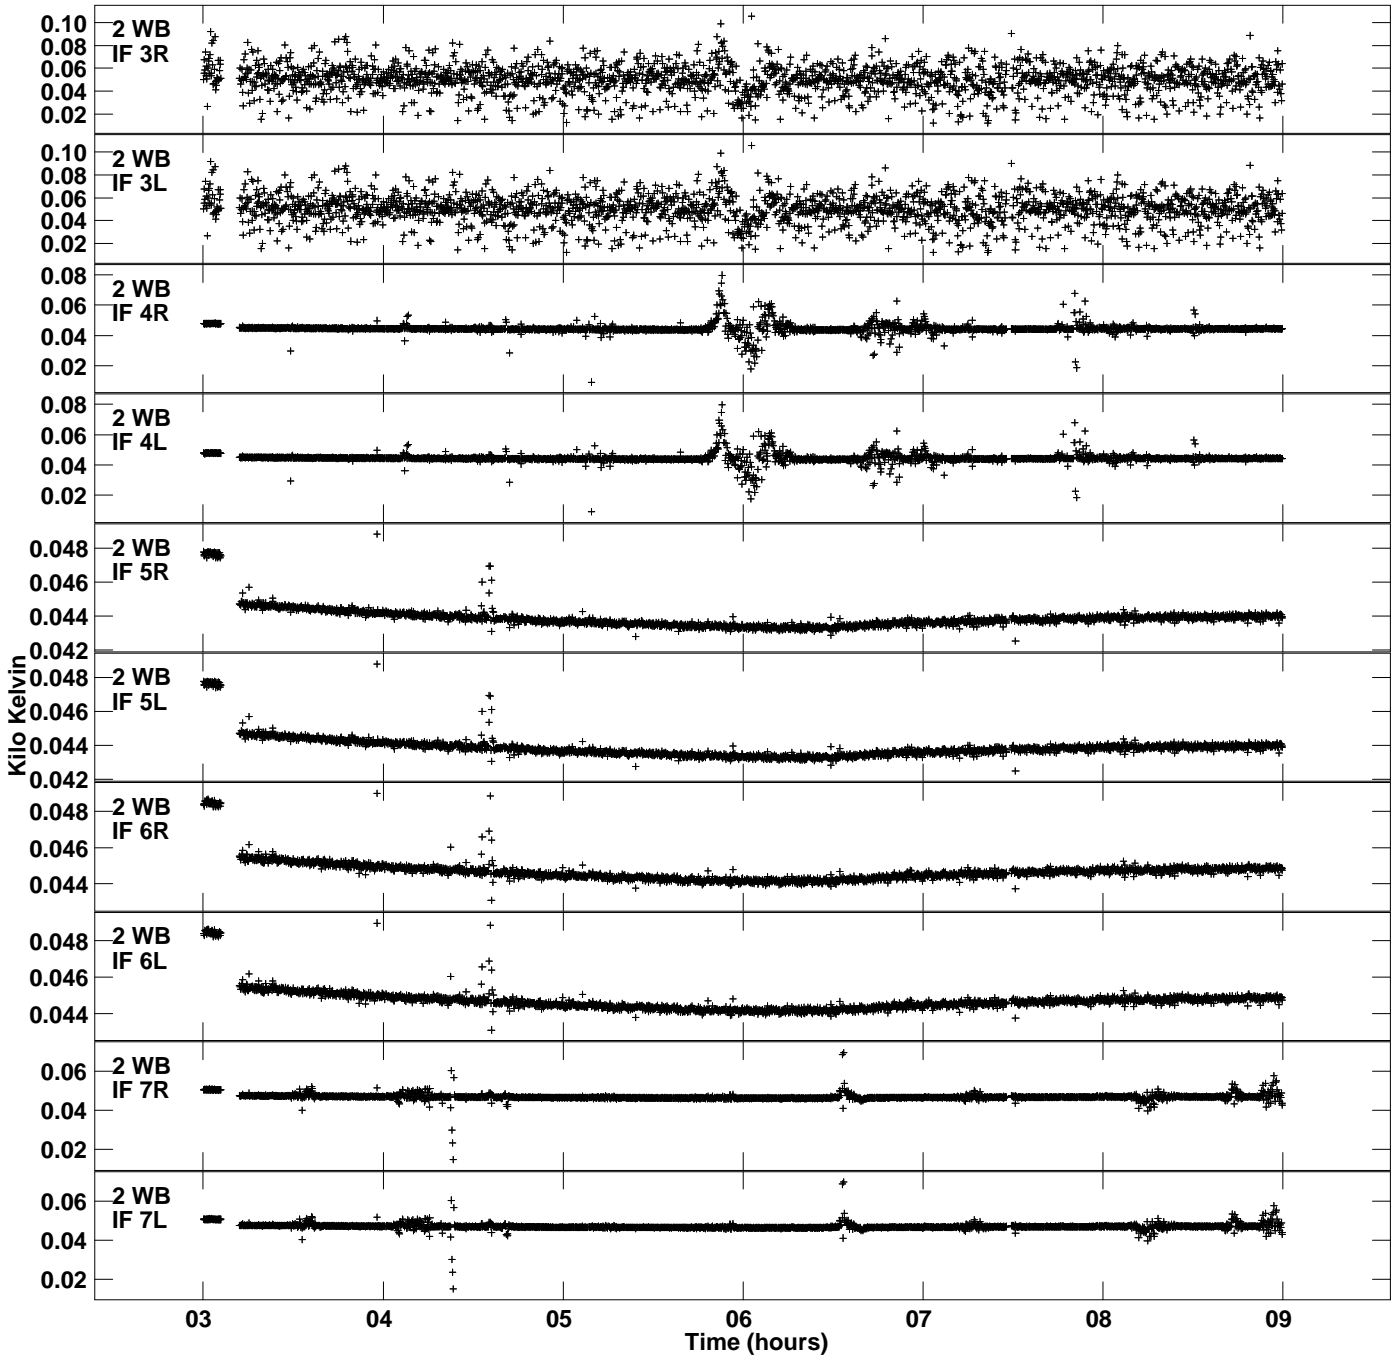

Plot file version 1 created 25-MAR-2014 18:58:33
Tsyst vs UTC time for EP087E_5.UVDATA.1
TY 1 Rpol & Lpol IF 1 - 8

Plot file version 2 created 25-MAR-2014 18:58:33
Tsyst vs UTC time for EP087E_5.UVDATA.1
TY 1 Rpol & Lpol IF 1 - 8

Plot file version 3 created 25-MAR-2014 18:58:33
Tsyst vs UTC time for EP087E_5.UVDATA.1
TY 1 Rpol & Lpol IF 1 - 8

Plot file version 4 created 25-MAR-2014 18:58:33
Tsyst vs UTC time for EP087E_5.UVDATA.1
TY 1 Rpol & Lpol IF 1 - 8

Plot file version 5 created 25-MAR-2014 18:58:33
Tsyst vs UTC time for EP087E_5.UVDATA.1
TY 1 Rpol & Lpol IF 1 - 8

Plot file version 6 created 25-MAR-2014 18:58:33
Tsyst vs UTC time for EP087E_5.UVDATA.1
TY 1 Rpol & Lpol IF 1 - 8

Plot file version 7 created 25-MAR-2014 18:58:33
Tsyst vs UTC time for EP087E_5.UVDATA.1
TY 1 Rpol & Lpol IF 1 - 8

Plot file version 8 created 25-MAR-2014 18:58:33
Tsyst vs UTC time for EP087E_5.UVDATA.1
TY 1 Rpol & Lpol IF 1 - 8