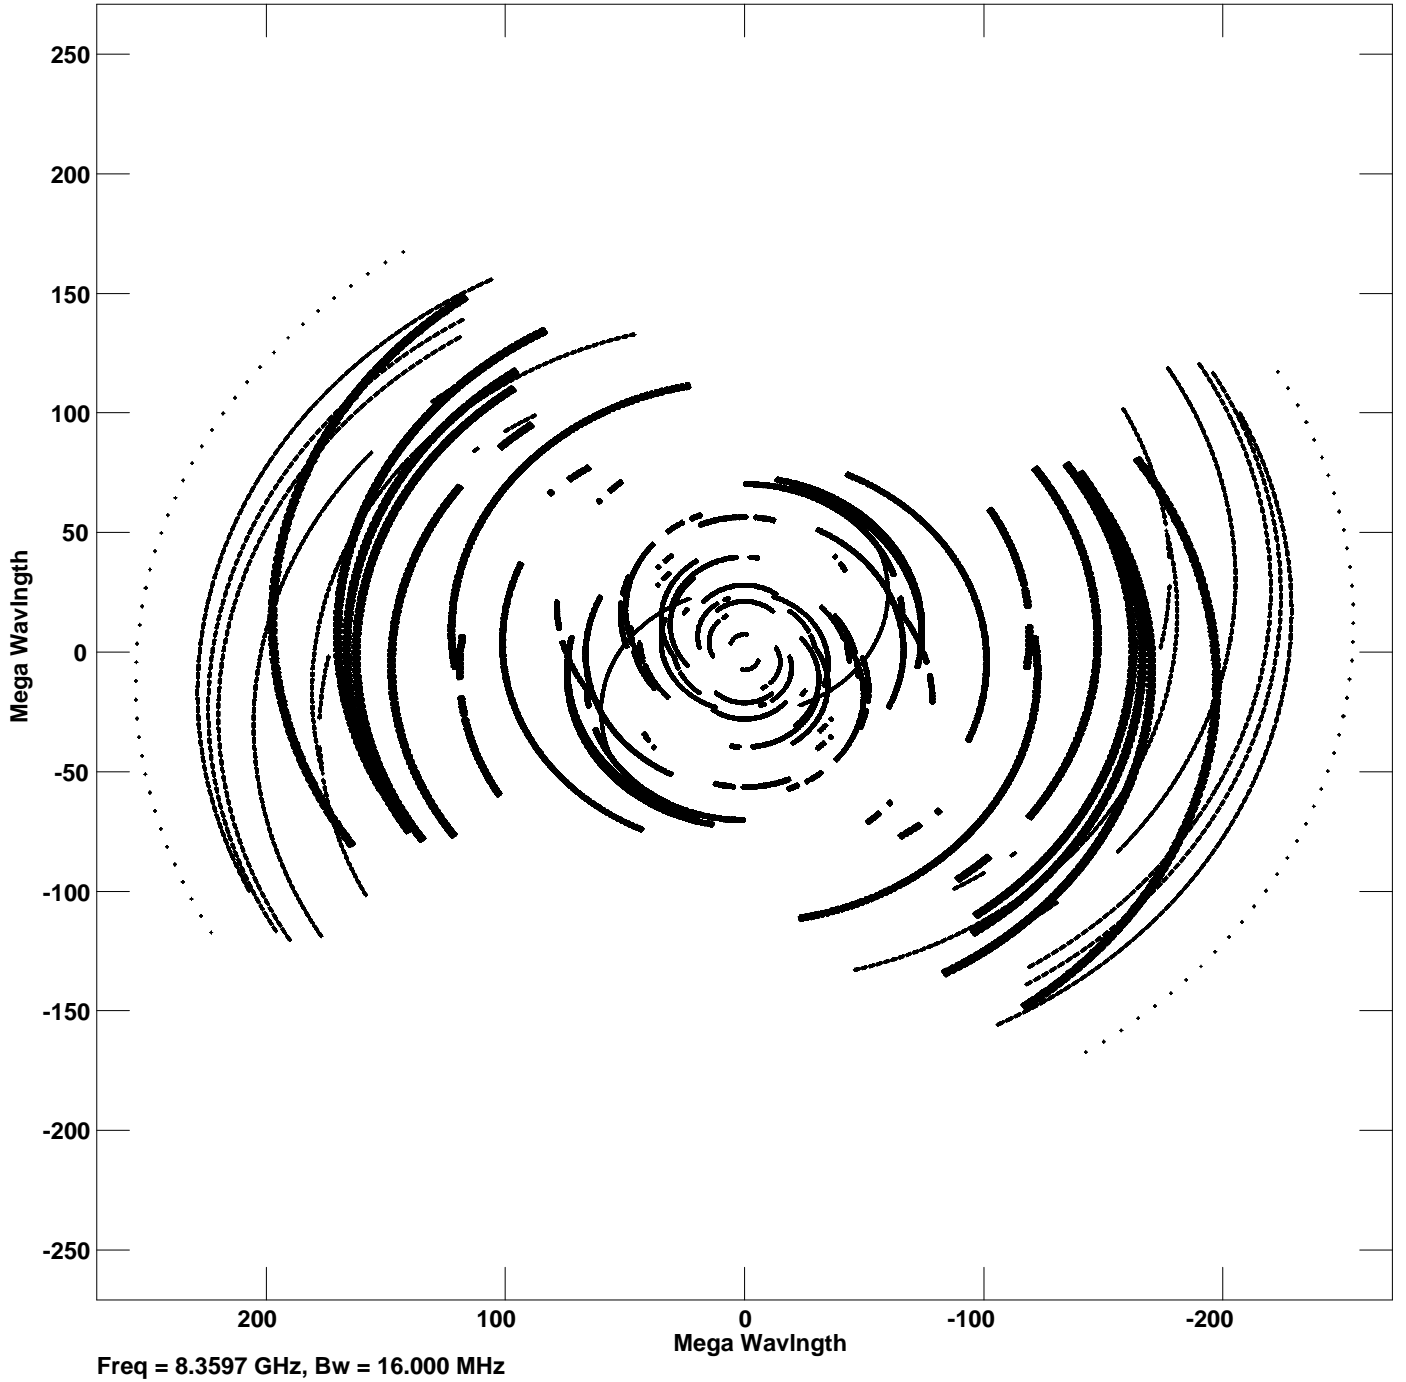

Plot file version 1 created 24-MAR-2014 14:21:46
V vs U for ARP299C2S.MULTI.1 Source:ARP299C2S
Ants * - * Stokes I IF# 1 - 8 Chan# 1

Freq = 8.3597 GHz, Bw = 16.000 MHz