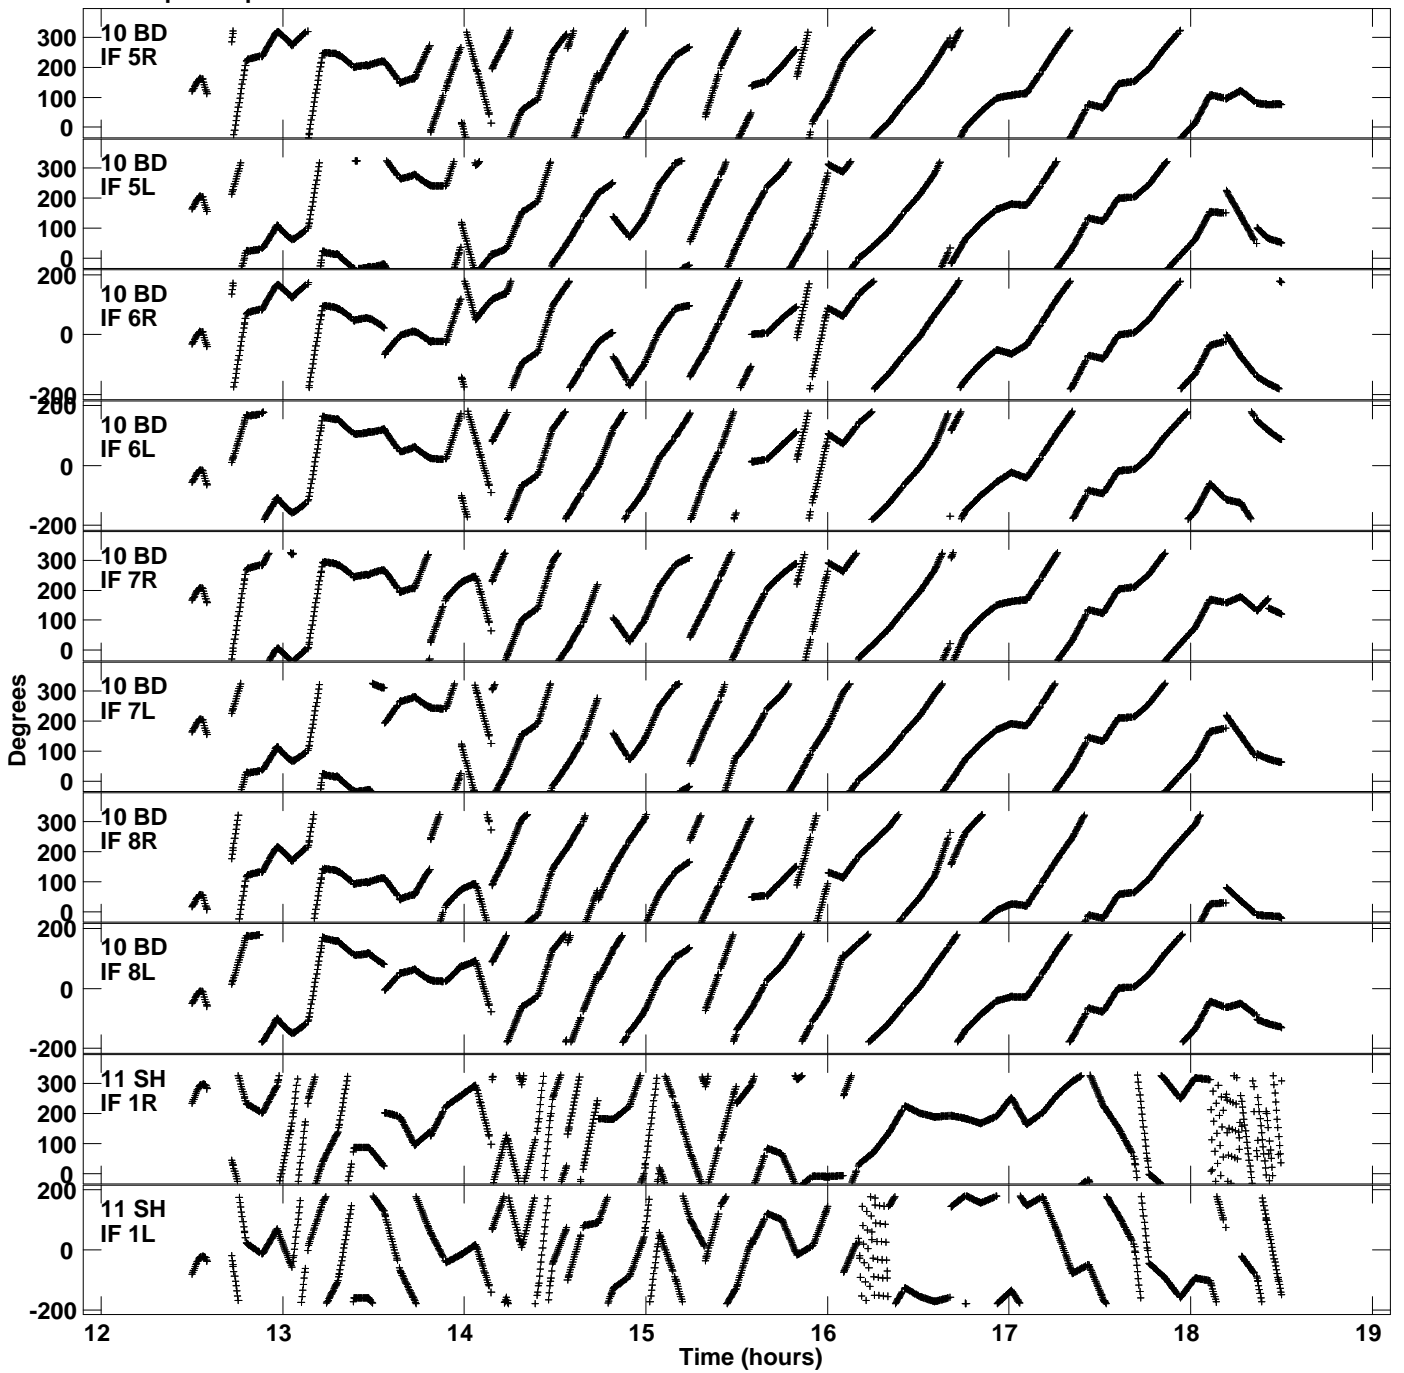

Plot file version 16 created 18-NOV-2014 15:07:47
Gain phs vs UTC time for EP087H_2.UVDATA.1
CL 3 Rpol & Lpol IF 1 - 8