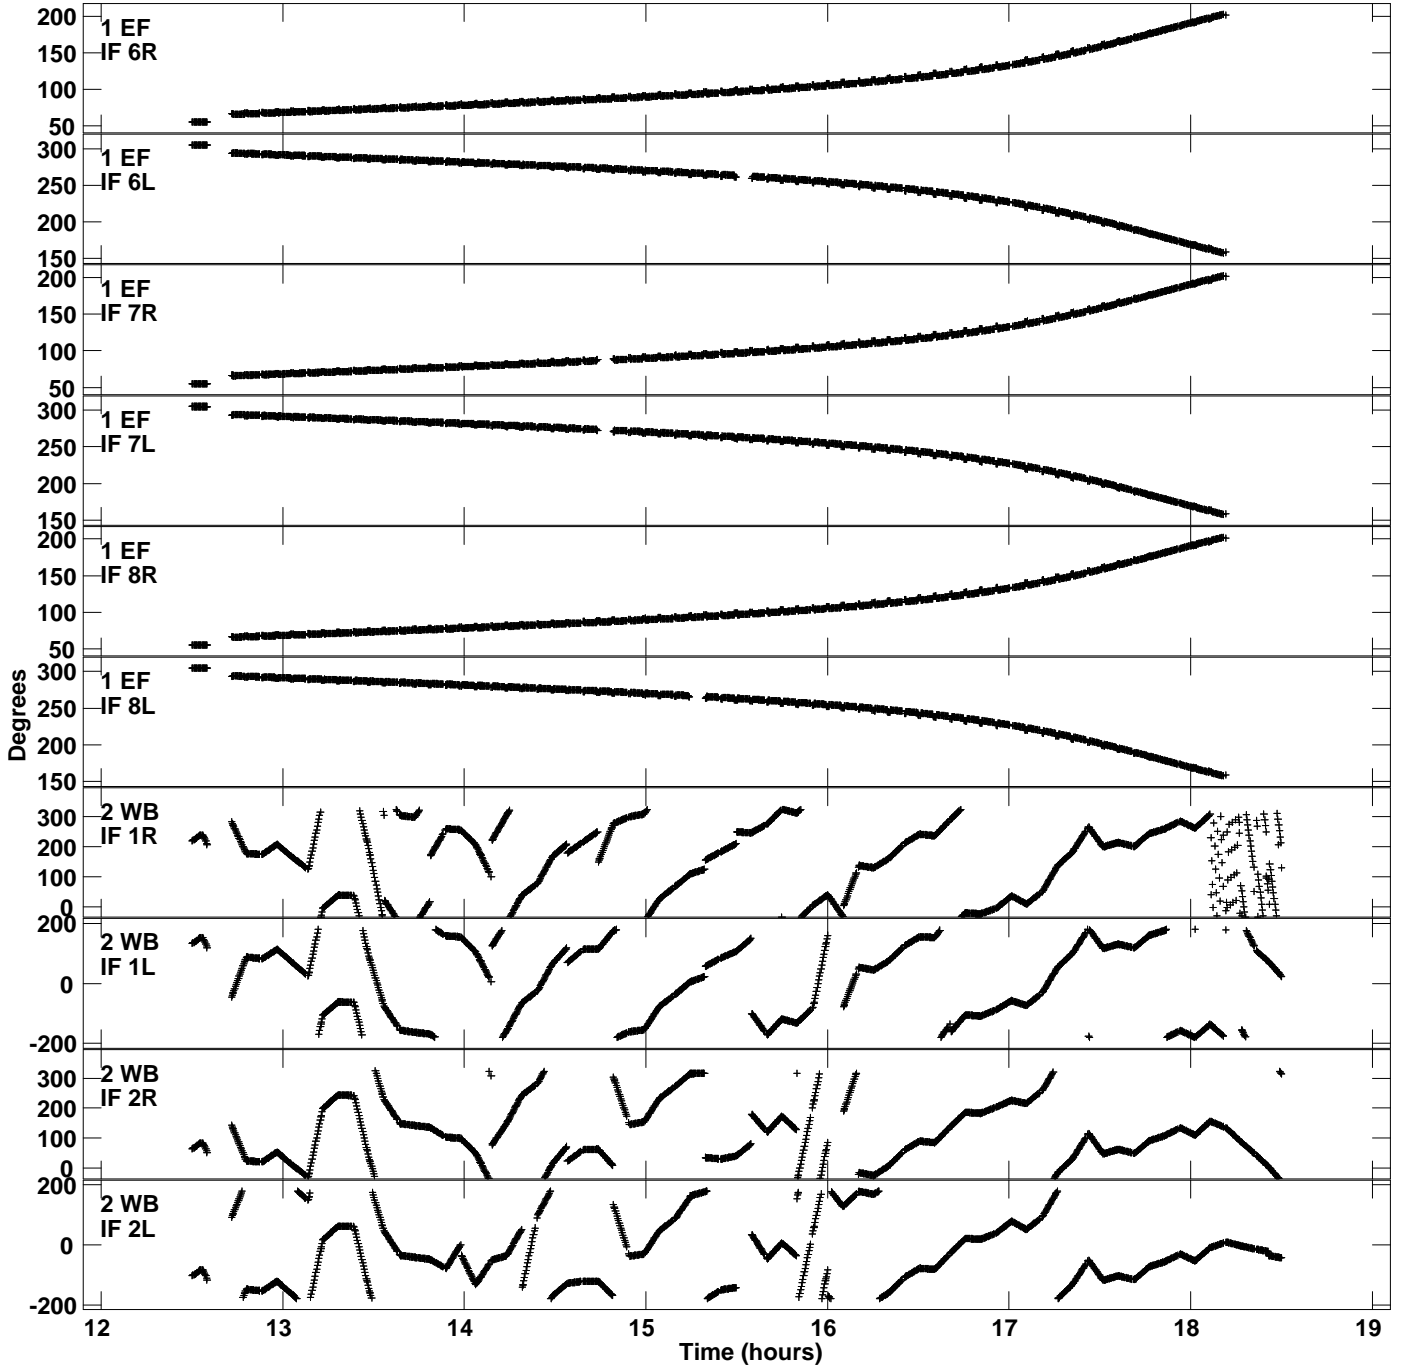

Plot file version 1 created 18-NOV-2014 15:07:47  
Gain phs vs UTC time for EP087H\_2.UVDATA.1  
CL 3 Rpol & Lpol IF 1 - 8

Plot file version 2 created 18-NOV-2014 15:07:47  
Gain phs vs UTC time for EP087H\_2.UVDATA.1  
CL 3 Rpol & Lpol IF 1 - 8

Plot file version 3 created 18-NOV-2014 15:07:47  
Gain phs vs UTC time for EP087H\_2.UVDATA.1  
CL 3 Rpol & Lpol IF 1 - 8

Plot file version 4 created 18-NOV-2014 15:07:47  
Gain phs vs UTC time for EP087H\_2.UVDATA.1  
CL 3 Rpol & Lpol IF 1 - 8

Plot file version 5 created 18-NOV-2014 15:07:47  
Gain phs vs UTC time for EP087H\_2.UVDATA.1  
CL 3 Rpol & Lpol IF 1 - 8

Plot file version 6 created 18-NOV-2014 15:07:47  
Gain phs vs UTC time for EP087H\_2.UVDATA.1  
CL 3 Rpol & Lpol IF 1 - 8

Plot file version 7 created 18-NOV-2014 15:07:47  
Gain phs vs UTC time for EP087H\_2.UVDATA.1  
CL 3 Rpol & Lpol IF 1 - 8

Plot file version 8 created 18-NOV-2014 15:07:47  
Gain phs vs UTC time for EP087H\_2.UVDATA.1  
CL 3 Rpol & Lpol IF 1 - 8