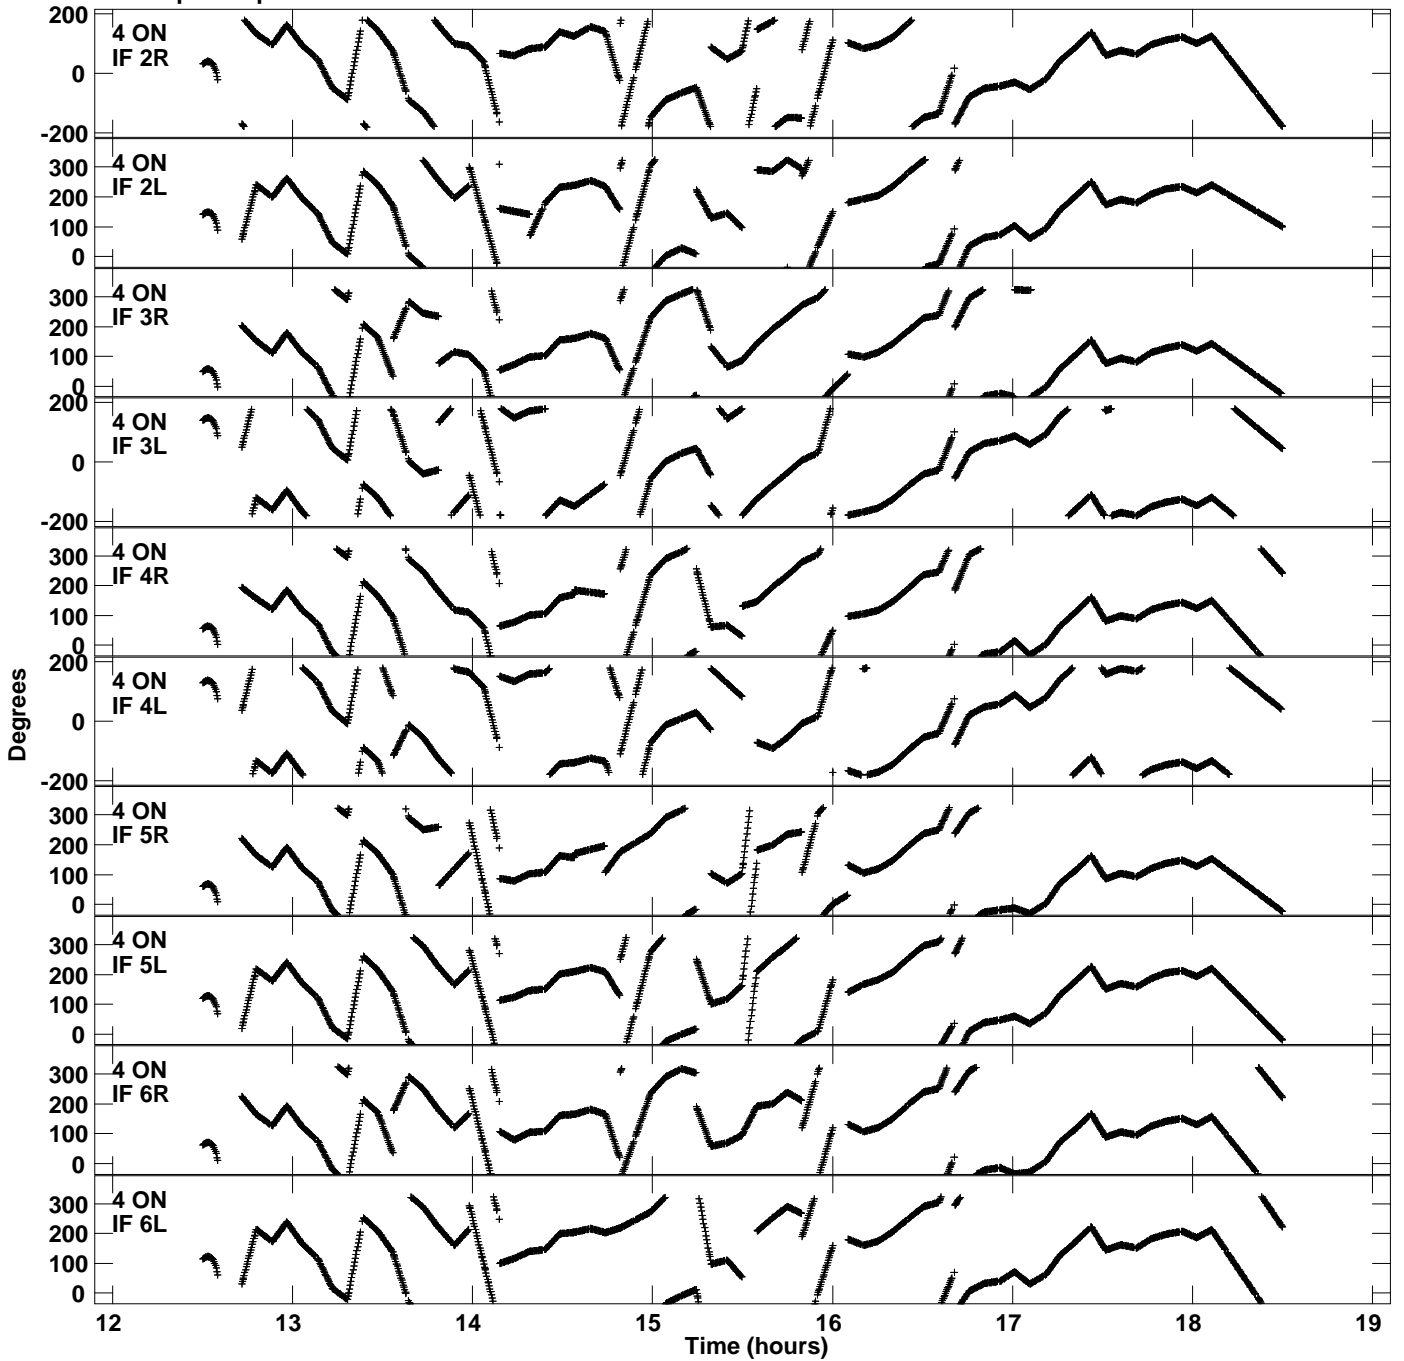

Plot file version 6 created 18-NOV-2014 15:07:47
Gain phs vs UTC time for EP087H_2.UVDATA.1
CL 3 Rpol & Lpol IF 1 - 8