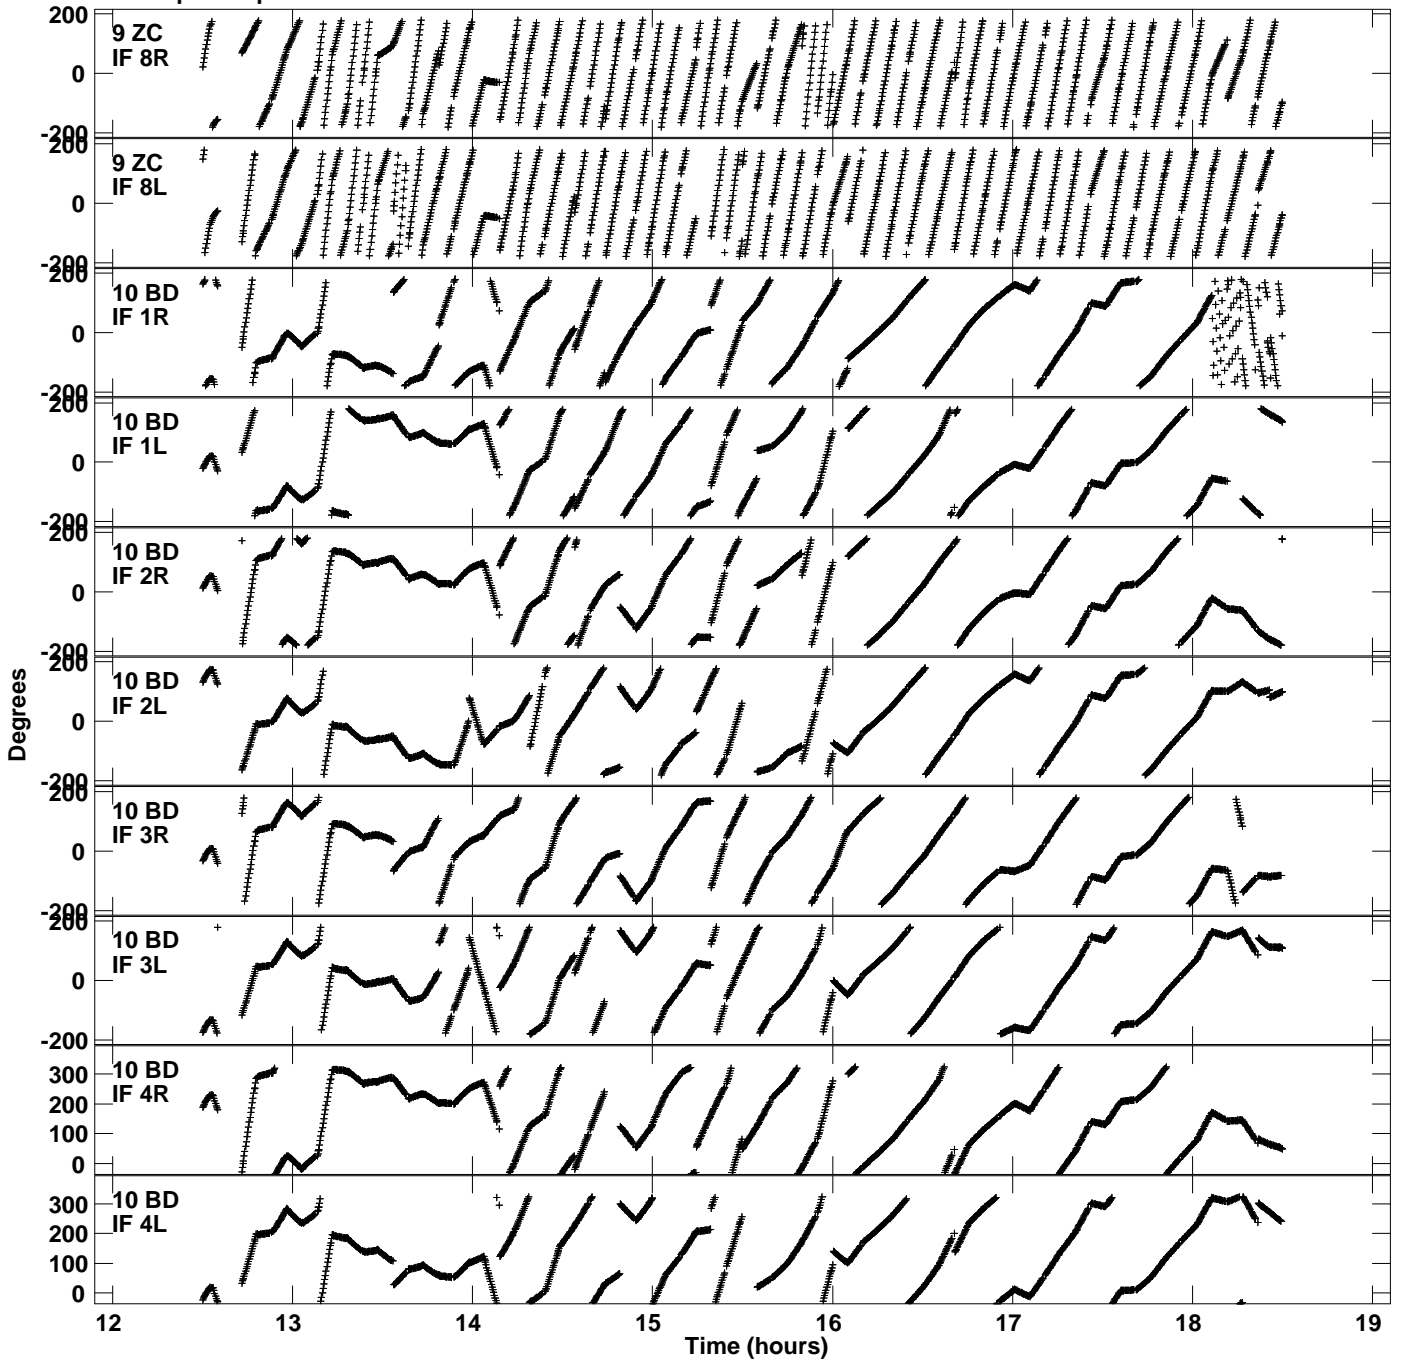

Plot file version 15 created 18-NOV-2014 15:07:47
Gain phs vs UTC time for EP087H_2.UVDATA.1
CL 3 Rpol & Lpol IF 1 - 8