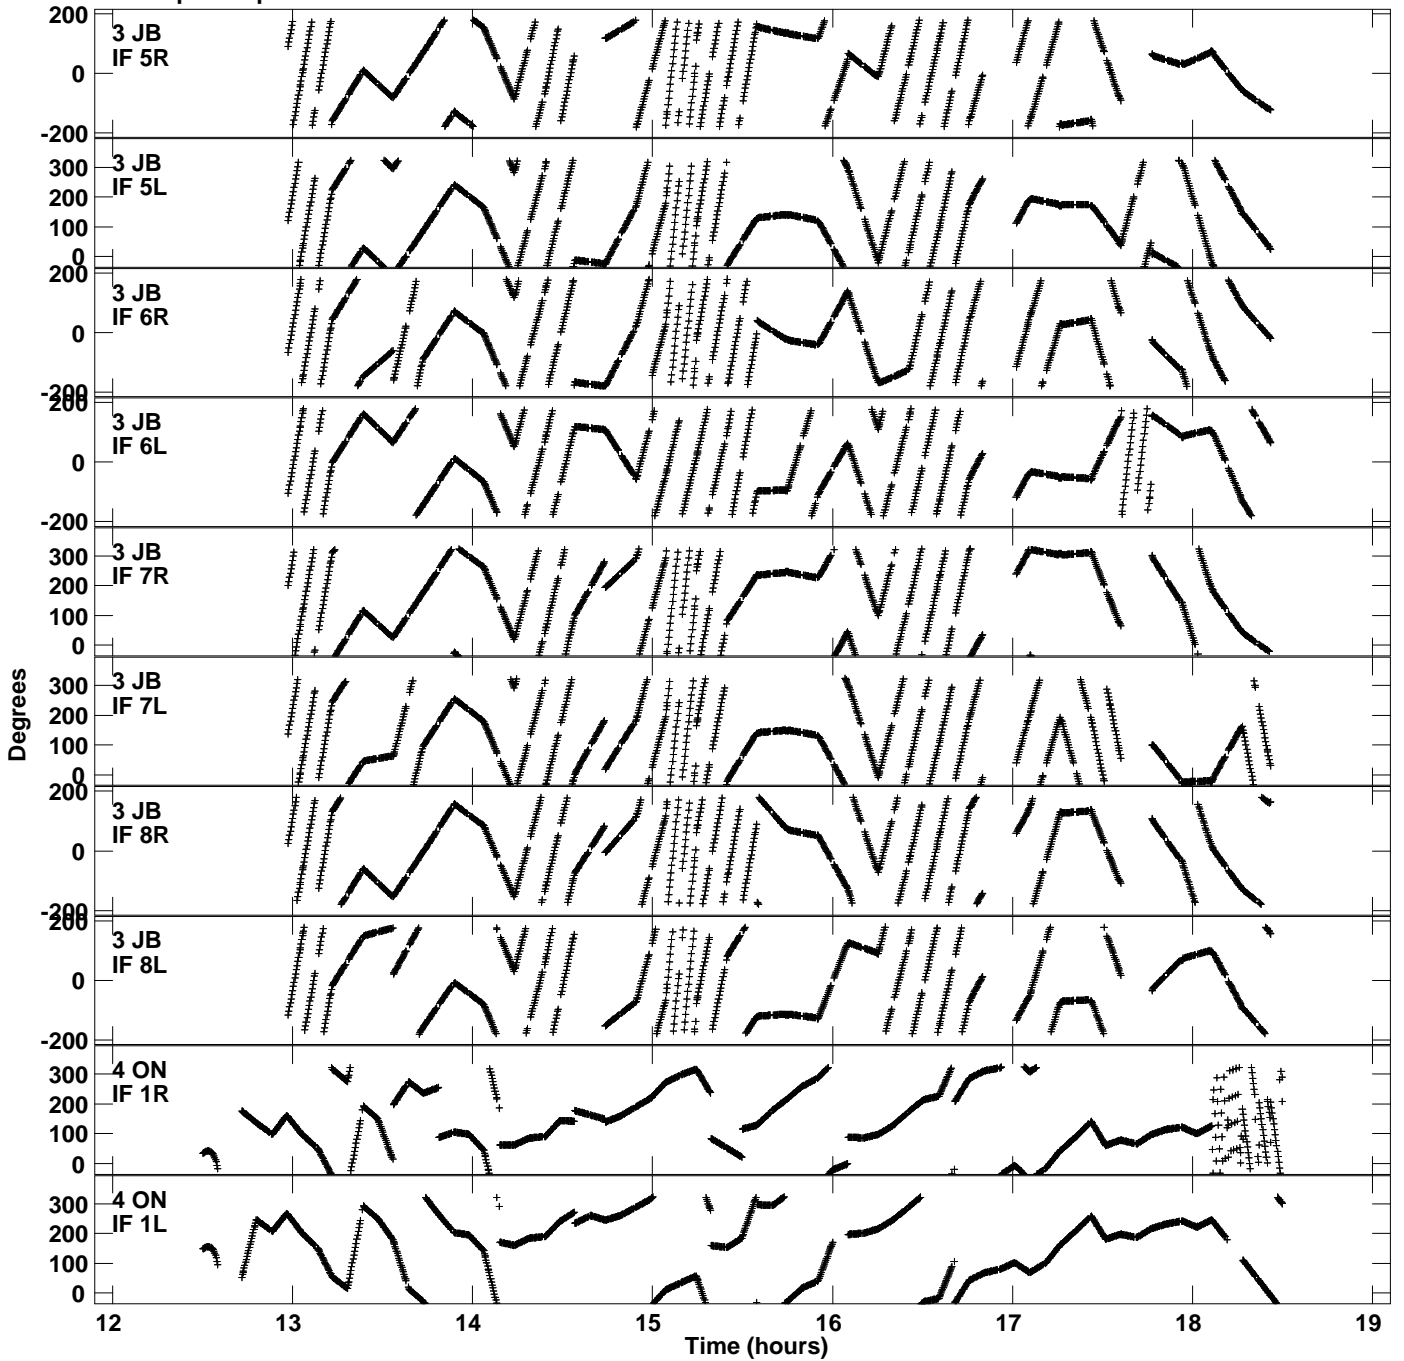

Plot file version 1 created 18-NOV-2014 15:07:47  
Gain phs vs UTC time for EP087H\_2.UVDATA.1  
CL 3 Rpol & Lpol IF 1 - 8

Plot file version 2 created 18-NOV-2014 15:07:47  
Gain phs vs UTC time for EP087H\_2.UVDATA.1  
CL 3 Rpol & Lpol IF 1 - 8

Plot file version 3 created 18-NOV-2014 15:07:47  
Gain phs vs UTC time for EP087H\_2.UVDATA.1  
CL 3 Rpol & Lpol IF 1 - 8

Plot file version 4 created 18-NOV-2014 15:07:47  
Gain phs vs UTC time for EP087H\_2.UVDATA.1  
CL 3 Rpol & Lpol IF 1 - 8

Plot file version 5 created 18-NOV-2014 15:07:47  
Gain phs vs UTC time for EP087H\_2.UVDATA.1  
CL 3 Rpol & Lpol IF 1 - 8

Plot file version 6 created 18-NOV-2014 15:07:47  
Gain phs vs UTC time for EP087H\_2.UVDATA.1  
CL 3 Rpol & Lpol IF 1 - 8

Plot file version 7 created 18-NOV-2014 15:07:47  
Gain phs vs UTC time for EP087H\_2.UVDATA.1  
CL 3 Rpol & Lpol IF 1 - 8

Plot file version 8 created 18-NOV-2014 15:07:47  
Gain phs vs UTC time for EP087H\_2.UVDATA.1  
CL 3 Rpol & Lpol IF 1 - 8