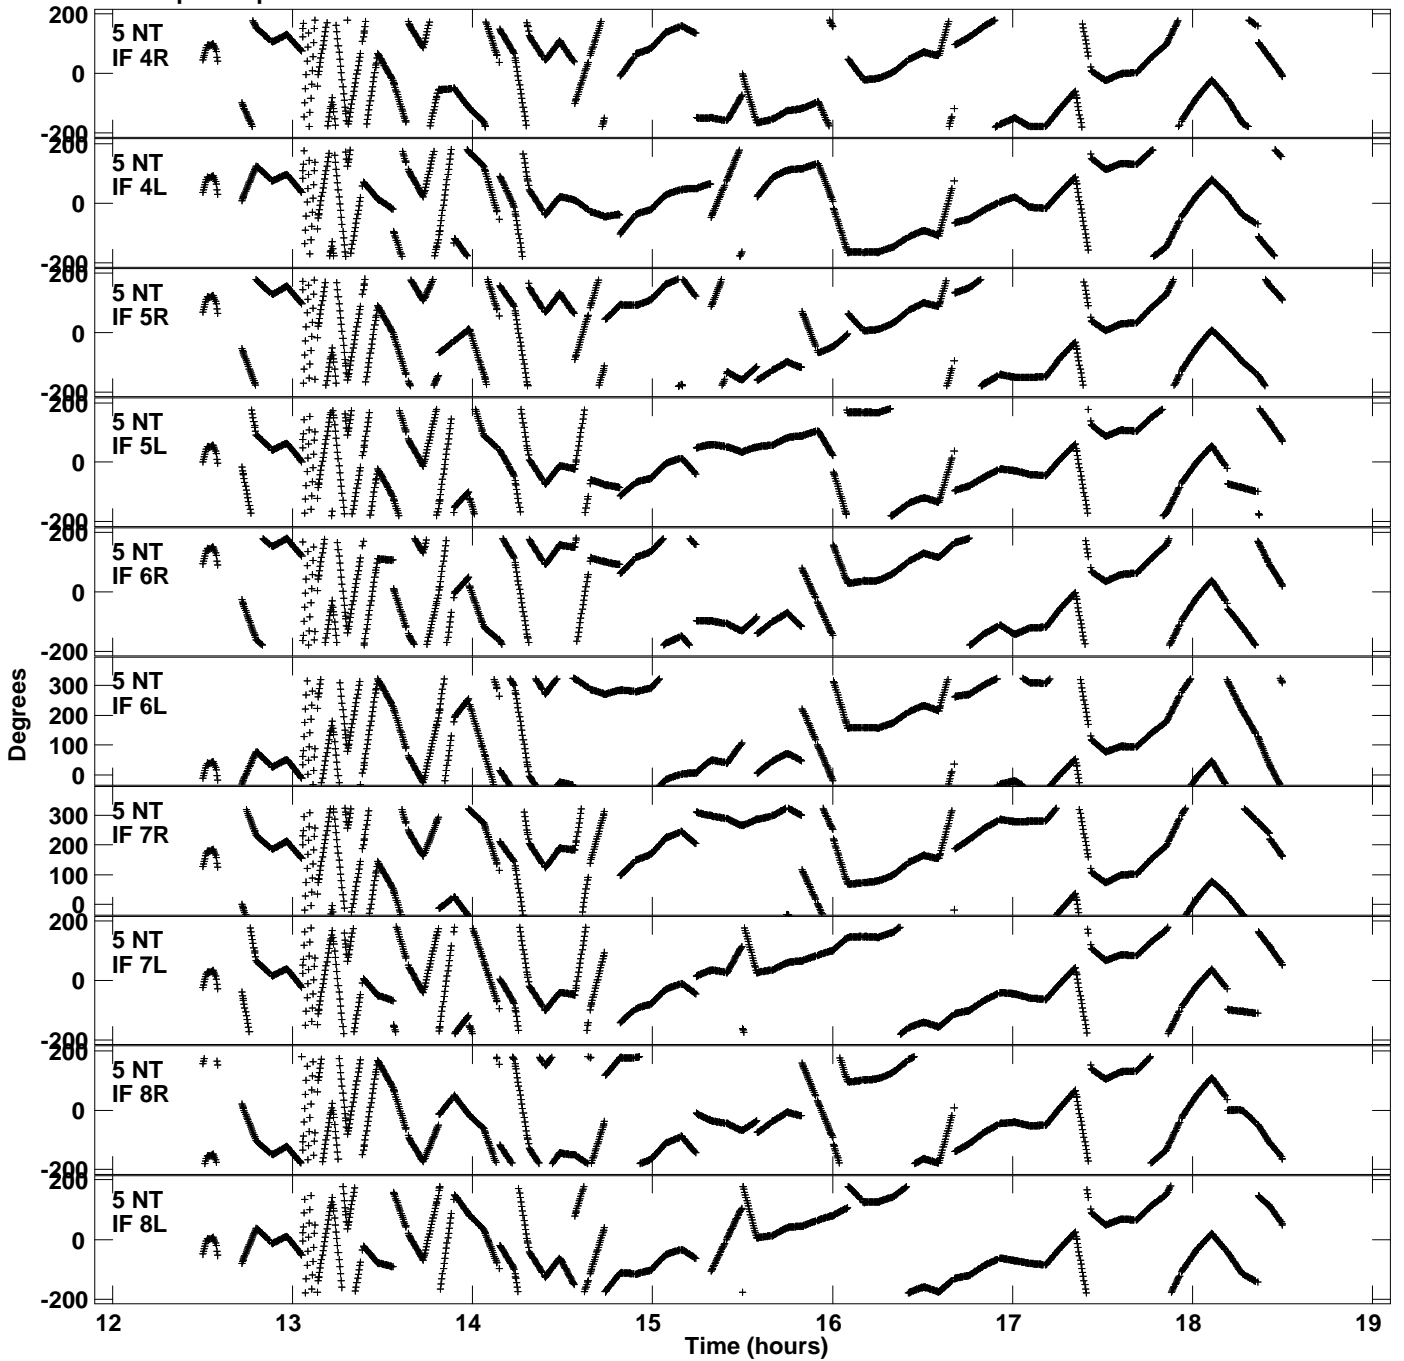

Plot file version 8 created 18-NOV-2014 15:07:47
Gain phs vs UTC time for EP087H_2.UVDATA.1
CL 3 Rpol & Lpol IF 1 - 8