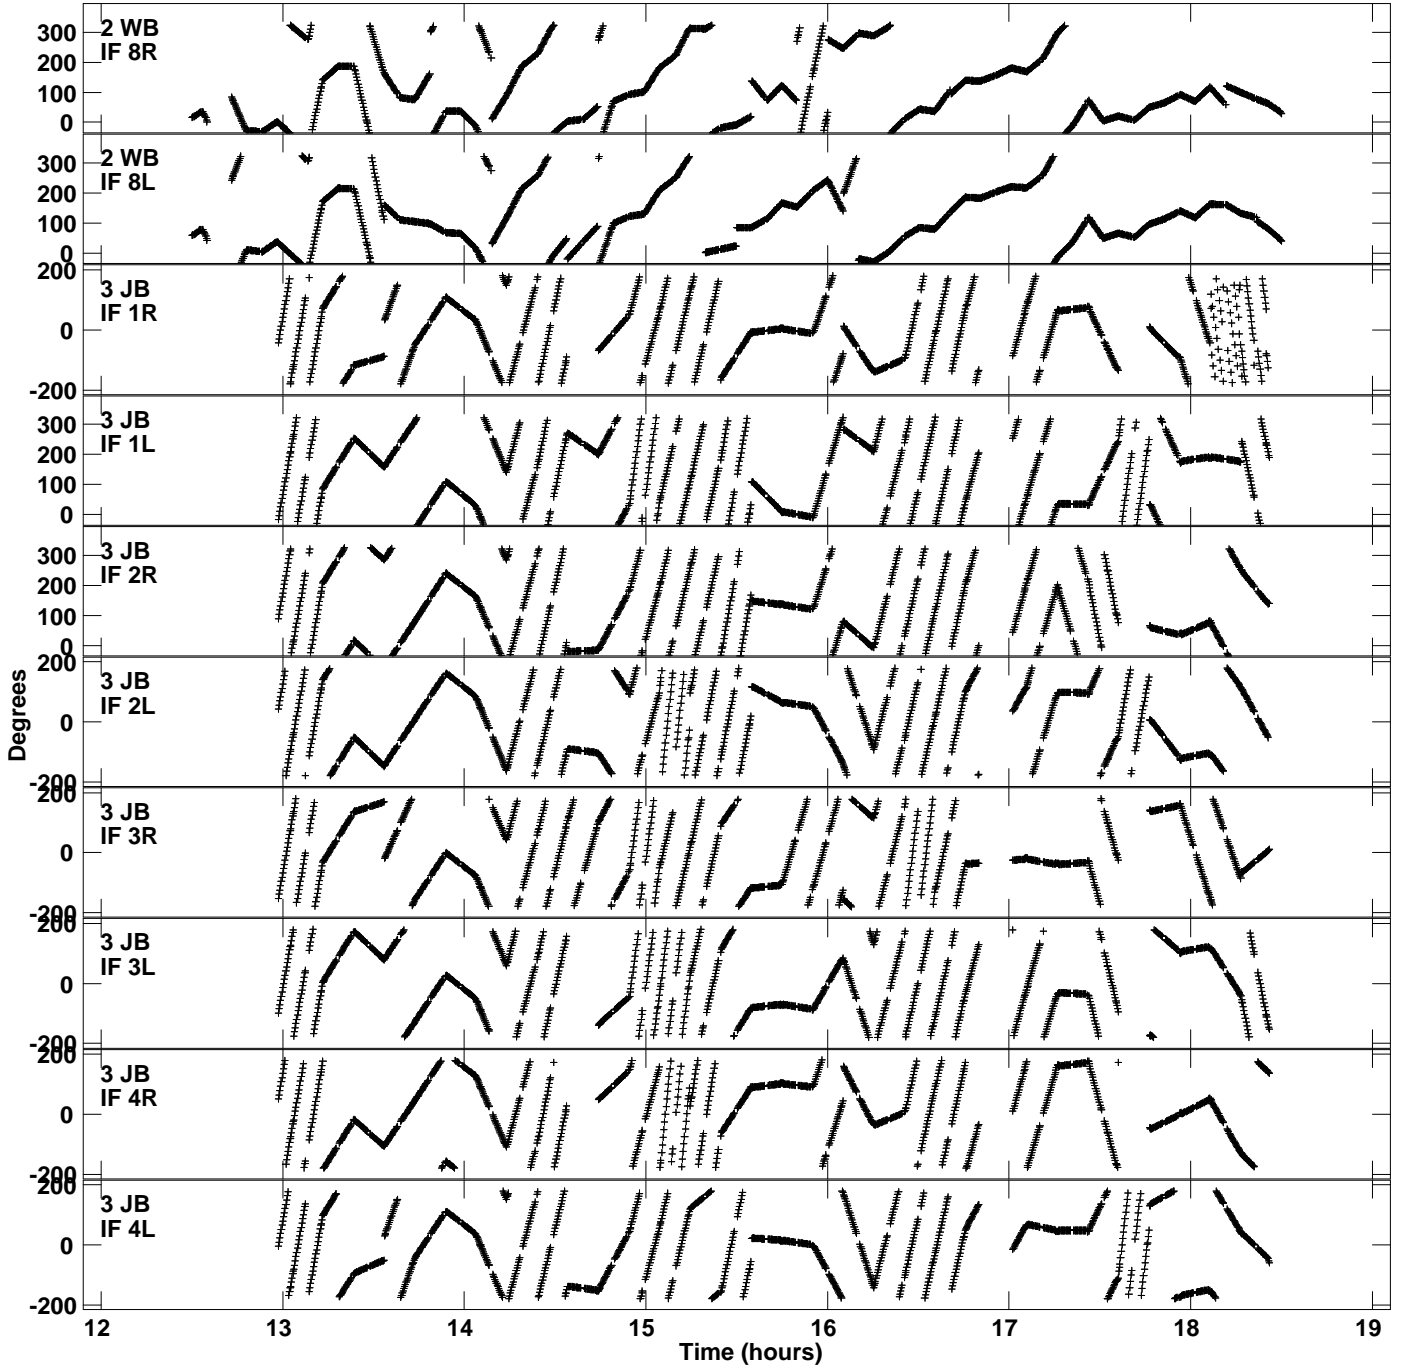

Plot file version 1 created 18-NOV-2014 15:07:47  
Gain phs vs UTC time for EP087H\_2.UVDATA.1  
CL 3 Rpol & Lpol IF 1 - 8

Plot file version 2 created 18-NOV-2014 15:07:47  
Gain phs vs UTC time for EP087H\_2.UVDATA.1  
CL 3 Rpol & Lpol IF 1 - 8

Plot file version 3 created 18-NOV-2014 15:07:47  
Gain phs vs UTC time for EP087H\_2.UVDATA.1  
CL 3 Rpol & Lpol IF 1 - 8

Plot file version 4 created 18-NOV-2014 15:07:47  
Gain phs vs UTC time for EP087H\_2.UVDATA.1  
CL 3 Rpol & Lpol IF 1 - 8

Plot file version 5 created 18-NOV-2014 15:07:47  
Gain phs vs UTC time for EP087H\_2.UVDATA.1  
CL 3 Rpol & Lpol IF 1 - 8

Plot file version 6 created 18-NOV-2014 15:07:47  
Gain phs vs UTC time for EP087H\_2.UVDATA.1  
CL 3 Rpol & Lpol IF 1 - 8

Plot file version 7 created 18-NOV-2014 15:07:47  
Gain phs vs UTC time for EP087H\_2.UVDATA.1  
CL 3 Rpol & Lpol IF 1 - 8

Plot file version 8 created 18-NOV-2014 15:07:47  
Gain phs vs UTC time for EP087H\_2.UVDATA.1  
CL 3 Rpol & Lpol IF 1 - 8