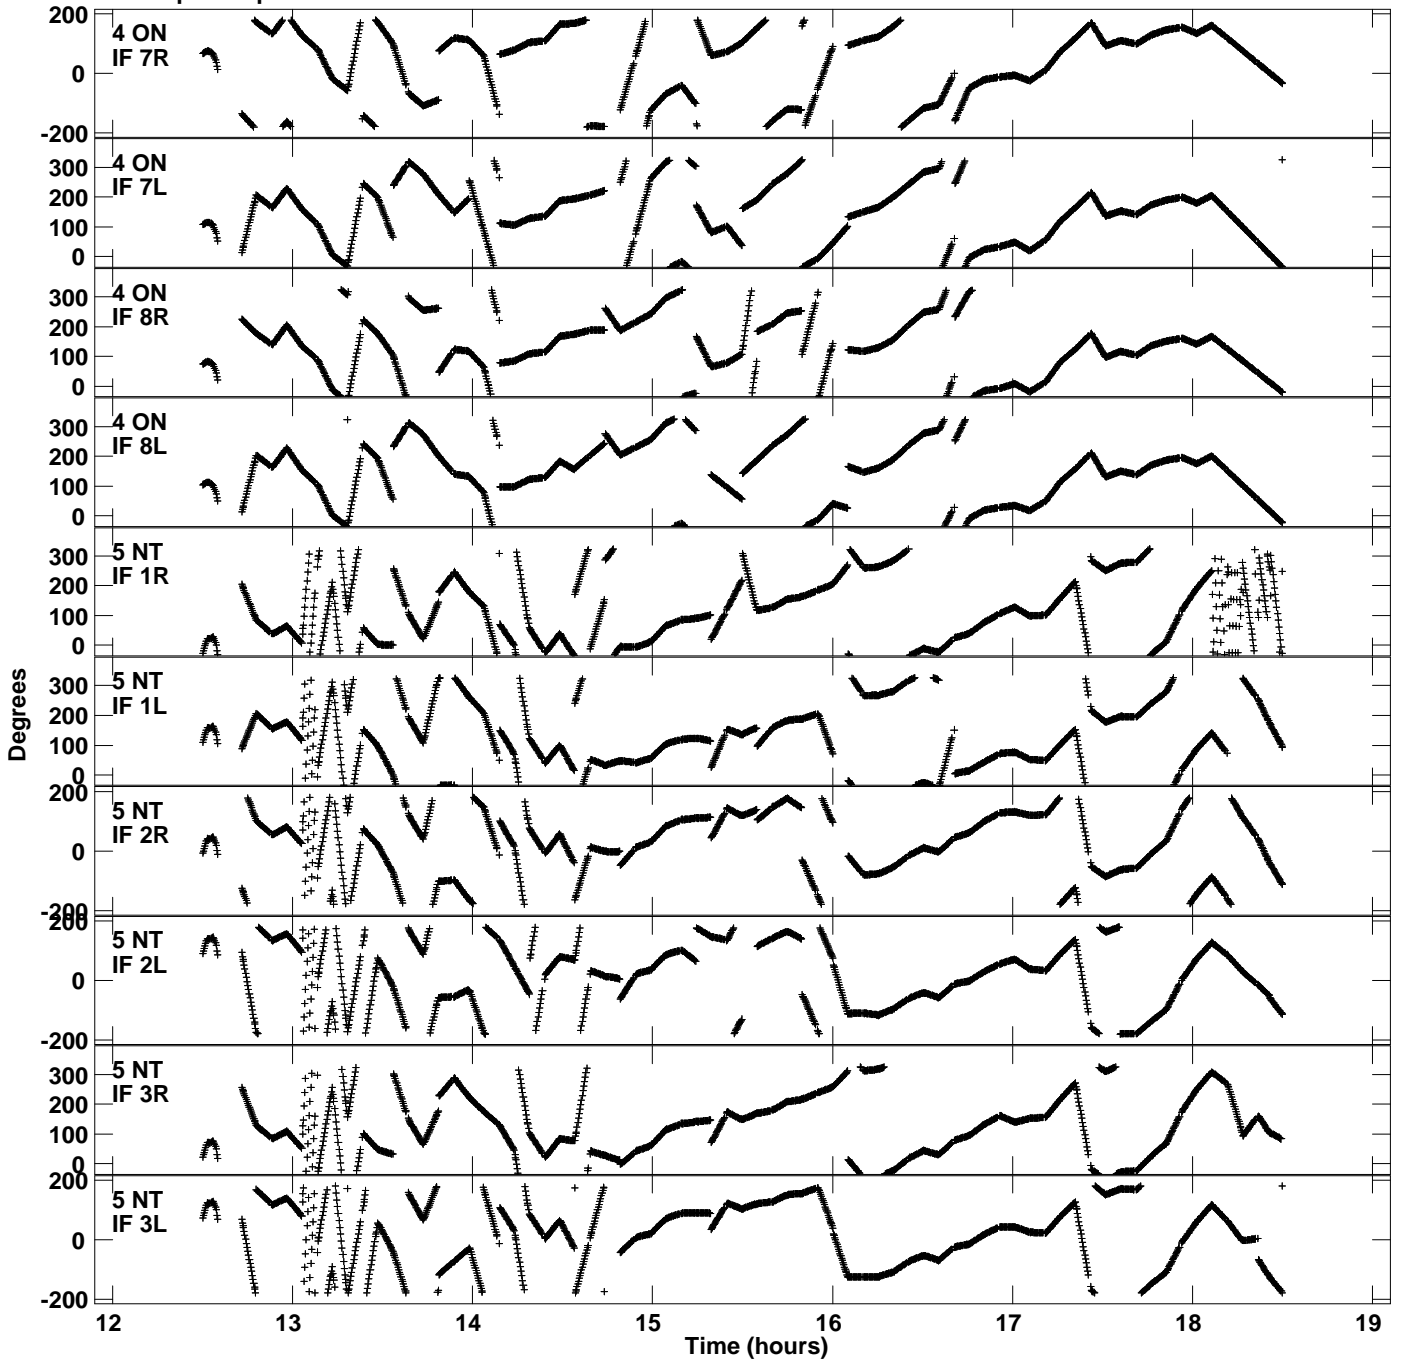

Plot file version 7 created 18-NOV-2014 15:07:47
Gain phs vs UTC time for EP087H_2.UVDATA.1
CL 3 Rpol & Lpol IF 1 - 8