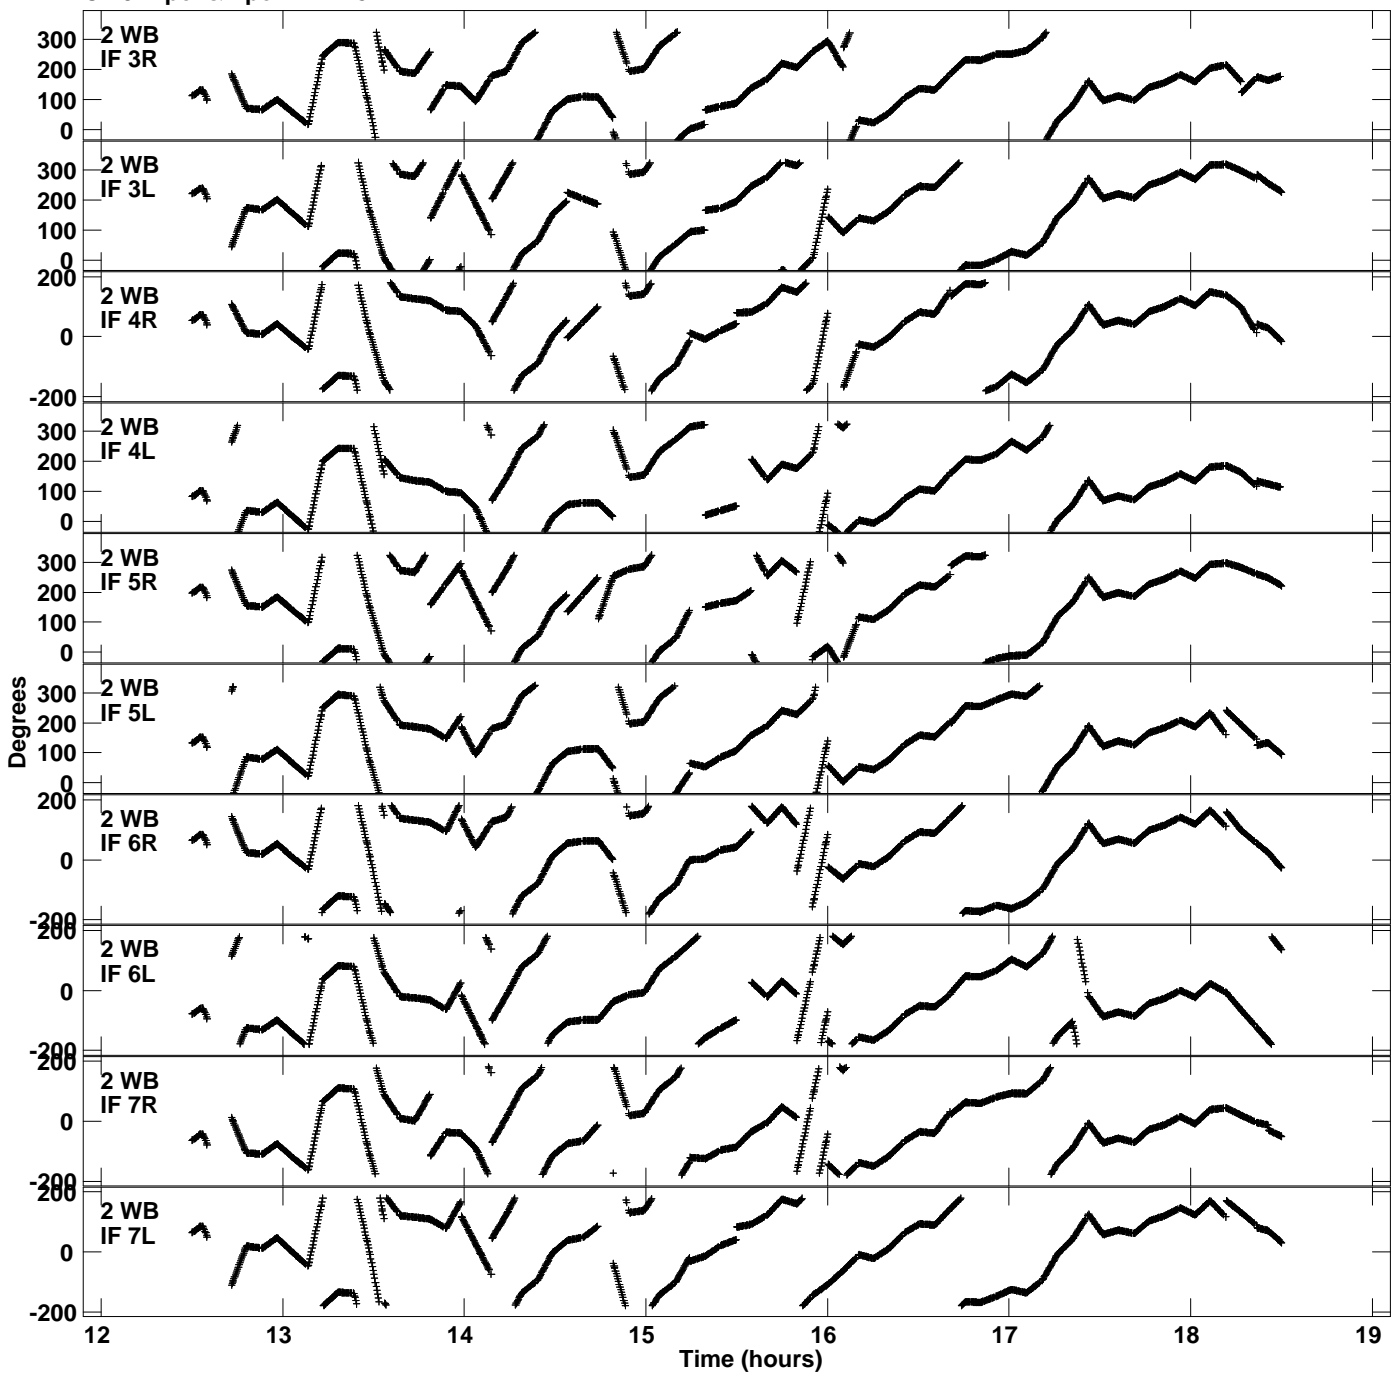

Plot file version 1 created 18-NOV-2014 15:07:47  
Gain phs vs UTC time for EP087H\_2.UVDATA.1  
CL 3 Rpol & Lpol IF 1 - 8

Plot file version 2 created 18-NOV-2014 15:07:47  
Gain phs vs UTC time for EP087H\_2.UVDATA.1  
CL 3 Rpol & Lpol IF 1 - 8

Plot file version 3 created 18-NOV-2014 15:07:47  
Gain phs vs UTC time for EP087H\_2.UVDATA.1  
CL 3 Rpol & Lpol IF 1 - 8

Plot file version 4 created 18-NOV-2014 15:07:47  
Gain phs vs UTC time for EP087H\_2.UVDATA.1  
CL 3 Rpol & Lpol IF 1 - 8

Plot file version 5 created 18-NOV-2014 15:07:47  
Gain phs vs UTC time for EP087H\_2.UVDATA.1  
CL 3 Rpol & Lpol IF 1 - 8

Plot file version 6 created 18-NOV-2014 15:07:47  
Gain phs vs UTC time for EP087H\_2.UVDATA.1  
CL 3 Rpol & Lpol IF 1 - 8