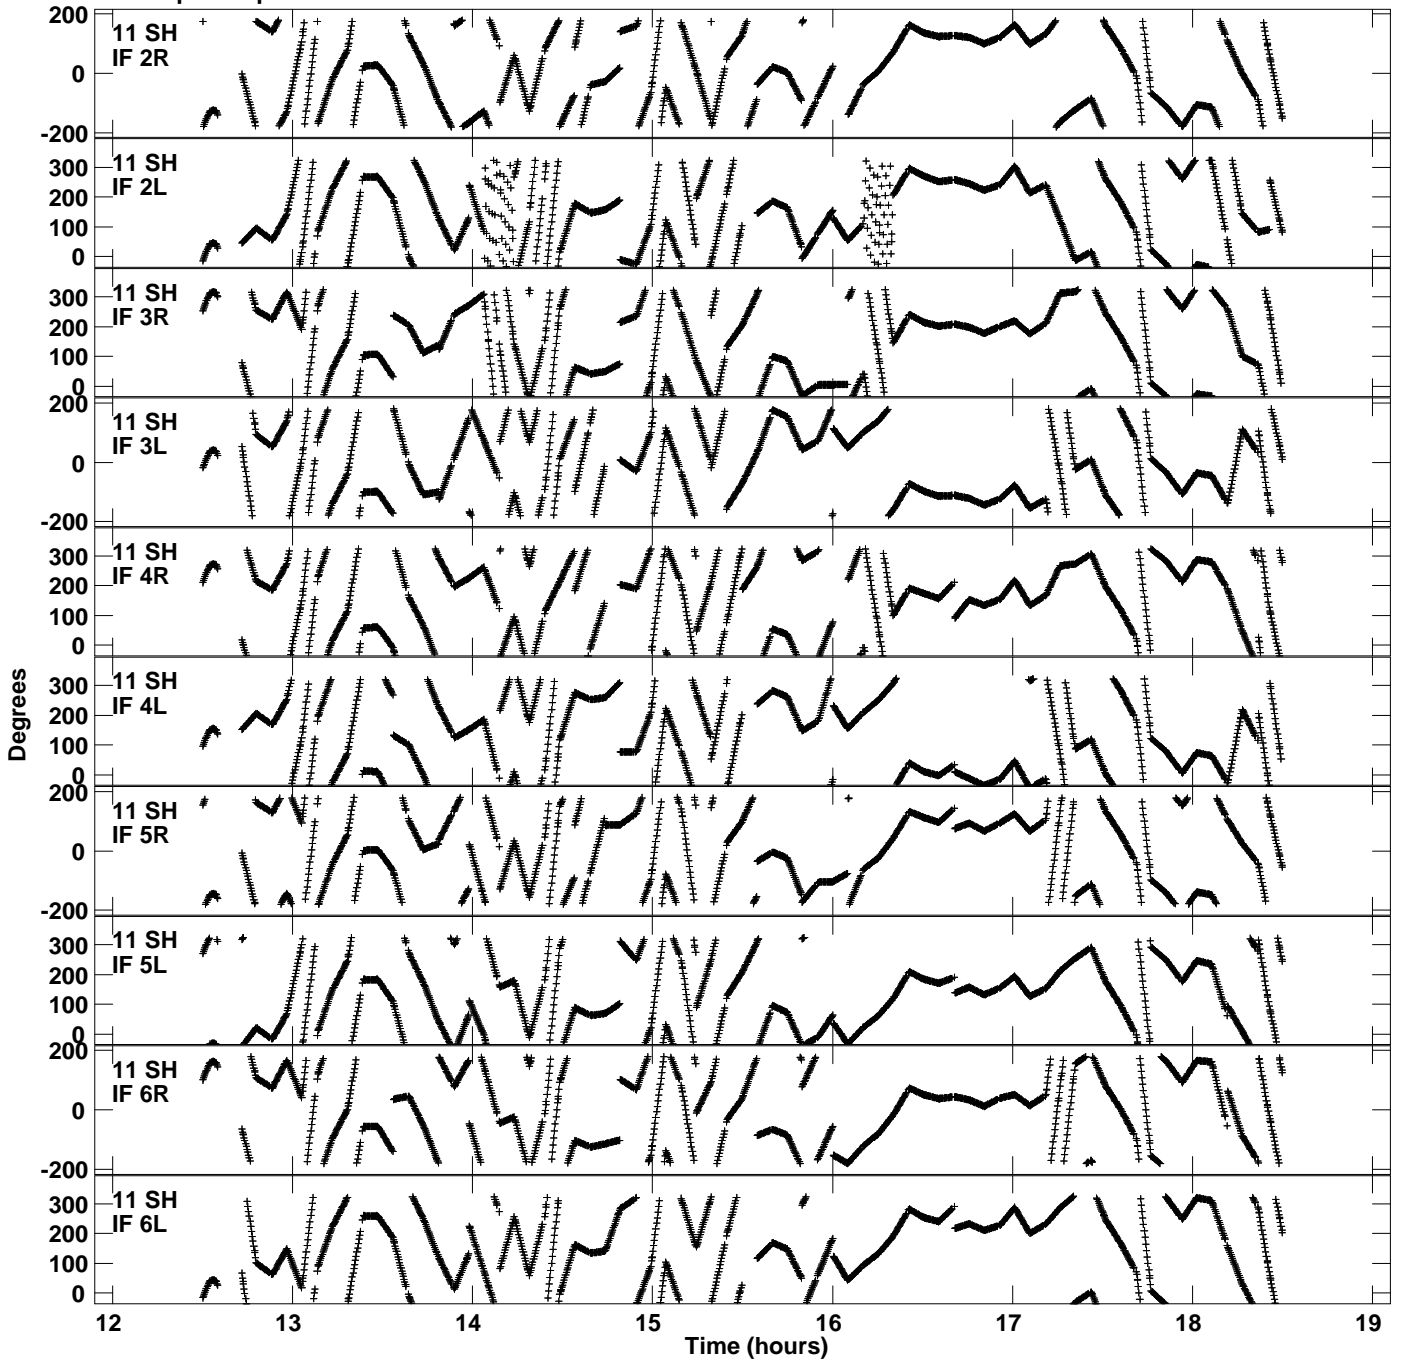

Plot file version 17 created 18-NOV-2014 15:07:47
Gain phs vs UTC time for EP087H_2.UVDATA.1
CL 3 Rpol & Lpol IF 1 - 8