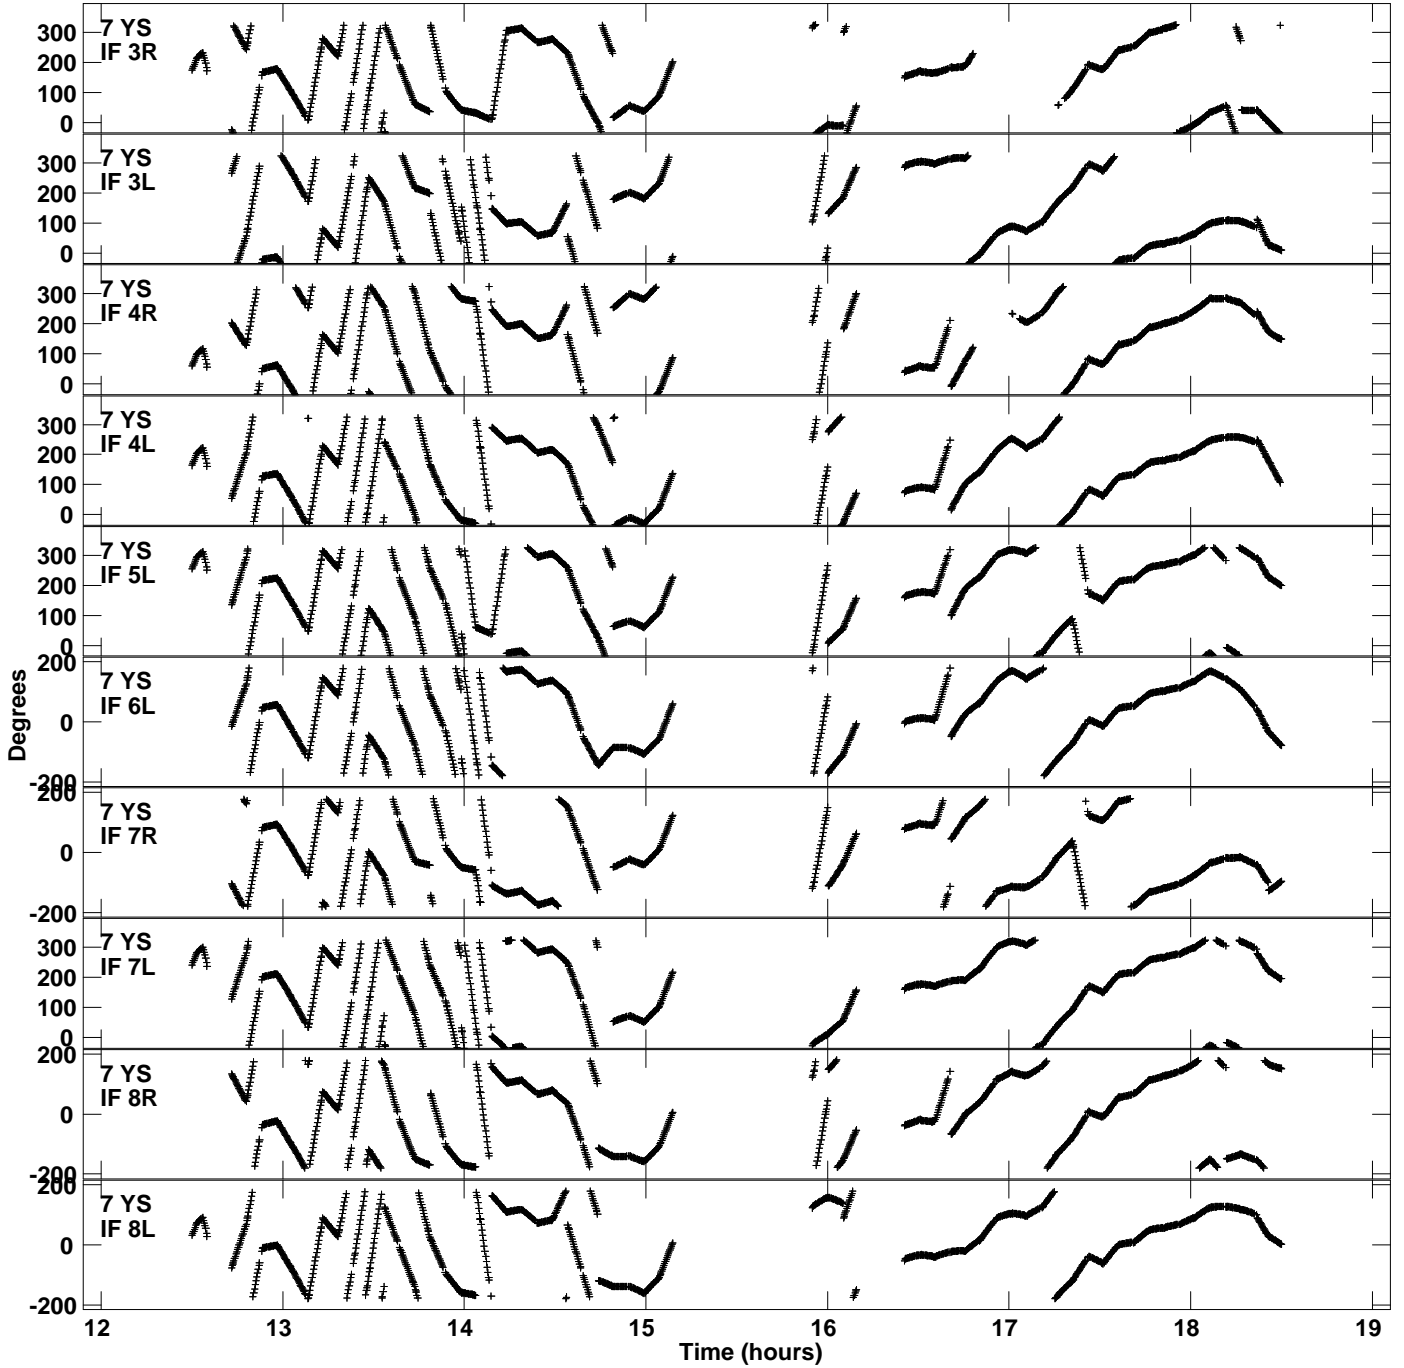

Plot file version 11 created 18-NOV-2014 15:07:47
Gain phs vs UTC time for EP087H_2.UVDATA.1
CL 3 Rpol & Lpol IF 1 - 8