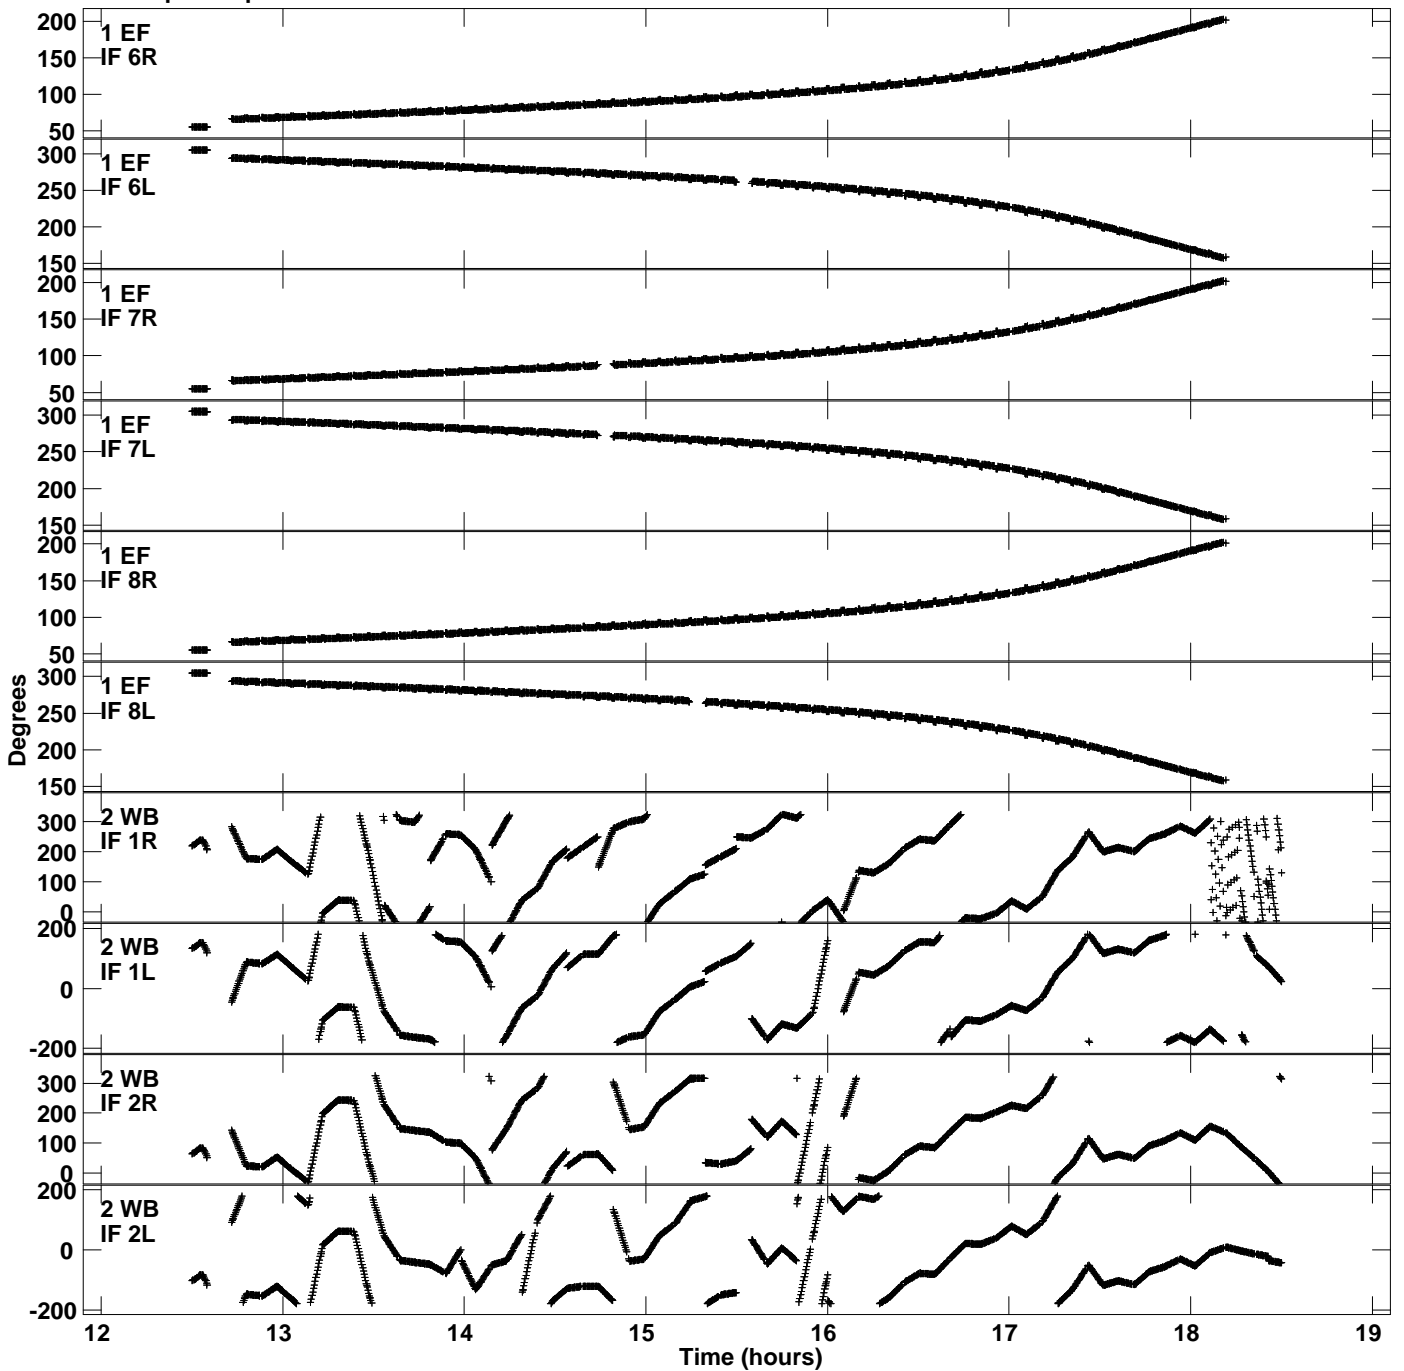

Plot file version 1 created 18-NOV-2014 15:23:00
Gain phs vs UTC time for EP087H_3.UVDATA.1
CL 3 Rpol & Lpol IF 1 - 8

Plot file version 2 created 18-NOV-2014 15:23:00
Gain phs vs UTC time for EP087H_3.UVDATA.1
CL 3 Rpol & Lpol IF 1 - 8

Plot file version 3 created 18-NOV-2014 15:23:00
Gain phs vs UTC time for EP087H_3.UVDATA.1
CL 3 Rpol & Lpol IF 1 - 8

Plot file version 4 created 18-NOV-2014 15:23:00
Gain phs vs UTC time for EP087H_3.UVDATA.1
CL 3 Rpol & Lpol IF 1 - 8

Plot file version 5 created 18-NOV-2014 15:23:00
Gain phs vs UTC time for EP087H_3.UVDATA.1
CL 3 Rpol & Lpol IF 1 - 8

Plot file version 6 created 18-NOV-2014 15:23:00
Gain phs vs UTC time for EP087H_3.UVDATA.1
CL 3 Rpol & Lpol IF 1 - 8

Plot file version 7 created 18-NOV-2014 15:23:00
Gain phs vs UTC time for EP087H_3.UVDATA.1
CL 3 Rpol & Lpol IF 1 - 8

Plot file version 8 created 18-NOV-2014 15:23:00
Gain phs vs UTC time for EP087H_3.UVDATA.1
CL 3 Rpol & Lpol IF 1 - 8