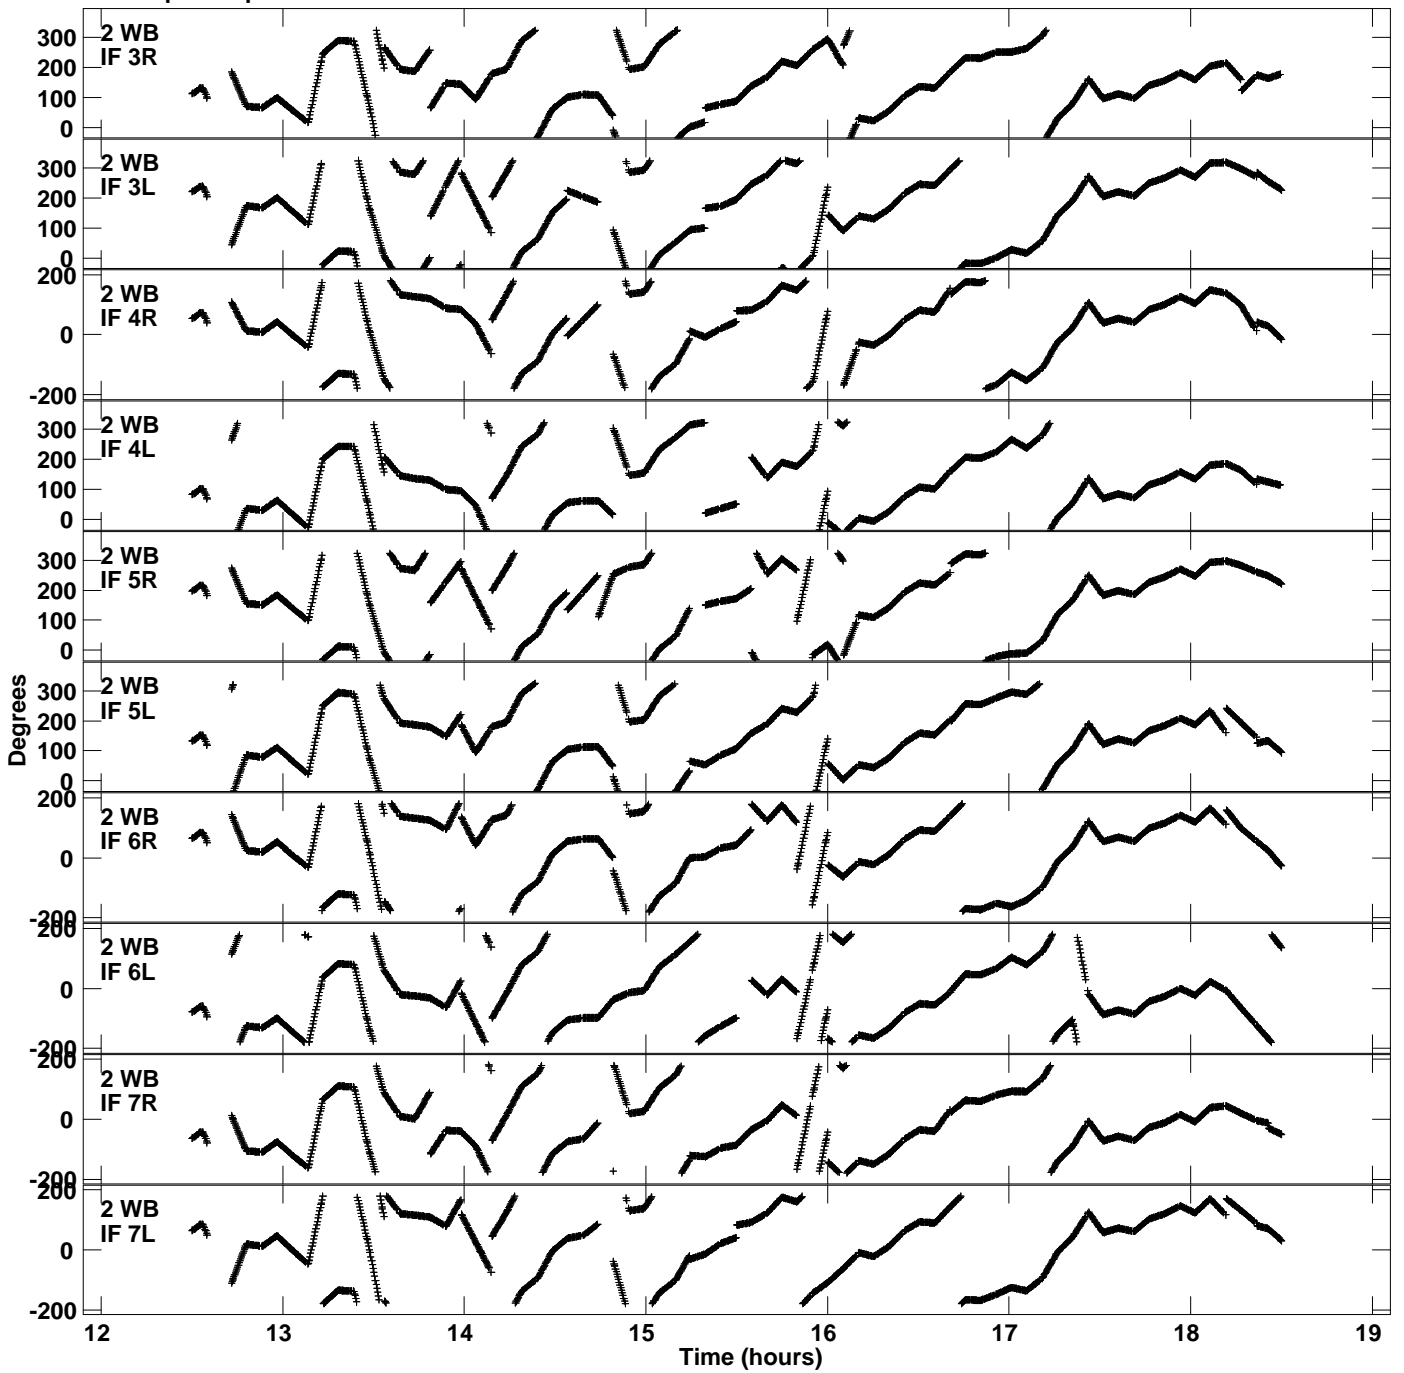

Plot file version 1 created 18-NOV-2014 15:23:00
Gain phs vs UTC time for EP087H_3.UVDATA.1
CL 3 Rpol & Lpol IF 1 - 8

Plot file version 2 created 18-NOV-2014 15:23:00
Gain phs vs UTC time for EP087H_3.UVDATA.1
CL 3 Rpol & Lpol IF 1 - 8

Plot file version 3 created 18-NOV-2014 15:23:00
Gain phs vs UTC time for EP087H_3.UVDATA.1
CL 3 Rpol & Lpol IF 1 - 8

Plot file version 4 created 18-NOV-2014 15:23:00
Gain phs vs UTC time for EP087H_3.UVDATA.1
CL 3 Rpol & Lpol IF 1 - 8

Plot file version 5 created 18-NOV-2014 15:23:00
Gain phs vs UTC time for EP087H_3.UVDATA.1
CL 3 Rpol & Lpol IF 1 - 8

Plot file version 6 created 18-NOV-2014 15:23:00
Gain phs vs UTC time for EP087H_3.UVDATA.1
CL 3 Rpol & Lpol IF 1 - 8

Plot file version 7 created 18-NOV-2014 15:23:00
Gain phs vs UTC time for EP087H_3.UVDATA.1
CL 3 Rpol & Lpol IF 1 - 8

Plot file version 8 created 18-NOV-2014 15:23:00
Gain phs vs UTC time for EP087H_3.UVDATA.1
CL 3 Rpol & Lpol IF 1 - 8