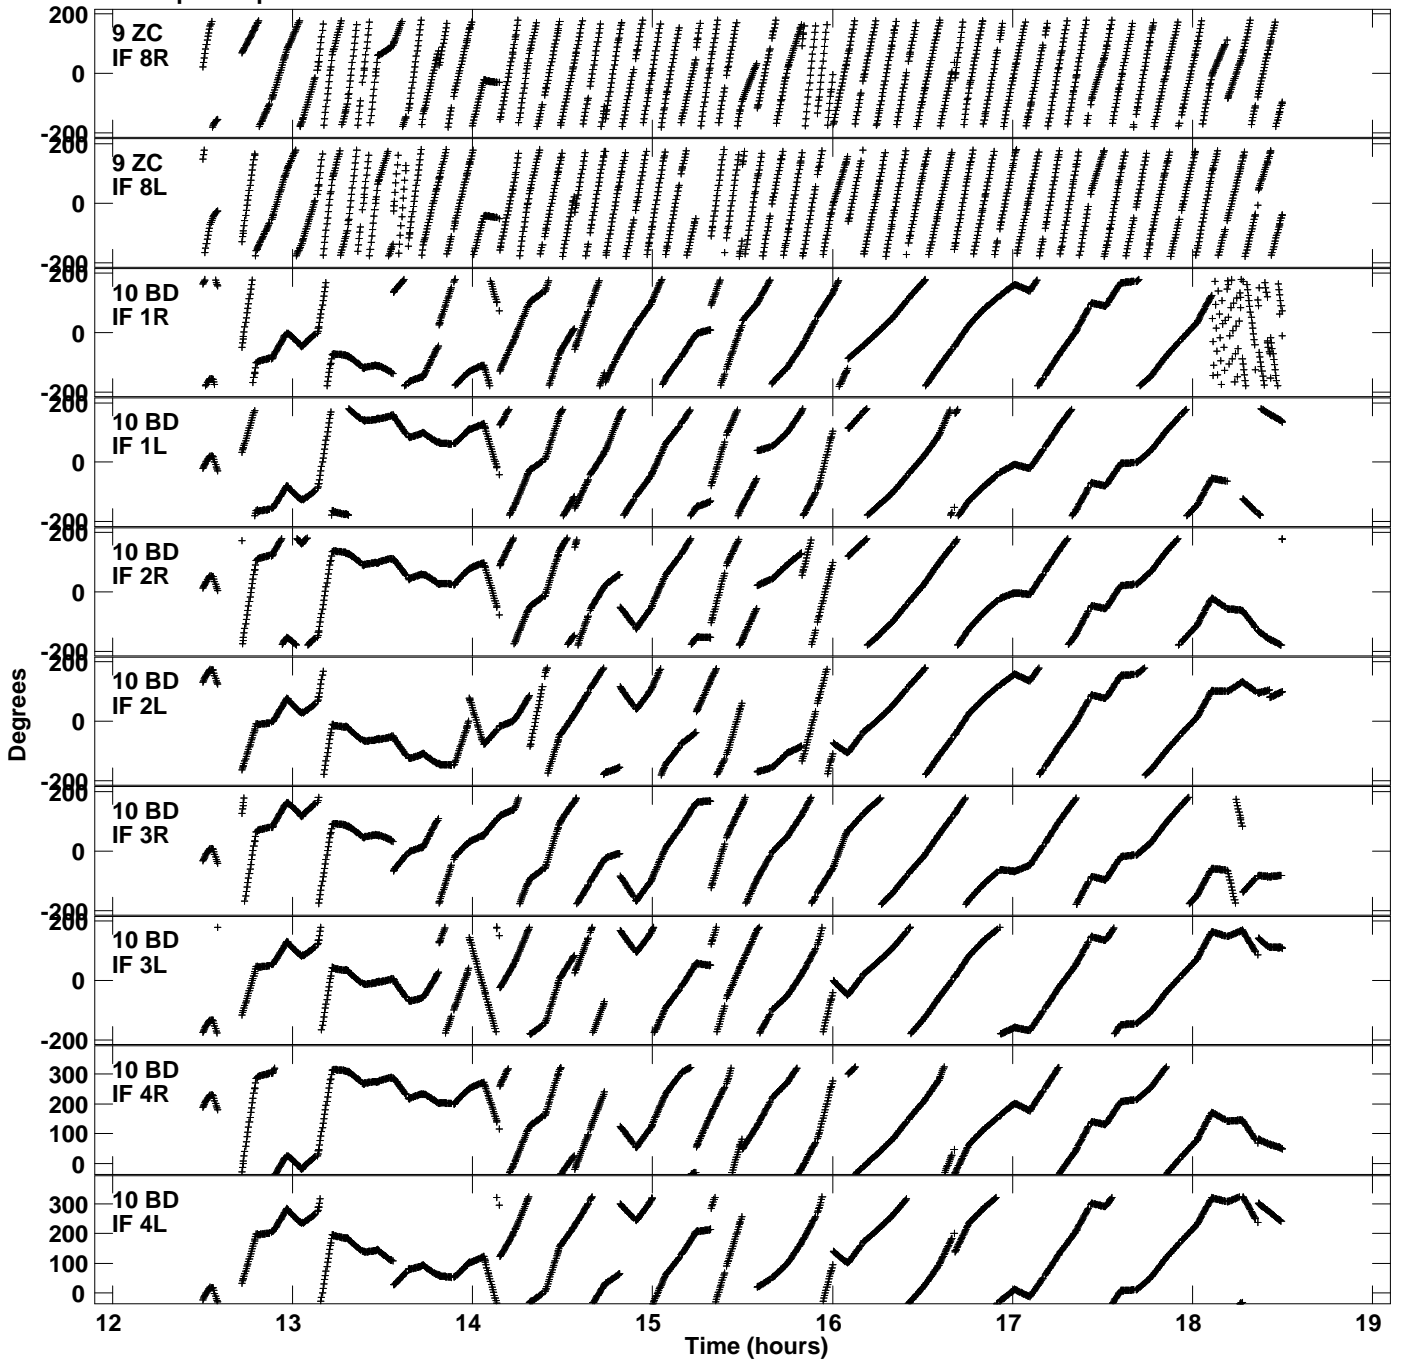

Plot file version 15 created 18-NOV-2014 15:23:00
Gain phs vs UTC time for EP087H_3.UVDATA.1
CL 3 Rpol & Lpol IF 1 - 8