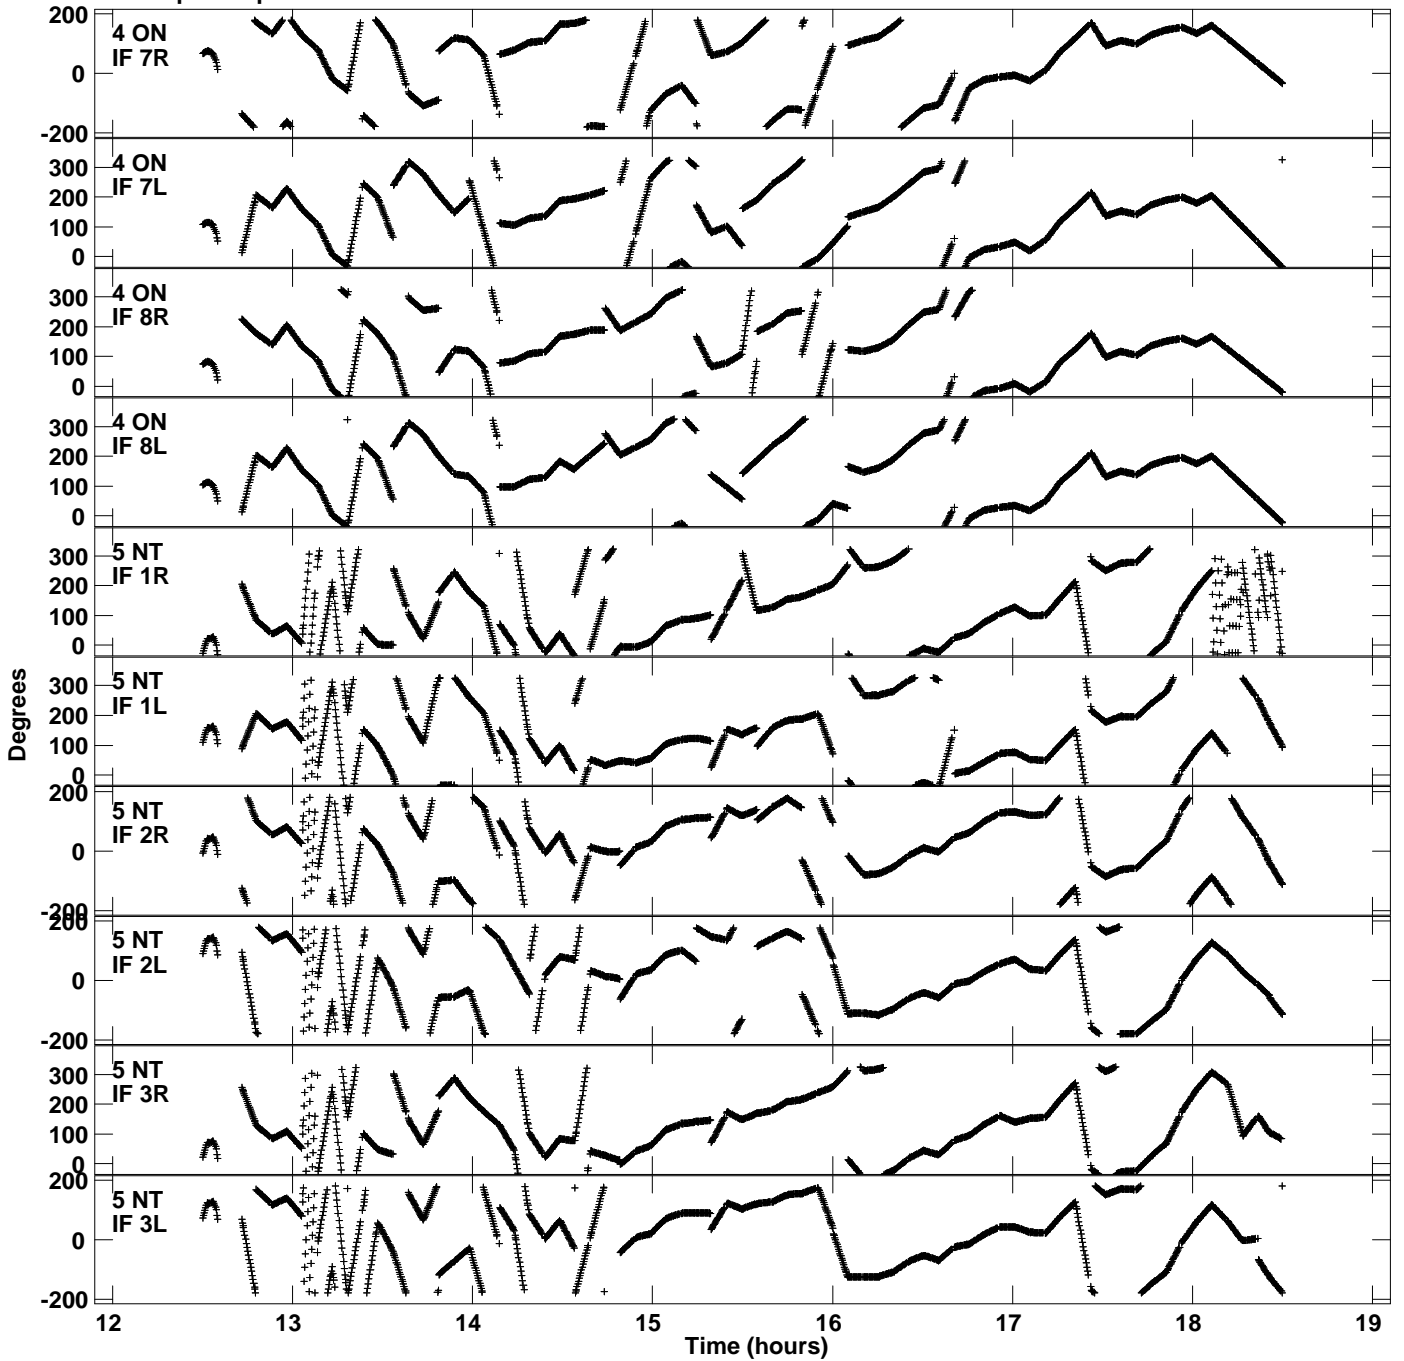

Plot file version 1 created 18-NOV-2014 15:23:00
Gain phs vs UTC time for EP087H_3.UVDATA.1
CL 3 Rpol & Lpol IF 1 - 8

Plot file version 2 created 18-NOV-2014 15:23:00
Gain phs vs UTC time for EP087H_3.UVDATA.1
CL 3 Rpol & Lpol IF 1 - 8

Plot file version 3 created 18-NOV-2014 15:23:00
Gain phs vs UTC time for EP087H_3.UVDATA.1
CL 3 Rpol & Lpol IF 1 - 8

Plot file version 4 created 18-NOV-2014 15:23:00
Gain phs vs UTC time for EP087H_3.UVDATA.1
CL 3 Rpol & Lpol IF 1 - 8

Plot file version 5 created 18-NOV-2014 15:23:00
Gain phs vs UTC time for EP087H_3.UVDATA.1
CL 3 Rpol & Lpol IF 1 - 8

Plot file version 6 created 18-NOV-2014 15:23:00
Gain phs vs UTC time for EP087H_3.UVDATA.1
CL 3 Rpol & Lpol IF 1 - 8

Plot file version 7 created 18-NOV-2014 15:23:00
Gain phs vs UTC time for EP087H_3.UVDATA.1
CL 3 Rpol & Lpol IF 1 - 8

Plot file version 8 created 18-NOV-2014 15:23:00
Gain phs vs UTC time for EP087H_3.UVDATA.1
CL 3 Rpol & Lpol IF 1 - 8