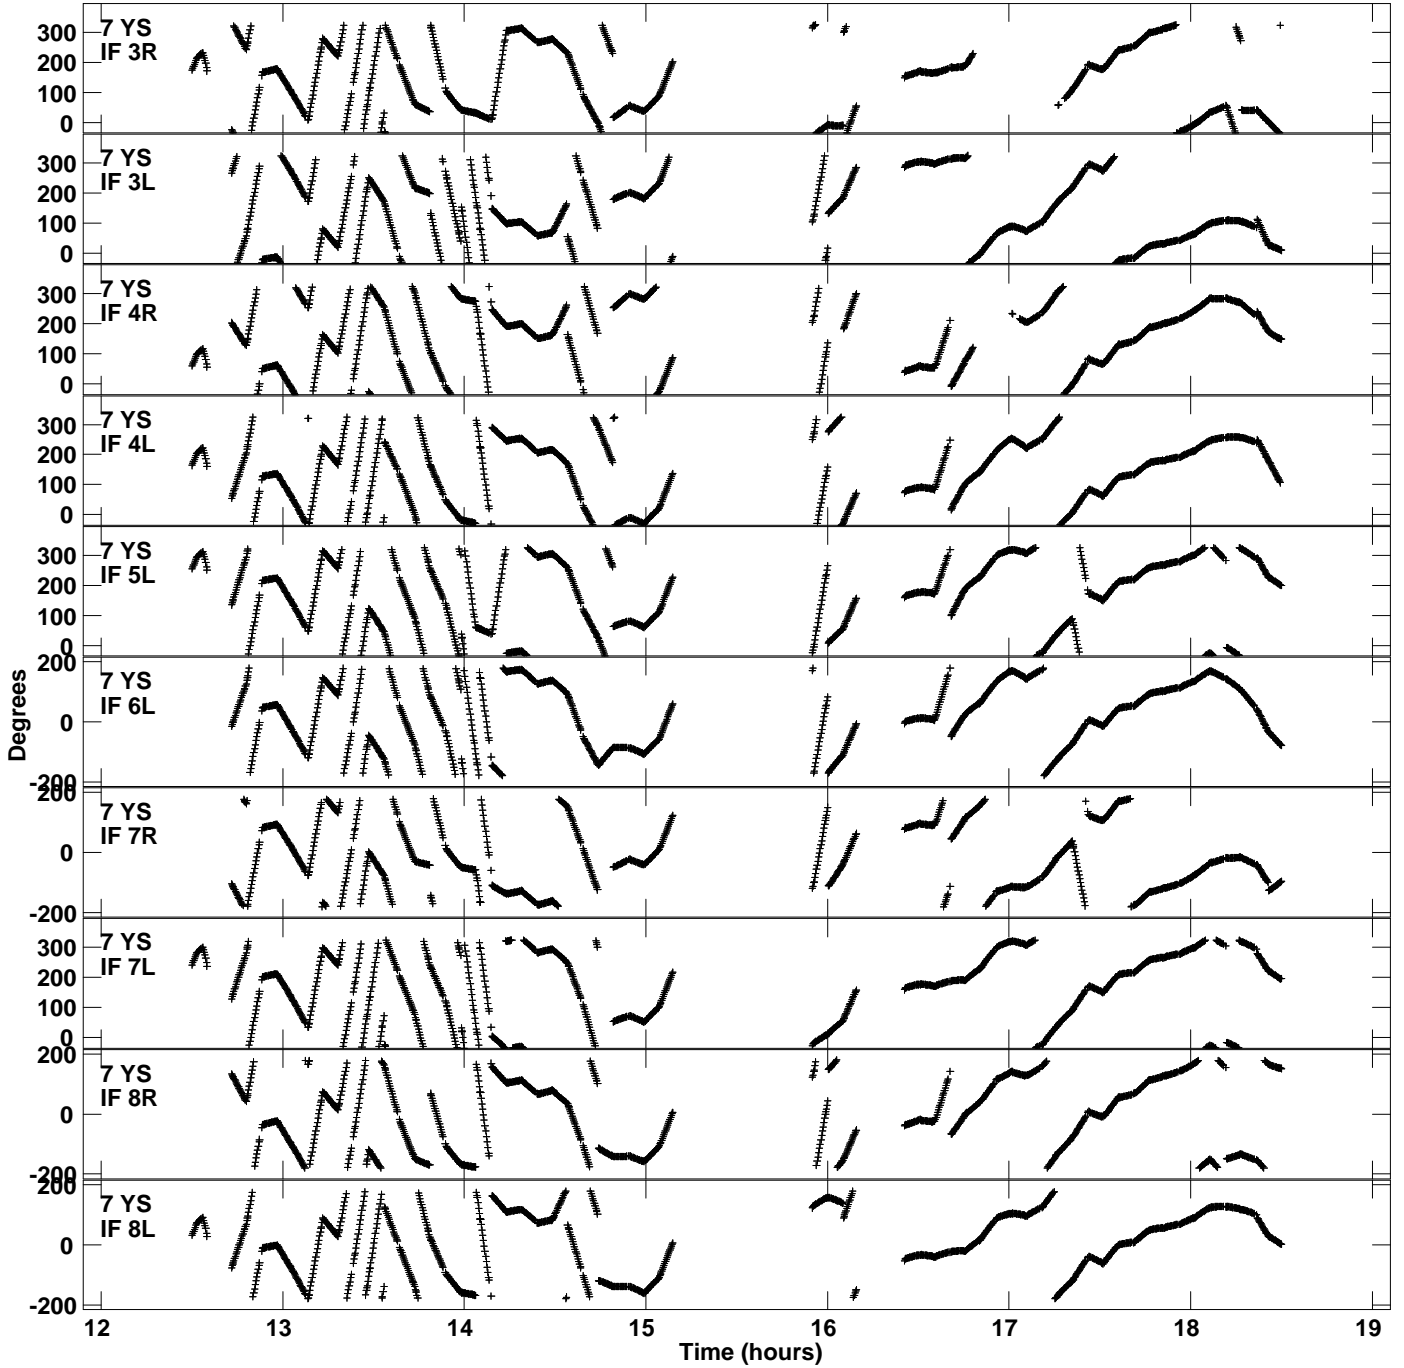

Plot file version 11 created 18-NOV-2014 15:23:00
Gain phs vs UTC time for EP087H_3.UVDATA.1
CL 3 Rpol & Lpol IF 1 - 8