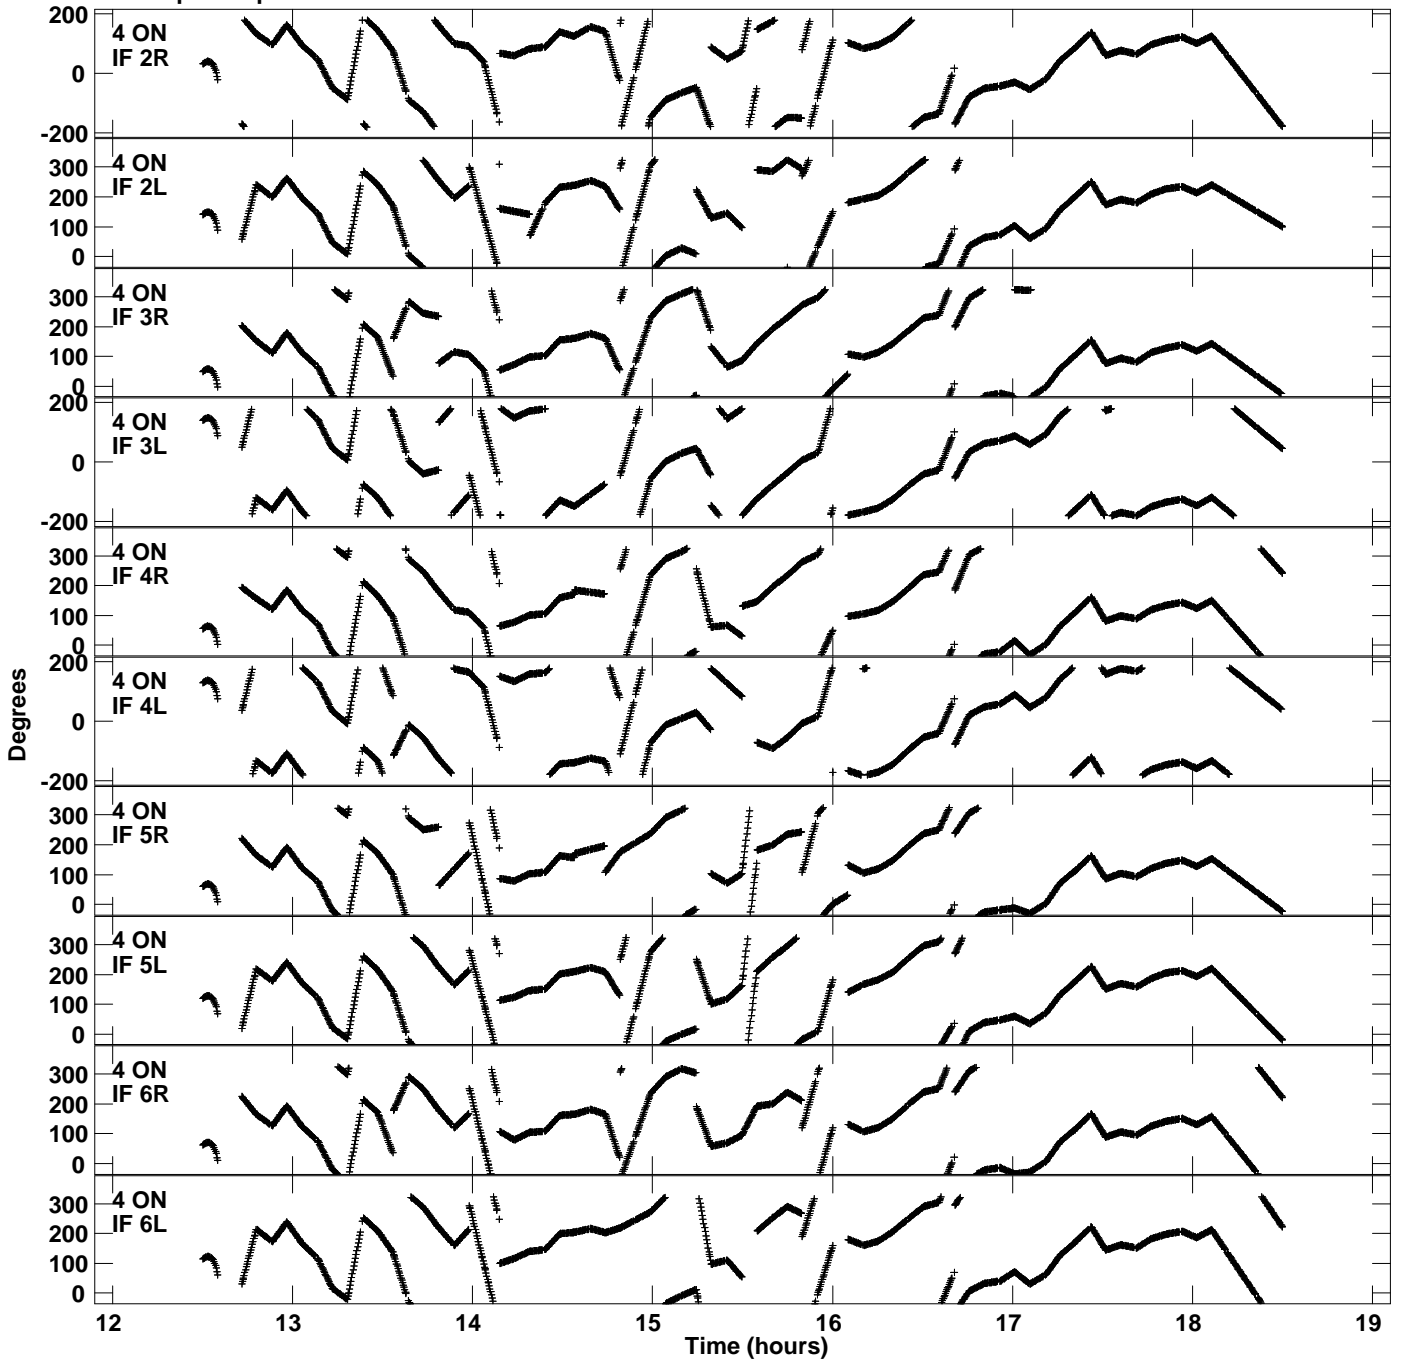

Plot file version 3 created 18-NOV-2014 15:23:00
Gain phs vs UTC time for EP087H_3.UVDATA.1
CL 3 Rpol & Lpol IF 1 - 8

Plot file version 4 created 18-NOV-2014 15:23:00
Gain phs vs UTC time for EP087H_3.UVDATA.1
CL 3 Rpol & Lpol IF 1 - 8

Plot file version 5 created 18-NOV-2014 15:23:00
Gain phs vs UTC time for EP087H_3.UVDATA.1
CL 3 Rpol & Lpol IF 1 - 8

Plot file version 6 created 18-NOV-2014 15:23:00
Gain phs vs UTC time for EP087H_3.UVDATA.1
CL 3 Rpol & Lpol IF 1 - 8