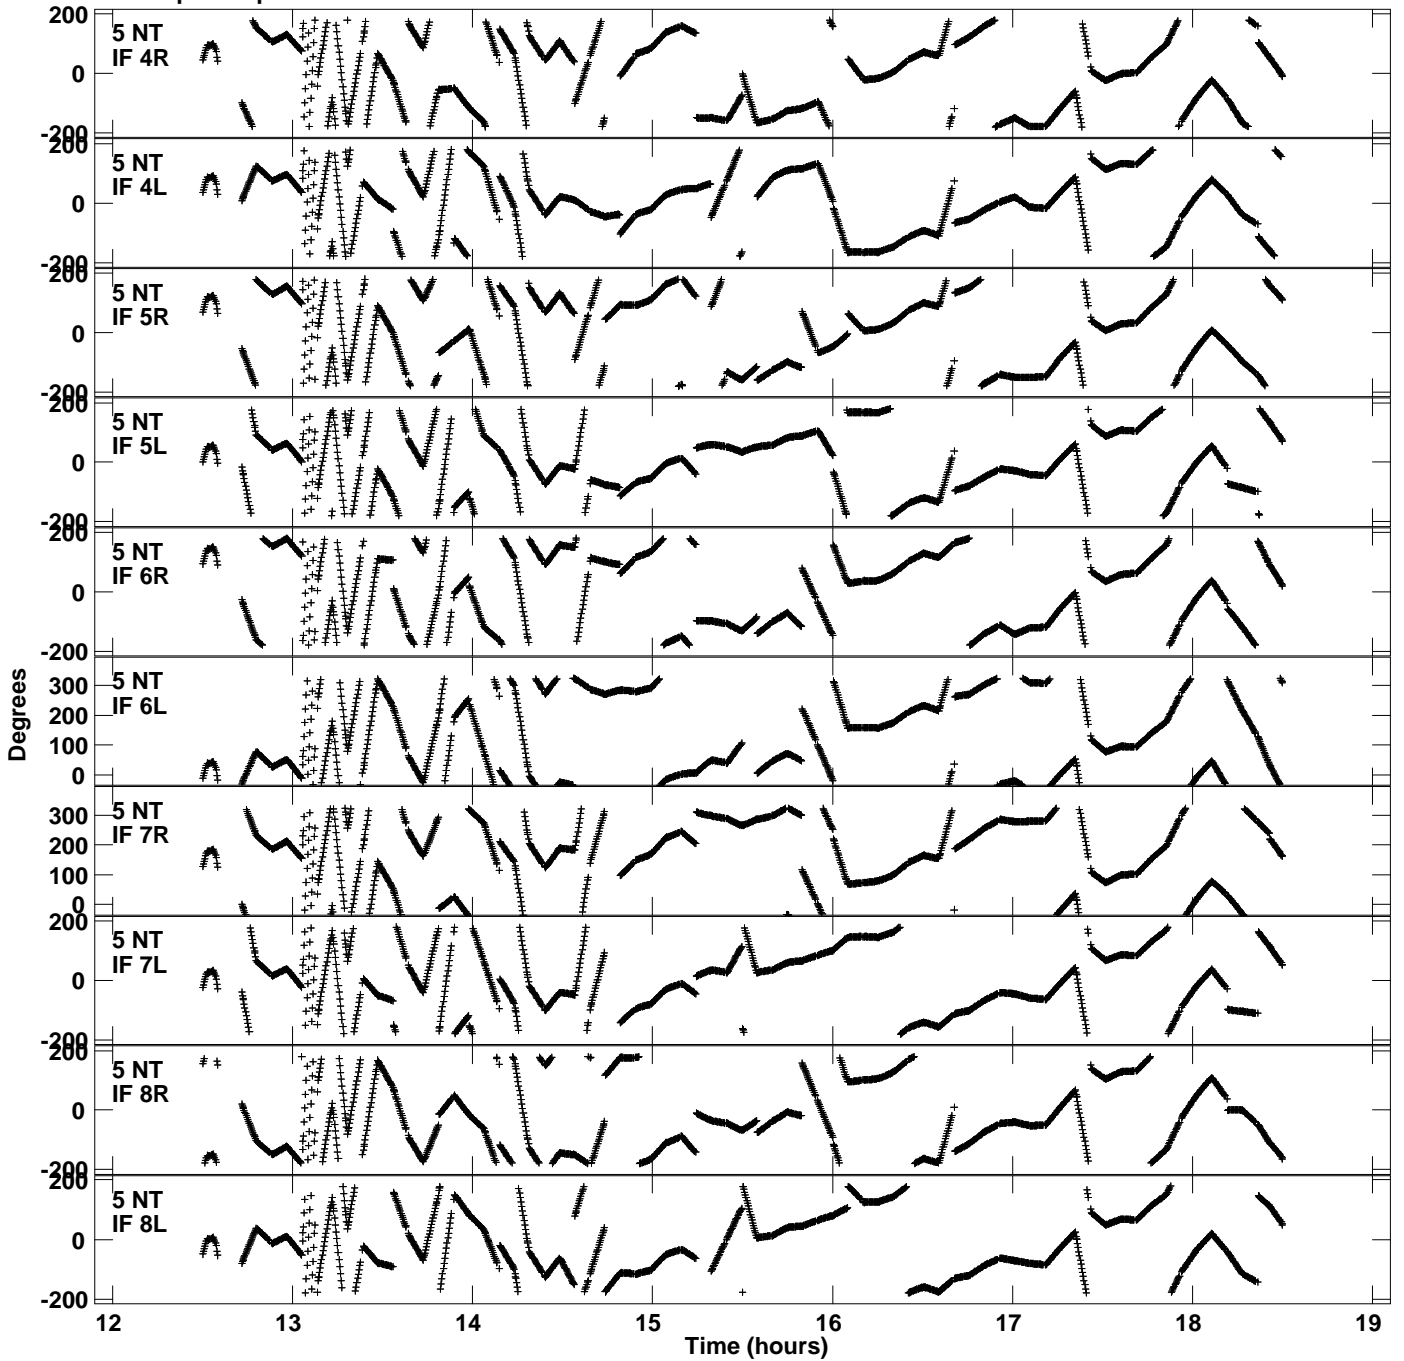

Plot file version 8 created 18-NOV-2014 15:23:00
Gain phs vs UTC time for EP087H_3.UVDATA.1
CL 3 Rpol & Lpol IF 1 - 8