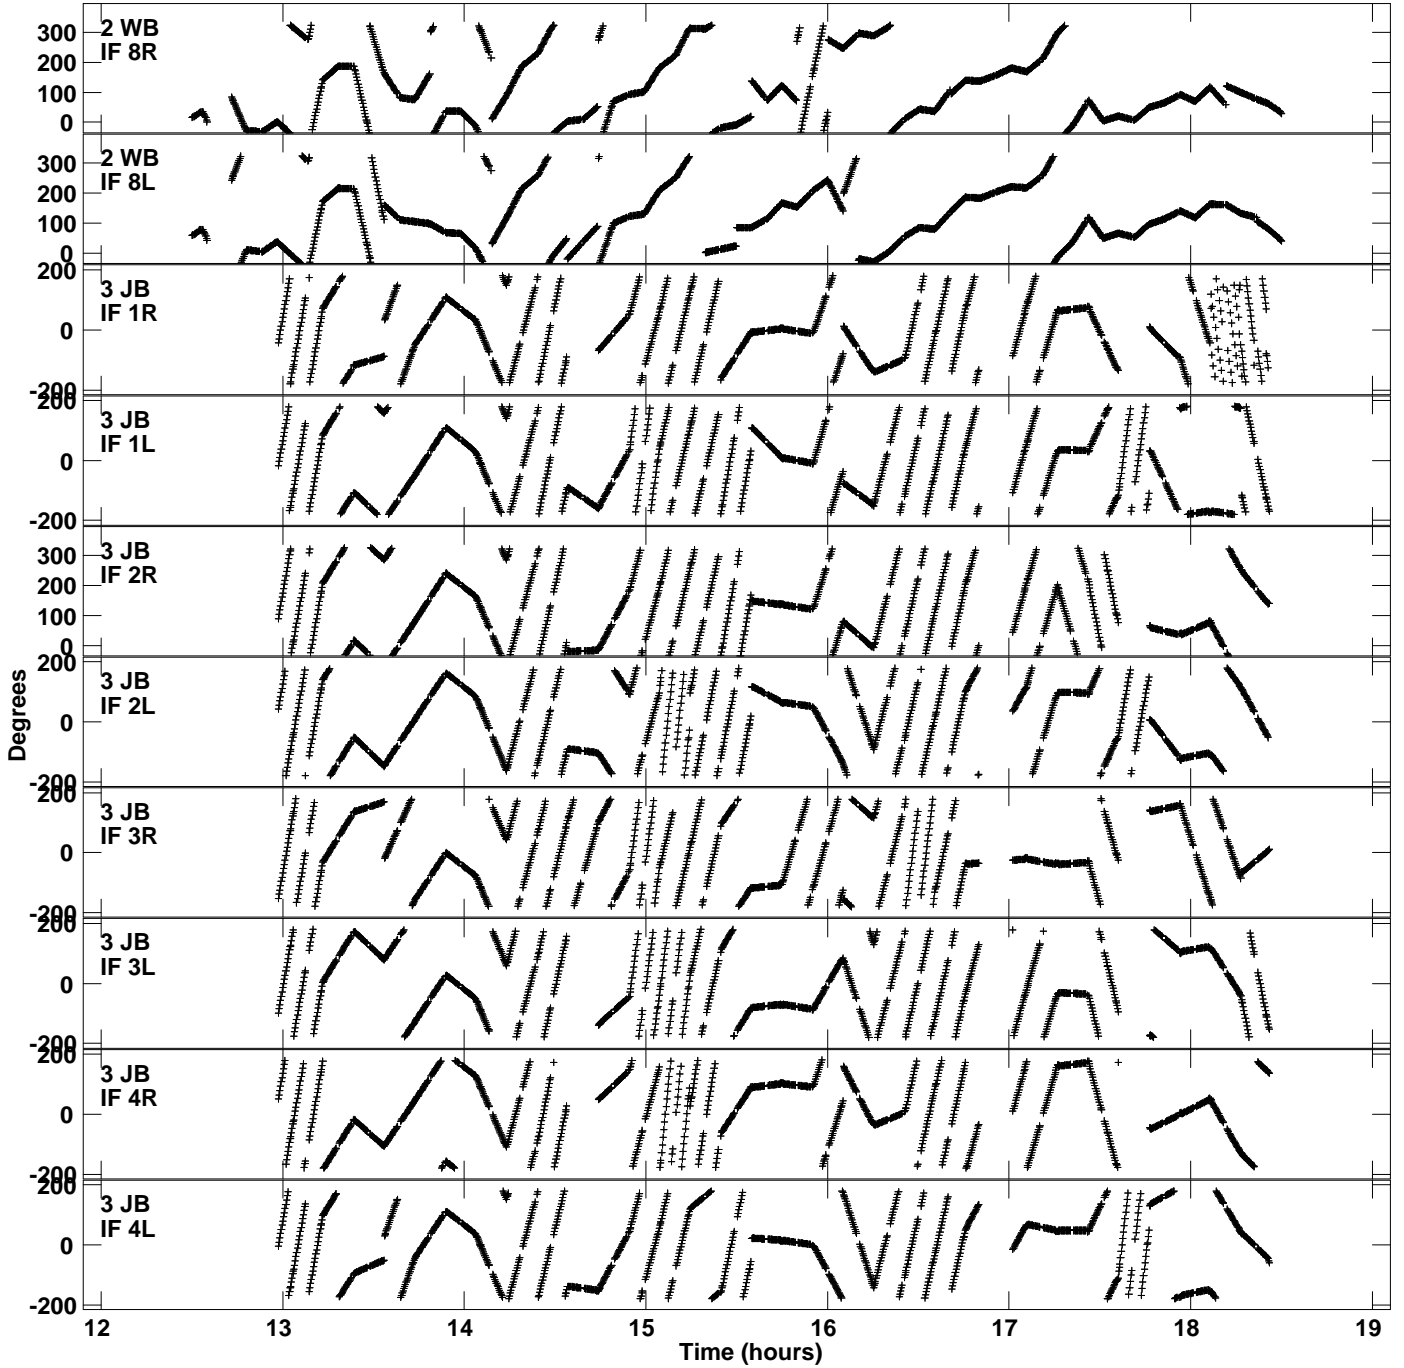

Plot file version 1 created 18-NOV-2014 15:23:00
Gain phs vs UTC time for EP087H_3.UVDATA.1
CL 3 Rpol & Lpol IF 1 - 8

Plot file version 2 created 18-NOV-2014 15:23:00
Gain phs vs UTC time for EP087H_3.UVDATA.1
CL 3 Rpol & Lpol IF 1 - 8

Plot file version 3 created 18-NOV-2014 15:23:00
Gain phs vs UTC time for EP087H_3.UVDATA.1
CL 3 Rpol & Lpol IF 1 - 8

Plot file version 4 created 18-NOV-2014 15:23:00
Gain phs vs UTC time for EP087H_3.UVDATA.1
CL 3 Rpol & Lpol IF 1 - 8

Plot file version 5 created 18-NOV-2014 15:23:00
Gain phs vs UTC time for EP087H_3.UVDATA.1
CL 3 Rpol & Lpol IF 1 - 8

Plot file version 6 created 18-NOV-2014 15:23:00
Gain phs vs UTC time for EP087H_3.UVDATA.1
CL 3 Rpol & Lpol IF 1 - 8

Plot file version 7 created 18-NOV-2014 15:23:00
Gain phs vs UTC time for EP087H_3.UVDATA.1
CL 3 Rpol & Lpol IF 1 - 8

Plot file version 8 created 18-NOV-2014 15:23:00
Gain phs vs UTC time for EP087H_3.UVDATA.1
CL 3 Rpol & Lpol IF 1 - 8