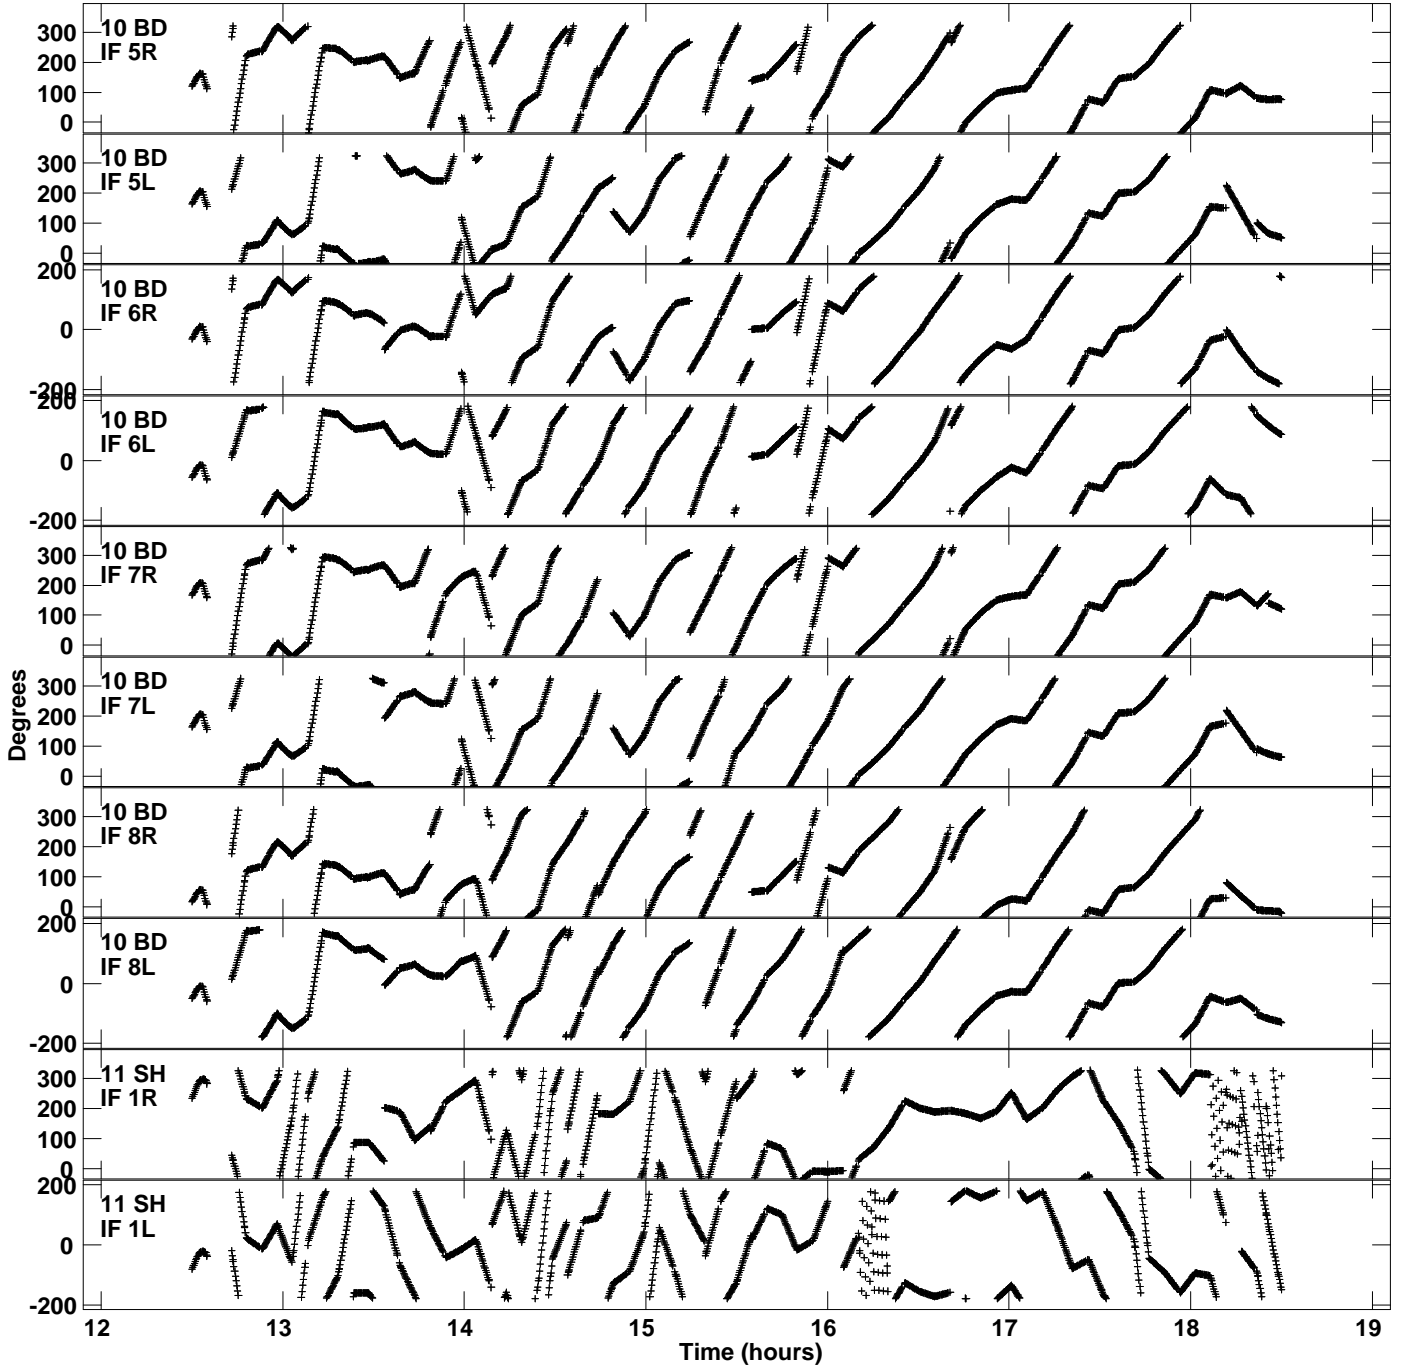

Plot file version 16 created 18-NOV-2014 15:23:00
Gain phs vs UTC time for EP087H_3.UVDATA.1
CL 3 Rpol & Lpol IF 1 - 8