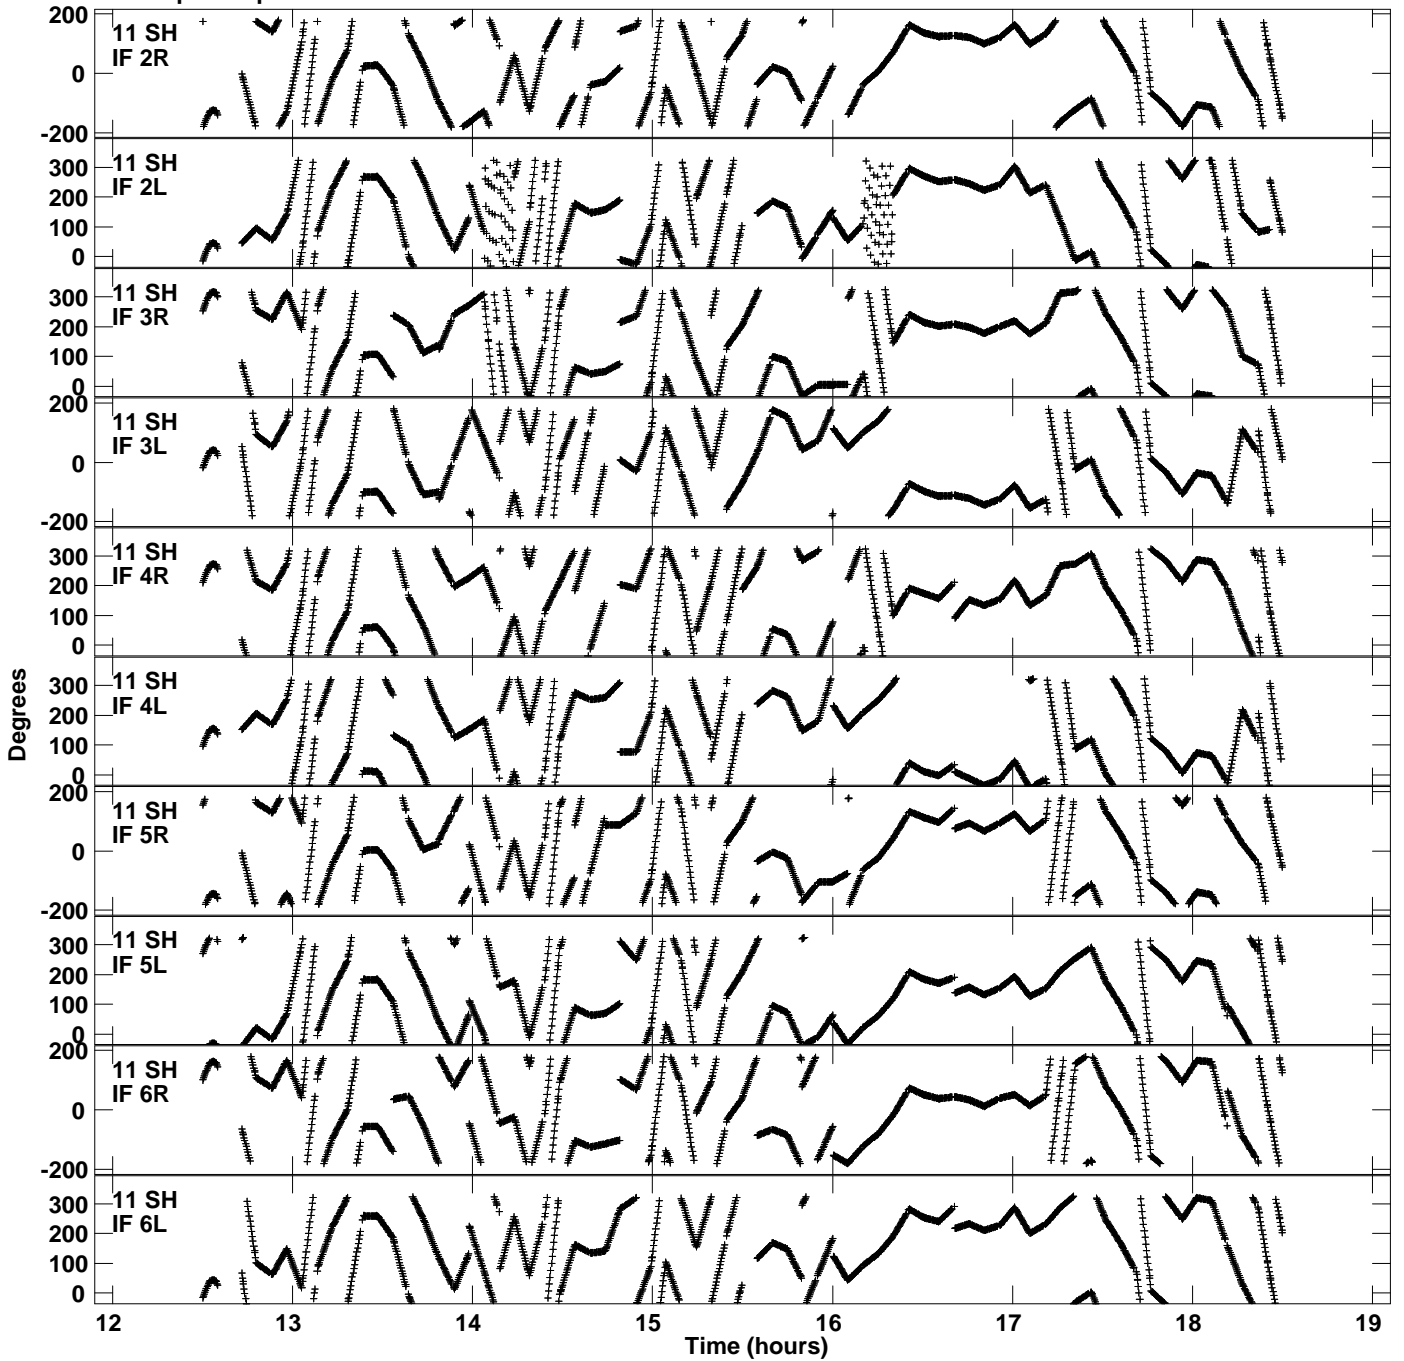

Plot file version 17 created 18-NOV-2014 15:23:00
Gain phs vs UTC time for EP087H_3.UVDATA.1
CL 3 Rpol & Lpol IF 1 - 8