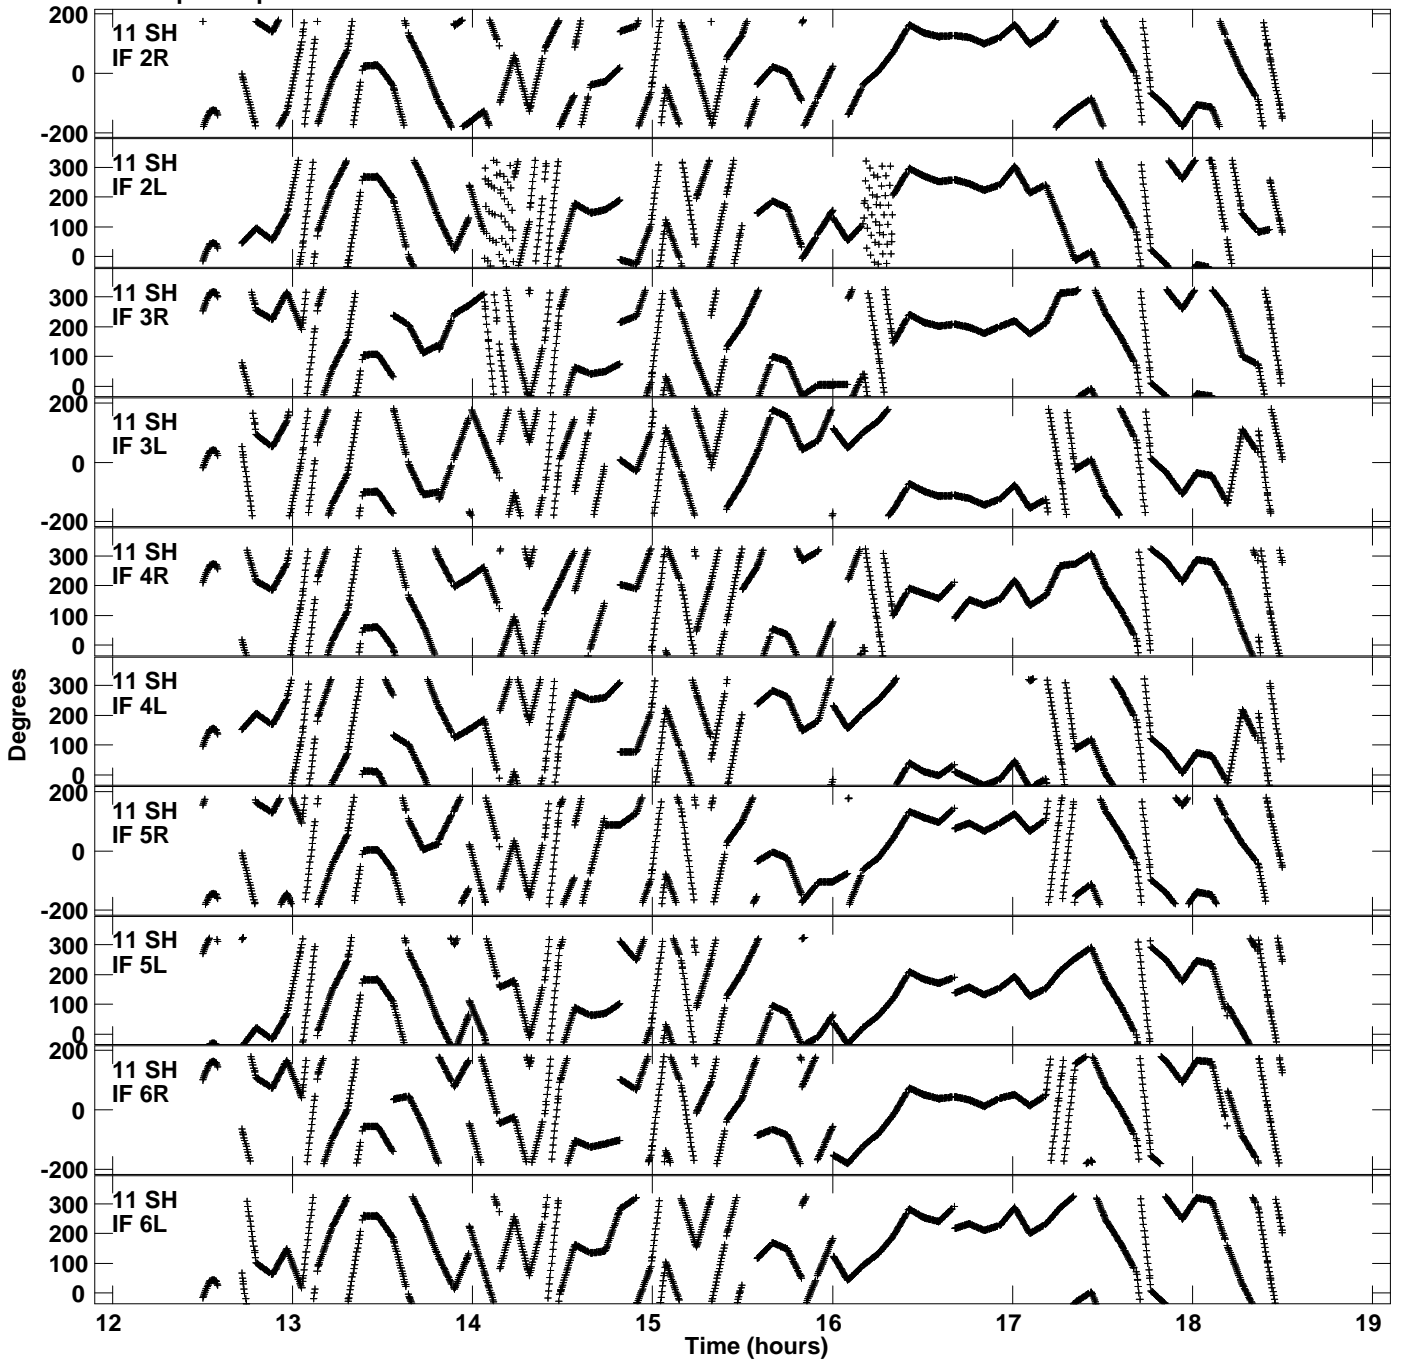

Plot file version 17 created 18-NOV-2014 15:38:28
Gain phs vs UTC time for EP087H_4.UVDATA.1
CL 3 Rpol & Lpol IF 1 - 8