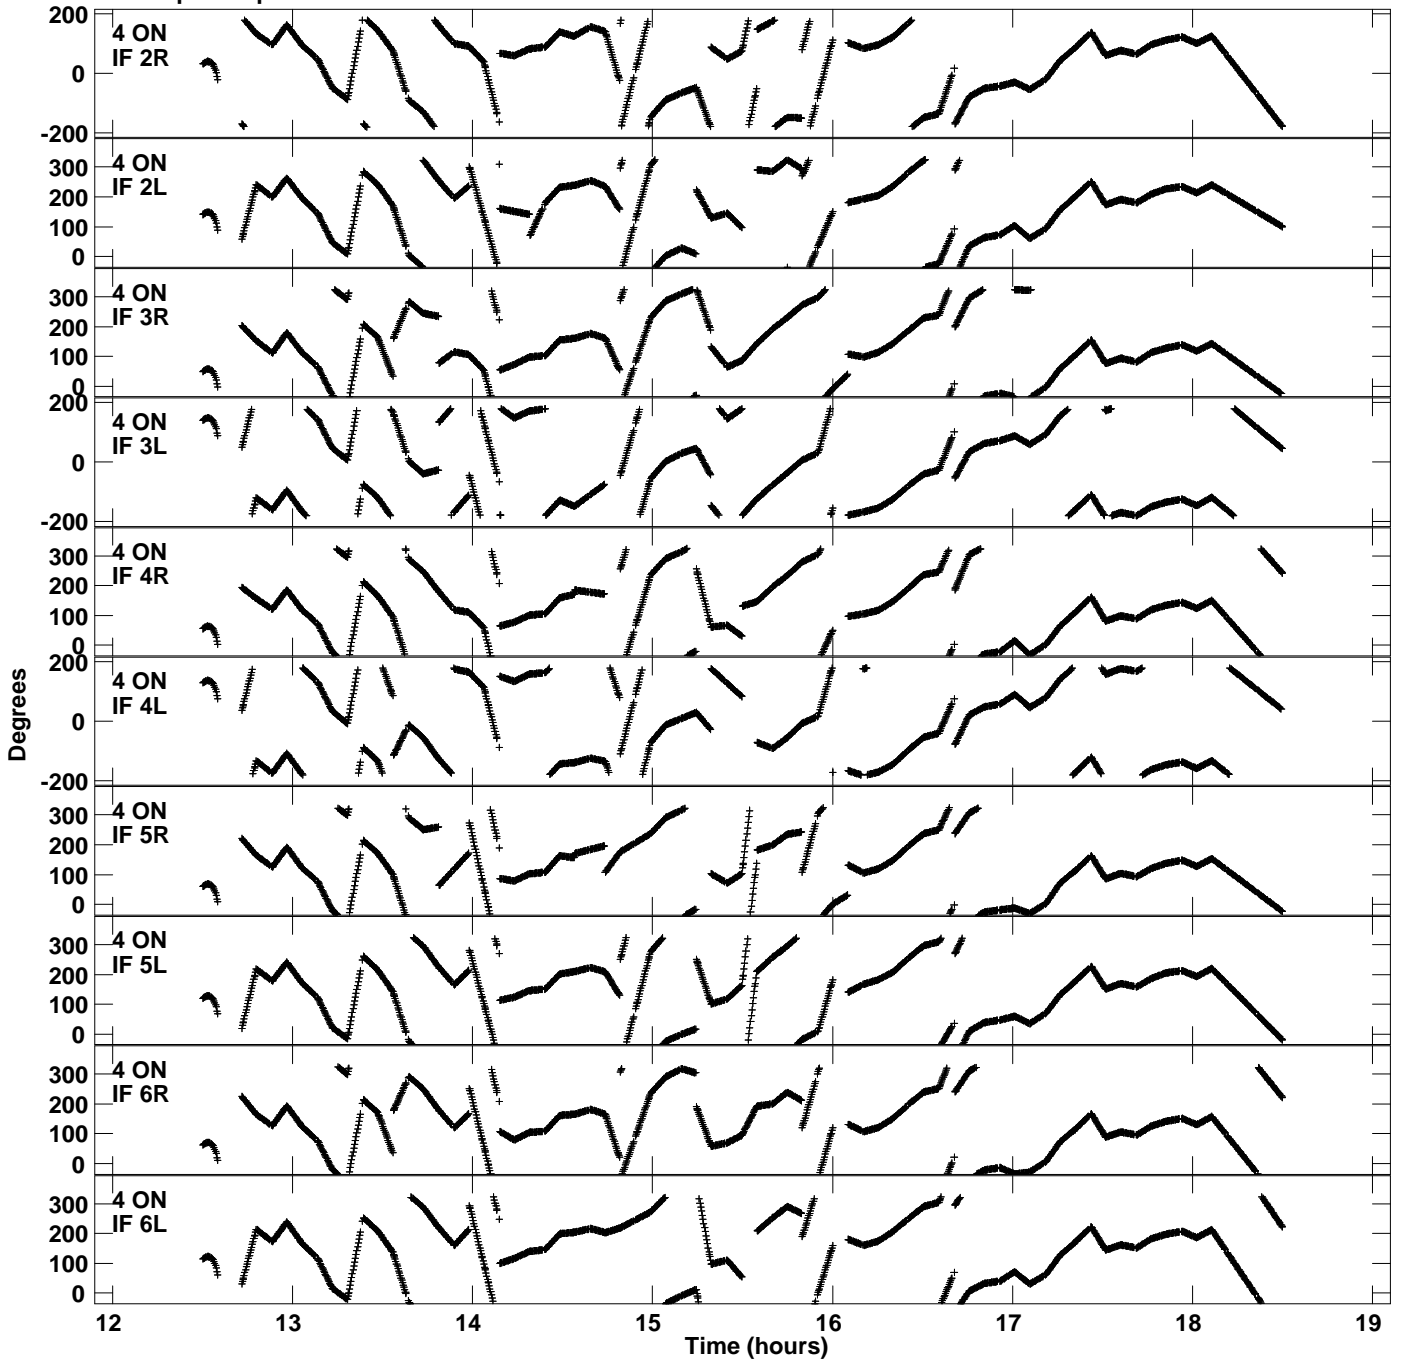

Plot file version 3 created 18-NOV-2014 15:38:28
Gain phs vs UTC time for EP087H_4.UVDATA.1
CL 3 Rpol & Lpol IF 1 - 8

Plot file version 4 created 18-NOV-2014 15:38:28
Gain phs vs UTC time for EP087H_4.UVDATA.1
CL 3 Rpol & Lpol IF 1 - 8

Plot file version 5 created 18-NOV-2014 15:38:28
Gain phs vs UTC time for EP087H_4.UVDATA.1
CL 3 Rpol & Lpol IF 1 - 8

Plot file version 6 created 18-NOV-2014 15:38:28
Gain phs vs UTC time for EP087H_4.UVDATA.1
CL 3 Rpol & Lpol IF 1 - 8