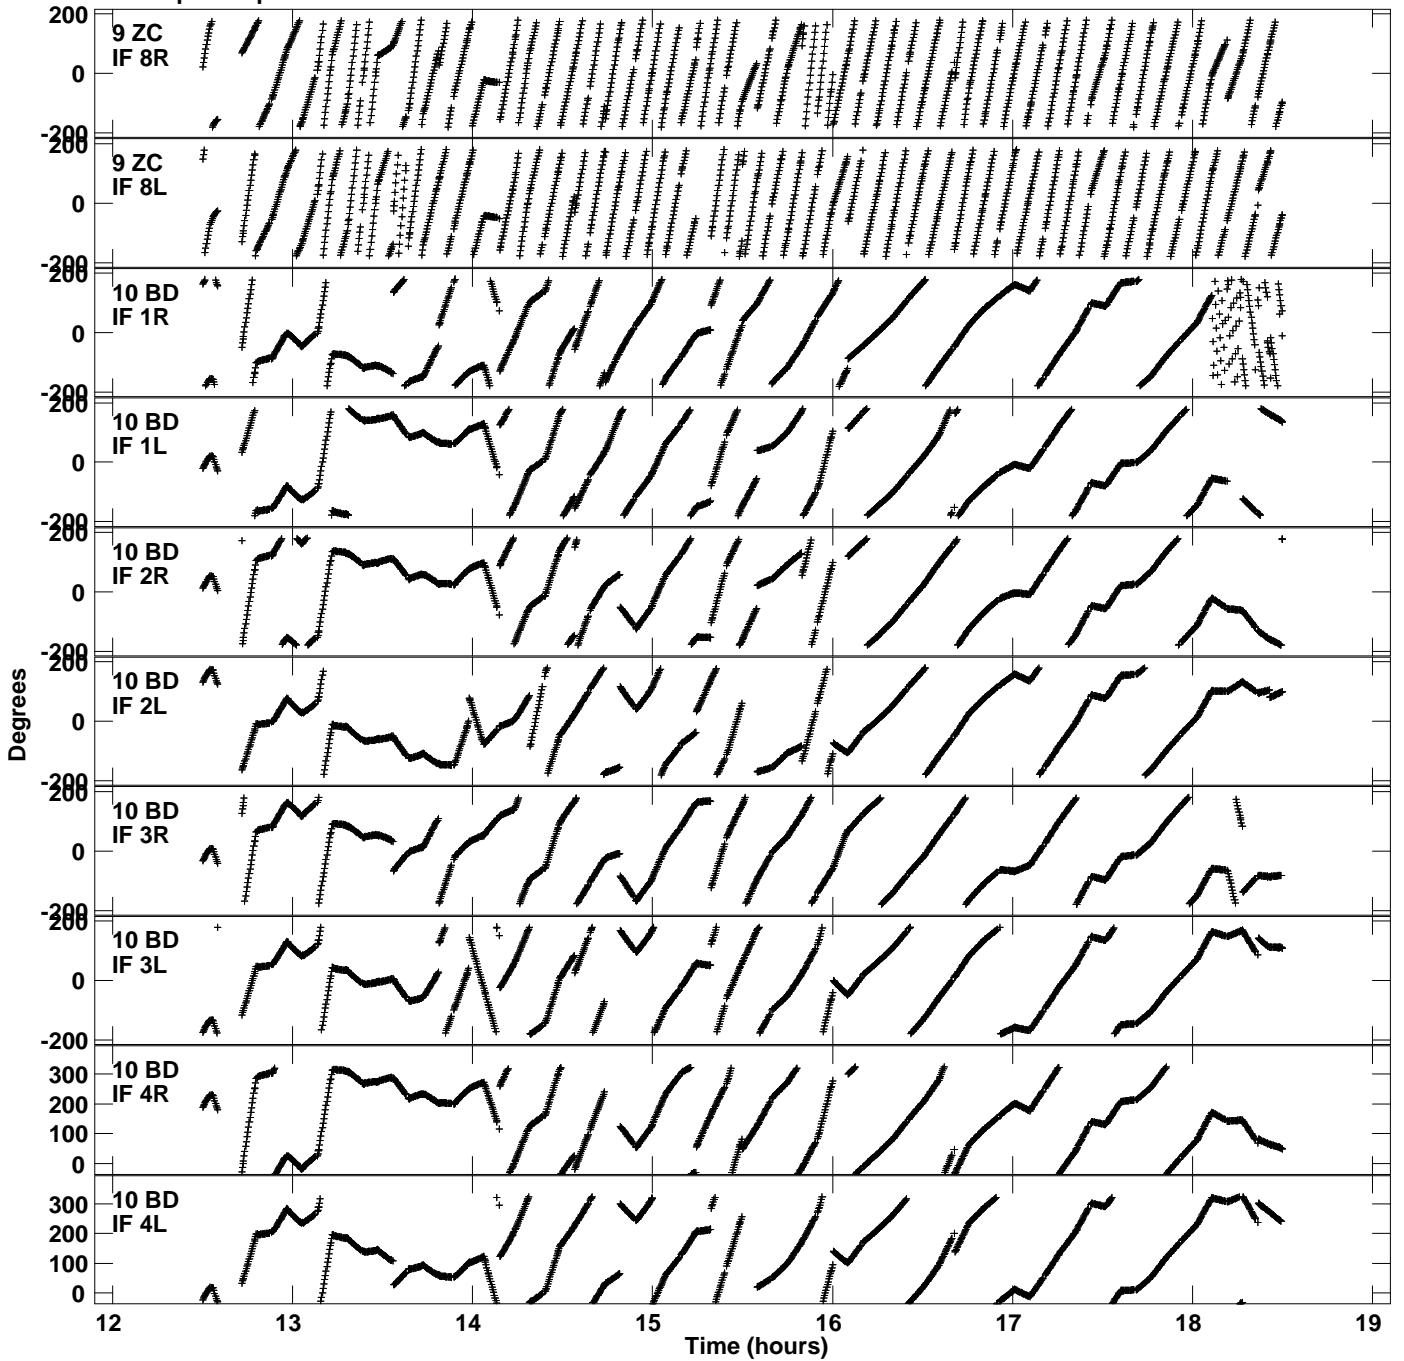

Plot file version 15 created 18-NOV-2014 15:38:28
Gain phs vs UTC time for EP087H_4.UVDATA.1
CL 3 Rpol & Lpol IF 1 - 8