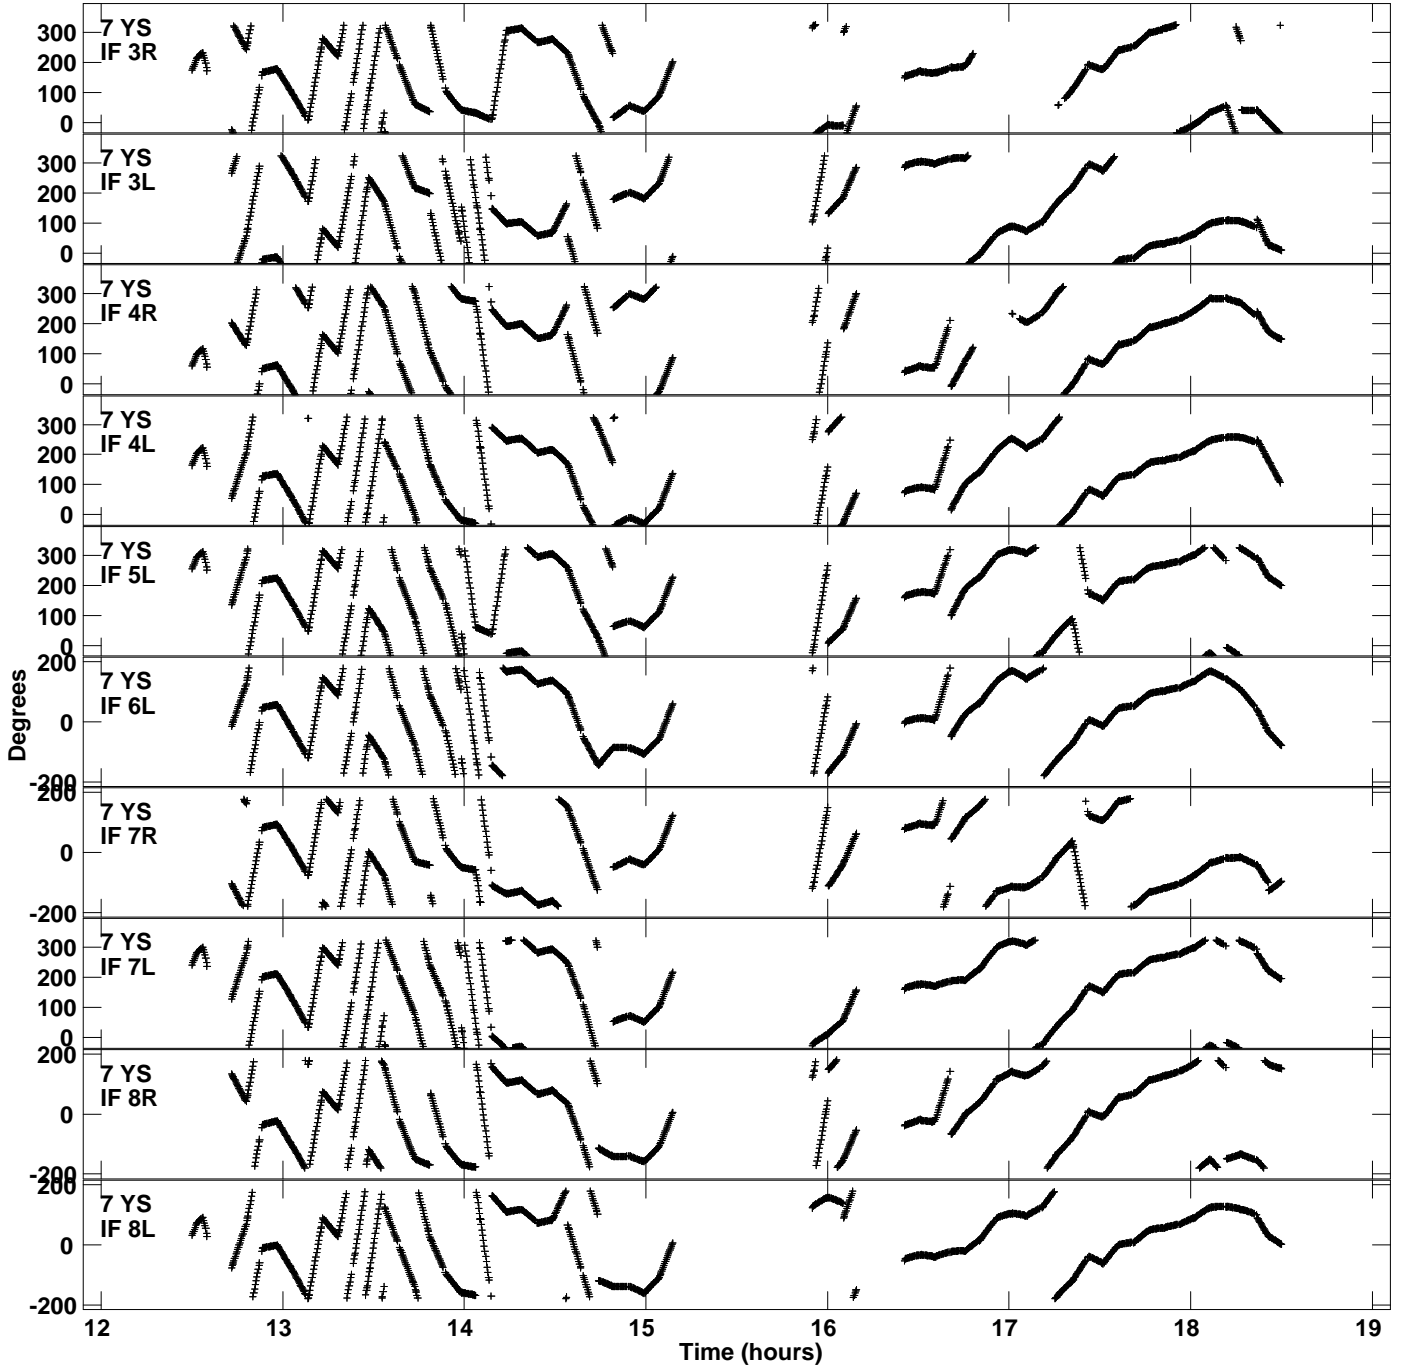

Plot file version 11 created 18-NOV-2014 15:38:28
Gain phs vs UTC time for EP087H_4.UVDATA.1
CL 3 Rpol & Lpol IF 1 - 8