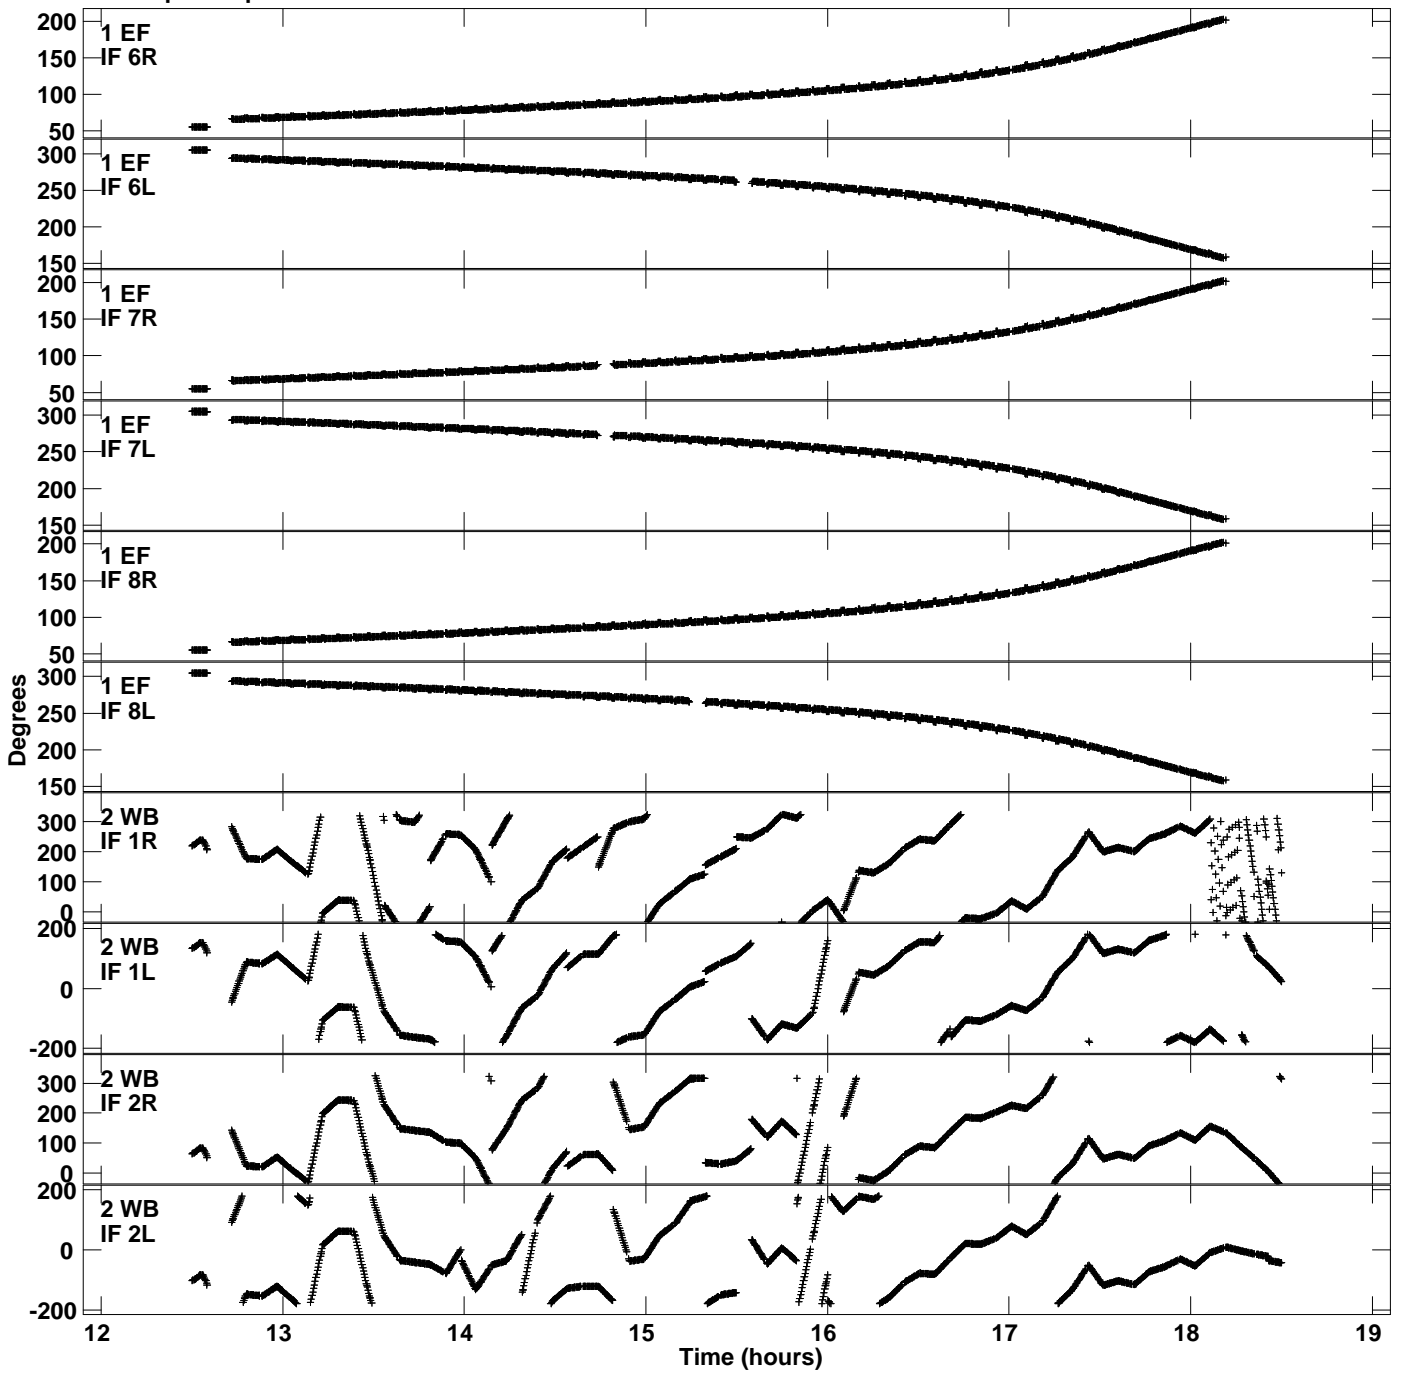

Plot file version 1 created 18-NOV-2014 15:38:28
Gain phs vs UTC time for EP087H_4.UVDATA.1
CL 3 Rpol & Lpol IF 1 - 8

Plot file version 2 created 18-NOV-2014 15:38:28
Gain phs vs UTC time for EP087H_4.UVDATA.1
CL 3 Rpol & Lpol IF 1 - 8

Plot file version 3 created 18-NOV-2014 15:38:28
Gain phs vs UTC time for EP087H_4.UVDATA.1
CL 3 Rpol & Lpol IF 1 - 8

Plot file version 4 created 18-NOV-2014 15:38:28
Gain phs vs UTC time for EP087H_4.UVDATA.1
CL 3 Rpol & Lpol IF 1 - 8

Plot file version 5 created 18-NOV-2014 15:38:28
Gain phs vs UTC time for EP087H_4.UVDATA.1
CL 3 Rpol & Lpol IF 1 - 8

Plot file version 6 created 18-NOV-2014 15:38:28
Gain phs vs UTC time for EP087H_4.UVDATA.1
CL 3 Rpol & Lpol IF 1 - 8

Plot file version 7 created 18-NOV-2014 15:38:28
Gain phs vs UTC time for EP087H_4.UVDATA.1
CL 3 Rpol & Lpol IF 1 - 8

Plot file version 8 created 18-NOV-2014 15:38:28
Gain phs vs UTC time for EP087H_4.UVDATA.1
CL 3 Rpol & Lpol IF 1 - 8