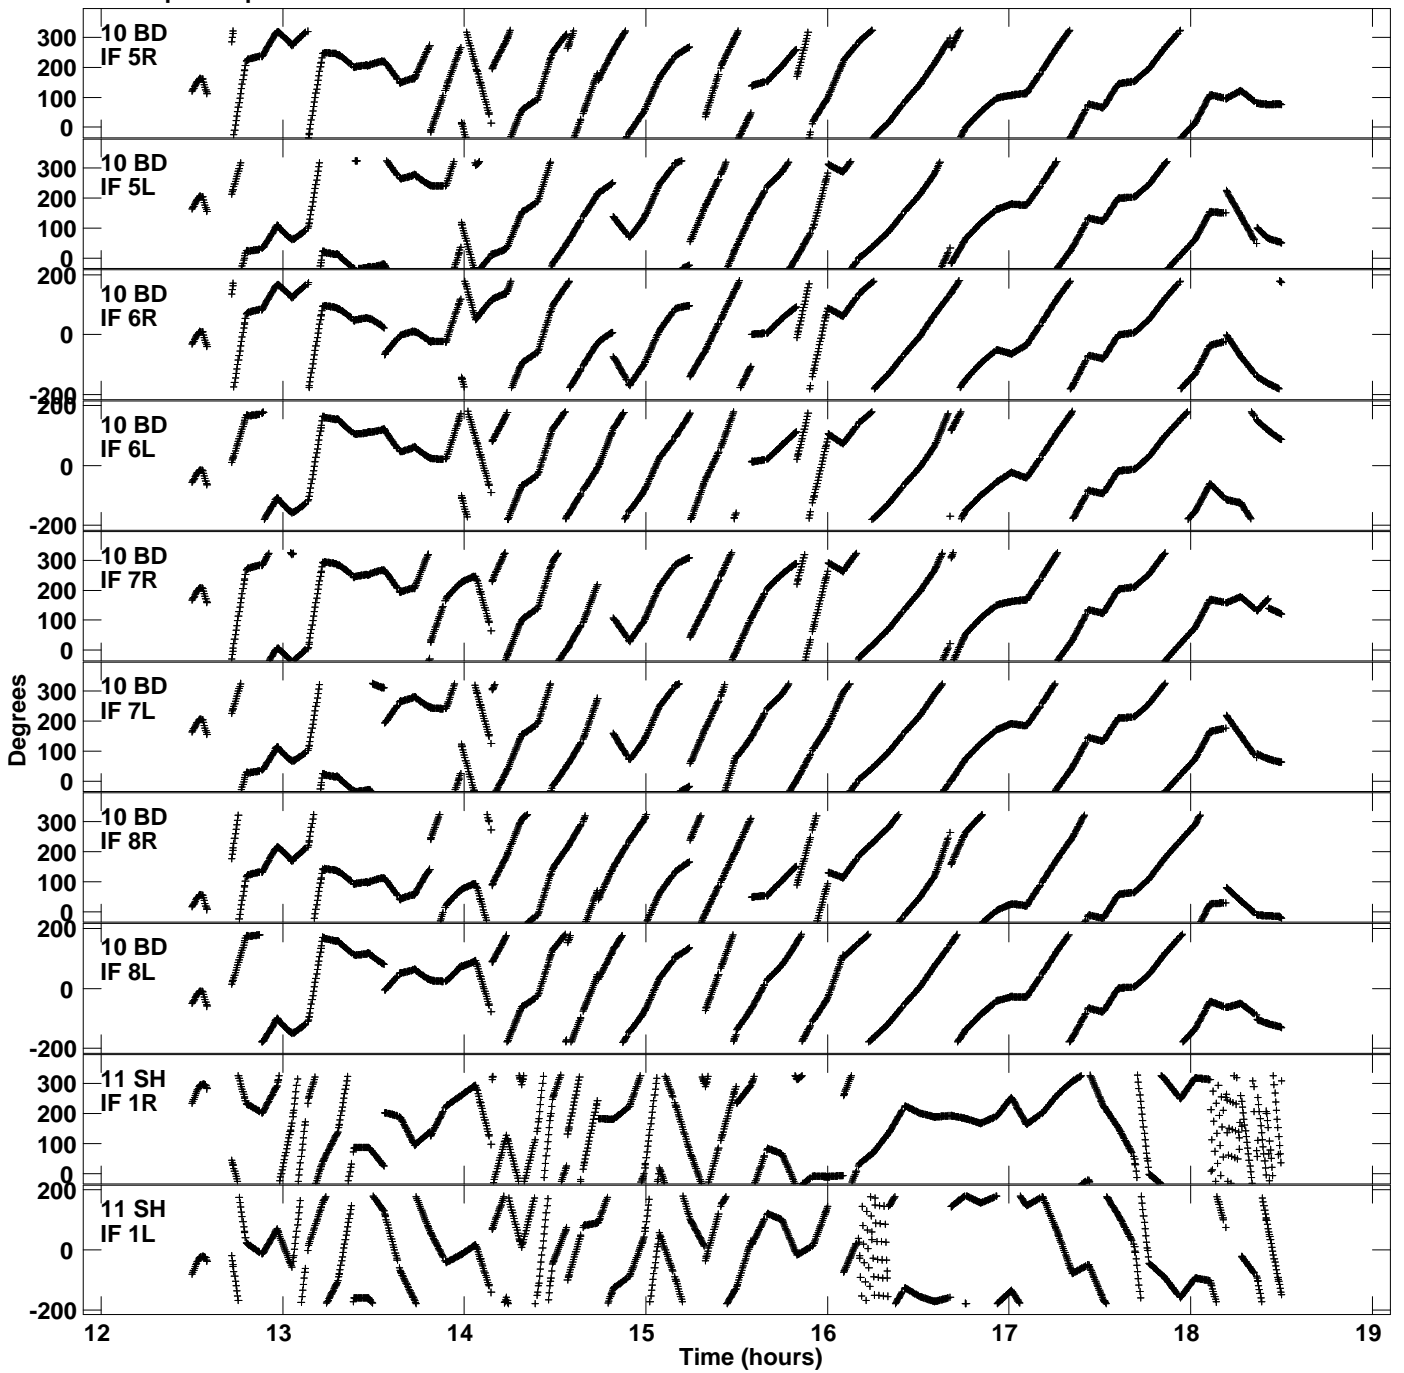

Plot file version 16 created 18-NOV-2014 15:38:28
Gain phs vs UTC time for EP087H_4.UVDATA.1
CL 3 Rpol & Lpol IF 1 - 8