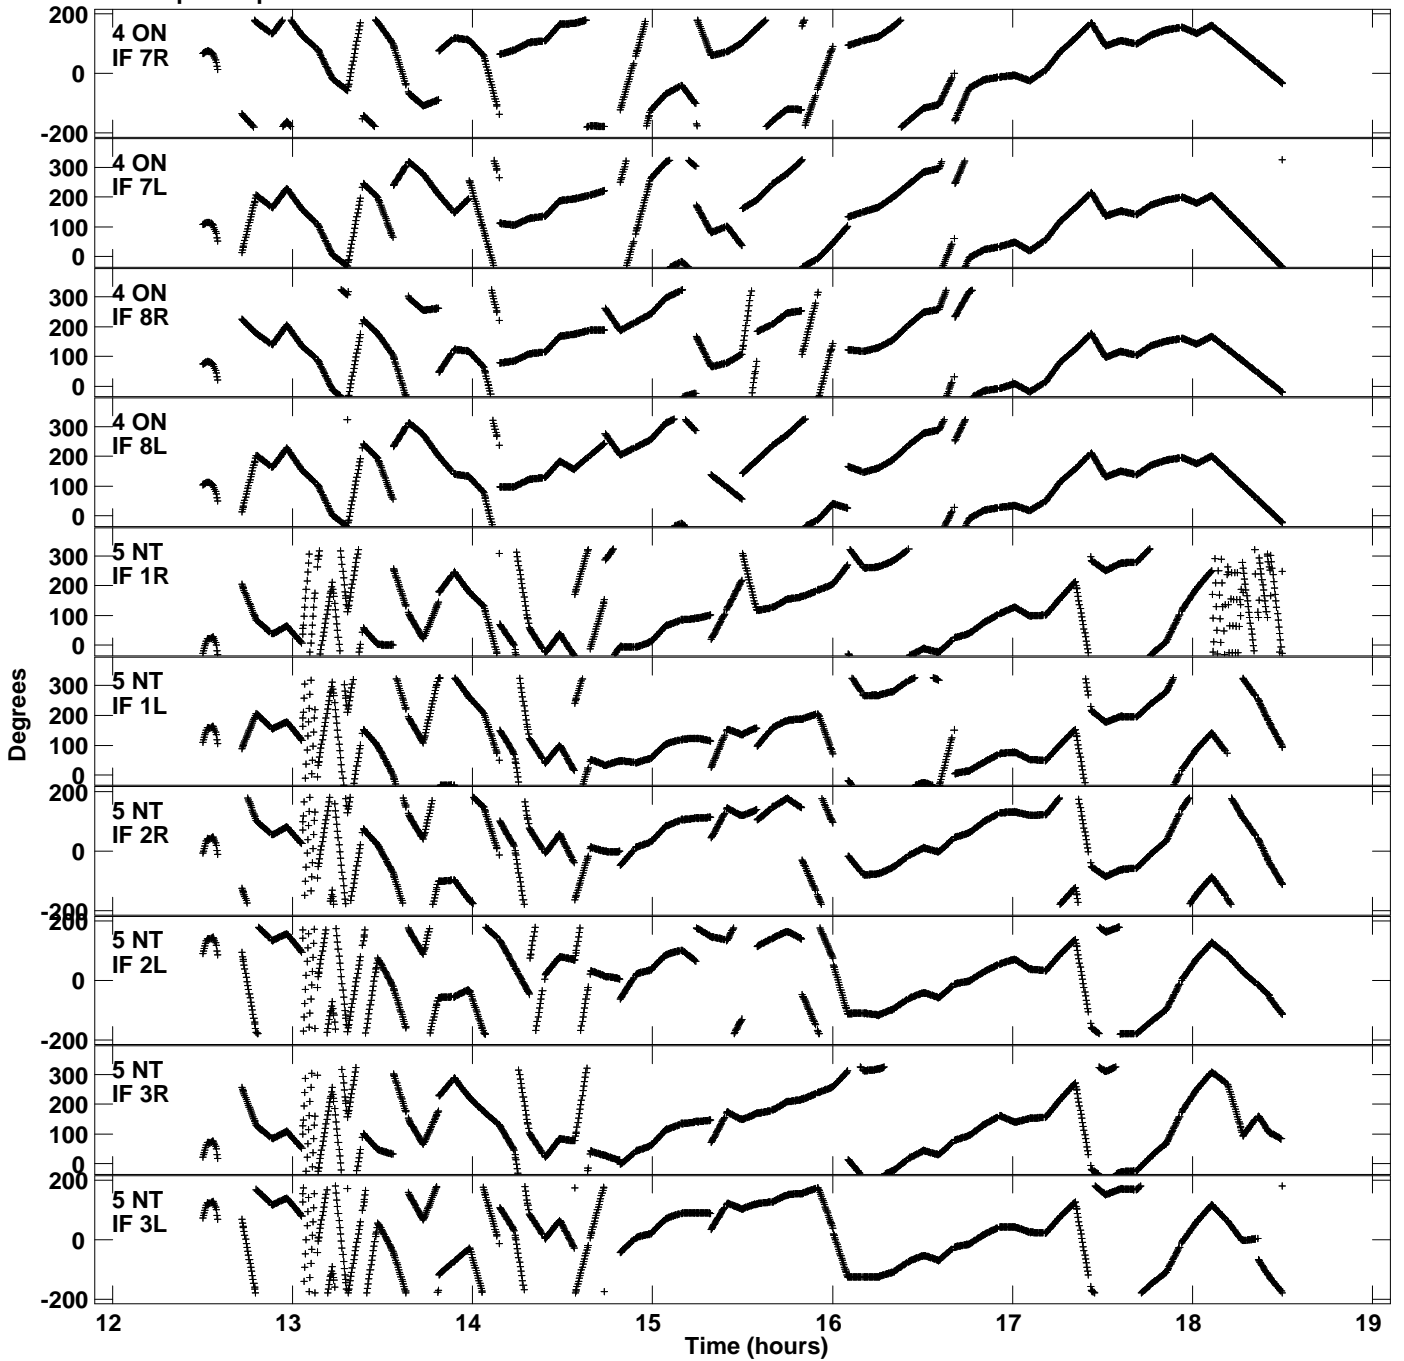

Plot file version 1 created 18-NOV-2014 15:38:28
Gain phs vs UTC time for EP087H_4.UVDATA.1
CL 3 Rpol & Lpol IF 1 - 8

Plot file version 2 created 18-NOV-2014 15:38:28
Gain phs vs UTC time for EP087H_4.UVDATA.1
CL 3 Rpol & Lpol IF 1 - 8

Plot file version 3 created 18-NOV-2014 15:38:28
Gain phs vs UTC time for EP087H_4.UVDATA.1
CL 3 Rpol & Lpol IF 1 - 8

Plot file version 4 created 18-NOV-2014 15:38:28
Gain phs vs UTC time for EP087H_4.UVDATA.1
CL 3 Rpol & Lpol IF 1 - 8

Plot file version 5 created 18-NOV-2014 15:38:28
Gain phs vs UTC time for EP087H_4.UVDATA.1
CL 3 Rpol & Lpol IF 1 - 8

Plot file version 6 created 18-NOV-2014 15:38:28
Gain phs vs UTC time for EP087H_4.UVDATA.1
CL 3 Rpol & Lpol IF 1 - 8

Plot file version 7 created 18-NOV-2014 15:38:28
Gain phs vs UTC time for EP087H_4.UVDATA.1
CL 3 Rpol & Lpol IF 1 - 8

Plot file version 8 created 18-NOV-2014 15:38:28
Gain phs vs UTC time for EP087H_4.UVDATA.1
CL 3 Rpol & Lpol IF 1 - 8