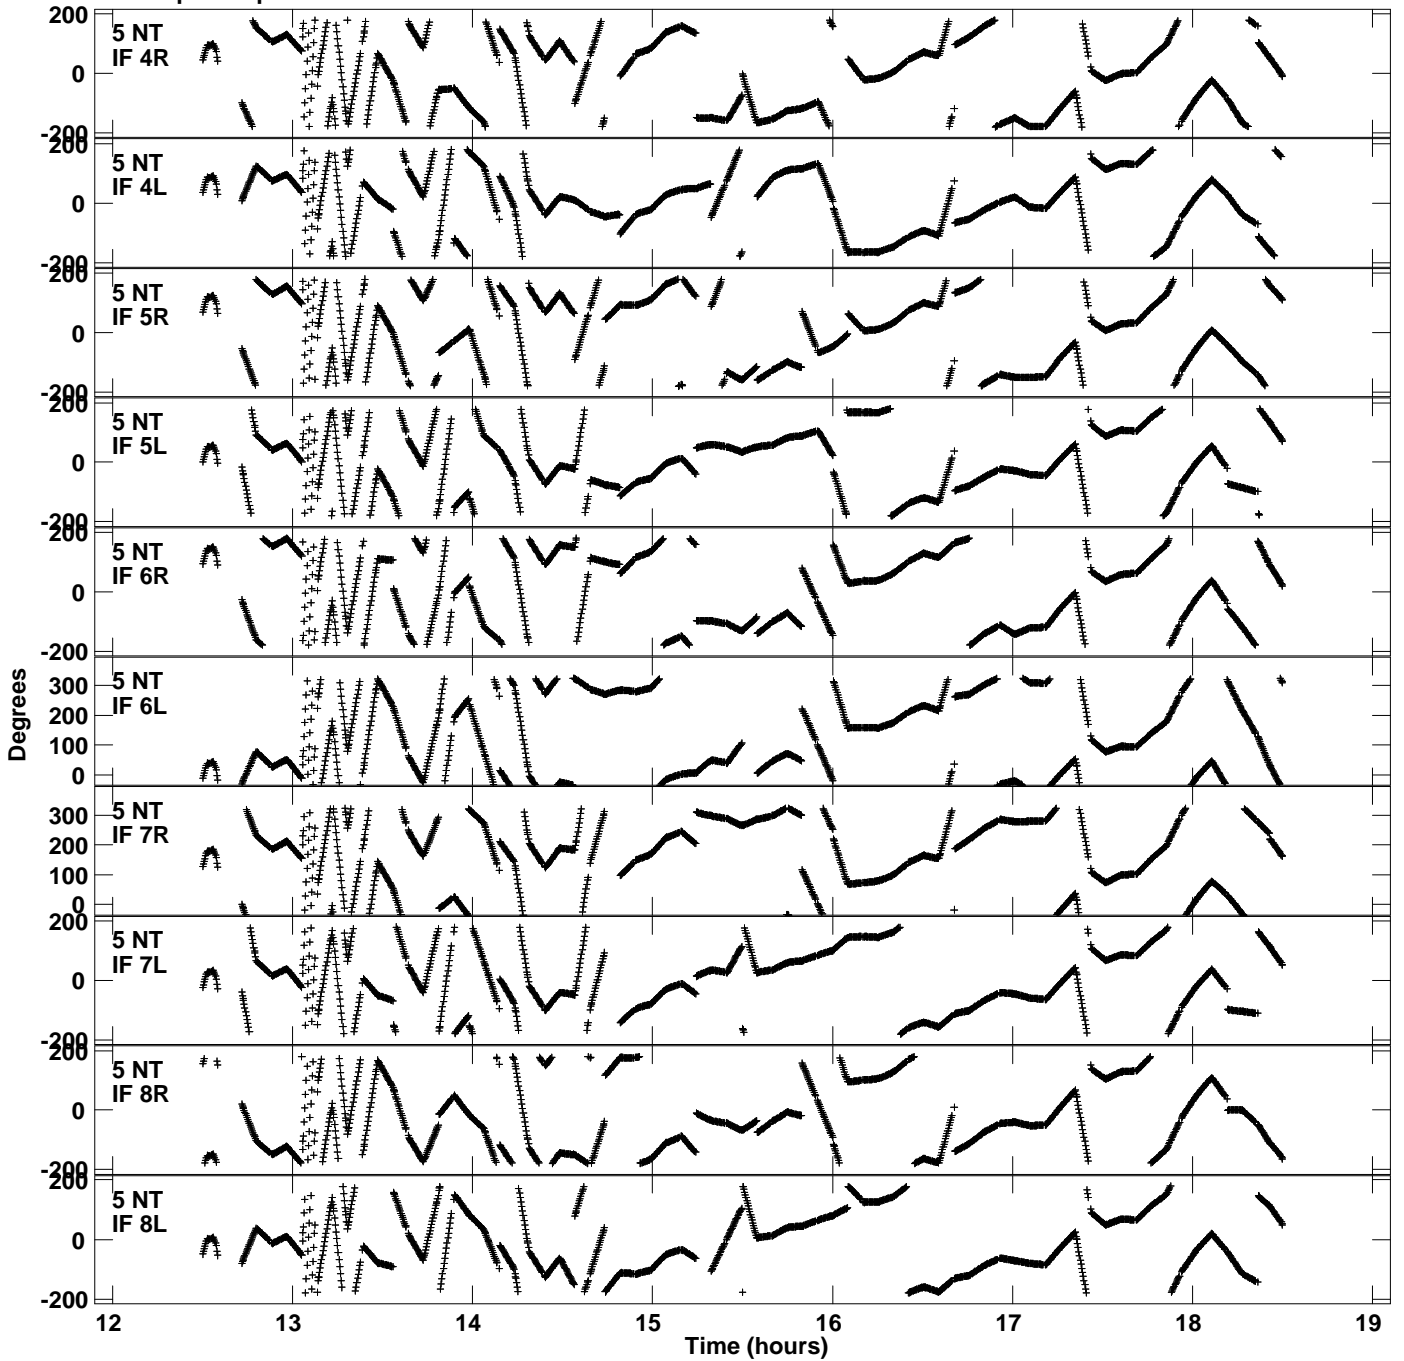

Plot file version 8 created 18-NOV-2014 15:38:28
Gain phs vs UTC time for EP087H_4.UVDATA.1
CL 3 Rpol & Lpol IF 1 - 8