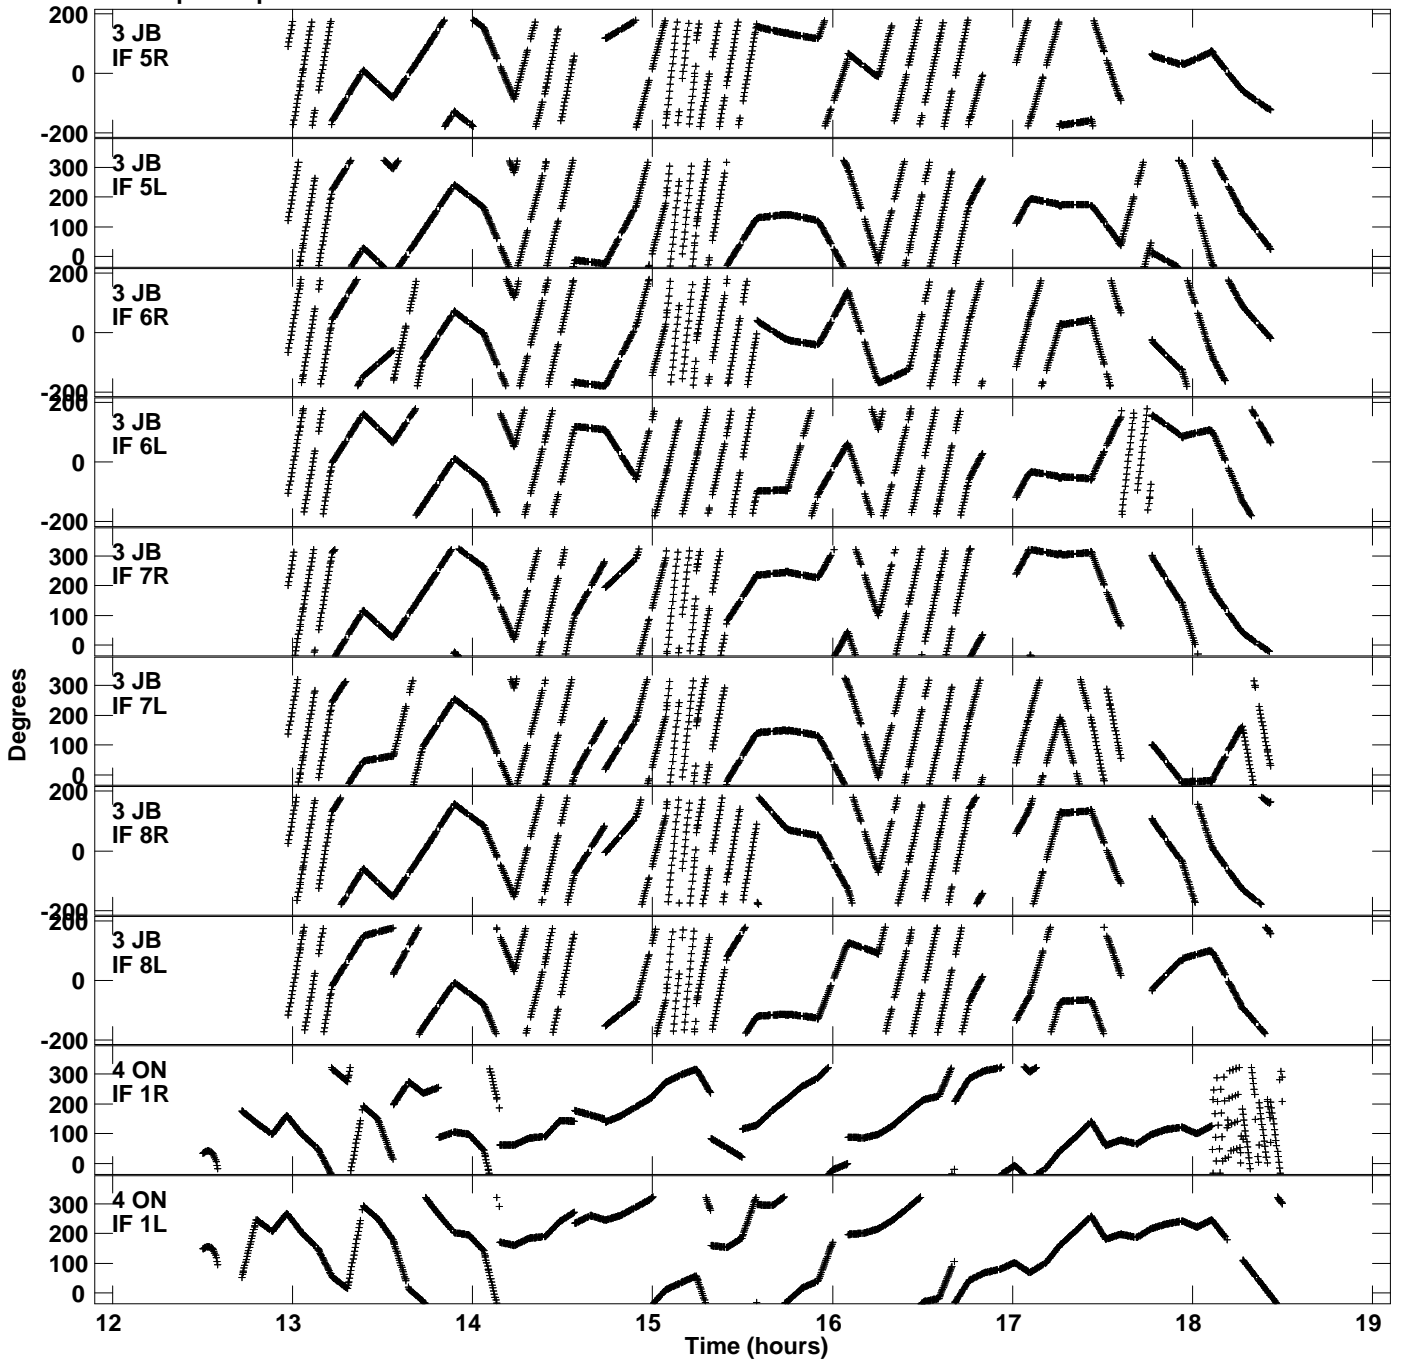

Plot file version 1 created 18-NOV-2014 15:38:28
Gain phs vs UTC time for EP087H_4.UVDATA.1
CL 3 Rpol & Lpol IF 1 - 8

Plot file version 2 created 18-NOV-2014 15:38:28
Gain phs vs UTC time for EP087H_4.UVDATA.1
CL 3 Rpol & Lpol IF 1 - 8

Plot file version 3 created 18-NOV-2014 15:38:28
Gain phs vs UTC time for EP087H_4.UVDATA.1
CL 3 Rpol & Lpol IF 1 - 8

Plot file version 4 created 18-NOV-2014 15:38:28
Gain phs vs UTC time for EP087H_4.UVDATA.1
CL 3 Rpol & Lpol IF 1 - 8

Plot file version 5 created 18-NOV-2014 15:38:28
Gain phs vs UTC time for EP087H_4.UVDATA.1
CL 3 Rpol & Lpol IF 1 - 8

Plot file version 6 created 18-NOV-2014 15:38:28
Gain phs vs UTC time for EP087H_4.UVDATA.1
CL 3 Rpol & Lpol IF 1 - 8

Plot file version 7 created 18-NOV-2014 15:38:28
Gain phs vs UTC time for EP087H_4.UVDATA.1
CL 3 Rpol & Lpol IF 1 - 8

Plot file version 8 created 18-NOV-2014 15:38:28
Gain phs vs UTC time for EP087H_4.UVDATA.1
CL 3 Rpol & Lpol IF 1 - 8