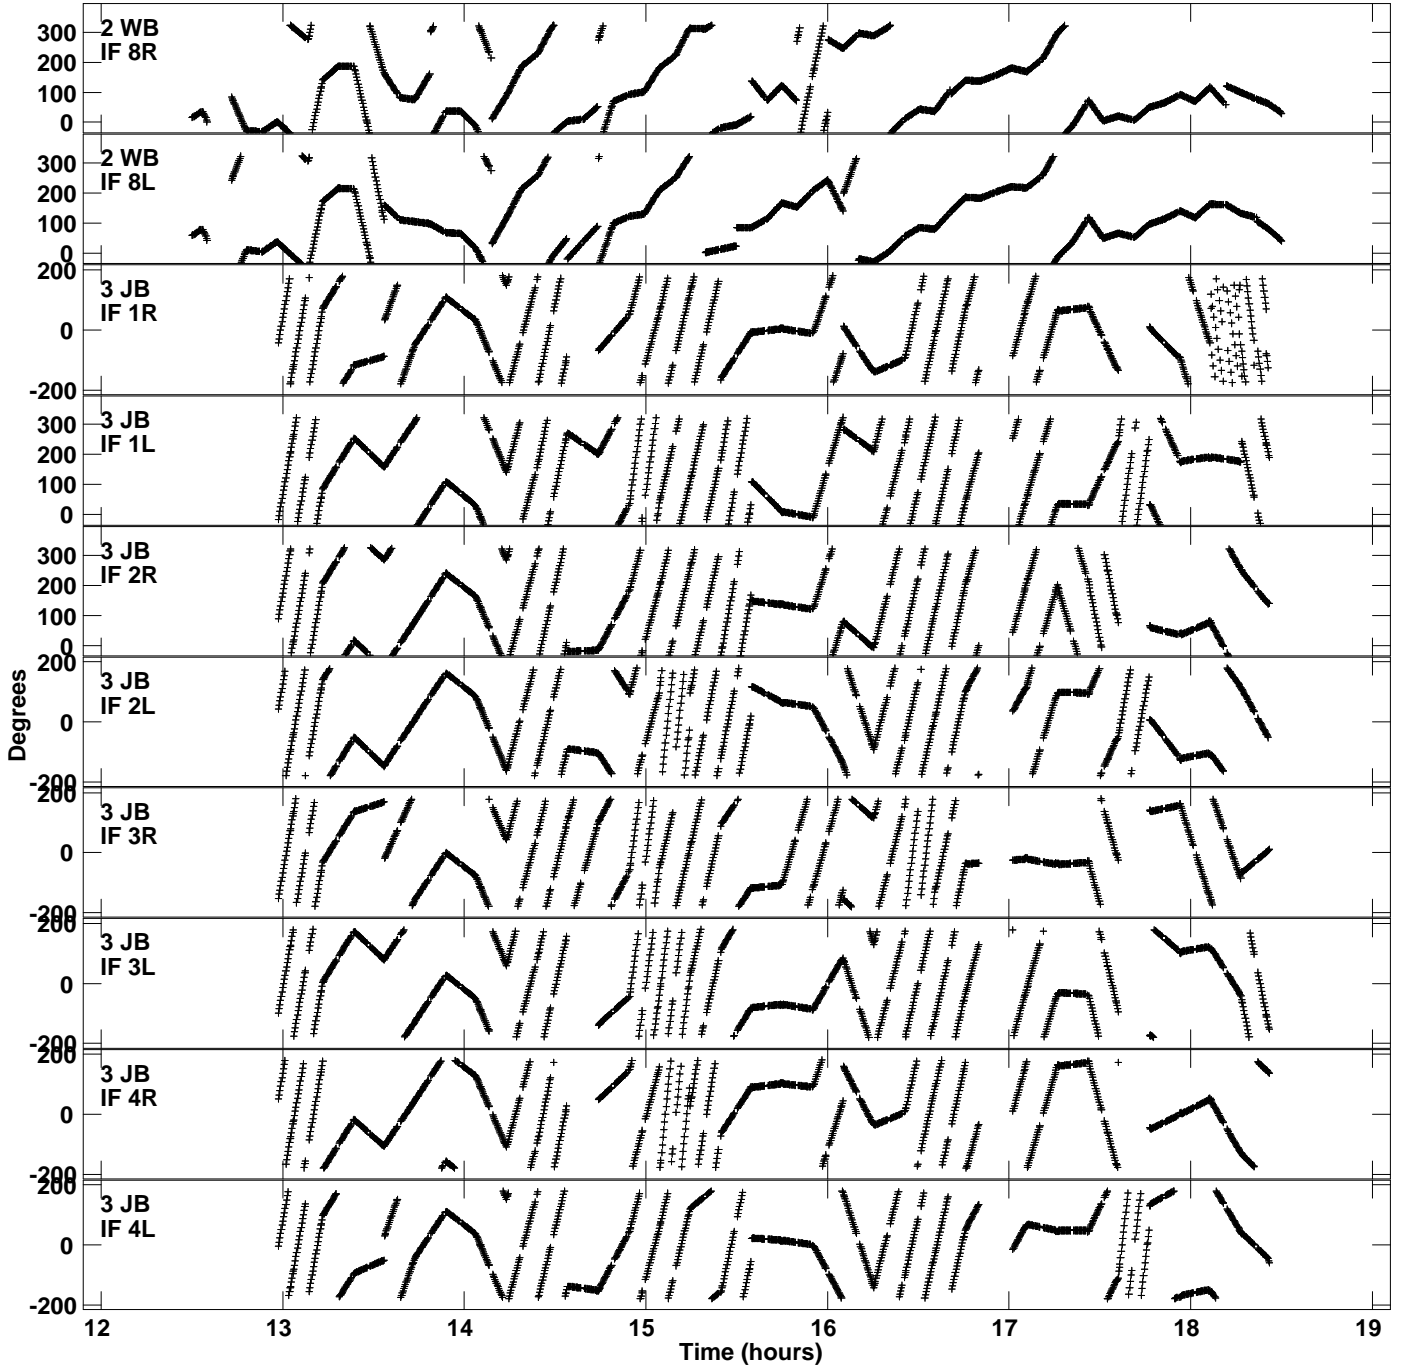

Plot file version 1 created 18-NOV-2014 15:38:28
Gain phs vs UTC time for EP087H_4.UVDATA.1
CL 3 Rpol & Lpol IF 1 - 8

Plot file version 2 created 18-NOV-2014 15:38:28
Gain phs vs UTC time for EP087H_4.UVDATA.1
CL 3 Rpol & Lpol IF 1 - 8

Plot file version 3 created 18-NOV-2014 15:38:28
Gain phs vs UTC time for EP087H_4.UVDATA.1
CL 3 Rpol & Lpol IF 1 - 8

Plot file version 4 created 18-NOV-2014 15:38:28
Gain phs vs UTC time for EP087H_4.UVDATA.1
CL 3 Rpol & Lpol IF 1 - 8

Plot file version 5 created 18-NOV-2014 15:38:28
Gain phs vs UTC time for EP087H_4.UVDATA.1
CL 3 Rpol & Lpol IF 1 - 8

Plot file version 6 created 18-NOV-2014 15:38:28
Gain phs vs UTC time for EP087H_4.UVDATA.1
CL 3 Rpol & Lpol IF 1 - 8

Plot file version 7 created 18-NOV-2014 15:38:28
Gain phs vs UTC time for EP087H_4.UVDATA.1
CL 3 Rpol & Lpol IF 1 - 8

Plot file version 8 created 18-NOV-2014 15:38:28
Gain phs vs UTC time for EP087H_4.UVDATA.1
CL 3 Rpol & Lpol IF 1 - 8