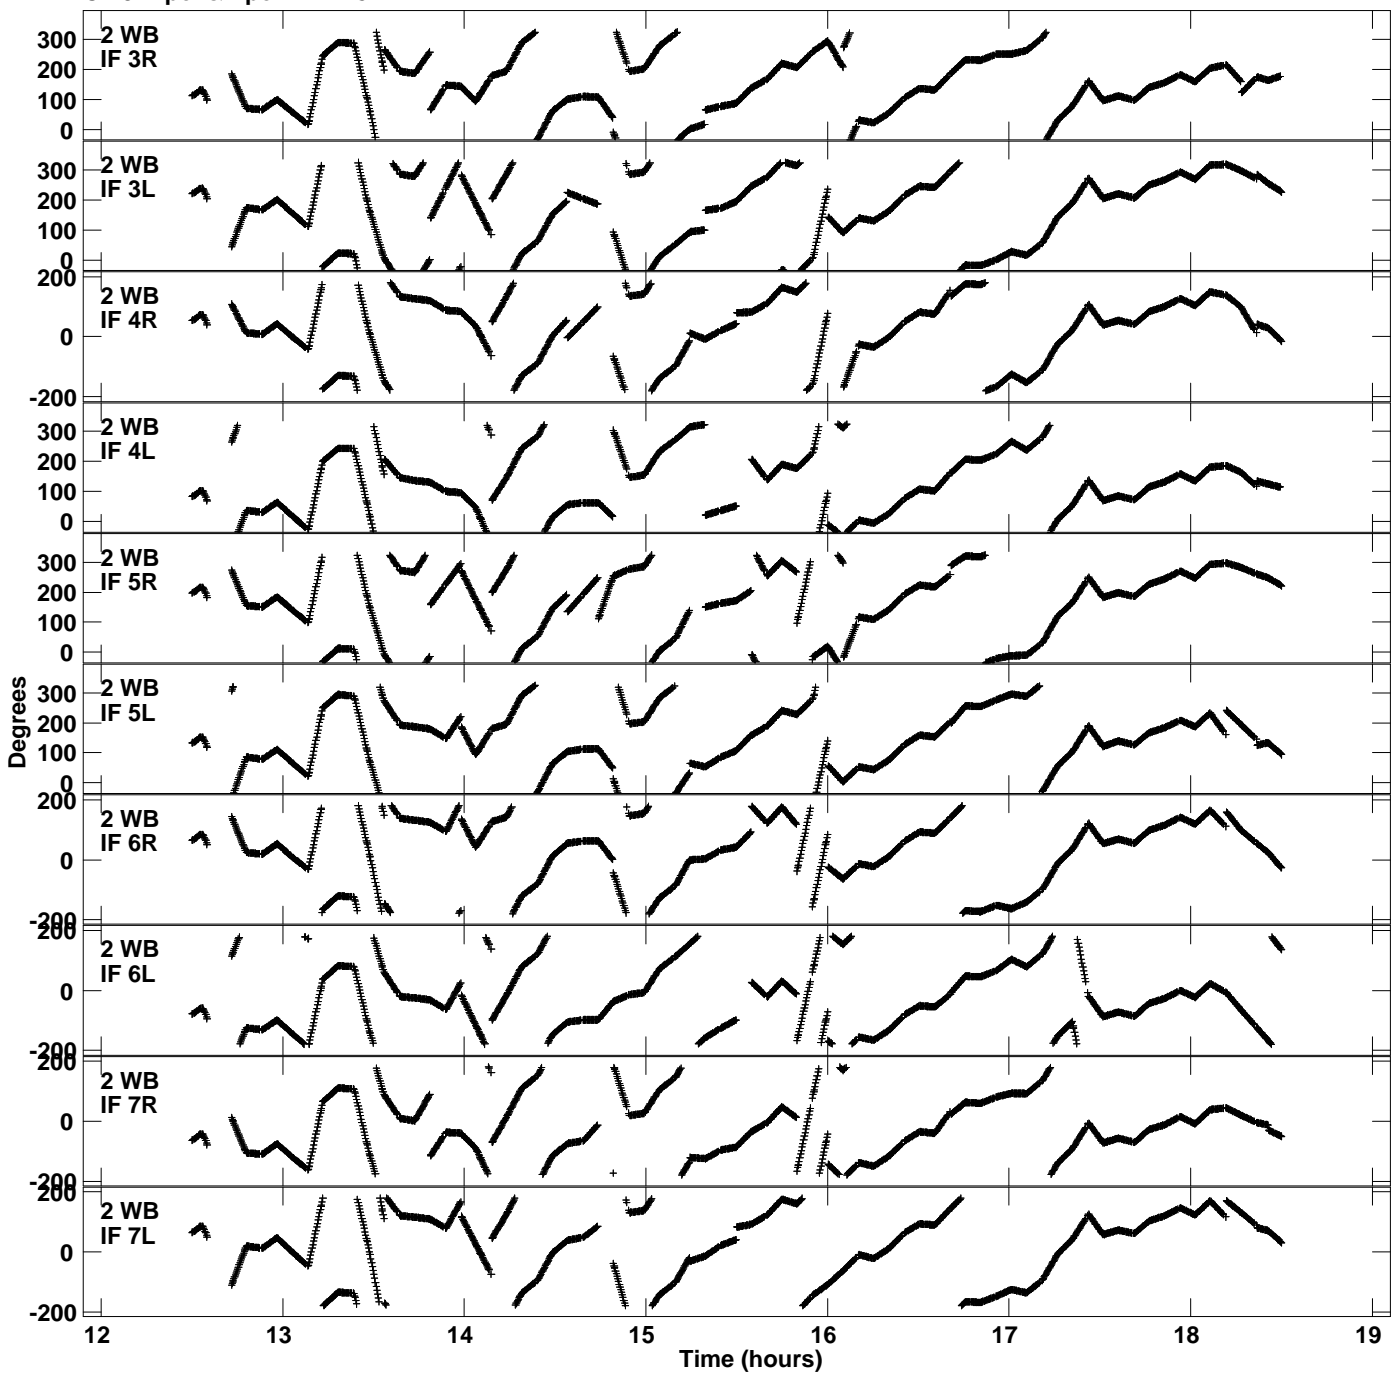

Plot file version 1 created 18-NOV-2014 15:38:28
Gain phs vs UTC time for EP087H_4.UVDATA.1
CL 3 Rpol & Lpol IF 1 - 8

Plot file version 2 created 18-NOV-2014 15:38:28
Gain phs vs UTC time for EP087H_4.UVDATA.1
CL 3 Rpol & Lpol IF 1 - 8

Plot file version 3 created 18-NOV-2014 15:38:28
Gain phs vs UTC time for EP087H_4.UVDATA.1
CL 3 Rpol & Lpol IF 1 - 8

Plot file version 4 created 18-NOV-2014 15:38:28
Gain phs vs UTC time for EP087H_4.UVDATA.1
CL 3 Rpol & Lpol IF 1 - 8

Plot file version 5 created 18-NOV-2014 15:38:28
Gain phs vs UTC time for EP087H_4.UVDATA.1
CL 3 Rpol & Lpol IF 1 - 8

Plot file version 6 created 18-NOV-2014 15:38:28
Gain phs vs UTC time for EP087H_4.UVDATA.1
CL 3 Rpol & Lpol IF 1 - 8

Plot file version 7 created 18-NOV-2014 15:38:28
Gain phs vs UTC time for EP087H_4.UVDATA.1
CL 3 Rpol & Lpol IF 1 - 8

Plot file version 8 created 18-NOV-2014 15:38:28
Gain phs vs UTC time for EP087H_4.UVDATA.1
CL 3 Rpol & Lpol IF 1 - 8