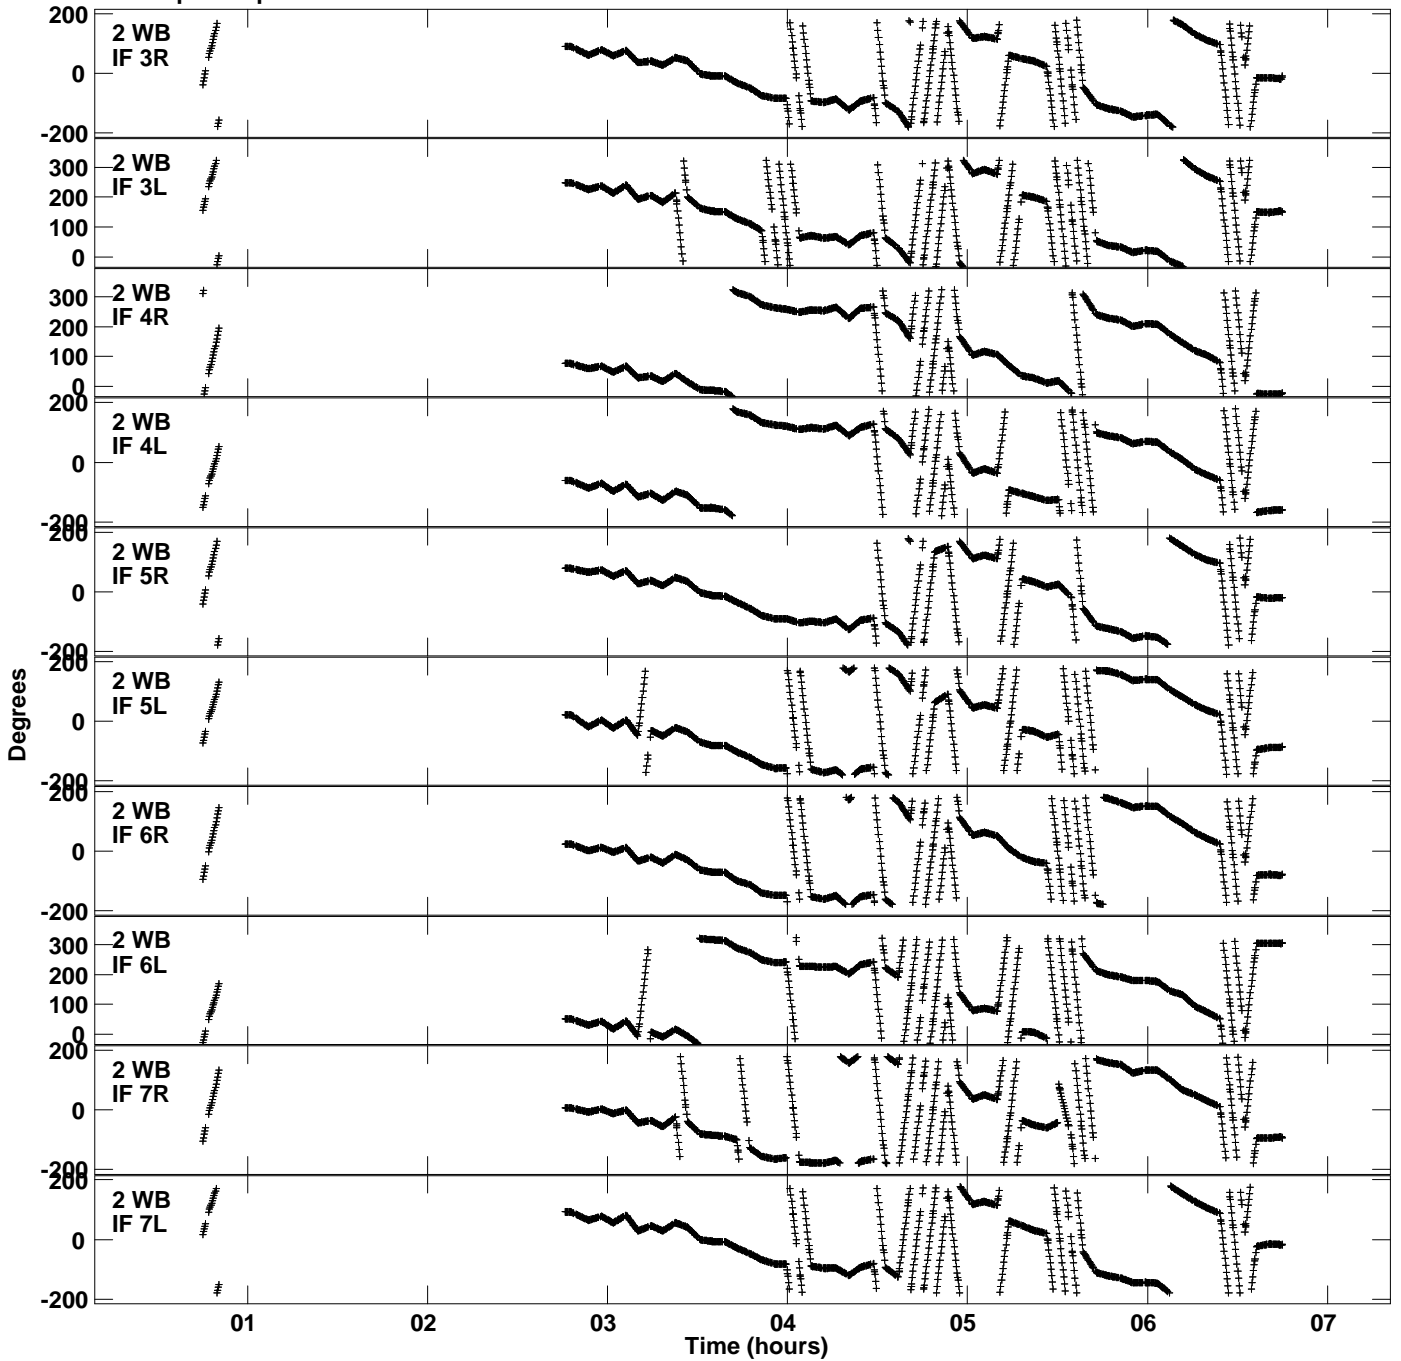

Plot file version 1 created 06-JUL-2016 19:41:06  
Gain phs vs UTC time for EP087I\_5.UVDATA.1  
CL 3 Rpol & Lpol IF 1 - 8

Plot file version 2 created 06-JUL-2016 19:41:06  
Gain phs vs UTC time for EP087I\_5.UVDATA.1  
CL 3 Rpol & Lpol IF 1 - 8

Plot file version 3 created 06-JUL-2016 19:41:06  
Gain phs vs UTC time for EP087I\_5.UVDATA.1  
CL 3 Rpol & Lpol IF 1 - 8

Plot file version 4 created 06-JUL-2016 19:41:06  
Gain phs vs UTC time for EP087I\_5.UVDATA.1  
CL 3 Rpol & Lpol IF 1 - 8