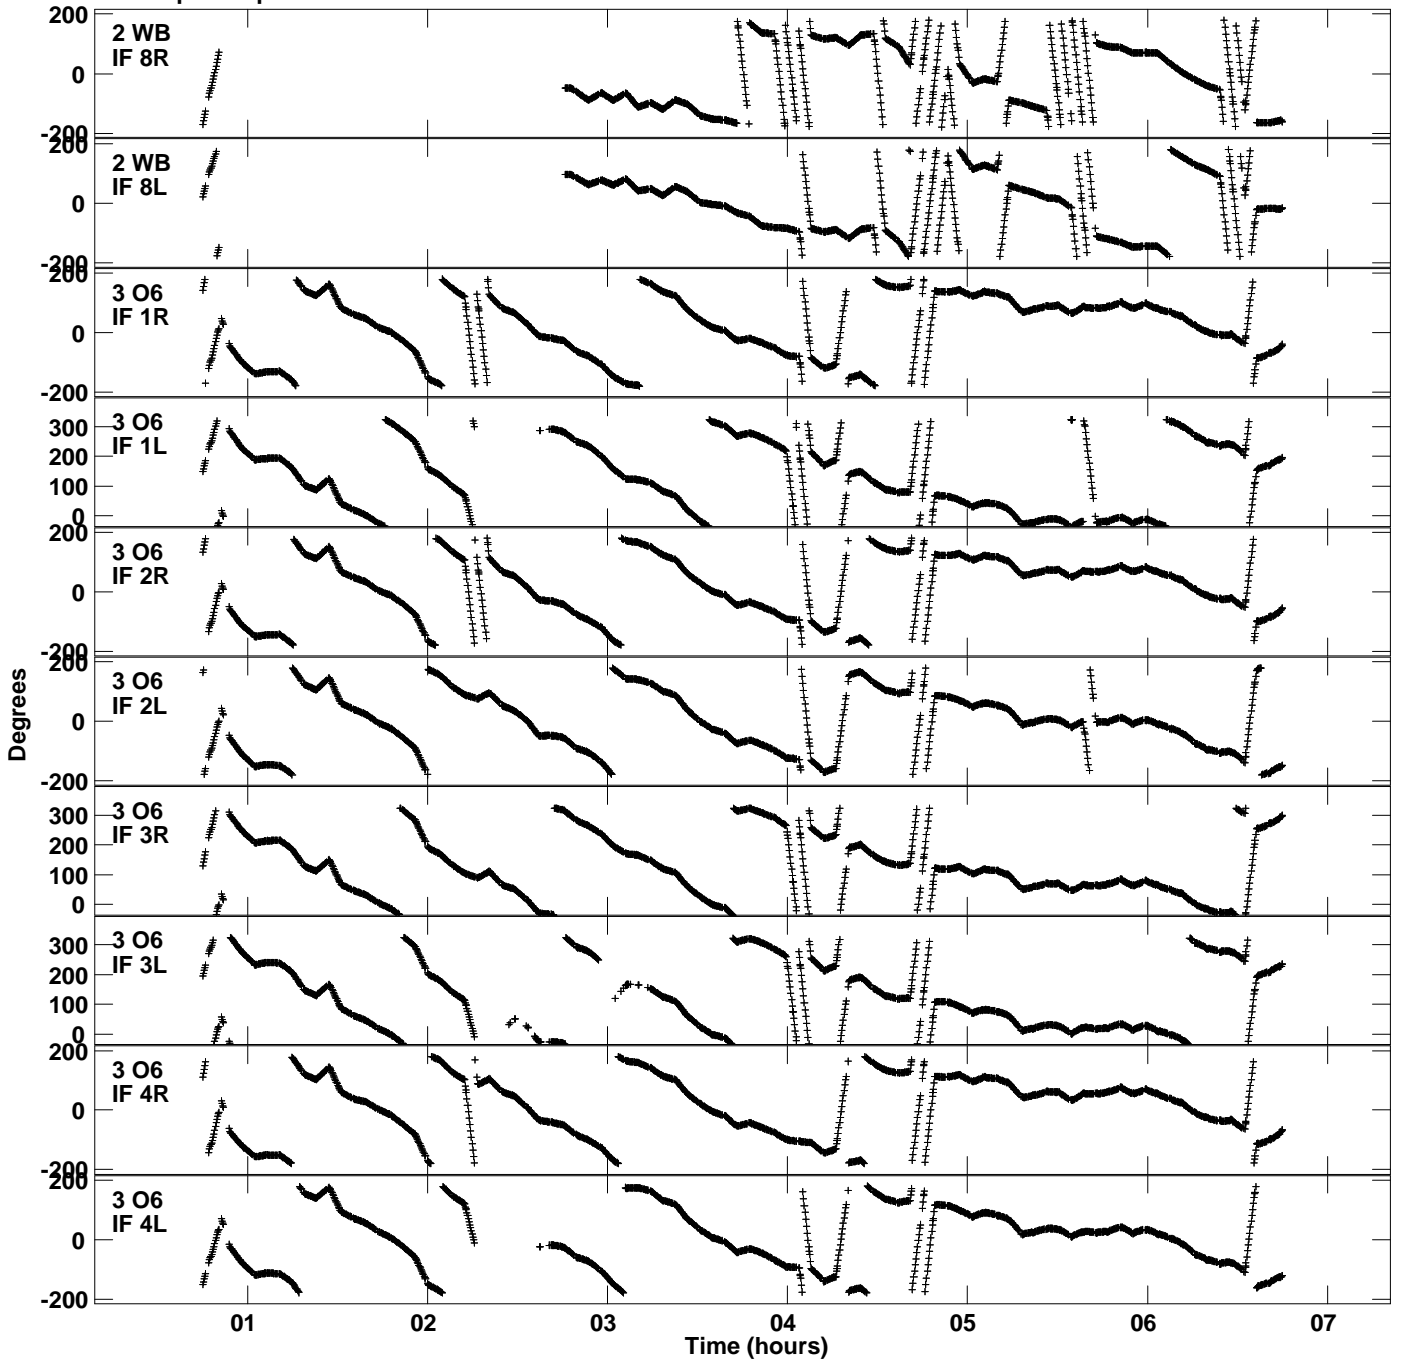

Plot file version 4 created 06-JUL-2016 19:41:06
Gain phs vs UTC time for EP087I_5.UVDATA.1
CL 3 Rpol & Lpol IF 1 - 8