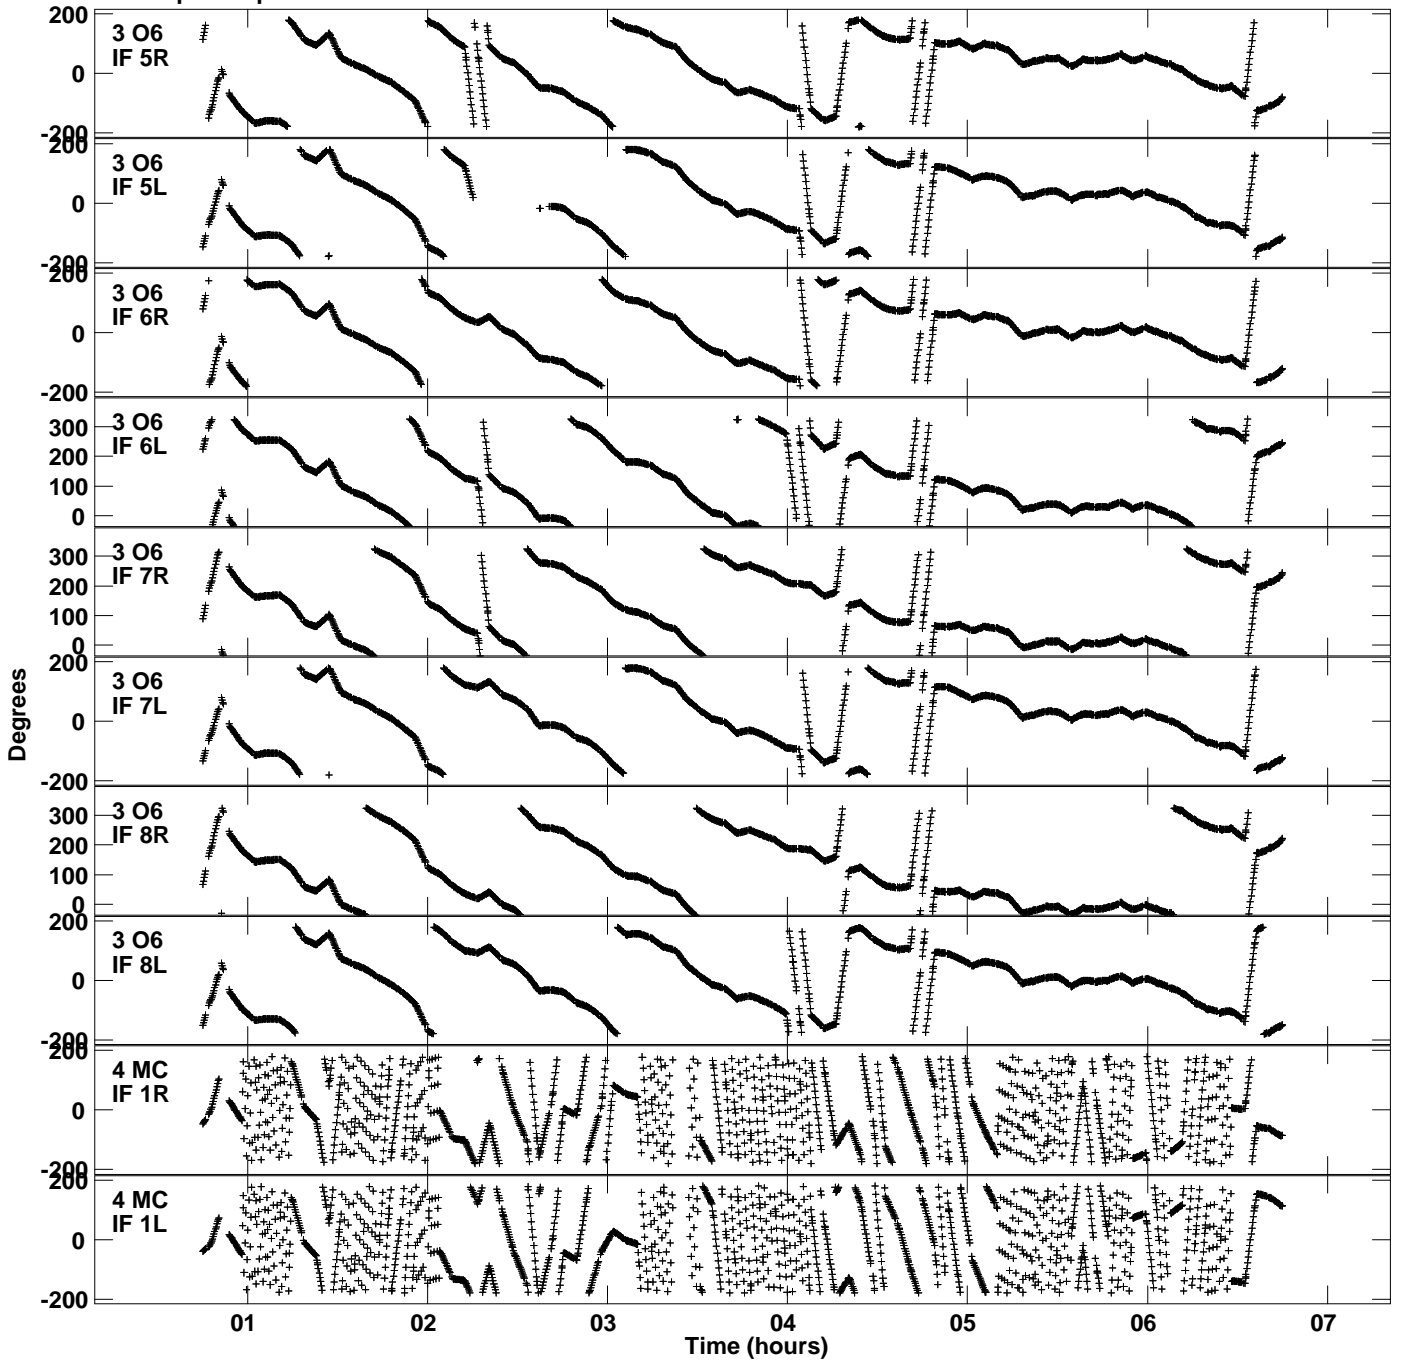

Plot file version 1 created 06-JUL-2016 19:41:06  
Gain phs vs UTC time for EP087I\_5.UVDATA.1  
CL 3 Rpol & Lpol IF 1 - 8

Plot file version 2 created 06-JUL-2016 19:41:06  
Gain phs vs UTC time for EP087I\_5.UVDATA.1  
CL 3 Rpol & Lpol IF 1 - 8

Plot file version 3 created 06-JUL-2016 19:41:06  
Gain phs vs UTC time for EP087I\_5.UVDATA.1  
CL 3 Rpol & Lpol IF 1 - 8

Plot file version 4 created 06-JUL-2016 19:41:06  
Gain phs vs UTC time for EP087I\_5.UVDATA.1  
CL 3 Rpol & Lpol IF 1 - 8

Plot file version 5 created 06-JUL-2016 19:41:06  
Gain phs vs UTC time for EP087I\_5.UVDATA.1  
CL 3 Rpol & Lpol IF 1 - 8

Plot file version 6 created 06-JUL-2016 19:41:06  
Gain phs vs UTC time for EP087I\_5.UVDATA.1  
CL 3 Rpol & Lpol IF 1 - 8

Plot file version 7 created 06-JUL-2016 19:41:06  
Gain phs vs UTC time for EP087I\_5.UVDATA.1  
CL 3 Rpol & Lpol IF 1 - 8

Plot file version 8 created 06-JUL-2016 19:41:06  
Gain phs vs UTC time for EP087I\_5.UVDATA.1  
CL 3 Rpol & Lpol IF 1 - 8