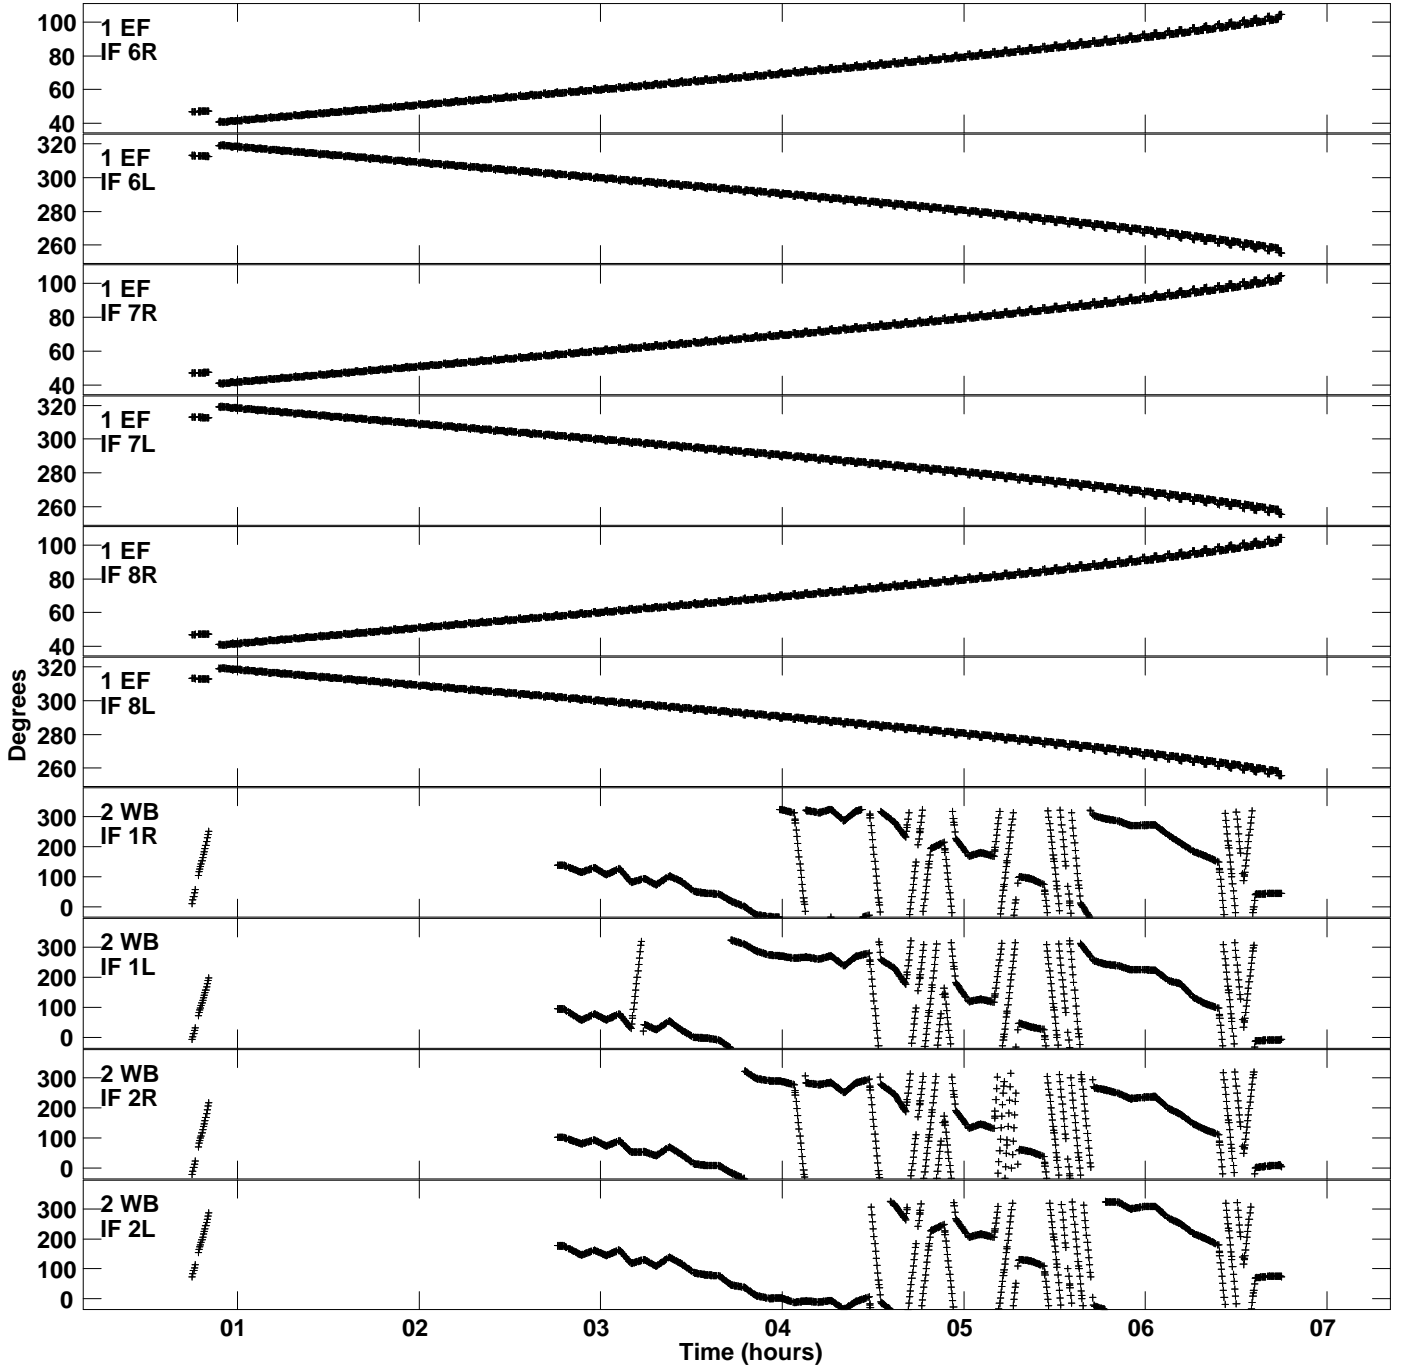

Plot file version 1 created 06-JUL-2016 19:41:06  
Gain phs vs UTC time for EP087I\_5.UVDATA.1  
CL 3 Rpol & Lpol IF 1 - 8

Plot file version 2 created 06-JUL-2016 19:41:06  
Gain phs vs UTC time for EP087I\_5.UVDATA.1  
CL 3 Rpol & Lpol IF 1 - 8

Plot file version 3 created 06-JUL-2016 19:41:06  
Gain phs vs UTC time for EP087I\_5.UVDATA.1  
CL 3 Rpol & Lpol IF 1 - 8

Plot file version 4 created 06-JUL-2016 19:41:06  
Gain phs vs UTC time for EP087I\_5.UVDATA.1  
CL 3 Rpol & Lpol IF 1 - 8

Plot file version 7 created 06-JUL-2016 19:41:06  
Gain phs vs UTC time for EP087I\_5.UVDATA.1  
CL 3 Rpol & Lpol IF 1 - 8

Plot file version 8 created 06-JUL-2016 19:41:06  
Gain phs vs UTC time for EP087I\_5.UVDATA.1  
CL 3 Rpol & Lpol IF 1 - 8