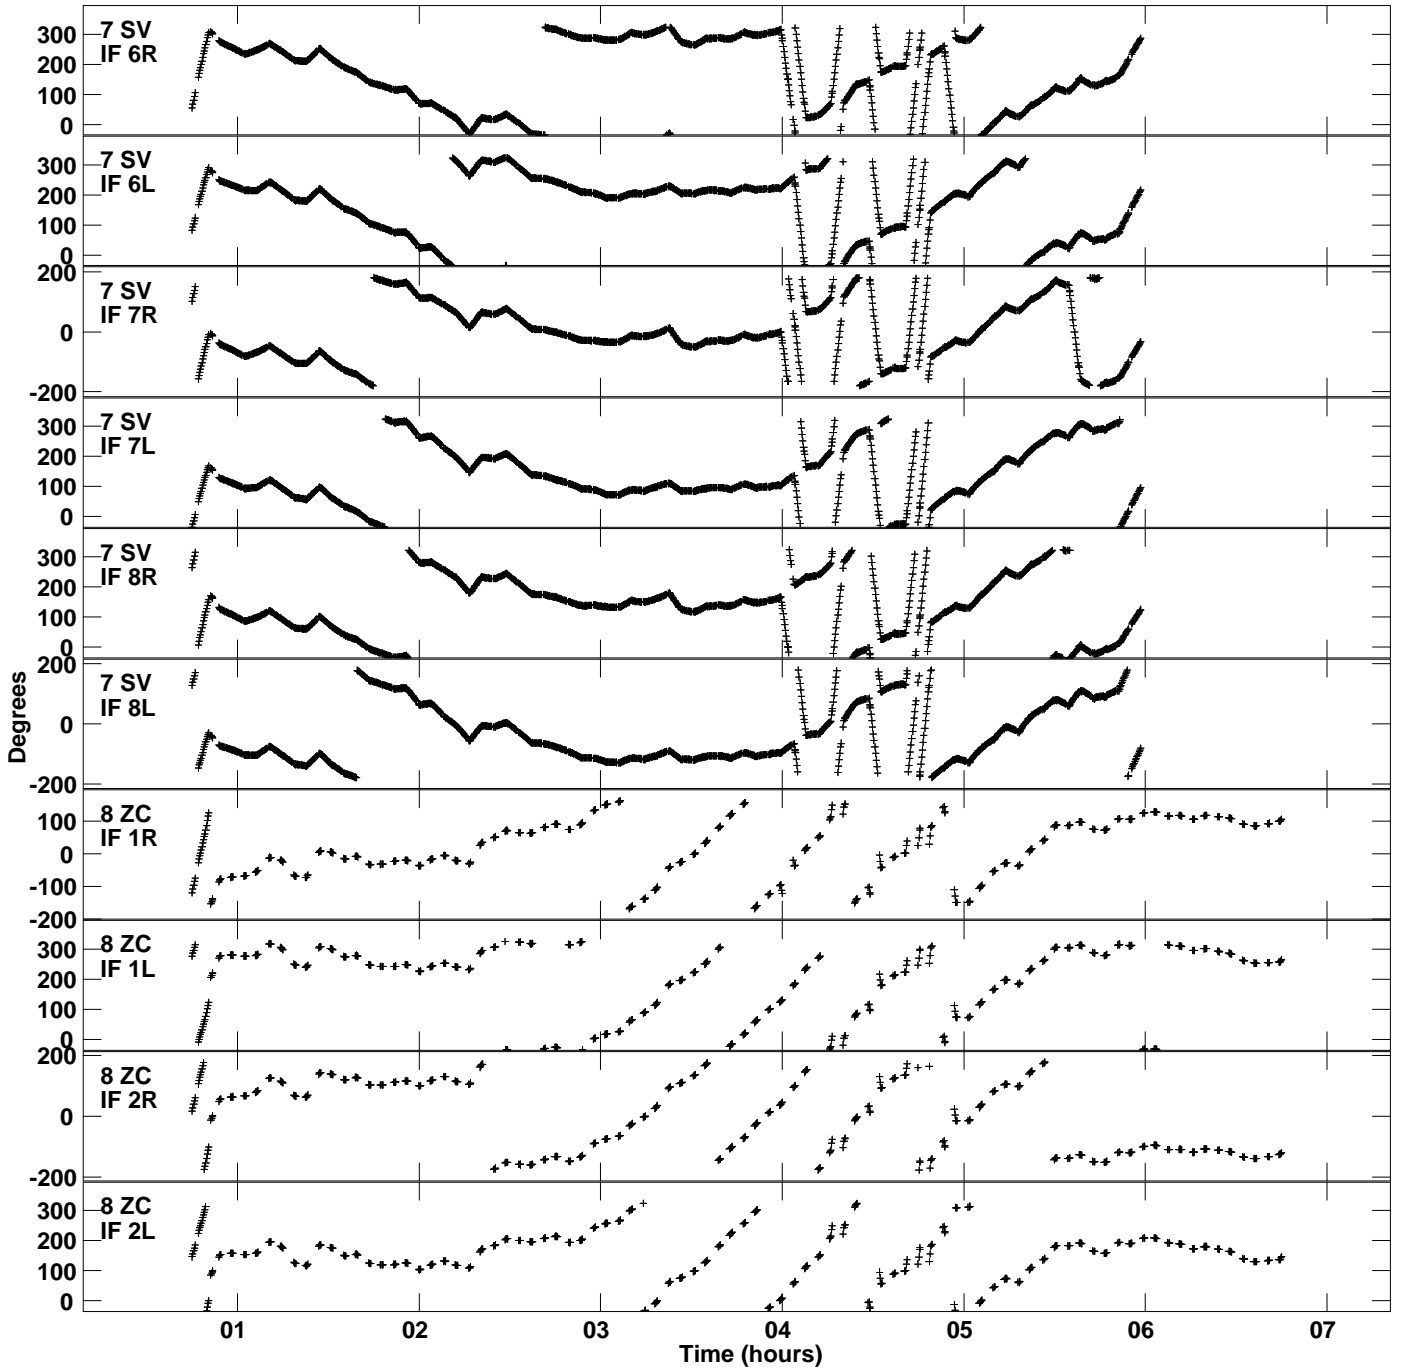

Plot file version 10 created 06-JUL-2016 19:41:06
Gain phs vs UTC time for EP087I_5.UVDATA.1
CL 3 Rpol & Lpol IF 1 - 8