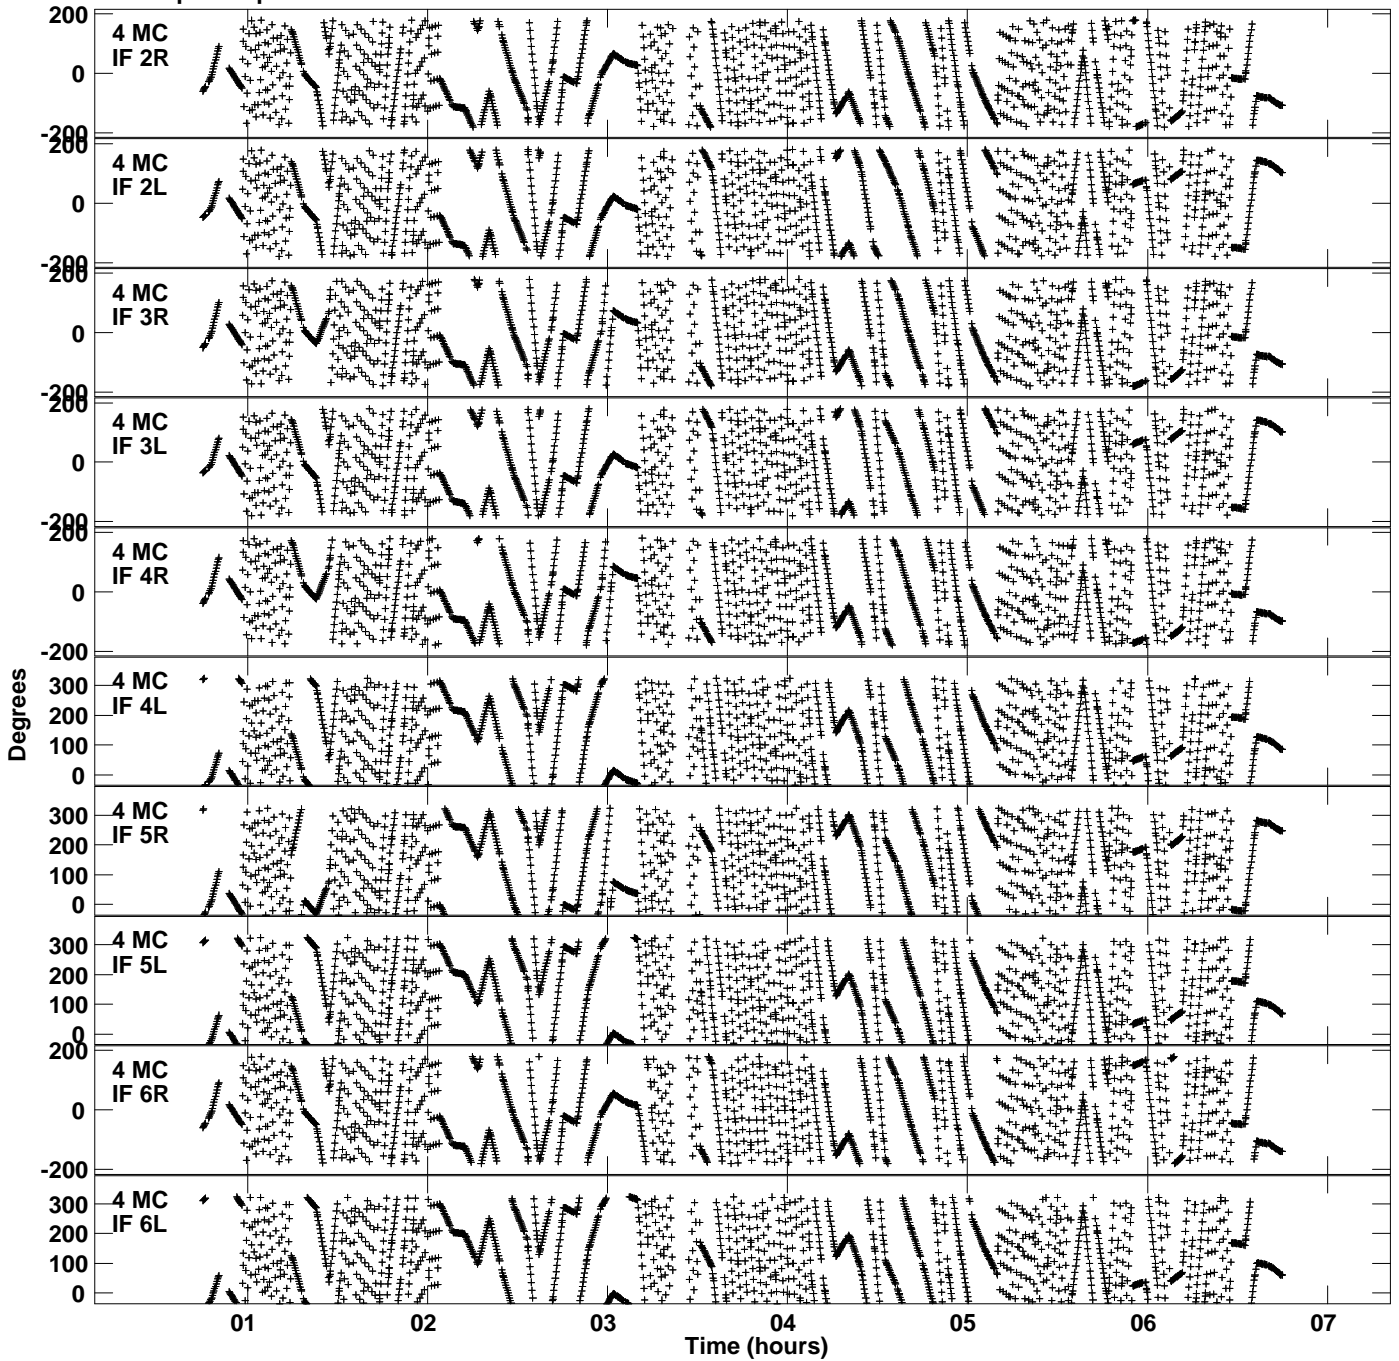

Plot file version 1 created 06-JUL-2016 19:41:06  
Gain phs vs UTC time for EP087I\_5.UVDATA.1  
CL 3 Rpol & Lpol IF 1 - 8

Plot file version 2 created 06-JUL-2016 19:41:06  
Gain phs vs UTC time for EP087I\_5.UVDATA.1  
CL 3 Rpol & Lpol IF 1 - 8

Plot file version 3 created 06-JUL-2016 19:41:06  
Gain phs vs UTC time for EP087I\_5.UVDATA.1  
CL 3 Rpol & Lpol IF 1 - 8

Plot file version 4 created 06-JUL-2016 19:41:06  
Gain phs vs UTC time for EP087I\_5.UVDATA.1  
CL 3 Rpol & Lpol IF 1 - 8

Plot file version 5 created 06-JUL-2016 19:41:06  
Gain phs vs UTC time for EP087I\_5.UVDATA.1  
CL 3 Rpol & Lpol IF 1 - 8

Plot file version 6 created 06-JUL-2016 19:41:06  
Gain phs vs UTC time for EP087I\_5.UVDATA.1  
CL 3 Rpol & Lpol IF 1 - 8

Plot file version 7 created 06-JUL-2016 19:41:06  
Gain phs vs UTC time for EP087I\_5.UVDATA.1  
CL 3 Rpol & Lpol IF 1 - 8

Plot file version 8 created 06-JUL-2016 19:41:06  
Gain phs vs UTC time for EP087I\_5.UVDATA.1  
CL 3 Rpol & Lpol IF 1 - 8