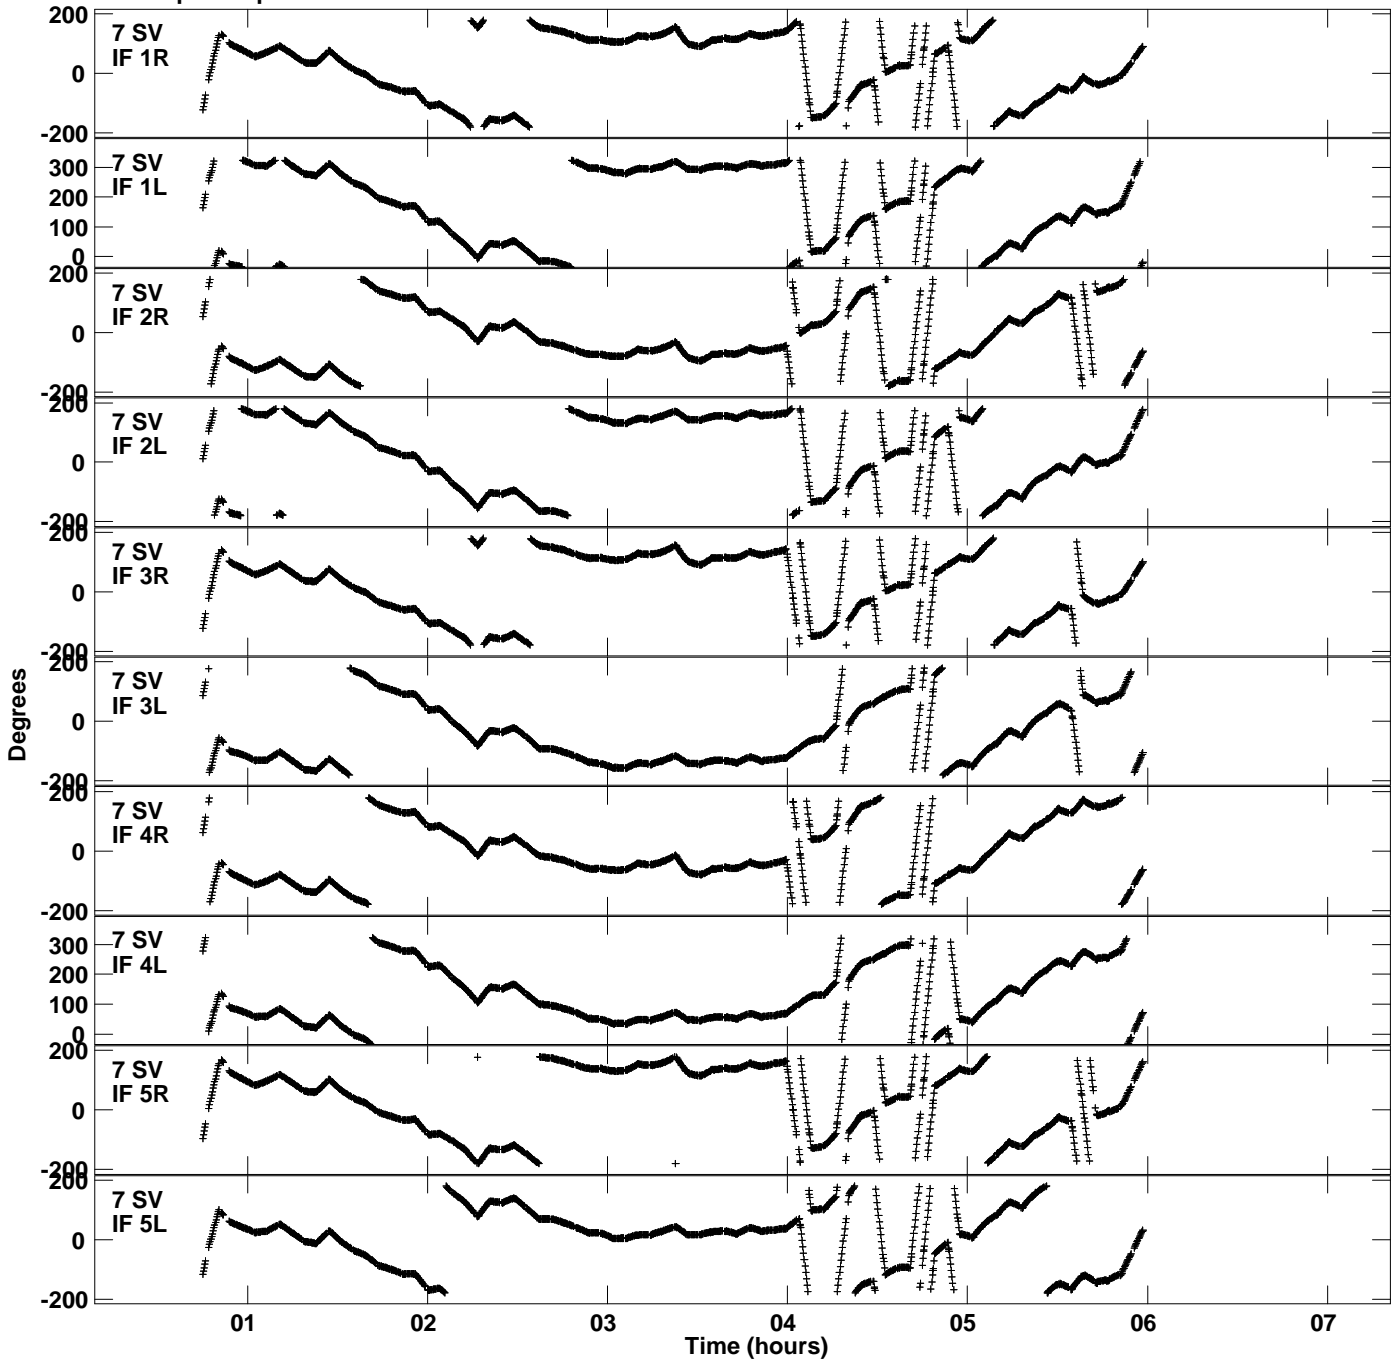

Plot file version 9 created 06-JUL-2016 19:41:06
Gain phs vs UTC time for EP087I_5.UVDATA.1
CL 3 Rpol & Lpol IF 1 - 8