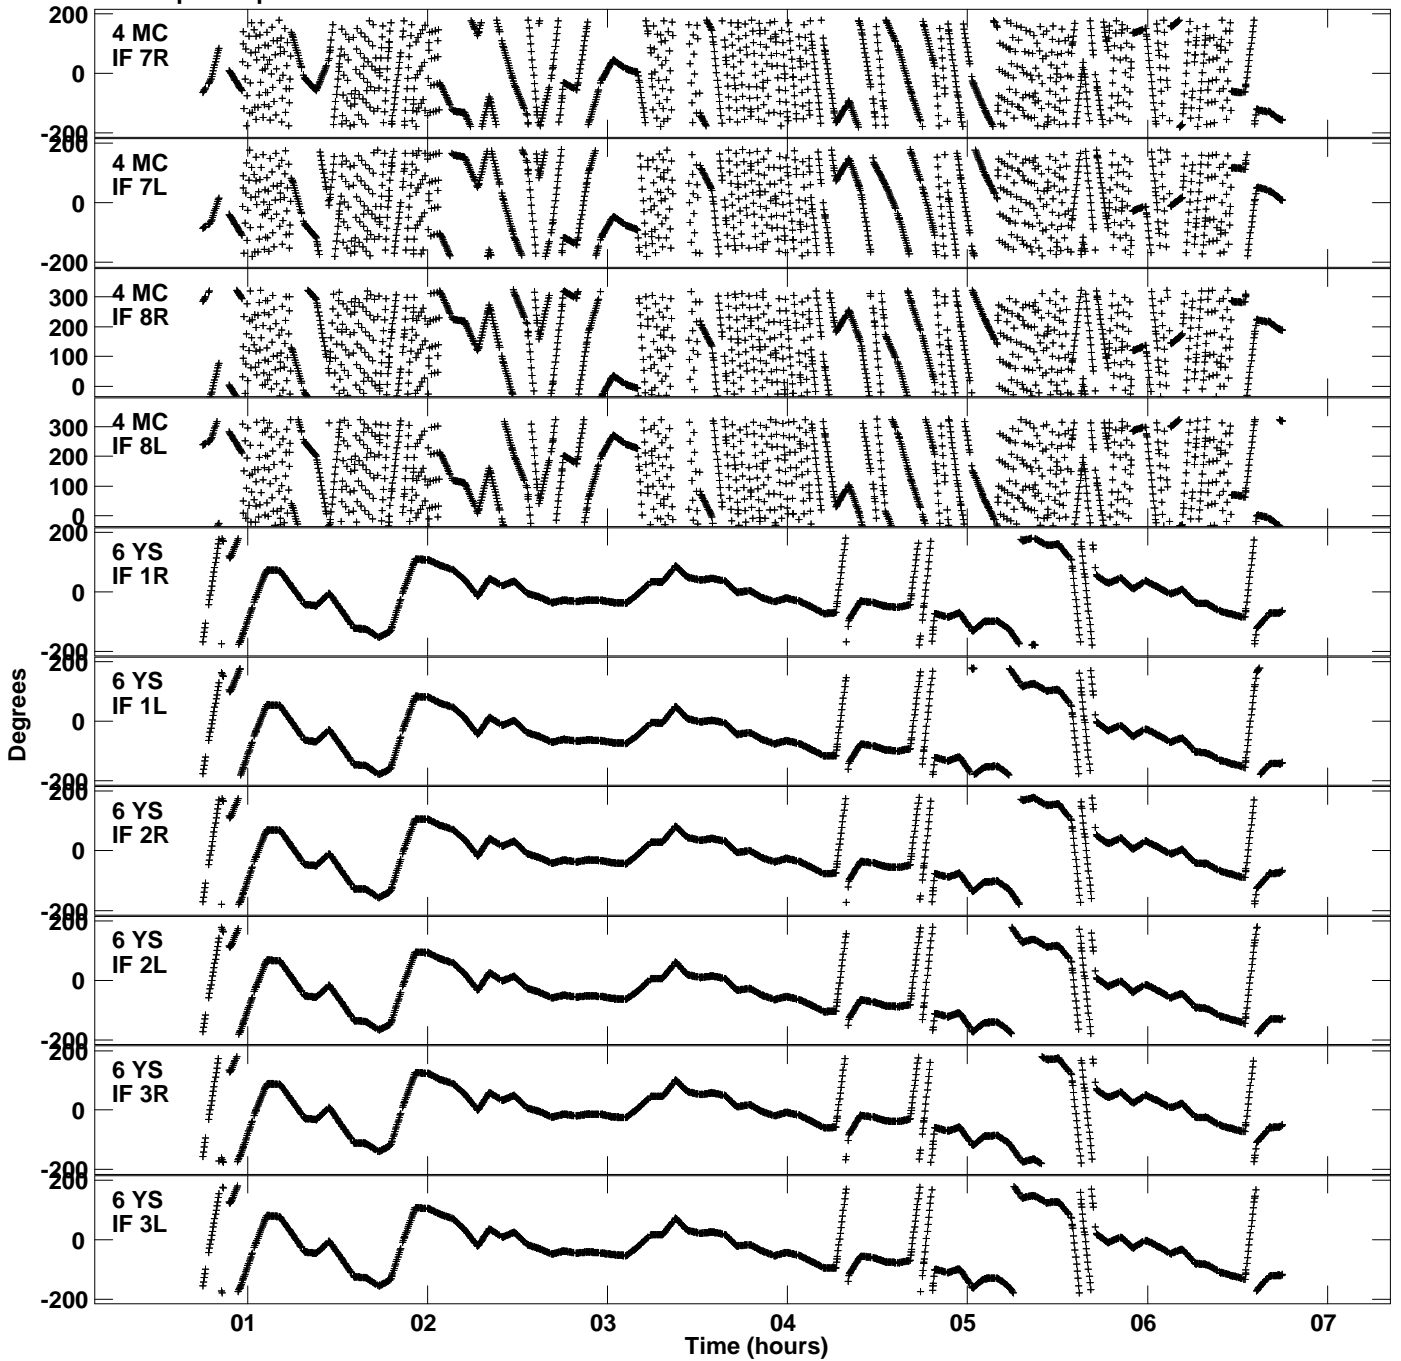

Plot file version 7 created 06-JUL-2016 19:41:06
Gain phs vs UTC time for EP087I_5.UVDATA.1
CL 3 Rpol & Lpol IF 1 - 8