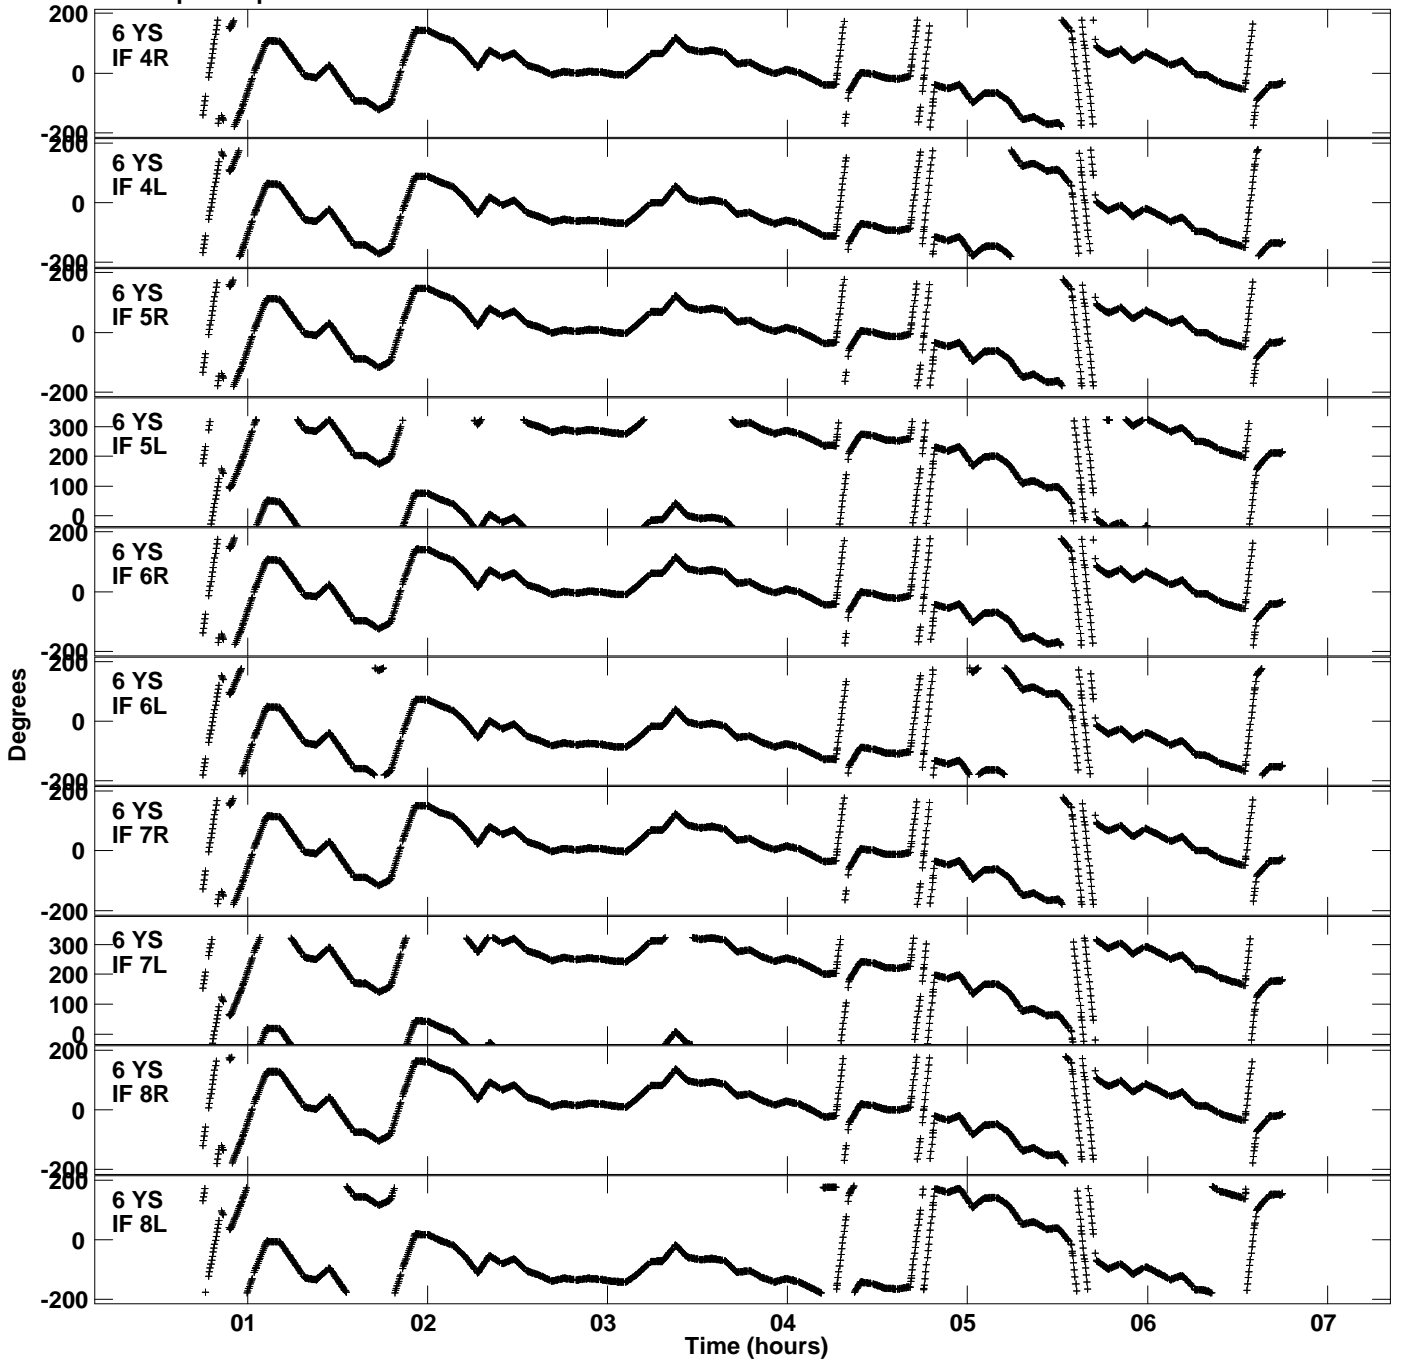

Plot file version 8 created 06-JUL-2016 19:41:06
Gain phs vs UTC time for EP087I_5.UVDATA.1
CL 3 Rpol & Lpol IF 1 - 8