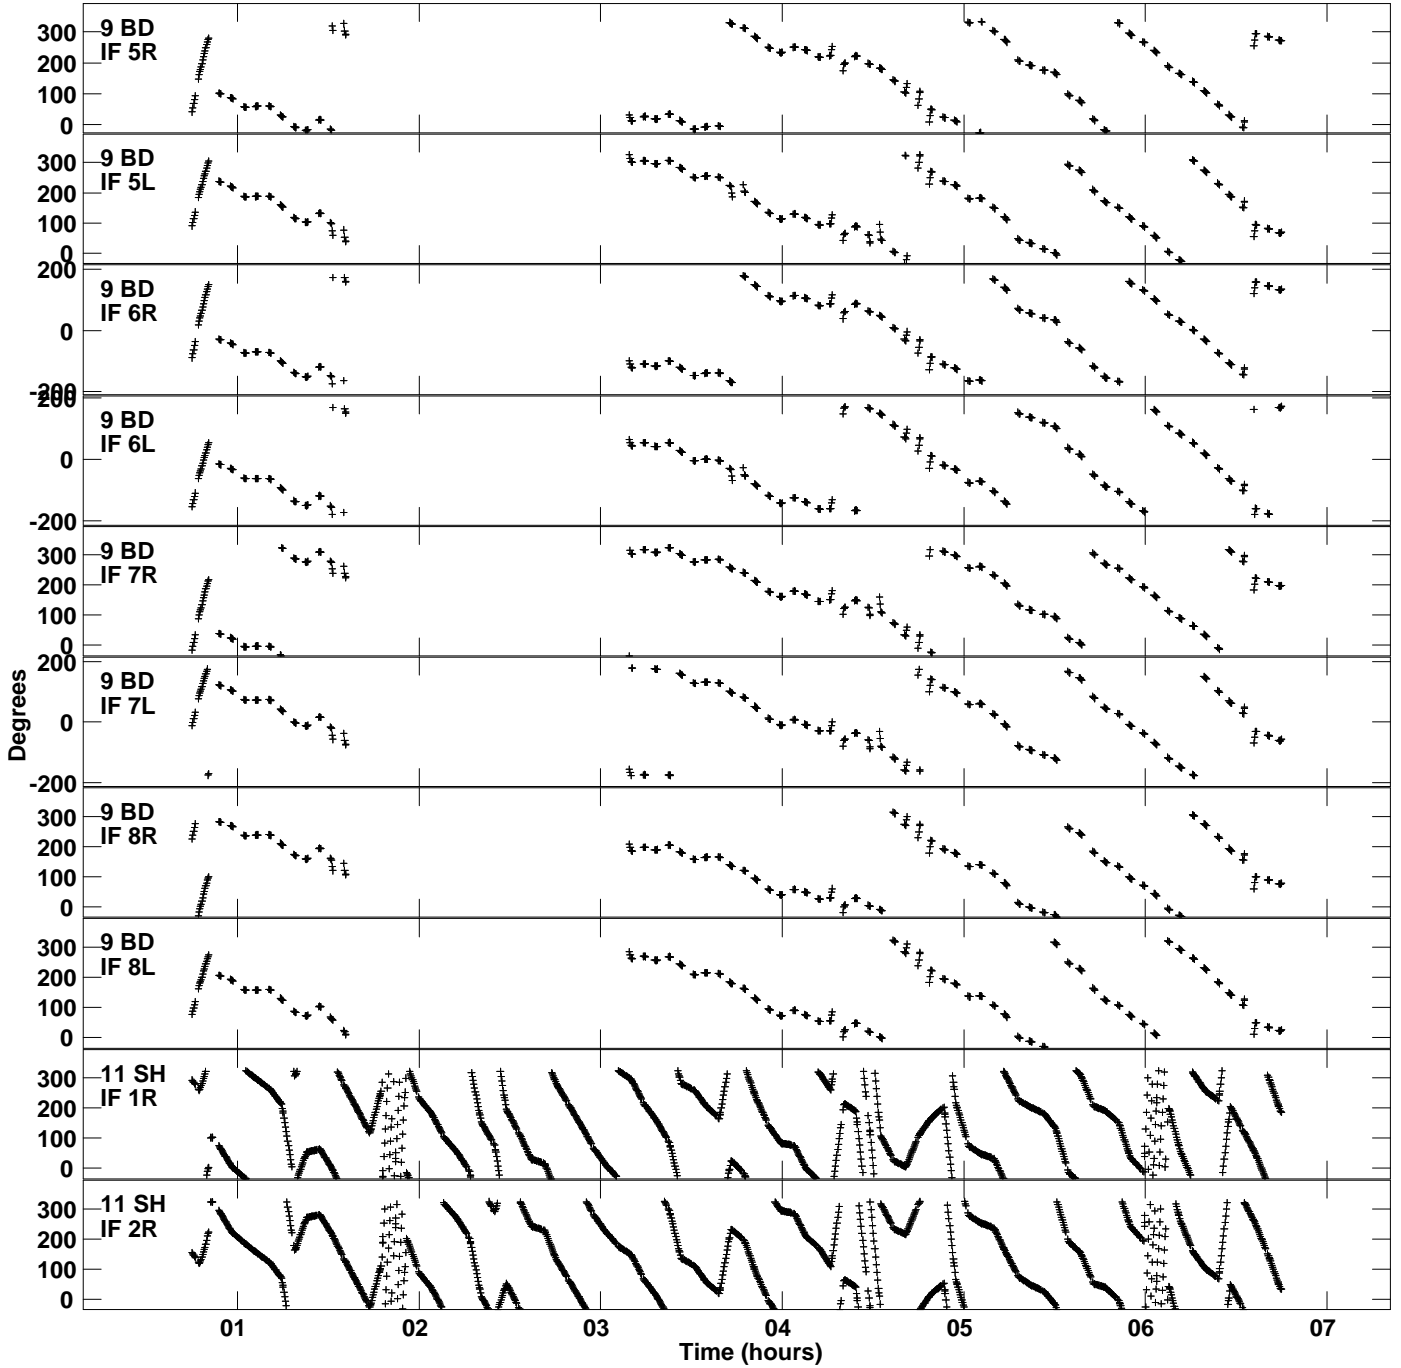

Plot file version 13 created 06-JUL-2016 19:41:06
Gain phs vs UTC time for EP087I_5.UVDATA.1
CL 3 Rpol & Lpol IF 1 - 8