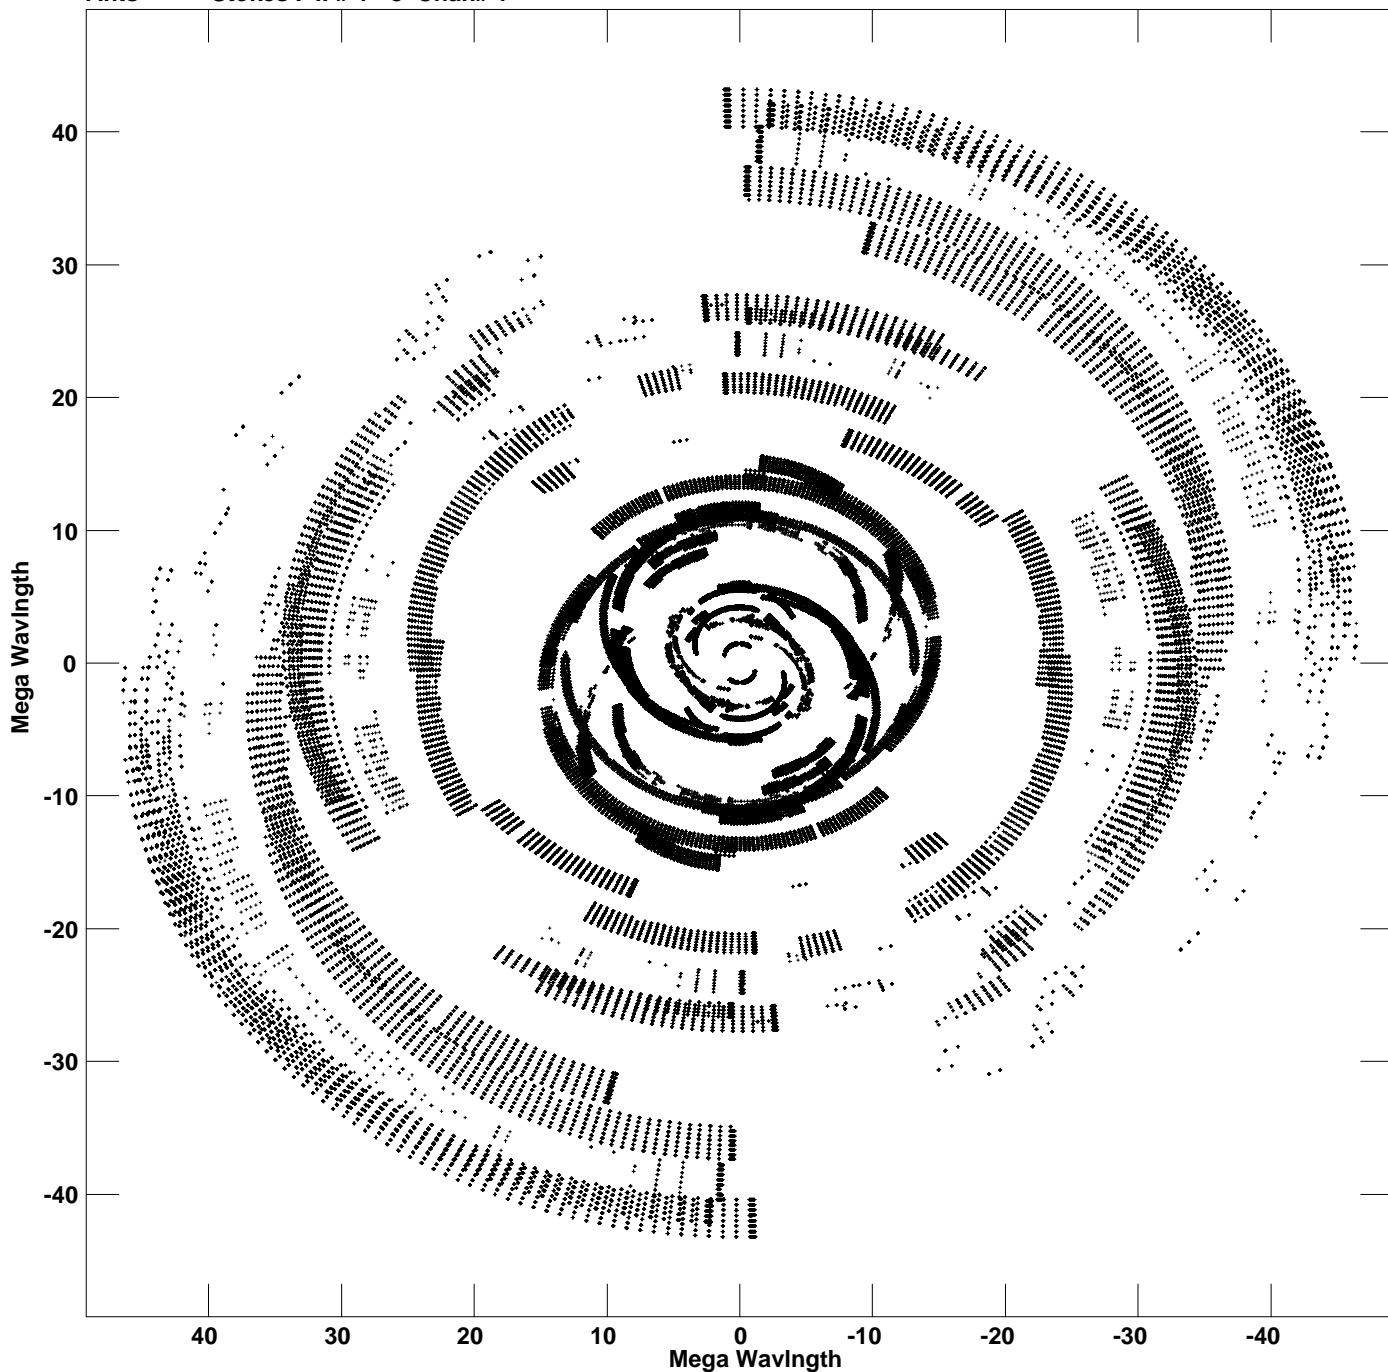

Plot file version 1 created 23-FEB-2016 09:40:59
V vs U for J1359+5544.MULTI.1 Source:J1359+5544
Ants * - * Stokes I IF# 1 - 8 Chan# 1

Freq = 1.6027 GHz, Bw = 16.000 MHz