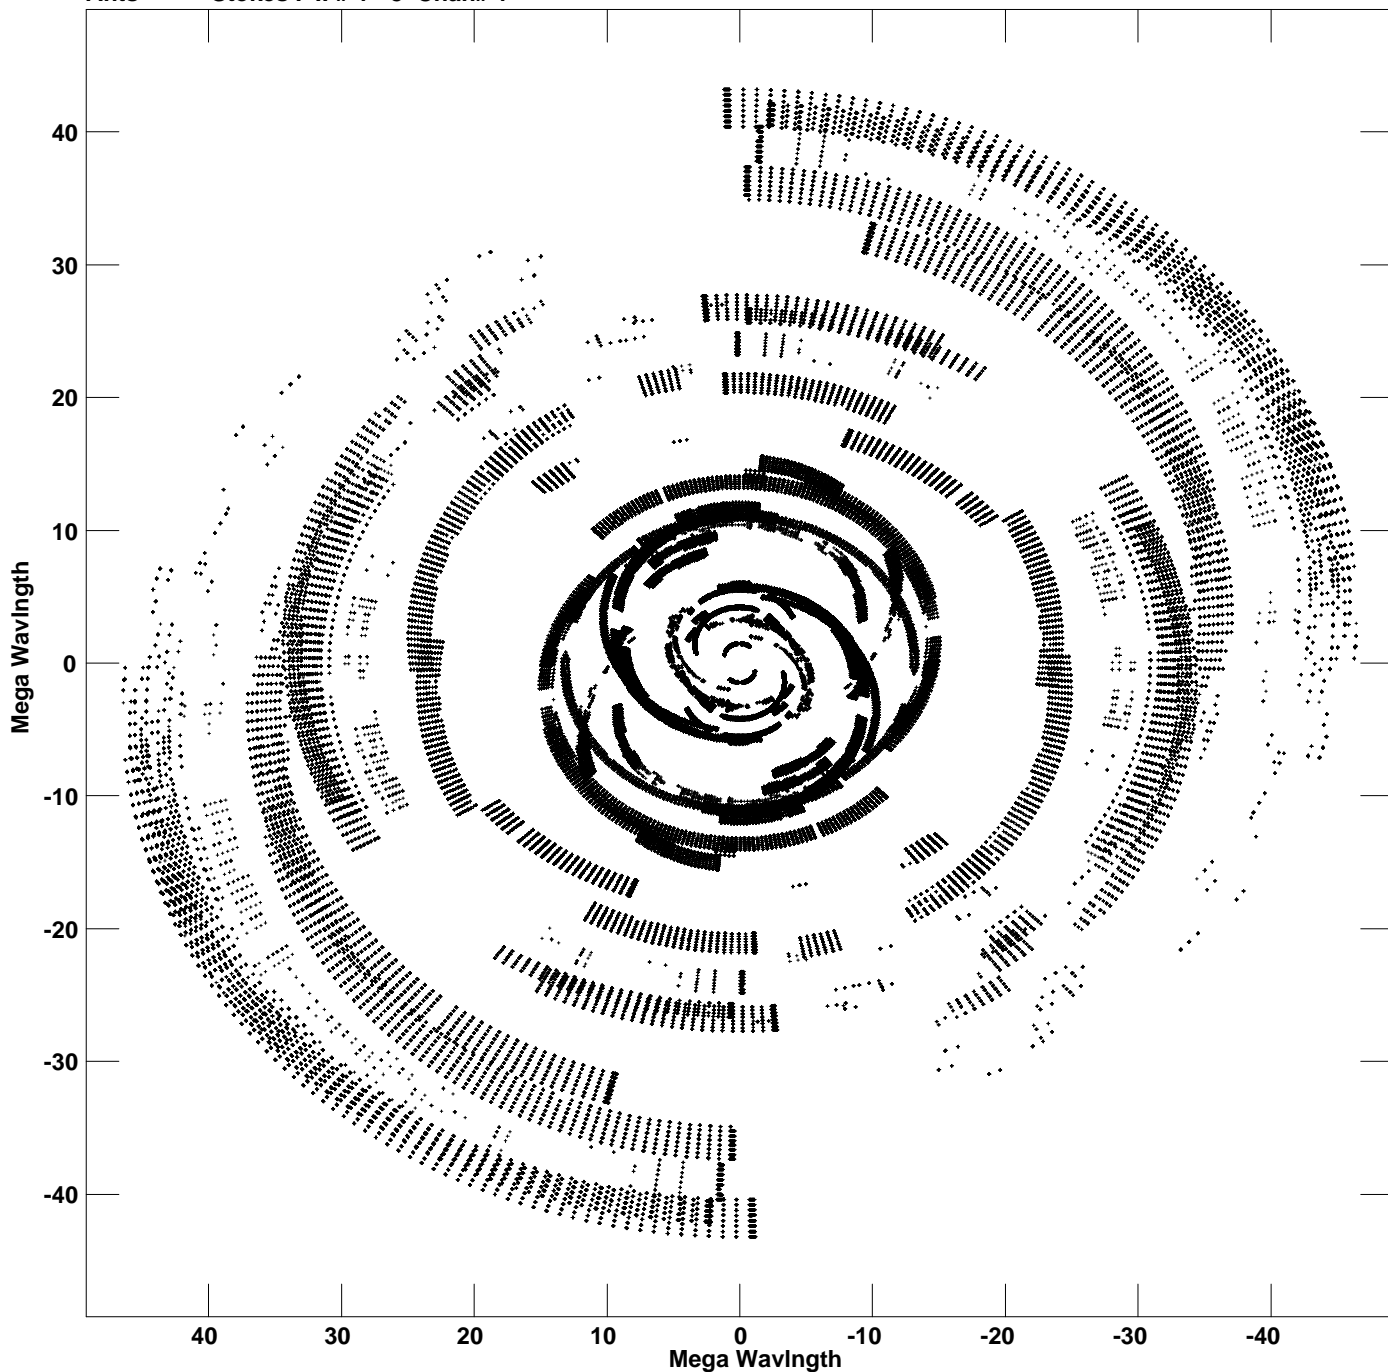

Plot file version 1 created 23-FEB-2016 10:43:06
V vs U for J1359+5544.MULTI.1 Source:J1359+5544
Ants * - * Stokes I IF# 1 - 8 Chan# 1

Freq = 1.6027 GHz, Bw = 16.000 MHz