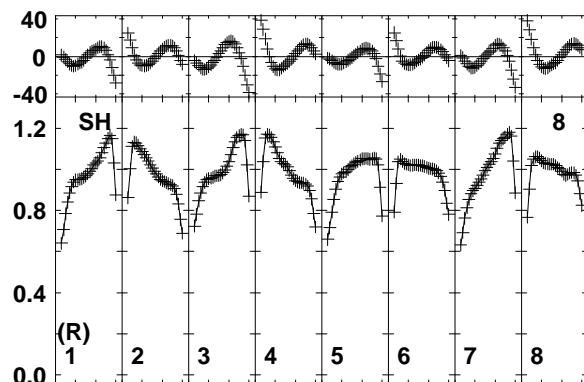

Plot file version 2 created 24-SEP-2015 11:51:15
 EP093B.UVDATA.1
 Freq = 1.5950 GHz, Bw = 16.000 MH Bandpass table # 1

Lower frame: BP ampl Top frame: BP phase
 Bandpass table spectrum Antenna: *
 Timerange: 00/00:00:01 to 999/00:00:00

Plot file version 3 created 24-SEP-2015 11:51:15
 EP093B.UVDATA.1
 Freq = 1.5950 GHz, Bw = 16.000 MH Bandpass table # 1

Lower frame: BP ampl Top frame: BP phase
 Bandpass table spectrum Antenna: *
 Timerange: 00/00:00:01 to 999/00:00:00