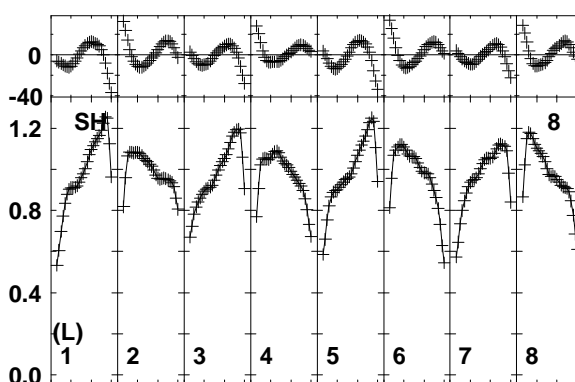

Plot file version 2 created 24-SEP-2015 11:51:15
 EP093B.UVDATA.1
 Freq = 1.5950 GHz, Bw = 16.000 MH Bandpass table # 1

Lower frame: BP ampl Top frame: BP phase
 Bandpass table spectrum Antenna: *
 Timerange: 00/00:00:01 to 999/00:00:00

Plot file version 3 created 24-SEP-2015 11:51:15
 EP093B.UVDATA.1
 Freq = 1.5950 GHz, Bw = 16.000 MH Bandpass table # 1

Lower frame: BP ampl Top frame: BP phase
 Bandpass table spectrum Antenna: *
 Timerange: 00/00:00:01 to 999/00:00:00