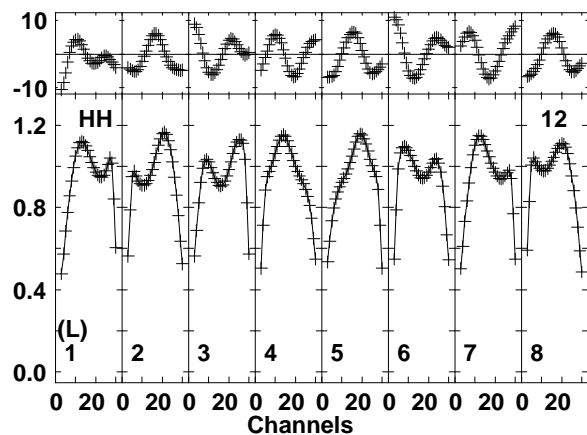

Plot file version 2 created 24-SEP-2015 11:51:15
 EP093B.UVDATA.1
 Freq = 1.5950 GHz, Bw = 16.000 MH Bandpass table # 1

Lower frame: BP ampl Top frame: BP phase
 Bandpass table spectrum Antenna: *
 Timerange: 00/00:00:01 to 999/00:00:00

Plot file version 3 created 24-SEP-2015 11:51:15
 EP093B.UVDATA.1
 Freq = 1.5950 GHz, Bw = 16.000 MH Bandpass table # 1

Lower frame: BP ampl Top frame: BP phase
 Bandpass table spectrum Antenna: *
 Timerange: 00/00:00:01 to 999/00:00:00