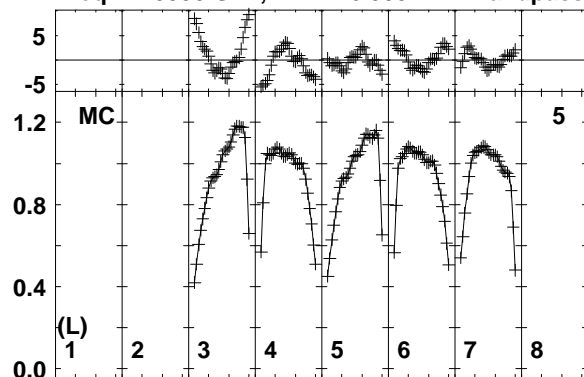

Plot file version 2 created 24-SEP-2015 11:51:15
 EP093B.UVDATA.1
 Freq = 1.5950 GHz, Bw = 16.000 MH Bandpass table # 1

Lower frame: BP ampl Top frame: BP phase
 Bandpass table spectrum Antenna: *
 Timerange: 00/00:00:01 to 999/00:00:00

Plot file version 3 created 24-SEP-2015 11:51:15
 EP093B.UVDATA.1
 Freq = 1.5950 GHz, Bw = 16.000 MH Bandpass table # 1

Lower frame: BP ampl Top frame: BP phase
 Bandpass table spectrum Antenna: *
 Timerange: 00/00:00:01 to 999/00:00:00