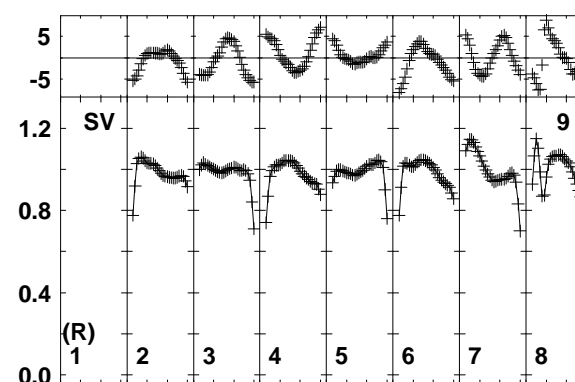

Plot file version 2 created 24-SEP-2015 11:51:15
 EP093B.UVDATA.1
 Freq = 1.5950 GHz, Bw = 16.000 MH Bandpass table # 1

Lower frame: BP ampl Top frame: BP phase
 Bandpass table spectrum Antenna: *
 Timerange: 00/00:00:01 to 999/00:00:00

Plot file version 3 created 24-SEP-2015 11:51:15
 EP093B.UVDATA.1
 Freq = 1.5950 GHz, Bw = 16.000 MH Bandpass table # 1

Lower frame: BP ampl Top frame: BP phase
 Bandpass table spectrum Antenna: *
 Timerange: 00/00:00:01 to 999/00:00:00