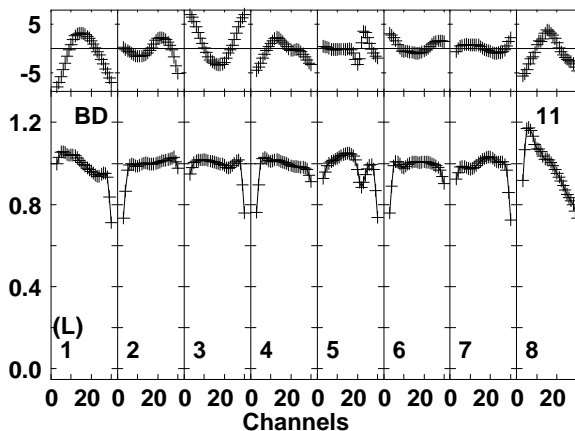

Plot file version 2 created 24-SEP-2015 11:51:15
 EP093B.UVDATA.1
 Freq = 1.5950 GHz, Bw = 16.000 MH Bandpass table # 1

Lower frame: BP ampl Top frame: BP phase
 Bandpass table spectrum Antenna: *
 Timerange: 00/00:00:01 to 999/00:00:00

Plot file version 3 created 24-SEP-2015 11:51:15
 EP093B.UVDATA.1
 Freq = 1.5950 GHz, Bw = 16.000 MH Bandpass table # 1

Lower frame: BP ampl Top frame: BP phase
 Bandpass table spectrum Antenna: *
 Timerange: 00/00:00:01 to 999/00:00:00