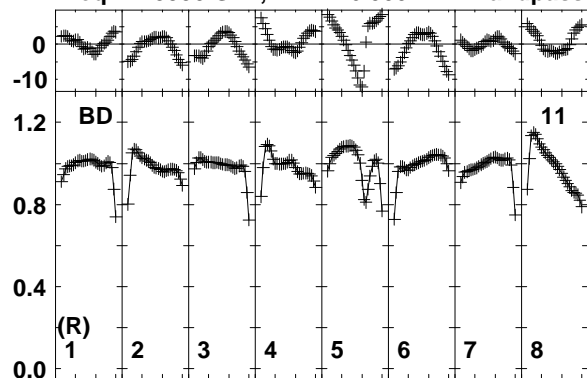

Plot file version 2 created 24-SEP-2015 11:51:15
 EP093B.UVDATA.1
 Freq = 1.5950 GHz, Bw = 16.000 MH Bandpass table # 1

Lower frame: BP ampl Top frame: BP phase
 Bandpass table spectrum Antenna: *
 Timerange: 00/00:00:01 to 999/00:00:00

Plot file version 3 created 24-SEP-2015 11:51:15
 EP093B.UVDATA.1
 Freq = 1.5950 GHz, Bw = 16.000 MH Bandpass table # 1

Lower frame: BP ampl Top frame: BP phase
 Bandpass table spectrum Antenna: *
 Timerange: 00/00:00:01 to 999/00:00:00