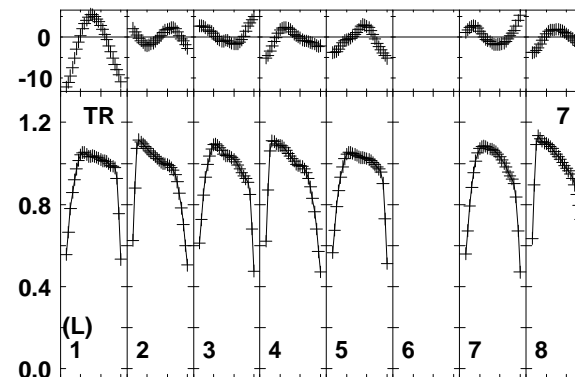

Plot file version 2 created 24-SEP-2015 11:51:15
 EP093B.UVDATA.1
 Freq = 1.5950 GHz, Bw = 16.000 MH Bandpass table # 1

Lower frame: BP ampl Top frame: BP phase
 Bandpass table spectrum Antenna: *
 Timerange: 00/00:00:01 to 999/00:00:00

Plot file version 3 created 24-SEP-2015 11:51:15
 EP093B.UVDATA.1
 Freq = 1.5950 GHz, Bw = 16.000 MH Bandpass table # 1

Lower frame: BP ampl Top frame: BP phase
 Bandpass table spectrum Antenna: *
 Timerange: 00/00:00:01 to 999/00:00:00