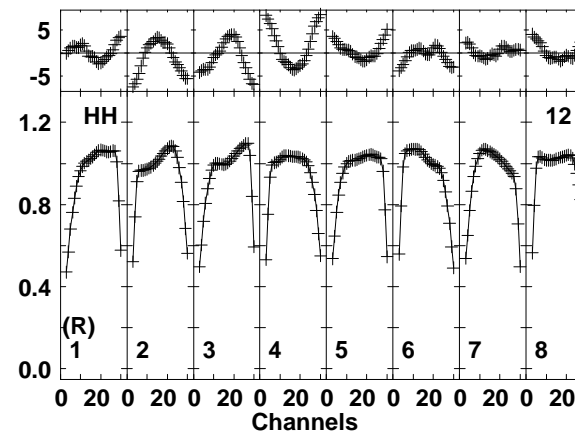

Plot file version 2 created 24-SEP-2015 11:51:15
 EP093B.UVDATA.1
 Freq = 1.5950 GHz, Bw = 16.000 MH Bandpass table # 1

Lower frame: BP ampl Top frame: BP phase
 Bandpass table spectrum Antenna: *
 Timerange: 00/00:00:01 to 999/00:00:00

Plot file version 3 created 24-SEP-2015 11:51:15
 EP093B.UVDATA.1
 Freq = 1.5950 GHz, Bw = 16.000 MH Bandpass table # 1

Lower frame: BP ampl Top frame: BP phase
 Bandpass table spectrum Antenna: *
 Timerange: 00/00:00:01 to 999/00:00:00