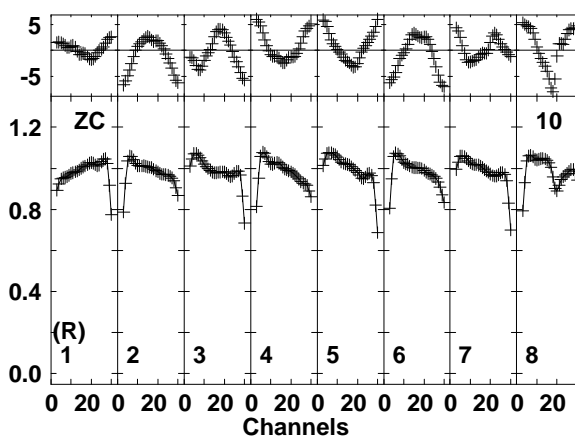

Plot file version 2 created 24-SEP-2015 11:51:15
 EP093B.UVDATA.1
 Freq = 1.5950 GHz, Bw = 16.000 MH Bandpass table # 1

Lower frame: BP ampl Top frame: BP phase
 Bandpass table spectrum Antenna: *
 Timerange: 00/00:00:01 to 999/00:00:00

Plot file version 3 created 24-SEP-2015 11:51:15
 EP093B.UVDATA.1
 Freq = 1.5950 GHz, Bw = 16.000 MH Bandpass table # 1

Lower frame: BP ampl Top frame: BP phase
 Bandpass table spectrum Antenna: *
 Timerange: 00/00:00:01 to 999/00:00:00