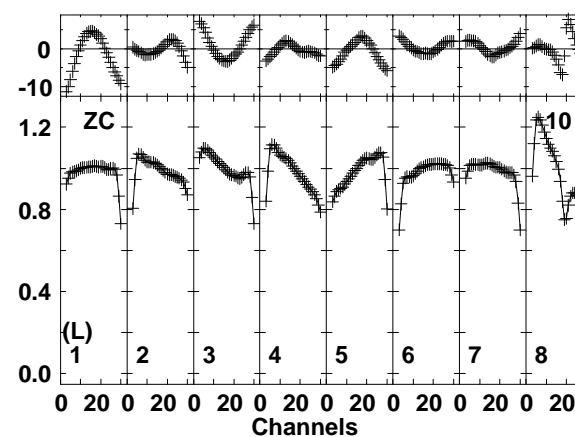

Plot file version 2 created 24-SEP-2015 11:51:15
 EP093B.UVDATA.1
 Freq = 1.5950 GHz, Bw = 16.000 MH Bandpass table # 1

Lower frame: BP ampl Top frame: BP phase
 Bandpass table spectrum Antenna: *
 Timerange: 00/00:00:01 to 999/00:00:00

Plot file version 3 created 24-SEP-2015 11:51:15
 EP093B.UVDATA.1
 Freq = 1.5950 GHz, Bw = 16.000 MH Bandpass table # 1

Lower frame: BP ampl Top frame: BP phase
 Bandpass table spectrum Antenna: *
 Timerange: 00/00:00:01 to 999/00:00:00