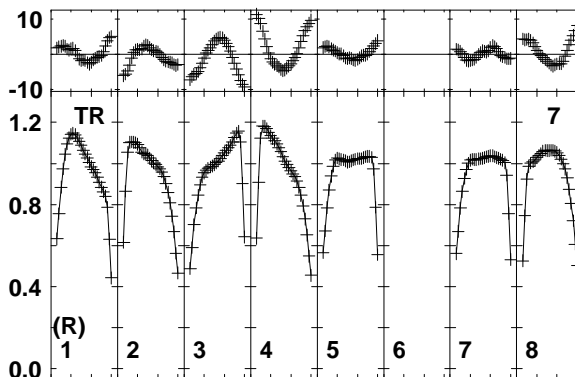

Plot file version 2 created 24-SEP-2015 11:51:15
 EP093B.UVDATA.1
 Freq = 1.5950 GHz, Bw = 16.000 MH Bandpass table # 1

Lower frame: BP ampl Top frame: BP phase
 Bandpass table spectrum Antenna: *
 Timerange: 00/00:00:01 to 999/00:00:00

Plot file version 3 created 24-SEP-2015 11:51:15
 EP093B.UVDATA.1
 Freq = 1.5950 GHz, Bw = 16.000 MH Bandpass table # 1

Lower frame: BP ampl Top frame: BP phase
 Bandpass table spectrum Antenna: *
 Timerange: 00/00:00:01 to 999/00:00:00