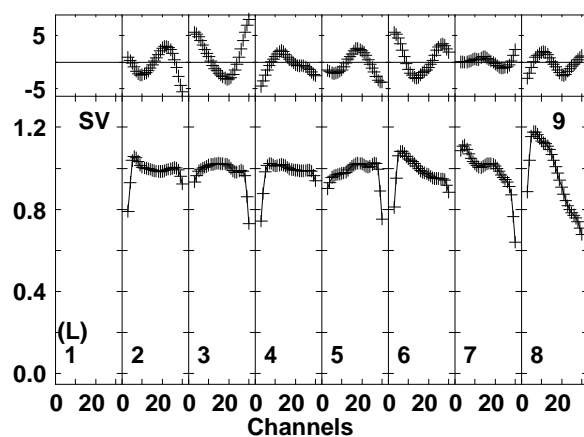

Plot file version 2 created 24-SEP-2015 11:51:15
 EP093B.UVDATA.1
 Freq = 1.5950 GHz, Bw = 16.000 MH Bandpass table # 1

Lower frame: BP ampl Top frame: BP phase
 Bandpass table spectrum Antenna: *
 Timerange: 00/00:00:01 to 999/00:00:00

Plot file version 3 created 24-SEP-2015 11:51:15
 EP093B.UVDATA.1
 Freq = 1.5950 GHz, Bw = 16.000 MH Bandpass table # 1

Lower frame: BP ampl Top frame: BP phase
 Bandpass table spectrum Antenna: *
 Timerange: 00/00:00:01 to 999/00:00:00