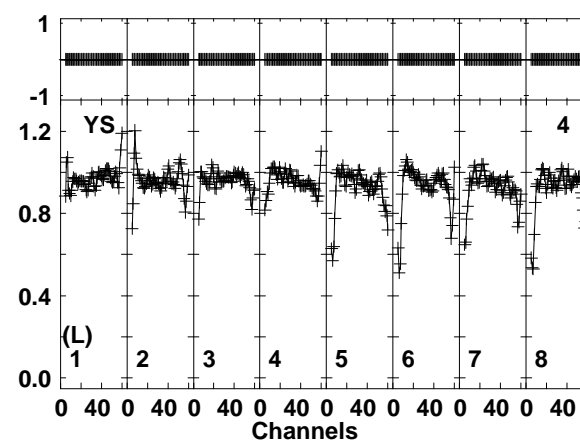

Plot file version 1 created 20-JUL-2017 17:48:58
 EP101B.UVDATA.1
 Freq = 43.1227 GHz, Bw = 16.000 MH Bandpass table # 1

Lower frame: BP ampl Top frame: BP phase
 Bandpass table spectrum Antenna: *
 Timerange: 00/00:00:01 to 999/00:00:00