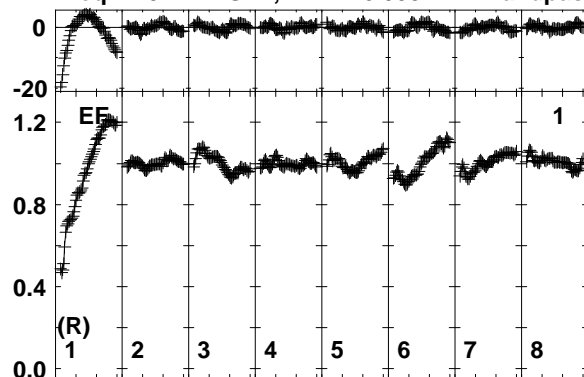

Plot file version 1 created 20-JUL-2017 17:48:58
 EP101B.UVDATA.1
 Freq = 43.1227 GHz, Bw = 16.000 MH Bandpass table # 1

Lower frame: BP ampl Top frame: BP phase
 Bandpass table spectrum Antenna: *
 Timerange: 00/00:00:01 to 999/00:00:00