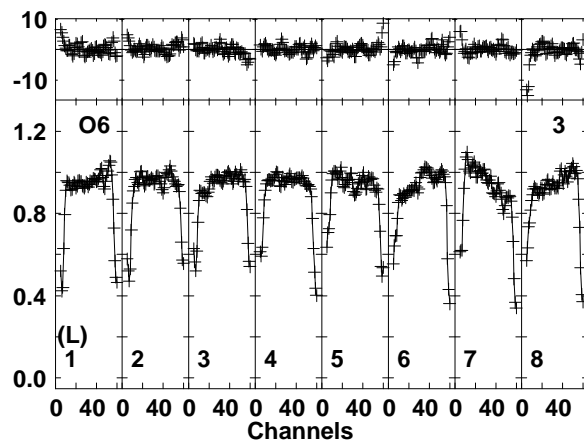

Plot file version 1 created 20-JUL-2017 17:48:58
 EP101B.UVDATA.1
 Freq = 43.1227 GHz, Bw = 16.000 MH Bandpass table # 1

Lower frame: BP ampl Top frame: BP phase
 Bandpass table spectrum Antenna: *
 Timerange: 00/00:00:01 to 999/00:00:00