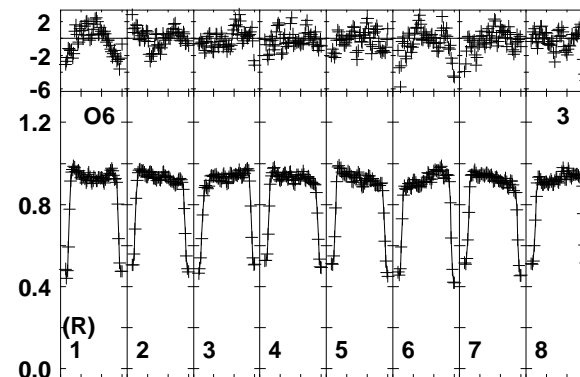

Plot file version 1 created 20-JUL-2017 17:48:58
 EP101B.UVDATA.1
 Freq = 43.1227 GHz, Bw = 16.000 MH Bandpass table # 1

Lower frame: BP ampl Top frame: BP phase
 Bandpass table spectrum Antenna: *
 Timerange: 00/00:00:01 to 999/00:00:00