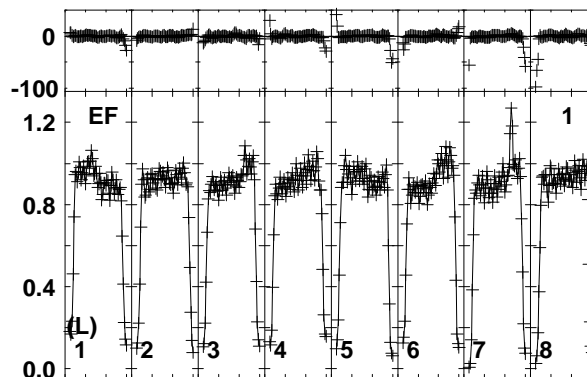

Plot file version 1 created 20-JUL-2017 17:48:58
 EP101B.UVDATA.1
 Freq = 43.1227 GHz, Bw = 16.000 MH Bandpass table # 1

Lower frame: BP ampl Top frame: BP phase
 Bandpass table spectrum Antenna: *
 Timerange: 00/00:00:01 to 999/00:00:00