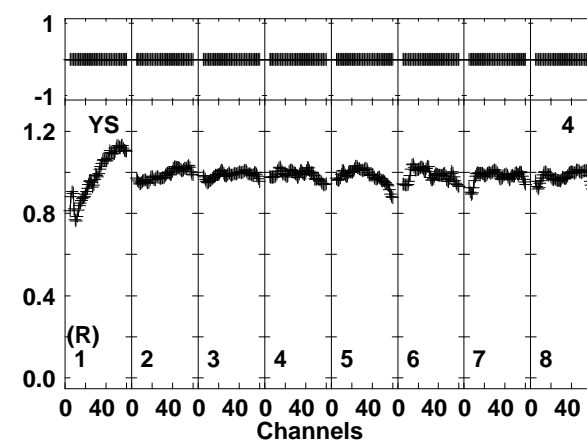

Plot file version 1 created 20-JUL-2017 17:48:58
 EP101B.UVDATA.1
 Freq = 43.1227 GHz, Bw = 16.000 MH Bandpass table # 1

Lower frame: BP ampl Top frame: BP phase
 Bandpass table spectrum Antenna: *
 Timerange: 00/00:00:01 to 999/00:00:00