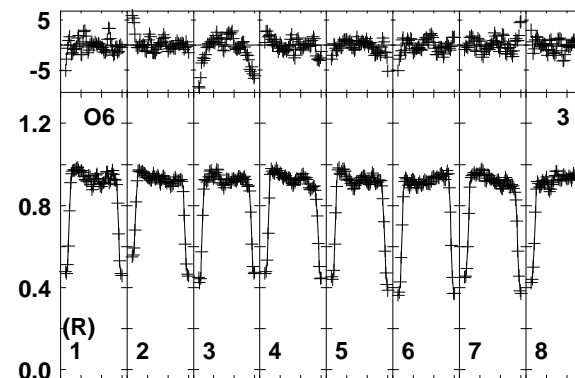

Plot file version 1 created 20-JUL-2017 23:12:01  
 EP101D.UVDATA.1  
 Freq = 43.1227 GHz, Bw = 16.000 MH Bandpass table # 1

Lower frame: BP ampl Top frame: BP phase  
 Bandpass table spectrum Antenna: \*  
 Timerange: 00/00:00:01 to 999/00:00:00