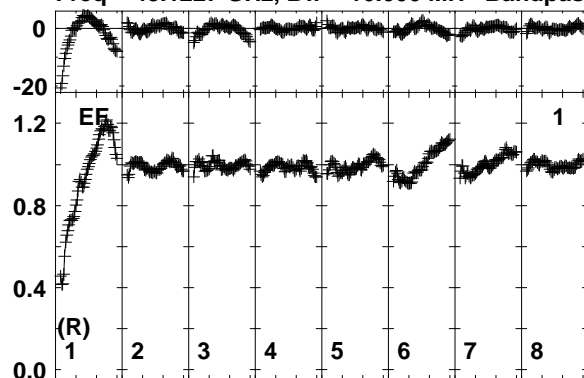

Plot file version 1 created 20-JUL-2017 23:12:01  
 EP101D.UVDATA.1  
 Freq = 43.1227 GHz, Bw = 16.000 MH Bandpass table # 1

Lower frame: BP ampl Top frame: BP phase  
 Bandpass table spectrum Antenna: \*  
 Timerange: 00/00:00:01 to 999/00:00:00