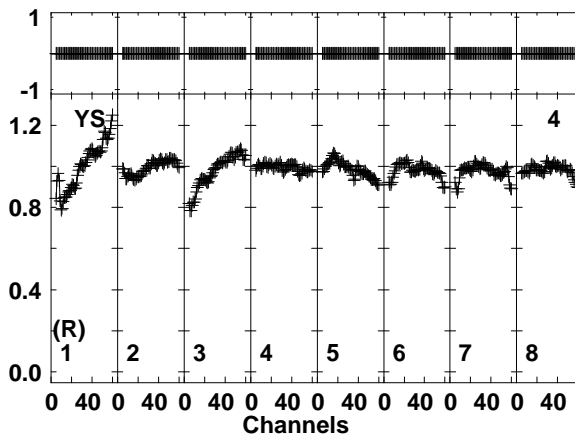

Plot file version 1 created 20-JUL-2017 23:12:01  
 EP101D.UVDATA.1  
 Freq = 43.1227 GHz, Bw = 16.000 MH Bandpass table # 1

Lower frame: BP ampl Top frame: BP phase  
 Bandpass table spectrum Antenna: \*  
 Timerange: 00/00:00:01 to 999/00:00:00