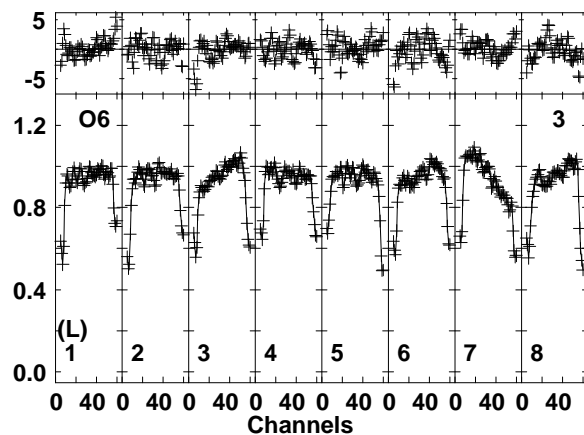

Plot file version 1 created 20-JUL-2017 23:12:01  
 EP101D.UVDATA.1  
 Freq = 43.1227 GHz, Bw = 16.000 MH Bandpass table # 1

Lower frame: BP ampl Top frame: BP phase  
 Bandpass table spectrum Antenna: \*  
 Timerange: 00/00:00:01 to 999/00:00:00