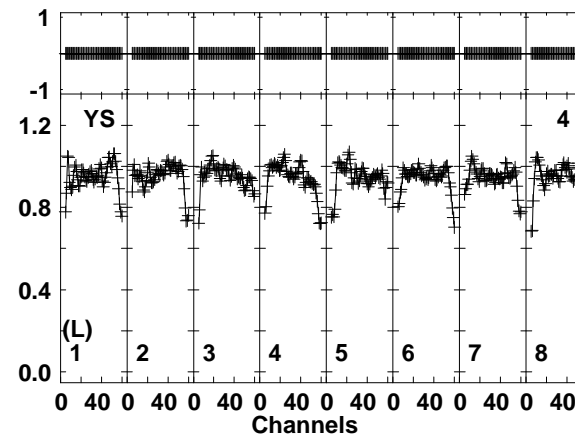

Plot file version 1 created 20-JUL-2017 23:12:01  
 EP101D.UVDATA.1  
 Freq = 43.1227 GHz, Bw = 16.000 MH Bandpass table # 1

Lower frame: BP ampl Top frame: BP phase  
 Bandpass table spectrum Antenna: \*  
 Timerange: 00/00:00:01 to 999/00:00:00