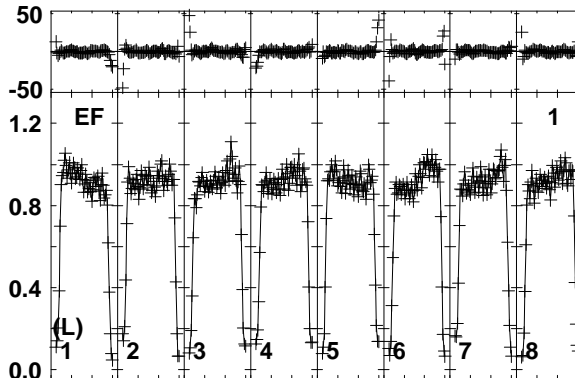

Plot file version 1 created 20-JUL-2017 23:12:01  
 EP101D.UVDATA.1  
 Freq = 43.1227 GHz, Bw = 16.000 MH Bandpass table # 1

Lower frame: BP ampl Top frame: BP phase  
 Bandpass table spectrum Antenna: \*  
 Timerange: 00/00:00:01 to 999/00:00:00