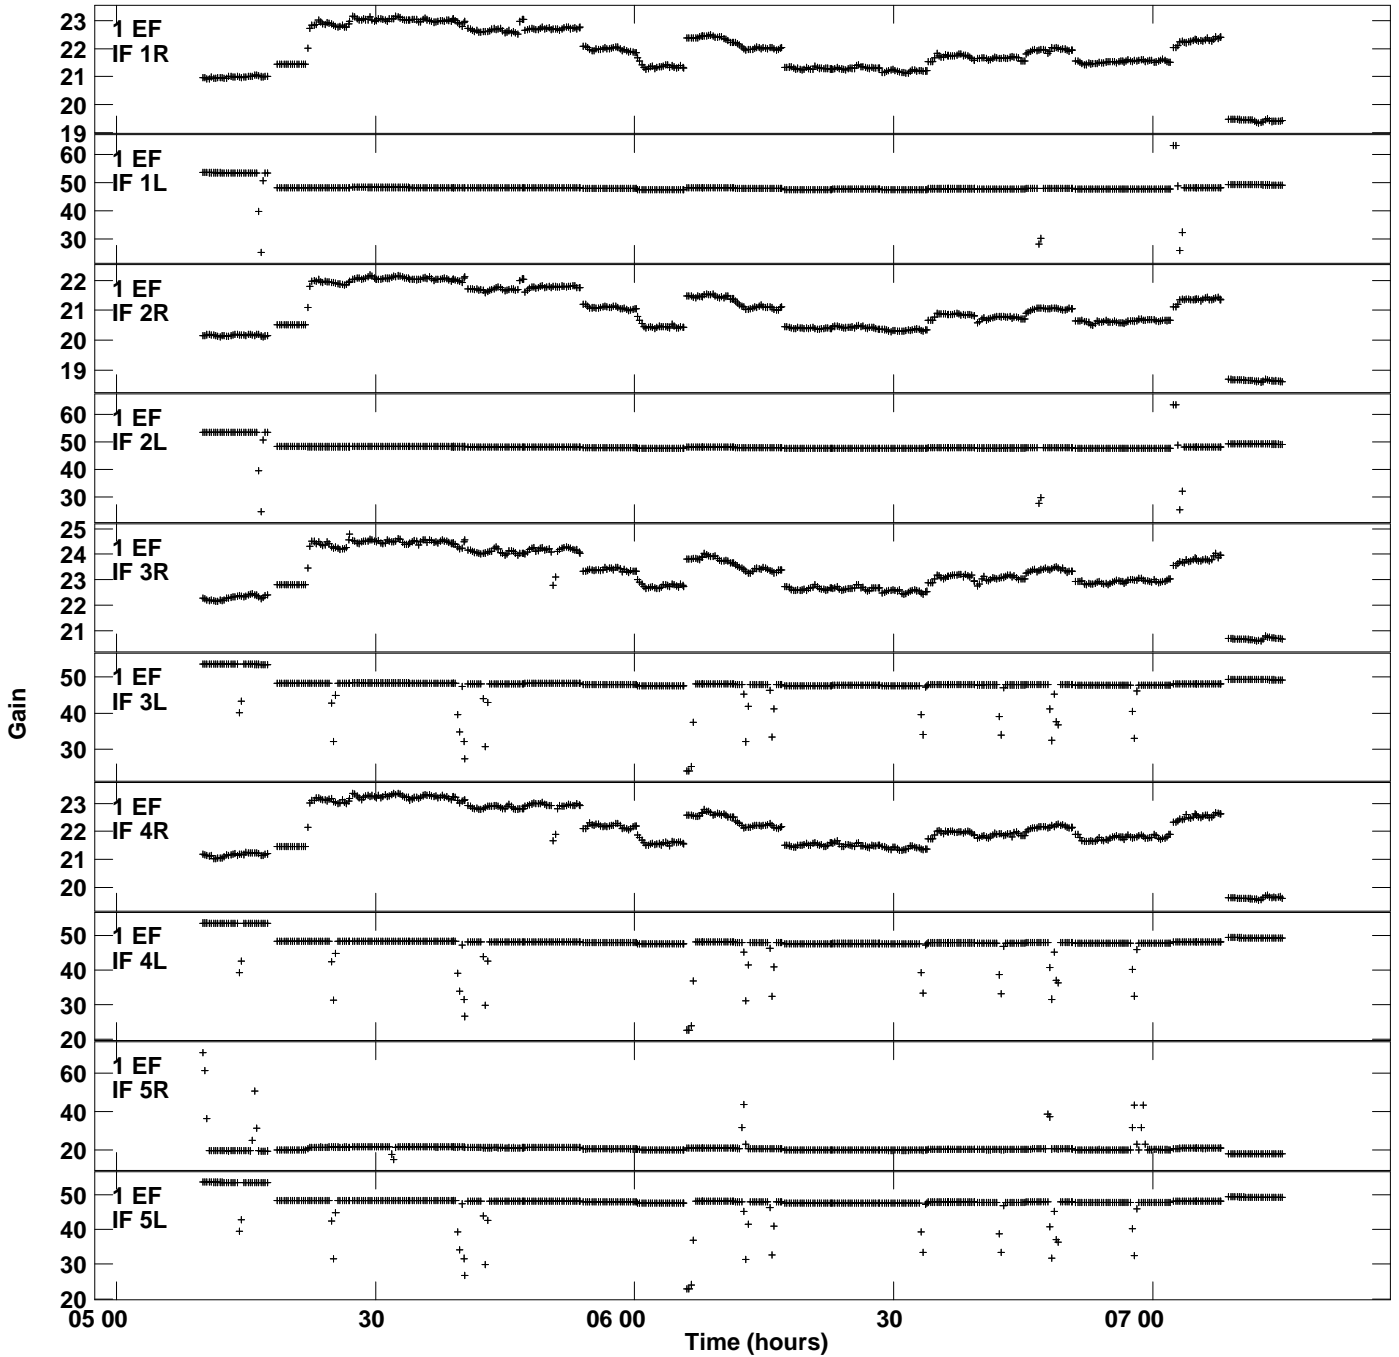

Plot file version 1 created 20-JUL-2017 22:50:05  
Gain amp vs UTC time for EP101D.UVDATA.1  
CL 2 Rpol & Lpol IF 1 - 8

Plot file version 2 created 20-JUL-2017 22:50:05  
Gain amp vs UTC time for EP101D.UVDATA.1  
CL 2 Rpol & Lpol IF 1 - 8

Plot file version 3 created 20-JUL-2017 22:50:05  
Gain amp vs UTC time for EP101D.UVDATA.1  
CL 2 Rpol & Lpol IF 1 - 8

Plot file version 4 created 20-JUL-2017 22:50:05  
Gain amp vs UTC time for EP101D.UVDATA.1  
CL 2 Rpol & Lpol IF 1 - 8

Plot file version 5 created 20-JUL-2017 22:50:05  
Gain amp vs UTC time for EP101D.UVDATA.1  
CL 2 Rpol & Lpol IF 1 - 8