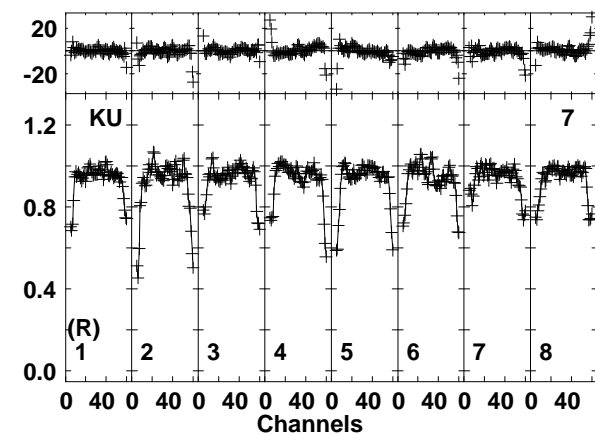

Plot file version 1 created 20-JUL-2017 23:17:12
 EP101E.UVDATA.1
 Freq = 43.1227 GHz, Bw = 16.000 MH Bandpass table # 1

Lower frame: BP ampl Top frame: BP phase
 Bandpass table spectrum Antenna: *
 Timerange: 00/00:00:01 to 999/00:00:00

Plot file version 2 created 20-JUL-2017 23:17:12
EP101E.UVDATA.1
Freq = 43.1227 GHz, Bw = 16.000 MH Bandpass table # 1

Lower frame: BP ampl Top frame: BP phase
Bandpass table spectrum Antenna: *
Timerange: 00/00:00:01 to 999/00:00:00