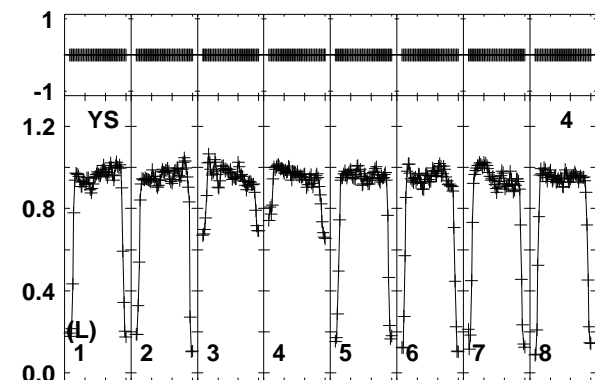

Plot file version 1 created 20-JUL-2017 23:17:12
 EP101E.UVDATA.1
 Freq = 43.1227 GHz, Bw = 16.000 MH Bandpass table # 1

Lower frame: BP ampl Top frame: BP phase
 Bandpass table spectrum Antenna: *
 Timerange: 00/00:00:01 to 999/00:00:00

Plot file version 2 created 20-JUL-2017 23:17:12
EP101E.UVDATA.1
Freq = 43.1227 GHz, Bw = 16.000 MH Bandpass table # 1

Lower frame: BP ampl Top frame: BP phase
Bandpass table spectrum Antenna: *
Timerange: 00/00:00:01 to 999/00:00:00