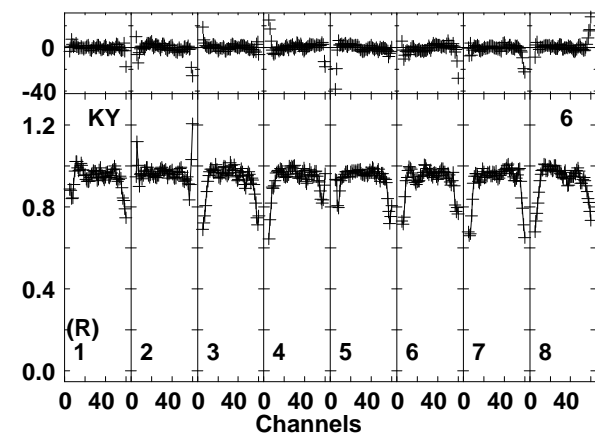

Plot file version 1 created 20-JUL-2017 23:17:12
 EP101E.UVDATA.1
 Freq = 43.1227 GHz, Bw = 16.000 MH Bandpass table # 1

Lower frame: BP ampl Top frame: BP phase
 Bandpass table spectrum Antenna: *
 Timerange: 00/00:00:01 to 999/00:00:00

Plot file version 2 created 20-JUL-2017 23:17:12
EP101E.UVDATA.1
Freq = 43.1227 GHz, Bw = 16.000 MH Bandpass table # 1

Lower frame: BP ampl Top frame: BP phase
Bandpass table spectrum Antenna: *
Timerange: 00/00:00:01 to 999/00:00:00