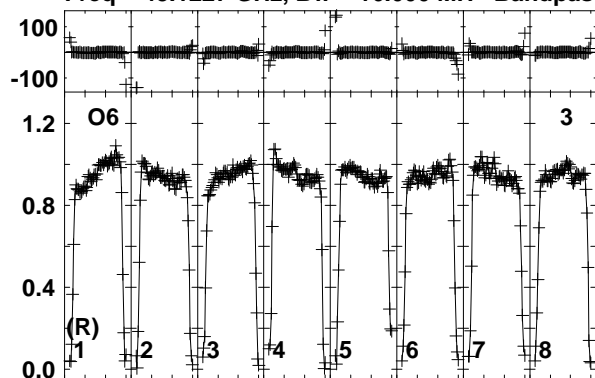

Plot file version 1 created 20-JUL-2017 23:17:12
 EP101E.UVDATA.1
 Freq = 43.1227 GHz, Bw = 16.000 MH Bandpass table # 1

Lower frame: BP ampl Top frame: BP phase
 Bandpass table spectrum Antenna: *
 Timerange: 00/00:00:01 to 999/00:00:00

Plot file version 2 created 20-JUL-2017 23:17:12
EP101E.UVDATA.1
Freq = 43.1227 GHz, Bw = 16.000 MH Bandpass table # 1

Lower frame: BP ampl Top frame: BP phase
Bandpass table spectrum Antenna: *
Timerange: 00/00:00:01 to 999/00:00:00