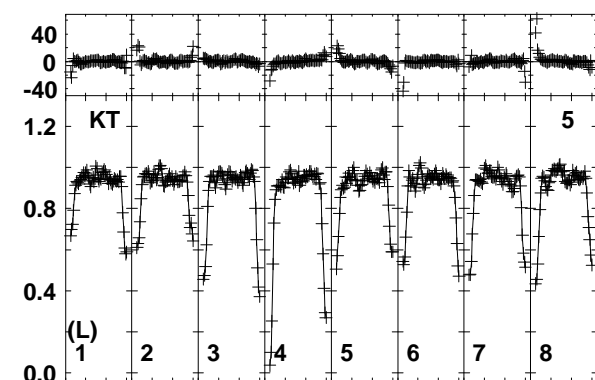

Plot file version 1 created 20-JUL-2017 23:17:12
 EP101E.UVDATA.1
 Freq = 43.1227 GHz, Bw = 16.000 MH Bandpass table # 1

Lower frame: BP ampl Top frame: BP phase
 Bandpass table spectrum Antenna: *
 Timerange: 00/00:00:01 to 999/00:00:00

Plot file version 2 created 20-JUL-2017 23:17:12
EP101E.UVDATA.1
Freq = 43.1227 GHz, Bw = 16.000 MH Bandpass table # 1

Lower frame: BP ampl Top frame: BP phase
Bandpass table spectrum Antenna: *
Timerange: 00/00:00:01 to 999/00:00:00