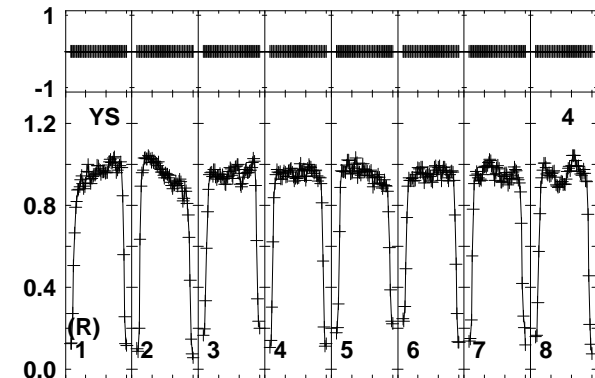

Plot file version 1 created 20-JUL-2017 23:17:12
 EP101E.UVDATA.1
 Freq = 43.1227 GHz, Bw = 16.000 MH Bandpass table # 1

Lower frame: BP ampl Top frame: BP phase
 Bandpass table spectrum Antenna: *
 Timerange: 00/00:00:01 to 999/00:00:00

Plot file version 2 created 20-JUL-2017 23:17:12
EP101E.UVDATA.1
Freq = 43.1227 GHz, Bw = 16.000 MH Bandpass table # 1

Lower frame: BP ampl Top frame: BP phase
Bandpass table spectrum Antenna: *
Timerange: 00/00:00:01 to 999/00:00:00