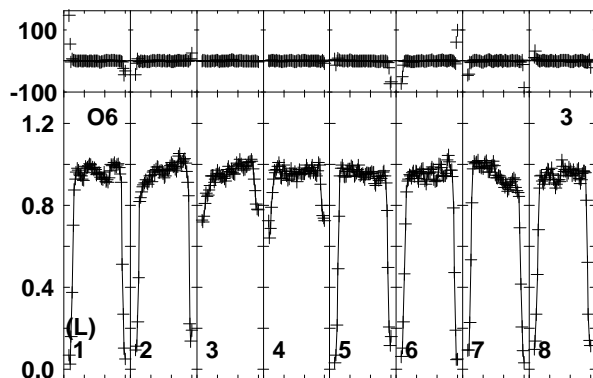

Plot file version 1 created 20-JUL-2017 23:17:12
 EP101E.UVDATA.1
 Freq = 43.1227 GHz, Bw = 16.000 MH Bandpass table # 1

Lower frame: BP ampl Top frame: BP phase
 Bandpass table spectrum Antenna: *
 Timerange: 00/00:00:01 to 999/00:00:00

Plot file version 2 created 20-JUL-2017 23:17:12
EP101E.UVDATA.1
Freq = 43.1227 GHz, Bw = 16.000 MH Bandpass table # 1

Lower frame: BP ampl Top frame: BP phase
Bandpass table spectrum Antenna: *
Timerange: 00/00:00:01 to 999/00:00:00