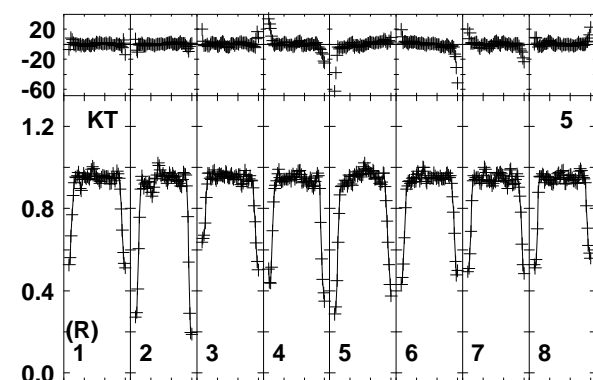

Plot file version 1 created 20-JUL-2017 23:17:12
 EP101E.UVDATA.1
 Freq = 43.1227 GHz, Bw = 16.000 MH Bandpass table # 1

Lower frame: BP ampl Top frame: BP phase
 Bandpass table spectrum Antenna: *
 Timerange: 00/00:00:01 to 999/00:00:00

Plot file version 2 created 20-JUL-2017 23:17:12
EP101E.UVDATA.1
Freq = 43.1227 GHz, Bw = 16.000 MH Bandpass table # 1

Lower frame: BP ampl Top frame: BP phase
Bandpass table spectrum Antenna: *
Timerange: 00/00:00:01 to 999/00:00:00