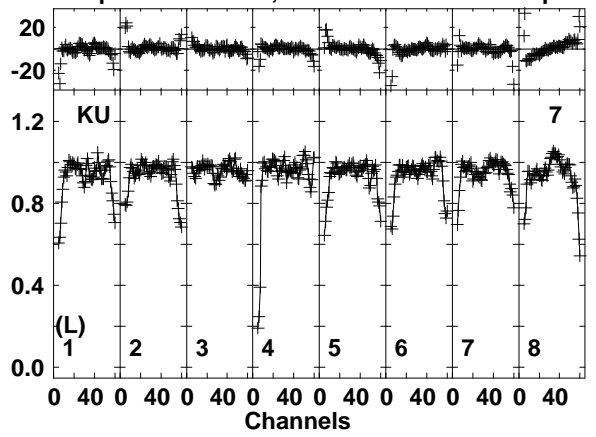

Plot file version 1 created 20-JUL-2017 23:17:12
 EP101E.UVDATA.1
 Freq = 43.1227 GHz, Bw = 16.000 MH Bandpass table # 1

Lower frame: BP ampl Top frame: BP phase
 Bandpass table spectrum Antenna: *
 Timerange: 00/00:00:01 to 999/00:00:00

Plot file version 2 created 20-JUL-2017 23:17:12
EP101E.UVDATA.1
Freq = 43.1227 GHz, Bw = 16.000 MH Bandpass table # 1

Lower frame: BP ampl Top frame: BP phase
Bandpass table spectrum Antenna: *
Timerange: 00/00:00:01 to 999/00:00:00