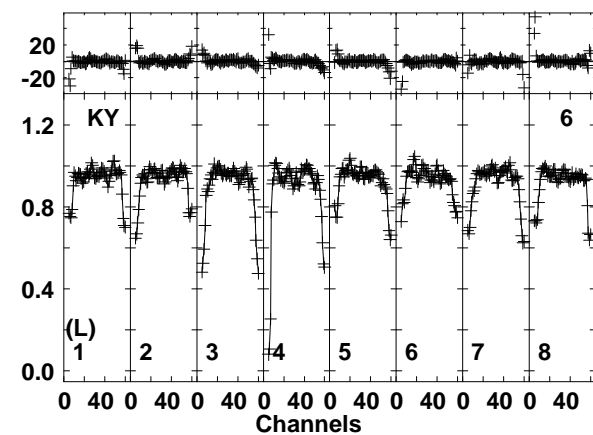

Plot file version 1 created 20-JUL-2017 23:17:12
 EP101E.UVDATA.1
 Freq = 43.1227 GHz, Bw = 16.000 MH Bandpass table # 1

Lower frame: BP ampl Top frame: BP phase
 Bandpass table spectrum Antenna: *
 Timerange: 00/00:00:01 to 999/00:00:00

Plot file version 2 created 20-JUL-2017 23:17:12
EP101E.UVDATA.1
Freq = 43.1227 GHz, Bw = 16.000 MH Bandpass table # 1

Lower frame: BP ampl Top frame: BP phase
Bandpass table spectrum Antenna: *
Timerange: 00/00:00:01 to 999/00:00:00