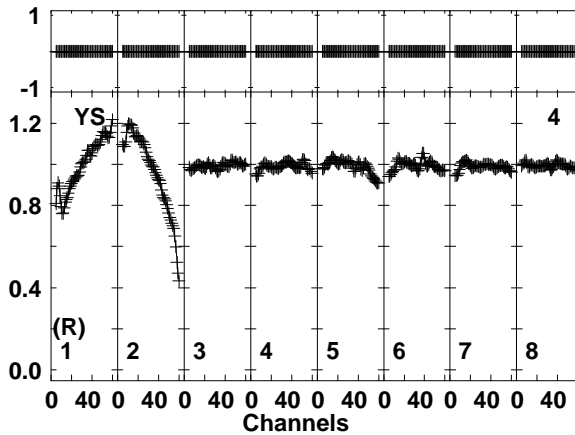

Plot file version 1 created 21-JUL-2017 00:21:12
 EP101F.UVDATA.1
 Freq = 43.1227 GHz, Bw = 16.000 MH Bandpass table # 1

Lower frame: BP ampl Top frame: BP phase
 Bandpass table spectrum Antenna: *
 Timerange: 00/00:00:01 to 999/00:00:00