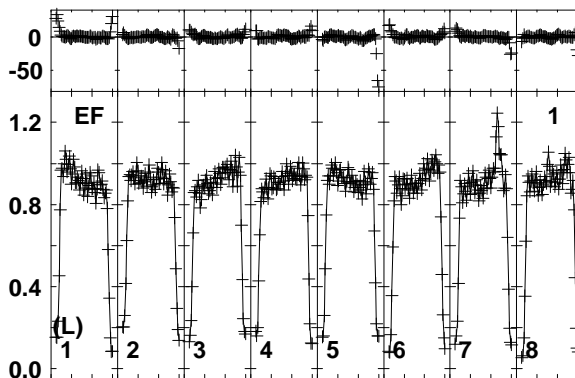

Plot file version 1 created 21-JUL-2017 00:21:12
 EP101F.UVDATA.1
 Freq = 43.1227 GHz, Bw = 16.000 MH Bandpass table # 1

Lower frame: BP ampl Top frame: BP phase
 Bandpass table spectrum Antenna: *
 Timerange: 00/00:00:01 to 999/00:00:00