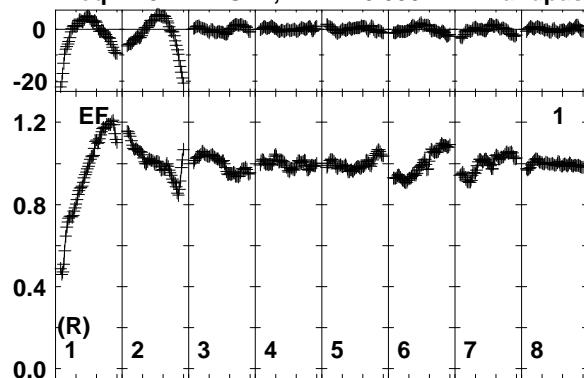

Plot file version 1 created 21-JUL-2017 00:21:12
 EP101F.UVDATA.1
 Freq = 43.1227 GHz, Bw = 16.000 MH Bandpass table # 1

Lower frame: BP ampl Top frame: BP phase
 Bandpass table spectrum Antenna: *
 Timerange: 00/00:00:01 to 999/00:00:00