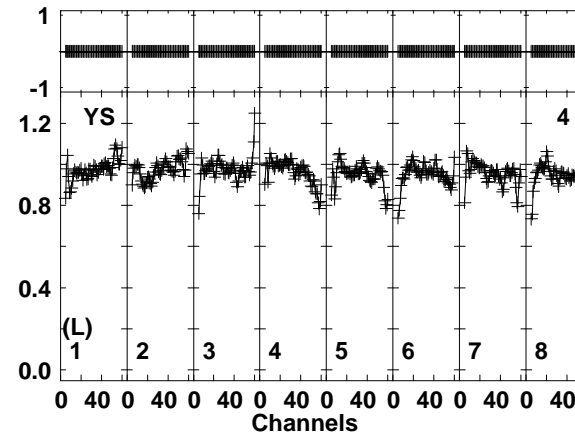

Plot file version 1 created 21-JUL-2017 00:21:12
 EP101F.UVDATA.1
 Freq = 43.1227 GHz, Bw = 16.000 MH Bandpass table # 1

Lower frame: BP ampl Top frame: BP phase
 Bandpass table spectrum Antenna: *
 Timerange: 00/00:00:01 to 999/00:00:00