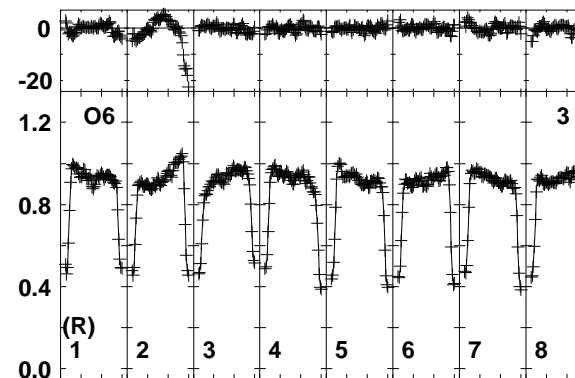

Plot file version 1 created 21-JUL-2017 00:21:12
 EP101F.UVDATA.1
 Freq = 43.1227 GHz, Bw = 16.000 MH Bandpass table # 1

Lower frame: BP ampl Top frame: BP phase
 Bandpass table spectrum Antenna: *
 Timerange: 00/00:00:01 to 999/00:00:00