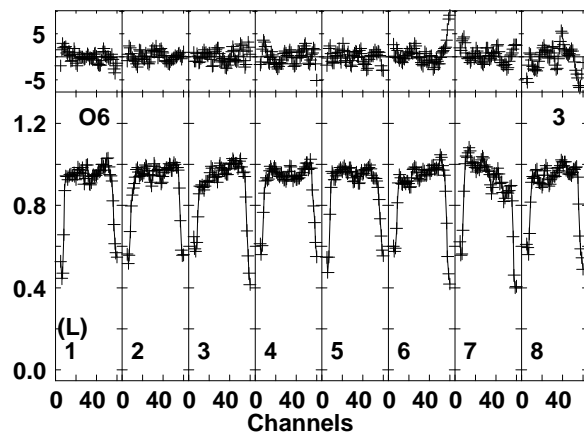

Plot file version 1 created 21-JUL-2017 00:21:12
 EP101F.UVDATA.1
 Freq = 43.1227 GHz, Bw = 16.000 MH Bandpass table # 1

Lower frame: BP ampl Top frame: BP phase
 Bandpass table spectrum Antenna: *
 Timerange: 00/00:00:01 to 999/00:00:00