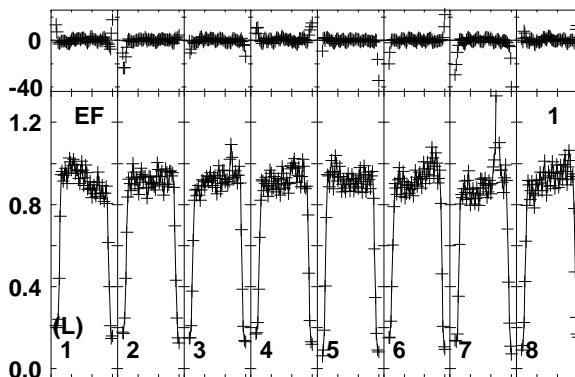

Plot file version 1 created 21-JUL-2017 00:53:38  
 EP101H.UVDATA.1  
 Freq = 43.1227 GHz, Bw = 16.000 MH Bandpass table # 1

Lower frame: BP ampl Top frame: BP phase  
 Bandpass table spectrum Antenna: \*  
 Timerange: 00/00:00:01 to 999/00:00:00