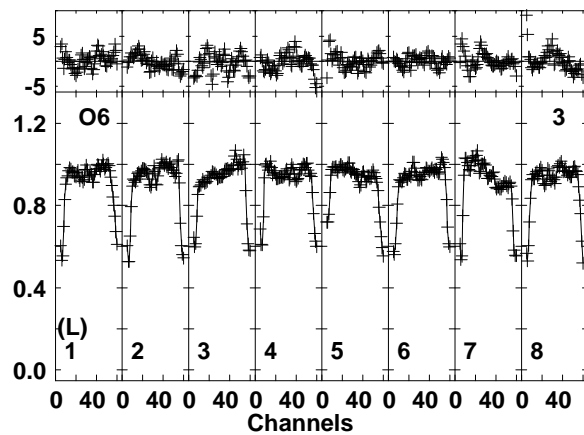

Plot file version 1 created 21-JUL-2017 00:53:38  
 EP101H.UVDATA.1  
 Freq = 43.1227 GHz, Bw = 16.000 MH Bandpass table # 1

Lower frame: BP ampl Top frame: BP phase  
 Bandpass table spectrum Antenna: \*  
 Timerange: 00/00:00:01 to 999/00:00:00