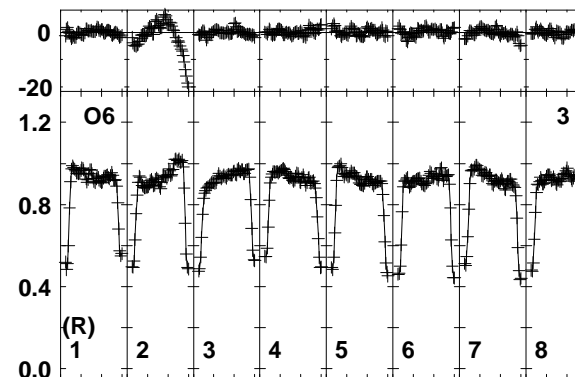

Plot file version 1 created 21-JUL-2017 00:53:38  
 EP101H.UVDATA.1  
 Freq = 43.1227 GHz, Bw = 16.000 MH Bandpass table # 1

Lower frame: BP ampl Top frame: BP phase  
 Bandpass table spectrum Antenna: \*  
 Timerange: 00/00:00:01 to 999/00:00:00