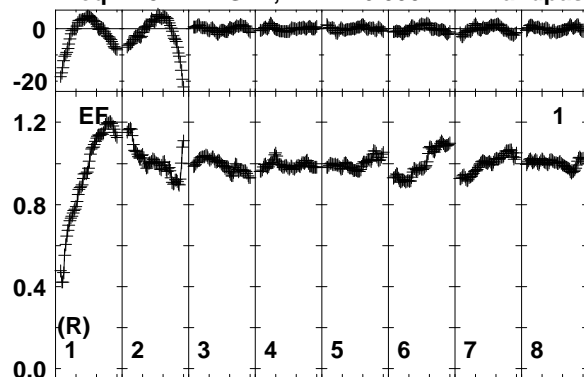

Plot file version 1 created 21-JUL-2017 00:53:38  
 EP101H.UVDATA.1  
 Freq = 43.1227 GHz, Bw = 16.000 MH Bandpass table # 1

Lower frame: BP ampl Top frame: BP phase  
 Bandpass table spectrum Antenna: \*  
 Timerange: 00/00:00:01 to 999/00:00:00