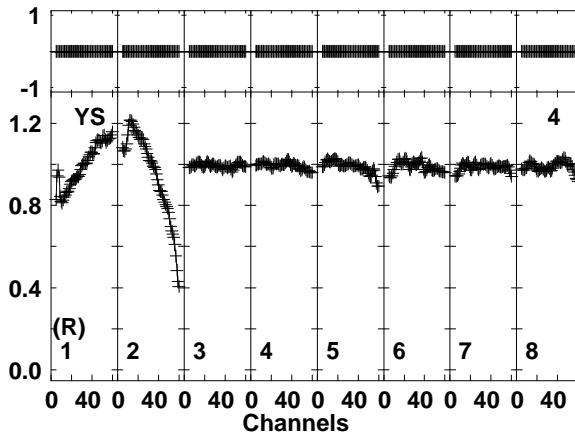

Plot file version 1 created 21-JUL-2017 00:53:38  
 EP101H.UVDATA.1  
 Freq = 43.1227 GHz, Bw = 16.000 MH Bandpass table # 1

Lower frame: BP ampl Top frame: BP phase  
 Bandpass table spectrum Antenna: \*  
 Timerange: 00/00:00:01 to 999/00:00:00