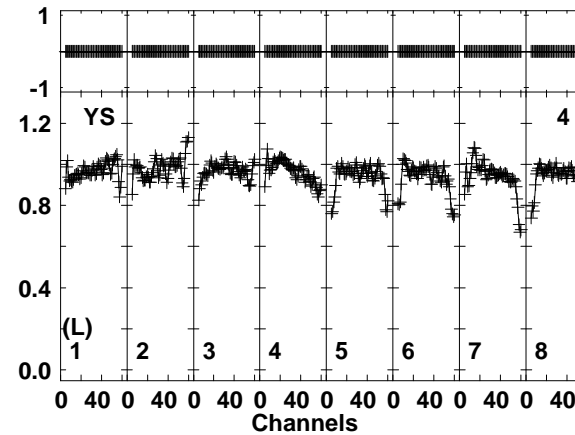

Plot file version 1 created 21-JUL-2017 00:53:38  
 EP101H.UVDATA.1  
 Freq = 43.1227 GHz, Bw = 16.000 MH Bandpass table # 1

Lower frame: BP ampl Top frame: BP phase  
 Bandpass table spectrum Antenna: \*  
 Timerange: 00/00:00:01 to 999/00:00:00