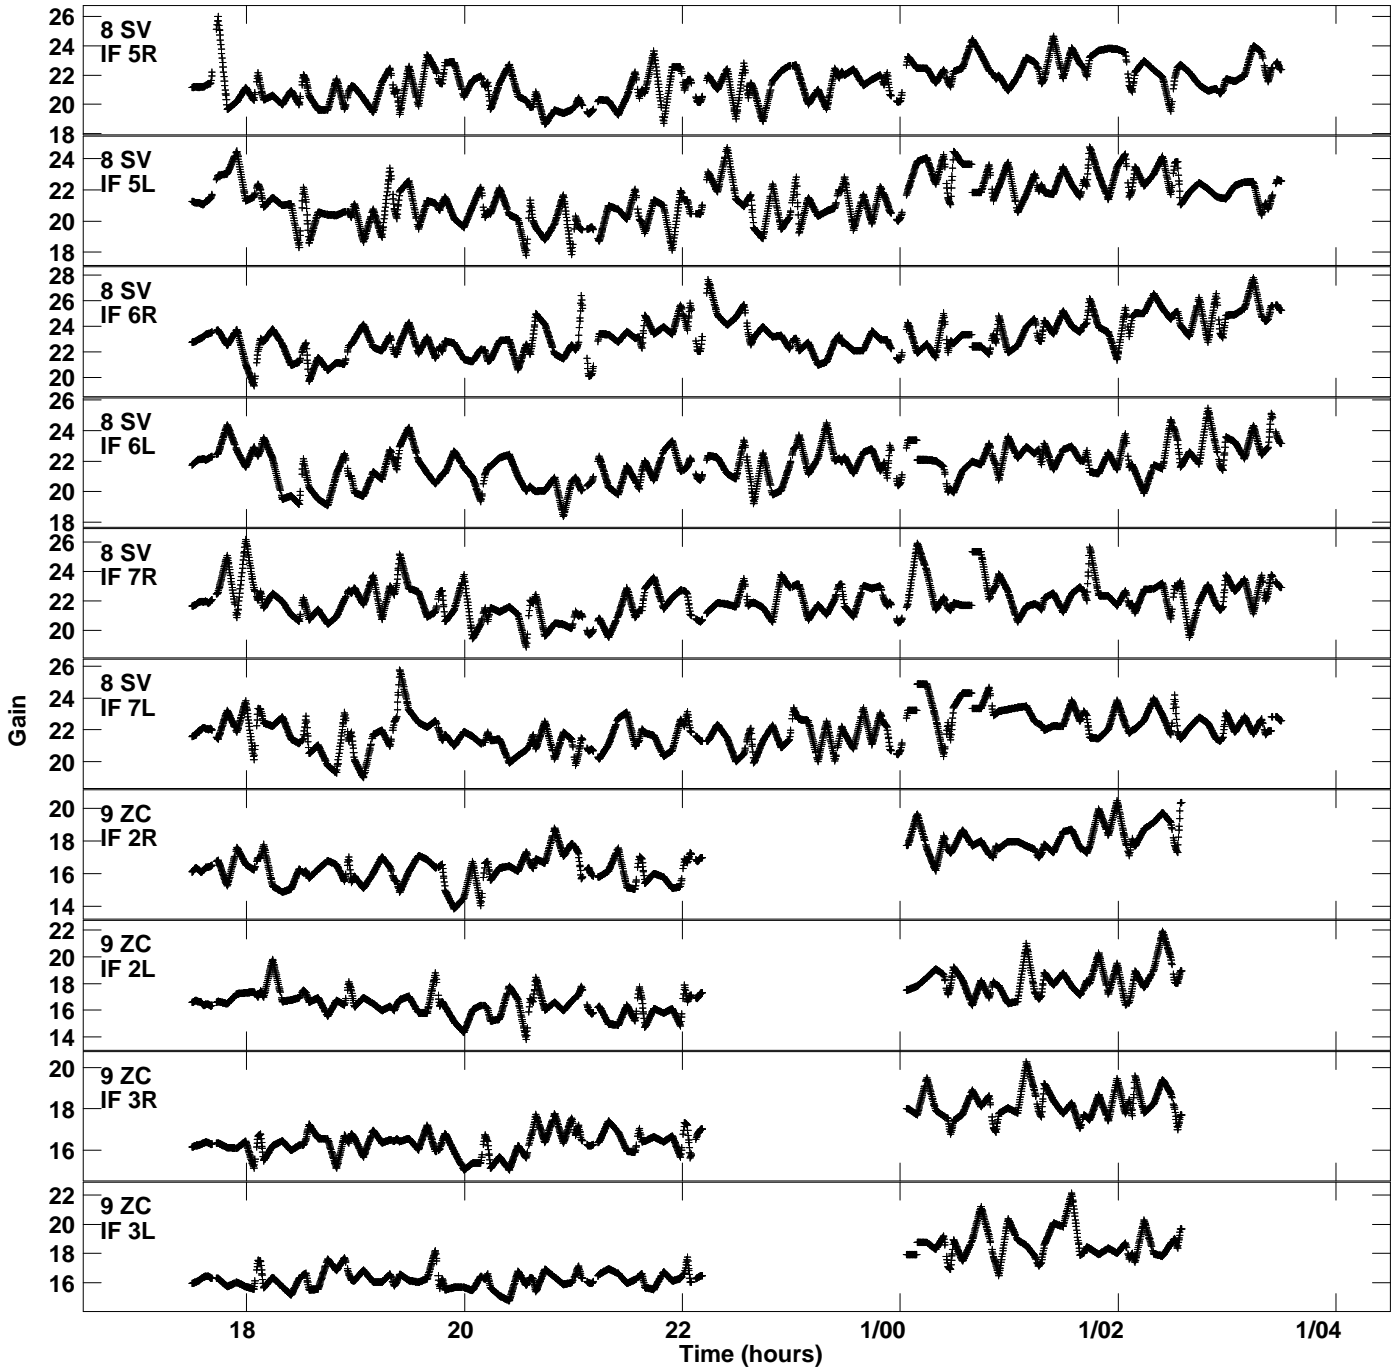

Plot file version 9 created 10-AUG-2017 15:12:55
Gain amp vs UTC time for EP102.TMP.1
CL 4 Rpol & Lpol IF 1 - 8