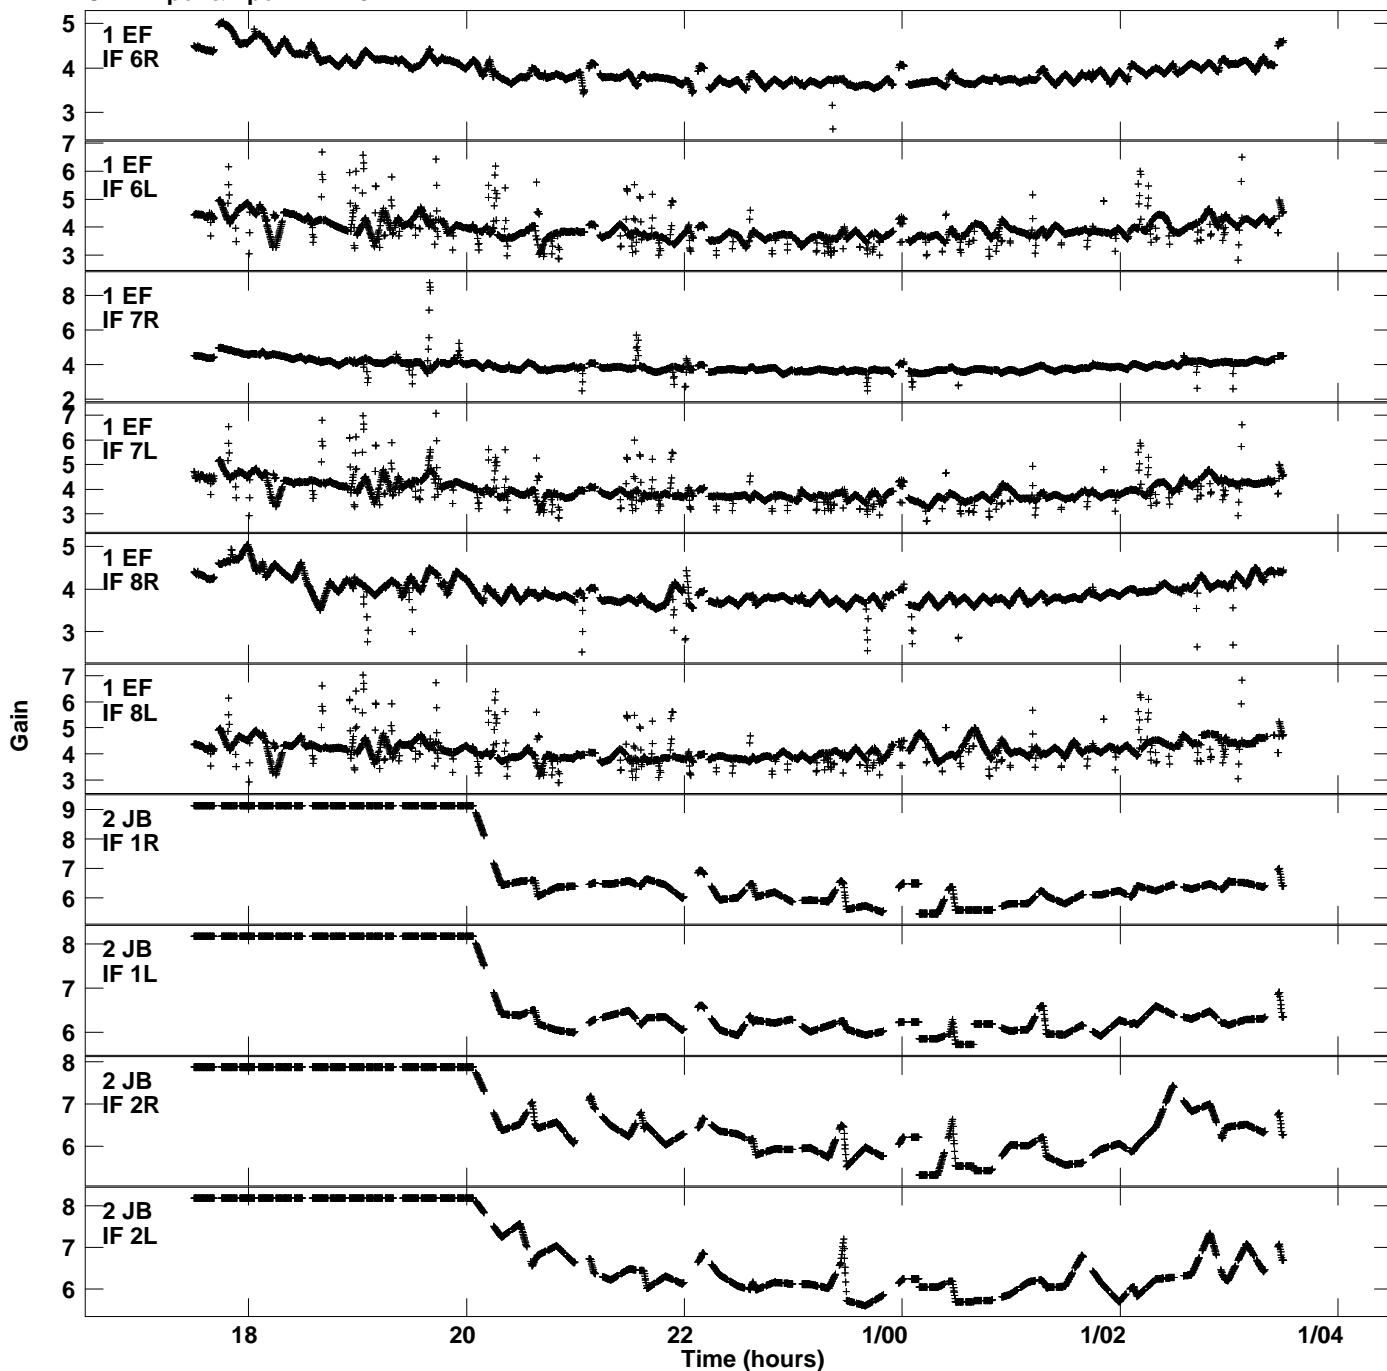

Plot file version 1 created 10-AUG-2017 15:12:55
Gain amp vs UTC time for EP102.TMP.1
CL 4 Rpol & Lpol IF 1 - 8

Plot file version 2 created 10-AUG-2017 15:12:55
Gain amp vs UTC time for EP102.TMP.1
CL 4 Rpol & Lpol IF 1 - 8

Plot file version 7 created 10-AUG-2017 15:12:55
Gain amp vs UTC time for EP102.TMP.1
CL 4 Rpol & Lpol IF 1 - 8

Plot file version 8 created 10-AUG-2017 15:12:55
Gain amp vs UTC time for EP102.TMP.1
CL 4 Rpol & Lpol IF 1 - 8