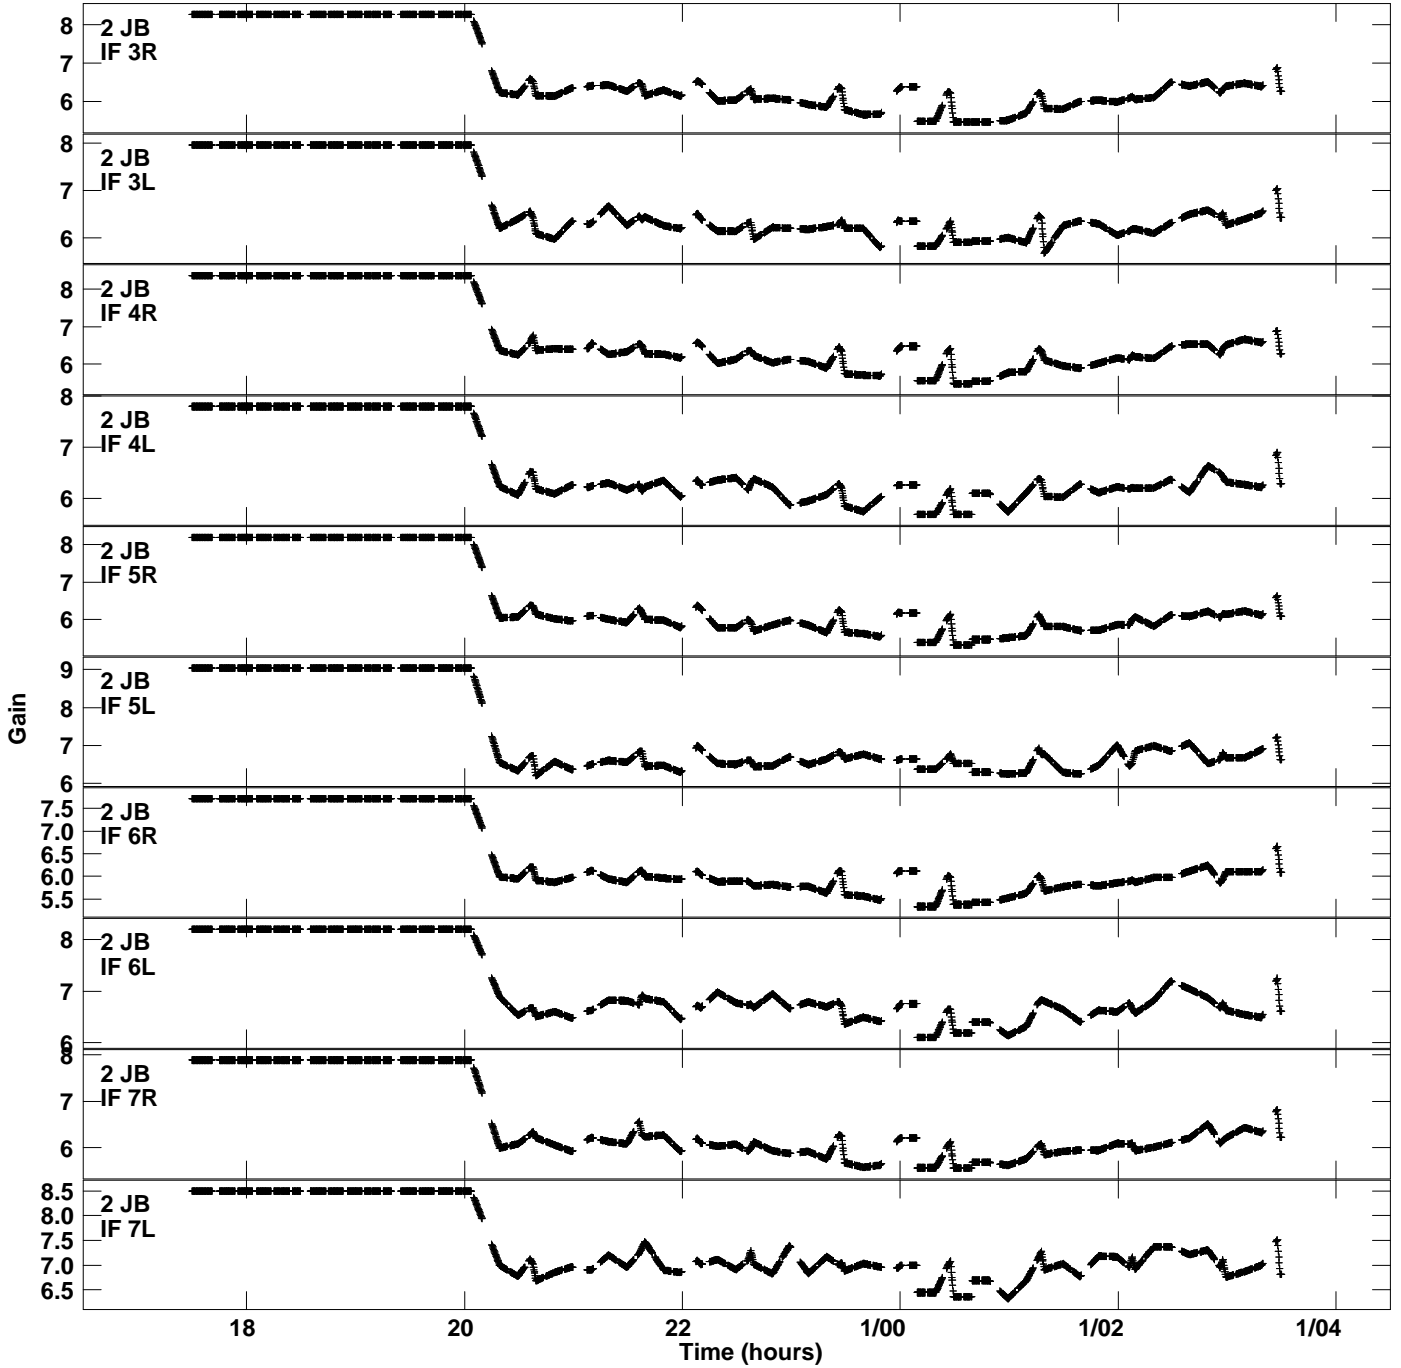

Plot file version 1 created 10-AUG-2017 15:12:55
Gain amp vs UTC time for EP102.TMP.1
CL 4 Rpol & Lpol IF 1 - 8

Plot file version 2 created 10-AUG-2017 15:12:55
Gain amp vs UTC time for EP102.TMP.1
CL 4 Rpol & Lpol IF 1 - 8

Plot file version 3 created 10-AUG-2017 15:12:55
Gain amp vs UTC time for EP102.TMP.1
CL 4 Rpol & Lpol IF 1 - 8

Plot file version 4 created 10-AUG-2017 15:12:55
Gain amp vs UTC time for EP102.TMP.1
CL 4 Rpol & Lpol IF 1 - 8