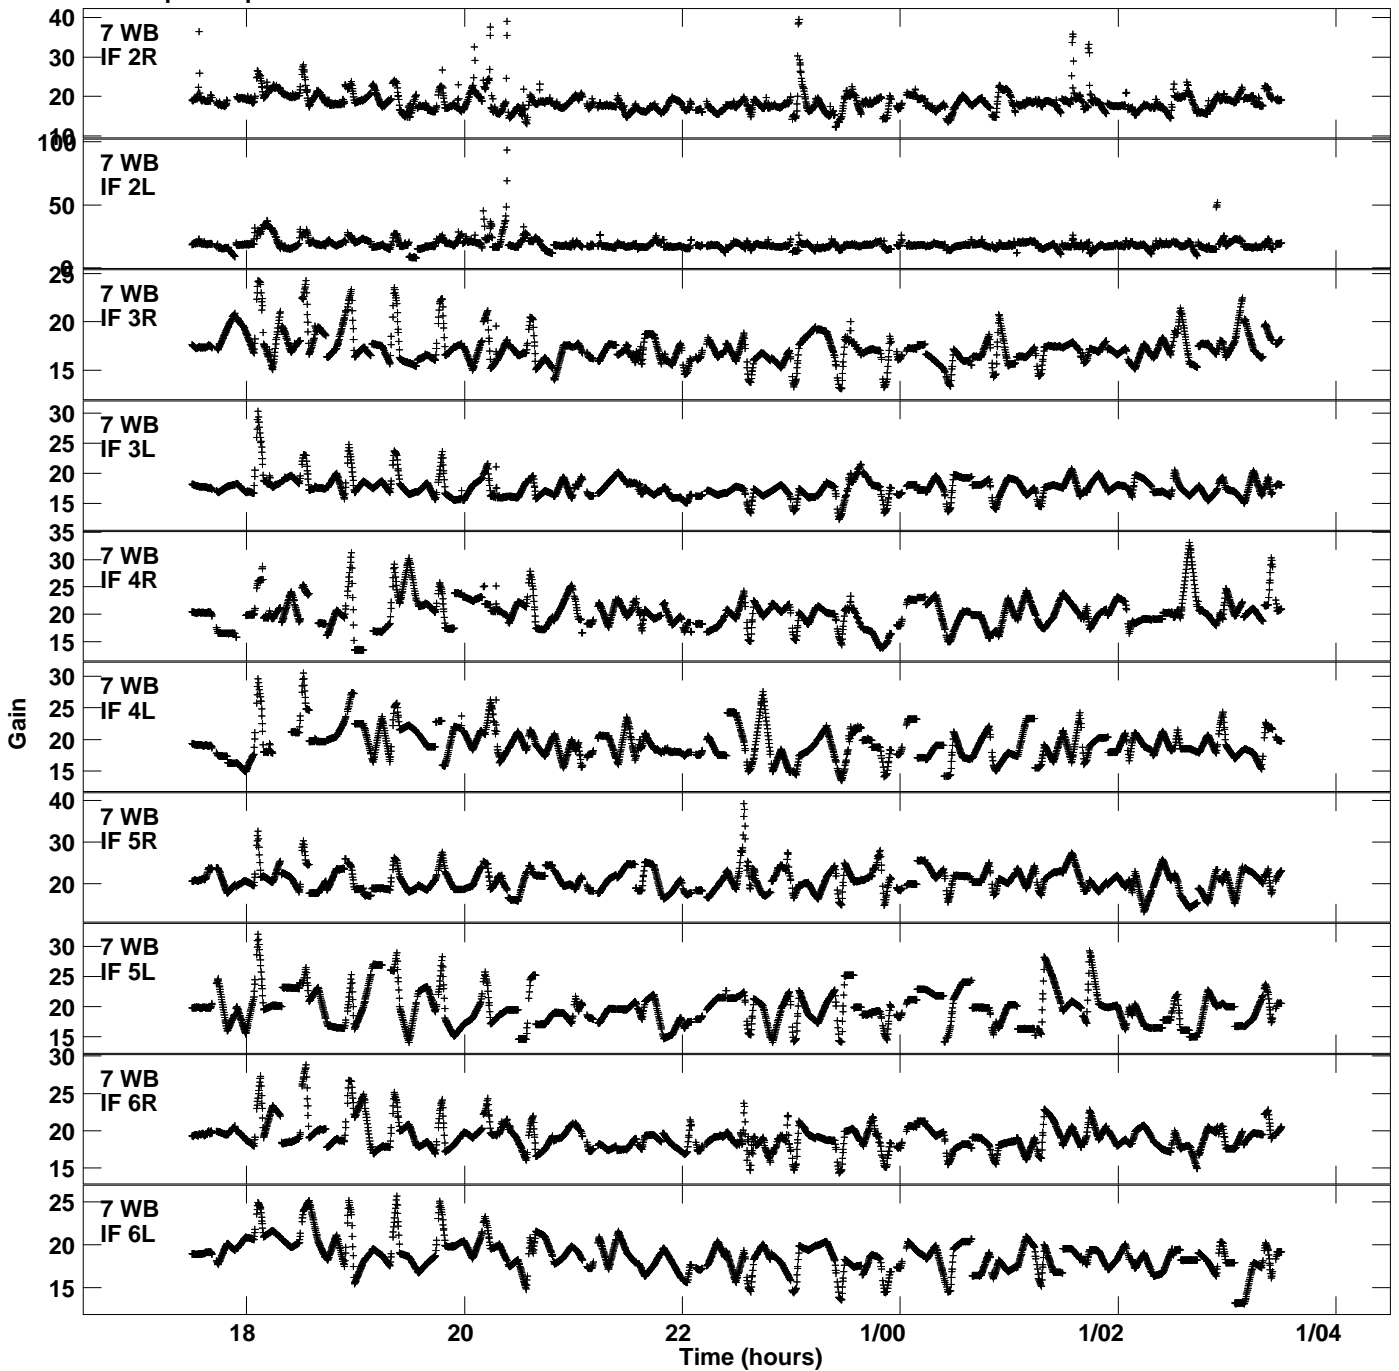

Plot file version 3 created 10-AUG-2017 15:12:55
Gain amp vs UTC time for EP102.TMP.1
CL 4 Rpol & Lpol IF 1 - 8

Plot file version 4 created 10-AUG-2017 15:12:55
Gain amp vs UTC time for EP102.TMP.1
CL 4 Rpol & Lpol IF 1 - 8

Plot file version 5 created 10-AUG-2017 15:12:55
Gain amp vs UTC time for EP102.TMP.1
CL 4 Rpol & Lpol IF 1 - 8

Plot file version 6 created 10-AUG-2017 15:12:55
Gain amp vs UTC time for EP102.TMP.1
CL 4 Rpol & Lpol IF 1 - 8

Plot file version 7 created 10-AUG-2017 15:12:55
Gain amp vs UTC time for EP102.TMP.1
CL 4 Rpol & Lpol IF 1 - 8

Plot file version 8 created 10-AUG-2017 15:12:55
Gain amp vs UTC time for EP102.TMP.1
CL 4 Rpol & Lpol IF 1 - 8