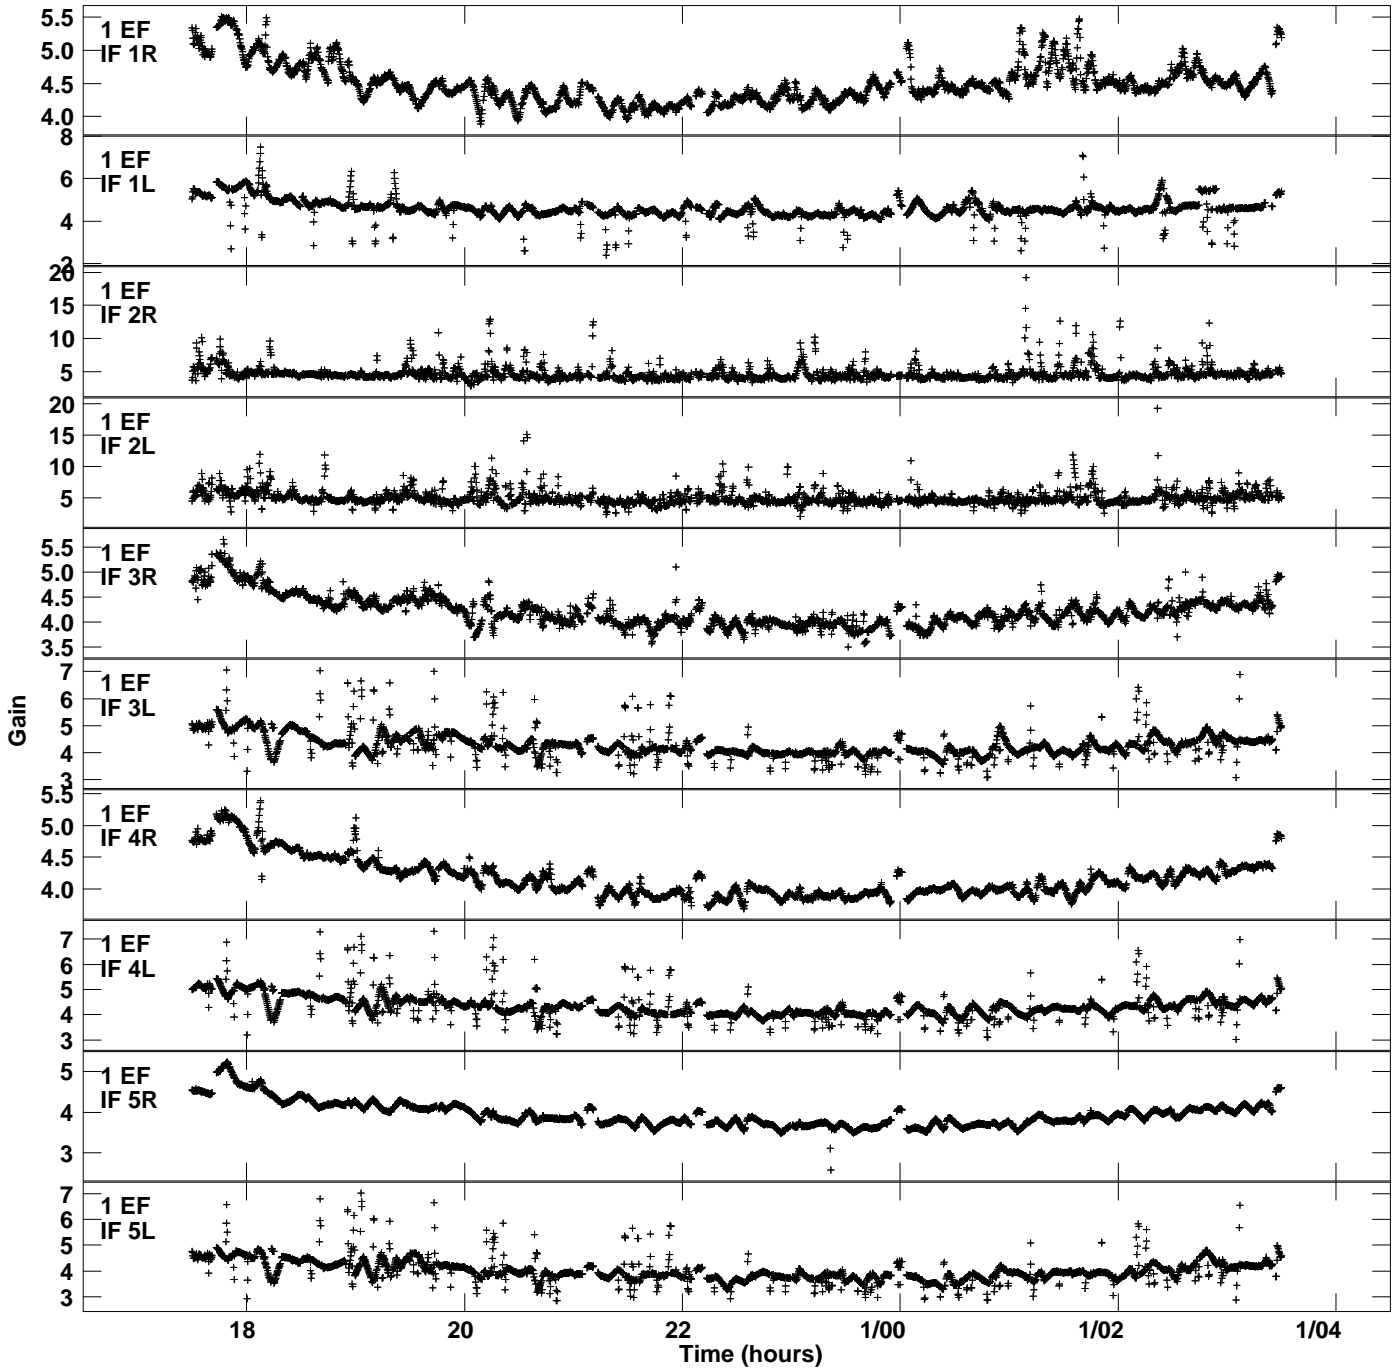

Plot file version 1 created 10-AUG-2017 15:12:55
Gain amp vs UTC time for EP102.TMP.1
CL 4 Rpol & Lpol IF 1 - 8

Plot file version 2 created 10-AUG-2017 15:12:55
Gain amp vs UTC time for EP102.TMP.1
CL 4 Rpol & Lpol IF 1 - 8

Plot file version 3 created 10-AUG-2017 15:12:55
Gain amp vs UTC time for EP102.TMP.1
CL 4 Rpol & Lpol IF 1 - 8

Plot file version 4 created 10-AUG-2017 15:12:55
Gain amp vs UTC time for EP102.TMP.1
CL 4 Rpol & Lpol IF 1 - 8

Plot file version 5 created 10-AUG-2017 15:12:55
Gain amp vs UTC time for EP102.TMP.1
CL 4 Rpol & Lpol IF 1 - 8

Plot file version 6 created 10-AUG-2017 15:12:55
Gain amp vs UTC time for EP102.TMP.1
CL 4 Rpol & Lpol IF 1 - 8

Plot file version 7 created 10-AUG-2017 15:12:55
Gain amp vs UTC time for EP102.TMP.1
CL 4 Rpol & Lpol IF 1 - 8

Plot file version 8 created 10-AUG-2017 15:12:55
Gain amp vs UTC time for EP102.TMP.1
CL 4 Rpol & Lpol IF 1 - 8