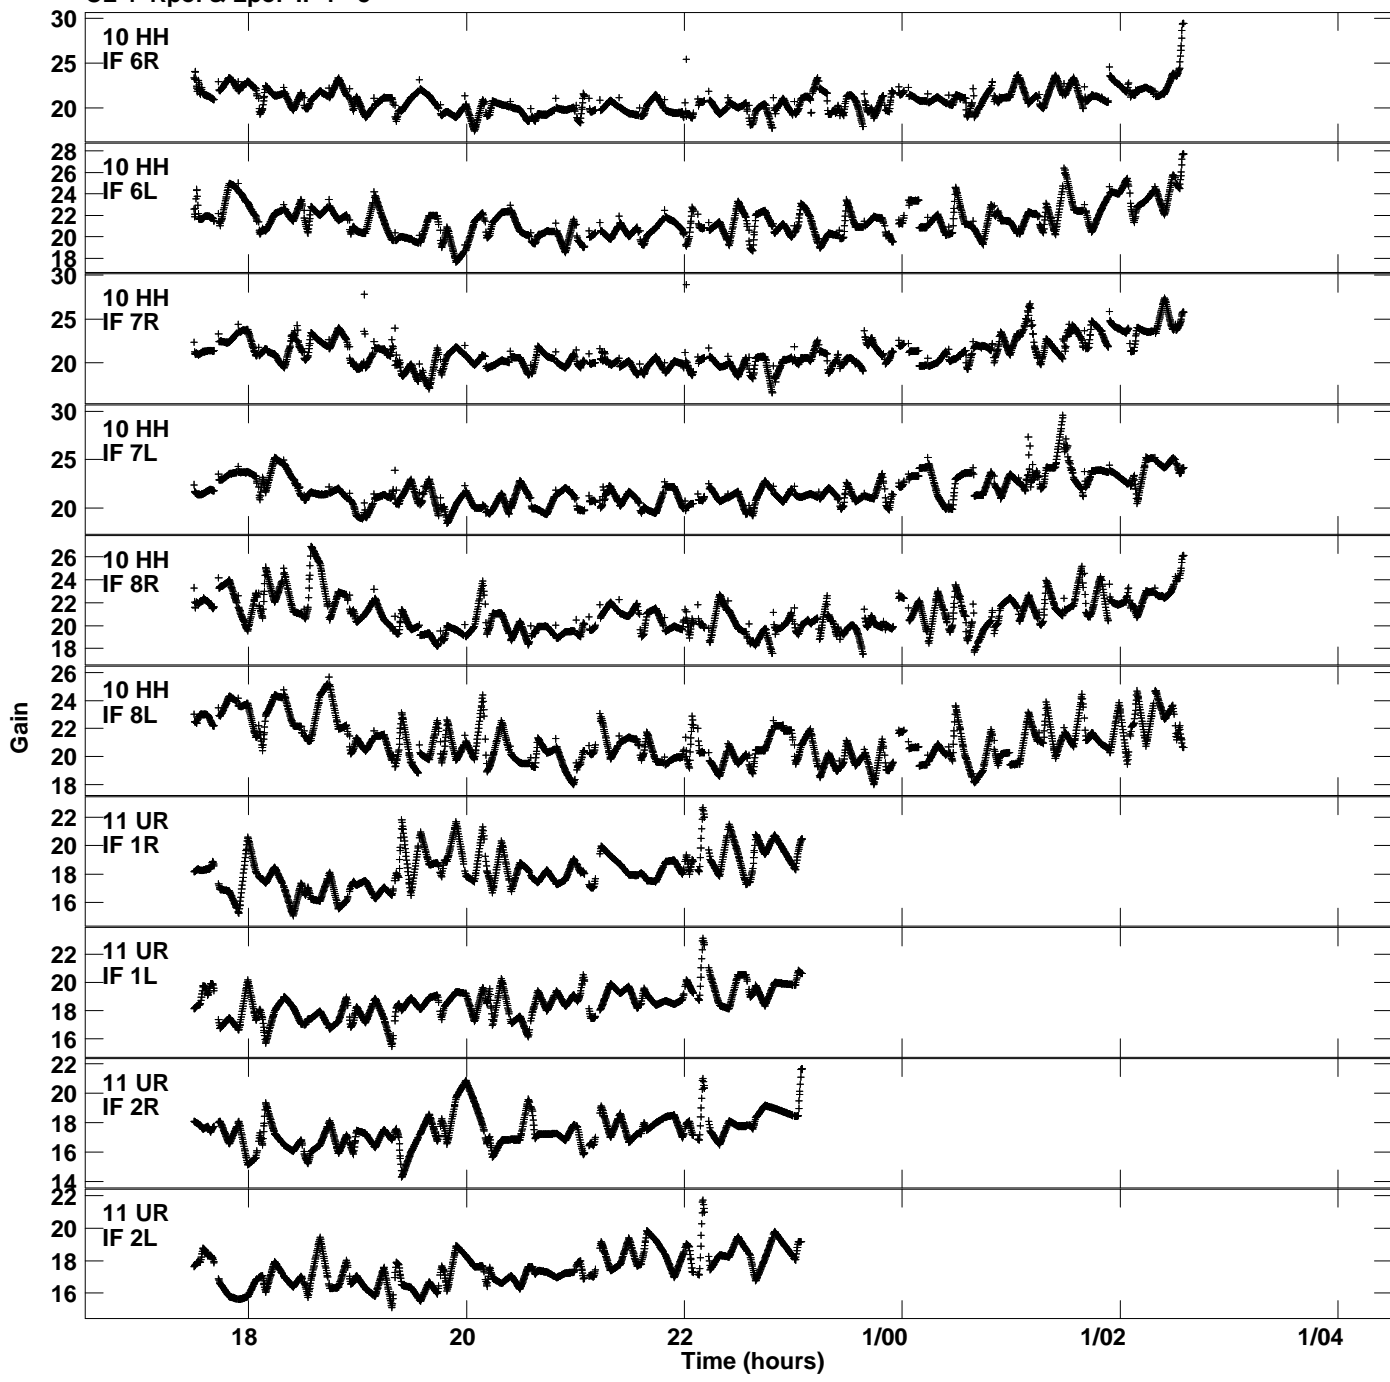

Plot file version 12 created 10-AUG-2017 15:12:55
Gain amp vs UTC time for EP102.TMP.1
CL 4 Rpol & Lpol IF 1 - 8