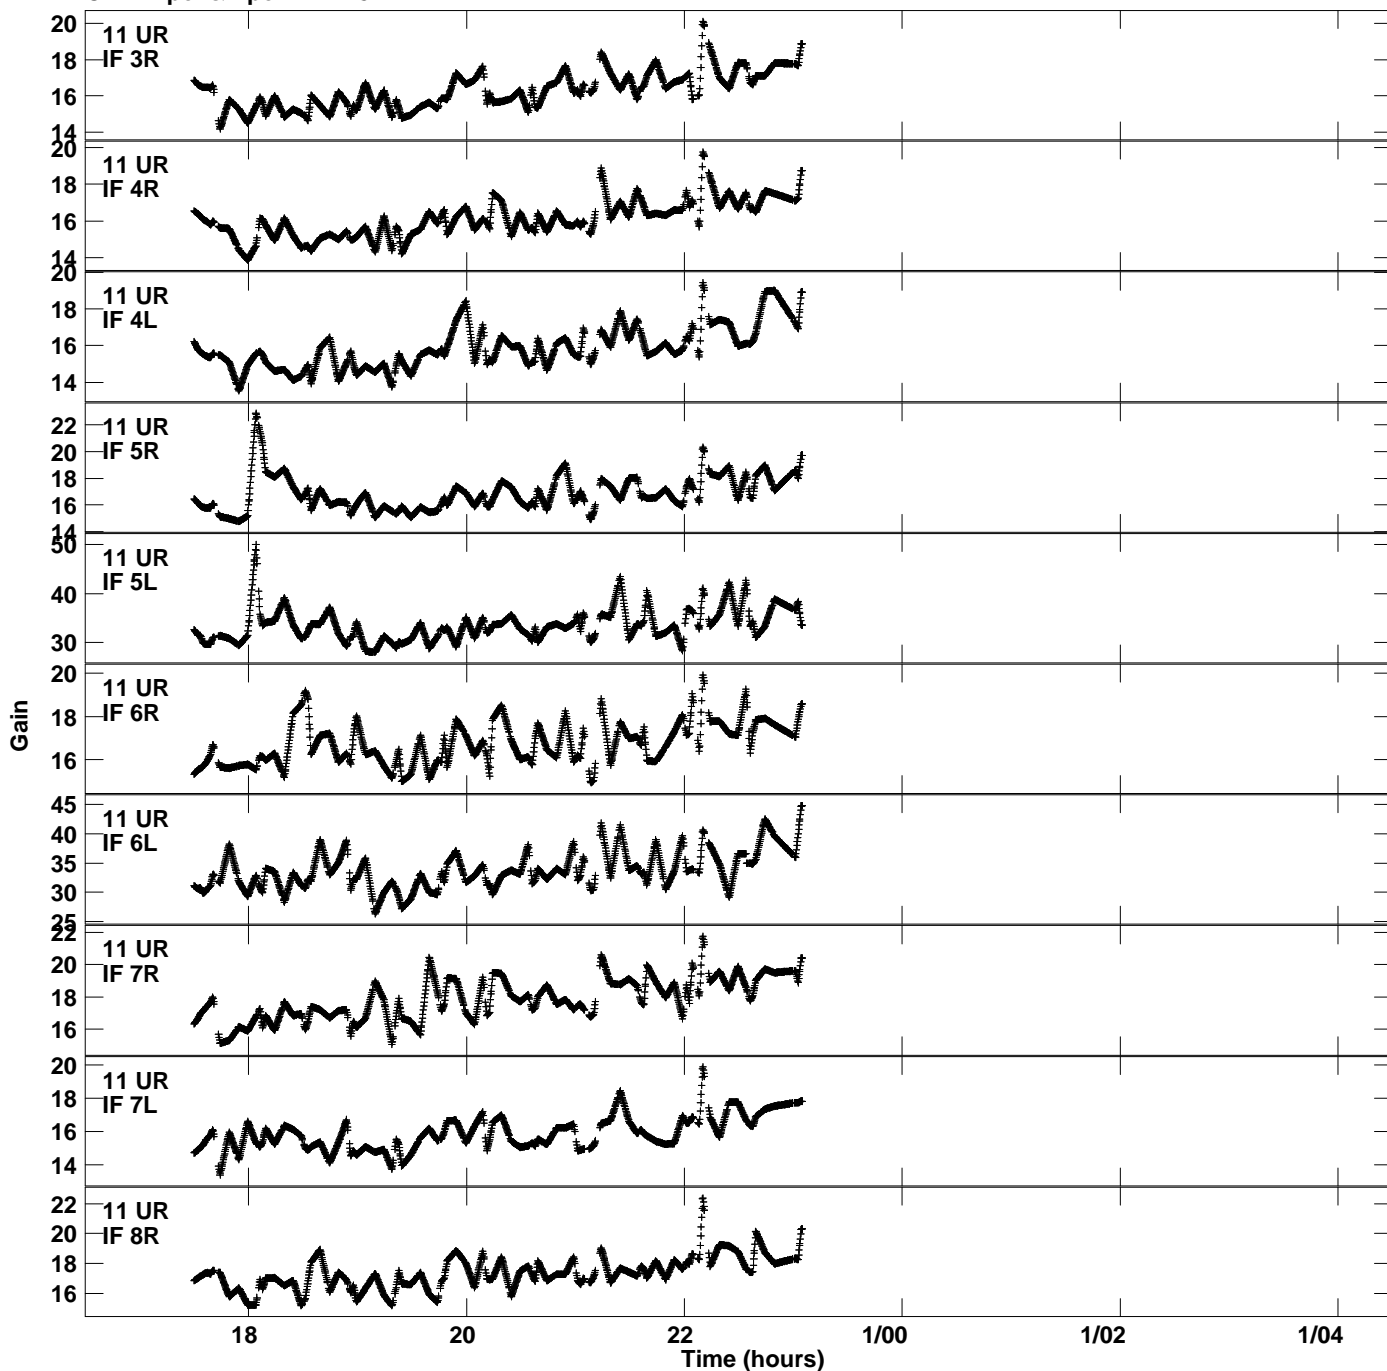

Plot file version 13 created 10-AUG-2017 15:12:55
Gain amp vs UTC time for EP102.TMP.1
CL 4 Rpol & Lpol IF 1 - 8