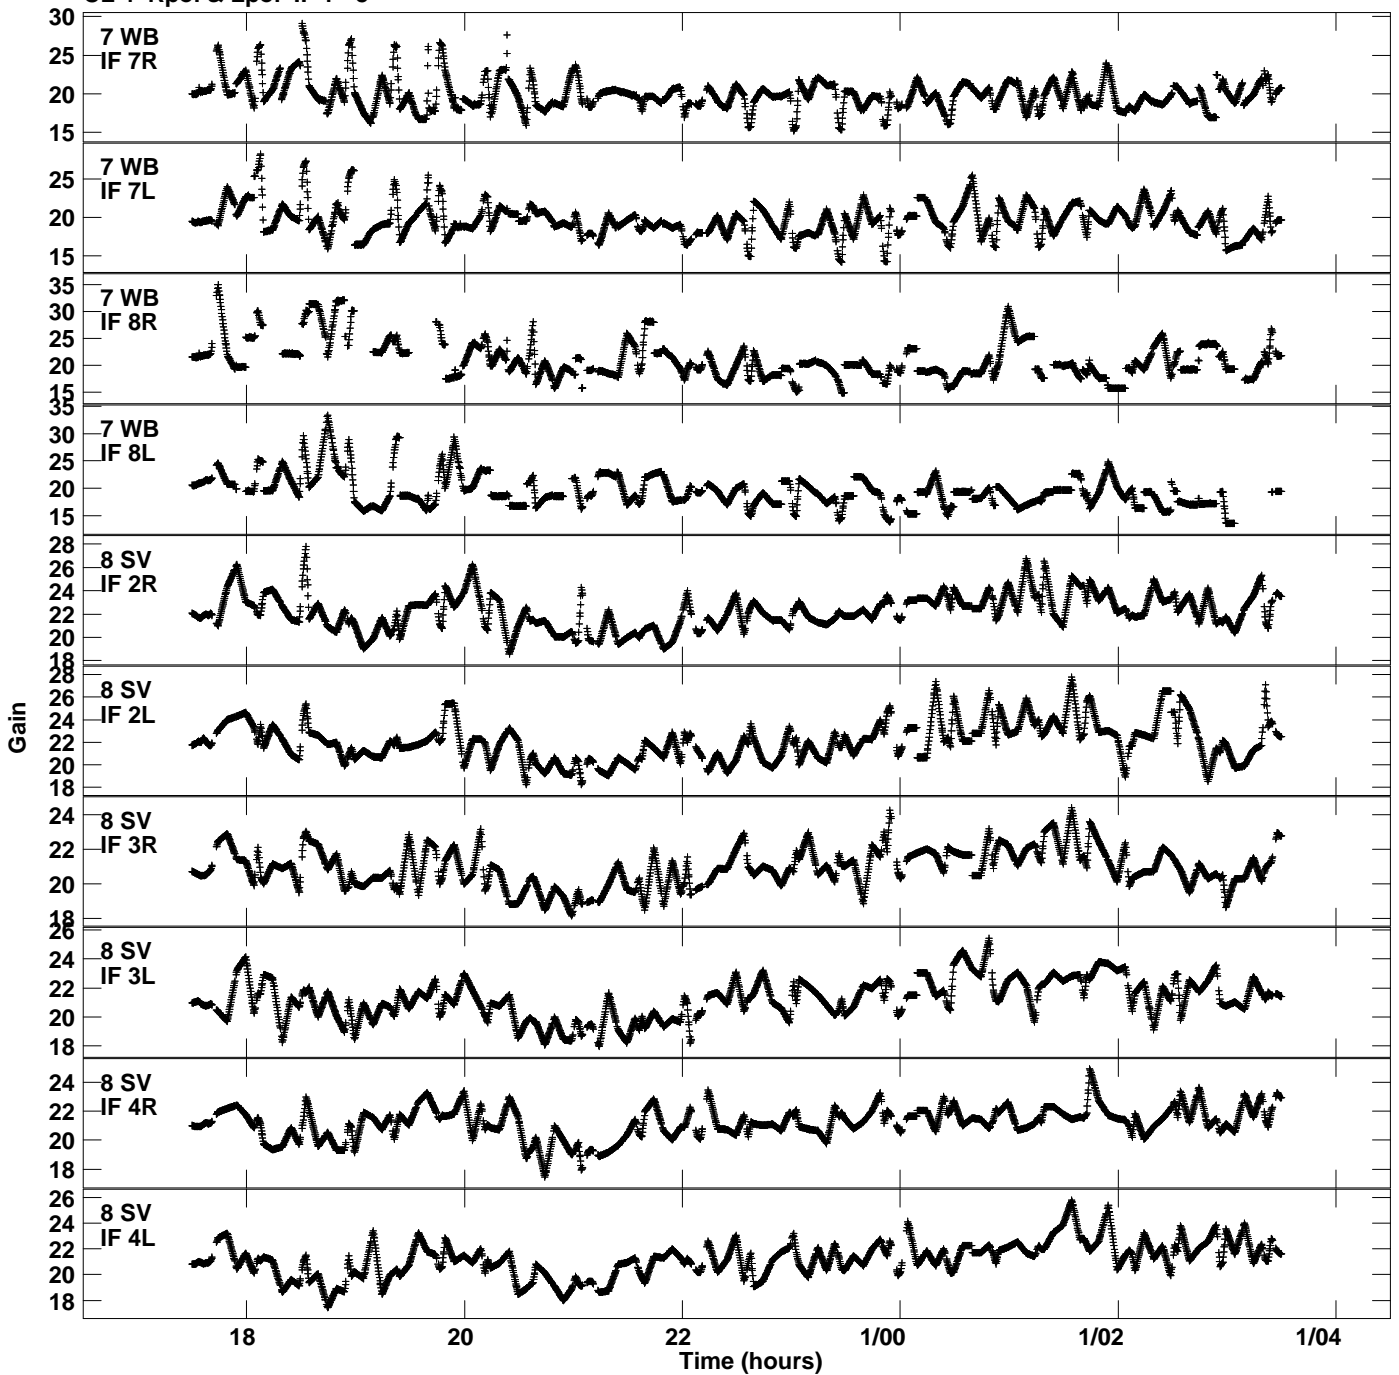

Plot file version 8 created 10-AUG-2017 15:12:55
Gain amp vs UTC time for EP102.TMP.1
CL 4 Rpol & Lpol IF 1 - 8