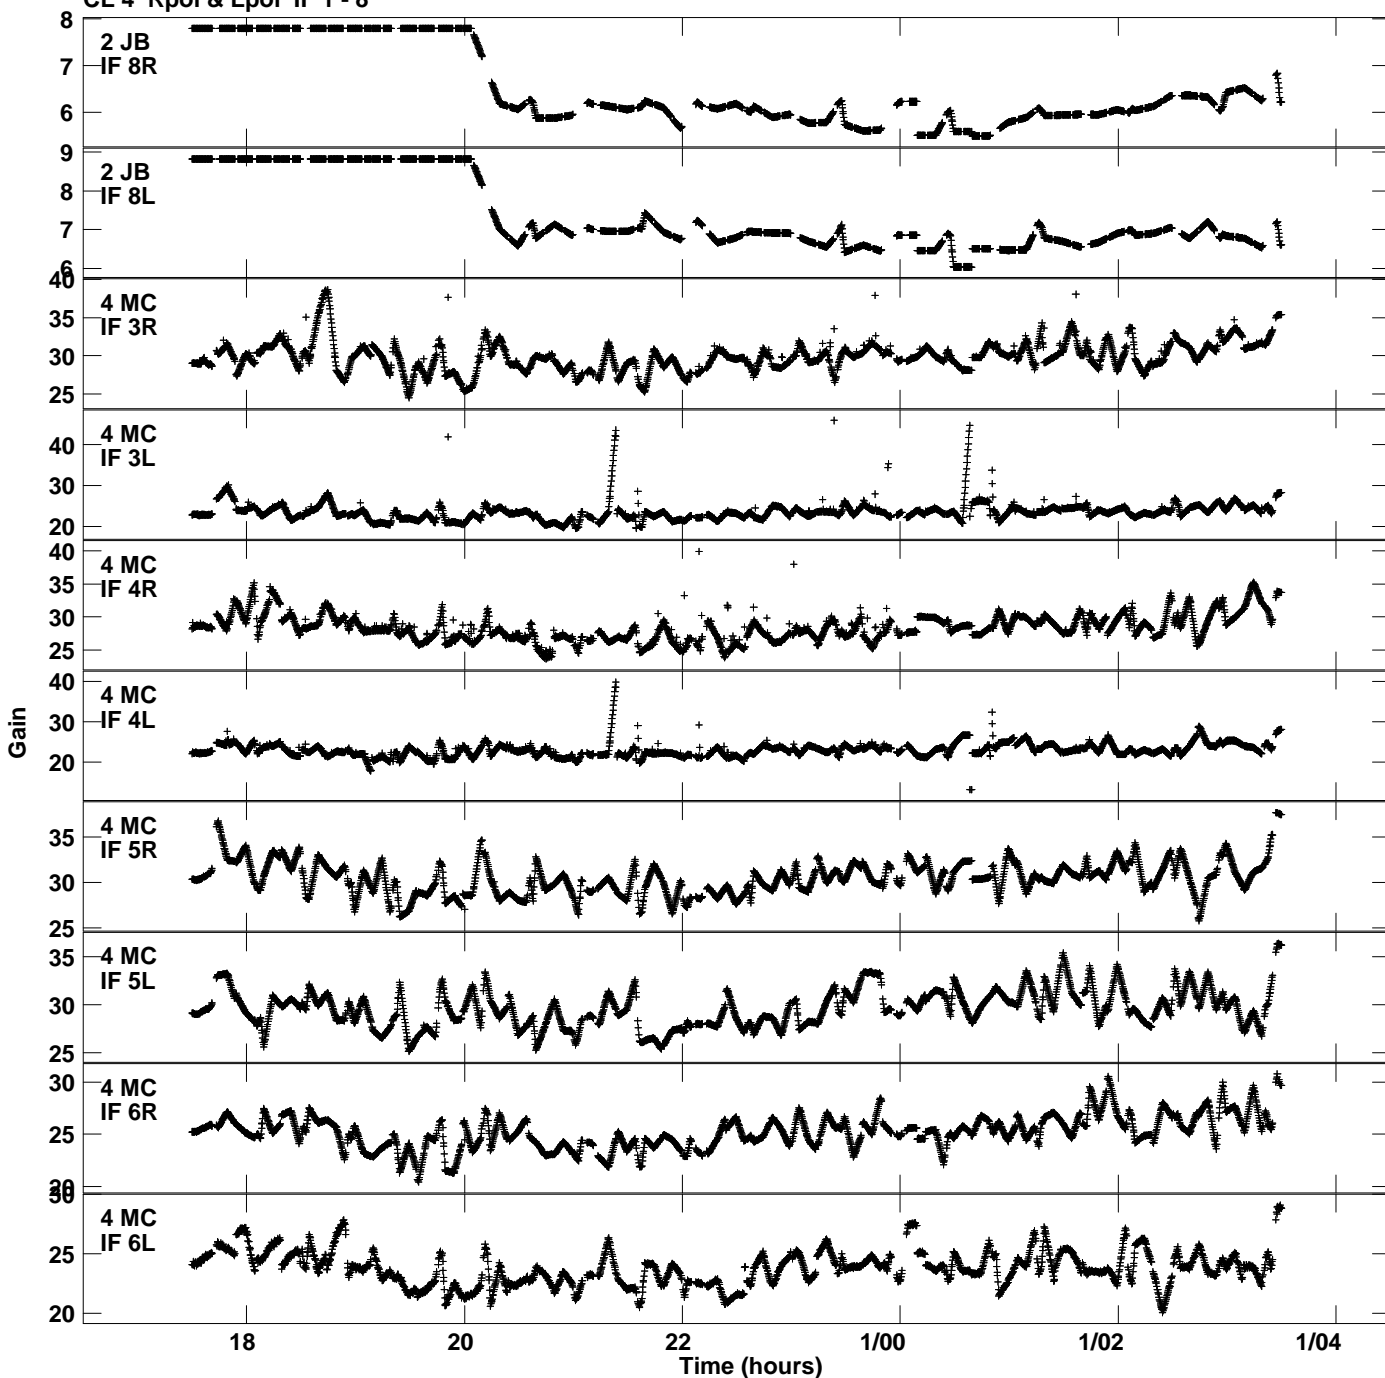

Plot file version 4 created 10-AUG-2017 15:12:55
Gain amp vs UTC time for EP102.TMP.1
CL 4 Rpol & Lpol IF 1 - 8