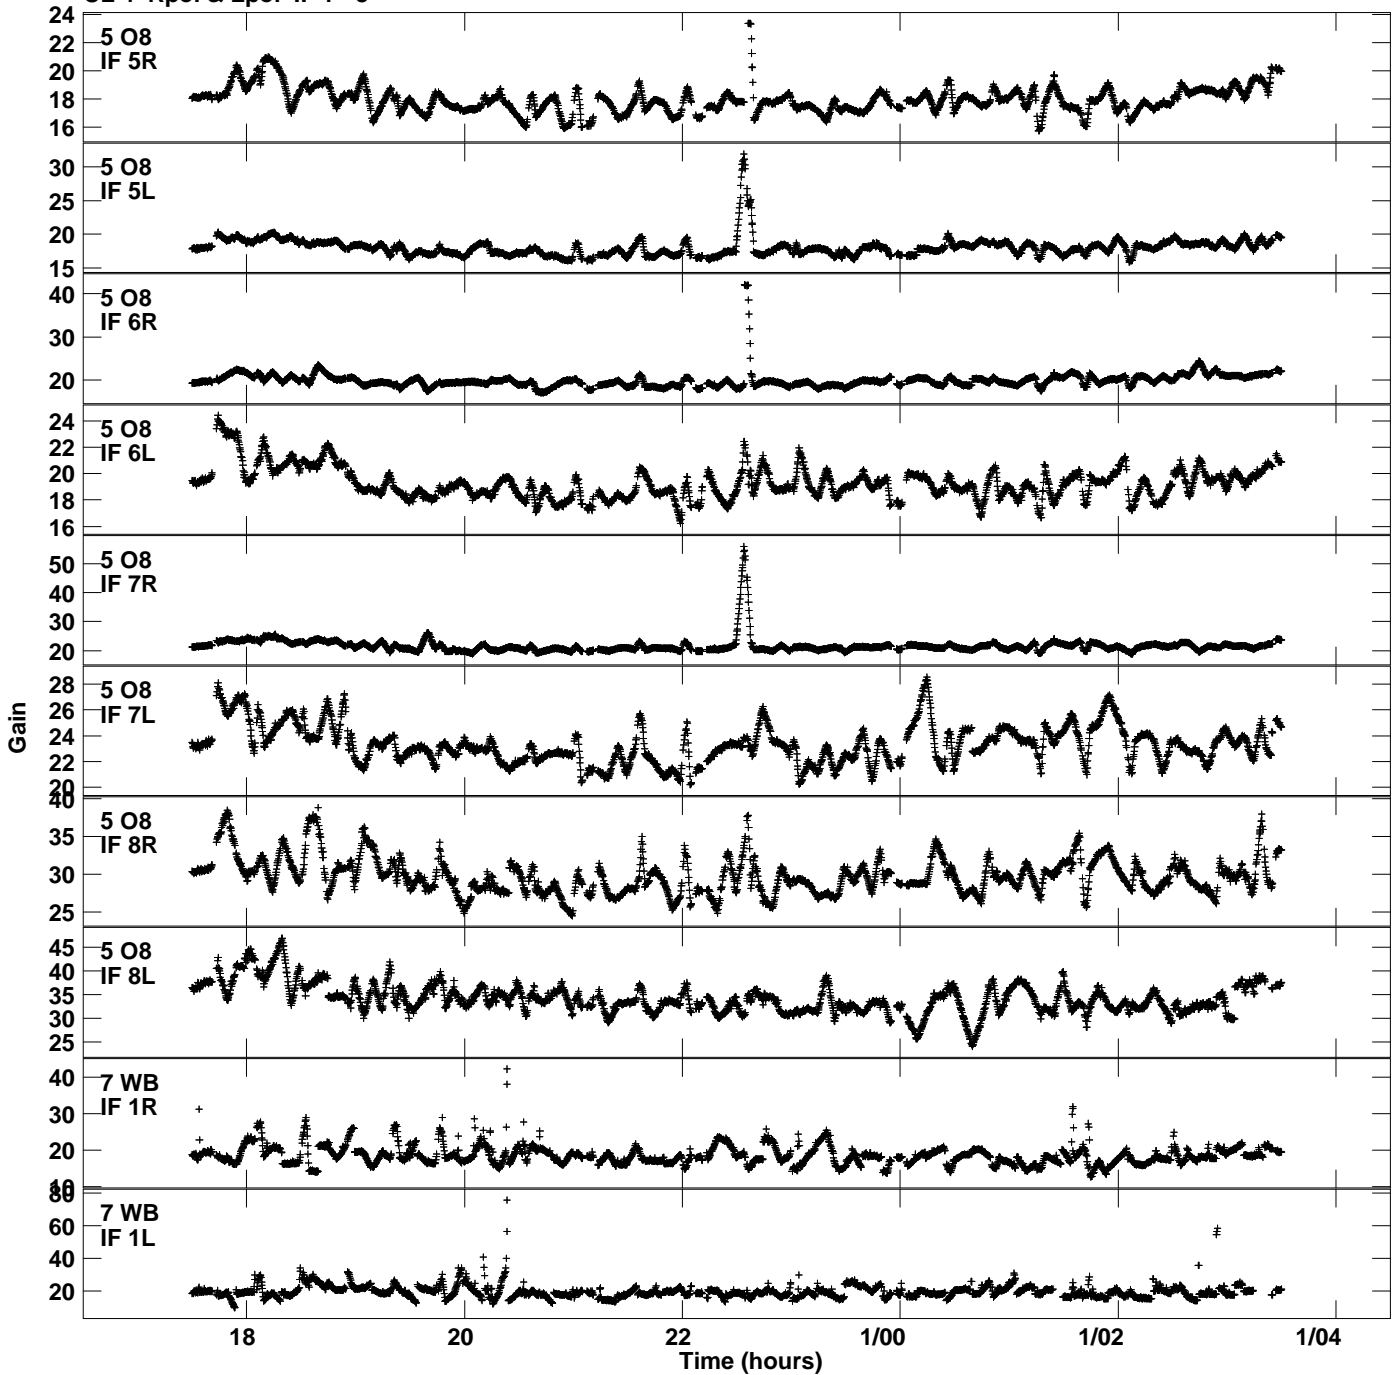

Plot file version 6 created 10-AUG-2017 15:12:55
Gain amp vs UTC time for EP102.TMP.1
CL 4 Rpol & Lpol IF 1 - 8