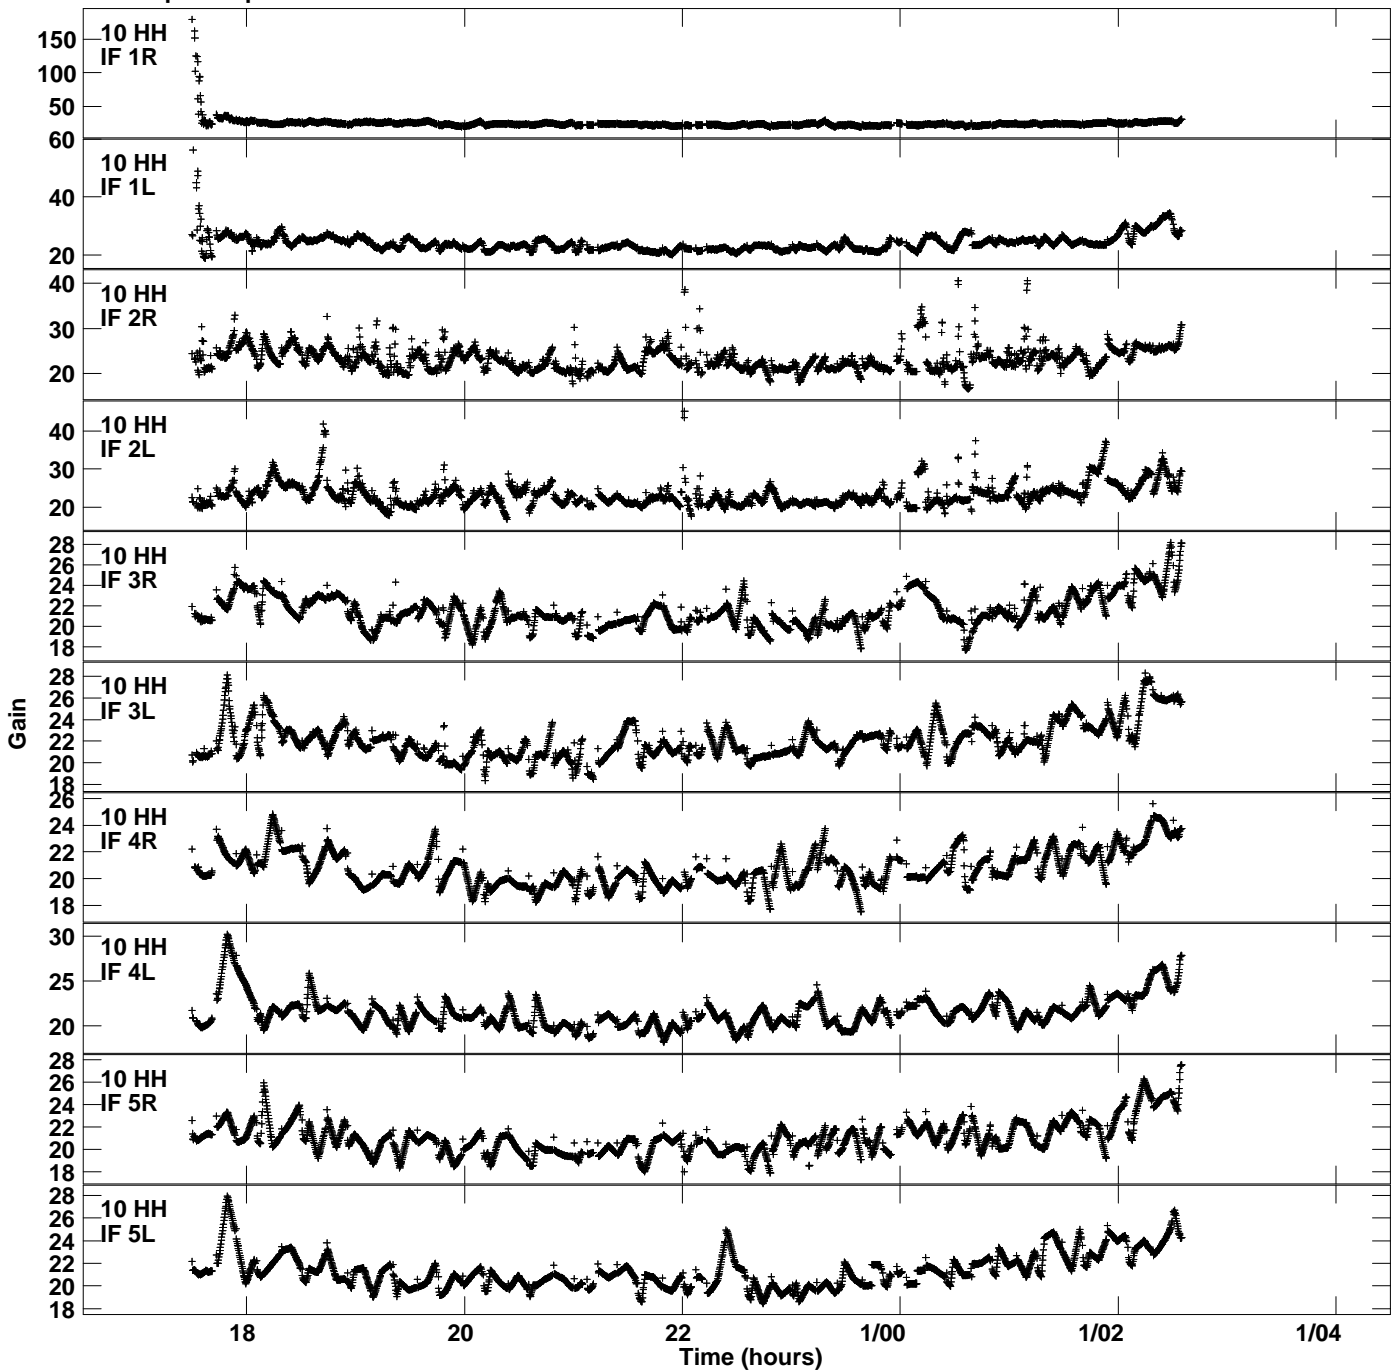

Plot file version 11 created 10-AUG-2017 15:12:55
Gain amp vs UTC time for EP102.TMP.1
CL 4 Rpol & Lpol IF 1 - 8