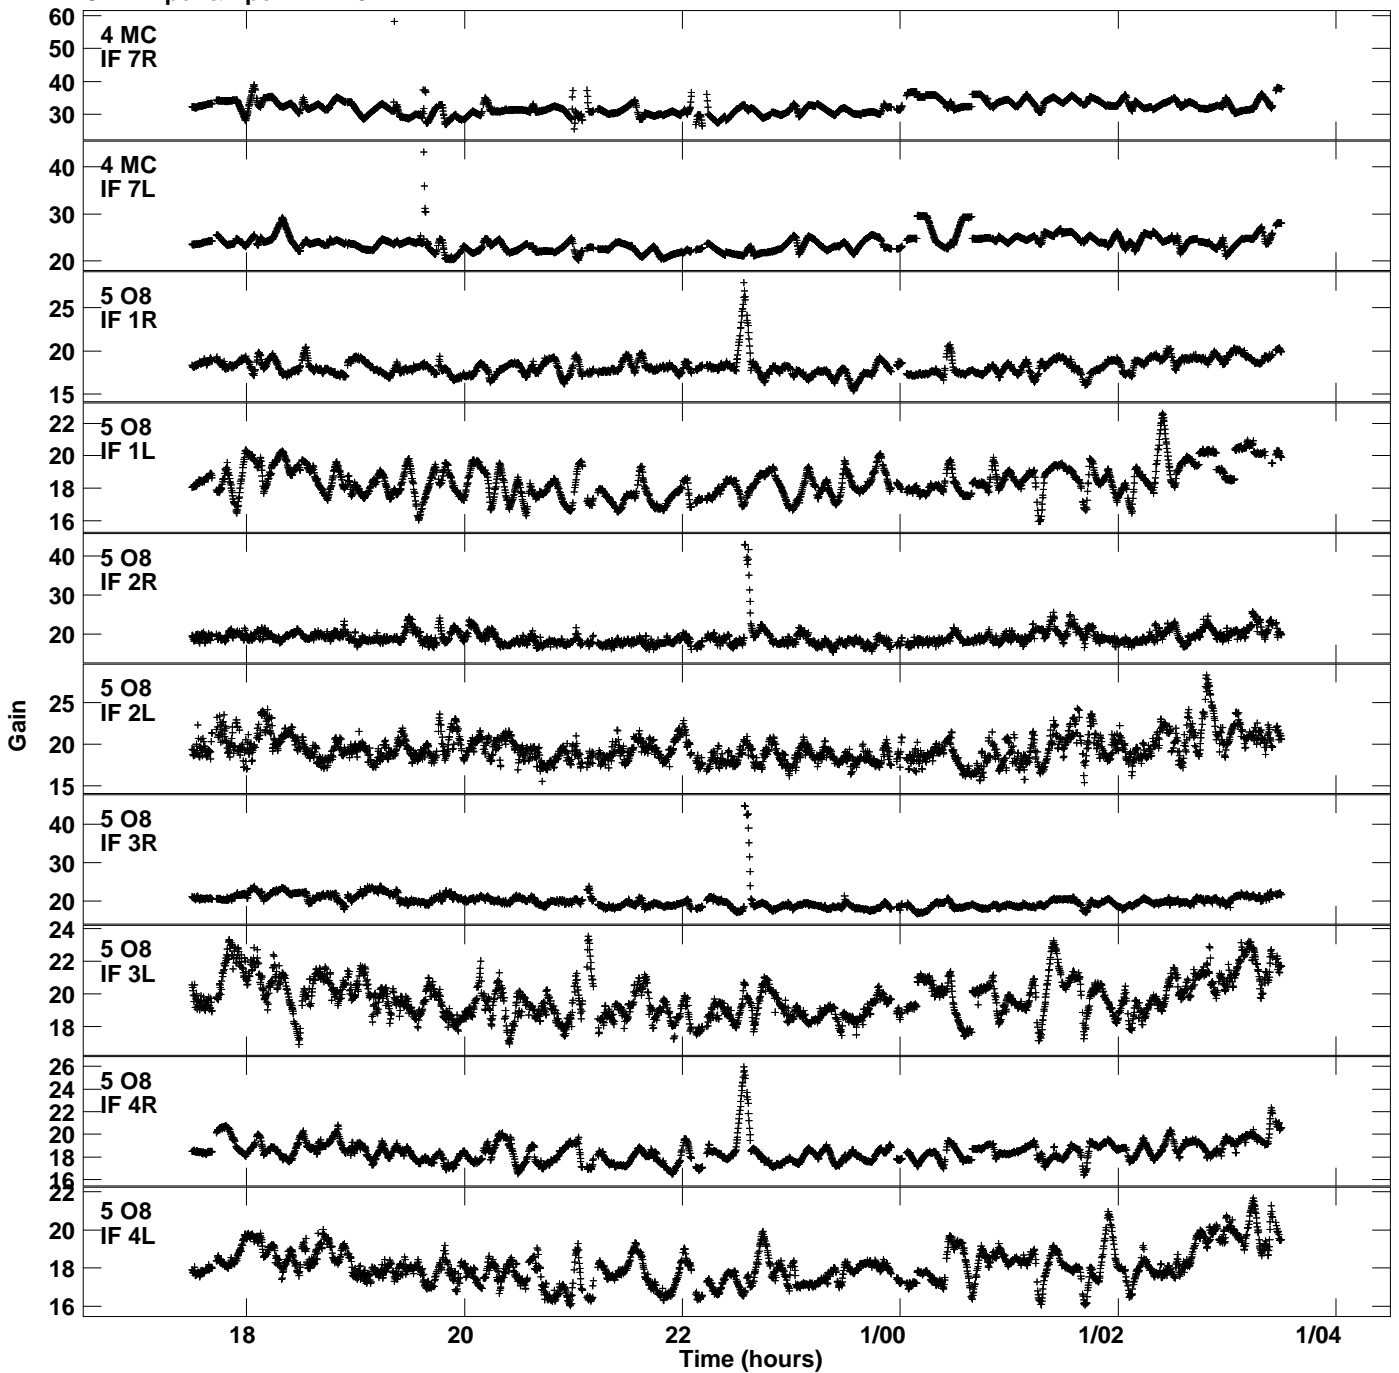

Plot file version 1 created 10-AUG-2017 15:12:55
Gain amp vs UTC time for EP102.TMP.1
CL 4 Rpol & Lpol IF 1 - 8

Plot file version 2 created 10-AUG-2017 15:12:55
Gain amp vs UTC time for EP102.TMP.1
CL 4 Rpol & Lpol IF 1 - 8

Plot file version 3 created 10-AUG-2017 15:12:55
Gain amp vs UTC time for EP102.TMP.1
CL 4 Rpol & Lpol IF 1 - 8

Plot file version 4 created 10-AUG-2017 15:12:55
Gain amp vs UTC time for EP102.TMP.1
CL 4 Rpol & Lpol IF 1 - 8

Plot file version 5 created 10-AUG-2017 15:12:55
Gain amp vs UTC time for EP102.TMP.1
CL 4 Rpol & Lpol IF 1 - 8

Plot file version 6 created 10-AUG-2017 15:12:55
Gain amp vs UTC time for EP102.TMP.1
CL 4 Rpol & Lpol IF 1 - 8

Plot file version 7 created 10-AUG-2017 15:12:55
Gain amp vs UTC time for EP102.TMP.1
CL 4 Rpol & Lpol IF 1 - 8

Plot file version 8 created 10-AUG-2017 15:12:55
Gain amp vs UTC time for EP102.TMP.1
CL 4 Rpol & Lpol IF 1 - 8