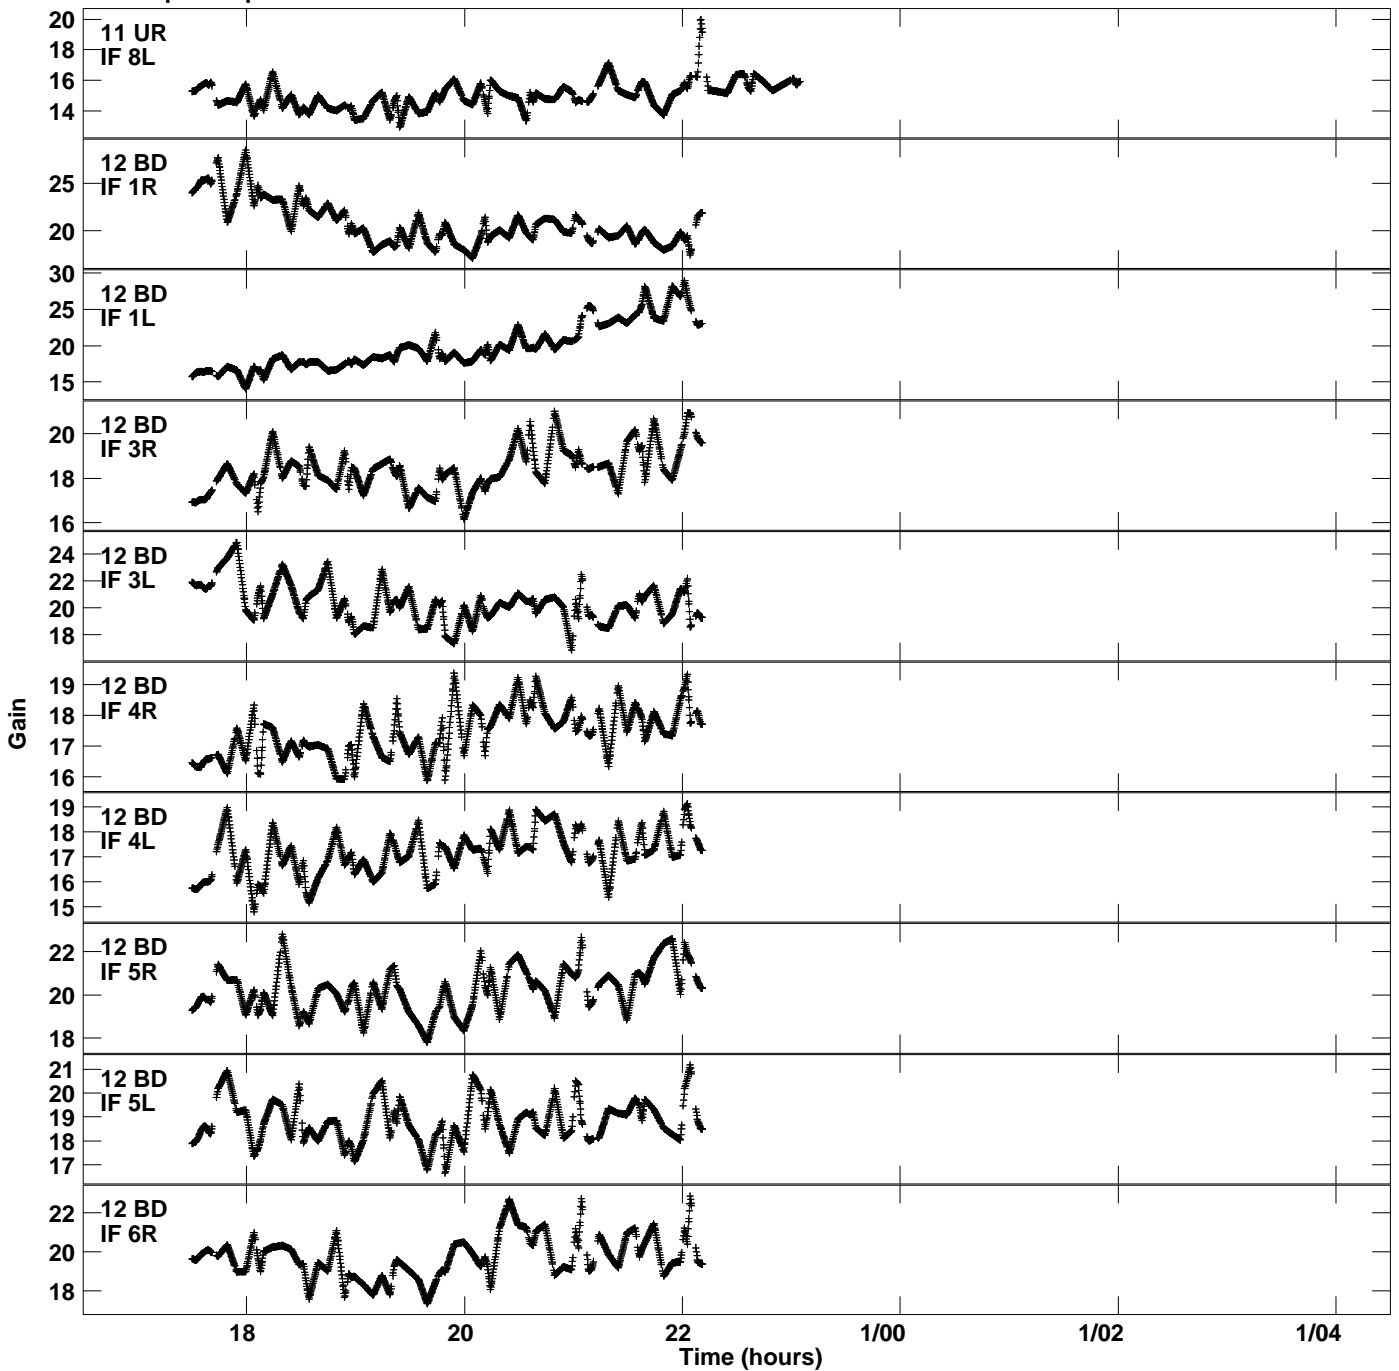

Plot file version 14 created 10-AUG-2017 15:12:55
Gain amp vs UTC time for EP102.TMP.1
CL 4 Rpol & Lpol IF 1 - 8