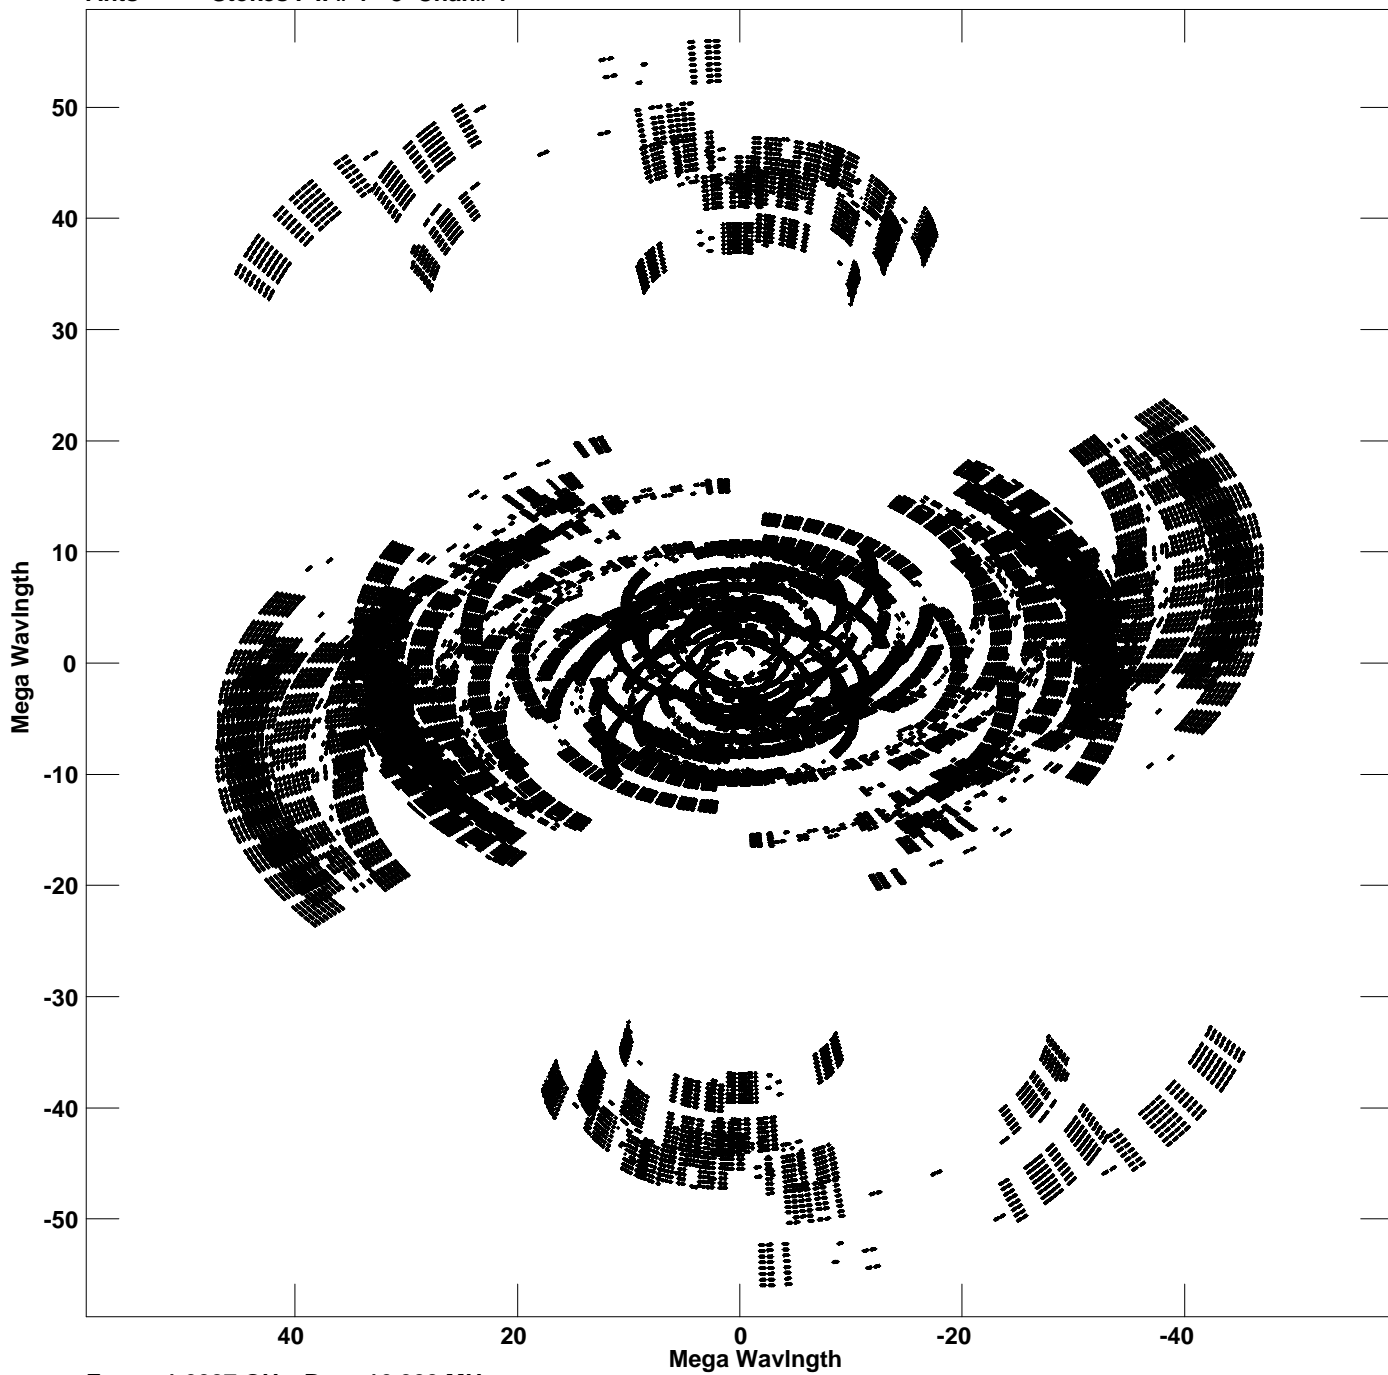

Plot file version 1 created 12-JAN-2018 16:12:37
V vs U for FRB.MULTI.1 Source:FRB
Ants * - * Stokes I IF# 1 - 8 Chan# 1

Freq = 1.6027 GHz, Bw = 16.000 MHz