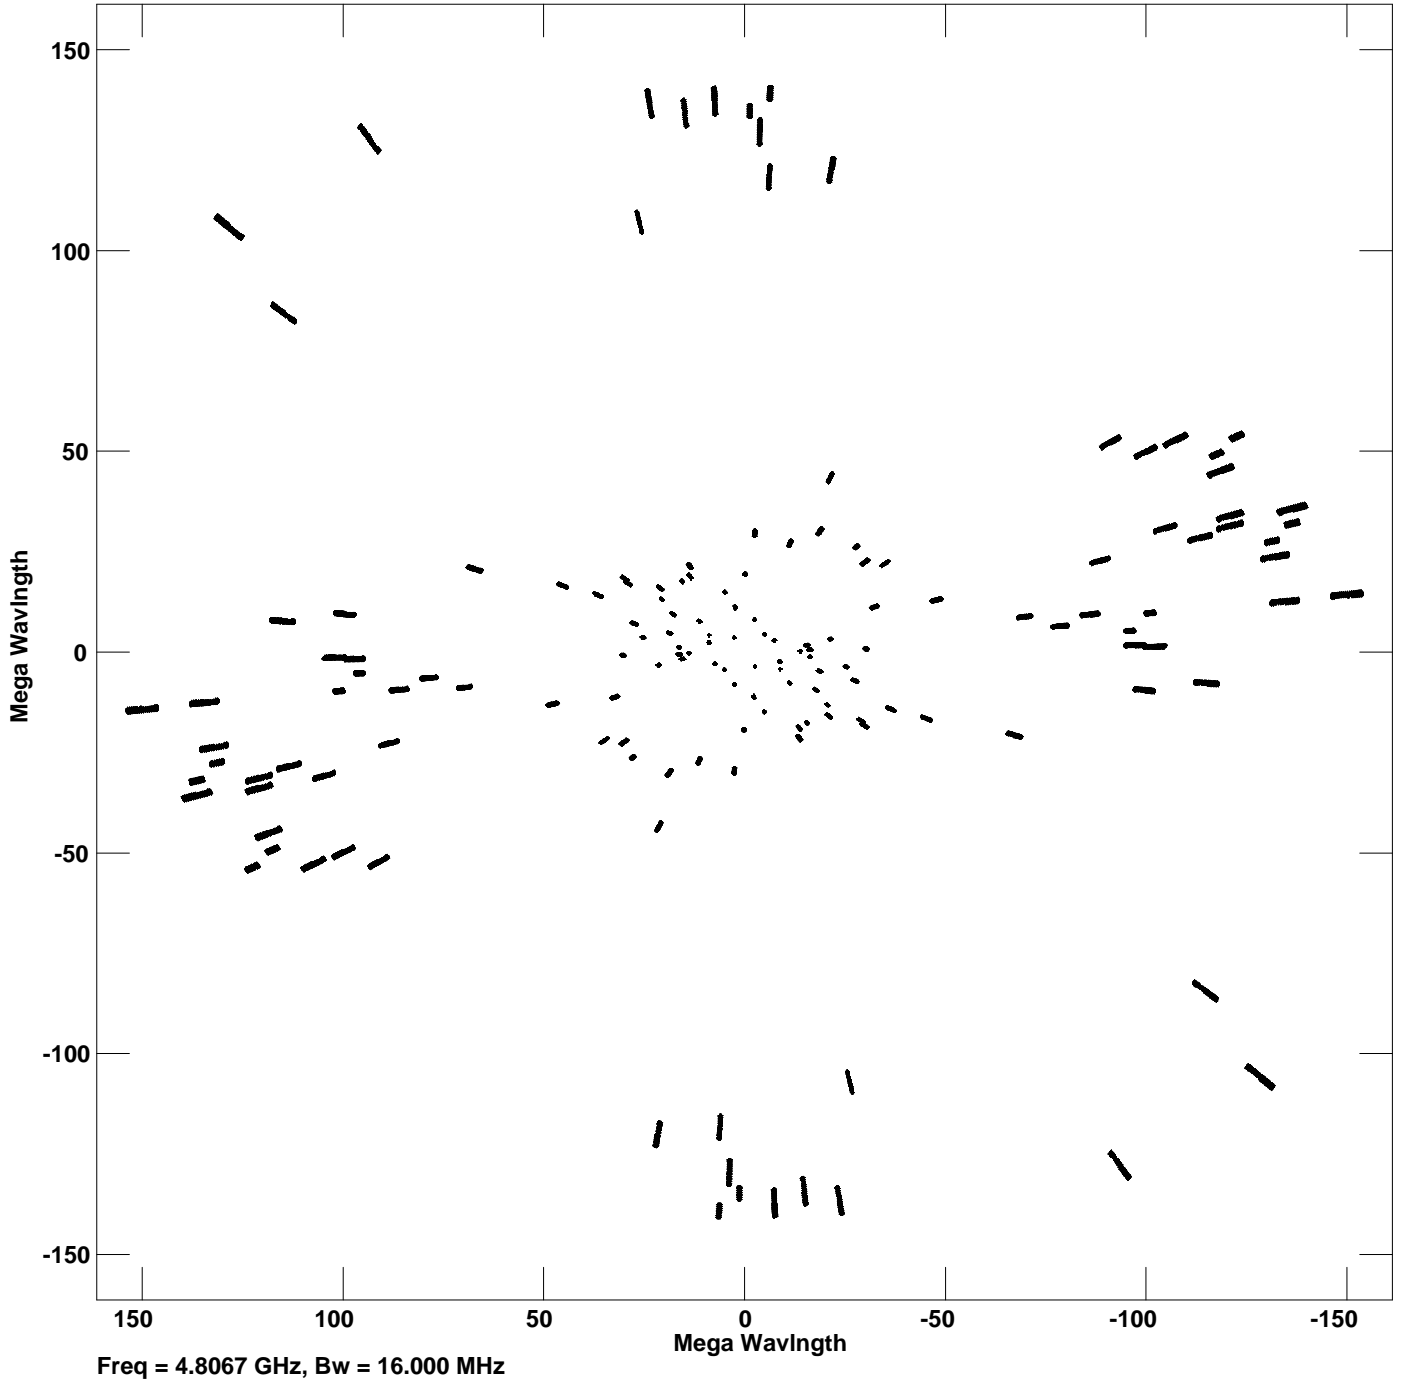

Plot file version 1 created 24-JAN-2018 21:05:44
V vs U for 0234+285.MULTI.1 Source:0234+285
Ants * - * Stokes I IF# 1 - 16 Chan# 1

Freq = 4.8067 GHz, Bw = 16.000 MHz