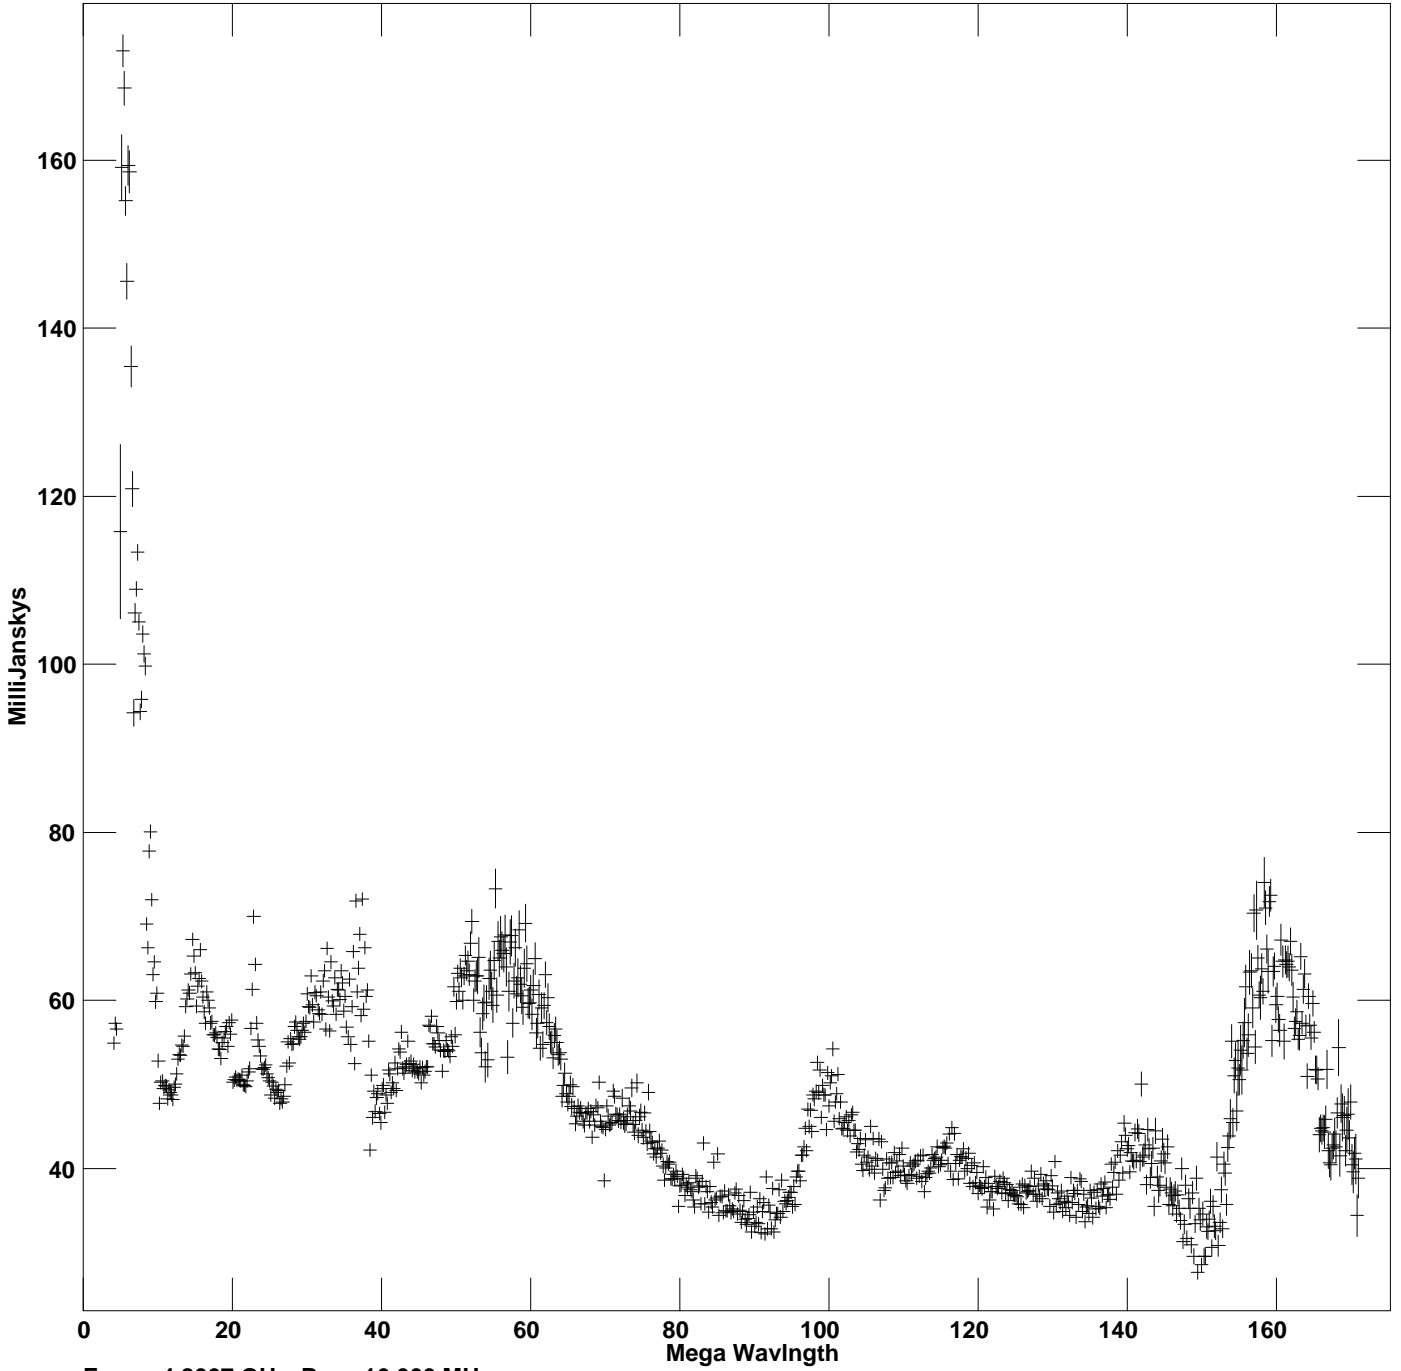

Plot file version 1 created 24-JAN-2018 21:07:38
Amplitude vs UV dist for J0529+3209.MULTI.1 Source:J0529+3209
Ants * - * Stokes I IF# 1 - 16 Chan# 1

Freq = 4.8067 GHz, Bw = 16.000 MHz