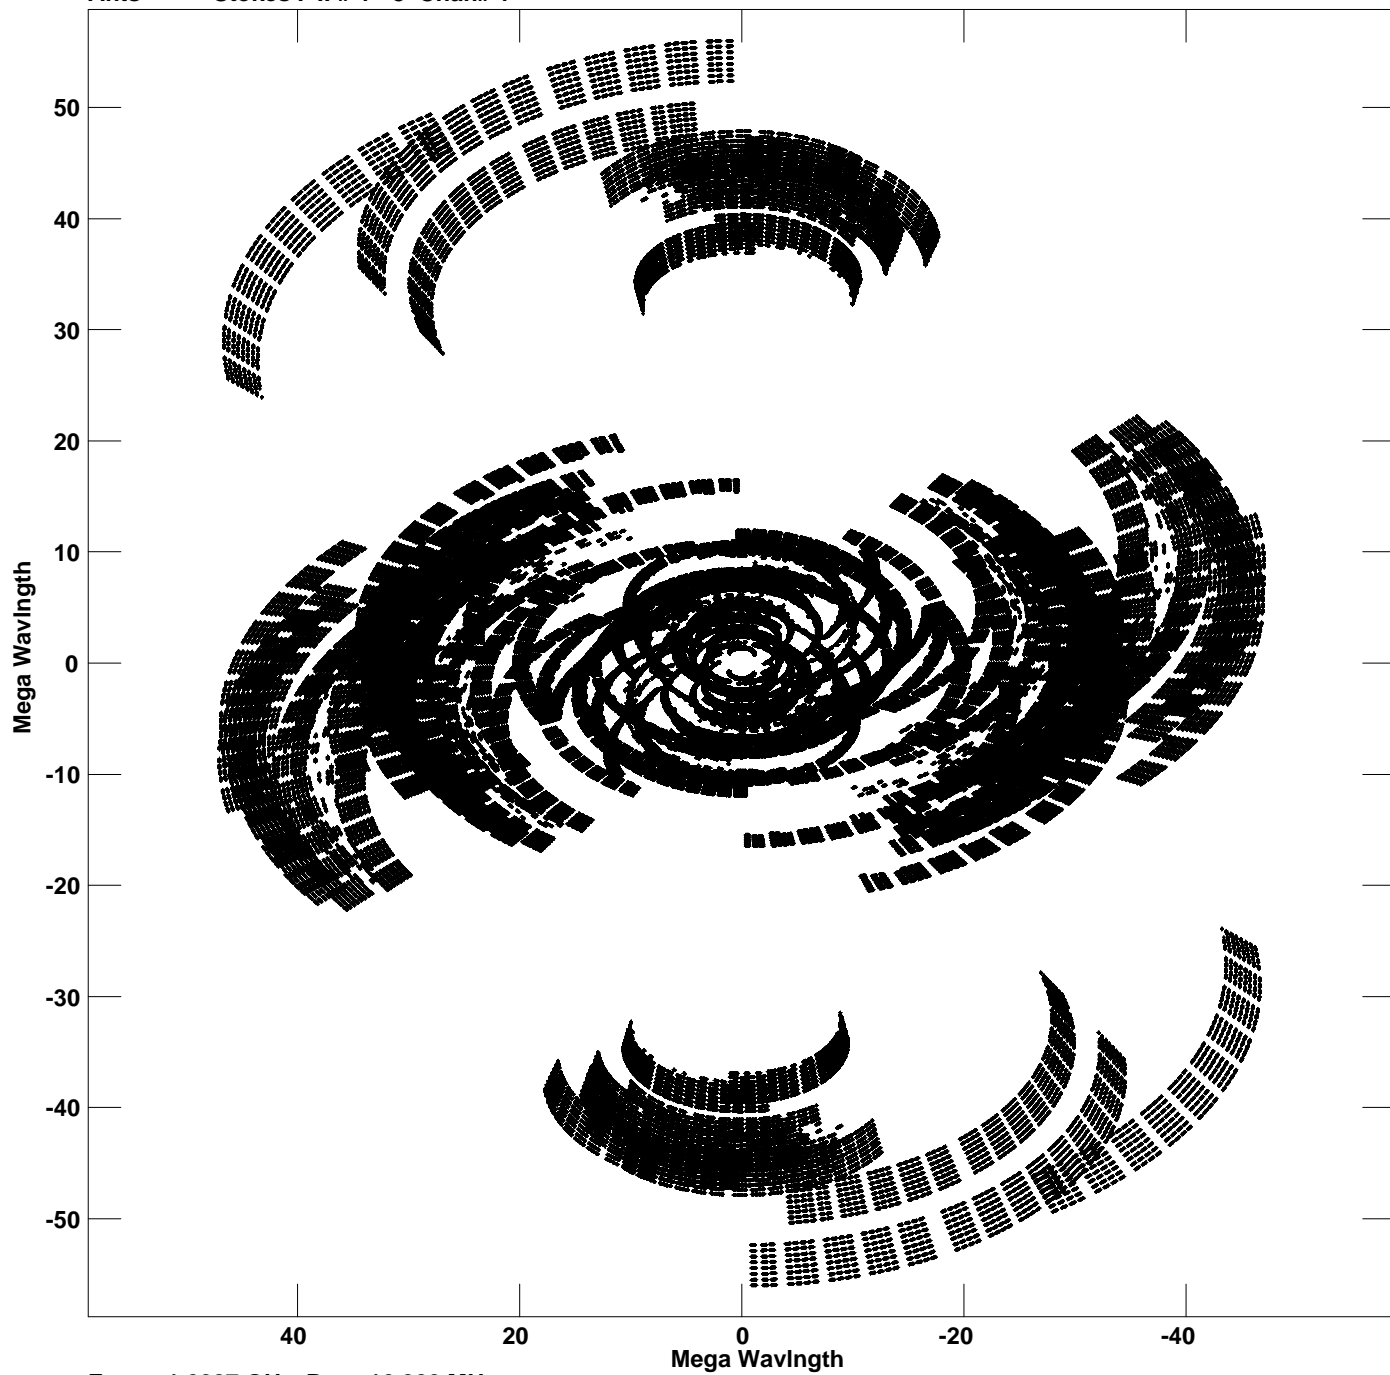

Plot file version 1 created 30-JUL-2018 12:38:48
V vs U for FRB.MULTI.1 Source:FRB
Ants * - * Stokes I IF# 1 - 8 Chan# 1

Freq = 1.6027 GHz, Bw = 16.000 MHz