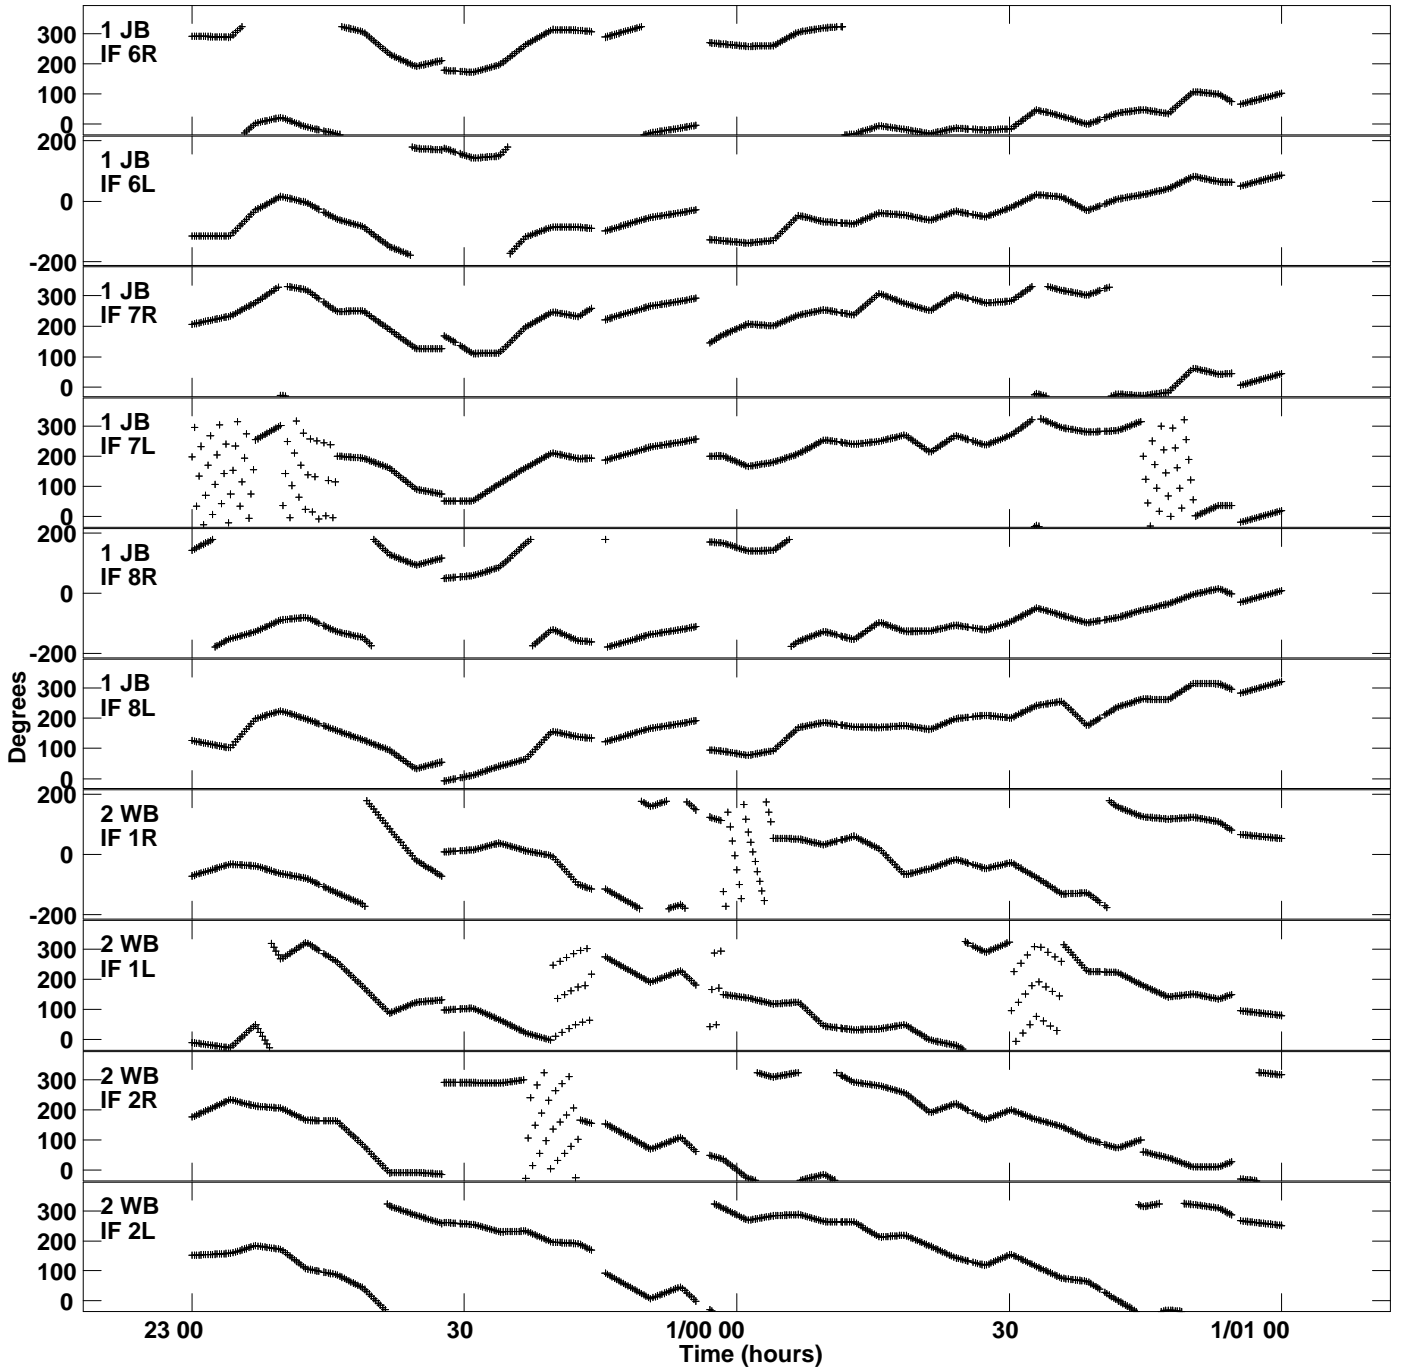

Plot file version 1 created 21-NOV-2017 11:30:27  
Gain phs vs UTC time for EP104A.UVDATA.1  
CL 3 Rpol & Lpol IF 1 - 8

Plot file version 2 created 21-NOV-2017 11:30:27  
Gain phs vs UTC time for EP104A.UVDATA.1  
CL 3 Rpol & Lpol IF 1 - 8

Plot file version 3 created 21-NOV-2017 11:30:27  
Gain phs vs UTC time for EP104A.UVDATA.1  
CL 3 Rpol & Lpol IF 1 - 8

Plot file version 4 created 21-NOV-2017 11:30:27  
Gain phs vs UTC time for EP104A.UVDATA.1  
CL 3 Rpol & Lpol IF 1 - 8

Plot file version 5 created 21-NOV-2017 11:30:27  
Gain phs vs UTC time for EP104A.UVDATA.1  
CL 3 Rpol & Lpol IF 1 - 8

Plot file version 6 created 21-NOV-2017 11:30:27  
Gain phs vs UTC time for EP104A.UVDATA.1  
CL 3 Rpol & Lpol IF 1 - 8

Plot file version 7 created 21-NOV-2017 11:30:27  
Gain phs vs UTC time for EP104A.UVDATA.1  
CL 3 Rpol & Lpol IF 1 - 8

Plot file version 8 created 21-NOV-2017 11:30:27  
Gain phs vs UTC time for EP104A.UVDATA.1  
CL 3 Rpol & Lpol IF 1 - 8