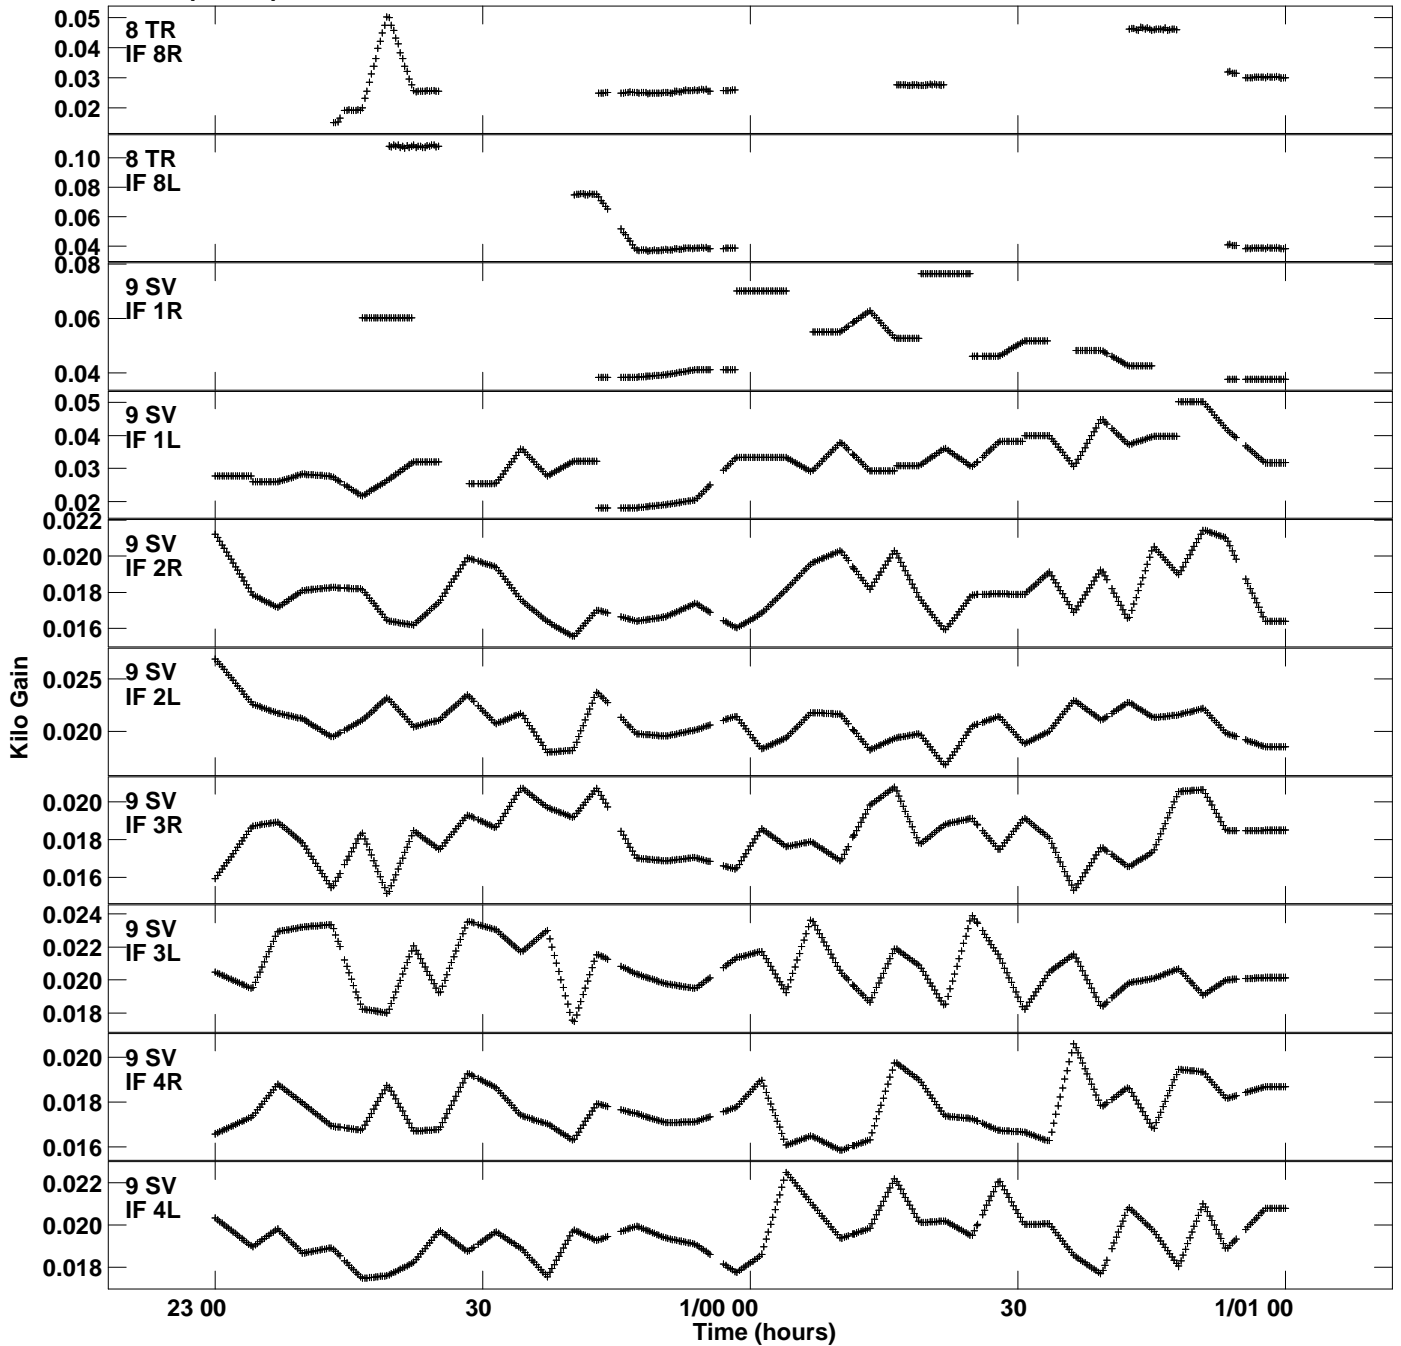

Plot file version 9 created 21-NOV-2017 11:34:36
Gain amp vs UTC time for EP104A.TMP.1
CL 4 Rpol & Lpol IF 1 - 8

Plot file version 10 created 21-NOV-2017 11:34:36
Gain amp vs UTC time for EP104A.TMP.1
CL 4 Rpol & Lpol IF 1 - 8

Plot file version 11 created 21-NOV-2017 11:34:36
Gain amp vs UTC time for EP104A.TMP.1
CL 4 Rpol & Lpol IF 1 - 8

Plot file version 12 created 21-NOV-2017 11:34:36
Gain amp vs UTC time for EP104A.TMP.1
CL 4 Rpol & Lpol IF 1 - 8