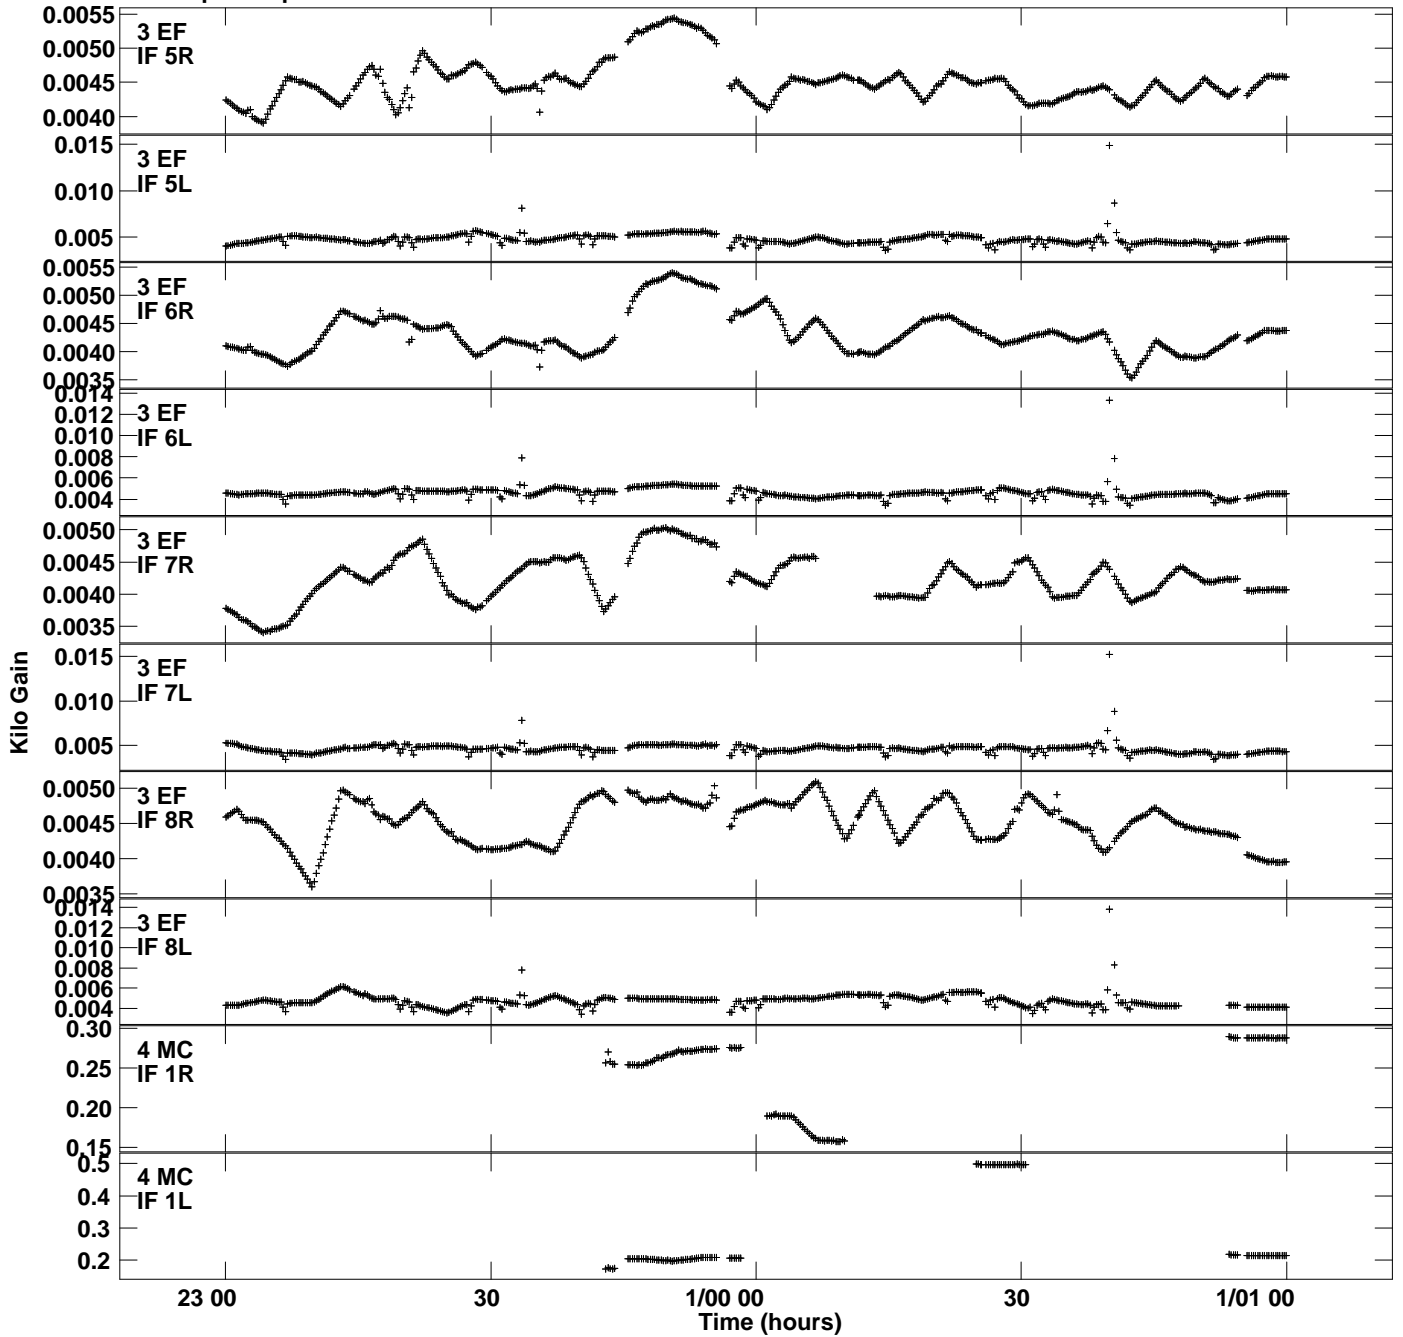

Plot file version 1 created 21-NOV-2017 11:34:36
Gain amp vs UTC time for EP104A.TMP.1
CL 4 Rpol & Lpol IF 1 - 8

Plot file version 2 created 21-NOV-2017 11:34:36
Gain amp vs UTC time for EP104A.TMP.1
CL 4 Rpol & Lpol IF 1 - 8

Plot file version 3 created 21-NOV-2017 11:34:36
Gain amp vs UTC time for EP104A.TMP.1
CL 4 Rpol & Lpol IF 1 - 8

Plot file version 4 created 21-NOV-2017 11:34:36
Gain amp vs UTC time for EP104A.TMP.1
CL 4 Rpol & Lpol IF 1 - 8

Plot file version 5 created 21-NOV-2017 11:34:36
 Gain amp vs UTC time for EP104A.TMP.1
 CL 4 Rpol & Lpol IF 1 - 8

Plot file version 6 created 21-NOV-2017 11:34:36
Gain amp vs UTC time for EP104A.TMP.1
CL 4 Rpol & Lpol IF 1 - 8

Plot file version 7 created 21-NOV-2017 11:34:36
Gain amp vs UTC time for EP104A.TMP.1
CL 4 Rpol & Lpol IF 1 - 8

Plot file version 8 created 21-NOV-2017 11:34:36
Gain amp vs UTC time for EP104A.TMP.1
CL 4 Rpol & Lpol IF 1 - 8