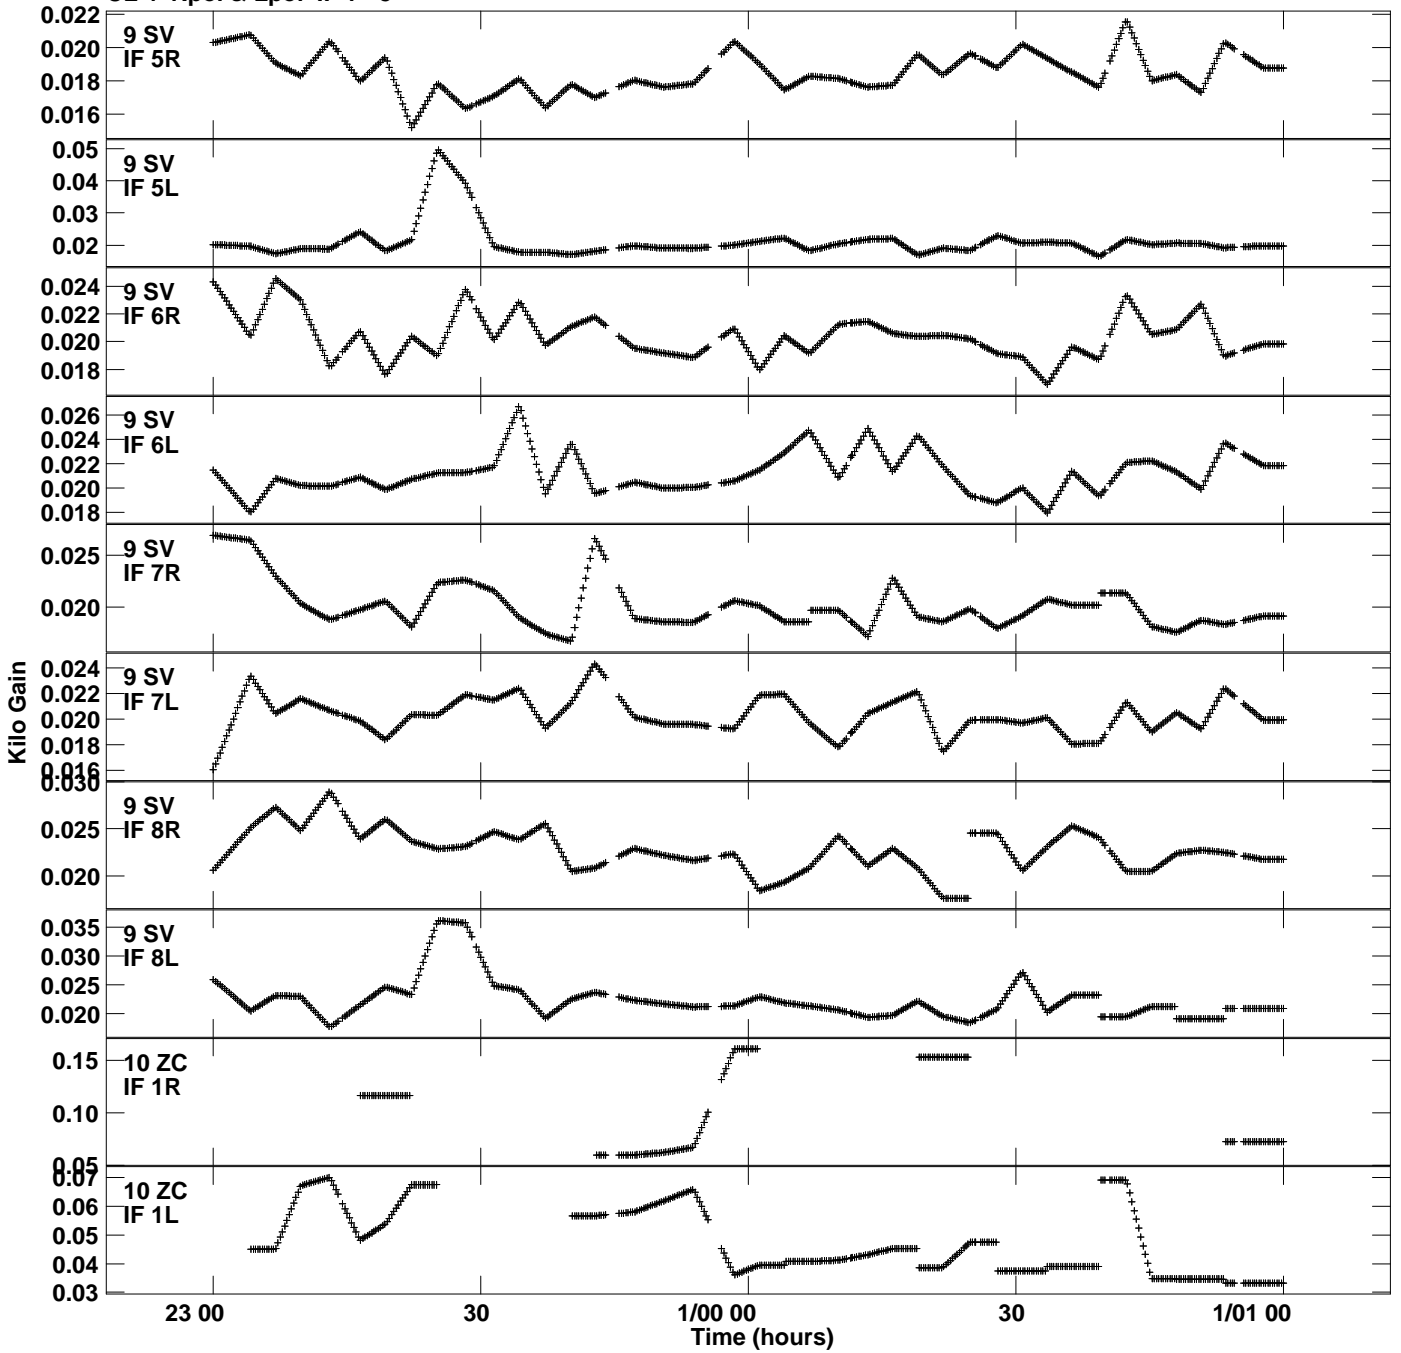

Plot file version 13 created 21-NOV-2017 11:34:36
Gain amp vs UTC time for EP104A.TMP.1
CL 4 Rpol & Lpol IF 1 - 8