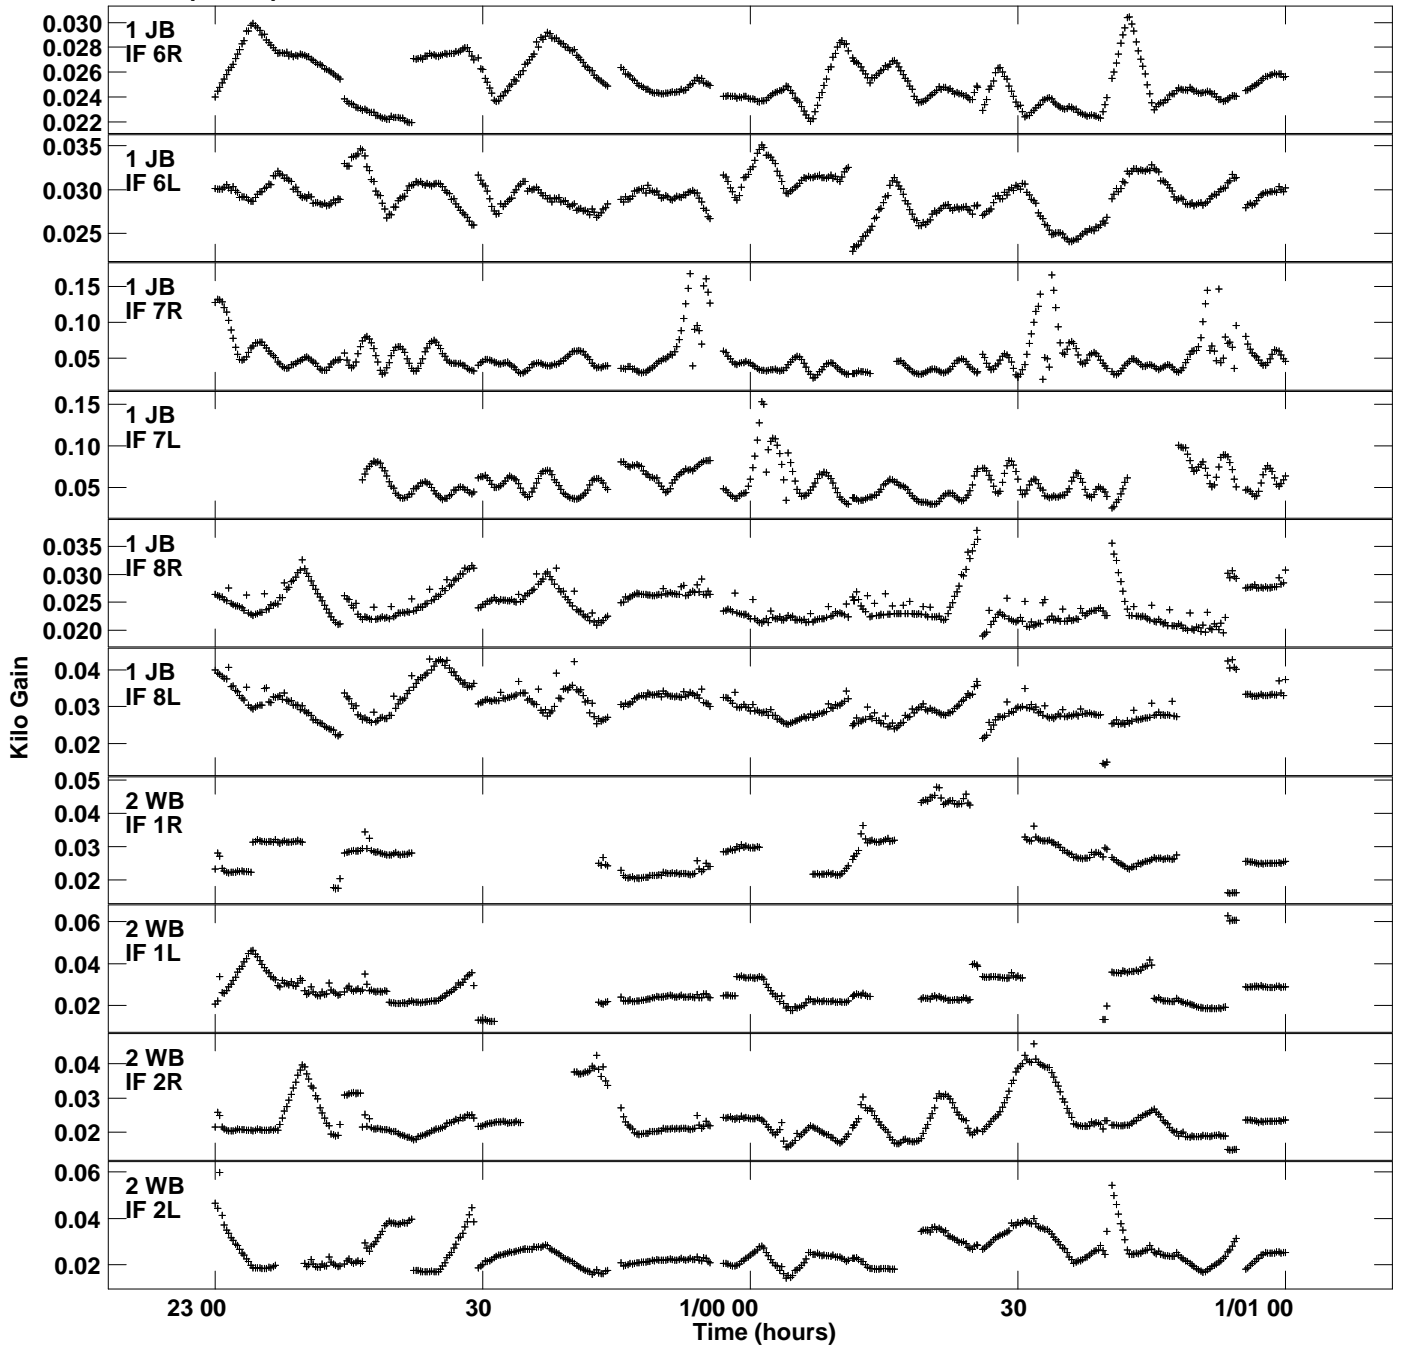

Plot file version 1 created 21-NOV-2017 11:34:36
Gain amp vs UTC time for EP104A.TMP.1
CL 4 Rpol & Lpol IF 1 - 8

Plot file version 2 created 21-NOV-2017 11:34:36
Gain amp vs UTC time for EP104A.TMP.1
CL 4 Rpol & Lpol IF 1 - 8

Plot file version 3 created 21-NOV-2017 11:34:36
Gain amp vs UTC time for EP104A.TMP.1
CL 4 Rpol & Lpol IF 1 - 8

Plot file version 4 created 21-NOV-2017 11:34:36
Gain amp vs UTC time for EP104A.TMP.1
CL 4 Rpol & Lpol IF 1 - 8

Plot file version 5 created 21-NOV-2017 11:34:36
 Gain amp vs UTC time for EP104A.TMP.1
 CL 4 Rpol & Lpol IF 1 - 8

Plot file version 6 created 21-NOV-2017 11:34:36
Gain amp vs UTC time for EP104A.TMP.1
CL 4 Rpol & Lpol IF 1 - 8

Plot file version 7 created 21-NOV-2017 11:34:36
Gain amp vs UTC time for EP104A.TMP.1
CL 4 Rpol & Lpol IF 1 - 8

Plot file version 8 created 21-NOV-2017 11:34:36
Gain amp vs UTC time for EP104A.TMP.1
CL 4 Rpol & Lpol IF 1 - 8