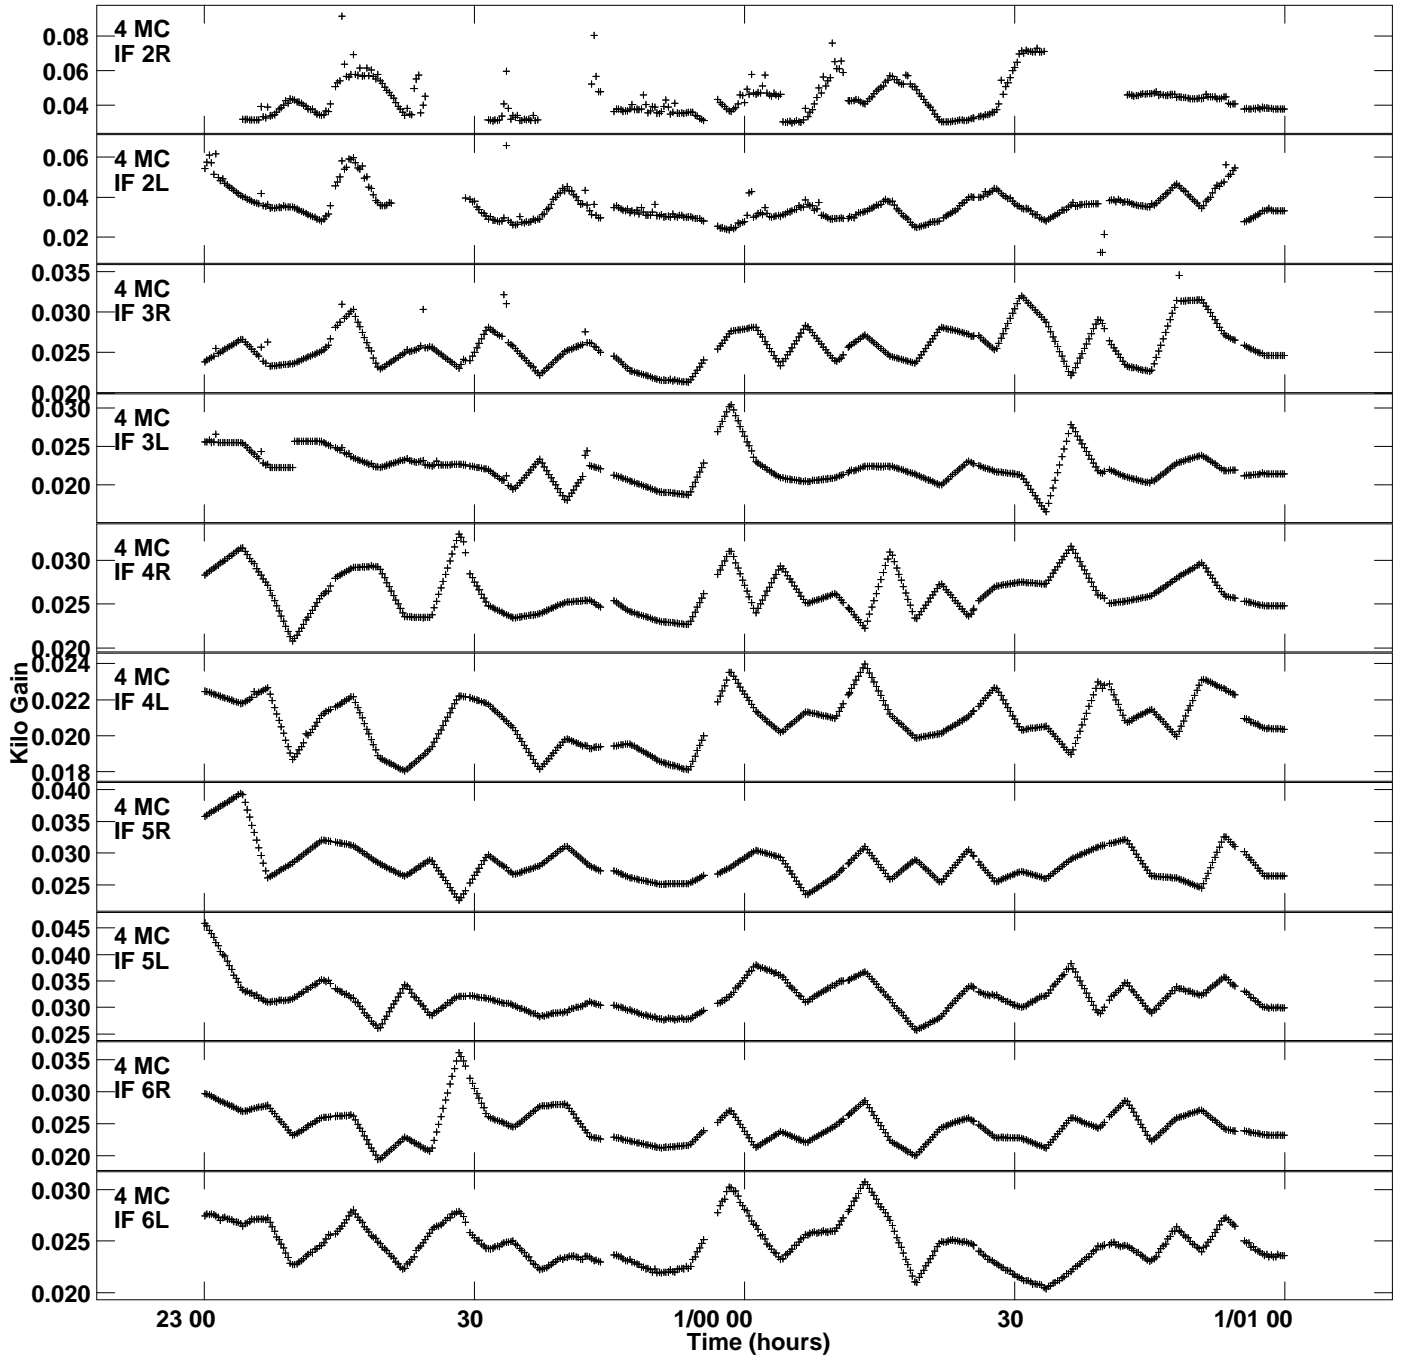

Plot file version 1 created 21-NOV-2017 11:34:36
Gain amp vs UTC time for EP104A.TMP.1
CL 4 Rpol & Lpol IF 1 - 8

Plot file version 2 created 21-NOV-2017 11:34:36
Gain amp vs UTC time for EP104A.TMP.1
CL 4 Rpol & Lpol IF 1 - 8

Plot file version 3 created 21-NOV-2017 11:34:36
Gain amp vs UTC time for EP104A.TMP.1
CL 4 Rpol & Lpol IF 1 - 8

Plot file version 4 created 21-NOV-2017 11:34:36
Gain amp vs UTC time for EP104A.TMP.1
CL 4 Rpol & Lpol IF 1 - 8

Plot file version 5 created 21-NOV-2017 11:34:36
 Gain amp vs UTC time for EP104A.TMP.1
 CL 4 Rpol & Lpol IF 1 - 8

Plot file version 6 created 21-NOV-2017 11:34:36
Gain amp vs UTC time for EP104A.TMP.1
CL 4 Rpol & Lpol IF 1 - 8

Plot file version 7 created 21-NOV-2017 11:34:36
Gain amp vs UTC time for EP104A.TMP.1
CL 4 Rpol & Lpol IF 1 - 8

Plot file version 8 created 21-NOV-2017 11:34:36
Gain amp vs UTC time for EP104A.TMP.1
CL 4 Rpol & Lpol IF 1 - 8