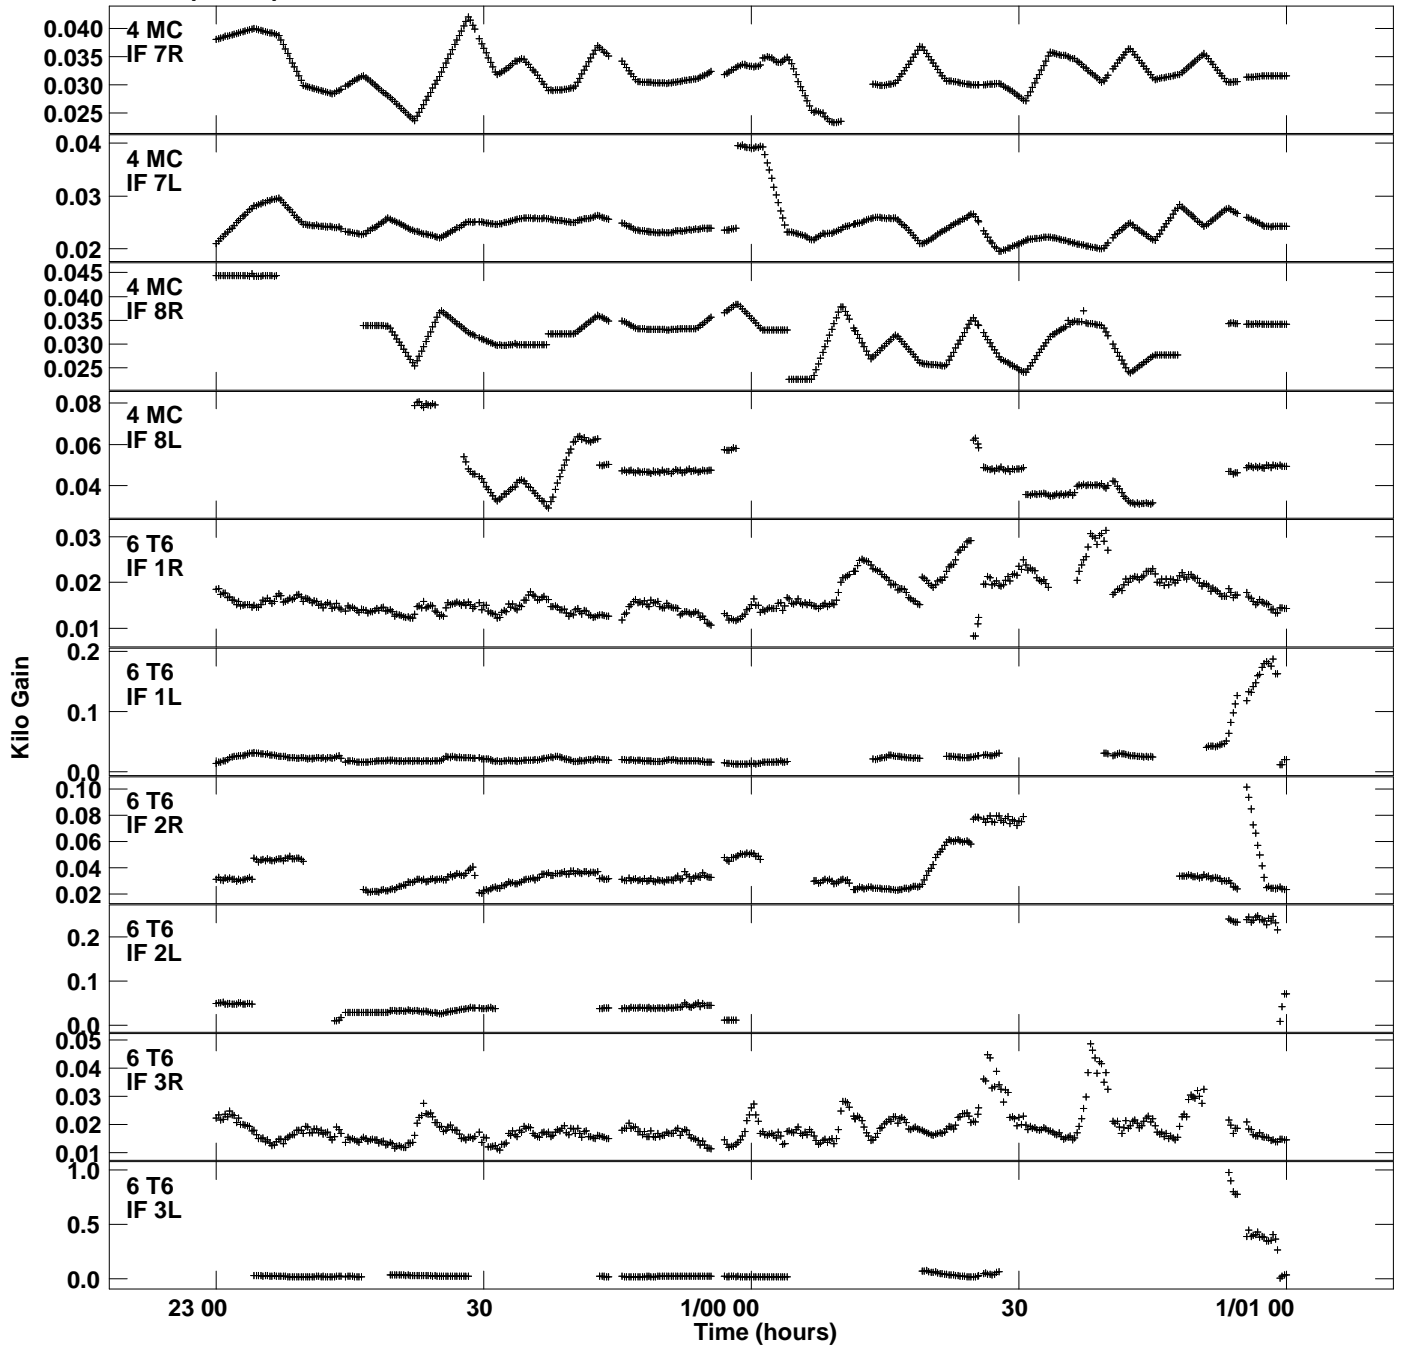

Plot file version 1 created 21-NOV-2017 11:34:36
Gain amp vs UTC time for EP104A.TMP.1
CL 4 Rpol & Lpol IF 1 - 8

Plot file version 2 created 21-NOV-2017 11:34:36
Gain amp vs UTC time for EP104A.TMP.1
CL 4 Rpol & Lpol IF 1 - 8

Plot file version 3 created 21-NOV-2017 11:34:36
Gain amp vs UTC time for EP104A.TMP.1
CL 4 Rpol & Lpol IF 1 - 8

Plot file version 4 created 21-NOV-2017 11:34:36
Gain amp vs UTC time for EP104A.TMP.1
CL 4 Rpol & Lpol IF 1 - 8

Plot file version 5 created 21-NOV-2017 11:34:36
 Gain amp vs UTC time for EP104A.TMP.1
 CL 4 Rpol & Lpol IF 1 - 8

Plot file version 6 created 21-NOV-2017 11:34:36
Gain amp vs UTC time for EP104A.TMP.1
CL 4 Rpol & Lpol IF 1 - 8

Plot file version 7 created 21-NOV-2017 11:34:36
Gain amp vs UTC time for EP104A.TMP.1
CL 4 Rpol & Lpol IF 1 - 8

Plot file version 8 created 21-NOV-2017 11:34:36
Gain amp vs UTC time for EP104A.TMP.1
CL 4 Rpol & Lpol IF 1 - 8