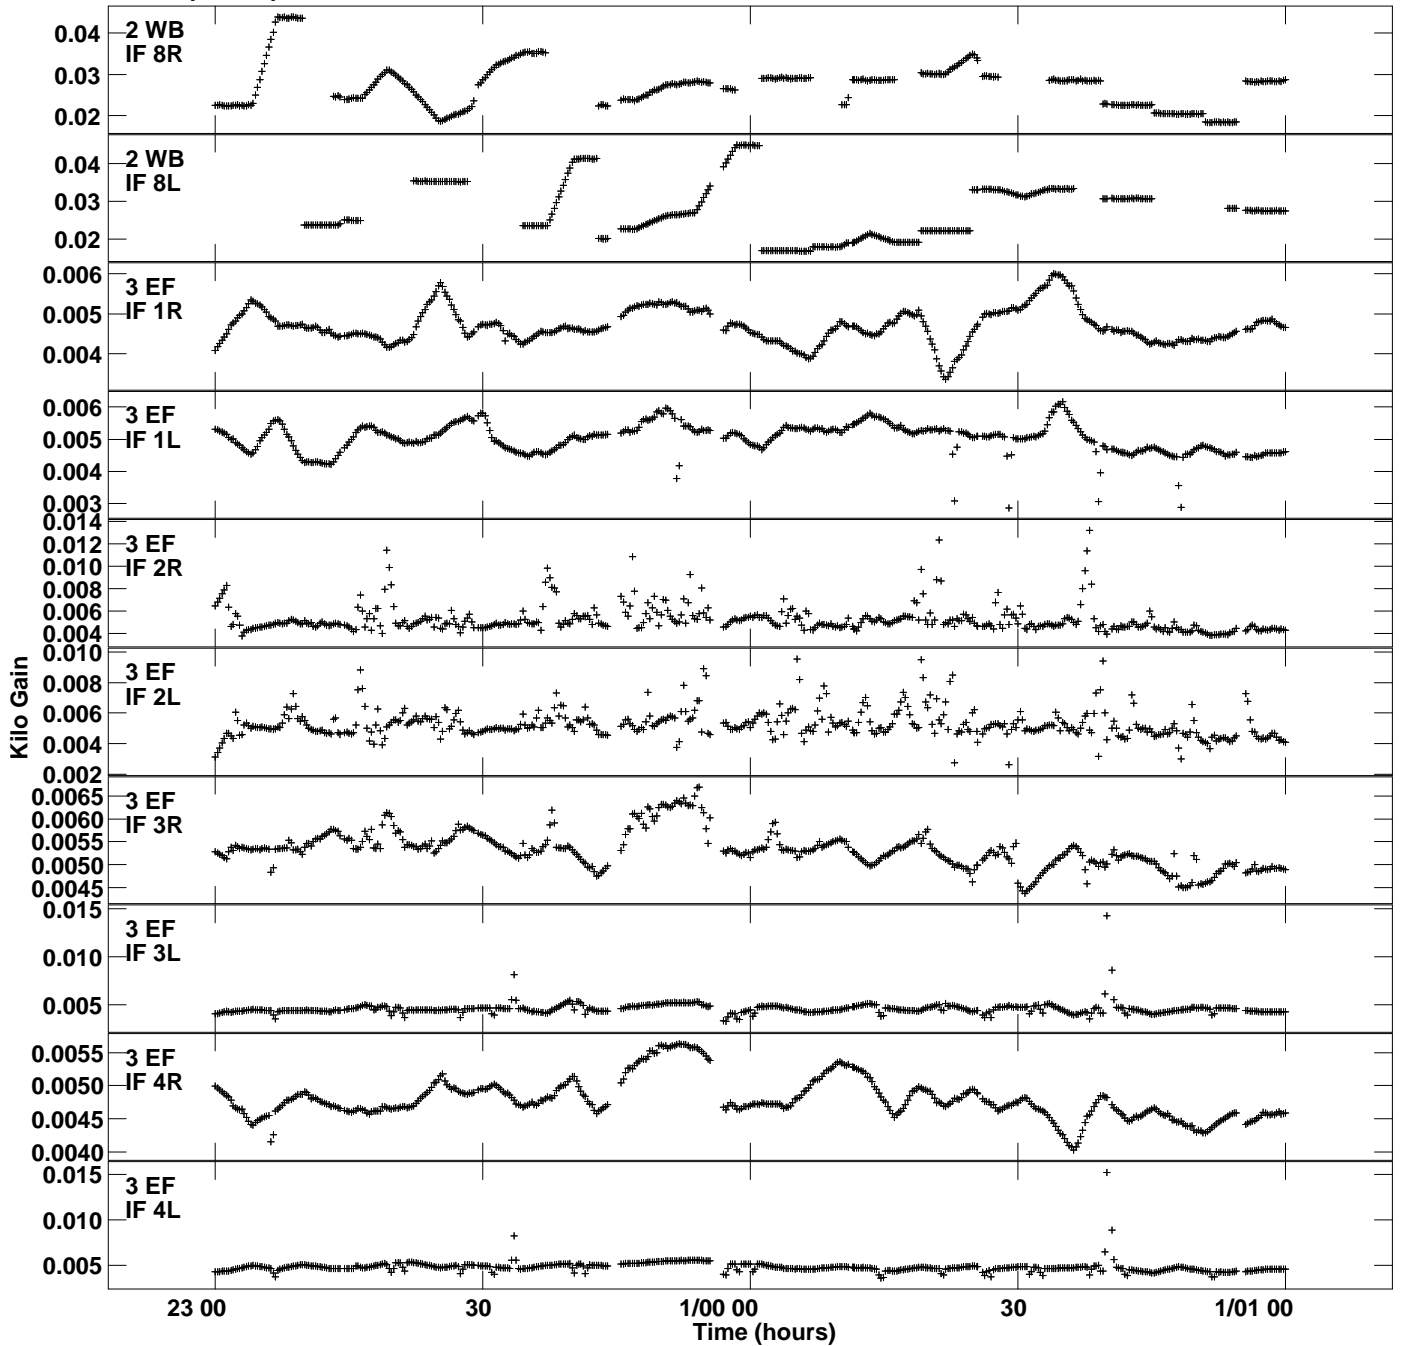

Plot file version 1 created 21-NOV-2017 11:34:36
Gain amp vs UTC time for EP104A.TMP.1
CL 4 Rpol & Lpol IF 1 - 8

Plot file version 2 created 21-NOV-2017 11:34:36
Gain amp vs UTC time for EP104A.TMP.1
CL 4 Rpol & Lpol IF 1 - 8

Plot file version 3 created 21-NOV-2017 11:34:36
Gain amp vs UTC time for EP104A.TMP.1
CL 4 Rpol & Lpol IF 1 - 8

Plot file version 4 created 21-NOV-2017 11:34:36
Gain amp vs UTC time for EP104A.TMP.1
CL 4 Rpol & Lpol IF 1 - 8

Plot file version 5 created 21-NOV-2017 11:34:36
 Gain amp vs UTC time for EP104A.TMP.1
 CL 4 Rpol & Lpol IF 1 - 8

Plot file version 6 created 21-NOV-2017 11:34:36
Gain amp vs UTC time for EP104A.TMP.1
CL 4 Rpol & Lpol IF 1 - 8

Plot file version 7 created 21-NOV-2017 11:34:36
Gain amp vs UTC time for EP104A.TMP.1
CL 4 Rpol & Lpol IF 1 - 8

Plot file version 8 created 21-NOV-2017 11:34:36
Gain amp vs UTC time for EP104A.TMP.1
CL 4 Rpol & Lpol IF 1 - 8