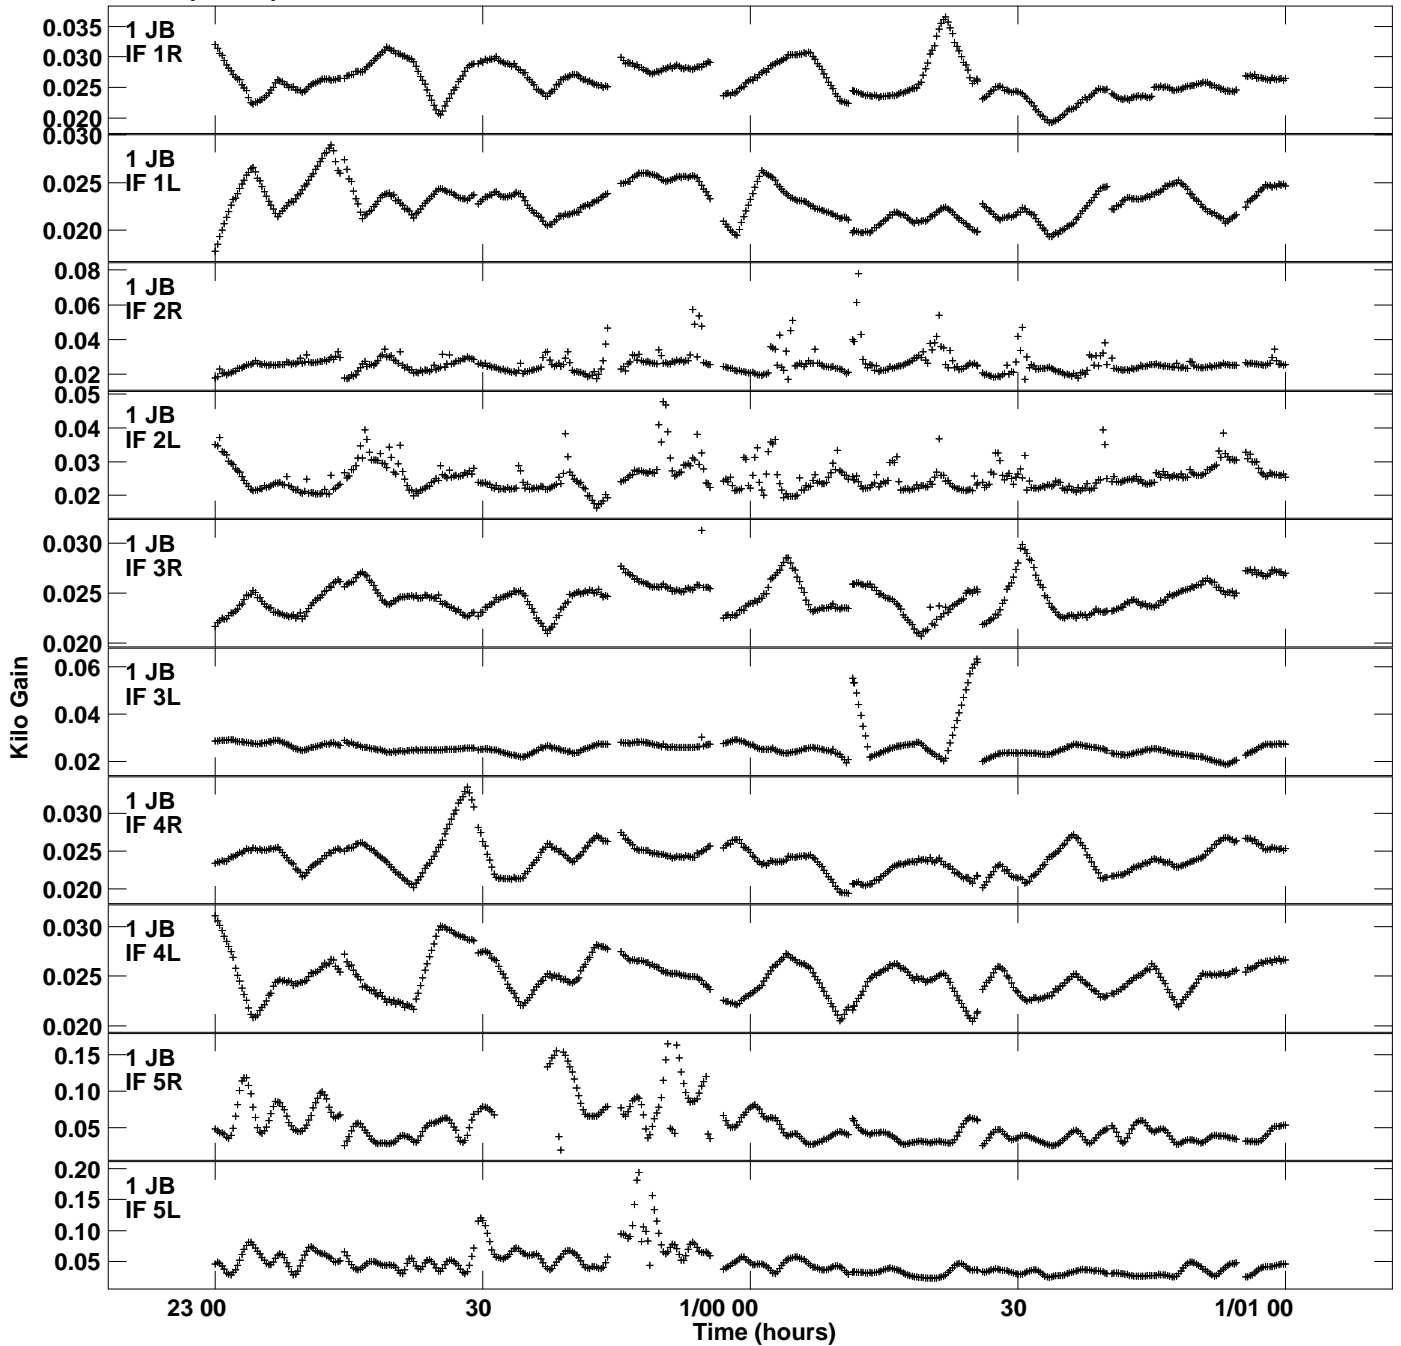

Plot file version 1 created 21-NOV-2017 11:34:36
Gain amp vs UTC time for EP104A.TMP.1
CL 4 Rpol & Lpol IF 1 - 8

Plot file version 2 created 21-NOV-2017 11:34:36
Gain amp vs UTC time for EP104A.TMP.1
CL 4 Rpol & Lpol IF 1 - 8

Plot file version 3 created 21-NOV-2017 11:34:36
Gain amp vs UTC time for EP104A.TMP.1
CL 4 Rpol & Lpol IF 1 - 8

Plot file version 4 created 21-NOV-2017 11:34:36
Gain amp vs UTC time for EP104A.TMP.1
CL 4 Rpol & Lpol IF 1 - 8

Plot file version 5 created 21-NOV-2017 11:34:36
 Gain amp vs UTC time for EP104A.TMP.1
 CL 4 Rpol & Lpol IF 1 - 8

Plot file version 6 created 21-NOV-2017 11:34:36
Gain amp vs UTC time for EP104A.TMP.1
CL 4 Rpol & Lpol IF 1 - 8

Plot file version 7 created 21-NOV-2017 11:34:36
Gain amp vs UTC time for EP104A.TMP.1
CL 4 Rpol & Lpol IF 1 - 8

Plot file version 8 created 21-NOV-2017 11:34:36
Gain amp vs UTC time for EP104A.TMP.1
CL 4 Rpol & Lpol IF 1 - 8