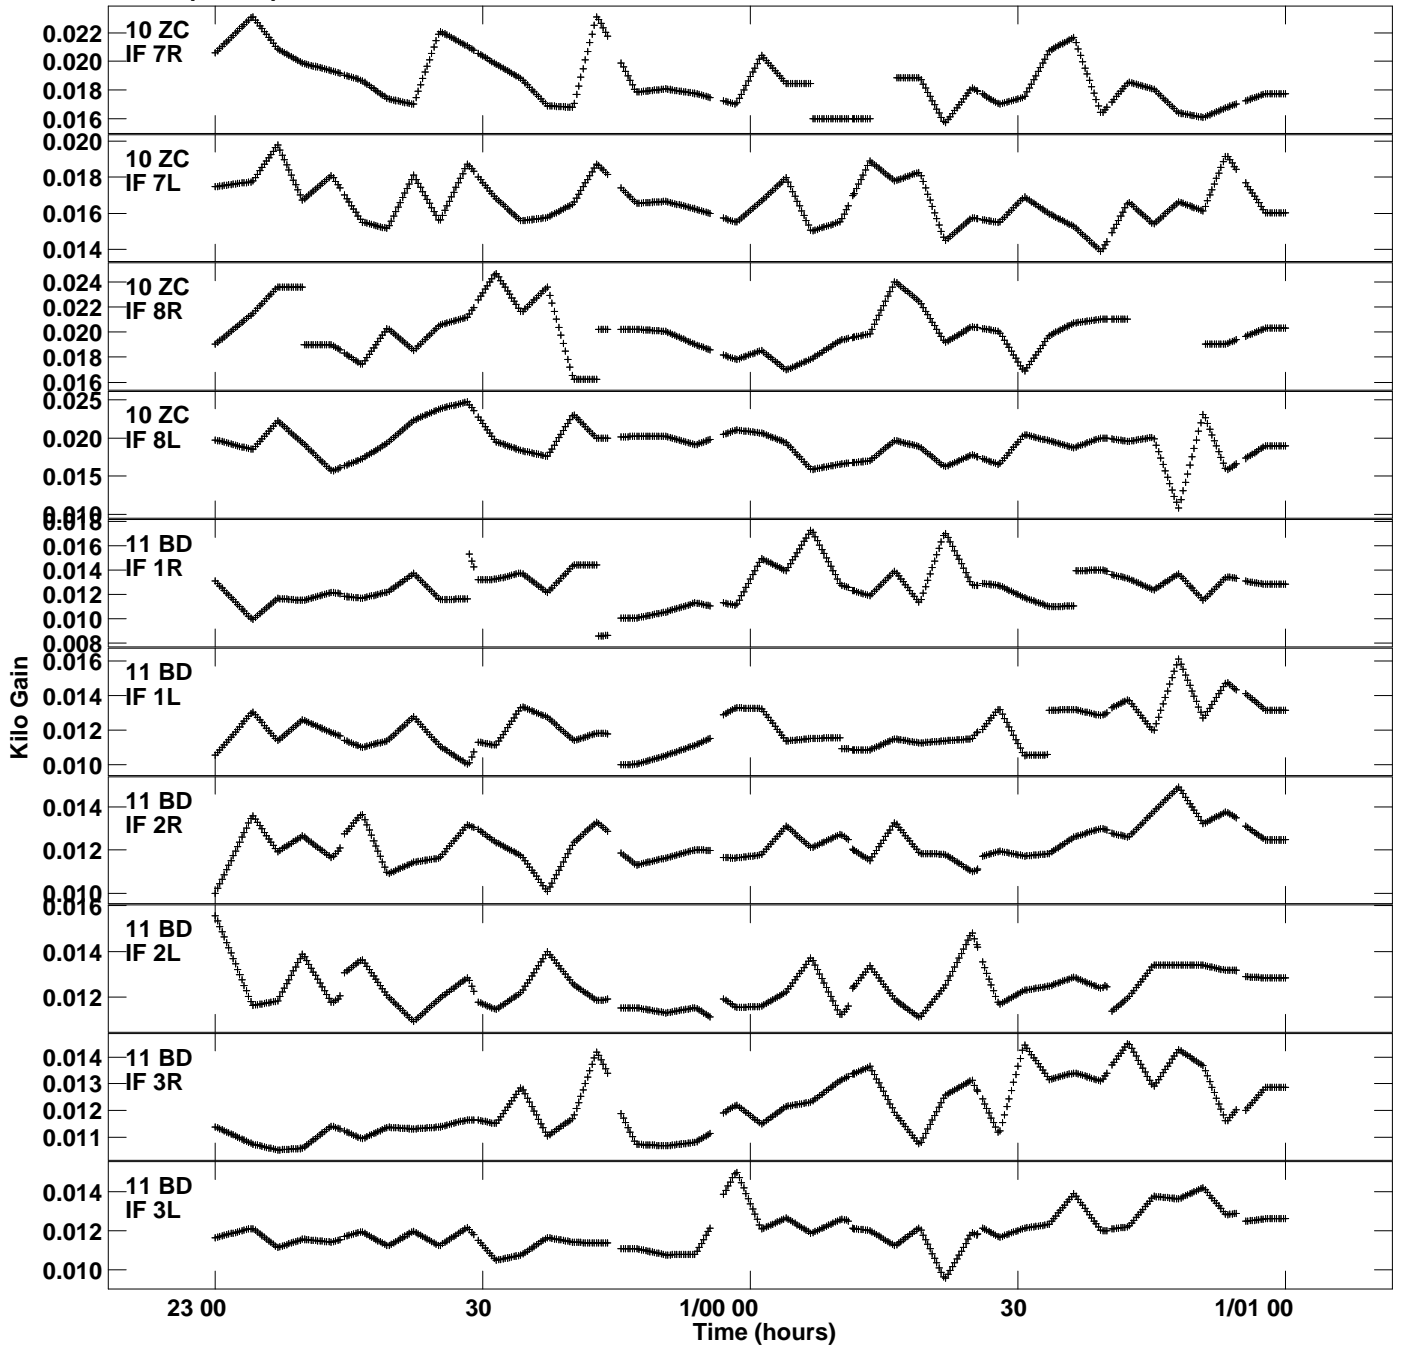

Plot file version 15 created 21-NOV-2017 11:34:36
Gain amp vs UTC time for EP104A.TMP.1
CL 4 Rpol & Lpol IF 1 - 8