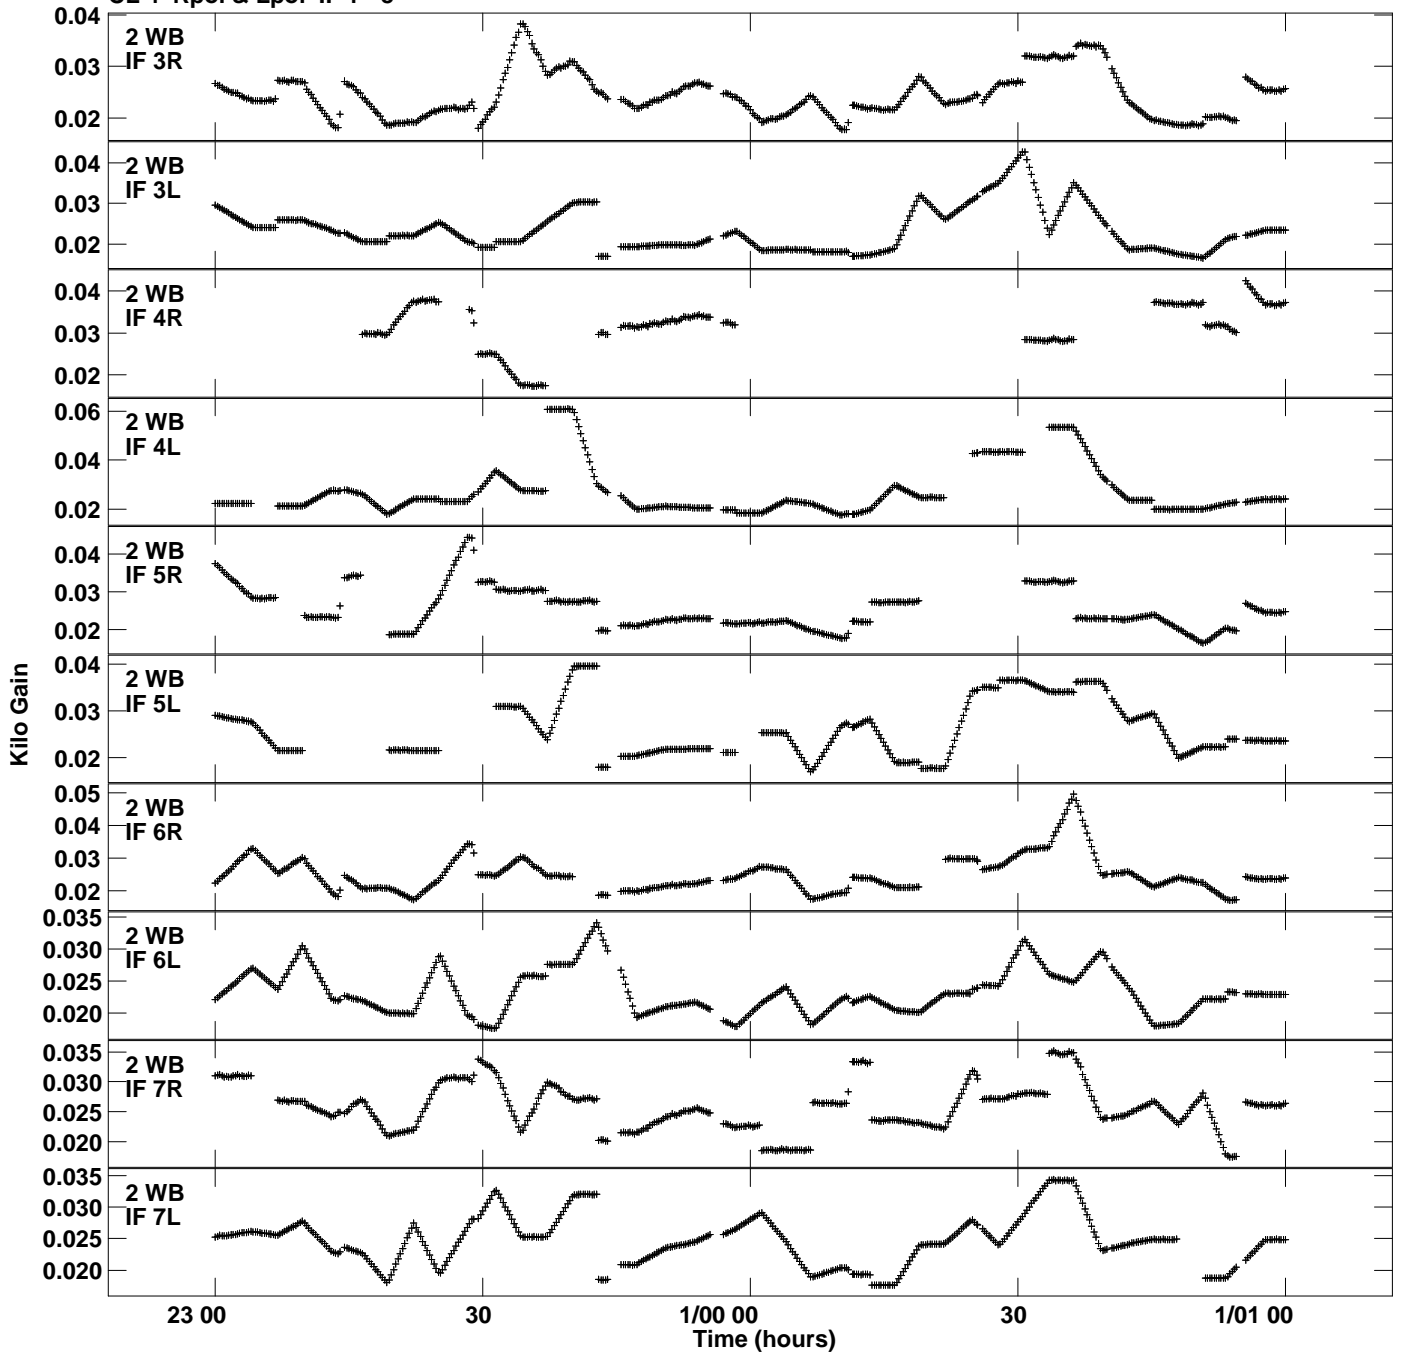

Plot file version 1 created 21-NOV-2017 11:34:36
Gain amp vs UTC time for EP104A.TMP.1
CL 4 Rpol & Lpol IF 1 - 8

Plot file version 2 created 21-NOV-2017 11:34:36
Gain amp vs UTC time for EP104A.TMP.1
CL 4 Rpol & Lpol IF 1 - 8

Plot file version 3 created 21-NOV-2017 11:34:36
Gain amp vs UTC time for EP104A.TMP.1
CL 4 Rpol & Lpol IF 1 - 8

Plot file version 4 created 21-NOV-2017 11:34:36
Gain amp vs UTC time for EP104A.TMP.1
CL 4 Rpol & Lpol IF 1 - 8

Plot file version 5 created 21-NOV-2017 11:34:36
 Gain amp vs UTC time for EP104A.TMP.1
 CL 4 Rpol & Lpol IF 1 - 8

Plot file version 6 created 21-NOV-2017 11:34:36
Gain amp vs UTC time for EP104A.TMP.1
CL 4 Rpol & Lpol IF 1 - 8

Plot file version 7 created 21-NOV-2017 11:34:36
Gain amp vs UTC time for EP104A.TMP.1
CL 4 Rpol & Lpol IF 1 - 8

Plot file version 8 created 21-NOV-2017 11:34:36
Gain amp vs UTC time for EP104A.TMP.1
CL 4 Rpol & Lpol IF 1 - 8