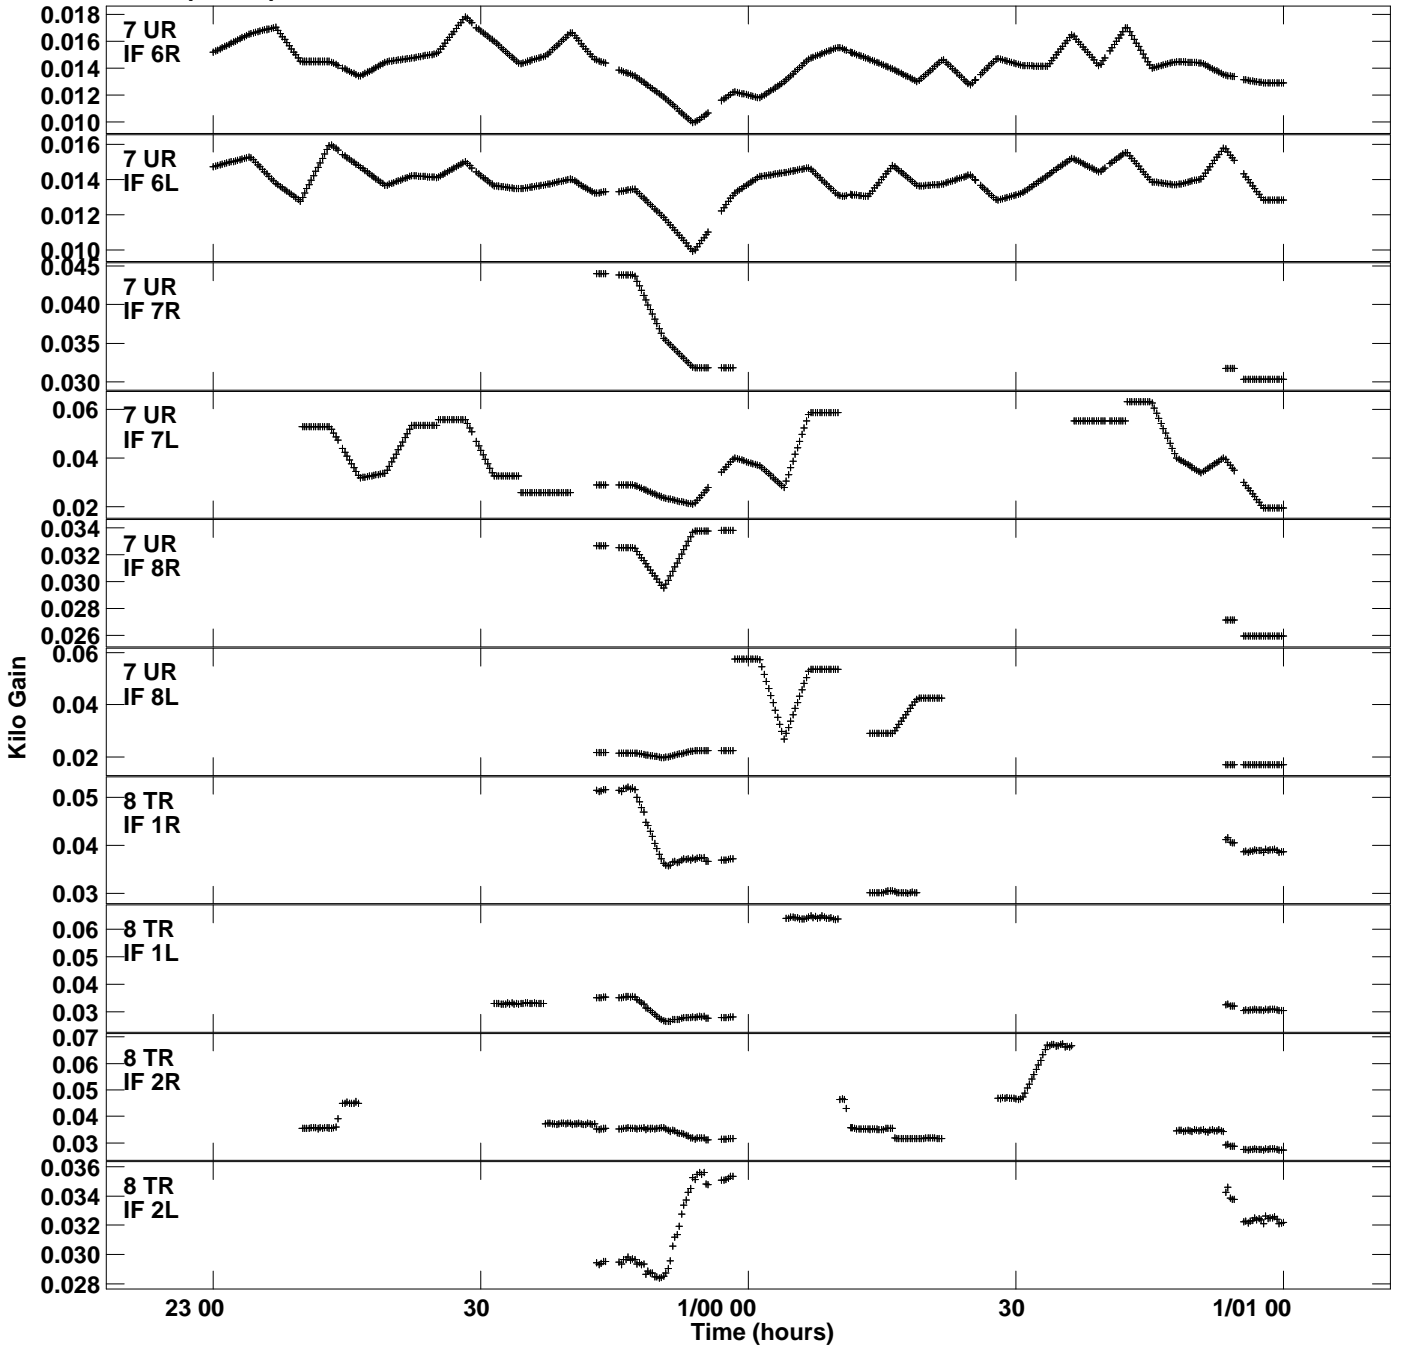

Plot file version 5 created 21-NOV-2017 11:34:36
 Gain amp vs UTC time for EP104A.TMP.1
 CL 4 Rpol & Lpol IF 1 - 8

Plot file version 6 created 21-NOV-2017 11:34:36
Gain amp vs UTC time for EP104A.TMP.1
CL 4 Rpol & Lpol IF 1 - 8

Plot file version 7 created 21-NOV-2017 11:34:36
Gain amp vs UTC time for EP104A.TMP.1
CL 4 Rpol & Lpol IF 1 - 8

Plot file version 8 created 21-NOV-2017 11:34:36
Gain amp vs UTC time for EP104A.TMP.1
CL 4 Rpol & Lpol IF 1 - 8

Plot file version 9 created 21-NOV-2017 11:34:36
Gain amp vs UTC time for EP104A.TMP.1
CL 4 Rpol & Lpol IF 1 - 8

Plot file version 10 created 21-NOV-2017 11:34:36
Gain amp vs UTC time for EP104A.TMP.1
CL 4 Rpol & Lpol IF 1 - 8

Plot file version 11 created 21-NOV-2017 11:34:36
Gain amp vs UTC time for EP104A.TMP.1
CL 4 Rpol & Lpol IF 1 - 8

Plot file version 12 created 21-NOV-2017 11:34:36
Gain amp vs UTC time for EP104A.TMP.1
CL 4 Rpol & Lpol IF 1 - 8