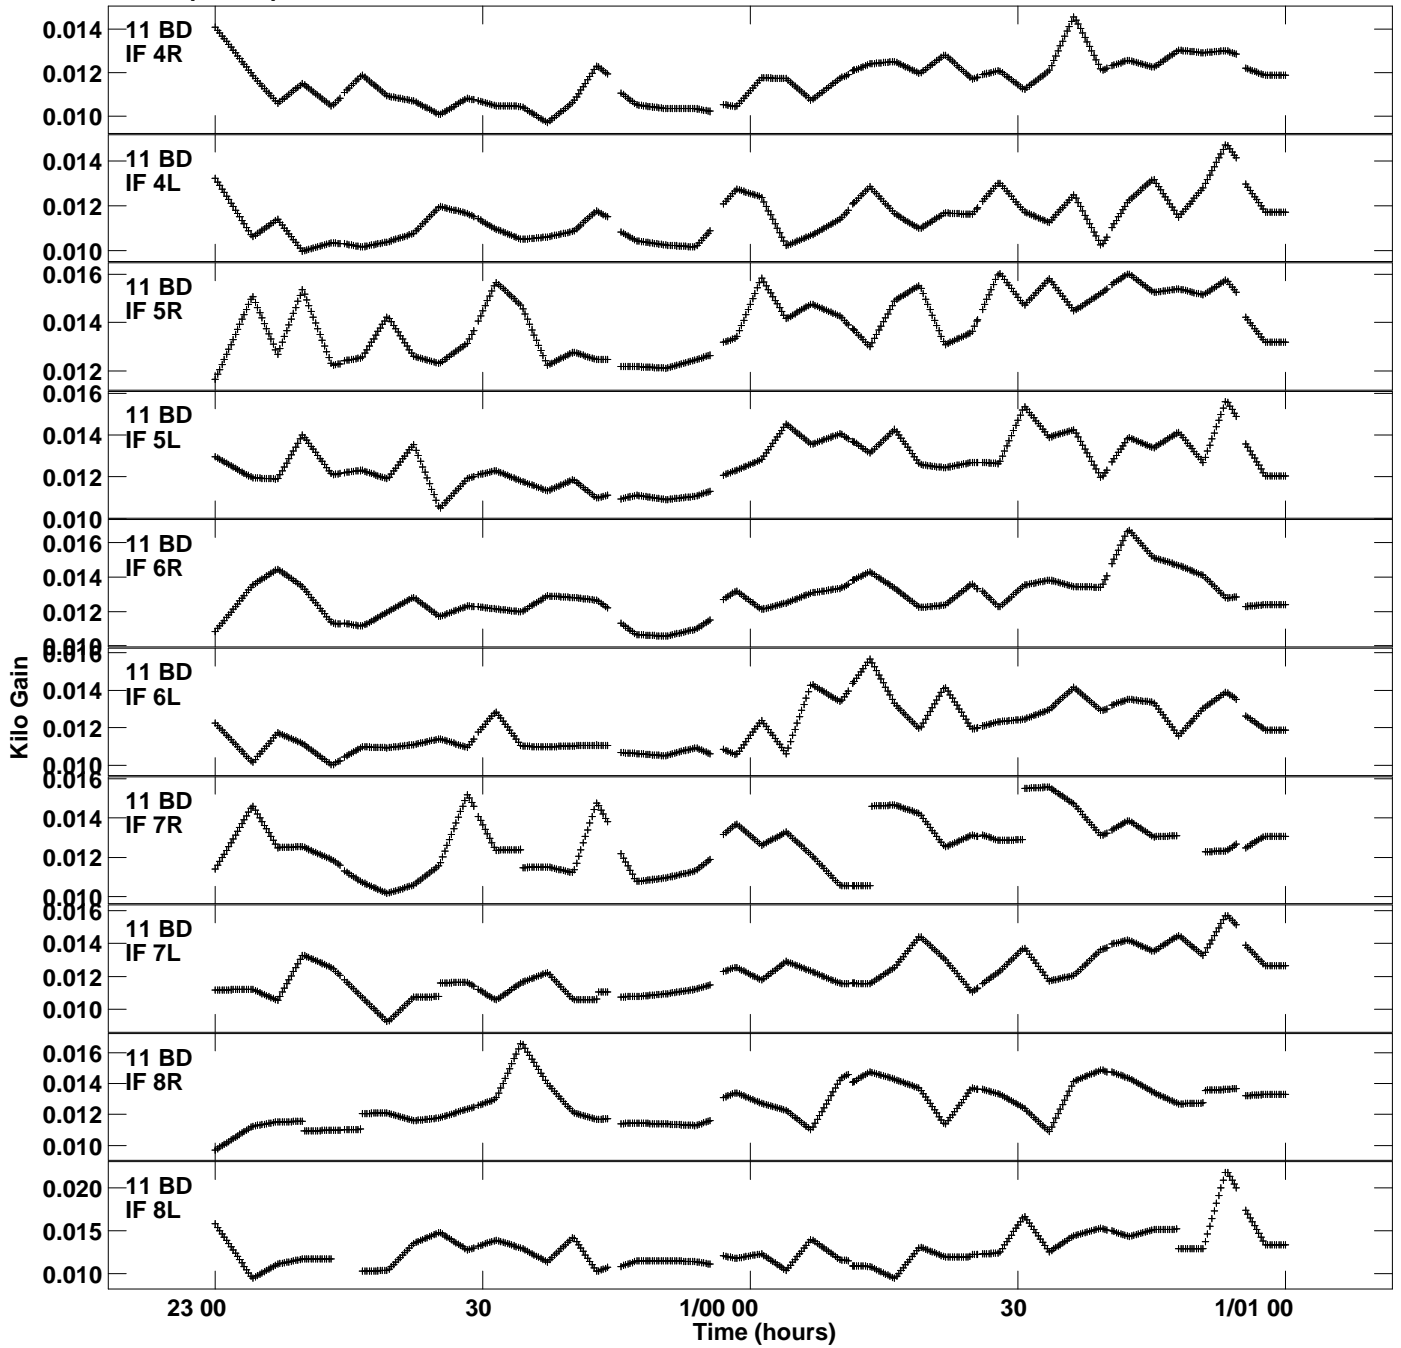

Plot file version 16 created 21-NOV-2017 11:34:36
Gain amp vs UTC time for EP104A.TMP.1
CL 4 Rpol & Lpol IF 1 - 8