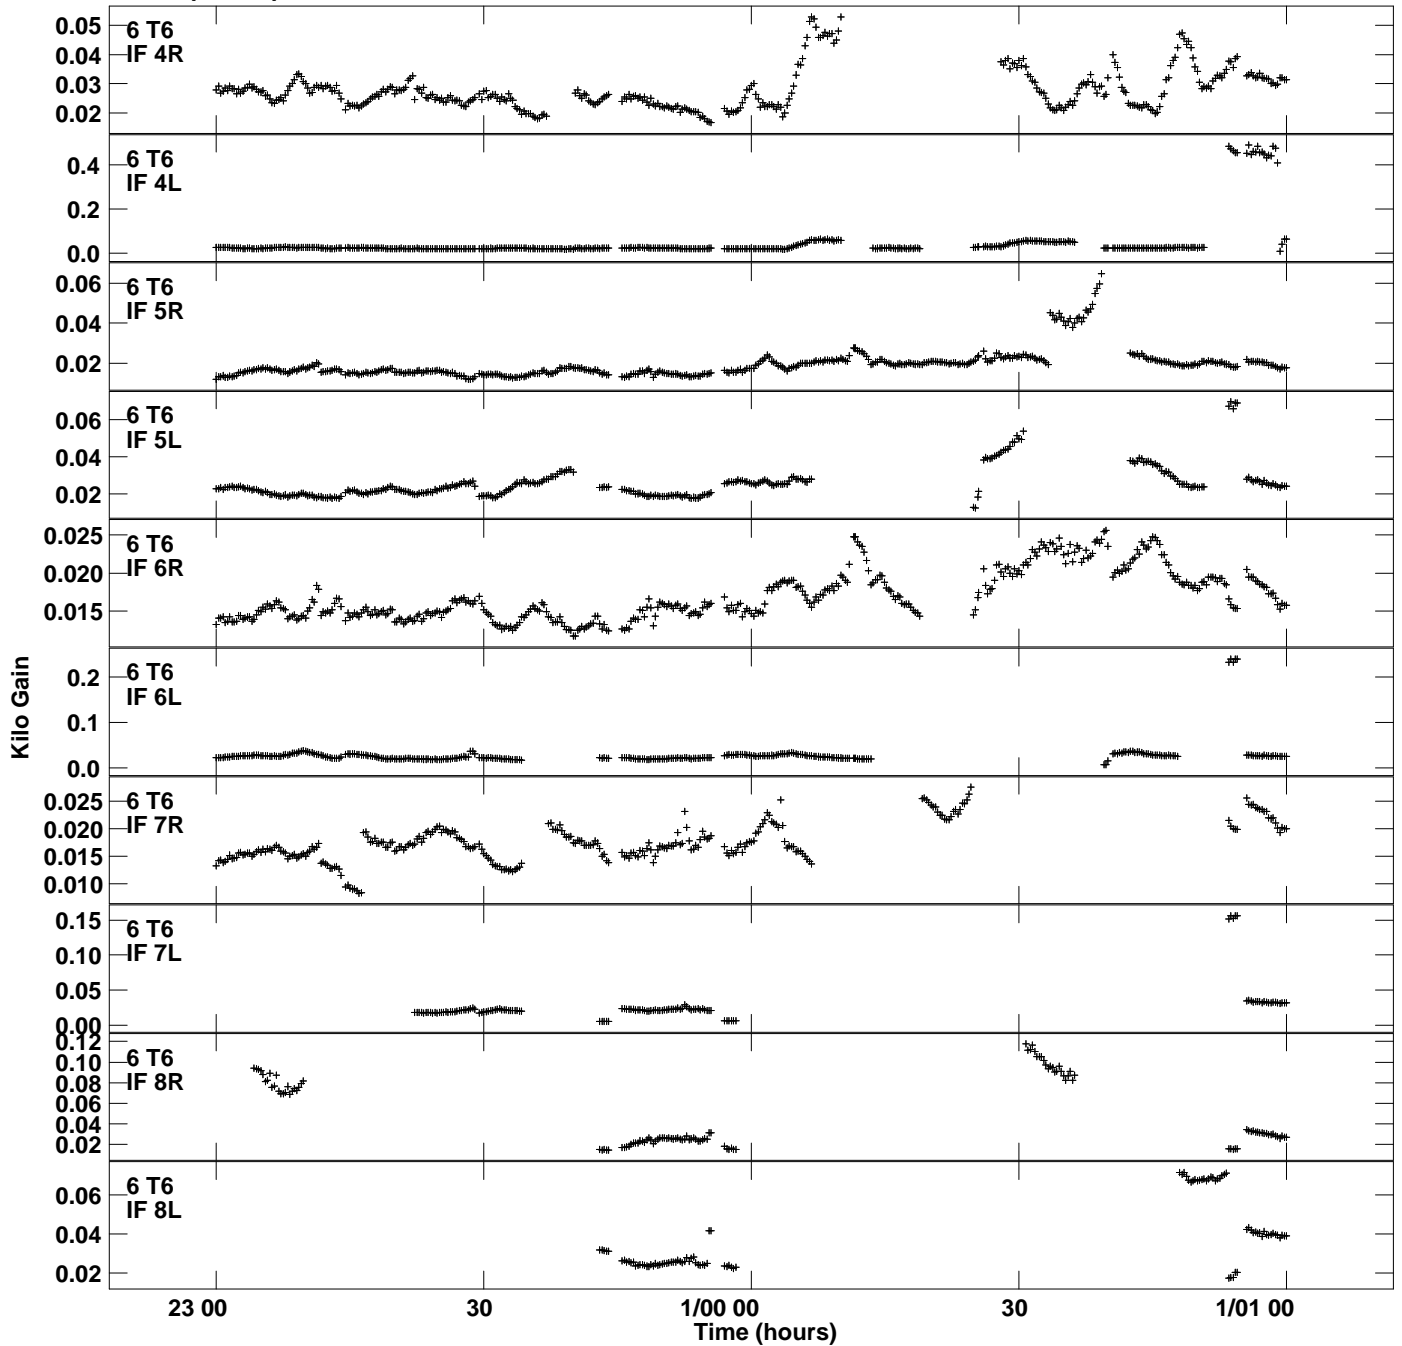

Plot file version 5 created 21-NOV-2017 11:34:36
 Gain amp vs UTC time for EP104A.TMP.1
 CL 4 Rpol & Lpol IF 1 - 8

Plot file version 6 created 21-NOV-2017 11:34:36
Gain amp vs UTC time for EP104A.TMP.1
CL 4 Rpol & Lpol IF 1 - 8

Plot file version 7 created 21-NOV-2017 11:34:36
Gain amp vs UTC time for EP104A.TMP.1
CL 4 Rpol & Lpol IF 1 - 8

Plot file version 8 created 21-NOV-2017 11:34:36
Gain amp vs UTC time for EP104A.TMP.1
CL 4 Rpol & Lpol IF 1 - 8

Plot file version 9 created 21-NOV-2017 11:34:36
Gain amp vs UTC time for EP104A.TMP.1
CL 4 Rpol & Lpol IF 1 - 8

Plot file version 10 created 21-NOV-2017 11:34:36
Gain amp vs UTC time for EP104A.TMP.1
CL 4 Rpol & Lpol IF 1 - 8

Plot file version 11 created 21-NOV-2017 11:34:36
Gain amp vs UTC time for EP104A.TMP.1
CL 4 Rpol & Lpol IF 1 - 8

Plot file version 12 created 21-NOV-2017 11:34:36
Gain amp vs UTC time for EP104A.TMP.1
CL 4 Rpol & Lpol IF 1 - 8