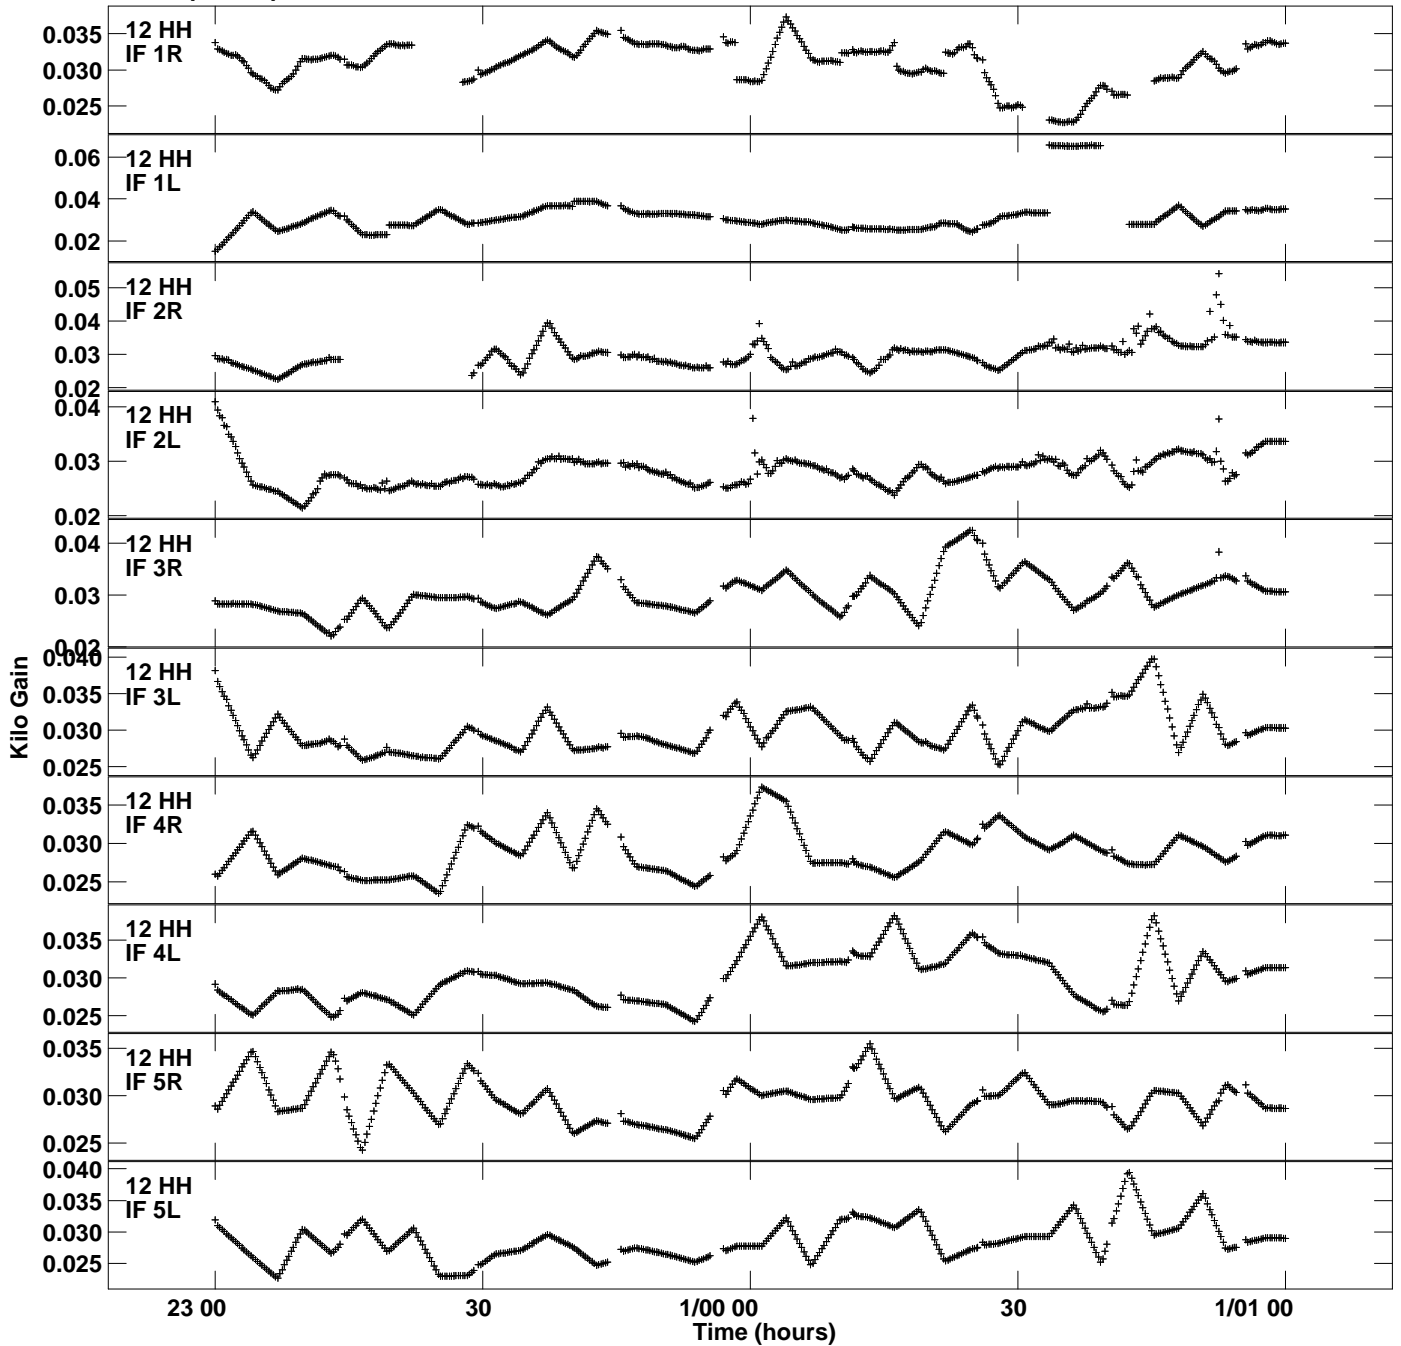

Plot file version 17 created 21-NOV-2017 11:34:36
Gain amp vs UTC time for EP104A.TMP.1
CL 4 Rpol & Lpol IF 1 - 8