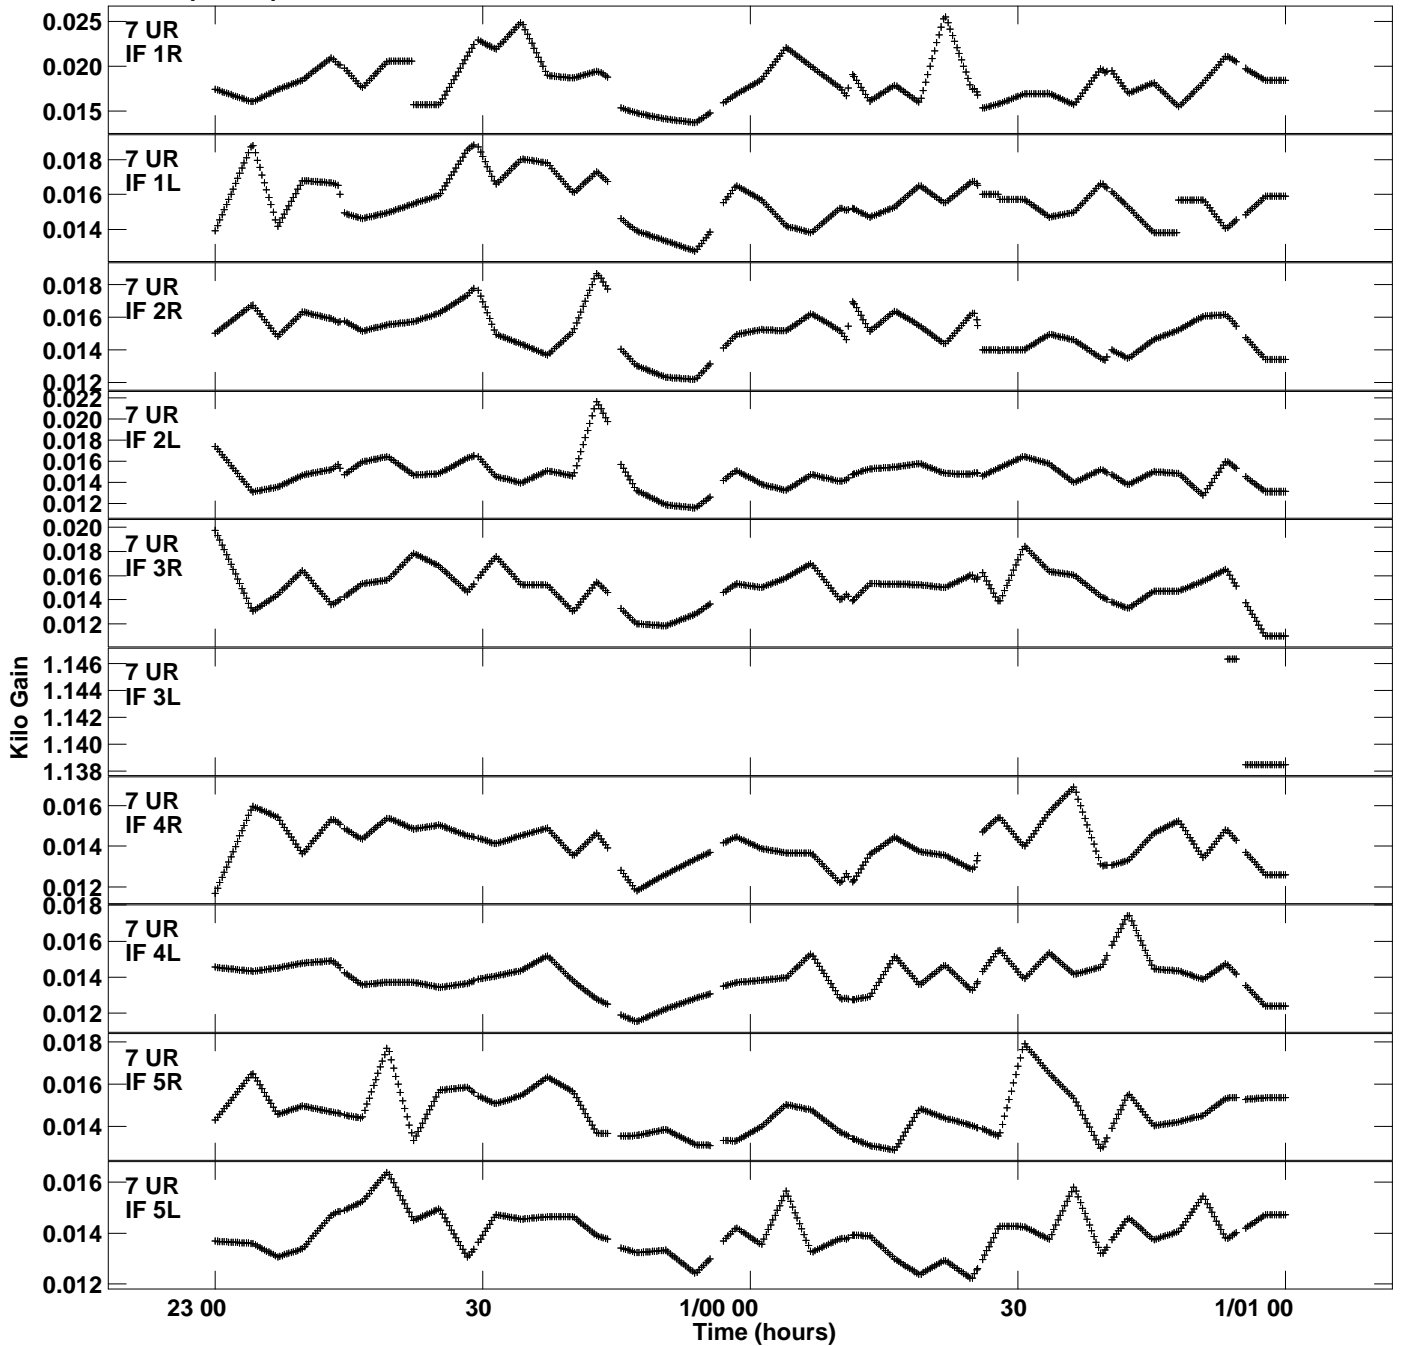

Plot file version 9 created 21-NOV-2017 11:34:36
Gain amp vs UTC time for EP104A.TMP.1
CL 4 Rpol & Lpol IF 1 - 8