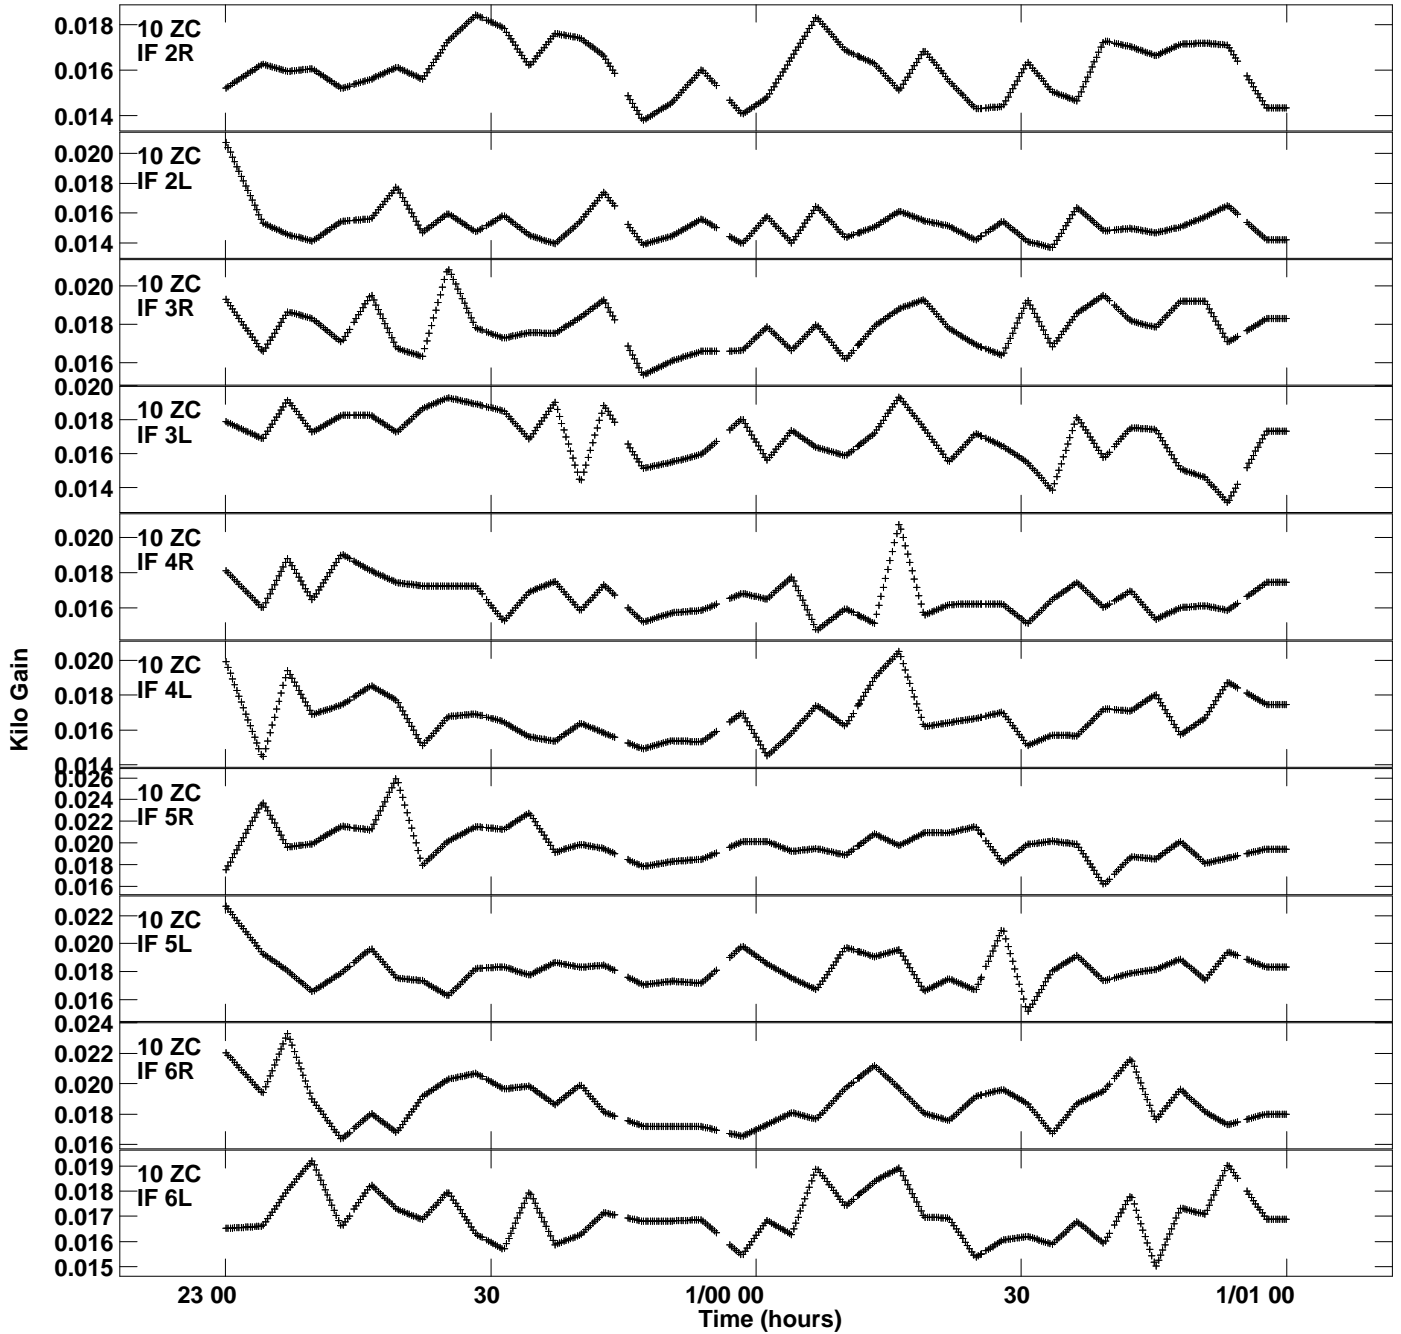

Plot file version 14 created 21-NOV-2017 11:34:36
Gain amp vs UTC time for EP104A.TMP.1
CL 4 Rpol & Lpol IF 1 - 8