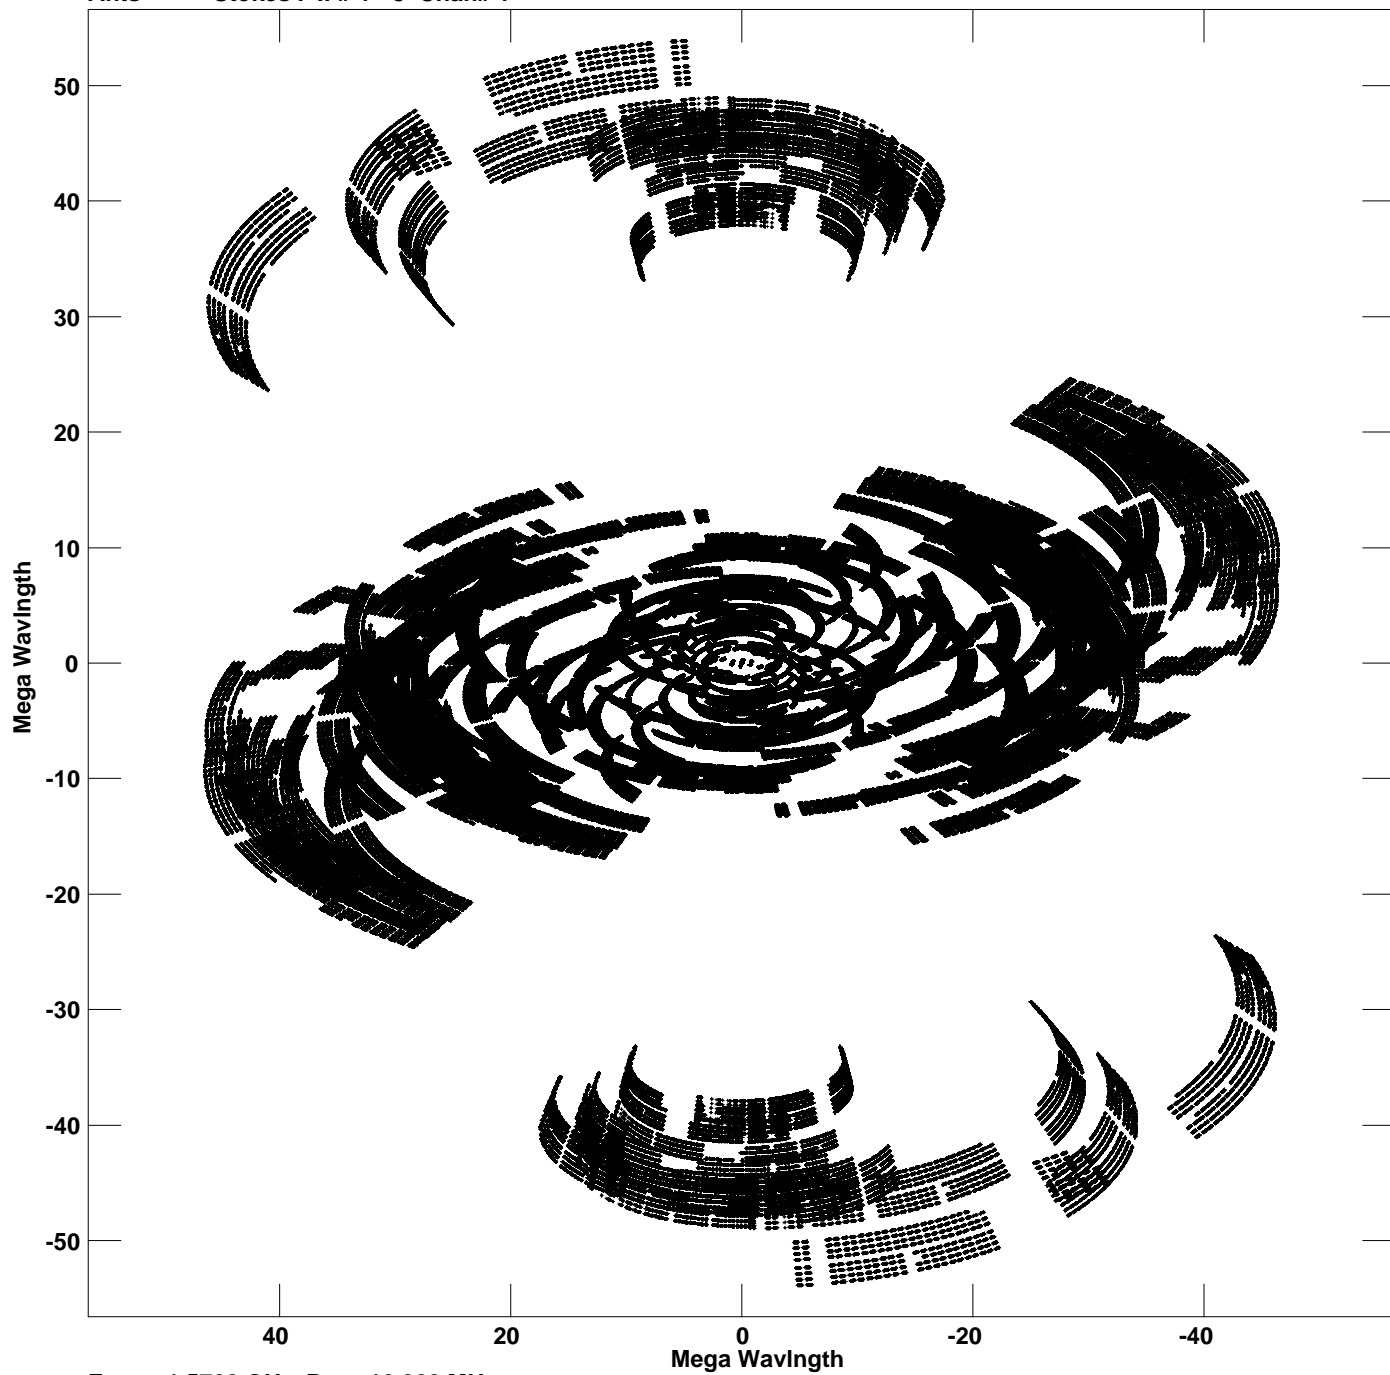

Plot file version 1 created 03-SEP-2018 10:37:15
V vs U for IC860.MULTI.1 Source:IC860
Ants * - * Stokes I IF# 1 - 8 Chan# 1

Freq = 1.5762 GHz, Bw = 16.000 MHz