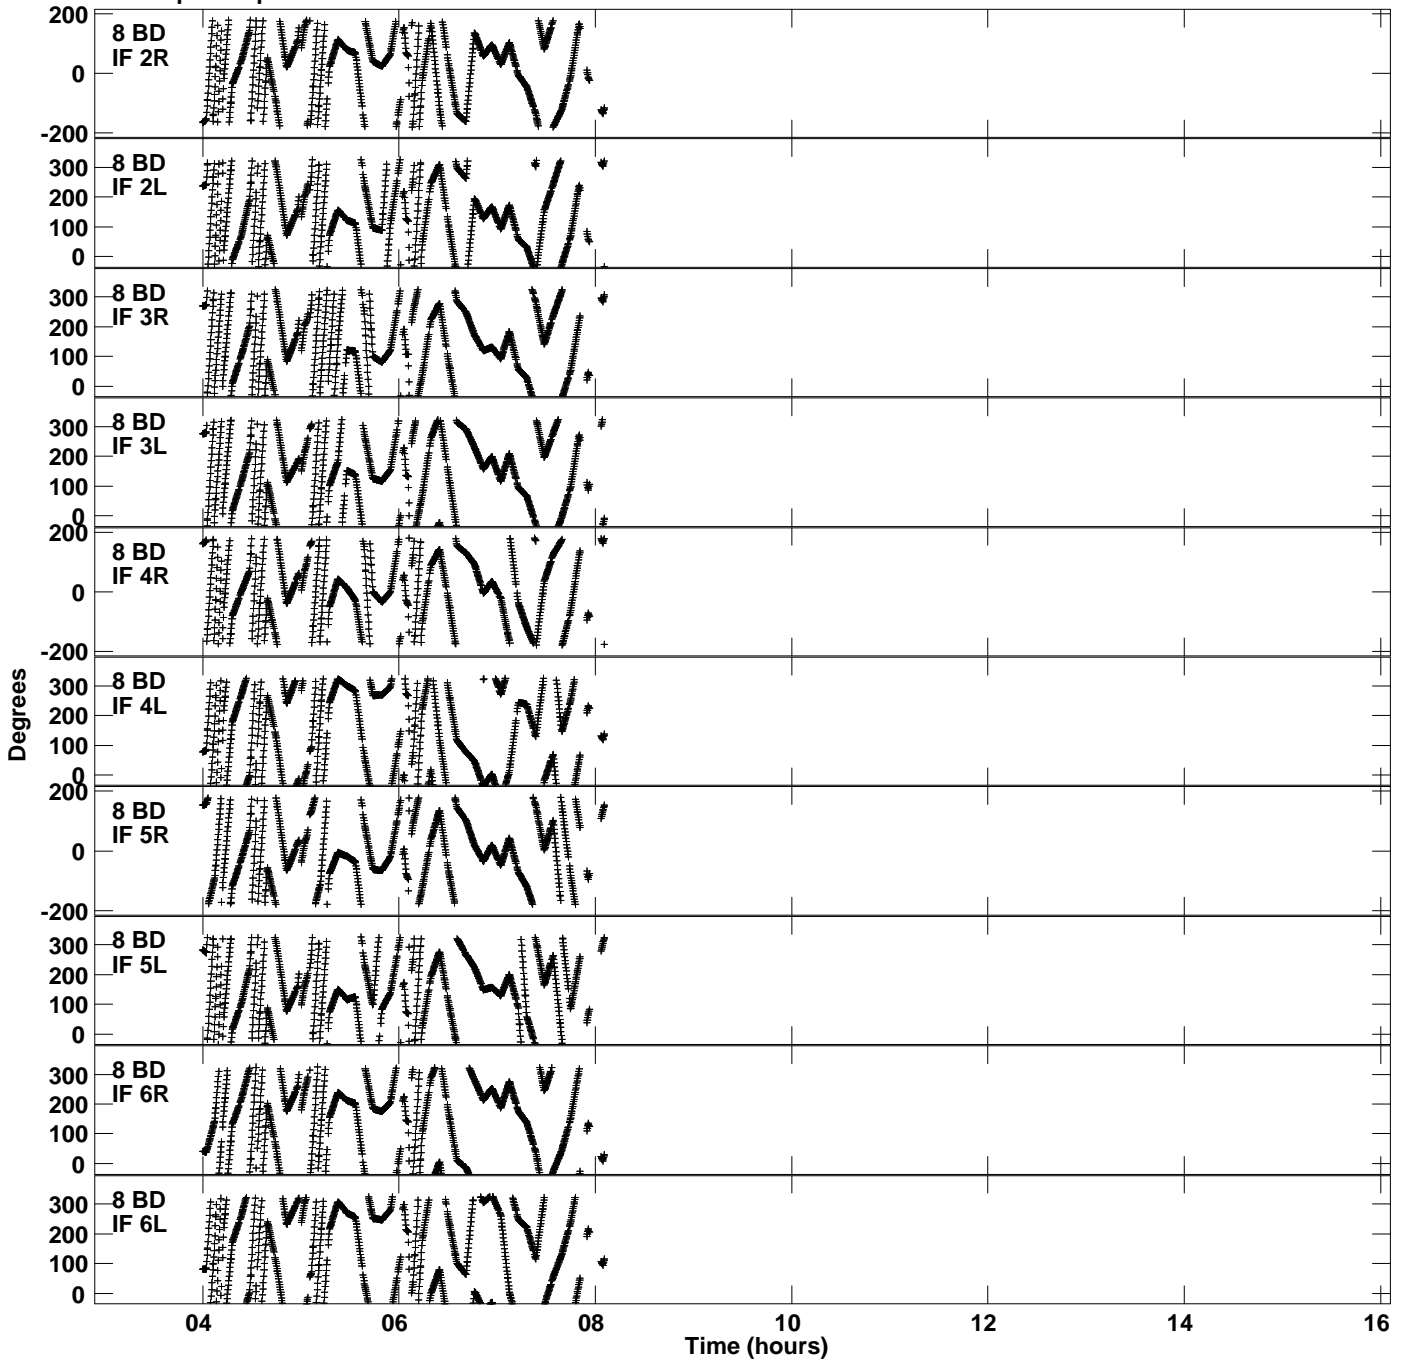

Plot file version 10 created 21-JUN-2019 11:53:16
Gain phs vs UTC time for EP111A_1.UVDATA.1
CL 3 Rpol & Lpol IF 1 - 8