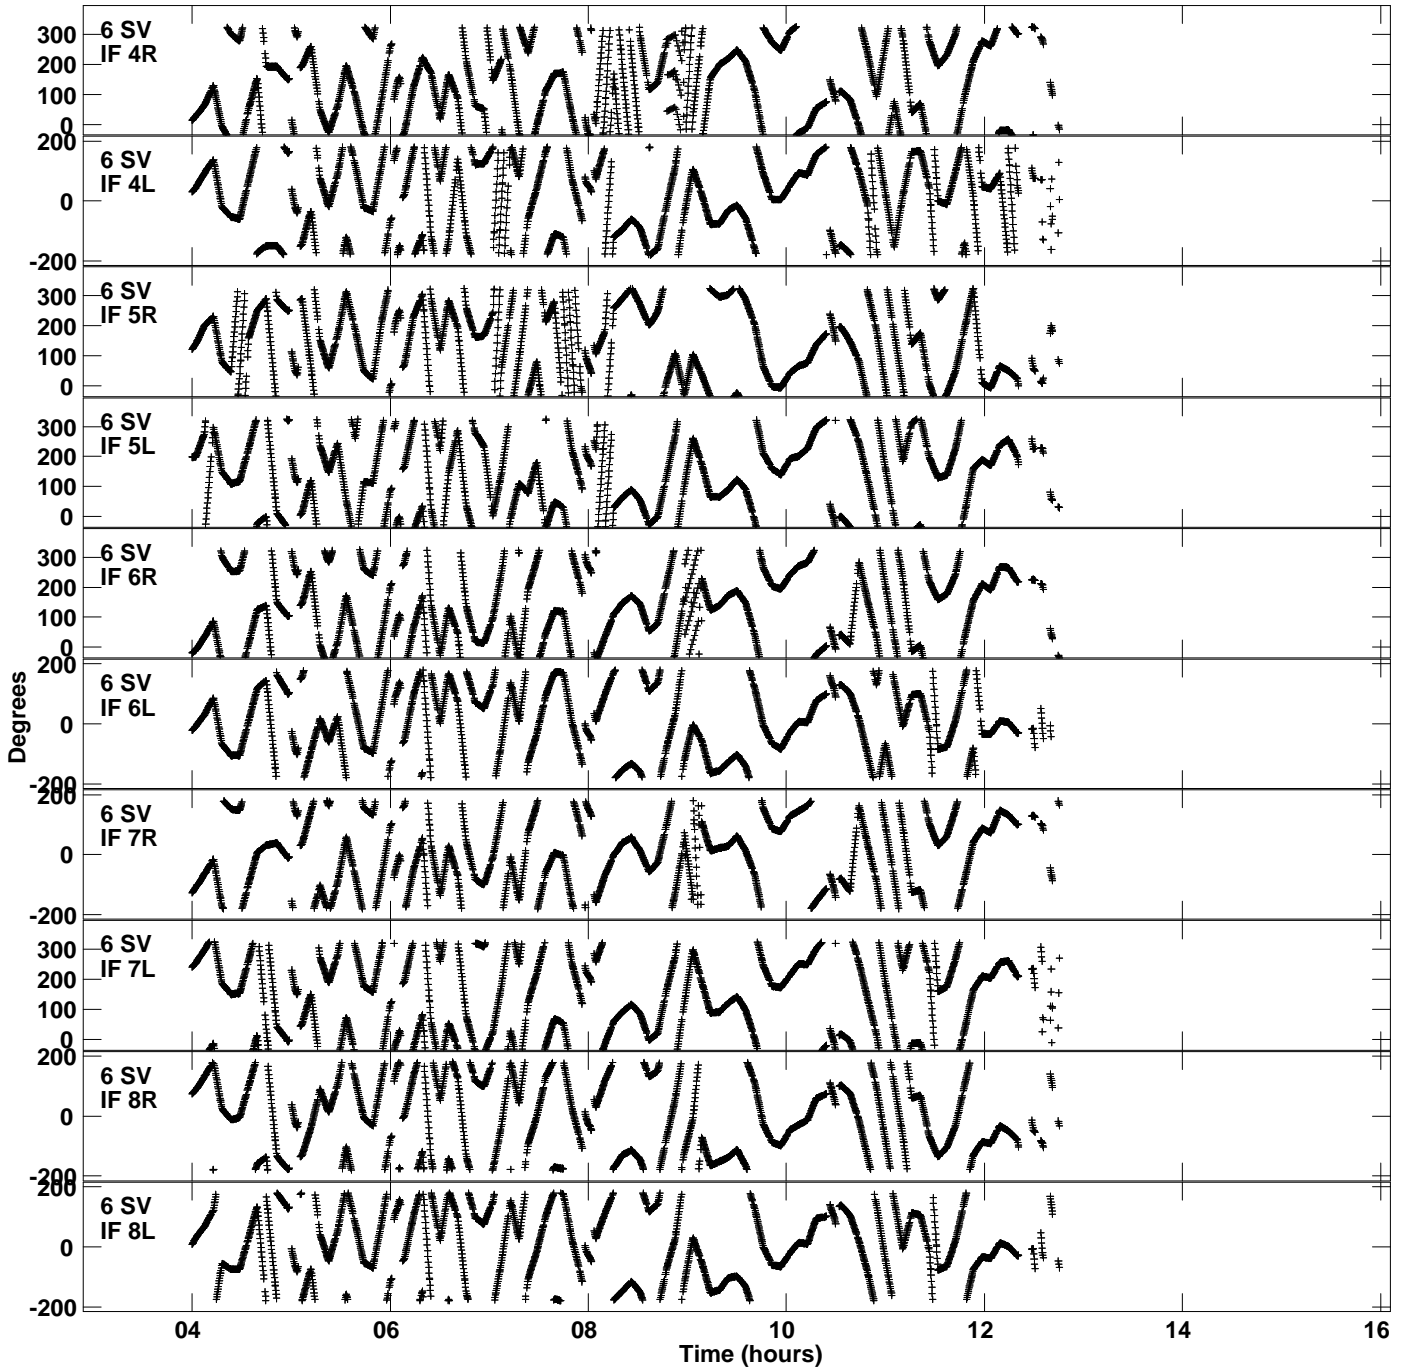

Plot file version 5 created 21-JUN-2019 11:53:16  
Gain phs vs UTC time for EP111A\_1.UVDATA.1  
CL 3 Rpol & Lpol IF 1 - 8

Plot file version 6 created 21-JUN-2019 11:53:16  
Gain phs vs UTC time for EP111A\_1.UVDATA.1  
CL 3 Rpol & Lpol IF 1 - 8

Plot file version 7 created 21-JUN-2019 11:53:16  
Gain phs vs UTC time for EP111A\_1.UVDATA.1  
CL 3 Rpol & Lpol IF 1 - 8

Plot file version 8 created 21-JUN-2019 11:53:16  
Gain phs vs UTC time for EP111A\_1.UVDATA.1  
CL 3 Rpol & Lpol IF 1 - 8