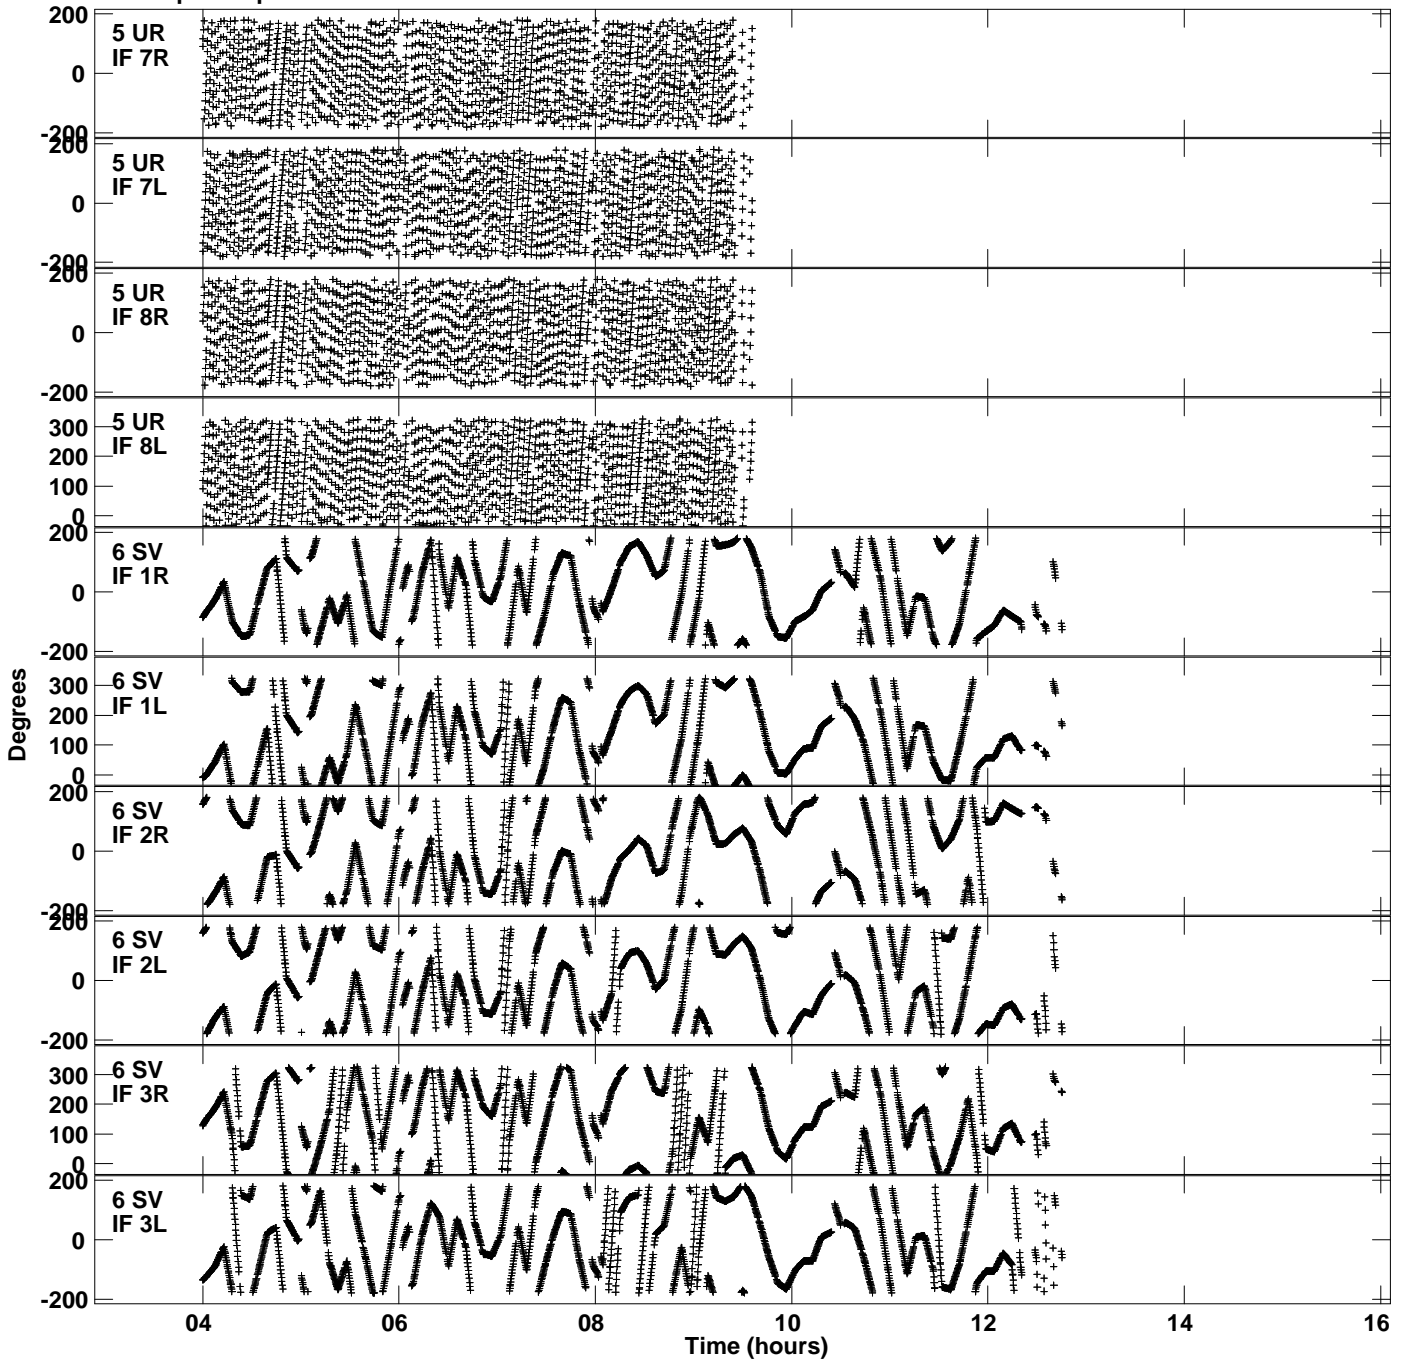

Plot file version 7 created 21-JUN-2019 11:53:16
Gain phs vs UTC time for EP111A_1.UVDATA.1
CL 3 Rpol & Lpol IF 1 - 8