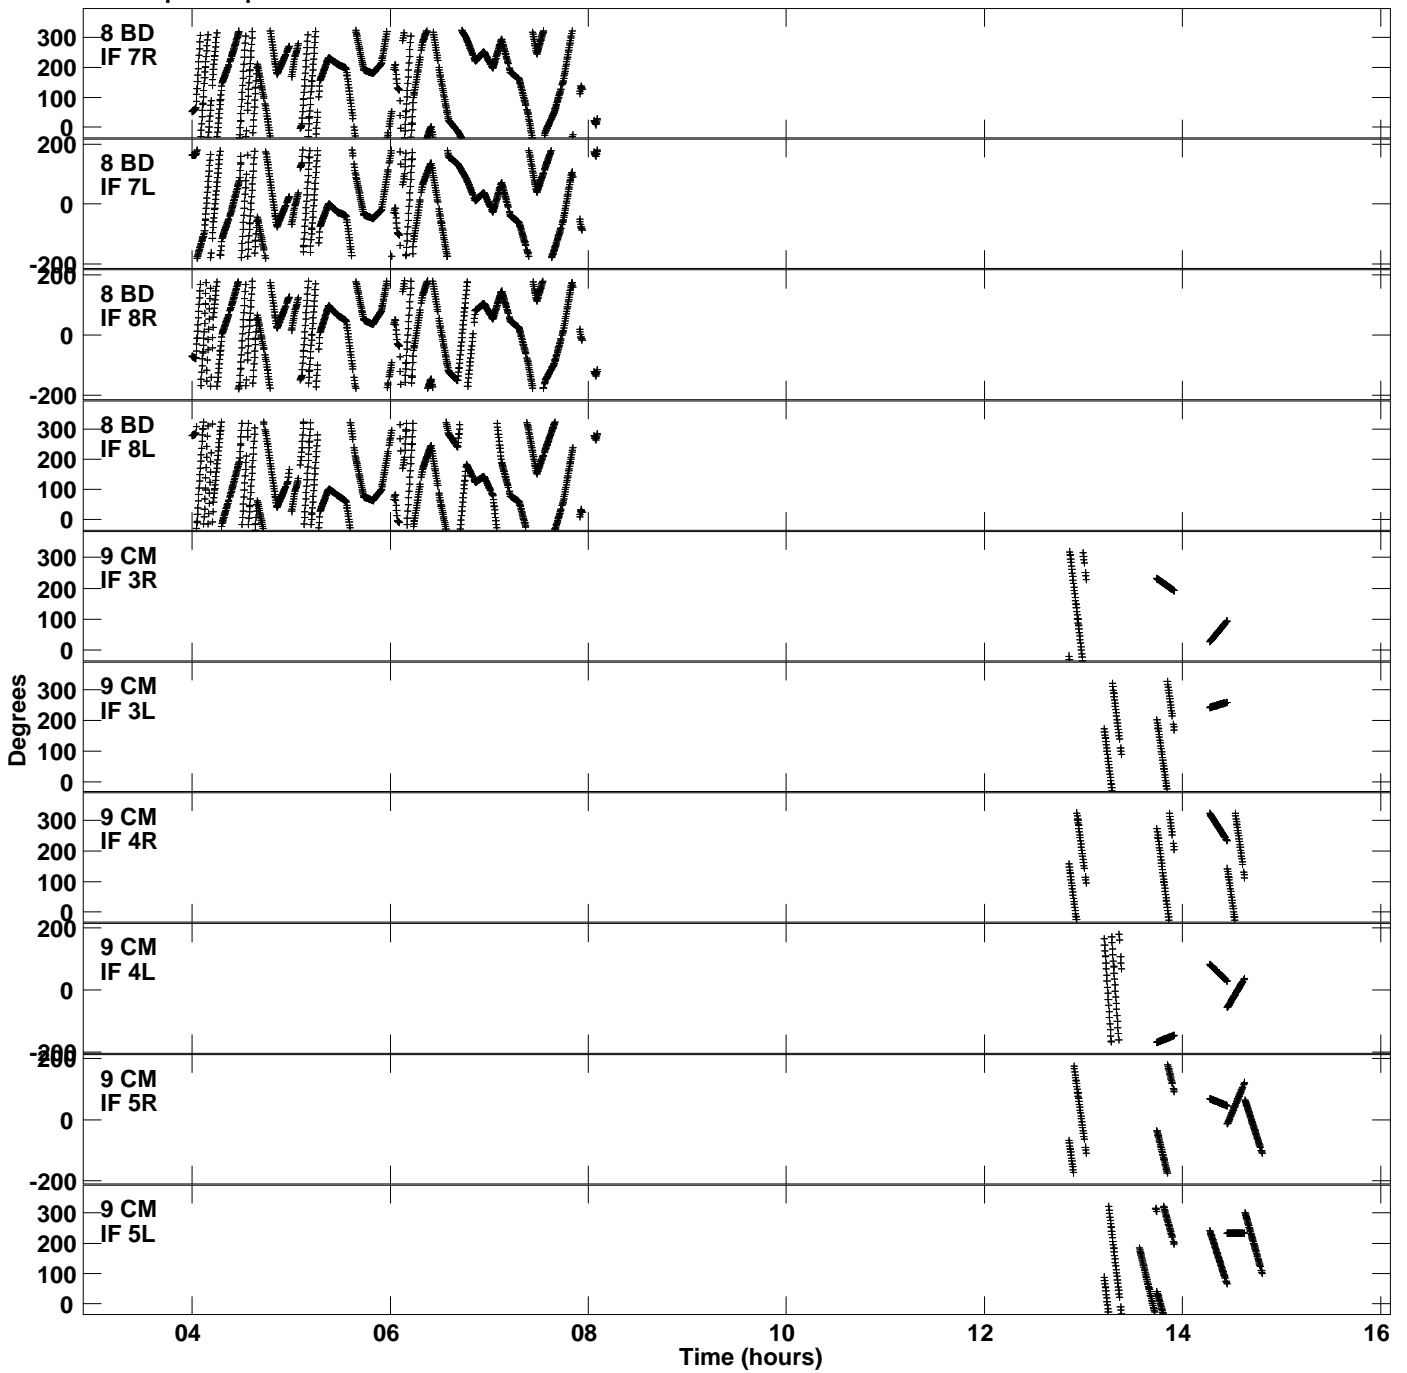

Plot file version 11 created 21-JUN-2019 11:53:16
Gain phs vs UTC time for EP111A_1.UVDATA.1
CL 3 Rpol & Lpol IF 1 - 8