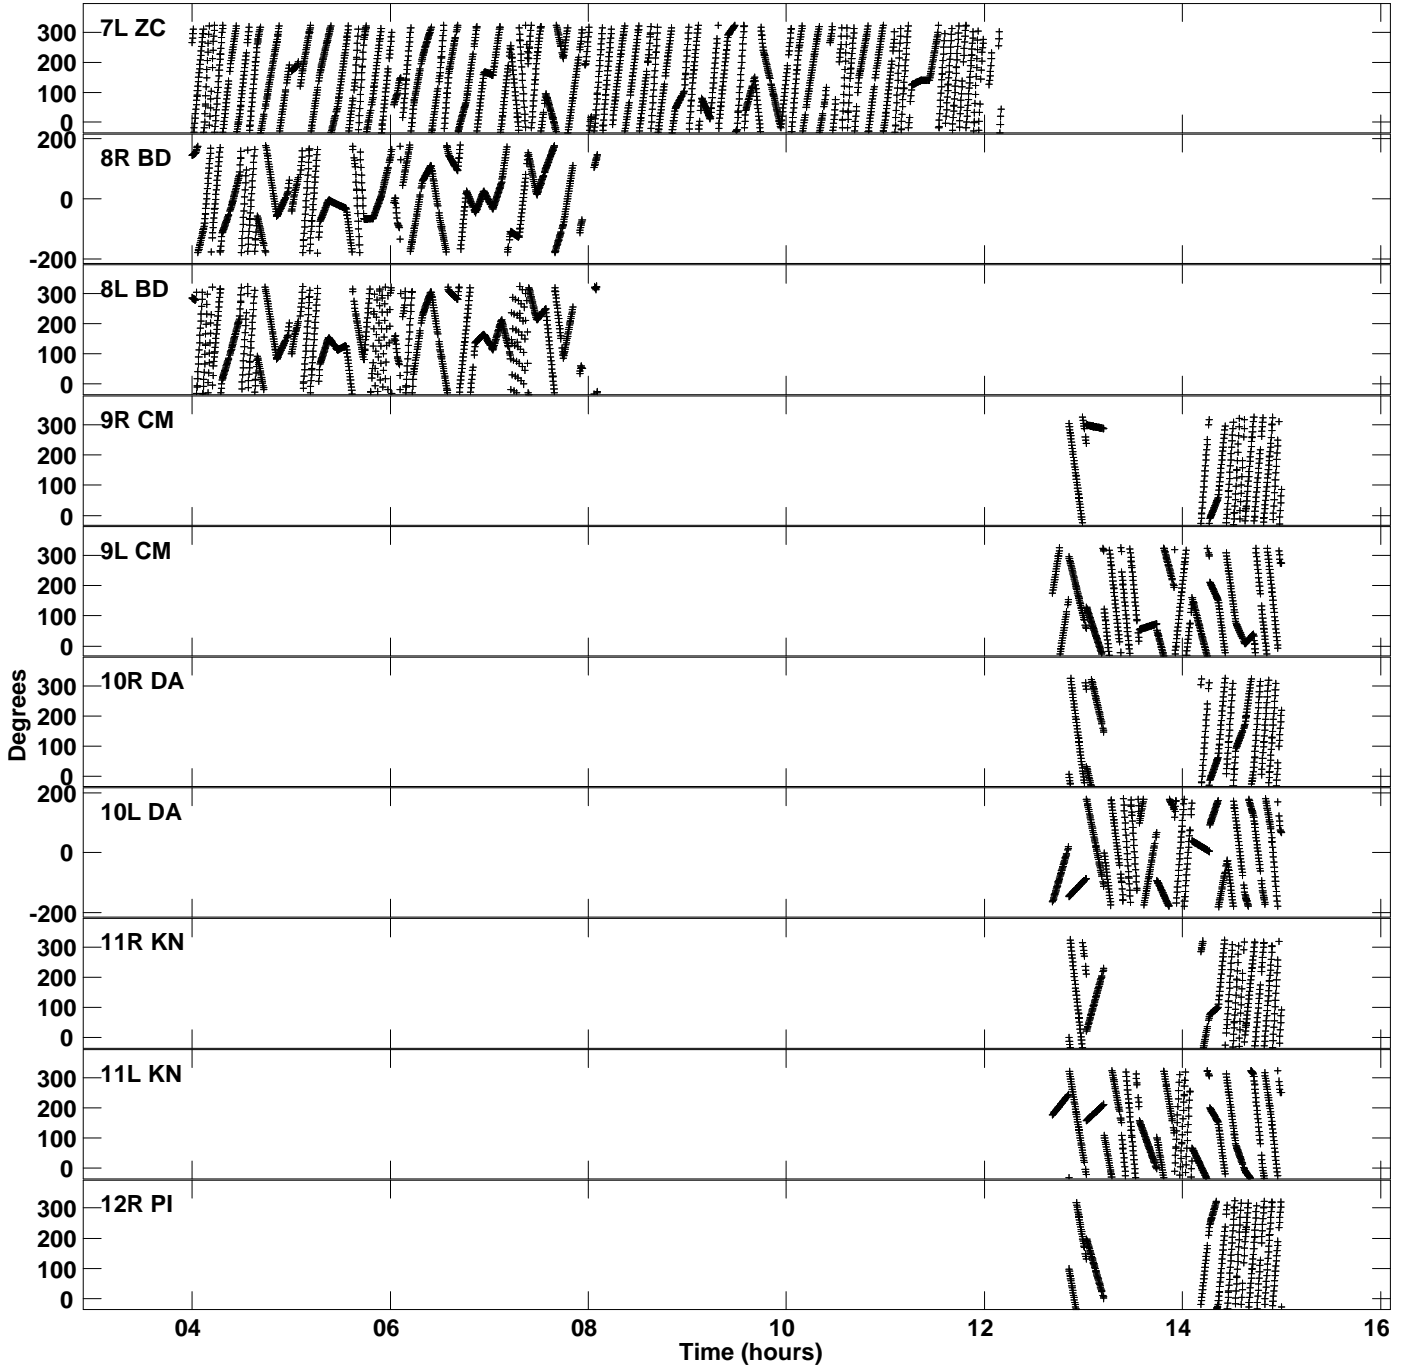

Plot file version 1 created 21-JUN-2019 12:27:54
Gain phs vs UTC time for EP111A_2.UVDATA.1
CL 3 Rpol & Lpol IF 1

Plot file version 2 created 21-JUN-2019 12:27:54
Gain phs vs UTC time for EP111A_2.UVDATA.1
CL 3 Rpol & Lpol IF 1

Plot file version 3 created 21-JUN-2019 12:27:54
Gain phs vs UTC time for EP111A_2.UVDATA.1
CL 3 Rpol & Lpol IF 1