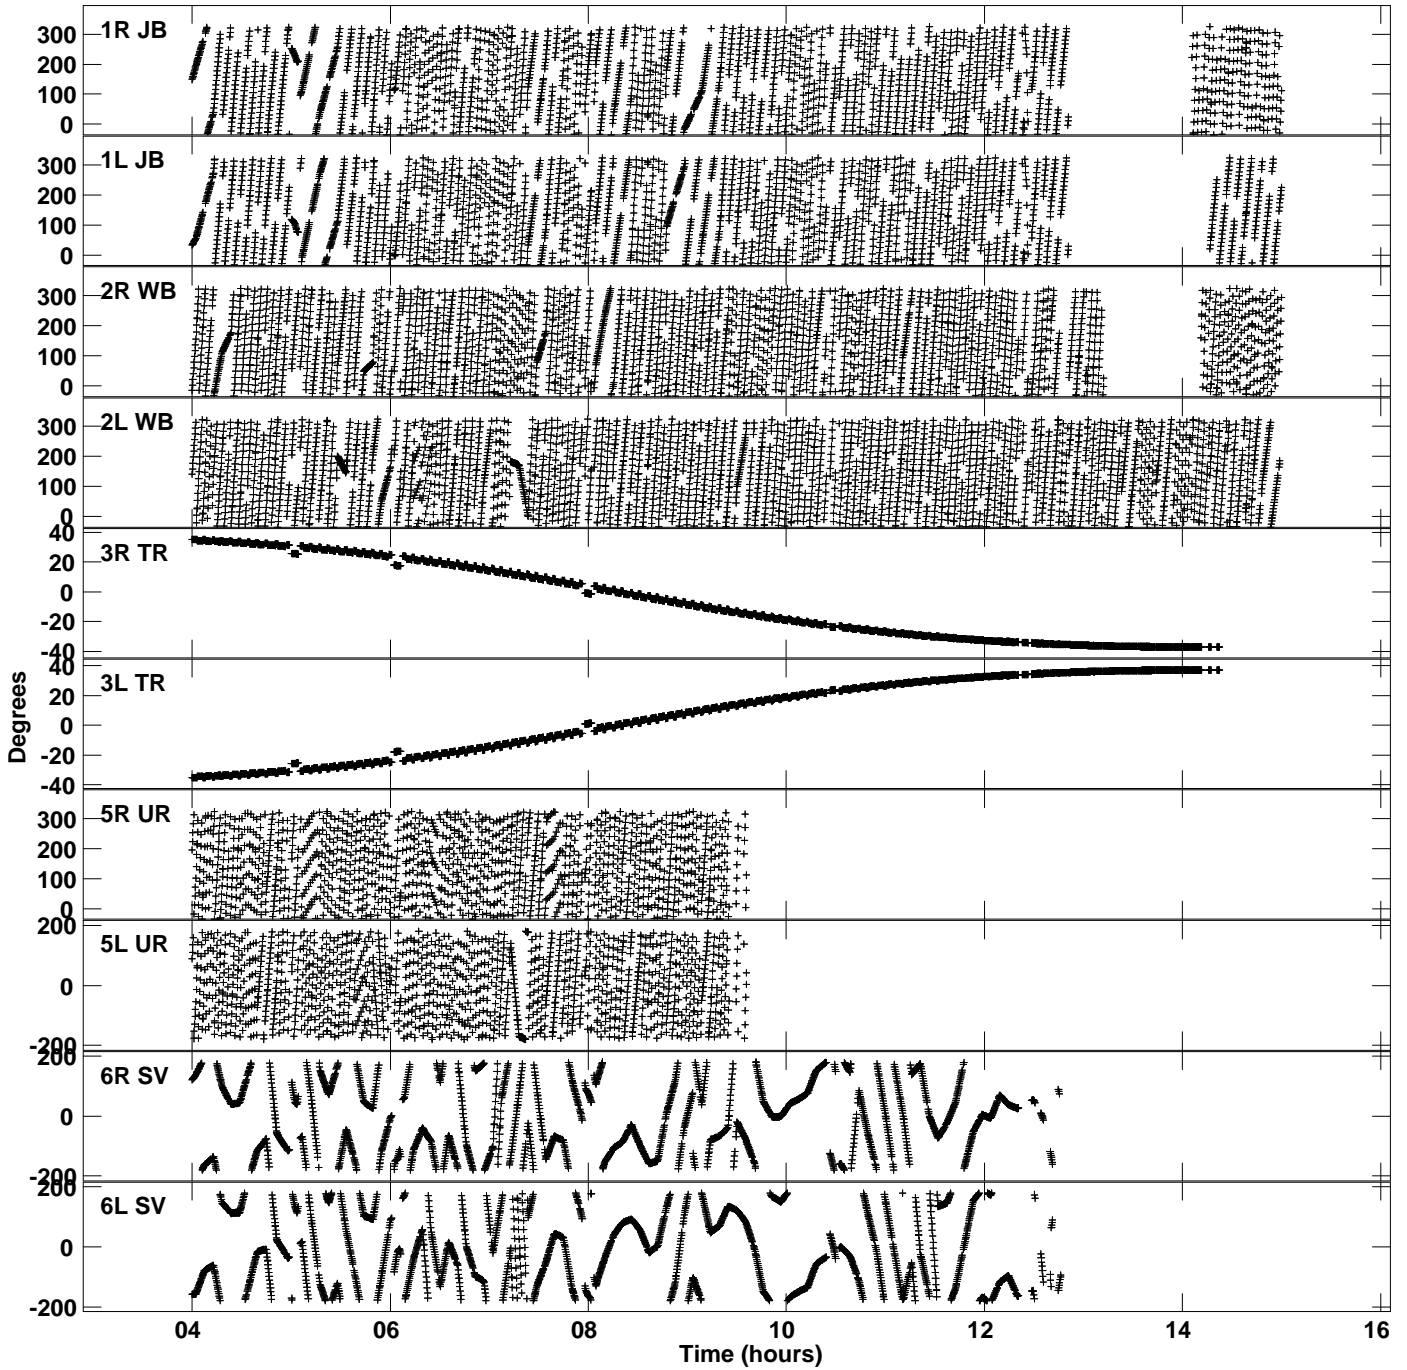

Plot file version 1 created 21-JUN-2019 12:27:54
Gain phs vs UTC time for EP111A_2.UVDATA.1
CL 3 Rpol & Lpol IF 1

Plot file version 2 created 21-JUN-2019 12:27:54
Gain phs vs UTC time for EP111A_2.UVDATA.1
CL 3 Rpol & Lpol IF 1

Plot file version 3 created 21-JUN-2019 12:27:54
Gain phs vs UTC time for EP111A_2.UVDATA.1
CL 3 Rpol & Lpol IF 1