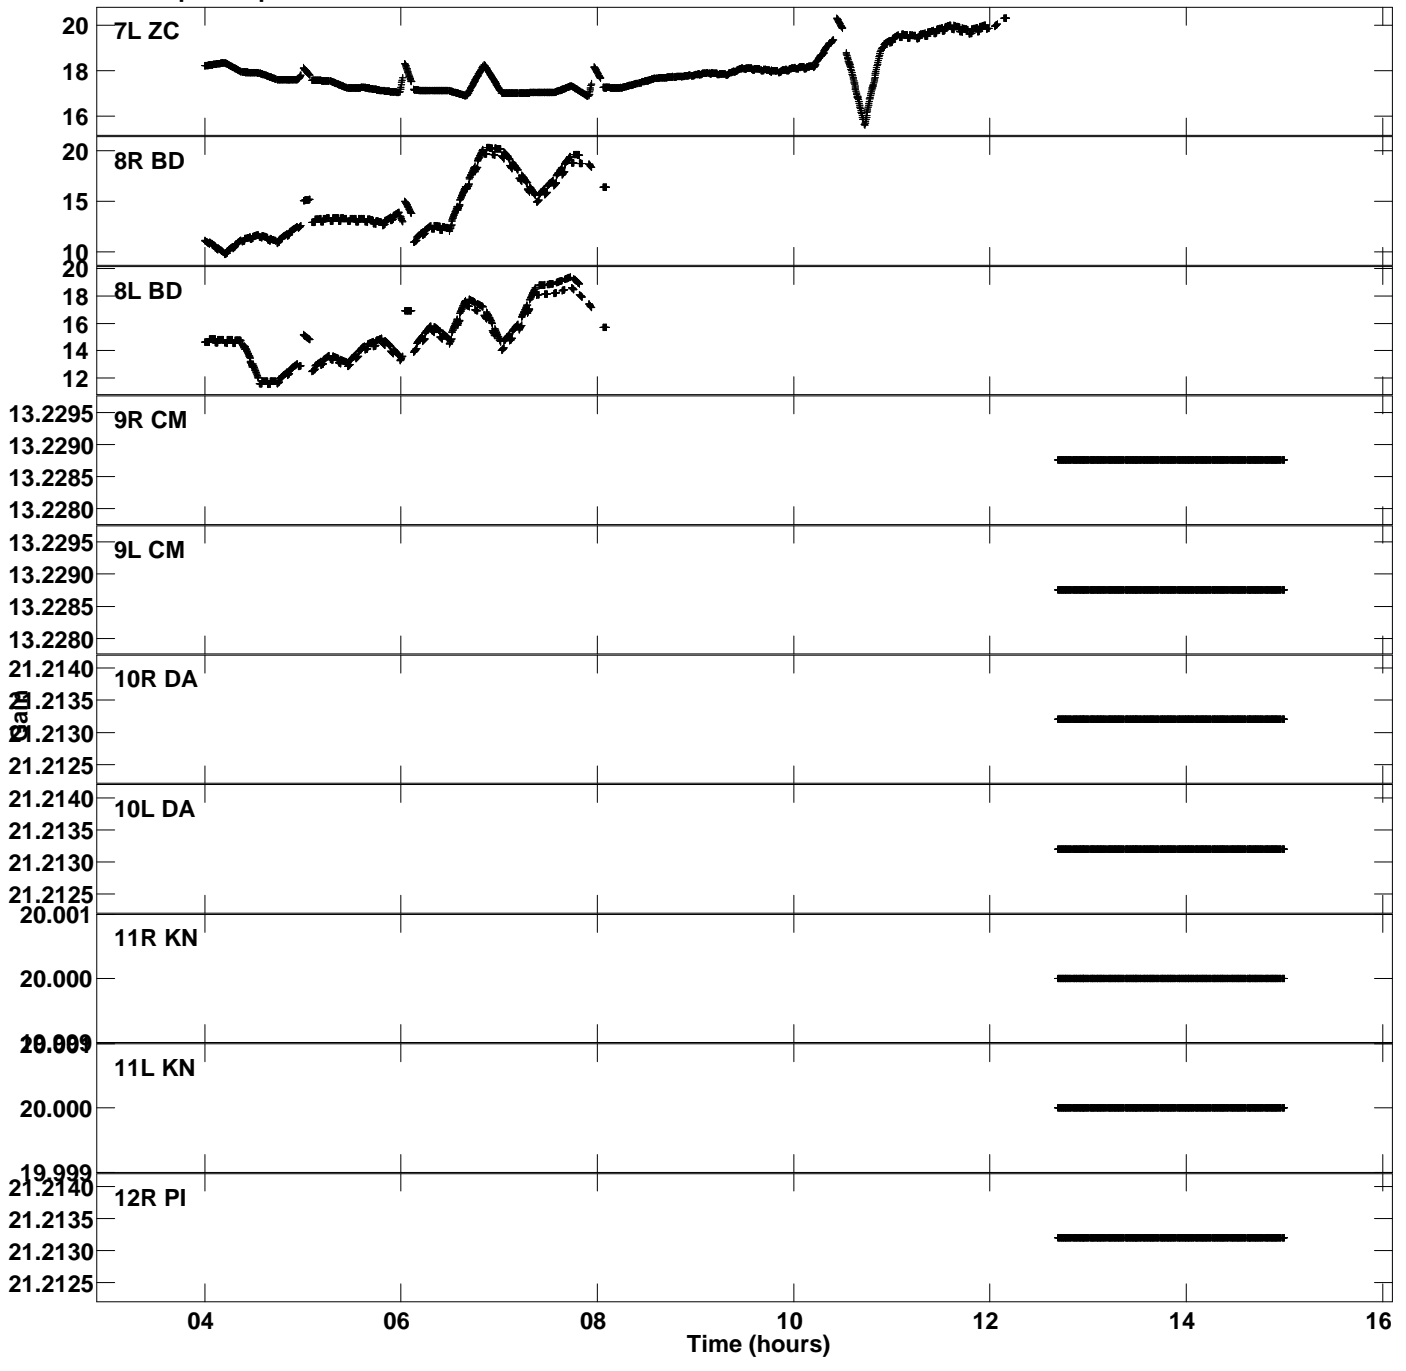

Plot file version 1 created 21-JUN-2019 12:24:03
Gain amp vs UTC time for EP111A_2.UVDATA.1
CL 2 Rpol & Lpol IF 1

Plot file version 2 created 21-JUN-2019 12:24:03
 Gain amp vs UTC time for EP111A_2.UVDATA.1
 CL 2 Rpol & Lpol IF 1

Plot file version 3 created 21-JUN-2019 12:24:03
Gain amp vs UTC time for EP111A_2.UVDATA.1
CL 2 Rpol & Lpol IF 1