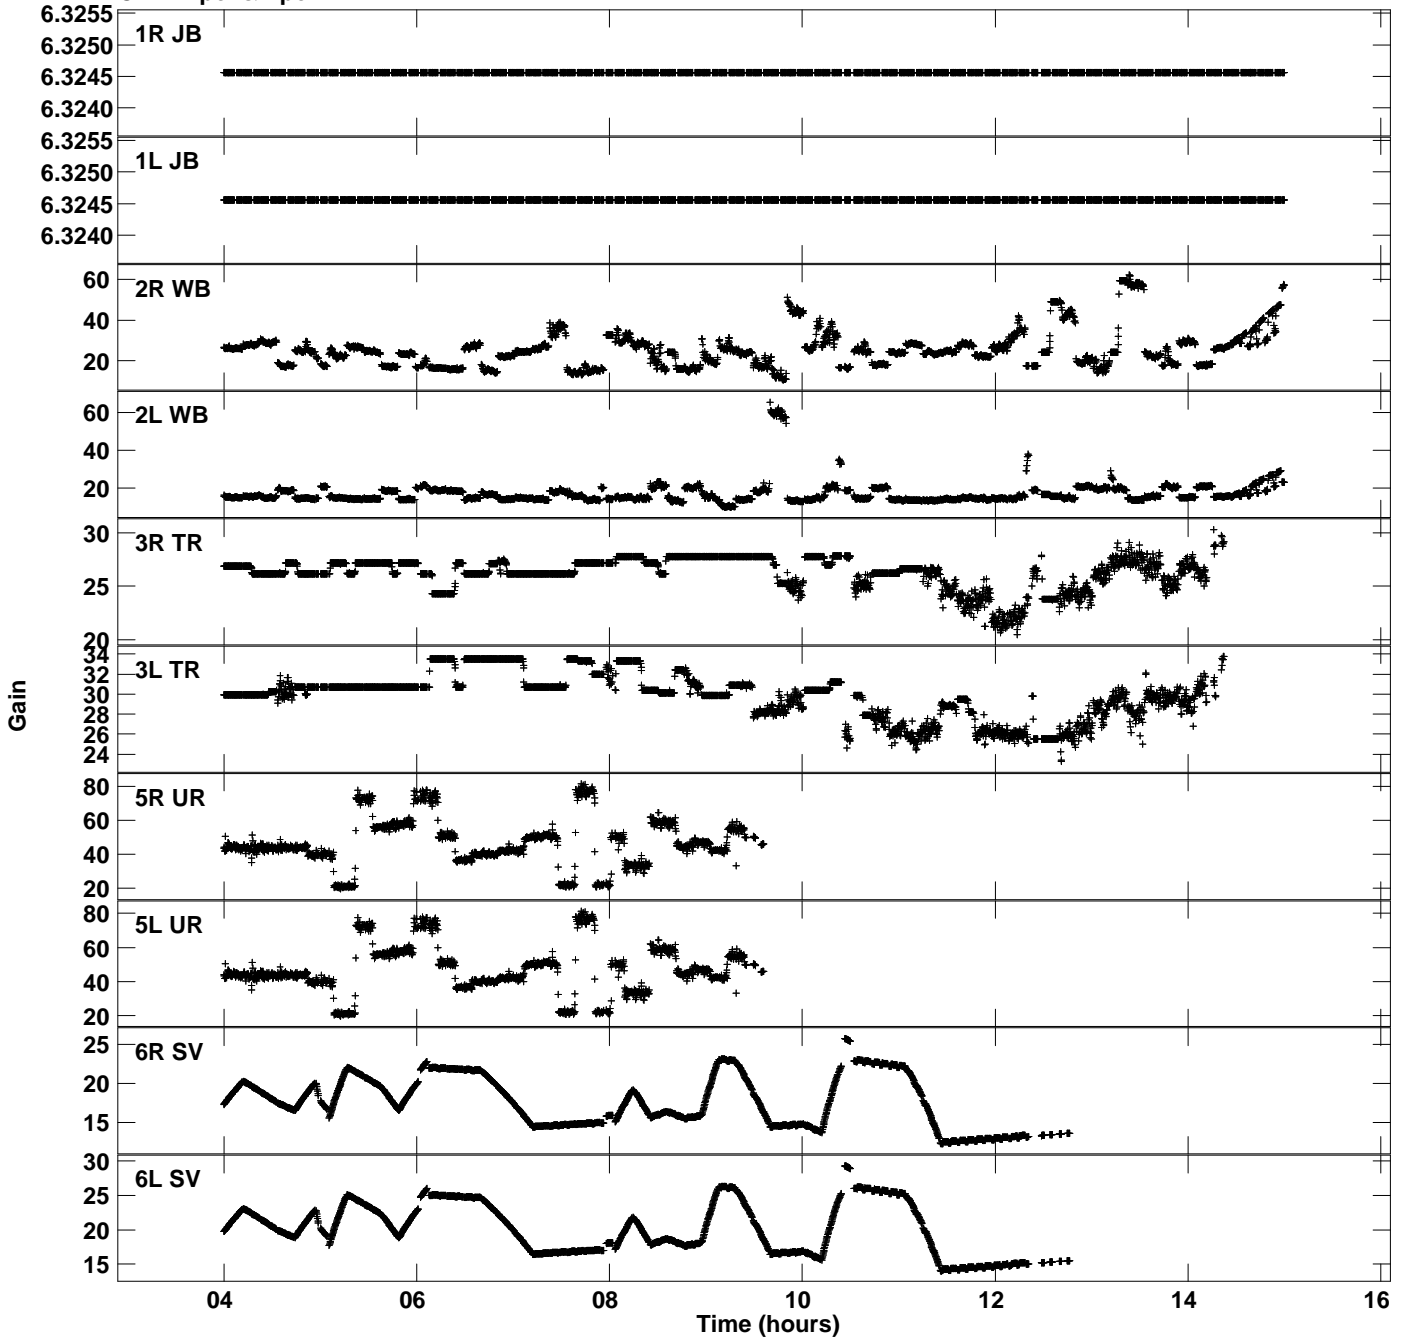

Plot file version 1 created 21-JUN-2019 12:24:03
Gain amp vs UTC time for EP111A_2.UVDATA.1
CL 2 Rpol & Lpol IF 1

Plot file version 2 created 21-JUN-2019 12:24:03
 Gain amp vs UTC time for EP111A_2.UVDATA.1
 CL 2 Rpol & Lpol IF 1

Plot file version 3 created 21-JUN-2019 12:24:03
Gain amp vs UTC time for EP111A_2.UVDATA.1
CL 2 Rpol & Lpol IF 1