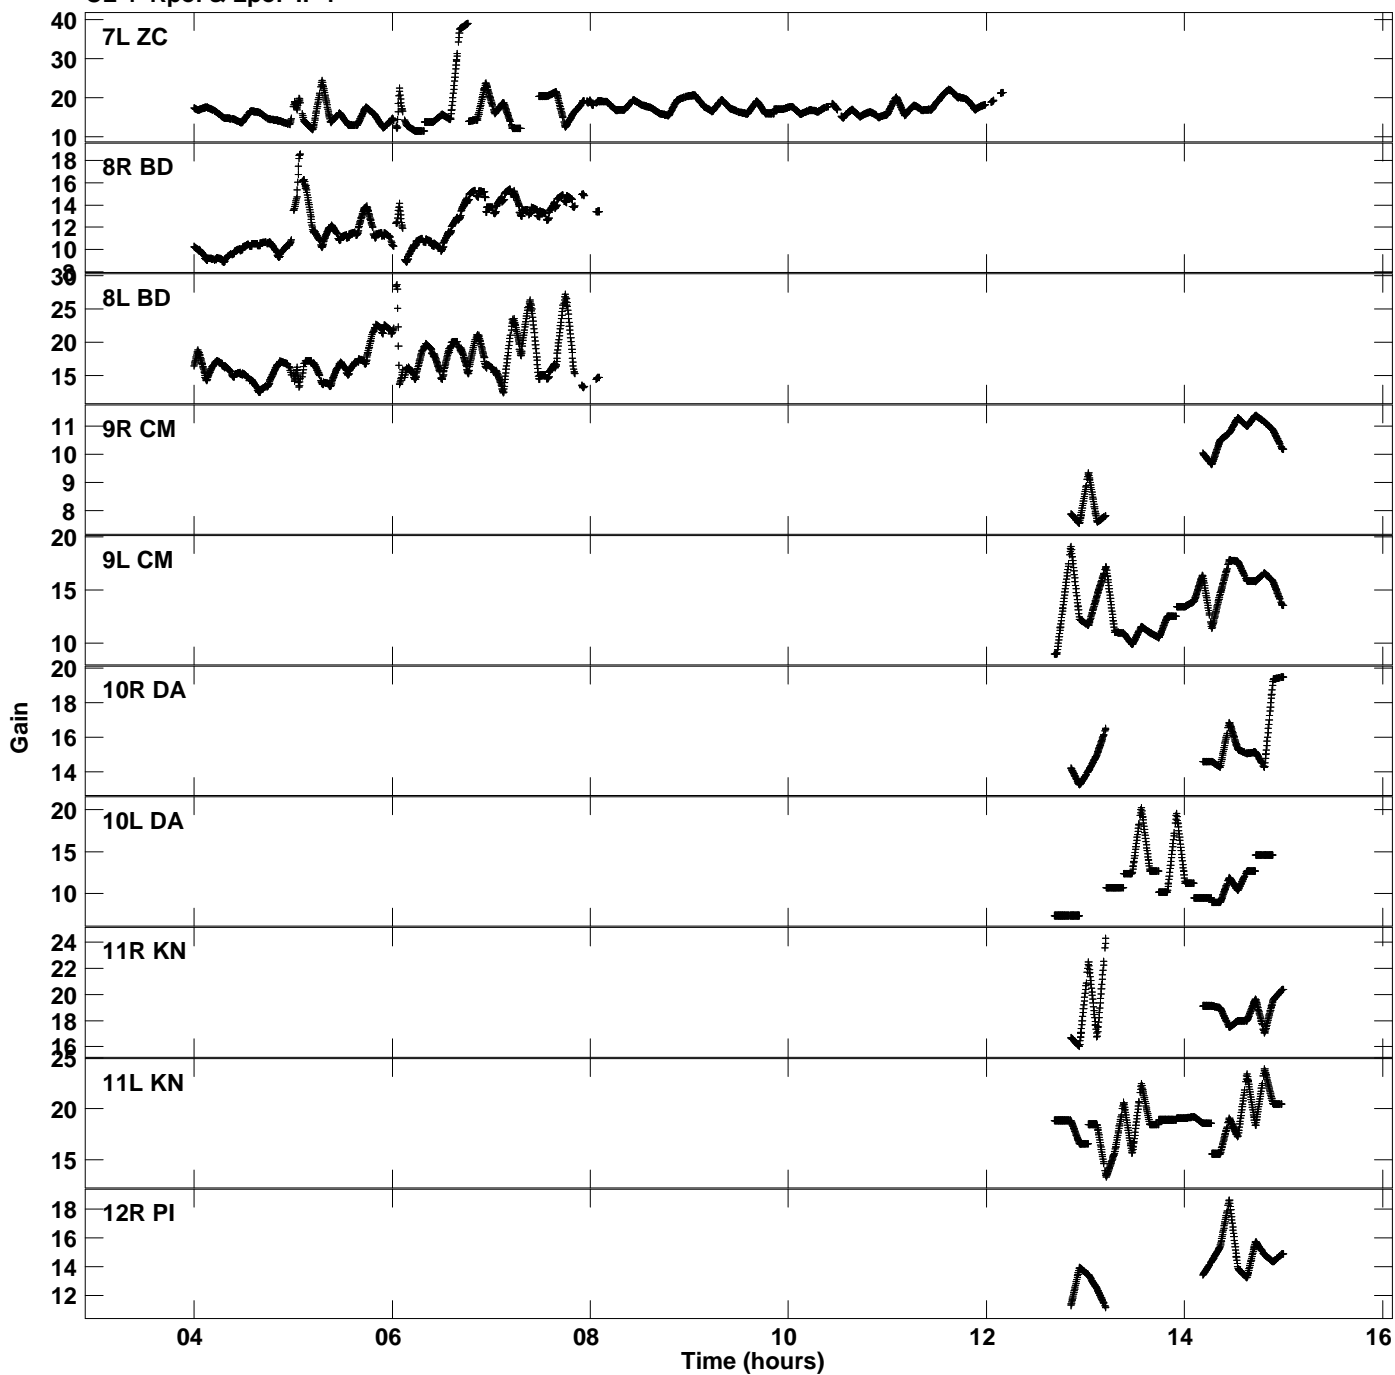

Plot file version 1 created 21-JUN-2019 12:40:02
Gain amp vs UTC time for EP111A_2.TMP.1
CL 4 Rpol & Lpol IF 1

Plot file version 2 created 21-JUN-2019 12:40:02
 Gain amp vs UTC time for EP111A_2.TMP.1
 CL 4 Rpol & Lpol IF 1

Plot file version 3 created 21-JUN-2019 12:40:02
Gain amp vs UTC time for EP111A_2.TMP.1
CL 4 Rpol & Lpol IF 1