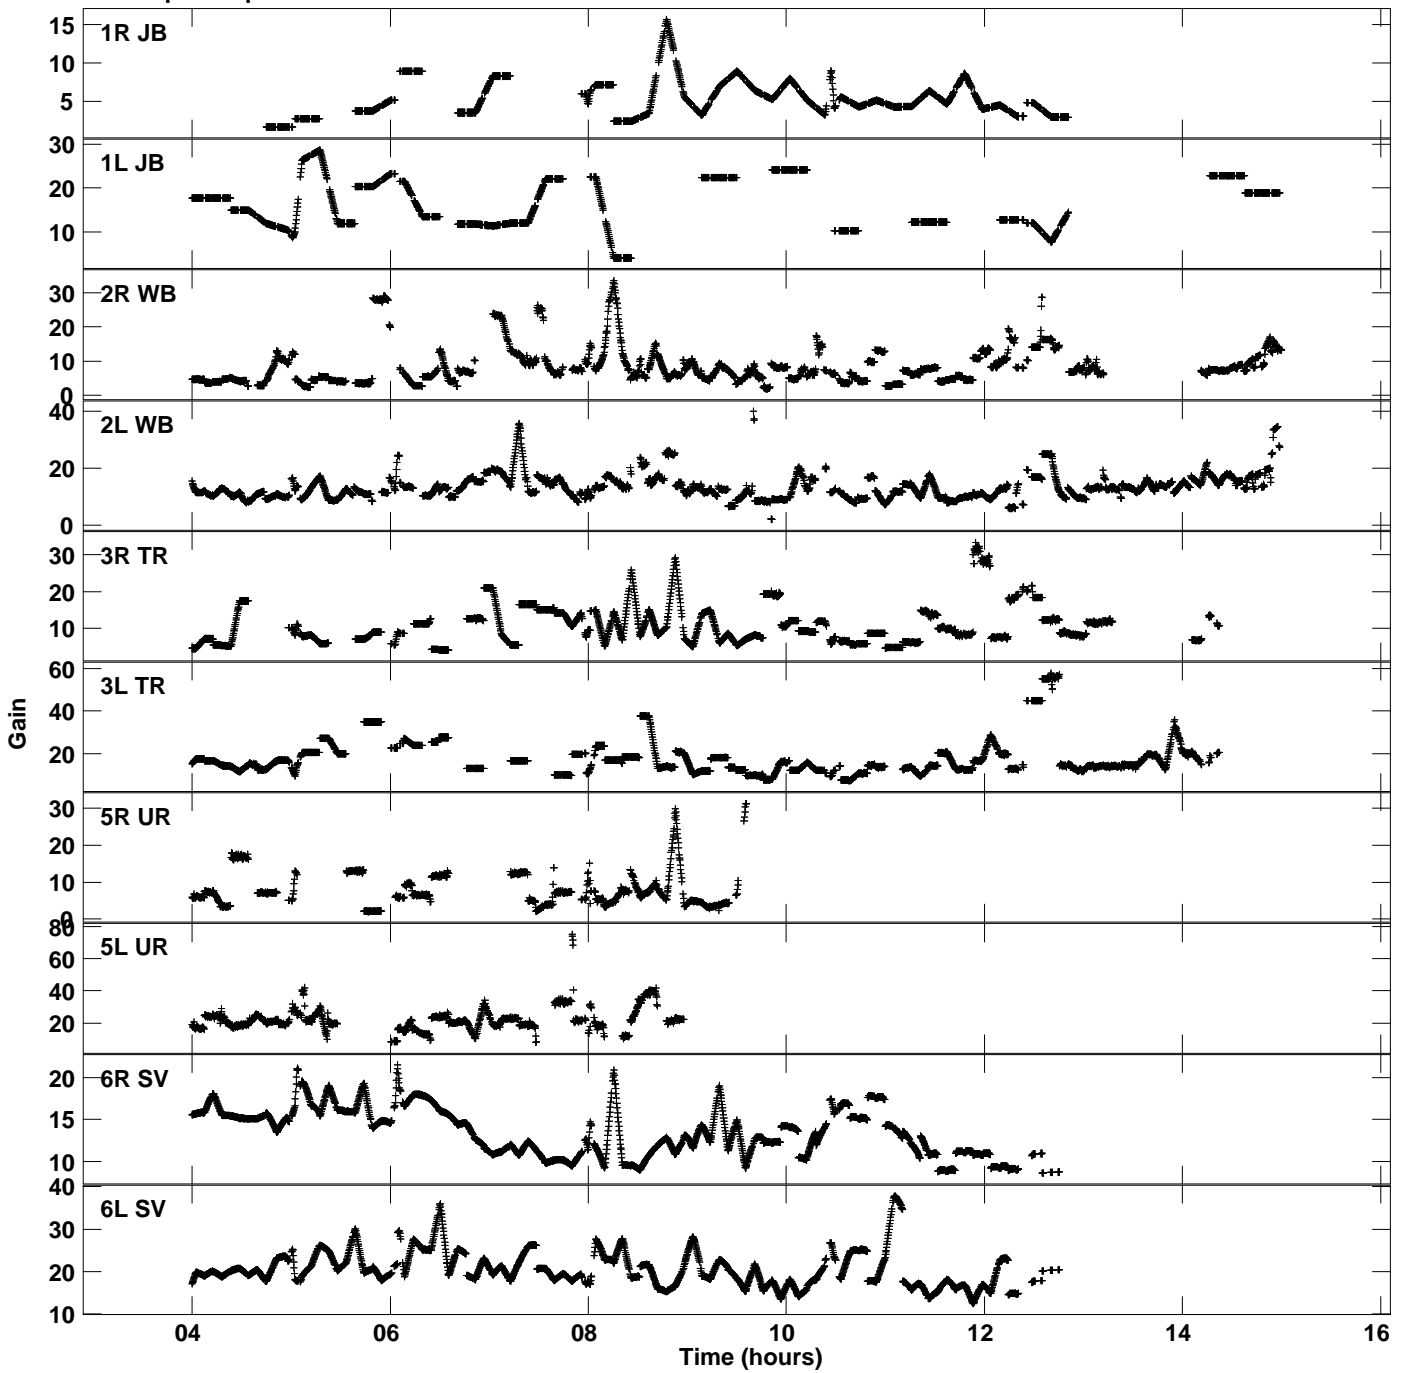

Plot file version 1 created 21-JUN-2019 12:40:02
Gain amp vs UTC time for EP111A_2.TMP.1
CL 4 Rpol & Lpol IF 1

Plot file version 2 created 21-JUN-2019 12:40:02
 Gain amp vs UTC time for EP111A_2.TMP.1
 CL 4 Rpol & Lpol IF 1

Plot file version 3 created 21-JUN-2019 12:40:02
Gain amp vs UTC time for EP111A_2.TMP.1
CL 4 Rpol & Lpol IF 1