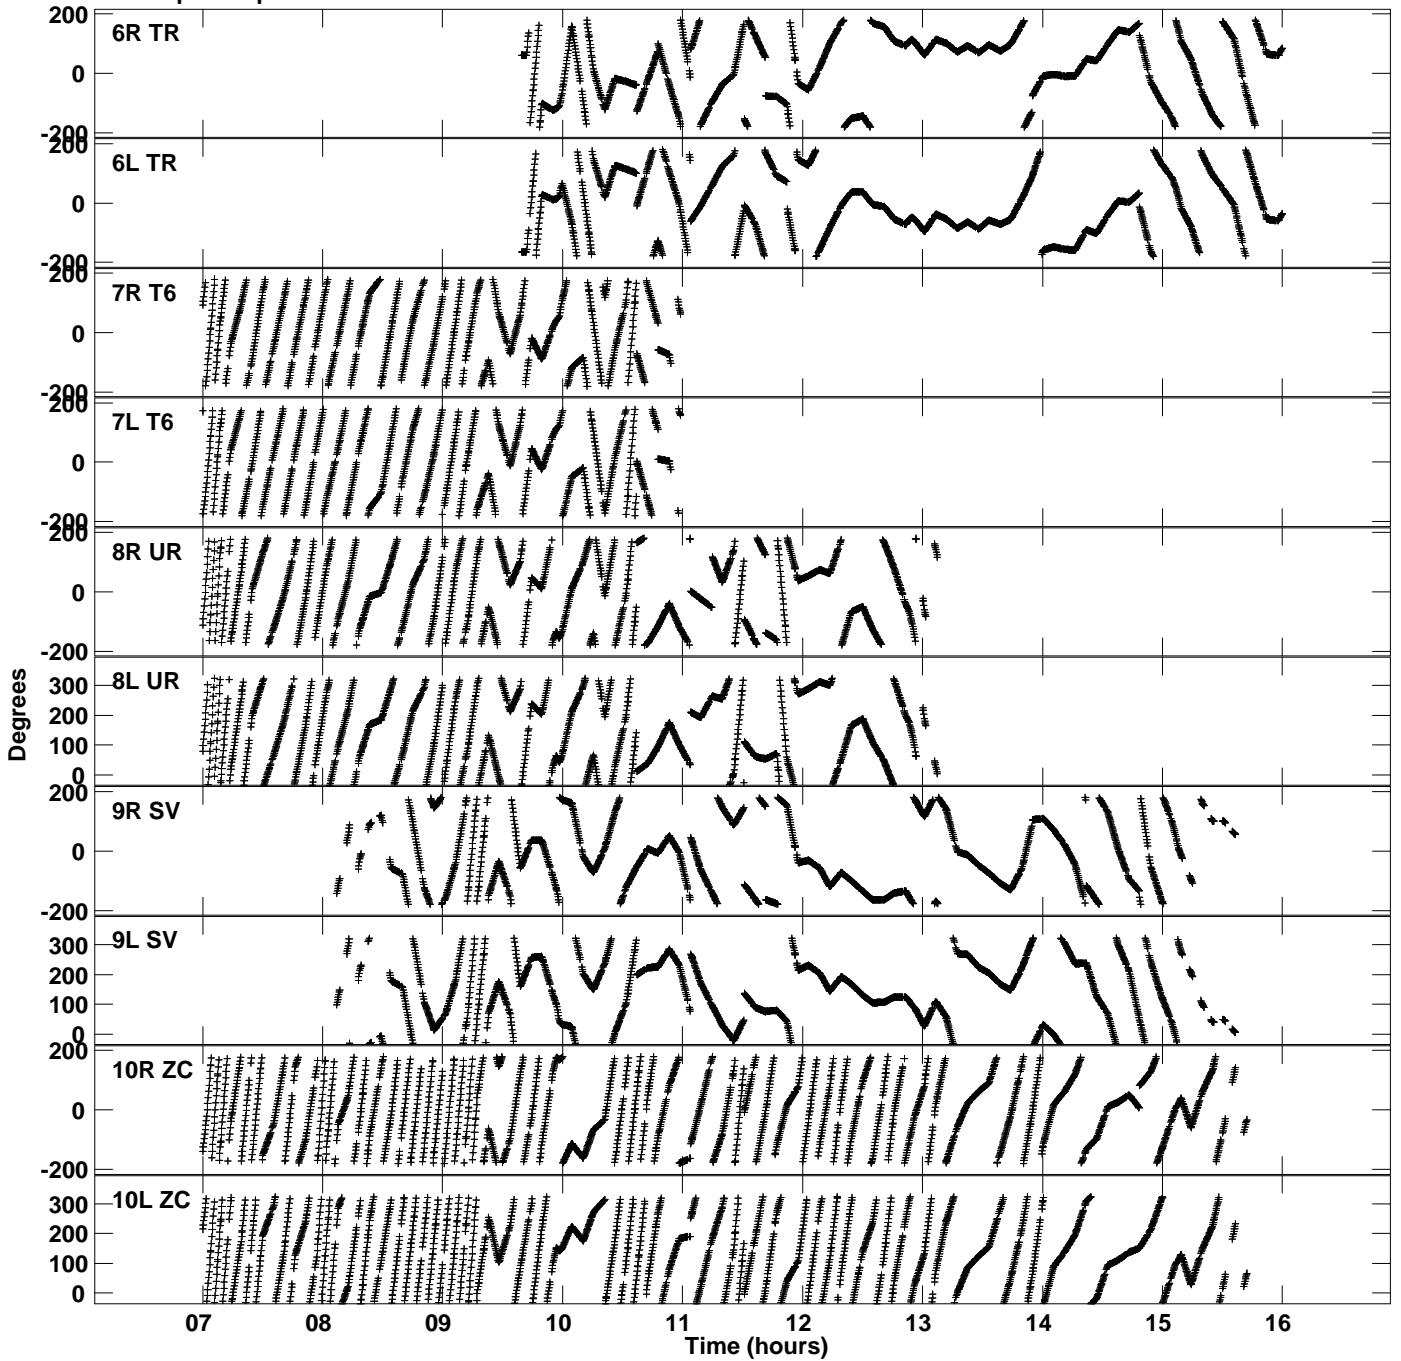

Plot file version 1 created 28-JUN-2019 14:15:56
Gain phs vs UTC time for EP111B_2.UVDATA.1
CL 3 Rpol & Lpol IF 1

Plot file version 2 created 28-JUN-2019 14:15:56
Gain phs vs UTC time for EP111B_2.UVDATA.1
CL 3 Rpol & Lpol IF 1

Plot file version 3 created 28-JUN-2019 14:15:56
Gain phs vs UTC time for EP111B_2.UVDATA.1
CL 3 Rpol & Lpol IF 1

Plot file version 4 created 28-JUN-2019 14:15:56
Gain phs vs UTC time for EP111B_2.UVDATA.1
CL 3 Rpol & Lpol IF 1