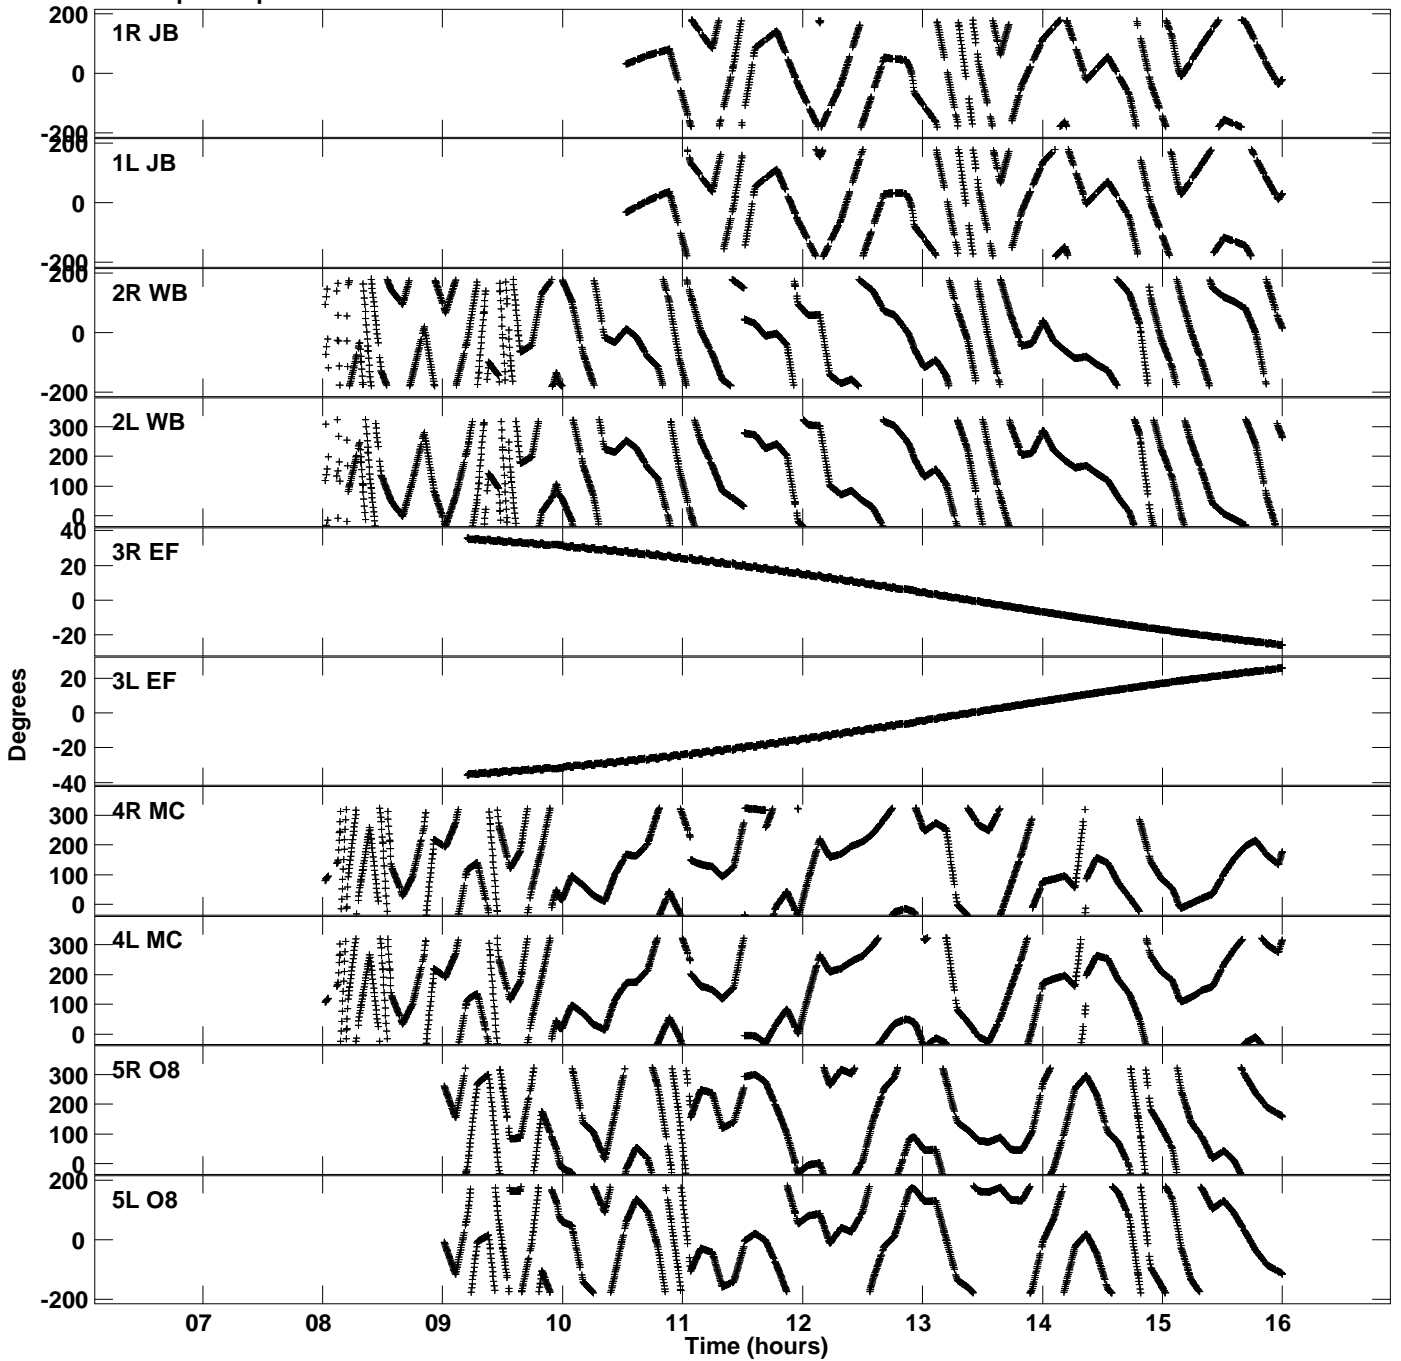

Plot file version 1 created 28-JUN-2019 14:15:56
Gain phs vs UTC time for EP111B_2.UVDATA.1
CL 3 Rpol & Lpol IF 1

Plot file version 2 created 28-JUN-2019 14:15:56
Gain phs vs UTC time for EP111B_2.UVDATA.1
CL 3 Rpol & Lpol IF 1

Plot file version 3 created 28-JUN-2019 14:15:56
Gain phs vs UTC time for EP111B_2.UVDATA.1
CL 3 Rpol & Lpol IF 1

Plot file version 4 created 28-JUN-2019 14:15:56
Gain phs vs UTC time for EP111B_2.UVDATA.1
CL 3 Rpol & Lpol IF 1