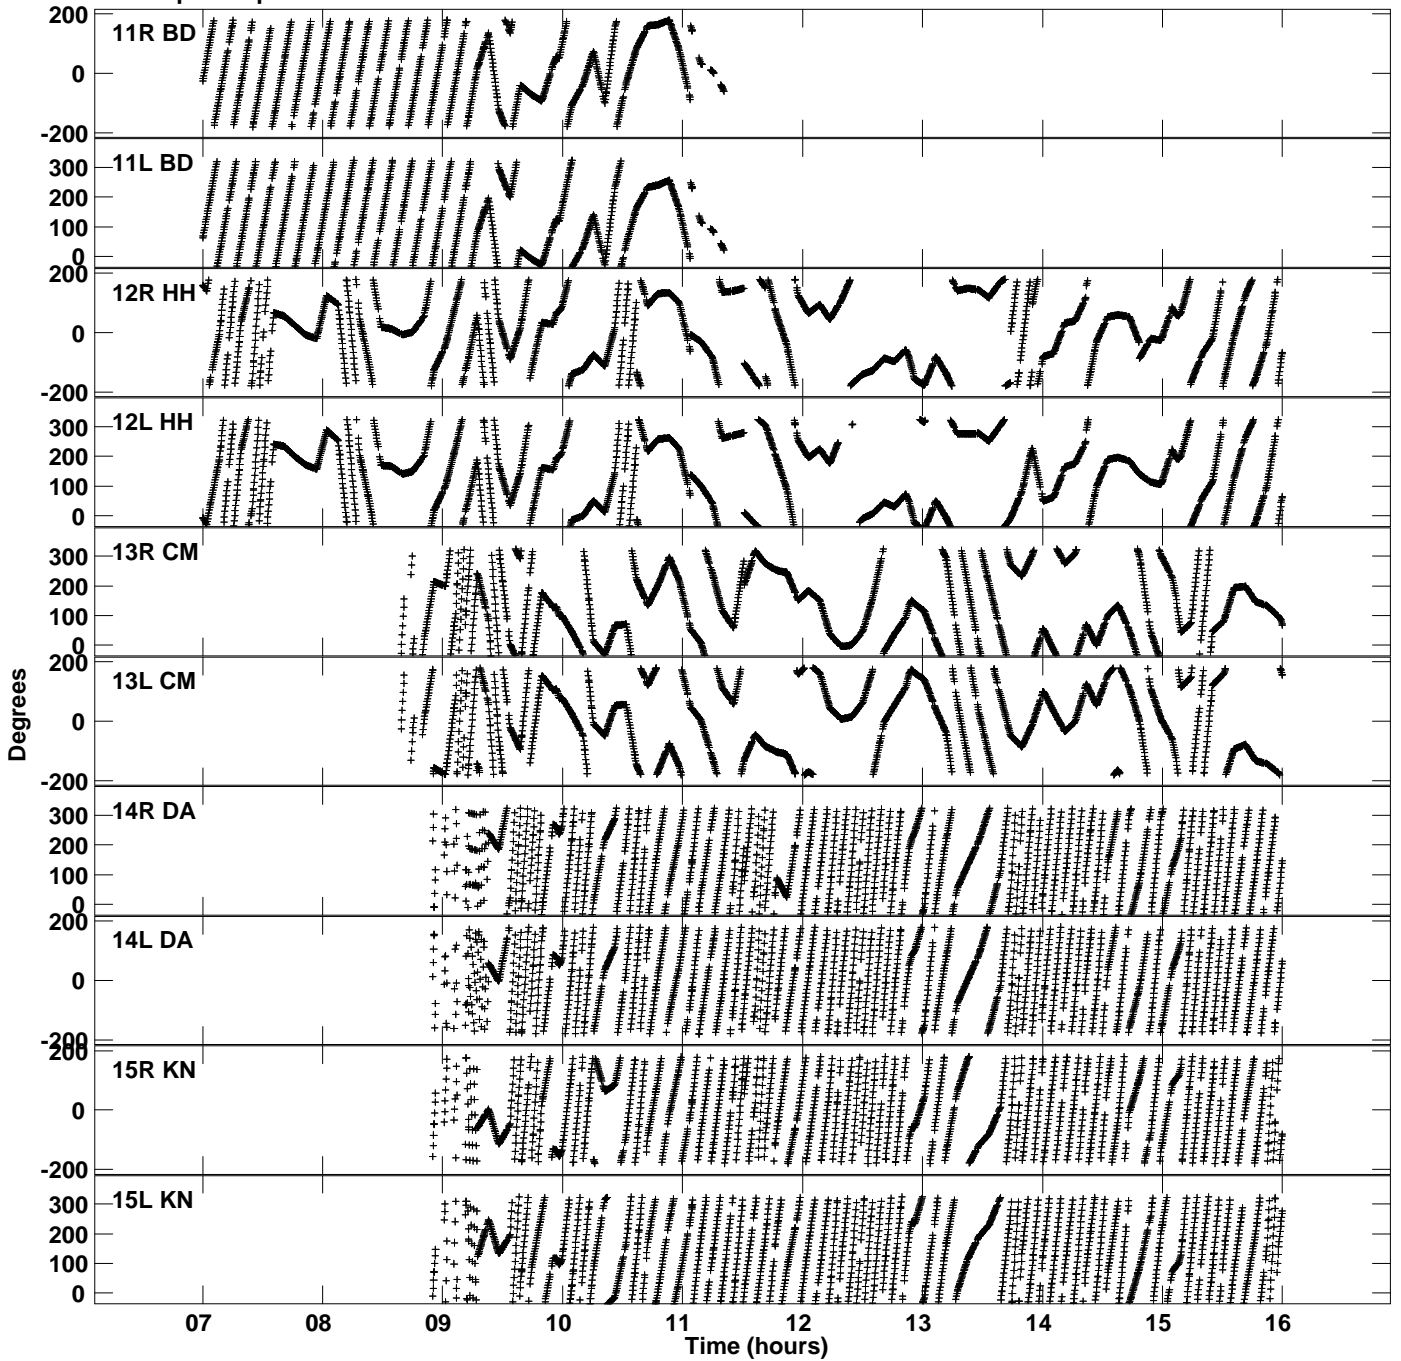

Plot file version 1 created 28-JUN-2019 14:15:56
Gain phs vs UTC time for EP111B_2.UVDATA.1
CL 3 Rpol & Lpol IF 1

Plot file version 2 created 28-JUN-2019 14:15:56
Gain phs vs UTC time for EP111B_2.UVDATA.1
CL 3 Rpol & Lpol IF 1

Plot file version 3 created 28-JUN-2019 14:15:56
Gain phs vs UTC time for EP111B_2.UVDATA.1
CL 3 Rpol & Lpol IF 1

Plot file version 4 created 28-JUN-2019 14:15:56
Gain phs vs UTC time for EP111B_2.UVDATA.1
CL 3 Rpol & Lpol IF 1