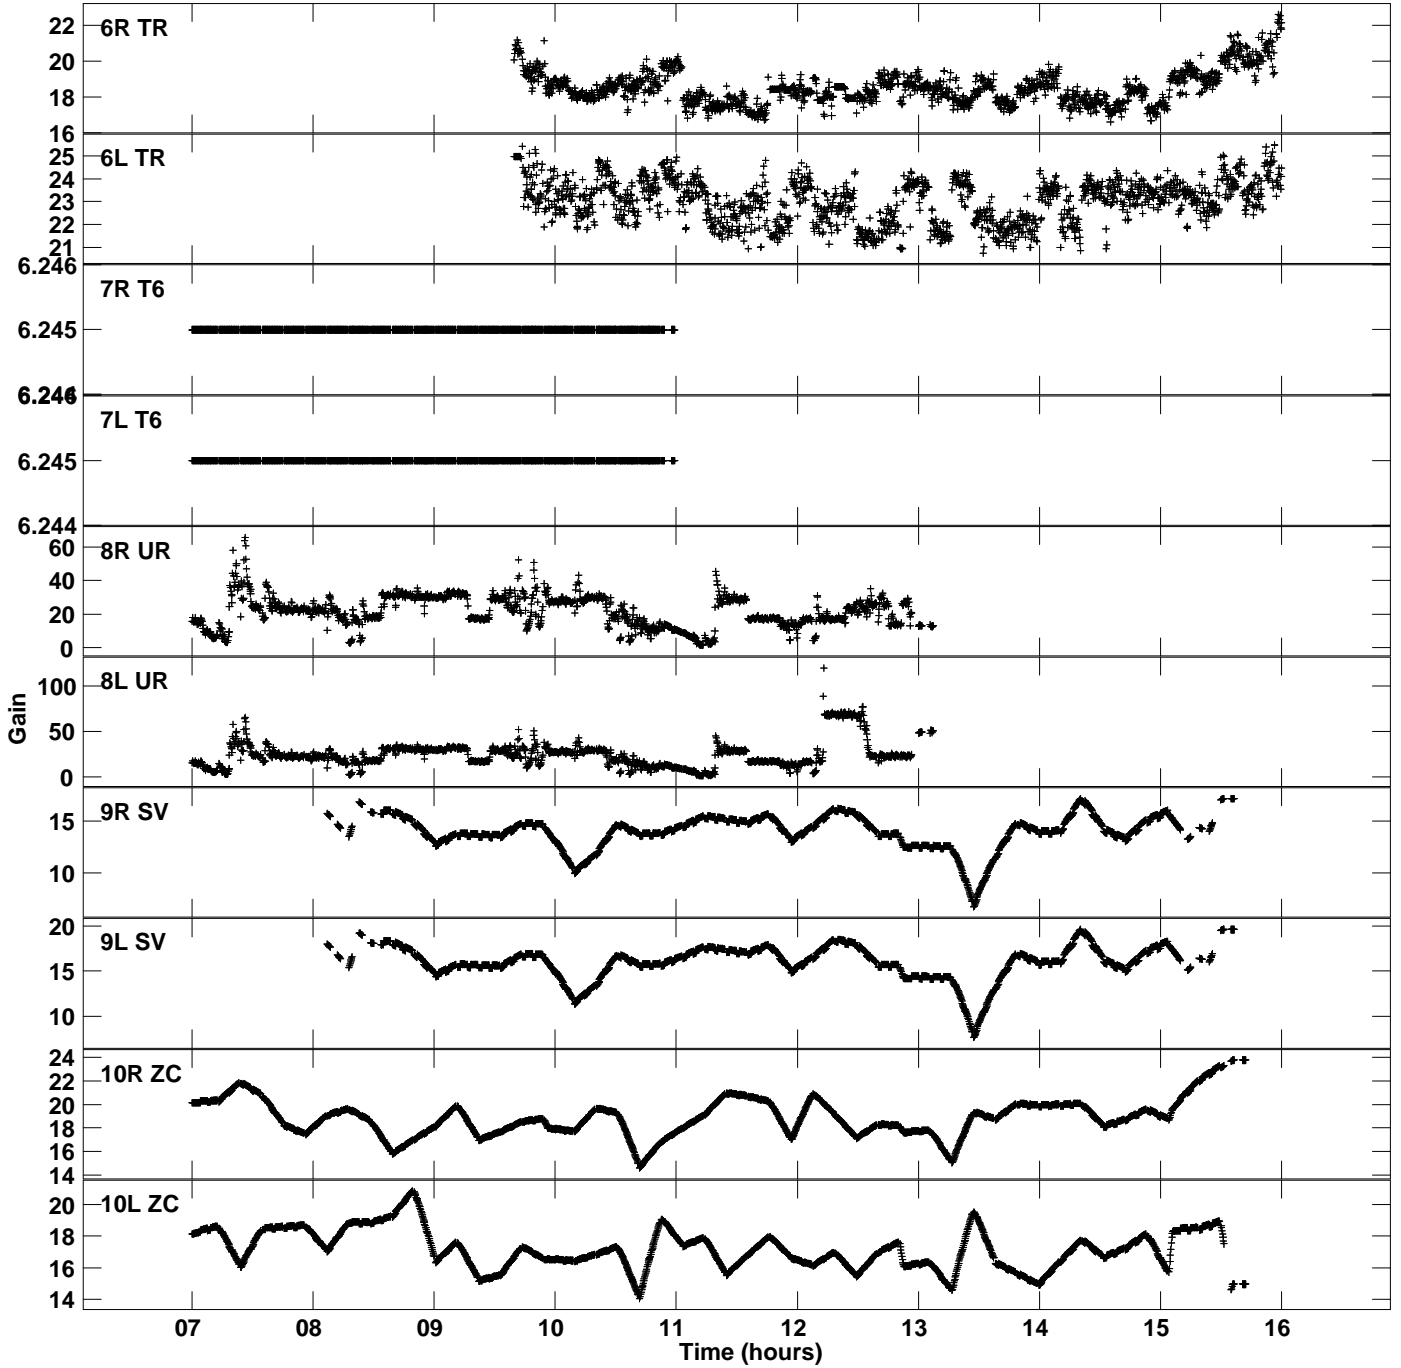

Plot file version 1 created 28-JUN-2019 14:00:19  
Gain amp vs UTC time for EP111B\_2.UVDATA.1  
CL 2 Rpol & Lpol IF 1

Plot file version 2 created 28-JUN-2019 14:00:19  
Gain amp vs UTC time for EP111B\_2.UVDATA.1  
CL 2 Rpol & Lpol IF 1

Plot file version 3 created 28-JUN-2019 14:00:19  
Gain amp vs UTC time for EP111B\_2.UVDATA.1  
CL 2 Rpol & Lpol IF 1

Plot file version 4 created 28-JUN-2019 14:00:19  
Gain amp vs UTC time for EP111B\_2.UVDATA.1  
CL 2 Rpol & Lpol IF 1