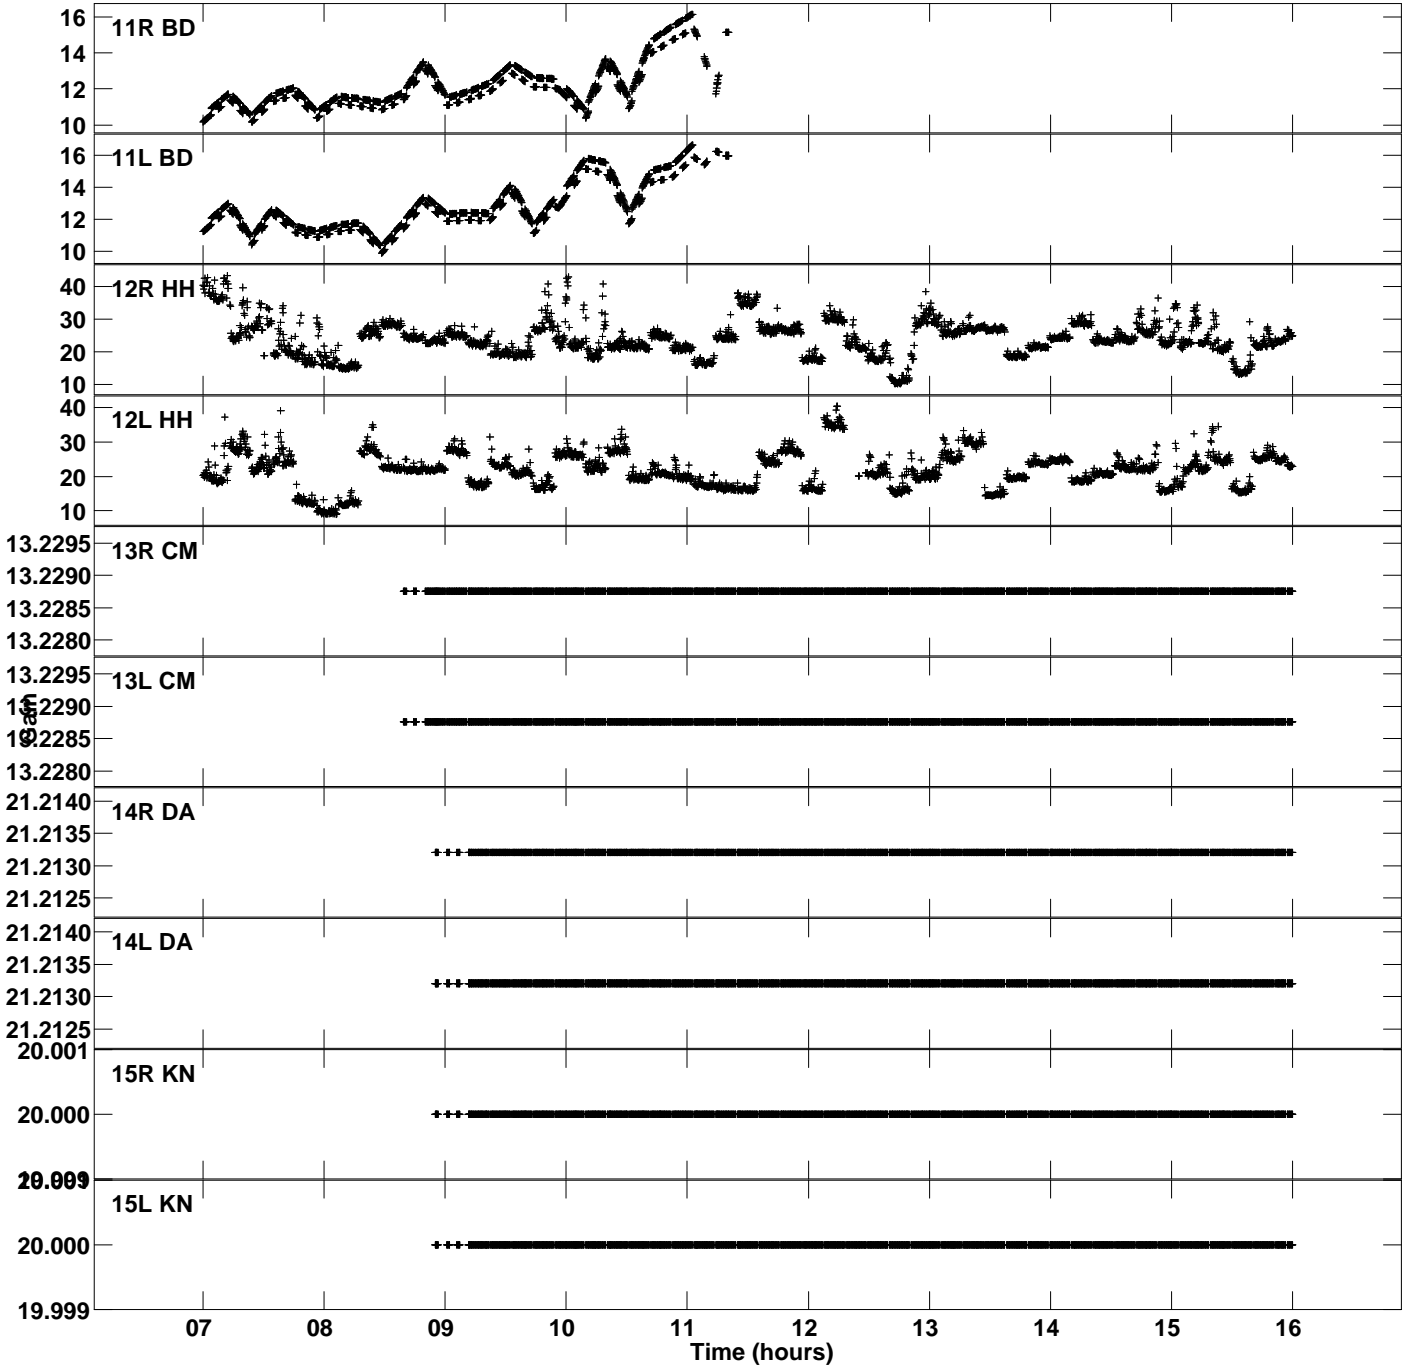

Plot file version 1 created 28-JUN-2019 14:00:19  
Gain amp vs UTC time for EP111B\_2.UVDATA.1  
CL 2 Rpol & Lpol IF 1

Plot file version 2 created 28-JUN-2019 14:00:19  
Gain amp vs UTC time for EP111B\_2.UVDATA.1  
CL 2 Rpol & Lpol IF 1

Plot file version 3 created 28-JUN-2019 14:00:19  
Gain amp vs UTC time for EP111B\_2.UVDATA.1  
CL 2 Rpol & Lpol IF 1

Plot file version 4 created 28-JUN-2019 14:00:19  
Gain amp vs UTC time for EP111B\_2.UVDATA.1  
CL 2 Rpol & Lpol IF 1