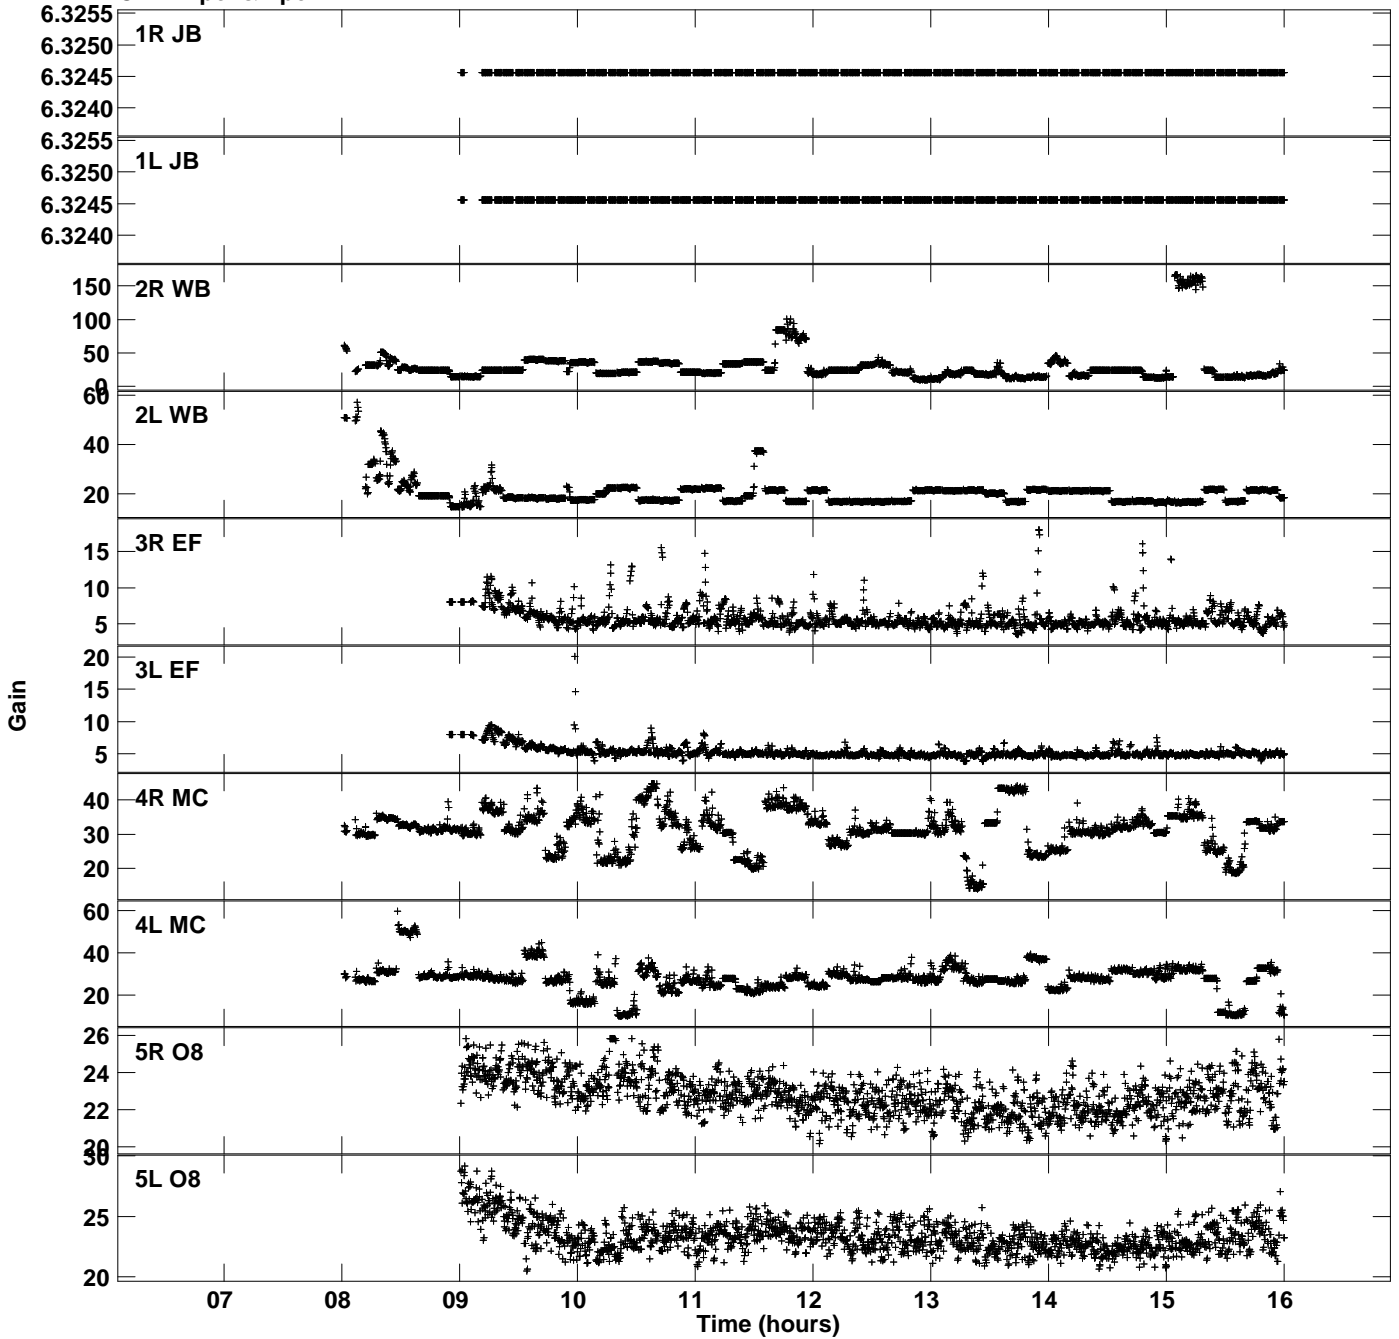

Plot file version 1 created 28-JUN-2019 14:00:19  
Gain amp vs UTC time for EP111B\_2.UVDATA.1  
CL 2 Rpol & Lpol IF 1

Plot file version 2 created 28-JUN-2019 14:00:19  
Gain amp vs UTC time for EP111B\_2.UVDATA.1  
CL 2 Rpol & Lpol IF 1

Plot file version 3 created 28-JUN-2019 14:00:19  
Gain amp vs UTC time for EP111B\_2.UVDATA.1  
CL 2 Rpol & Lpol IF 1

Plot file version 4 created 28-JUN-2019 14:00:19  
Gain amp vs UTC time for EP111B\_2.UVDATA.1  
CL 2 Rpol & Lpol IF 1