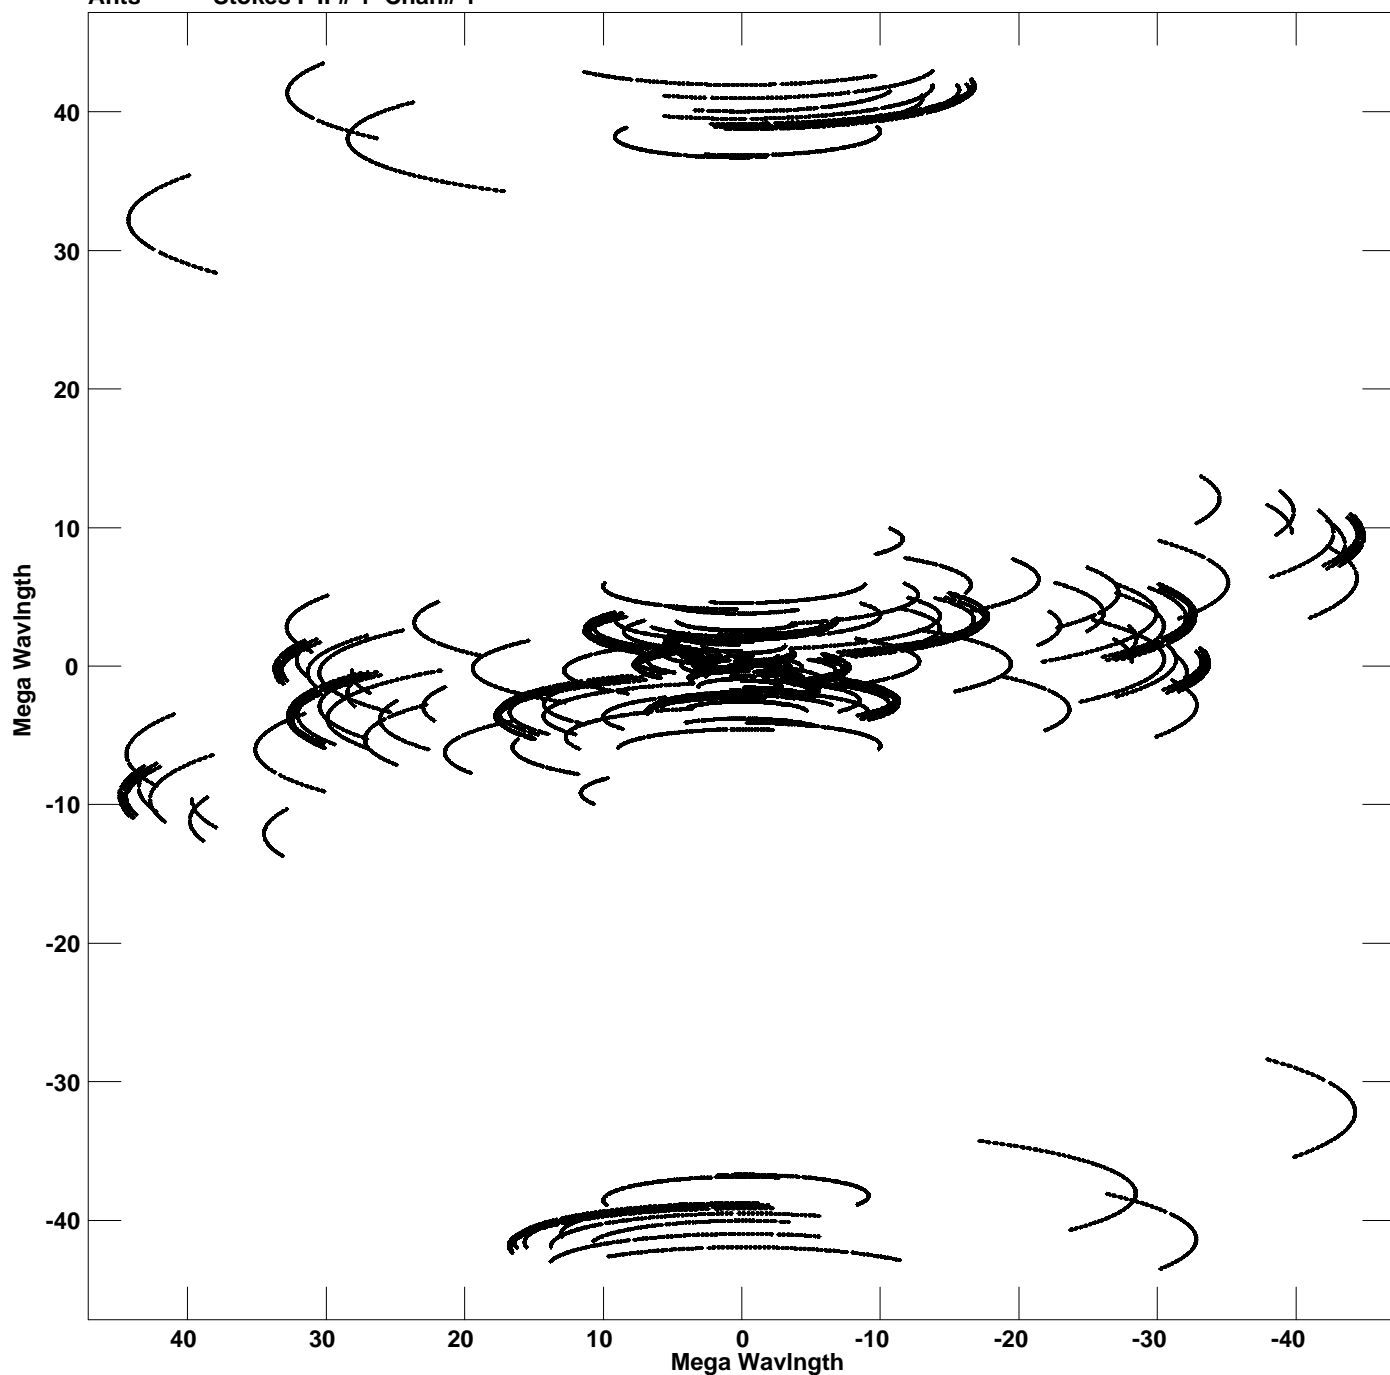

Plot file version 1 created 28-JUN-2019 14:59:35
V vs U for IRAS16399.MULTI.1 Source:IRAS16399
Ants * - * Stokes I IF# 1 Chan# 1

Freq = 1.6235 GHz, Bw = 16.000 MHz