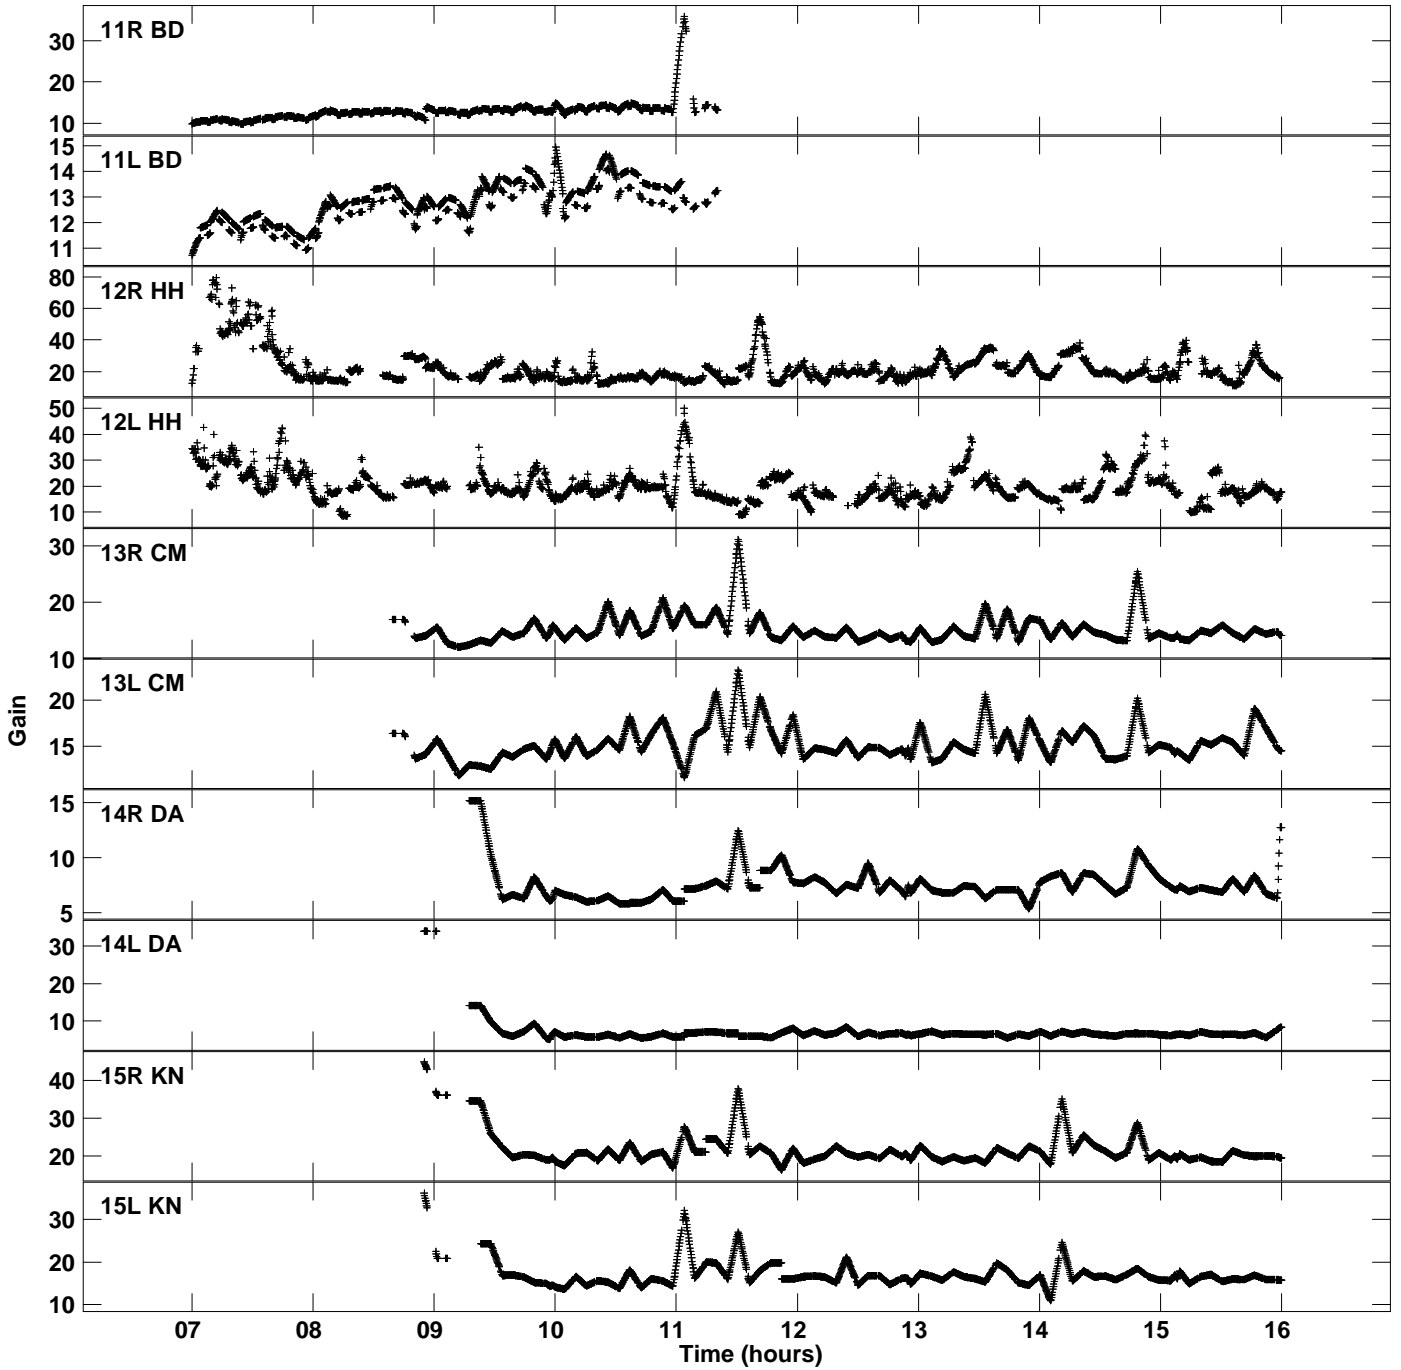

Plot file version 1 created 28-JUN-2019 14:59:49
Gain amp vs UTC time for EP111B_2.TMP.1
CL 4 Rpol & Lpol IF 1

Plot file version 2 created 28-JUN-2019 14:59:49
Gain amp vs UTC time for EP111B_2.TMP.1
CL 4 Rpol & Lpol IF 1

Plot file version 3 created 28-JUN-2019 14:59:49
Gain amp vs UTC time for EP111B_2.TMP.1
CL 4 Rpol & Lpol IF 1

Plot file version 4 created 28-JUN-2019 14:59:49
Gain amp vs UTC time for EP111B_2.TMP.1
CL 4 Rpol & Lpol IF 1