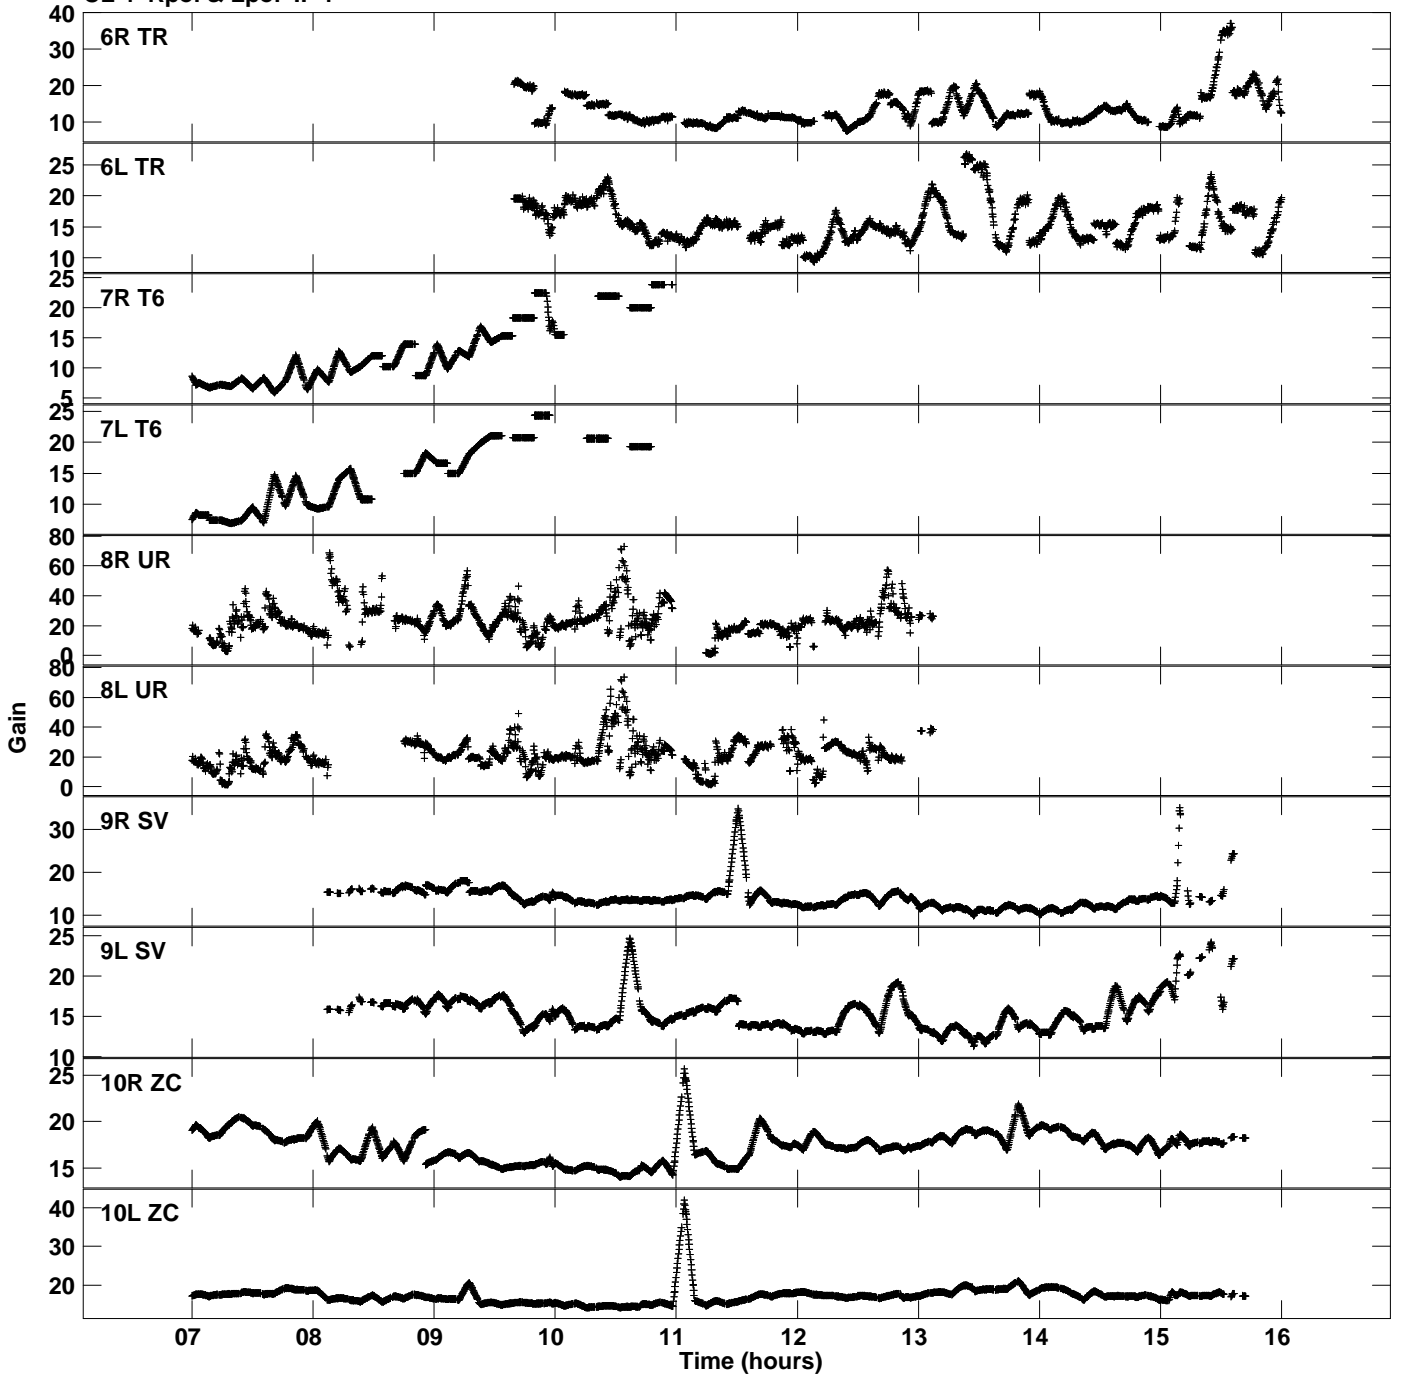

Plot file version 1 created 28-JUN-2019 14:59:49
Gain amp vs UTC time for EP111B_2.TMP.1
CL 4 Rpol & Lpol IF 1

Plot file version 2 created 28-JUN-2019 14:59:49
Gain amp vs UTC time for EP111B_2.TMP.1
CL 4 Rpol & Lpol IF 1

Plot file version 3 created 28-JUN-2019 14:59:49
Gain amp vs UTC time for EP111B_2.TMP.1
CL 4 Rpol & Lpol IF 1

Plot file version 4 created 28-JUN-2019 14:59:49
Gain amp vs UTC time for EP111B_2.TMP.1
CL 4 Rpol & Lpol IF 1