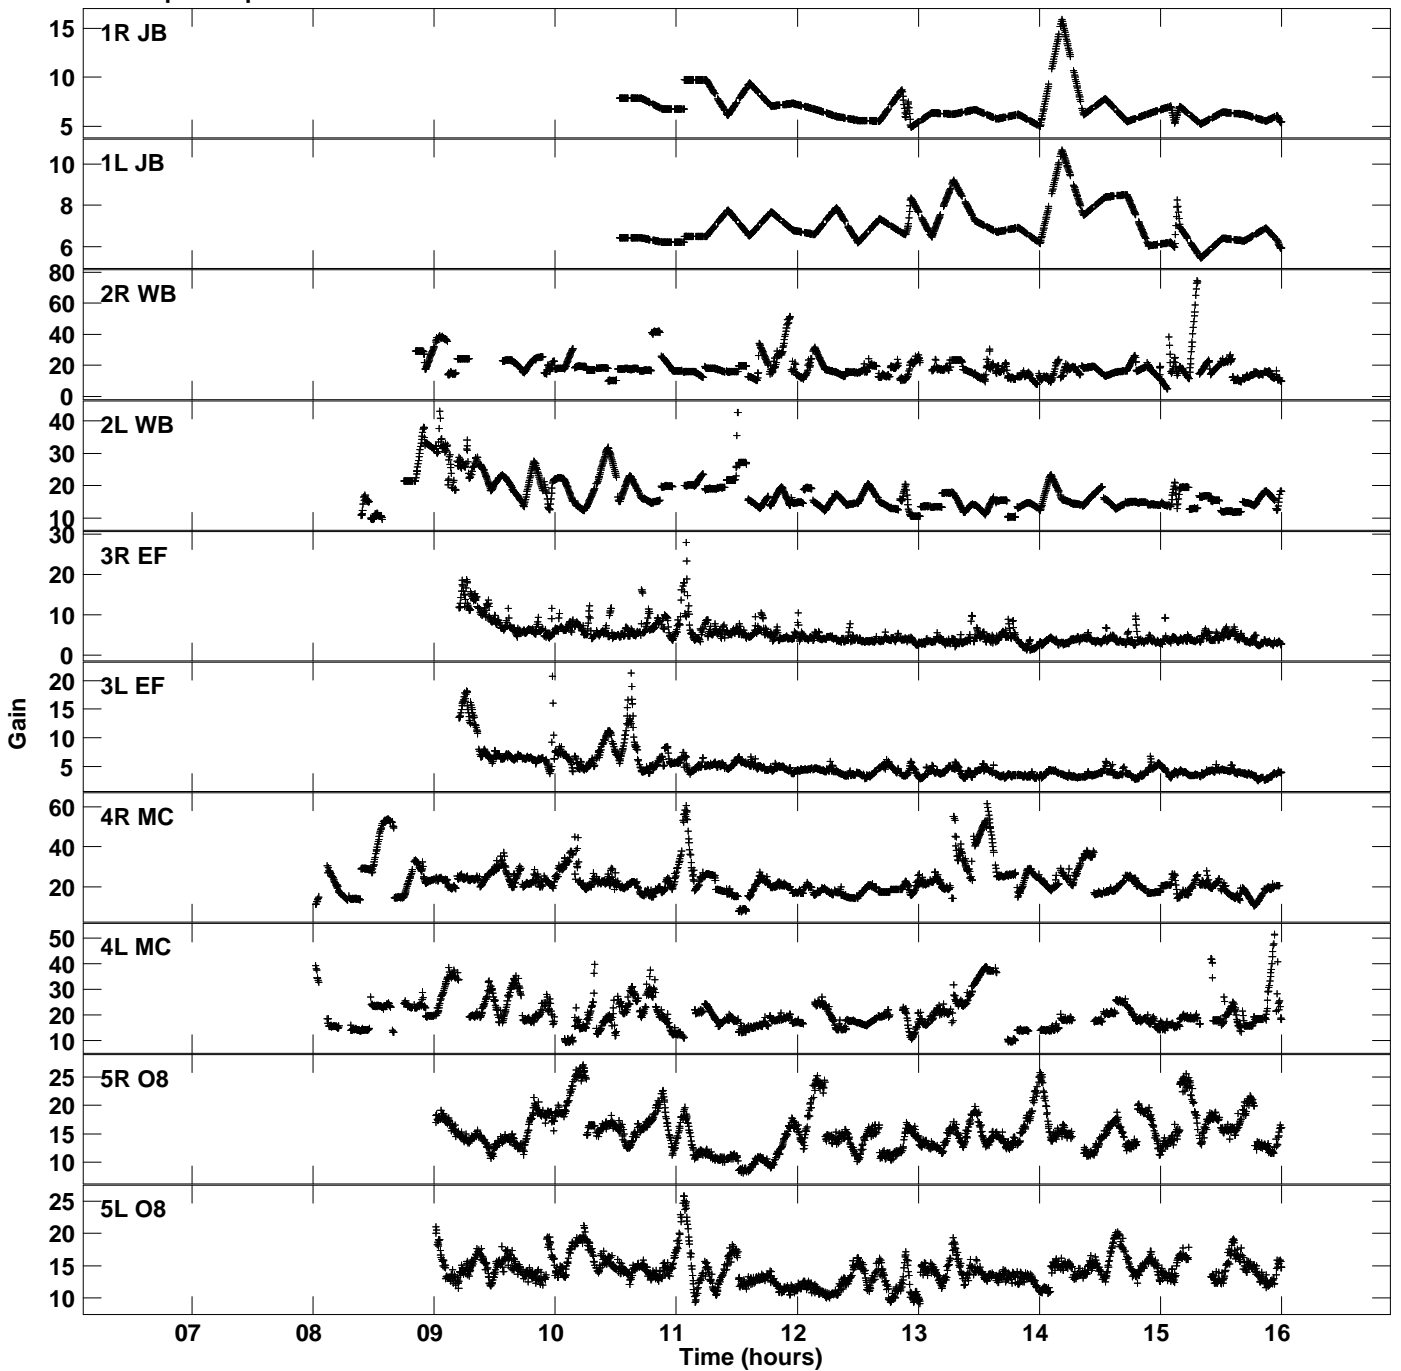

Plot file version 1 created 28-JUN-2019 14:59:49
Gain amp vs UTC time for EP111B_2.TMP.1
CL 4 Rpol & Lpol IF 1

Plot file version 2 created 28-JUN-2019 14:59:49
Gain amp vs UTC time for EP111B_2.TMP.1
CL 4 Rpol & Lpol IF 1

Plot file version 3 created 28-JUN-2019 14:59:49
Gain amp vs UTC time for EP111B_2.TMP.1
CL 4 Rpol & Lpol IF 1

Plot file version 4 created 28-JUN-2019 14:59:49
Gain amp vs UTC time for EP111B_2.TMP.1
CL 4 Rpol & Lpol IF 1