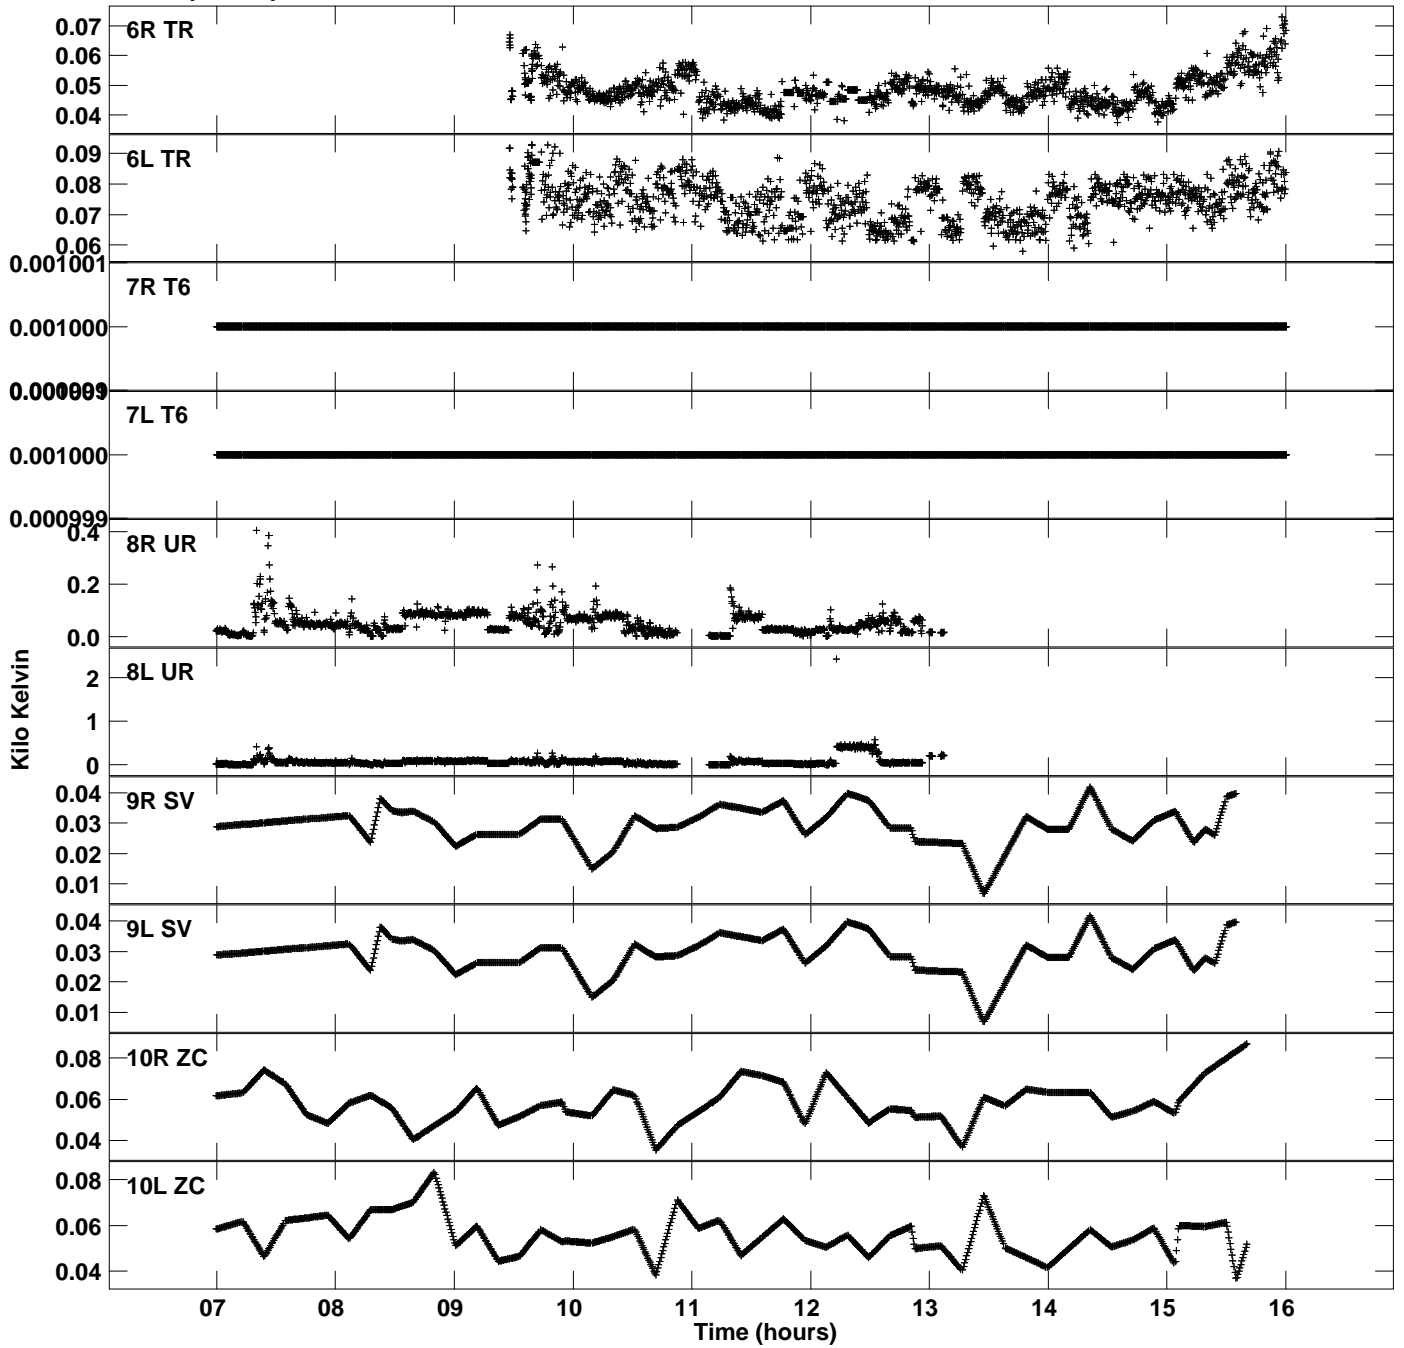

Plot file version 1 created 28-JUN-2019 14:00:17
Tsys vs UTC time for EP111B_2.UVDATA.1
TY 1 Rpol & Lpol IF 1

Plot file version 2 created 28-JUN-2019 14:00:17
Tsys vs UTC time for EP111B_2.UVDATA.1
TY 1 Rpol & Lpol IF 1

Plot file version 3 created 28-JUN-2019 14:00:17
Tsys vs UTC time for EP111B_2.UVDATA.1
TY 1 Rpol & Lpol IF 1

Plot file version 4 created 28-JUN-2019 14:00:17
Tsyst vs UTC time for EP111B_2.UVDATA.1
TY 1 Rpol & Lpol IF 1