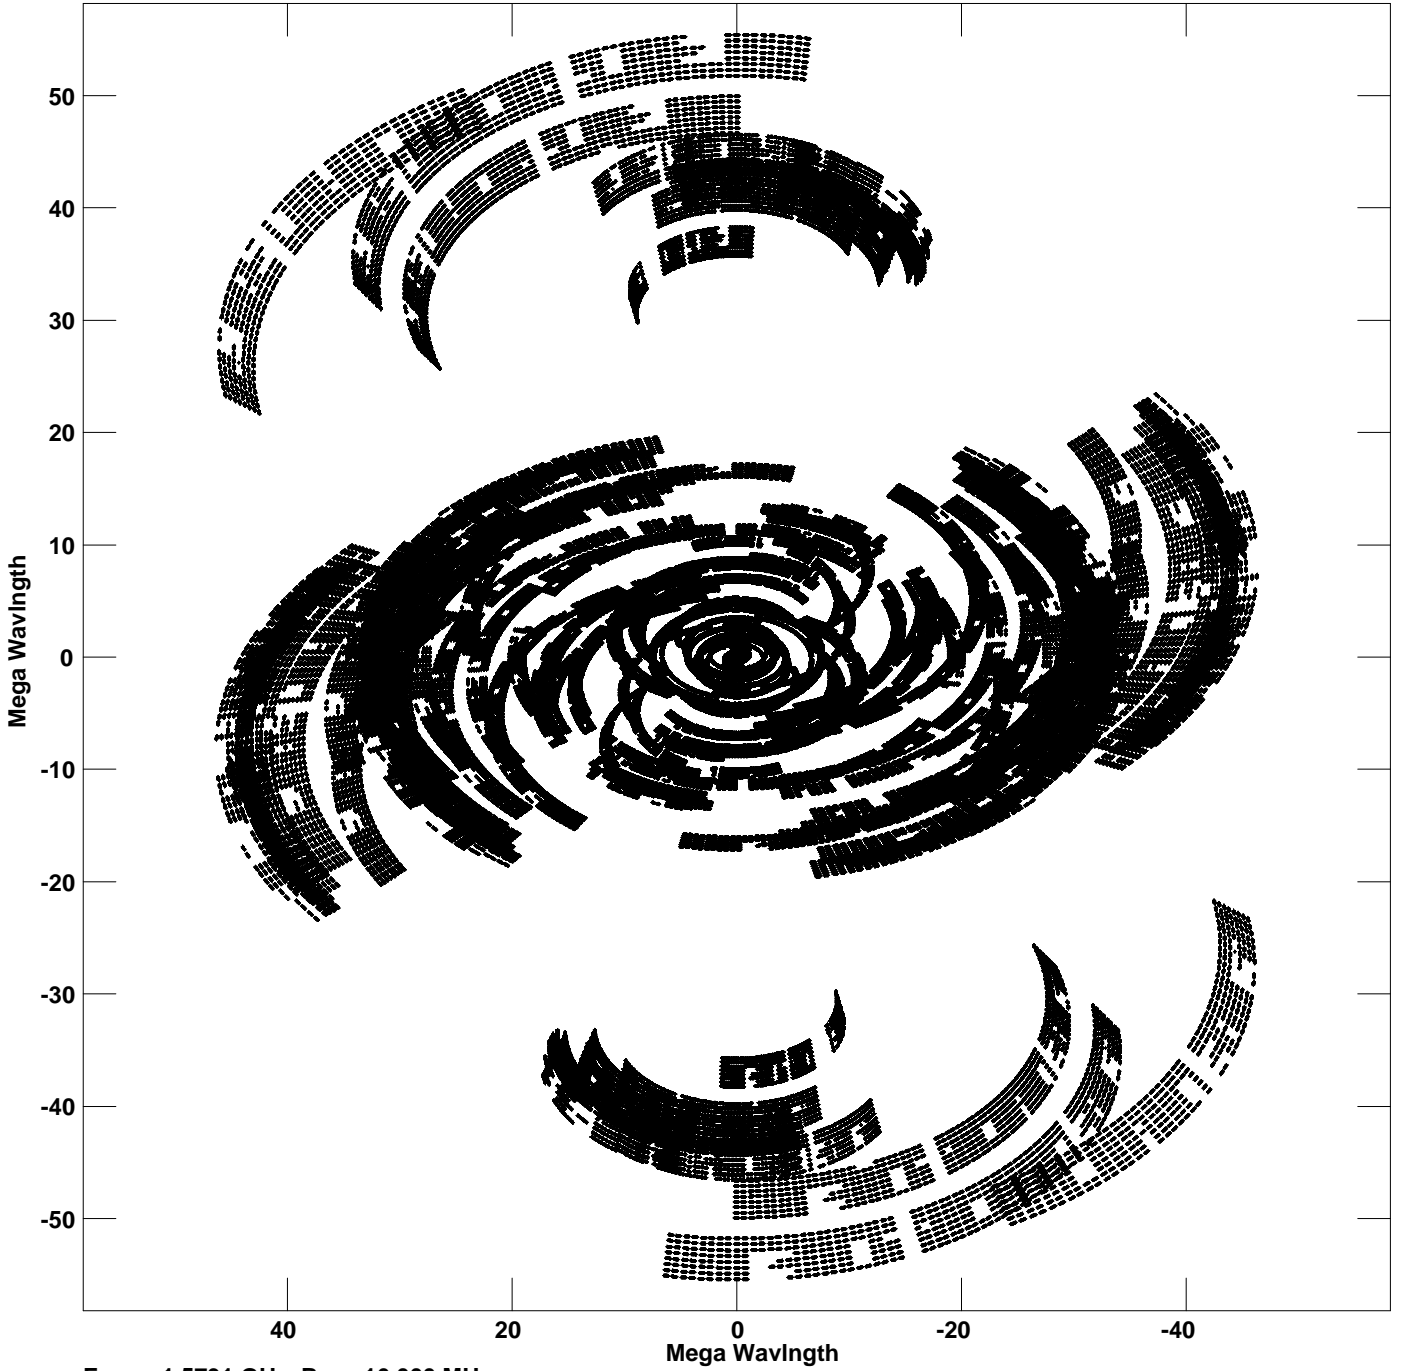

Plot file version 1 created 25-JUL-2019 13:22:14
V vs U for IRAS15250.MULTI.1 Source:IRAS15250
Ants * - * Stokes I IF# 1 - 8 Chan# 1

Freq = 1.5791 GHz, Bw = 16.000 MHz