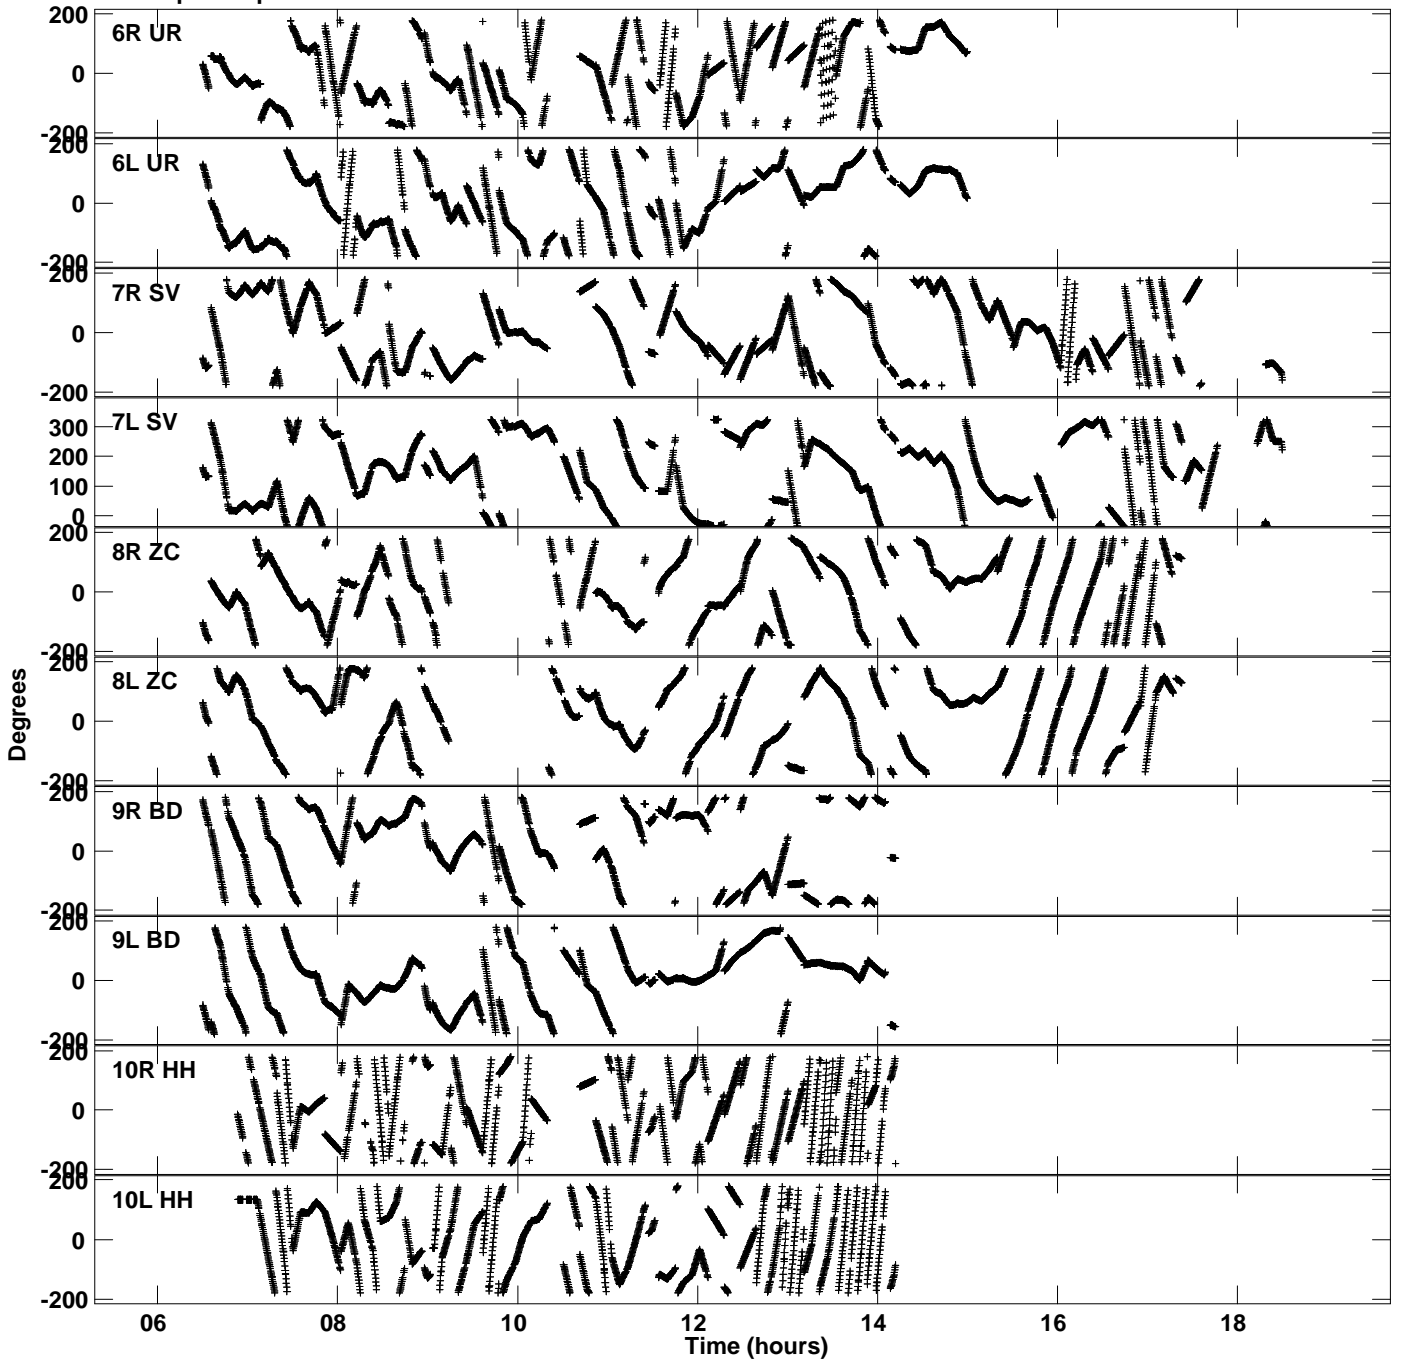

Plot file version 1 created 25-JUL-2019 13:09:15  
Gain phs vs UTC time for EP111C\_2.UVDATA.1  
CL 3 Rpol & Lpol IF 1

Plot file version 2 created 25-JUL-2019 13:09:15  
Gain phs vs UTC time for EP111C\_2.UVDATA.1  
CL 3 Rpol & Lpol IF 1

Plot file version 3 created 25-JUL-2019 13:09:15  
Gain phs vs UTC time for EP111C\_2.UVDATA.1  
CL 3 Rpol & Lpol IF 1

Plot file version 4 created 25-JUL-2019 13:09:15  
Gain phs vs UTC time for EP111C\_2.UVDATA.1  
CL 3 Rpol & Lpol IF 1