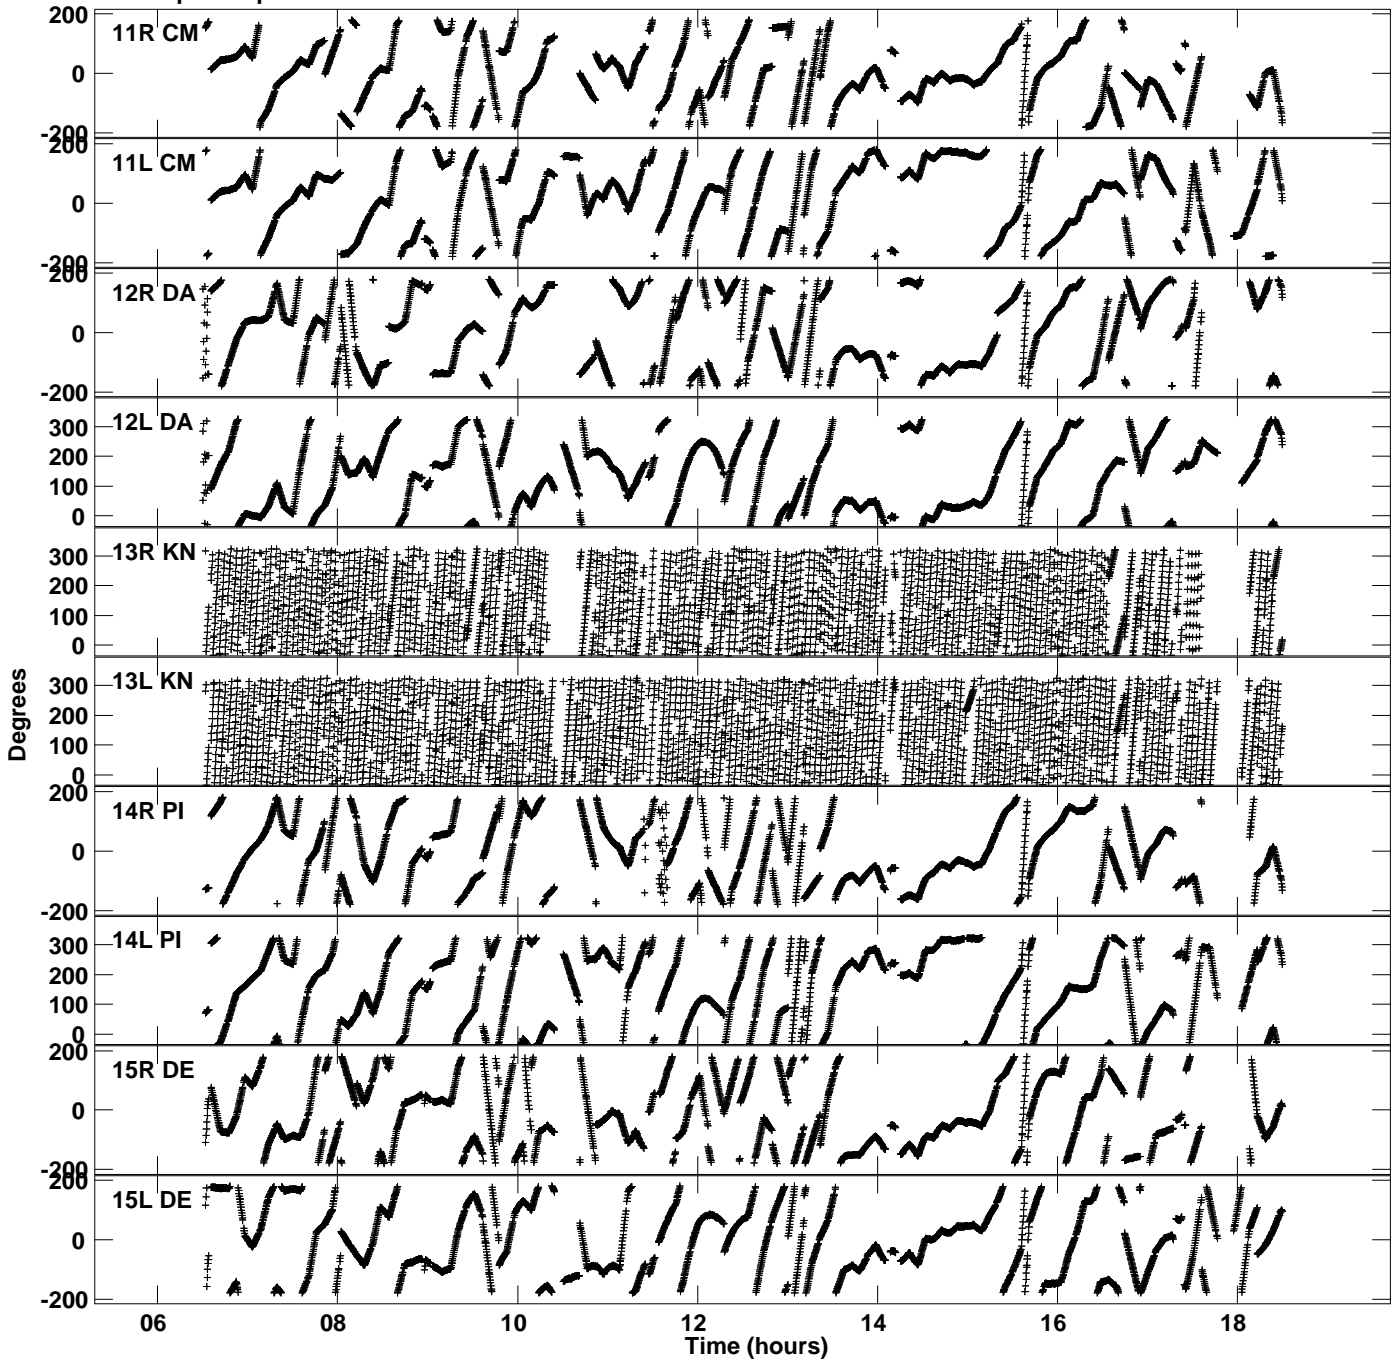

Plot file version 1 created 25-JUL-2019 13:09:15  
Gain phs vs UTC time for EP111C\_2.UVDATA.1  
CL 3 Rpol & Lpol IF 1

Plot file version 2 created 25-JUL-2019 13:09:15  
Gain phs vs UTC time for EP111C\_2.UVDATA.1  
CL 3 Rpol & Lpol IF 1

Plot file version 3 created 25-JUL-2019 13:09:15  
Gain phs vs UTC time for EP111C\_2.UVDATA.1  
CL 3 Rpol & Lpol IF 1

Plot file version 4 created 25-JUL-2019 13:09:15  
Gain phs vs UTC time for EP111C\_2.UVDATA.1  
CL 3 Rpol & Lpol IF 1