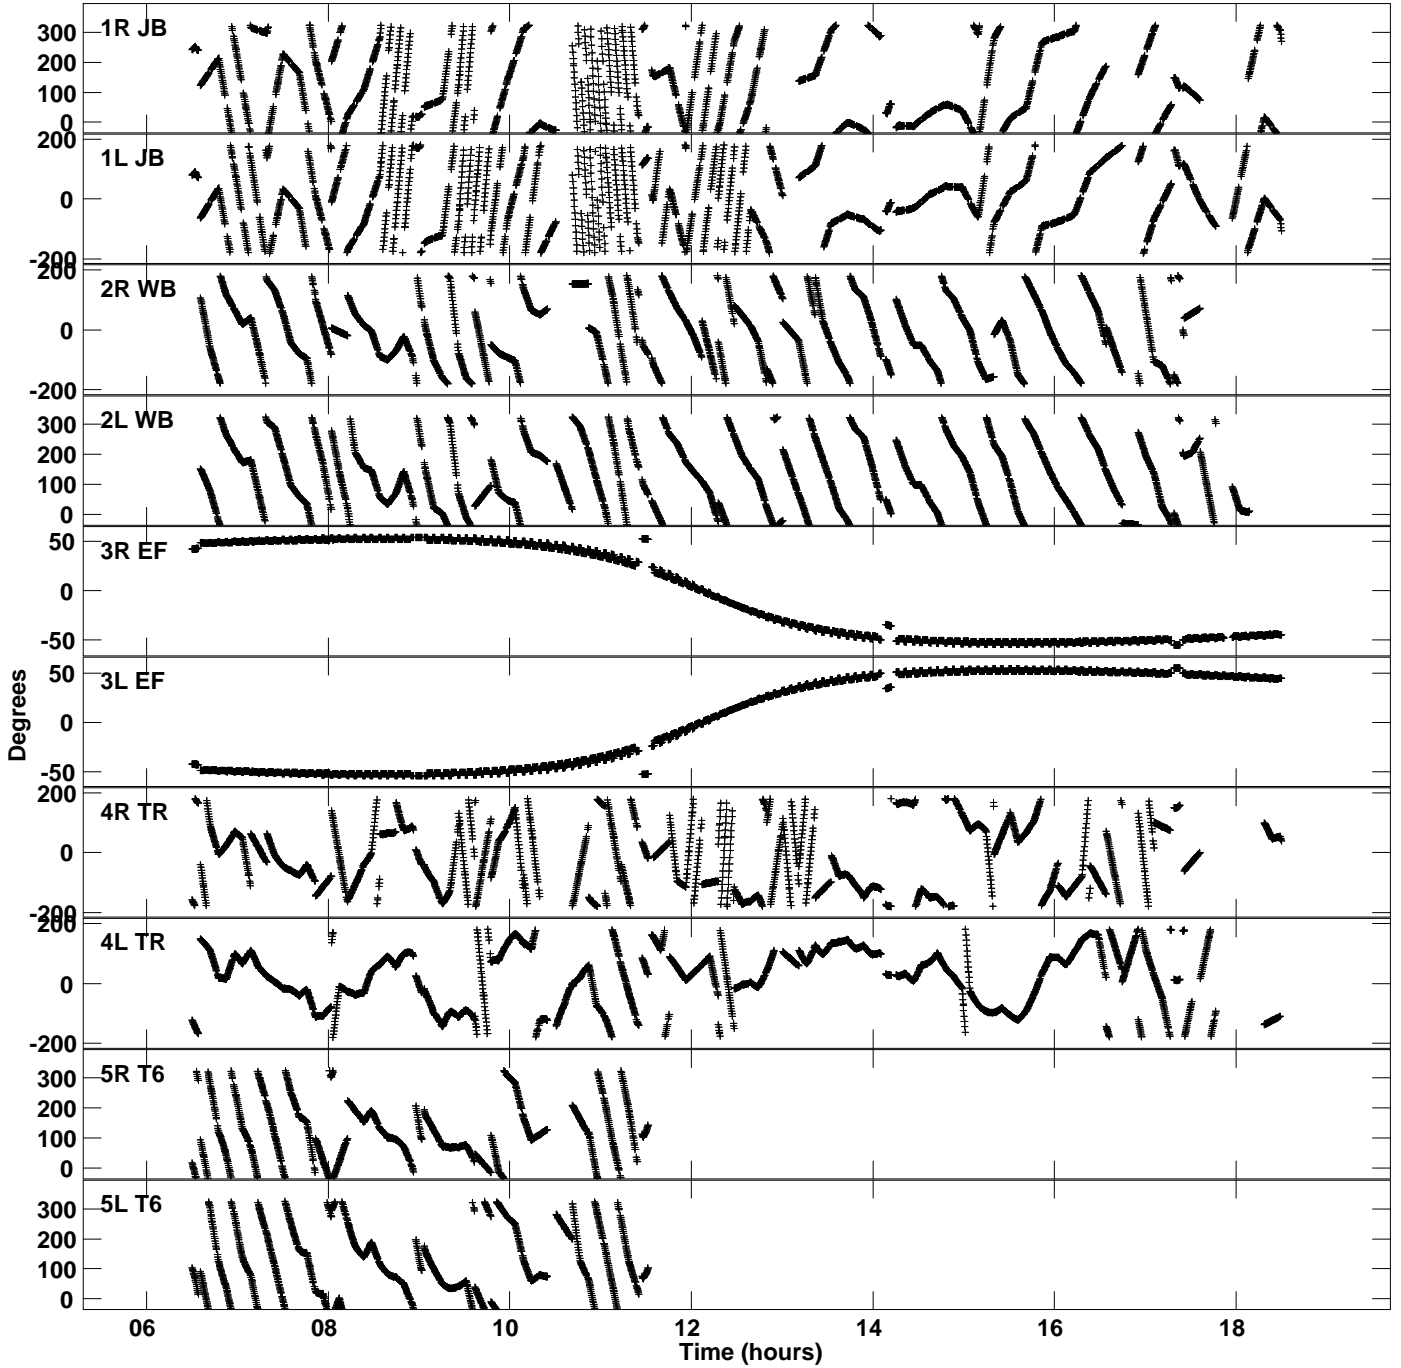

Plot file version 1 created 25-JUL-2019 13:09:15  
Gain phs vs UTC time for EP111C\_2.UVDATA.1  
CL 3 Rpol & Lpol IF 1

Plot file version 2 created 25-JUL-2019 13:09:15  
Gain phs vs UTC time for EP111C\_2.UVDATA.1  
CL 3 Rpol & Lpol IF 1

Plot file version 3 created 25-JUL-2019 13:09:15  
Gain phs vs UTC time for EP111C\_2.UVDATA.1  
CL 3 Rpol & Lpol IF 1

Plot file version 4 created 25-JUL-2019 13:09:15  
Gain phs vs UTC time for EP111C\_2.UVDATA.1  
CL 3 Rpol & Lpol IF 1