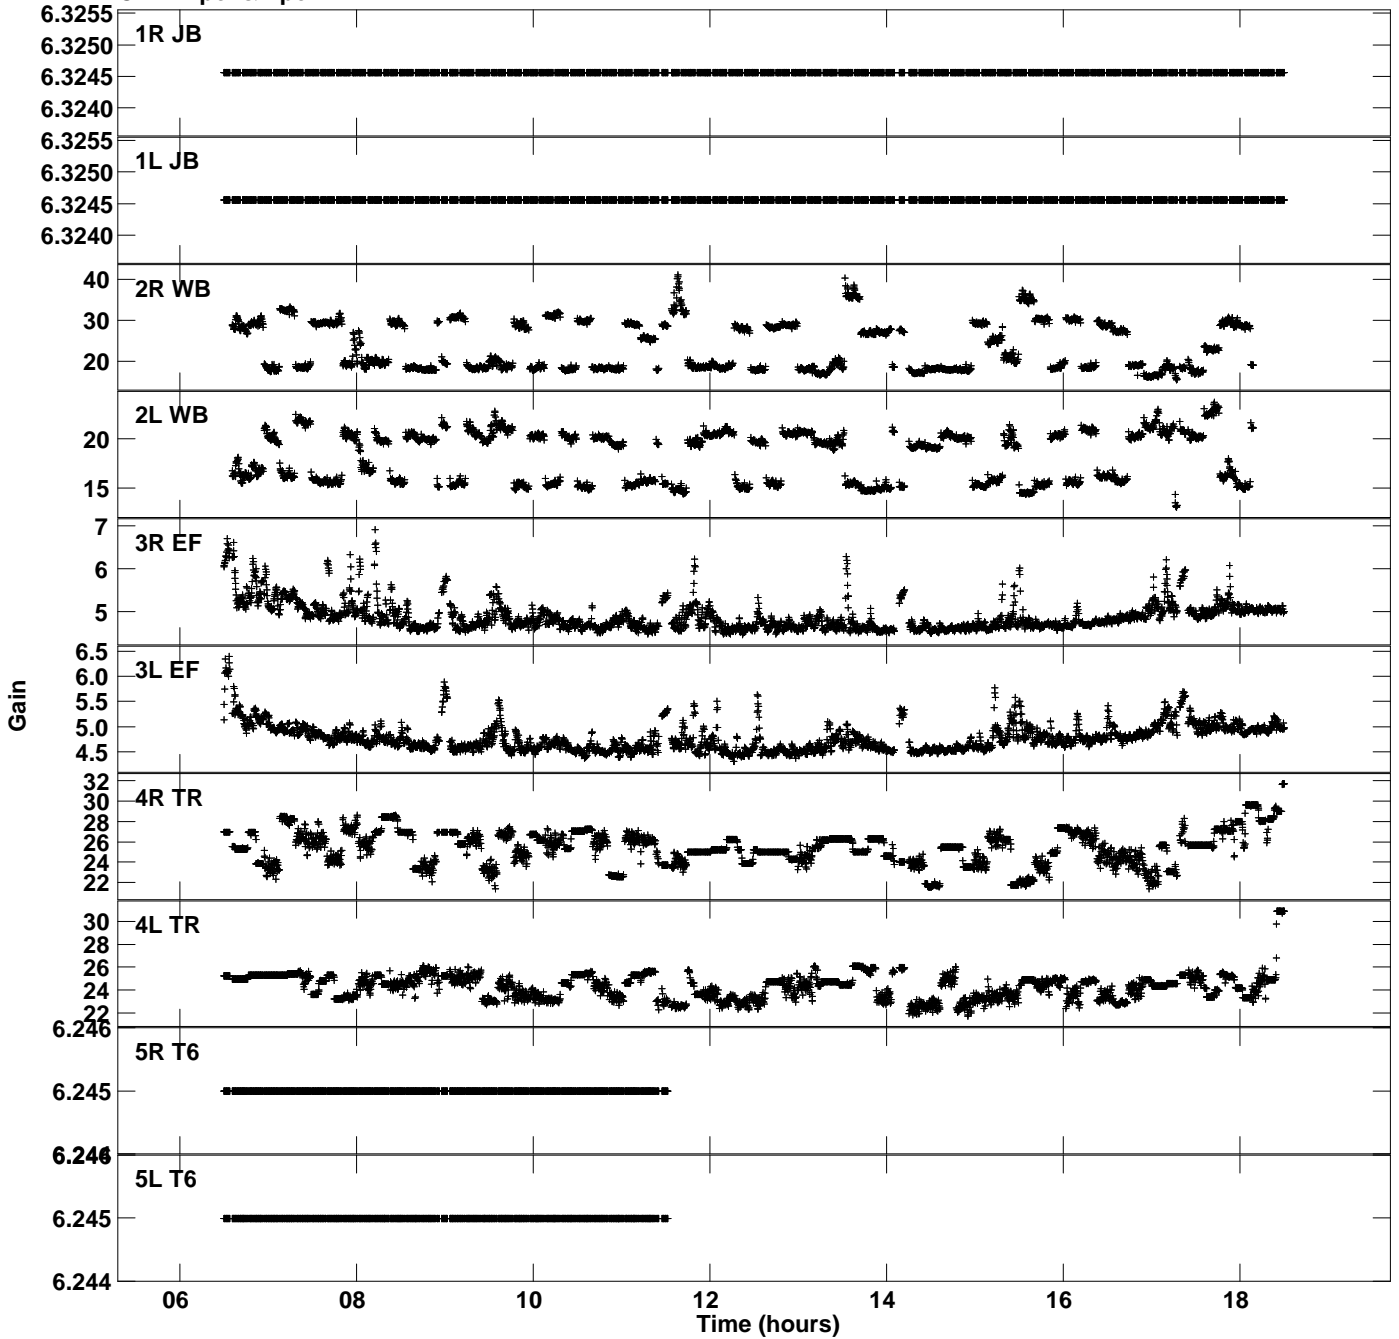

Plot file version 1 created 25-JUL-2019 12:52:07
Gain amp vs UTC time for EP111C_2.UVDATA.1
CL 2 Rpol & Lpol IF 1

Plot file version 2 created 25-JUL-2019 12:52:07
Gain amp vs UTC time for EP111C_2.UVDATA.1
CL 2 Rpol & Lpol IF 1

Plot file version 3 created 25-JUL-2019 12:52:07
Gain amp vs UTC time for EP111C_2.UVDATA.1
CL 2 Rpol & Lpol IF 1

Plot file version 4 created 25-JUL-2019 12:52:07
Gain amp vs UTC time for EP111C_2.UVDATA.1
CL 2 Rpol & Lpol IF 1