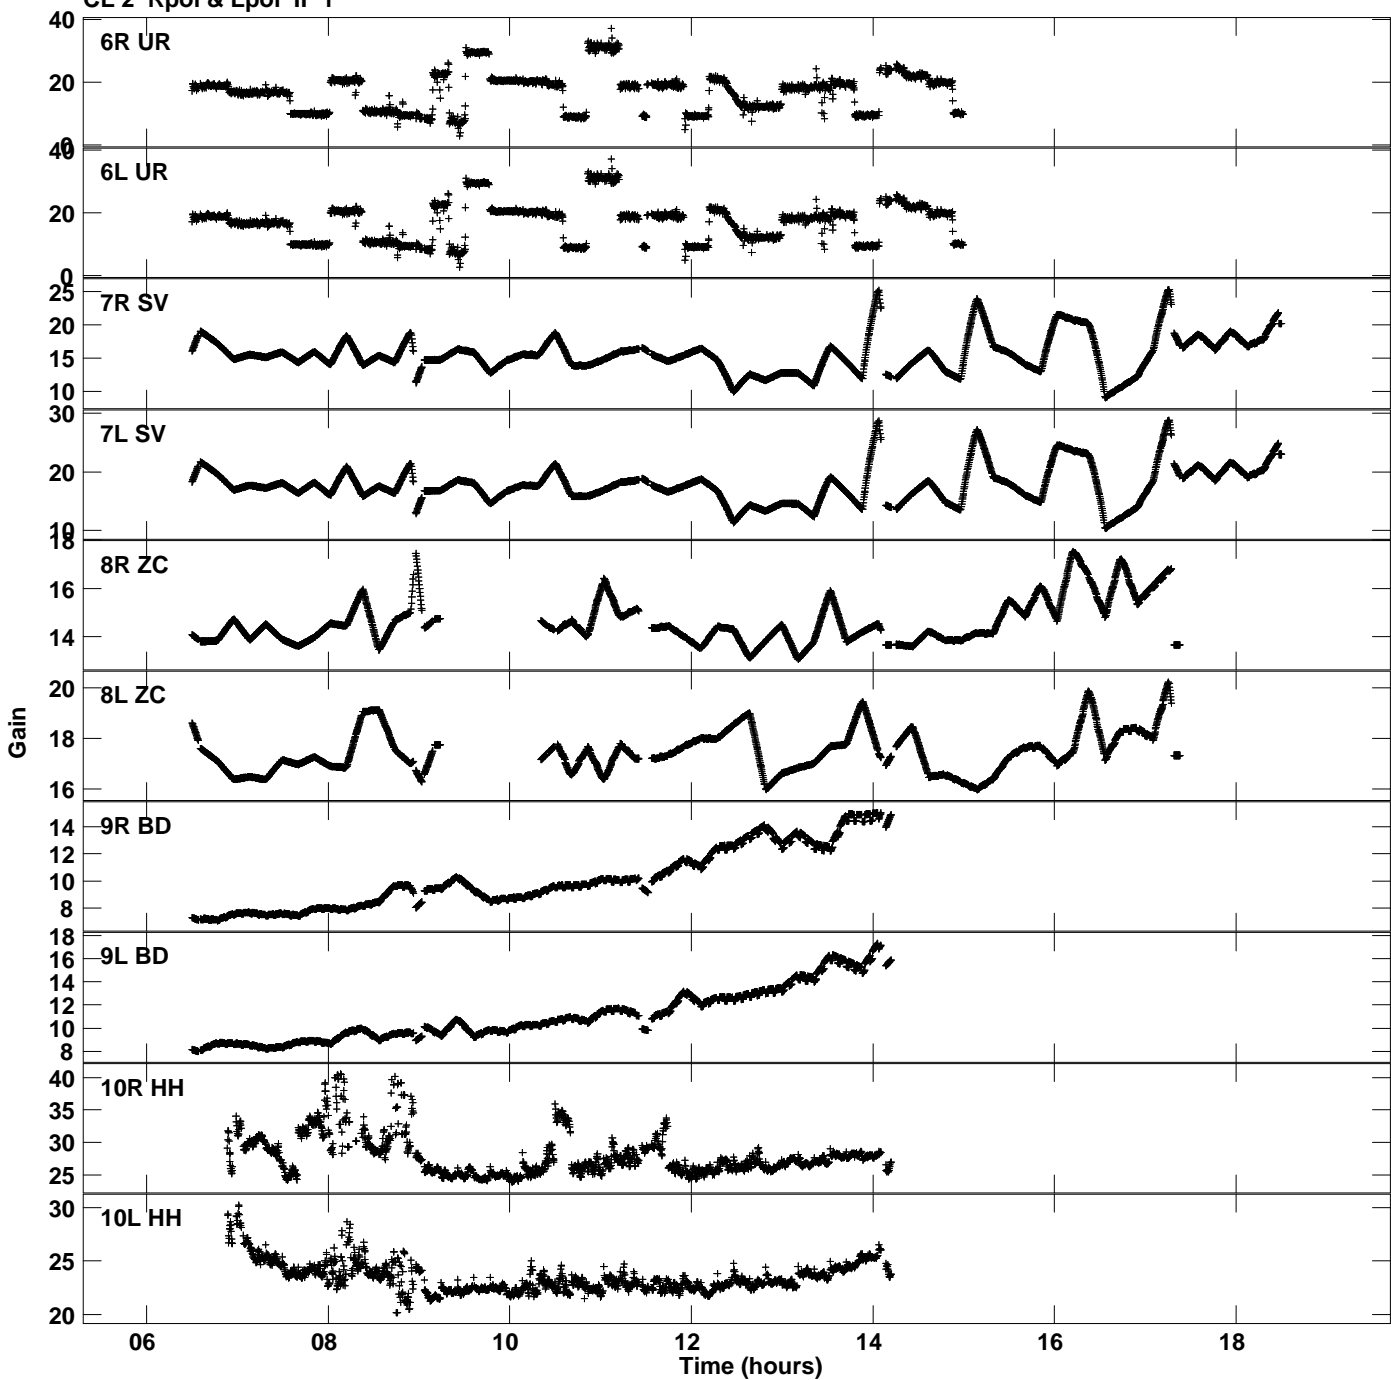

Plot file version 1 created 25-JUL-2019 12:52:07
Gain amp vs UTC time for EP111C_2.UVDATA.1
CL 2 Rpol & Lpol IF 1

Plot file version 2 created 25-JUL-2019 12:52:07
Gain amp vs UTC time for EP111C_2.UVDATA.1
CL 2 Rpol & Lpol IF 1

Plot file version 3 created 25-JUL-2019 12:52:07
Gain amp vs UTC time for EP111C_2.UVDATA.1
CL 2 Rpol & Lpol IF 1

Plot file version 4 created 25-JUL-2019 12:52:07
Gain amp vs UTC time for EP111C_2.UVDATA.1
CL 2 Rpol & Lpol IF 1