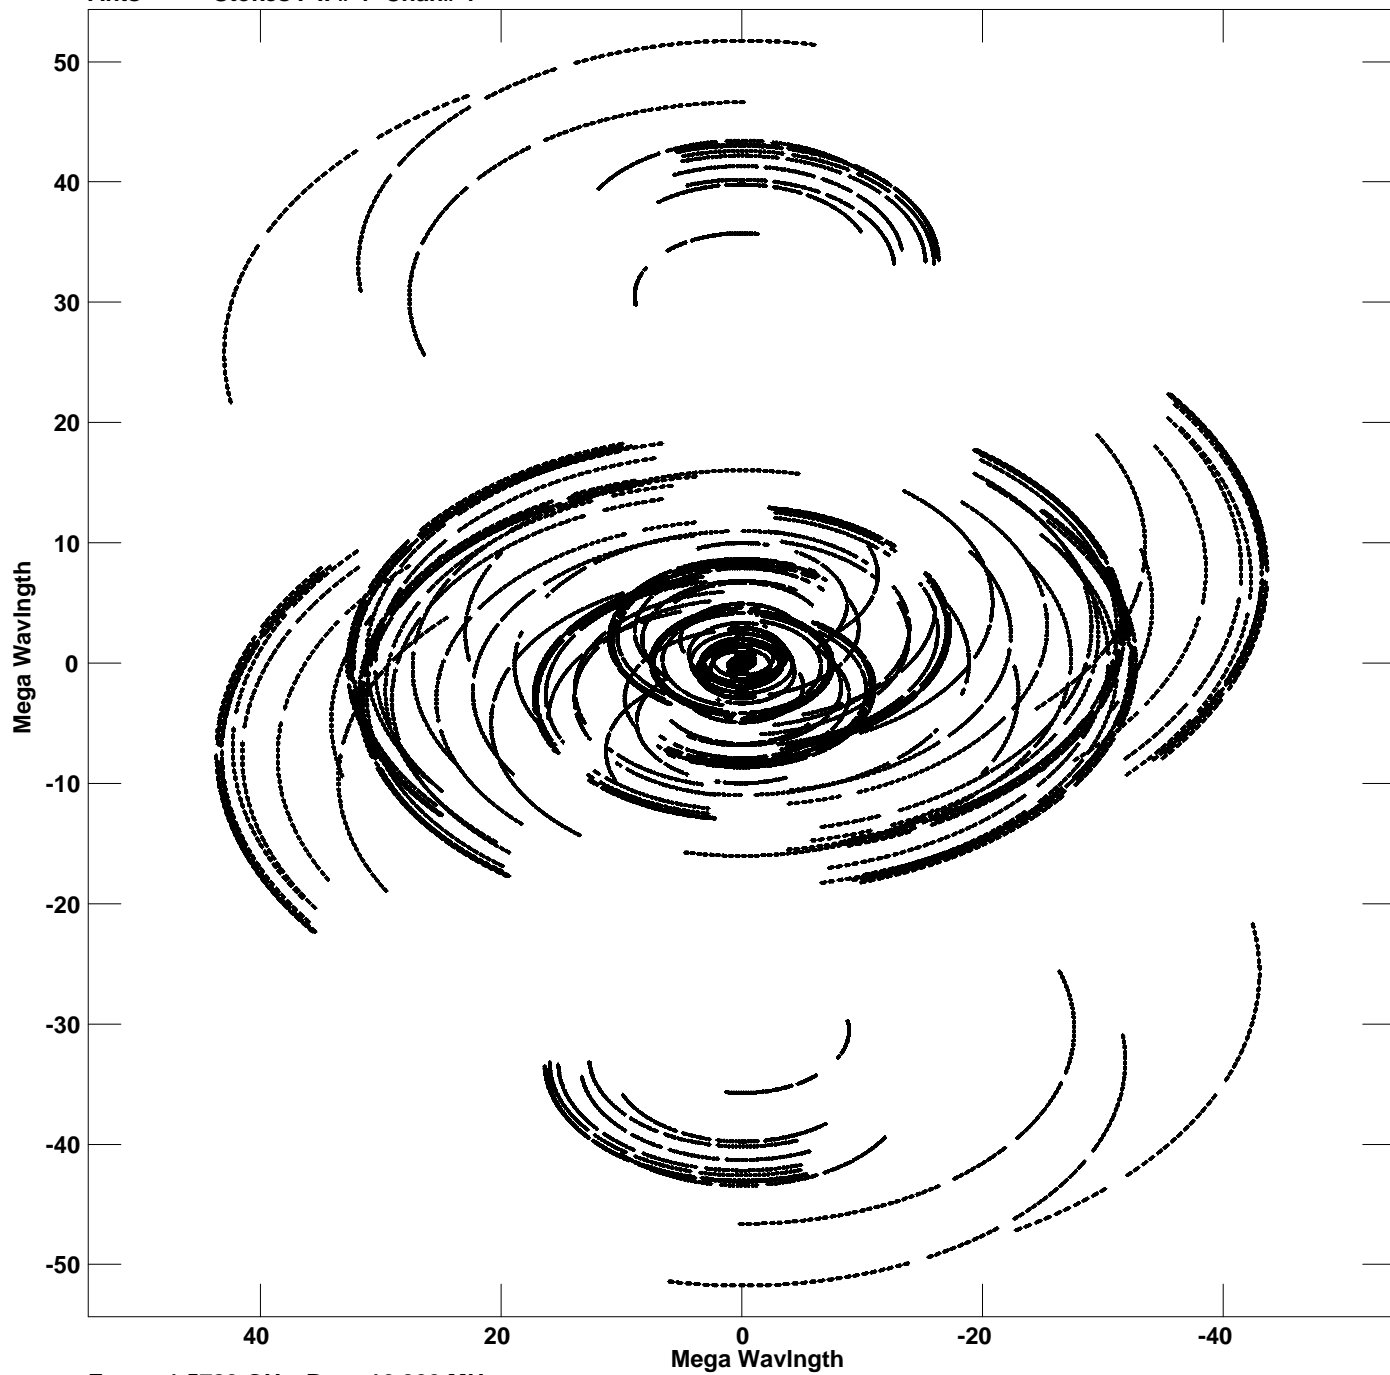

Plot file version 1 created 25-JUL-2019 14:09:28
V vs U for IRAS15250.MULTI.1 Source:IRAS15250
Ants * - * Stokes I IF# 1 Chan# 1

Freq = 1.5789 GHz, Bw = 16.000 MHz