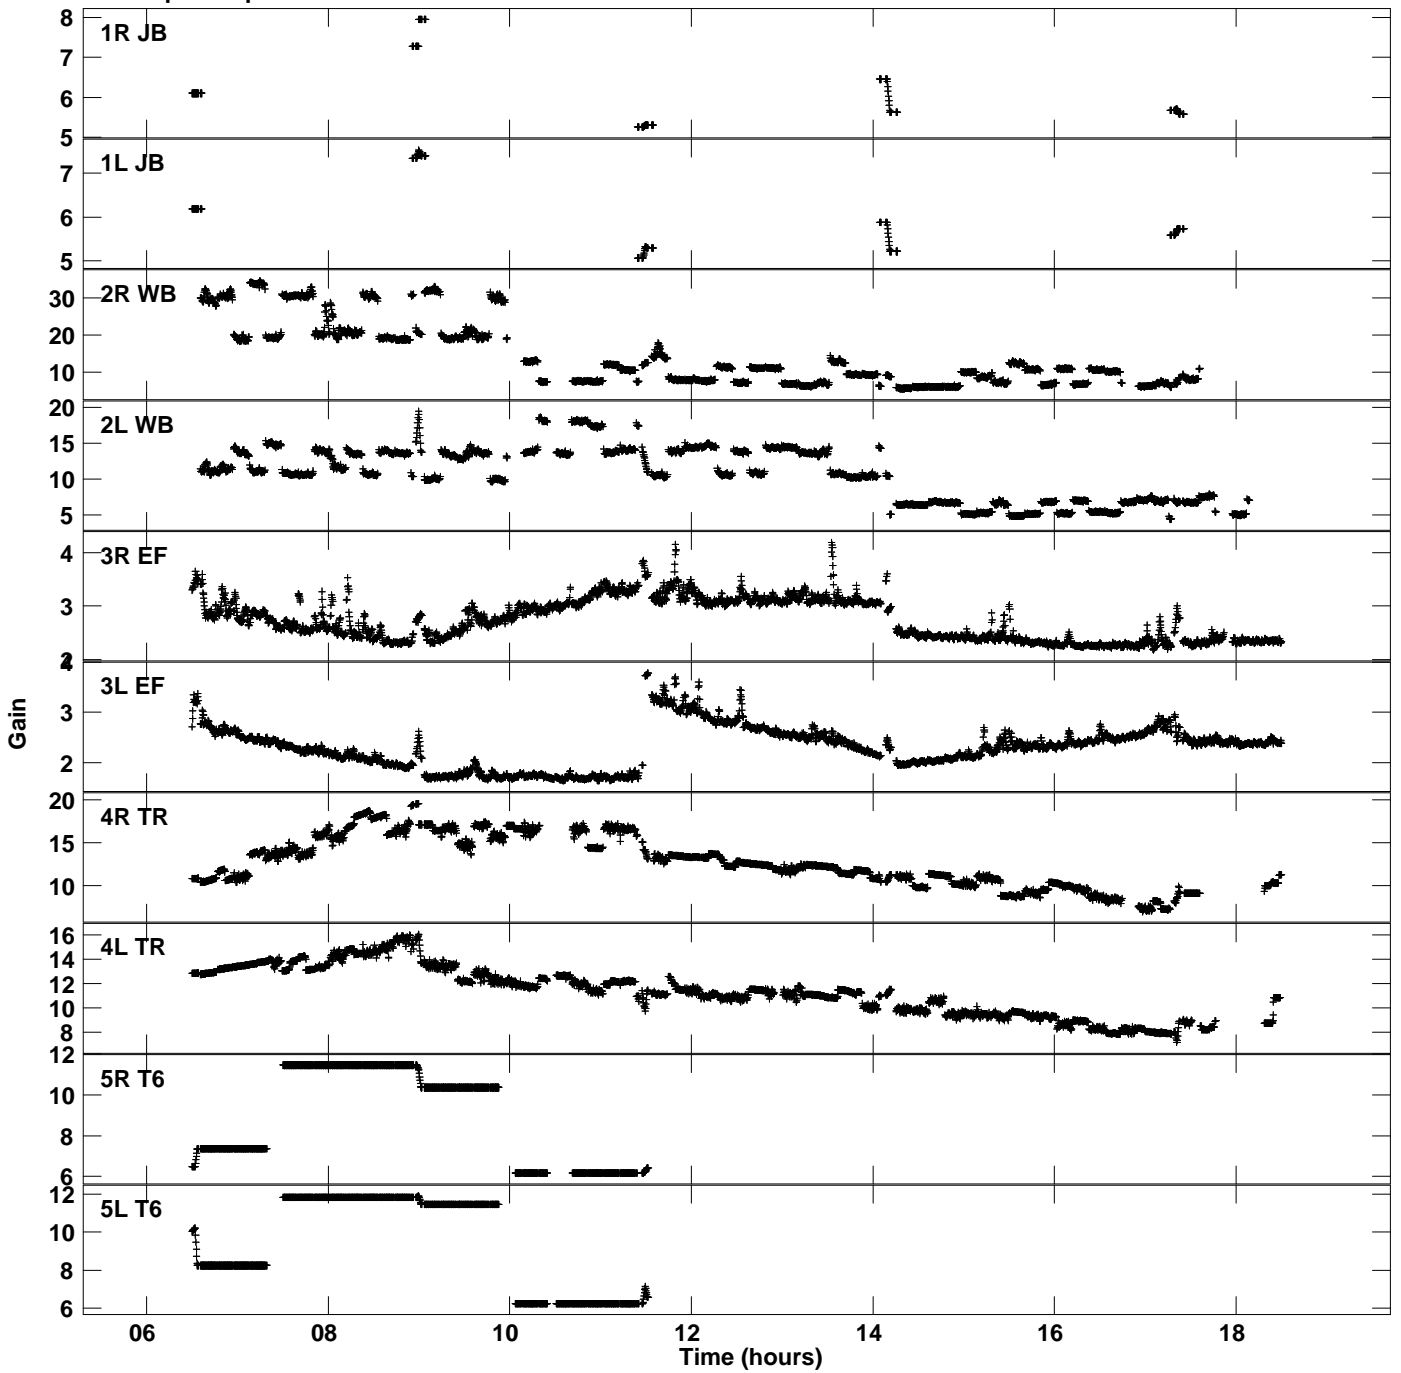

Plot file version 1 created 25-JUL-2019 14:10:04
Gain amp vs UTC time for EP111C_2.TMP.1
CL 4 Rpol & Lpol IF 1

Plot file version 2 created 25-JUL-2019 14:10:04
Gain amp vs UTC time for EP111C_2.TMP.1
CL 4 Rpol & Lpol IF 1

Plot file version 3 created 25-JUL-2019 14:10:04
Gain amp vs UTC time for EP111C_2.TMP.1
CL 4 Rpol & Lpol IF 1

Plot file version 4 created 25-JUL-2019 14:10:04
Gain amp vs UTC time for EP111C_2.TMP.1
CL 4 Rpol & Lpol IF 1