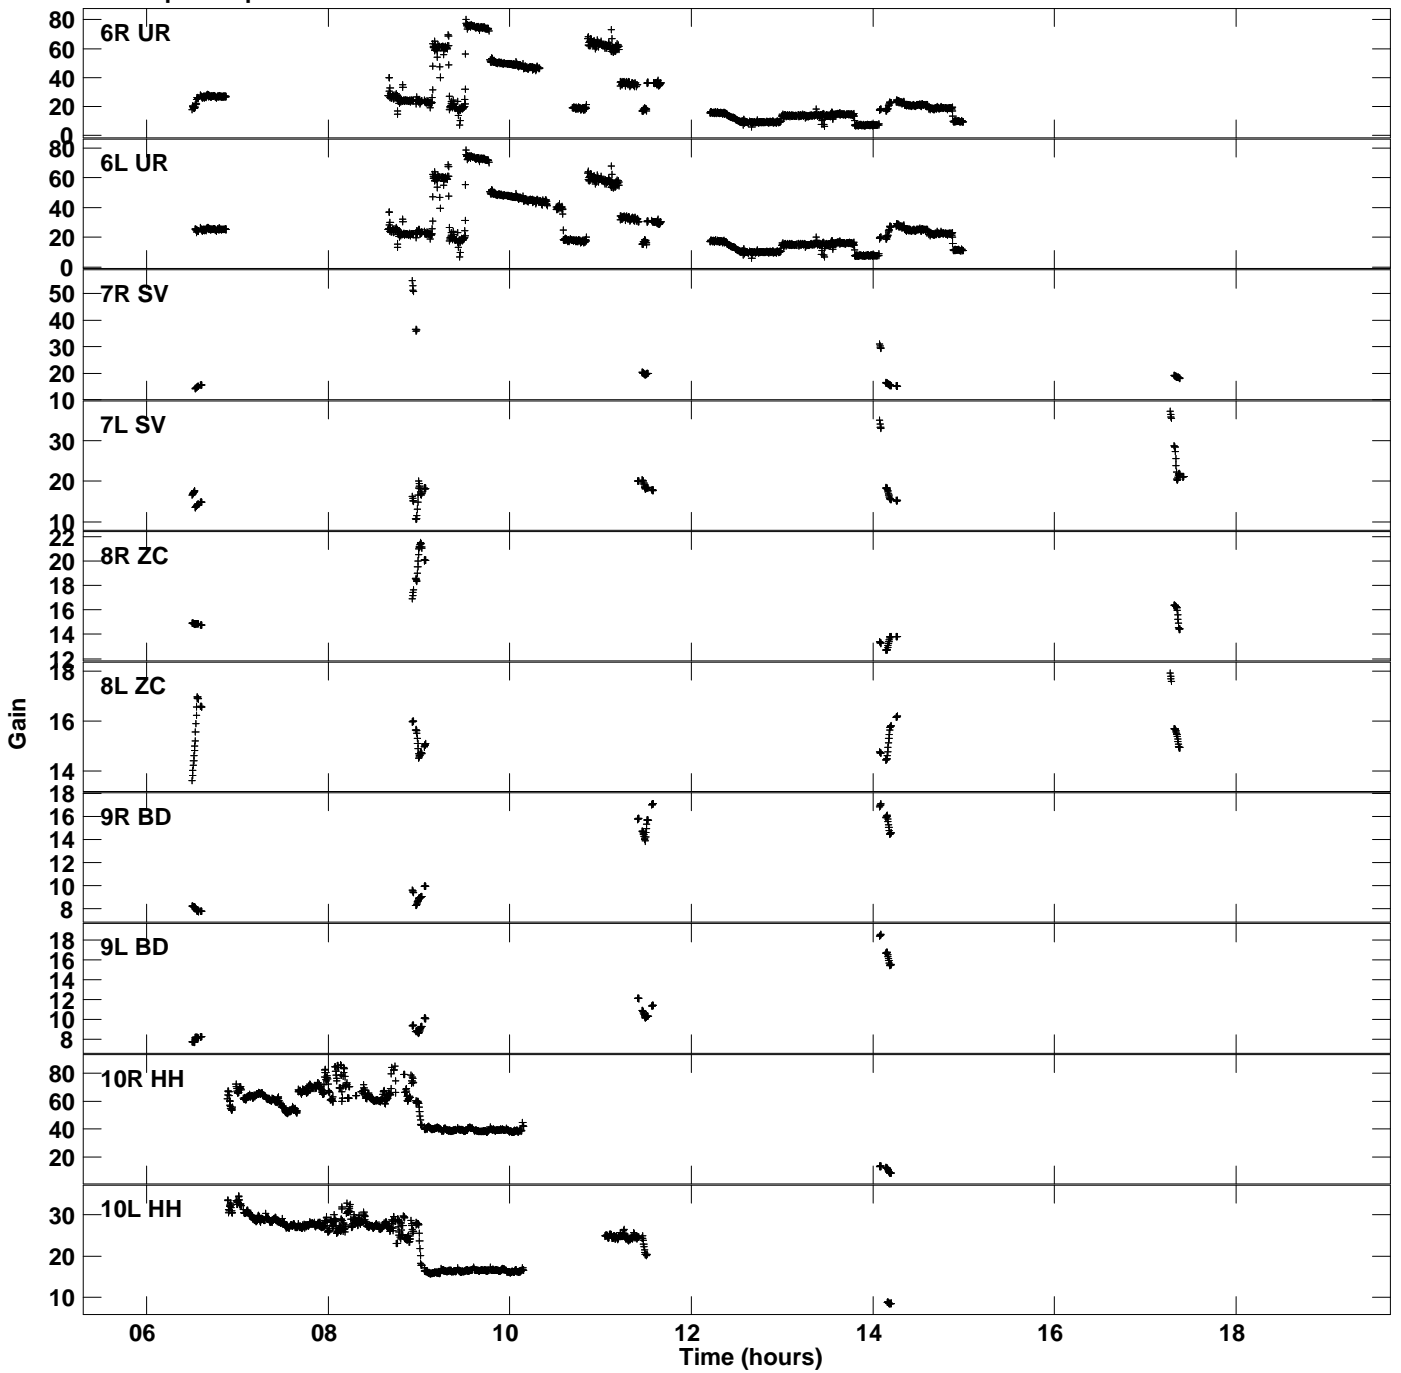

Plot file version 1 created 25-JUL-2019 14:10:04
Gain amp vs UTC time for EP111C_2.TMP.1
CL 4 Rpol & Lpol IF 1

Plot file version 2 created 25-JUL-2019 14:10:04
Gain amp vs UTC time for EP111C_2.TMP.1
CL 4 Rpol & Lpol IF 1

Plot file version 3 created 25-JUL-2019 14:10:04
Gain amp vs UTC time for EP111C_2.TMP.1
CL 4 Rpol & Lpol IF 1

Plot file version 4 created 25-JUL-2019 14:10:04
Gain amp vs UTC time for EP111C_2.TMP.1
CL 4 Rpol & Lpol IF 1