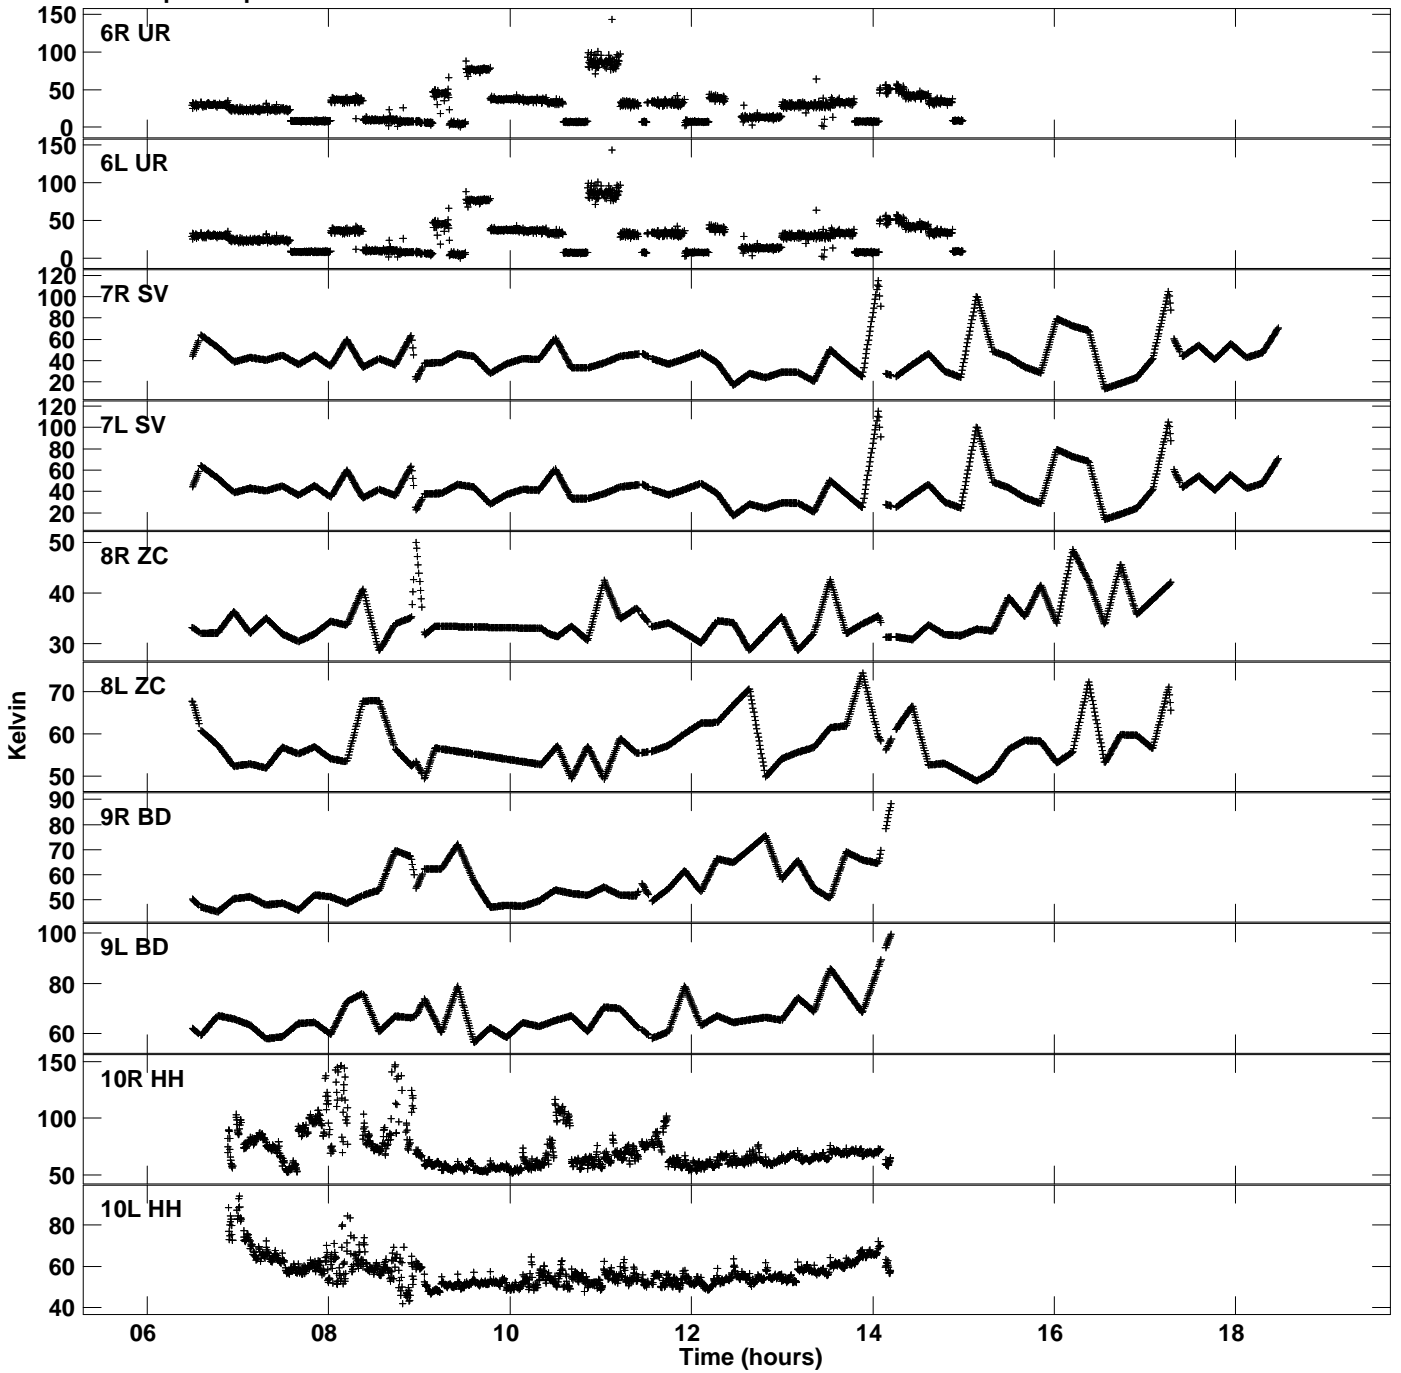

Plot file version 1 created 25-JUL-2019 12:52:04  
Tsys vs UTC time for EP111C\_2.UVDATA.1  
TY 1 Rpol & Lpol IF 1

Plot file version 2 created 25-JUL-2019 12:52:04  
Tsys vs UTC time for EP111C\_2.UVDATA.1  
TY 1 Rpol & Lpol IF 1

Plot file version 3 created 25-JUL-2019 12:52:04  
Tsys vs UTC time for EP111C\_2.UVDATA.1  
TY 1 Rpol & Lpol IF 1

Plot file version 4 created 25-JUL-2019 12:52:04  
Tsys vs UTC time for EP111C\_2.UVDATA.1  
TY 1 Rpol & Lpol IF 1